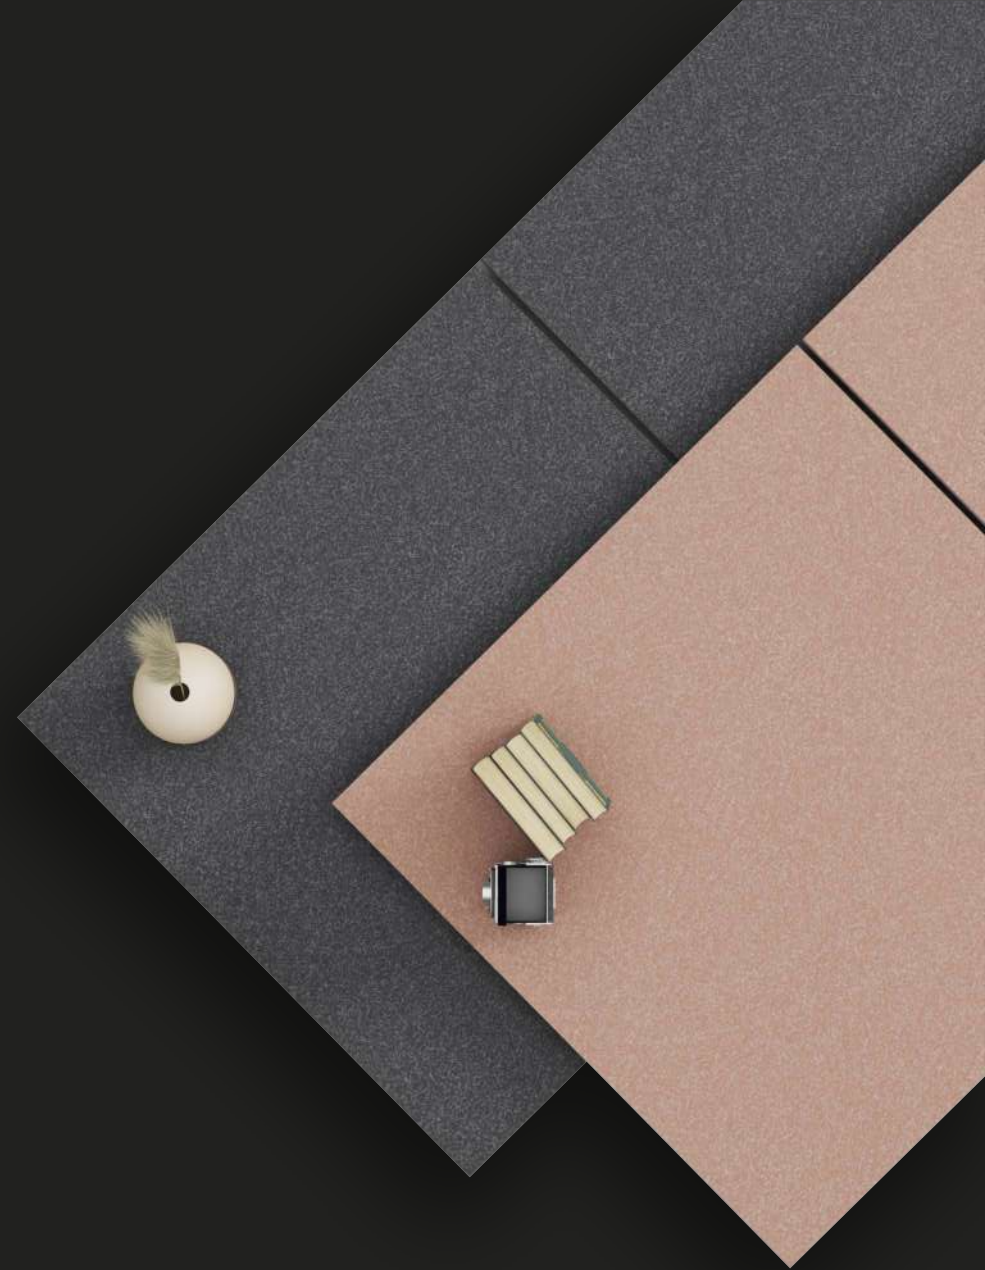

SCULPTED ART FOR YOUR HOME

Our artisan rock deck tiles are miniature masterpieces that add inspired warmth. Skilled hands transform clay into intricate floral, vine, and geometric designs. Subtle contours cast artistic shadows, drawing the eye. Group multiple tiles into a textured feature wall telling a unique story. These tiles visualize your artistic spirit. Mix and match patterns or highlight specific carvings. Their creative possibilities are limited only by your imagination. However used, these handmade tiles add charm and character.

100%
WATER PROOF

12+ SURFACE