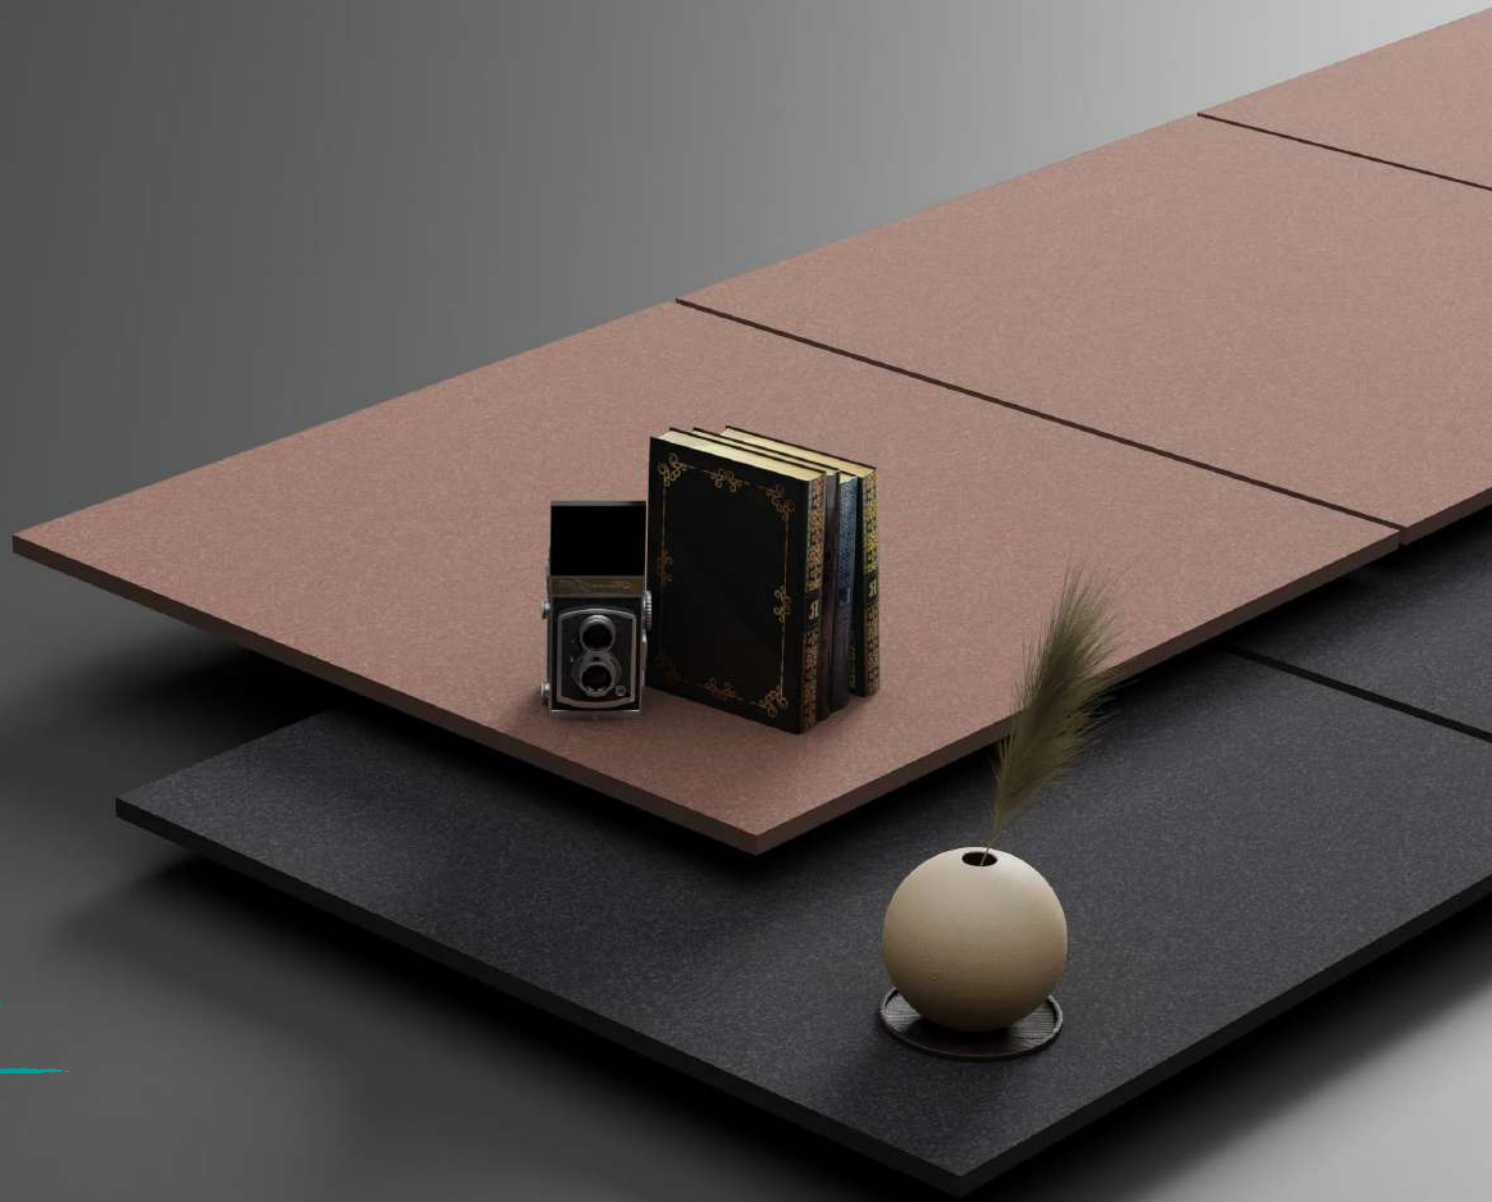

600x
600mm

New Addition

*Timeless
Beauty*

RockDeck
SERIES

12+ SURFACE

100%
WATER PROOF

RockDeck

S E R I E S

Elevate your space with Rock Deck artisan-crafted tiles,
blending modern style with age-old techniques.
Delicate floral motifs on a metallic backdrop create
glamorous feature walls or floors for understated luxury.

600x**600**mm | **New Addition**

SCULPTED ART FOR YOUR HOME

Our artisan rock deck tiles are miniature masterpieces that add inspired warmth. Skilled hands transform clay into intricate floral, vine, and geometric designs. Subtle contours cast artistic shadows, drawing the eye. Group multiple tiles into a textured feature wall telling a unique story. These tiles visualize your artistic spirit. Mix and match patterns or highlight specific carvings. Their creative possibilities are limited only by your imagination. However used, these handmade tiles add charm and character.

100%
WATER PROOF

12+ SURFACE

Long Lifespan

if properly installed and maintained, porcelain tiles has the ability to last for decades of recommended use.

Aesthetically Pleasing

We have different colors, shapes, and styles of flooring to help match the aesthetic appeal of our customers.