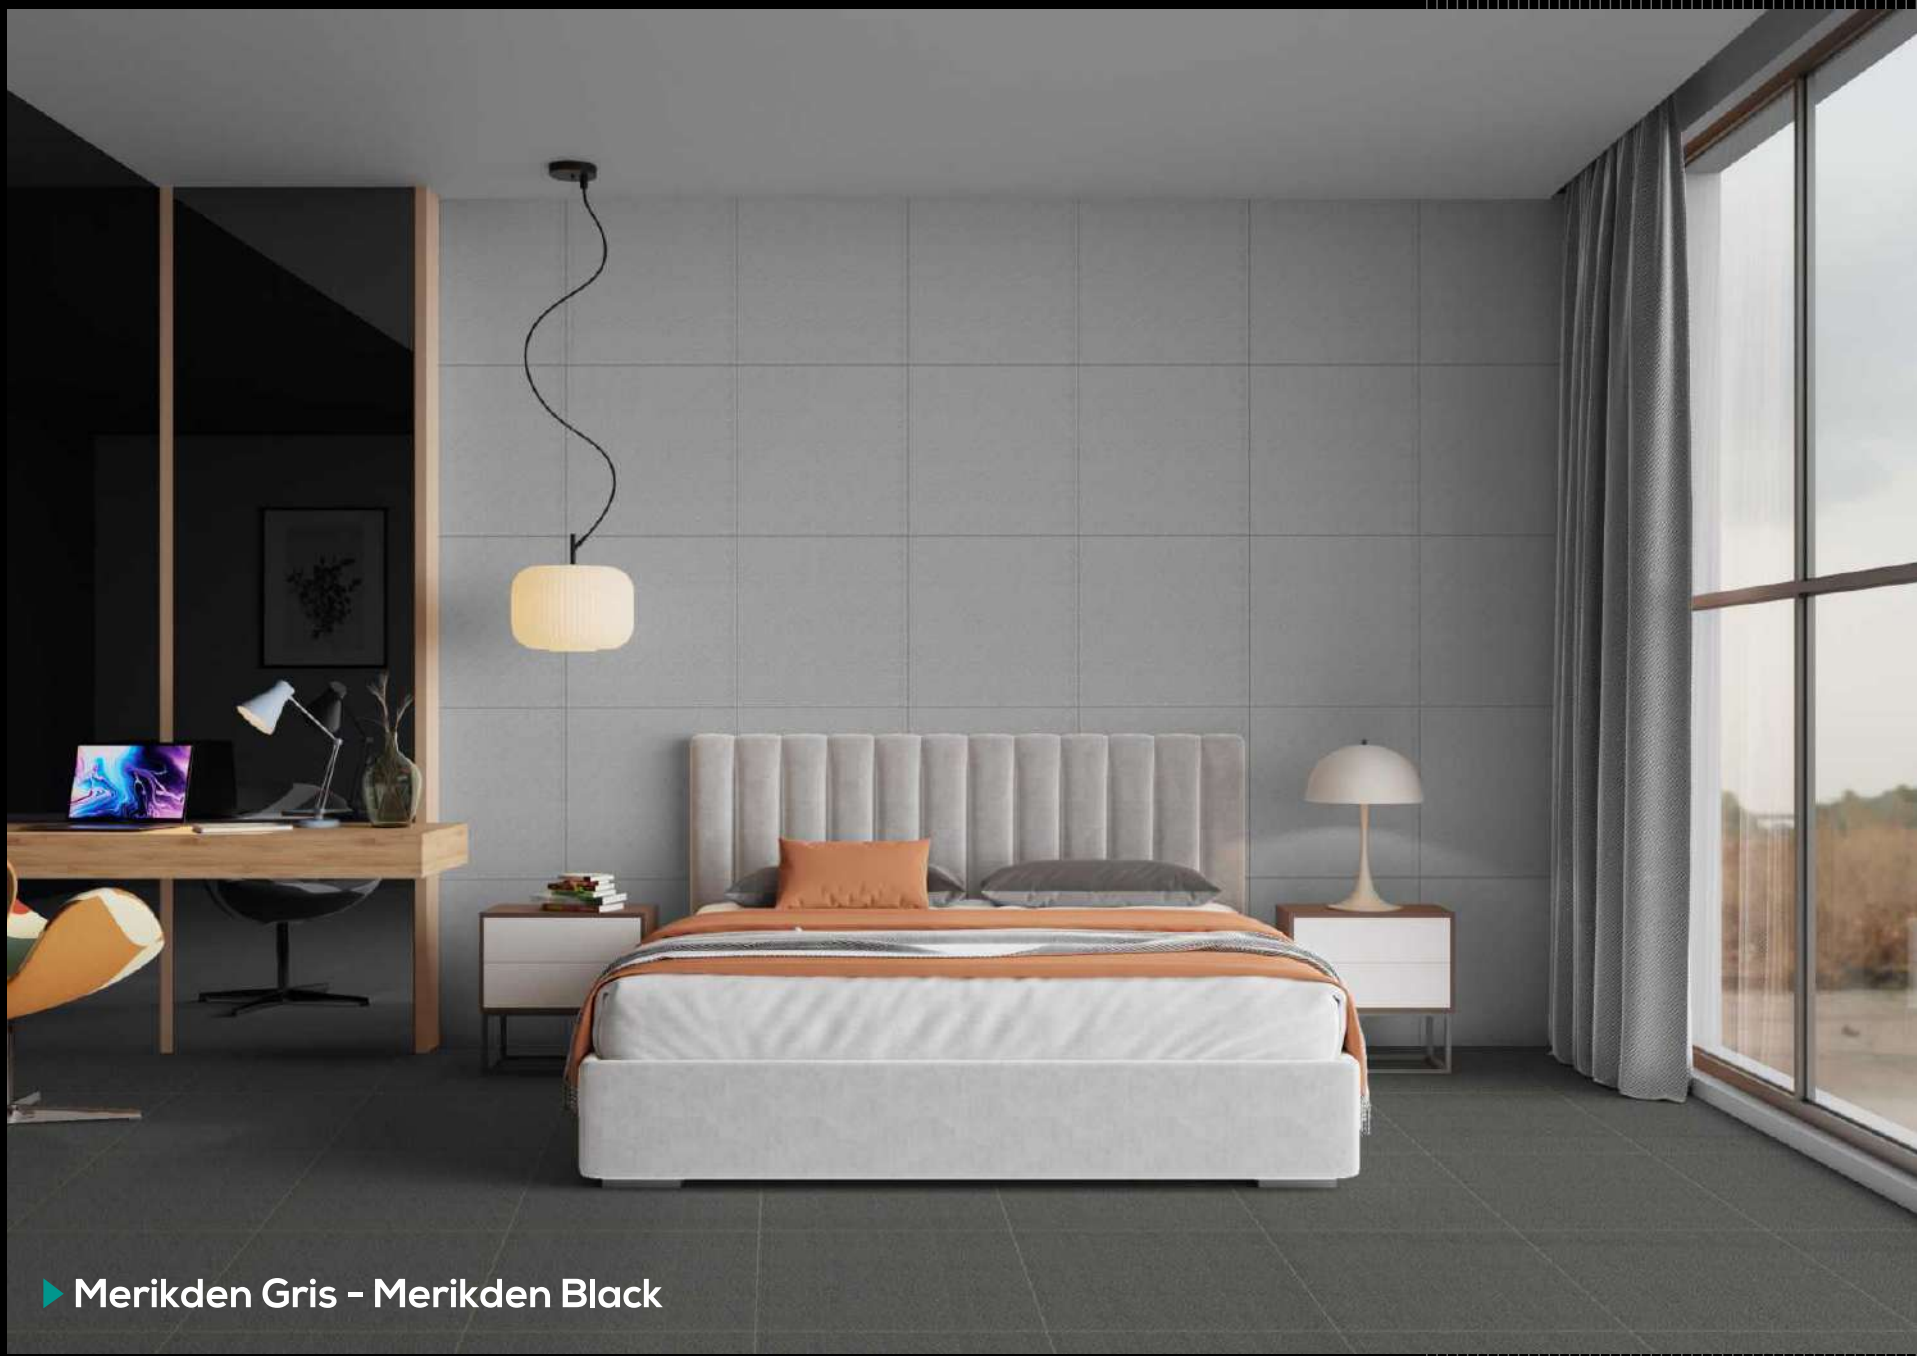

► Merikden Gris - Merikden Black