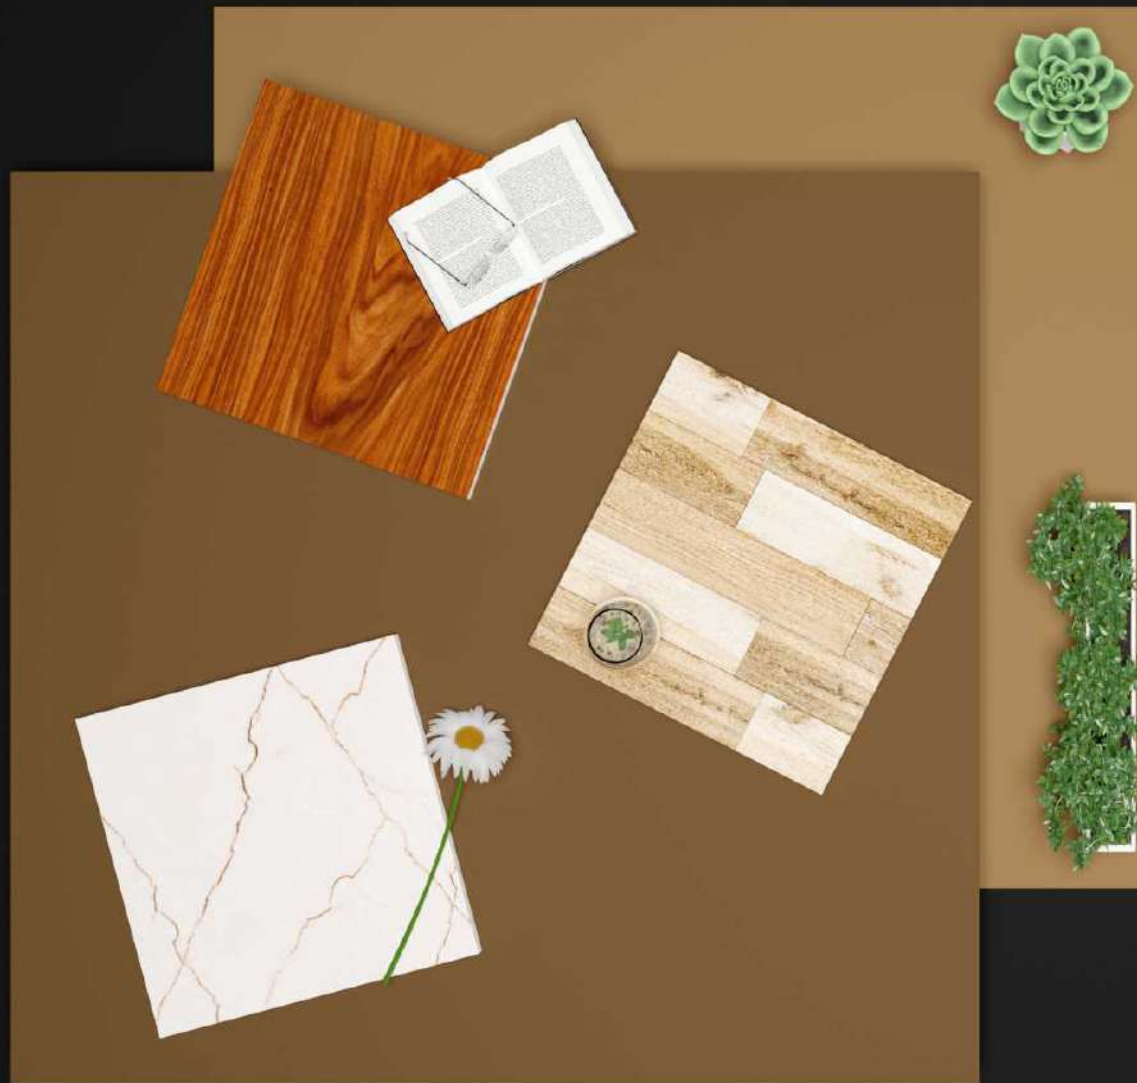

Sugar
Series

600X600MM | PORCELAIN TILES

Sugar
Series

Minimalist
Design With
Modern Flair.

600x600mm
Porcelain Tiles

SCULPTED ART FOR YOUR HOME

Our artisan tiles are miniature masterpieces that add inspired warmth. Skilled hands transform clay into intricate floral, vine, and geometric designs. Subtle contours cast artistic shadows, drawing the eye. Group multiple tiles into a textured feature wall telling a unique story. These tiles visualize your artistic spirit. Mix and match patterns or highlight specific carvings. Their creative possibilities are limited only by your imagination. However used, these handmade tiles add charm and character.