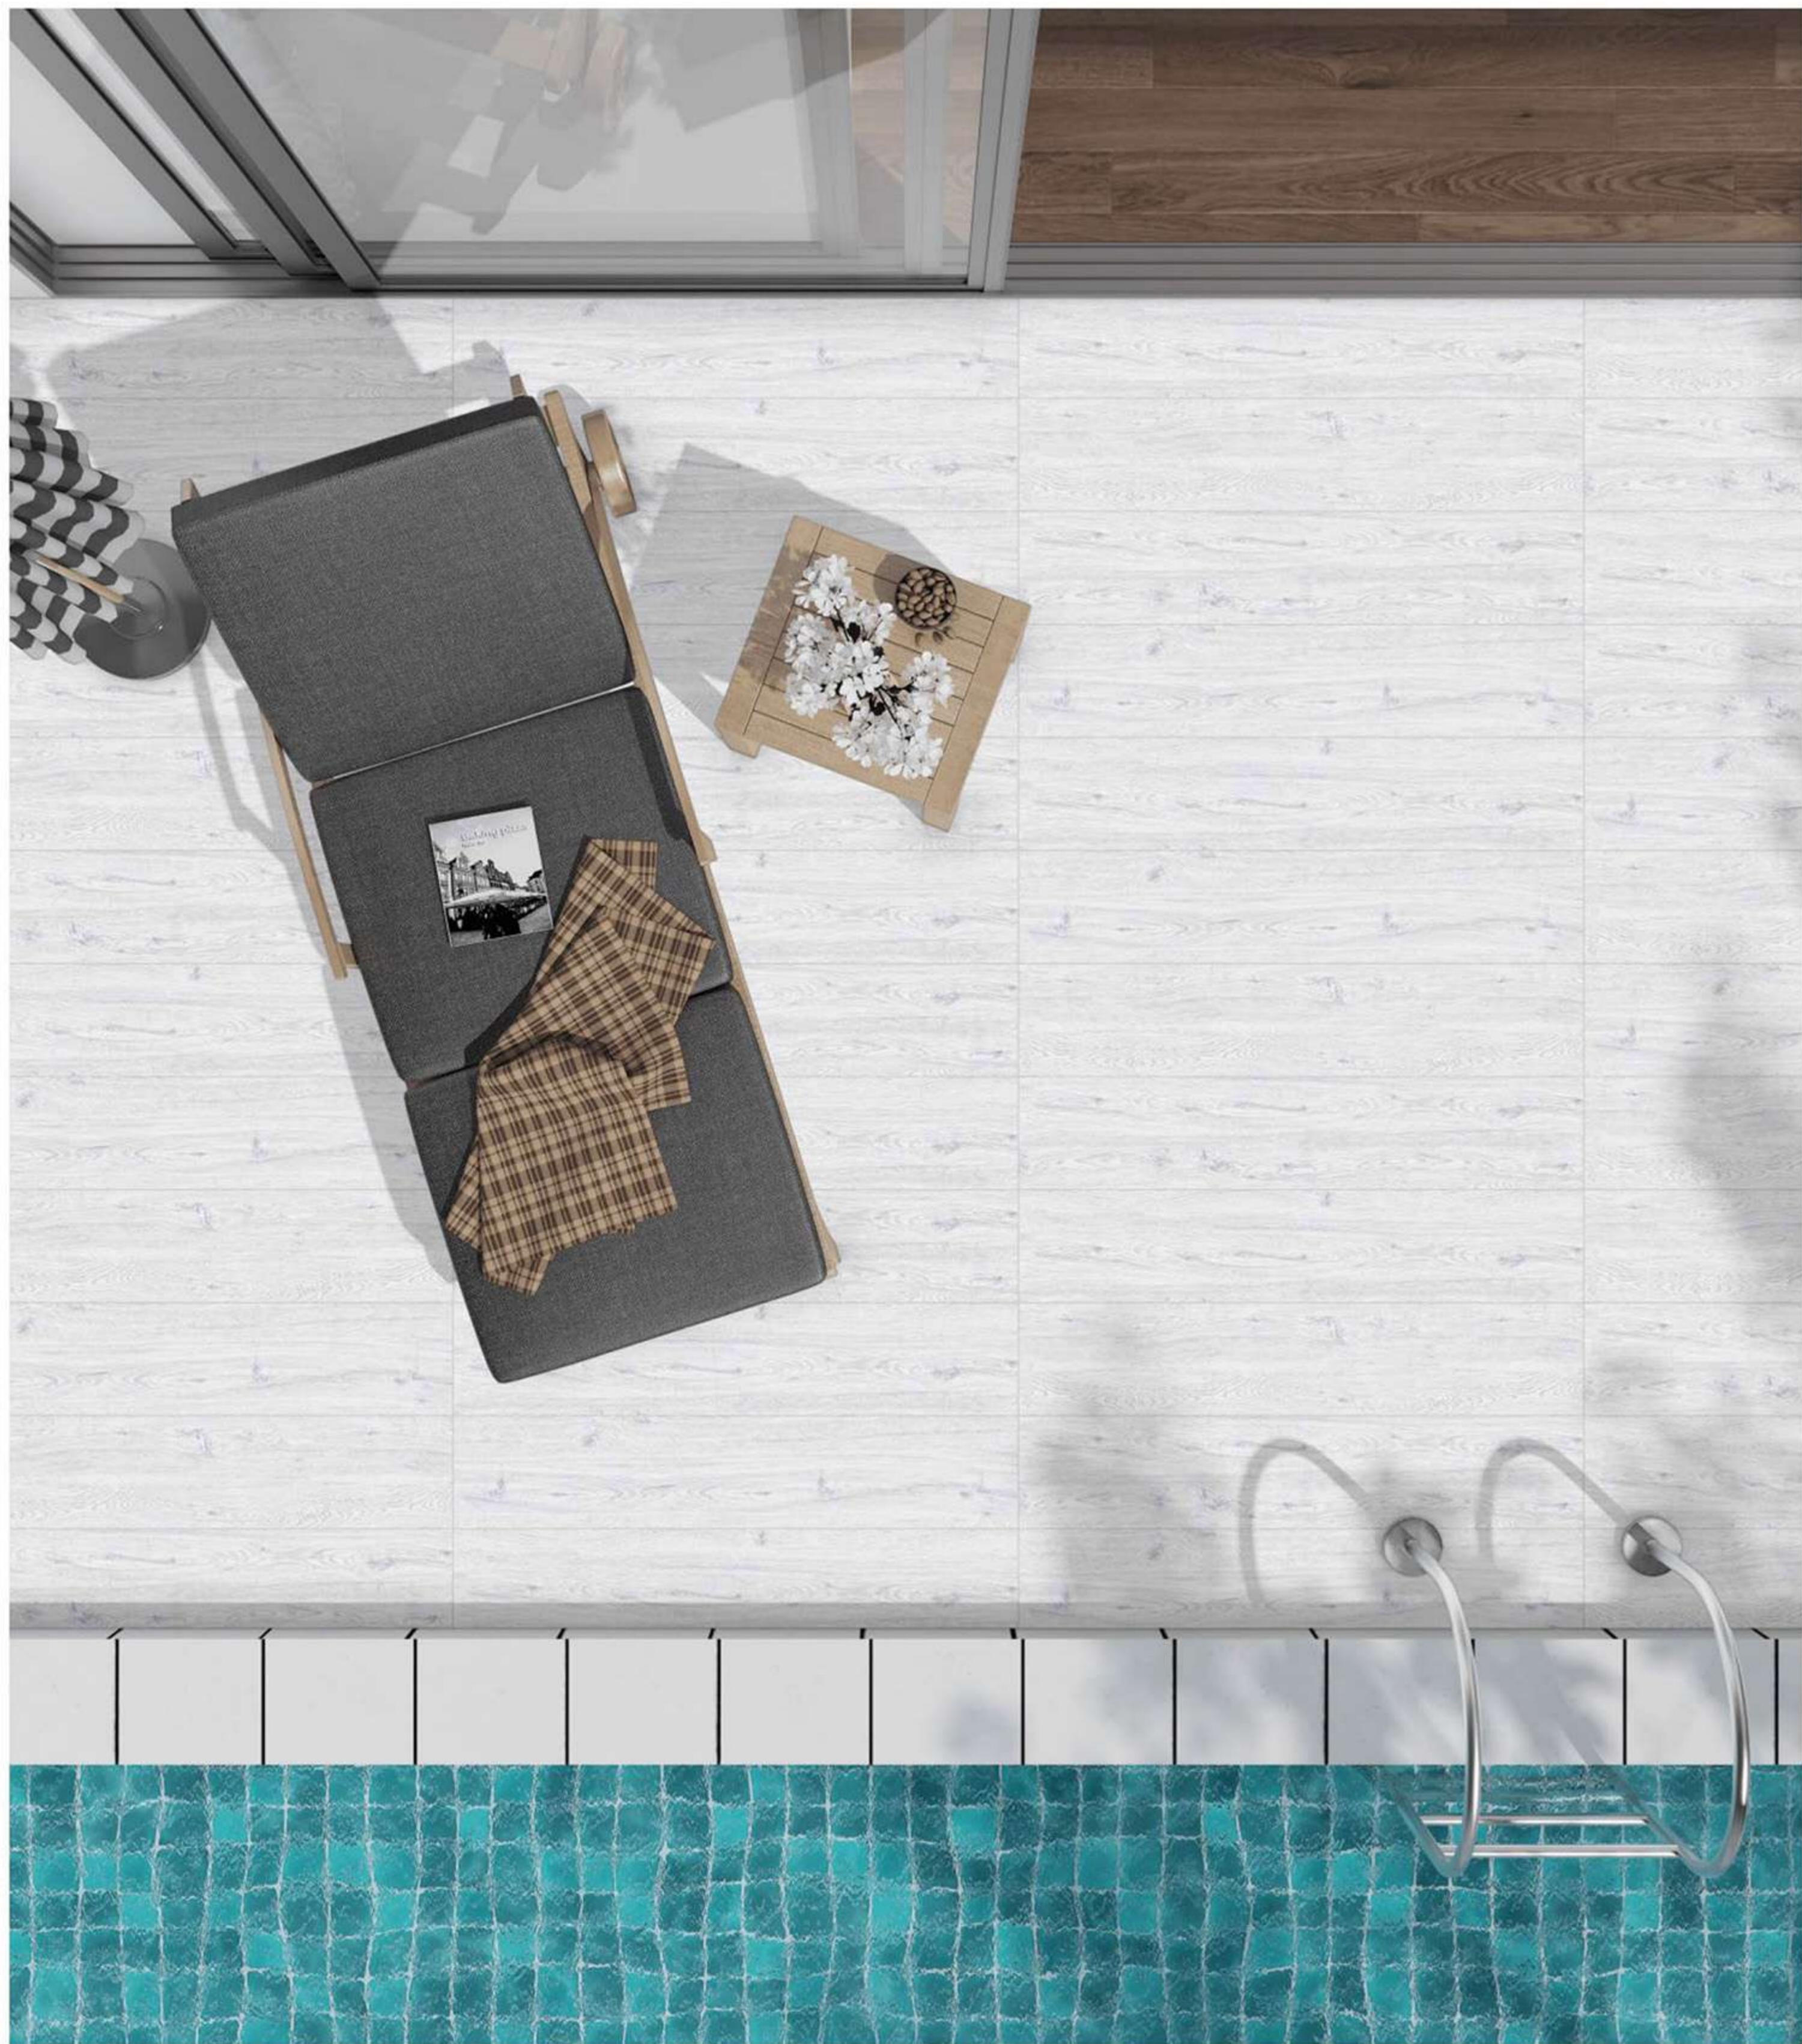

IMPIRIAL LT GREY

200x
1000 mm