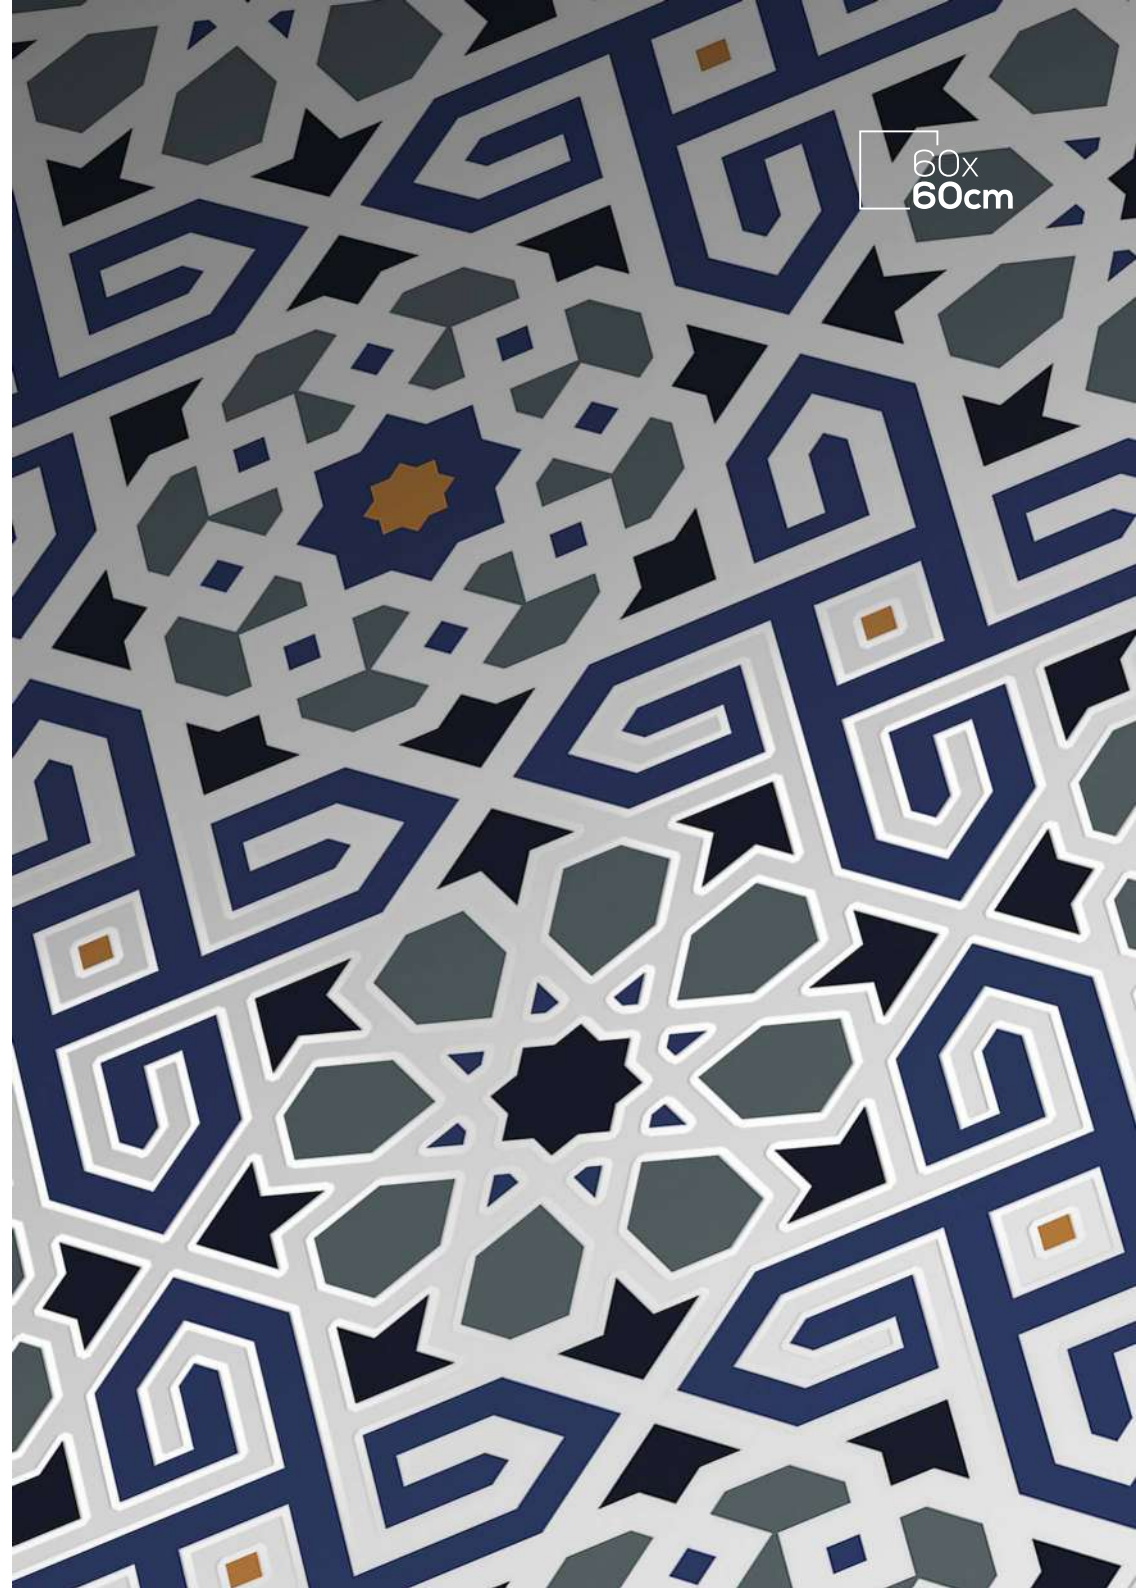

438

438

12+ SURFACE

100% WATER PROOF

600x600mm | Carving Moroccan

439

600x600mm | Carving Moroccan

440