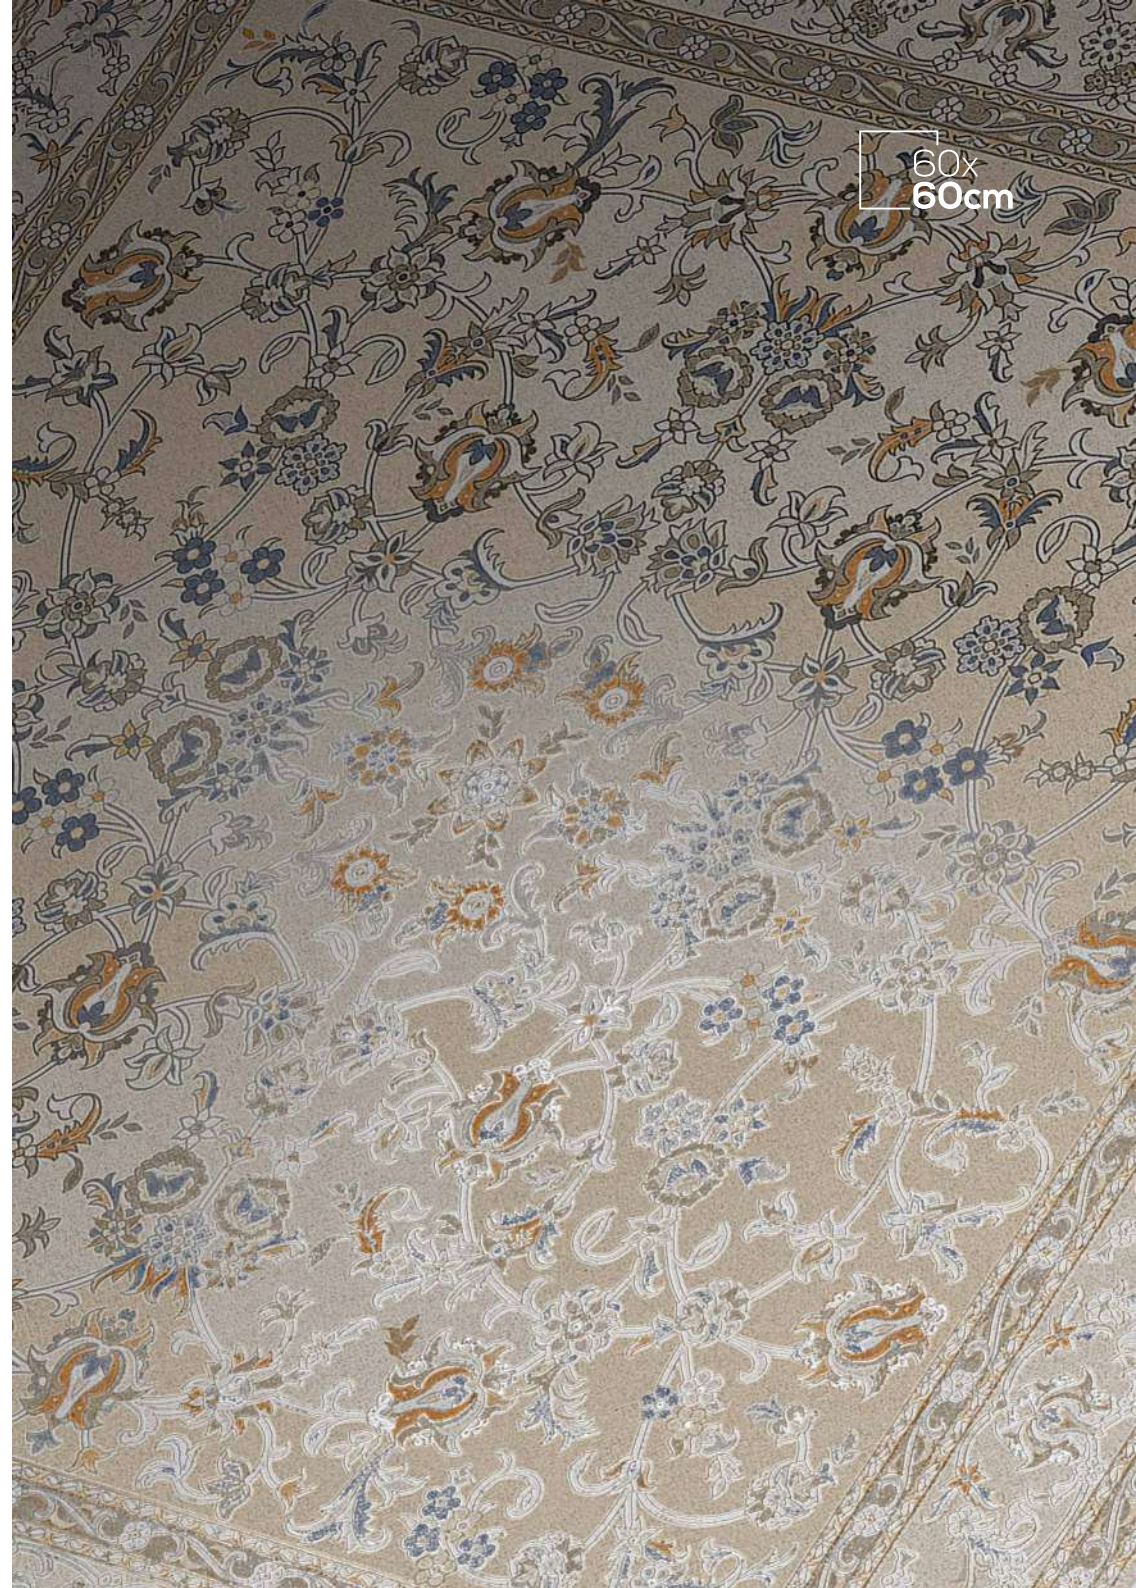

RANDOM HL

426

12+ SURFACE

100%
WATER PROOF

600x600mm | Carving Moroccan

427

Carving
Collection

Infinite
series