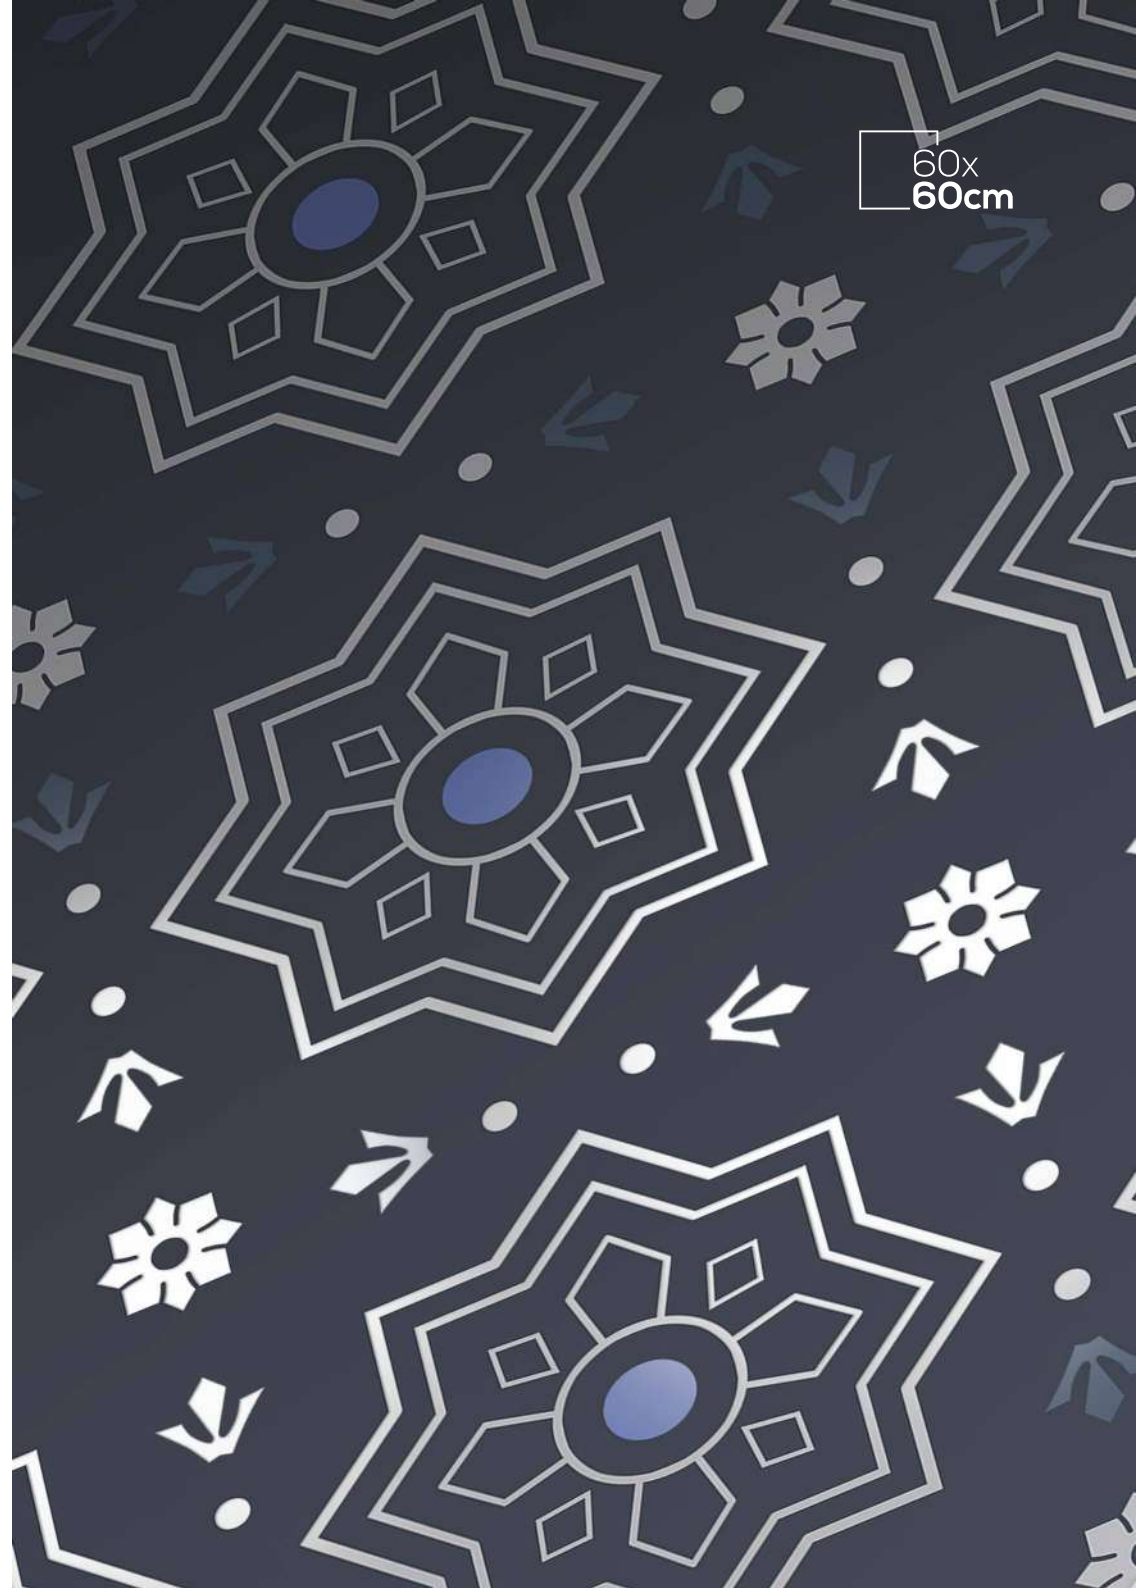

600x600mm | Carving Moroccan

443