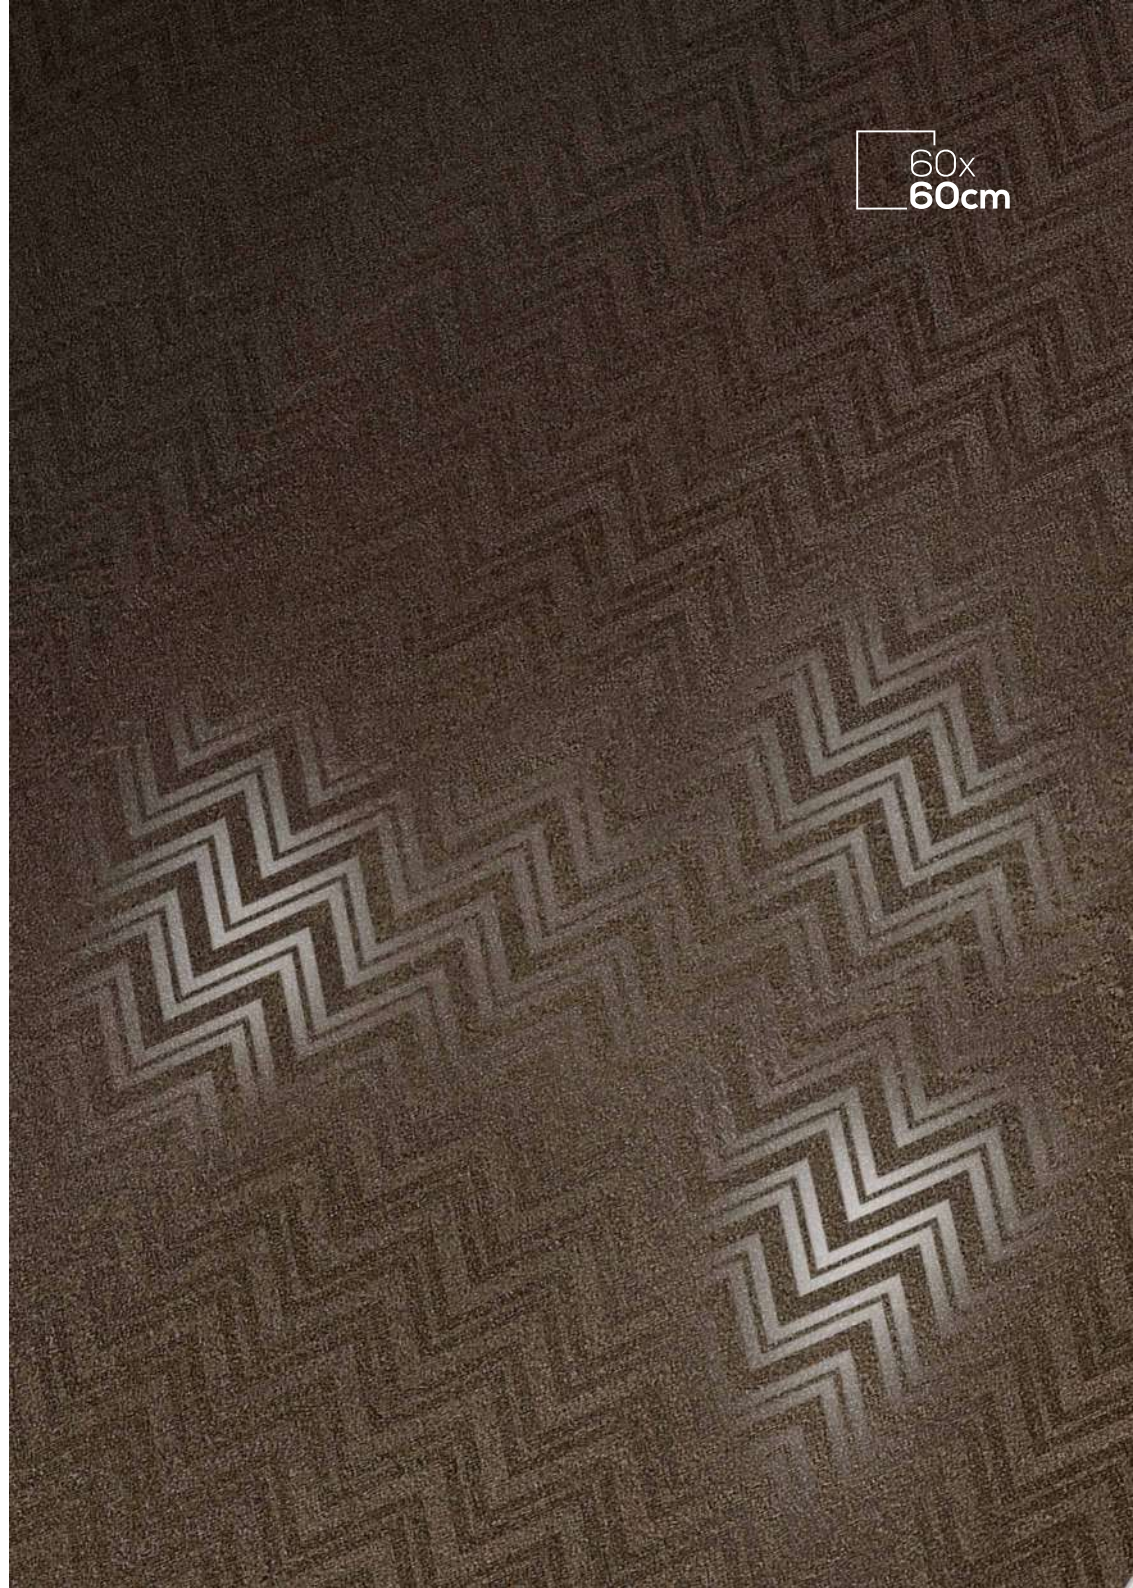

600x600mm | Carving Moroccan