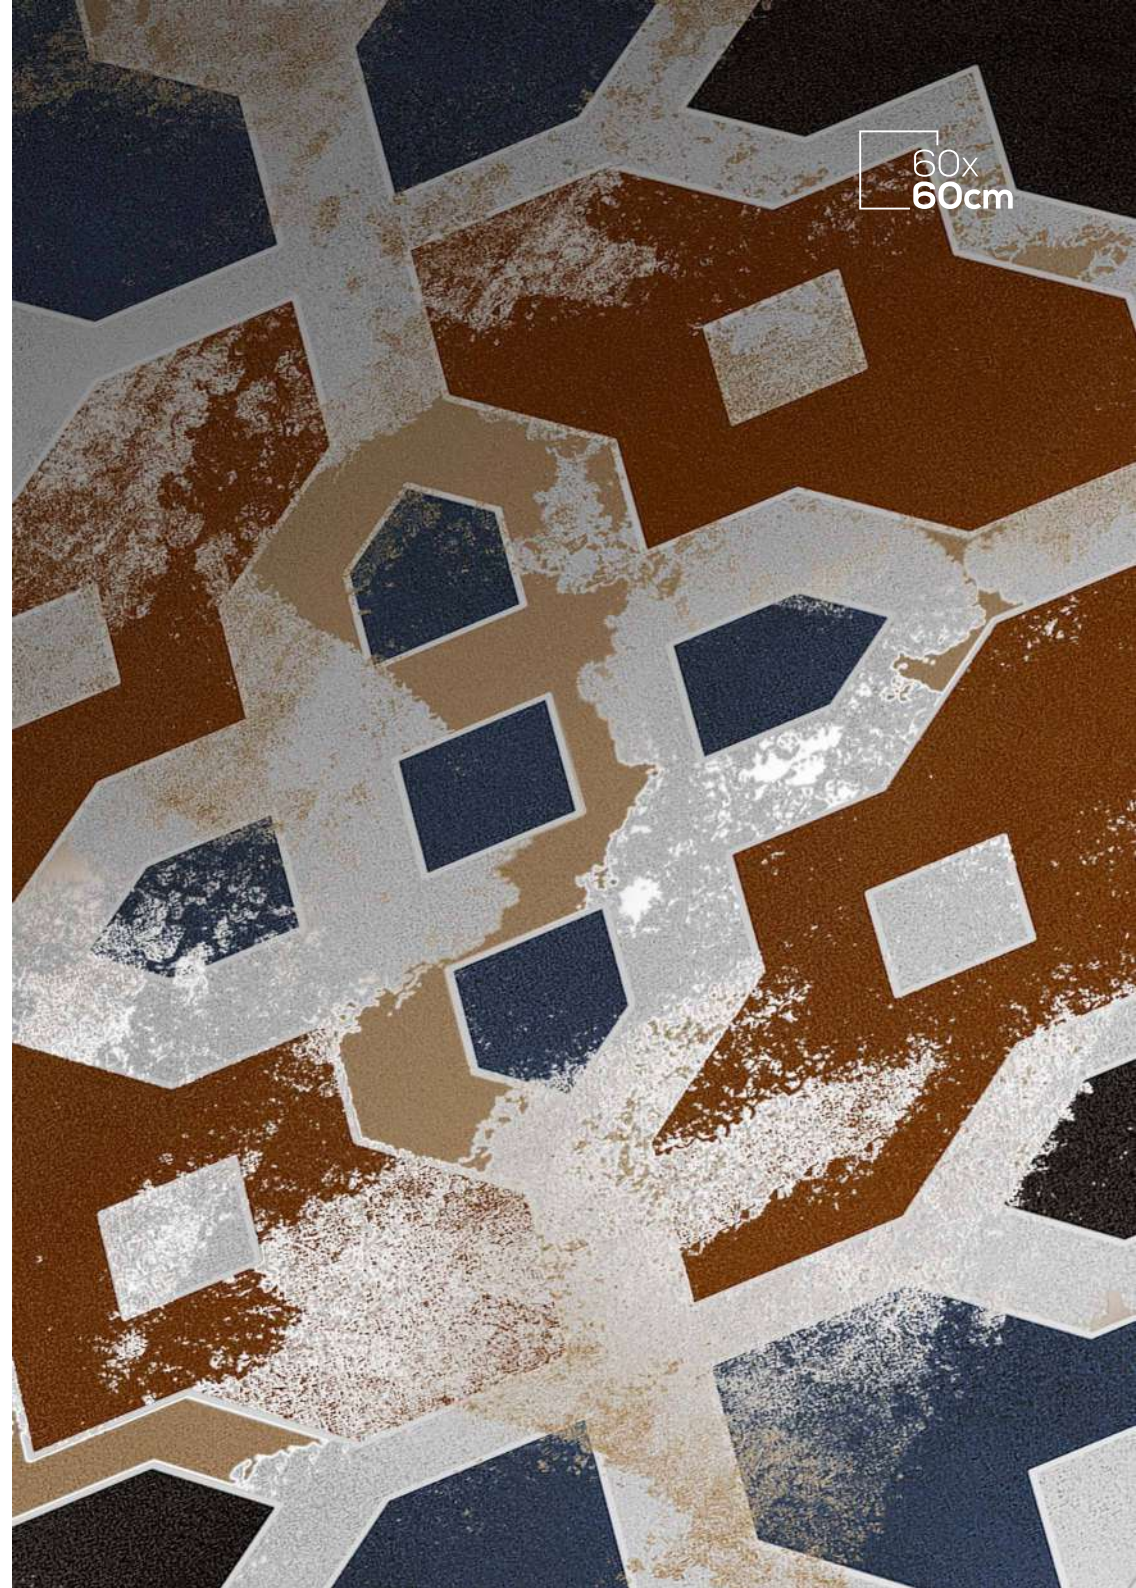

600x600mm | Carving Moroccan

443

600x600mm | Carving Moroccan

444
RANDOM HL

444

12+ SURFACE 100% WATER PROOF

600x600mm | Carving Moroccan

445
RANDOM HL