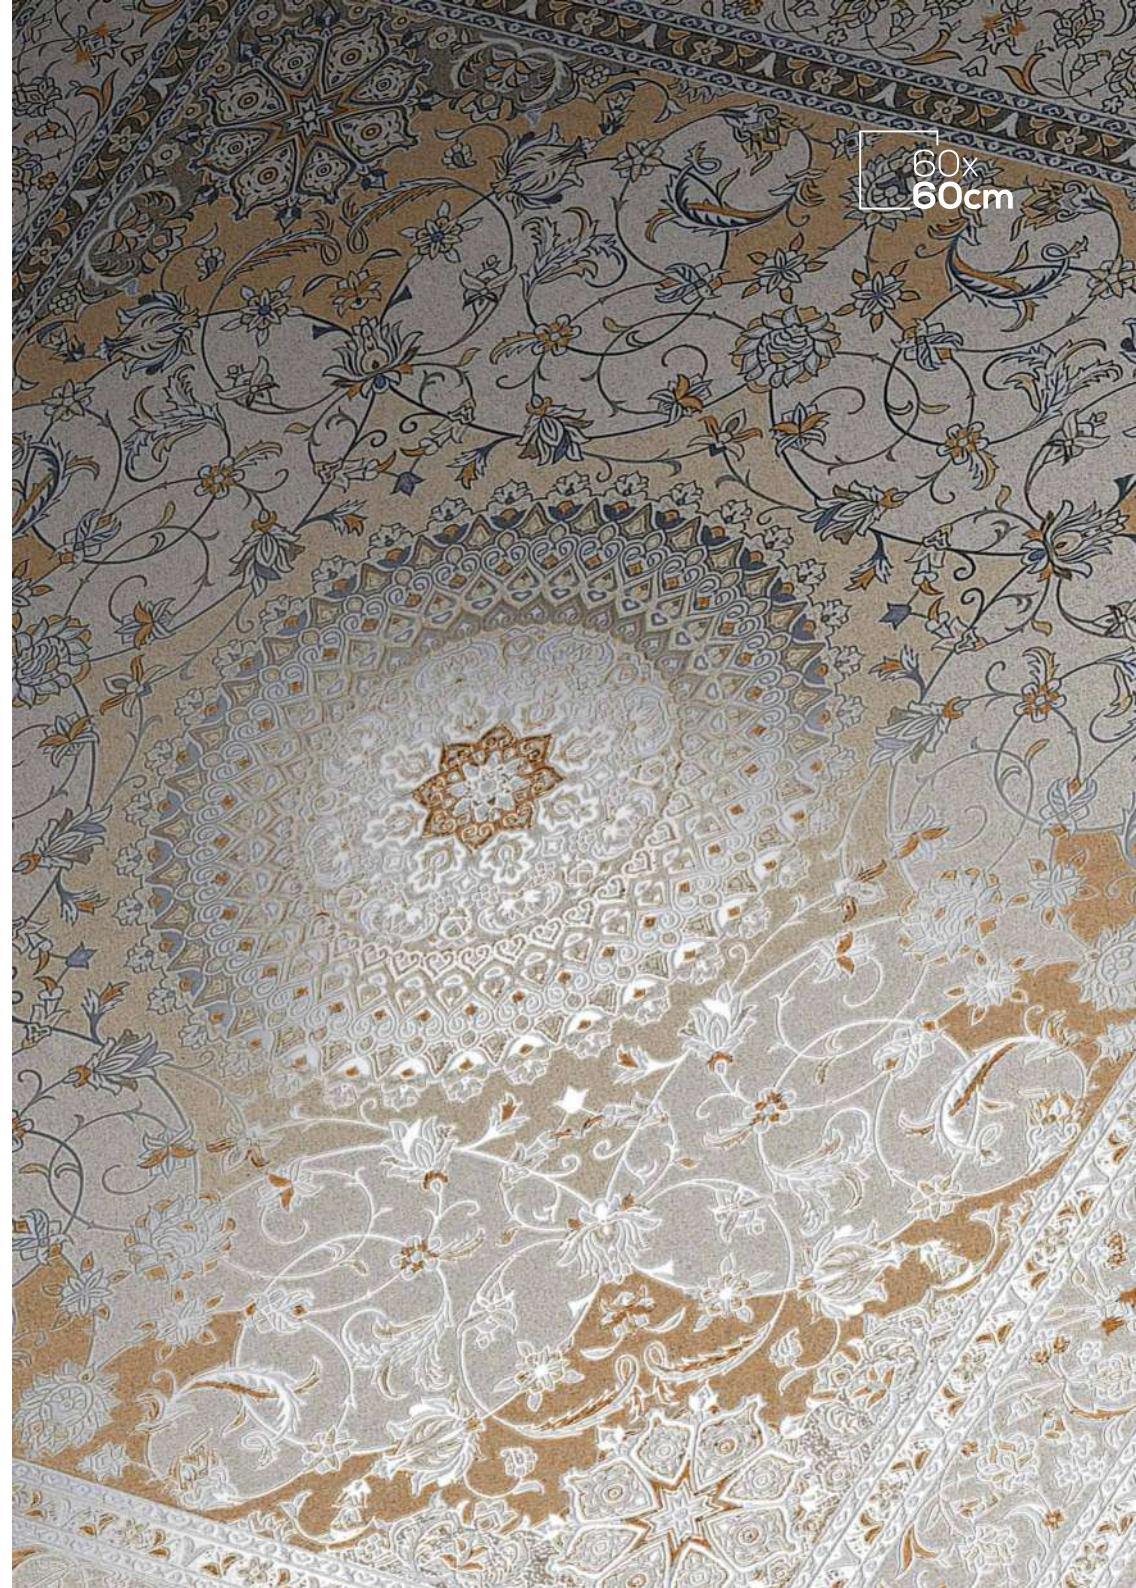

600x600mm | Carving Moroccan

428

428

12+ SURFACE

100%
WATER PROOF

600x600mm | Carving Moroccan

429

600x600mm | Carving Moroccan