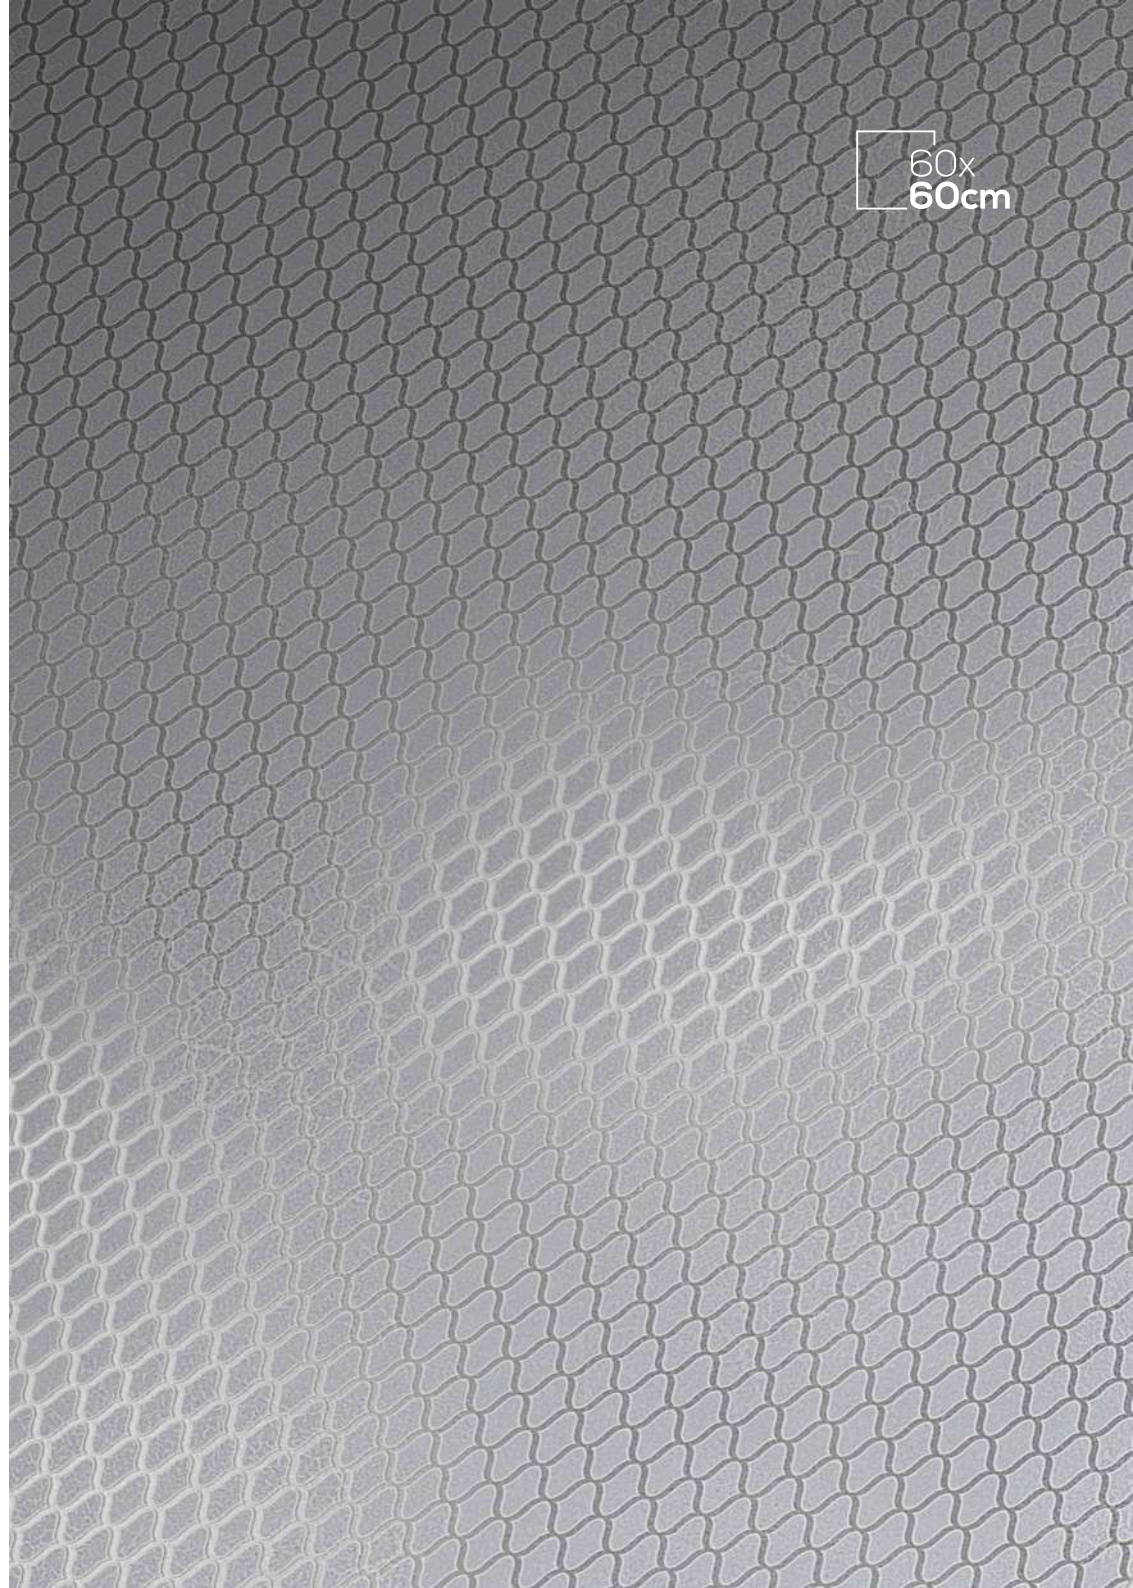

60x
60cm

600x600mm | Carving Moroccan

450 L

450 D

450 HL-A

450 HL-B

450

12+ SURFACE

100%
WATER PROOF

600x600mm | Carving Moroccan

451
RANDOM HL

600x600mm | Carving Moroccan

452 BASE

RANDOM HL

60x
60cm

452

12+ SURFACE

100%
WATER PROOF