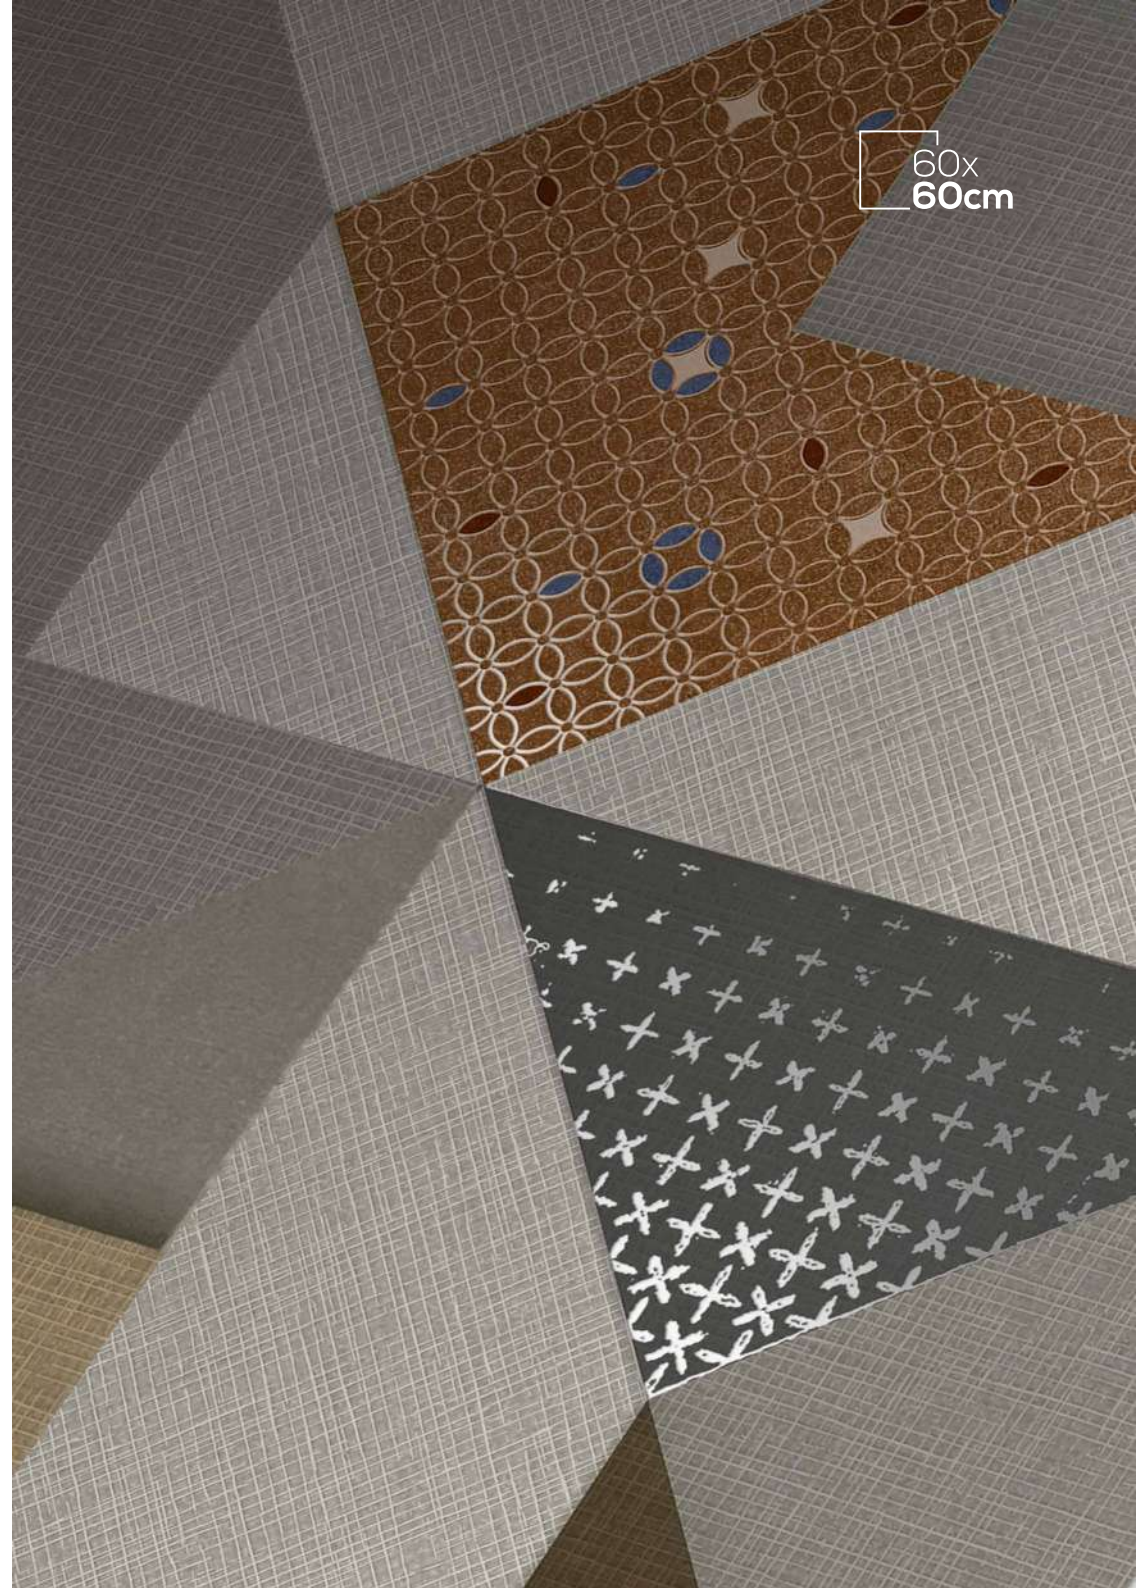

600x600mm | Carving Moroccan

448
RANDOM HL

60x
60cm

448

12+ SURFACE

100%
WATER PROOF

600x600mm | Carving Moroccan

449
RANDOM HL

60x
60cm

600x600mm | Carving Moroccan

450 L

450 D

450 HL-A

450 HL-B

450

12+ SURFACE

100%
WATER PROOF

600x600mm | Carving Moroccan

451
RANDOM HL

600x600mm | Carving Moroccan

452 BASE

RANDOM HL

60x
60cm

452

12+ SURFACE

100%
WATER PROOF