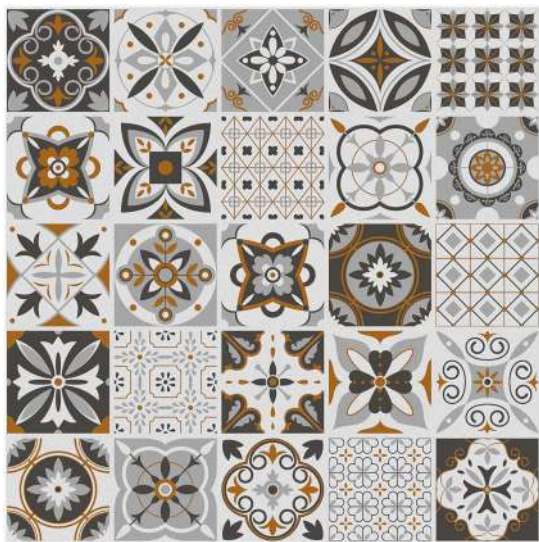

600x600mm | Carving Moroccan

432

60x
60cm

432

12+ SURFACE

100% WATER PROOF

600x600mm | Carving Moroccan

433