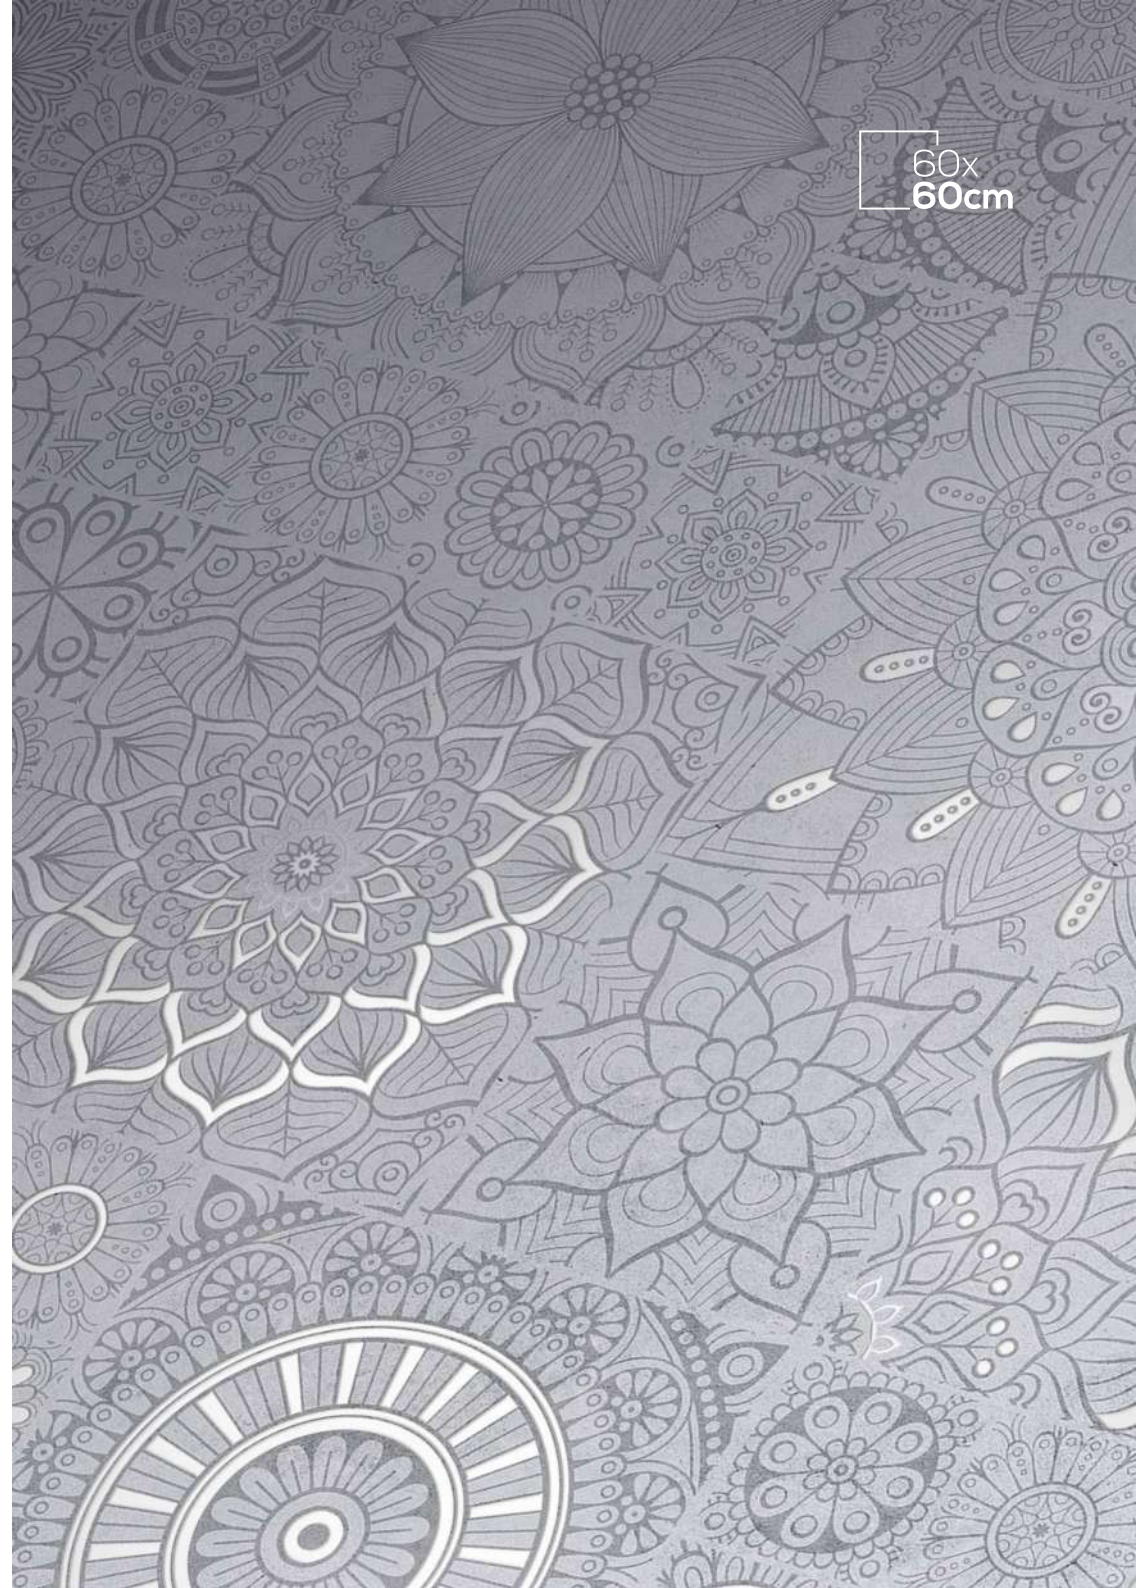

430 BASE

RANDOM HL

430

12+ SURFACE

100%
WATER PROOF

600x600mm | Carving Moroccan

431 BASE

RANDOM HL