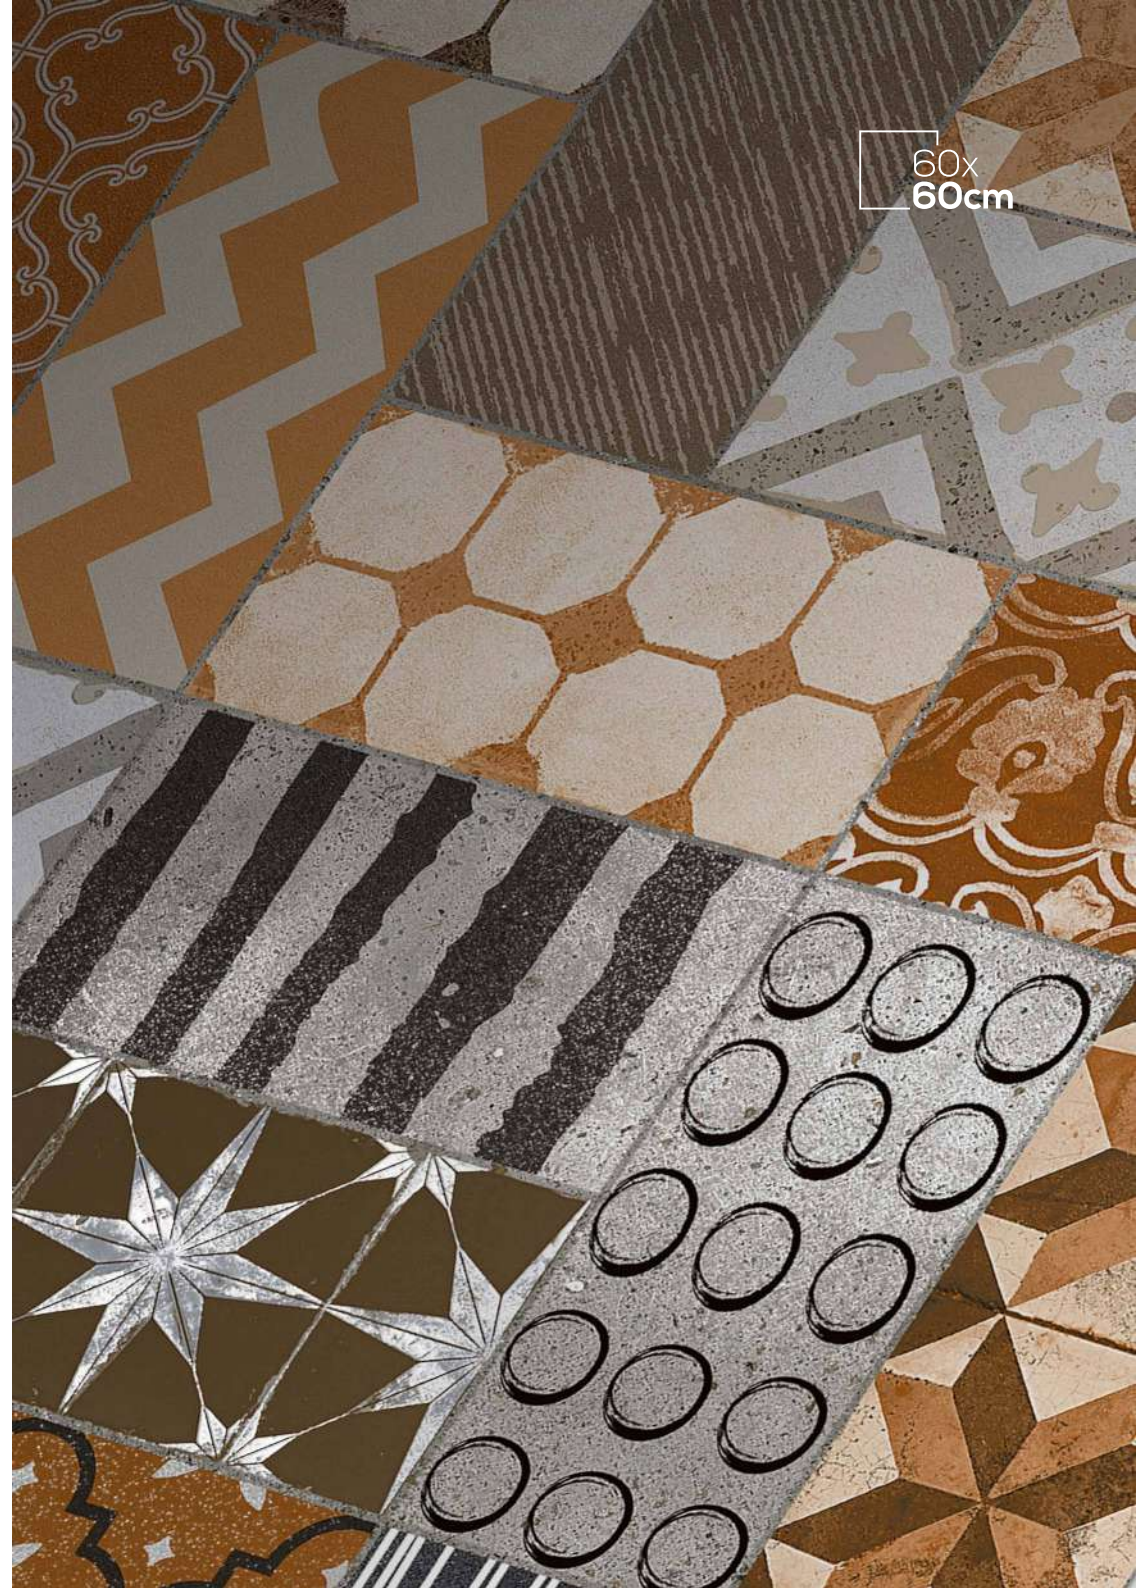

600x600mm | Carving Moroccan

443

600x600mm | Carving Moroccan

444
RANDOM HL

444

12+ SURFACE 100% WATER PROOF

600x600mm | Carving Moroccan

445
RANDOM HL

600x600mm | Carving Moroccan

446 BASE

RANDOM HL

446

12+ SURFACE

100%
WATER PROOF

600x600mm | Carving Moroccan

447
RANDOM HL