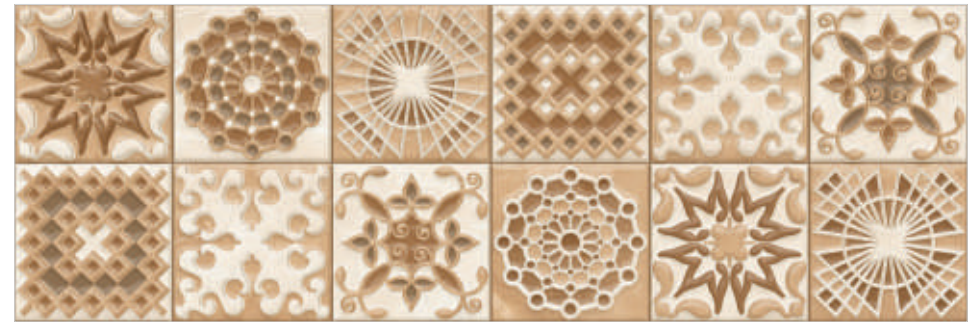

30x90cm - WALL TILES

Armani Smoky

Armani Smoky Decor

Armani Smoky Across

Armani Grey Across

Armani Grey

Armani Grey F

ARMANI

GLOSSY

30x90cm - WALL TILES

Armani Glory

Armani Sandel Decor

Armani Glory Across

Armani Sandel Across

Armani Sandel

Armani Sandel F