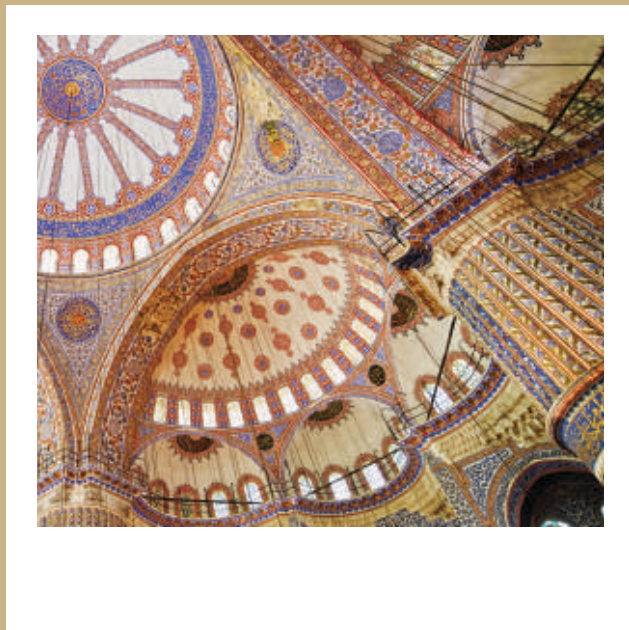

30x90cm

**WALL
TILES**

Inspiration

This design has been inspired from the Turkish Mosque interiors, the city which is known for reflecting it's traditional beauty through various design forms.

Innovation

TILE