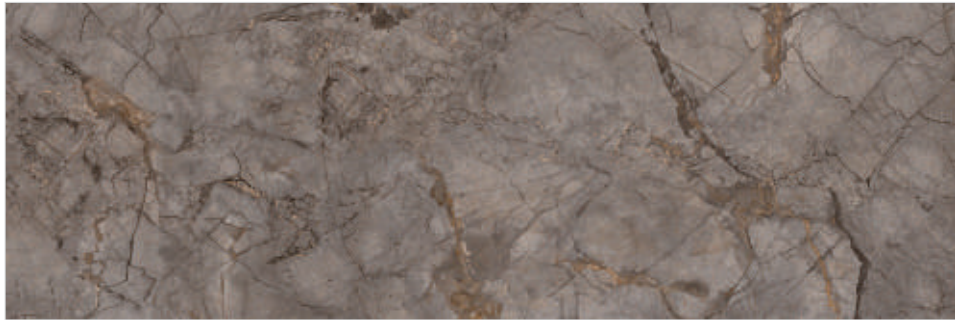

Daino Grey F

DAINO

EROS

GLOSSY

30x90cm - WALL TILES

Eros Bianco

Eros Puzzle Decor

Eros Grey