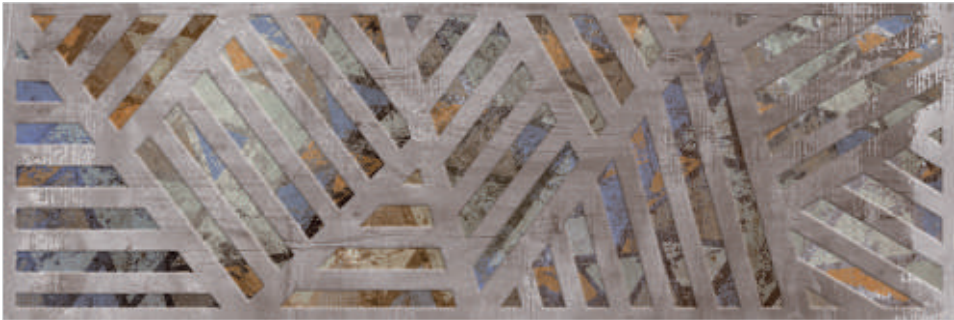

Nawala Grey Decor