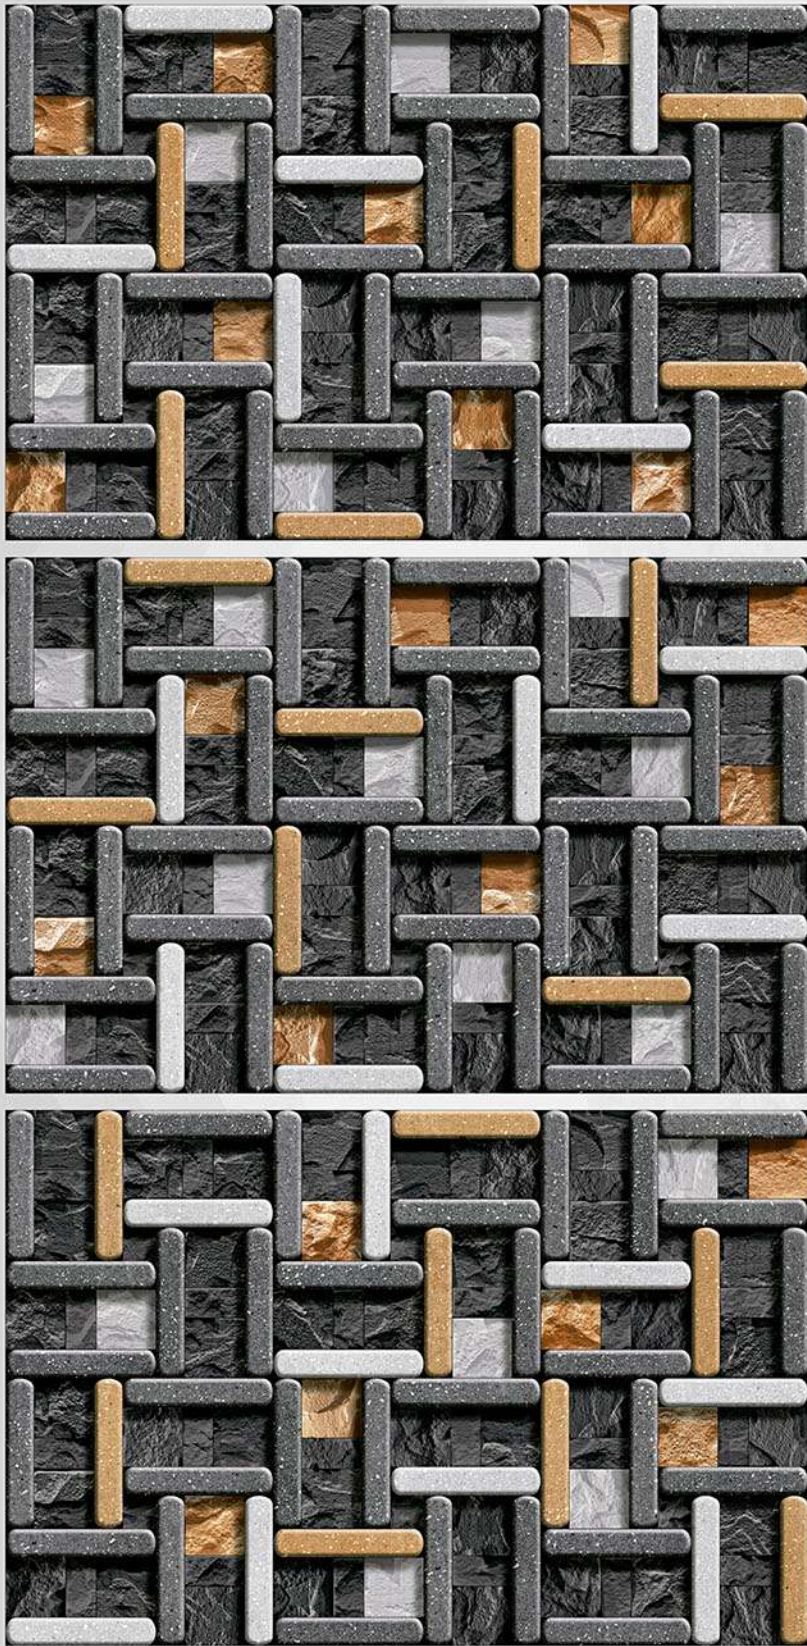

HIGH DEPTH ELEVATION TILES

SICILY - 03

eco friendly

100% waterproof

random design

fire resistance

zero maintenance

300 x 450mm