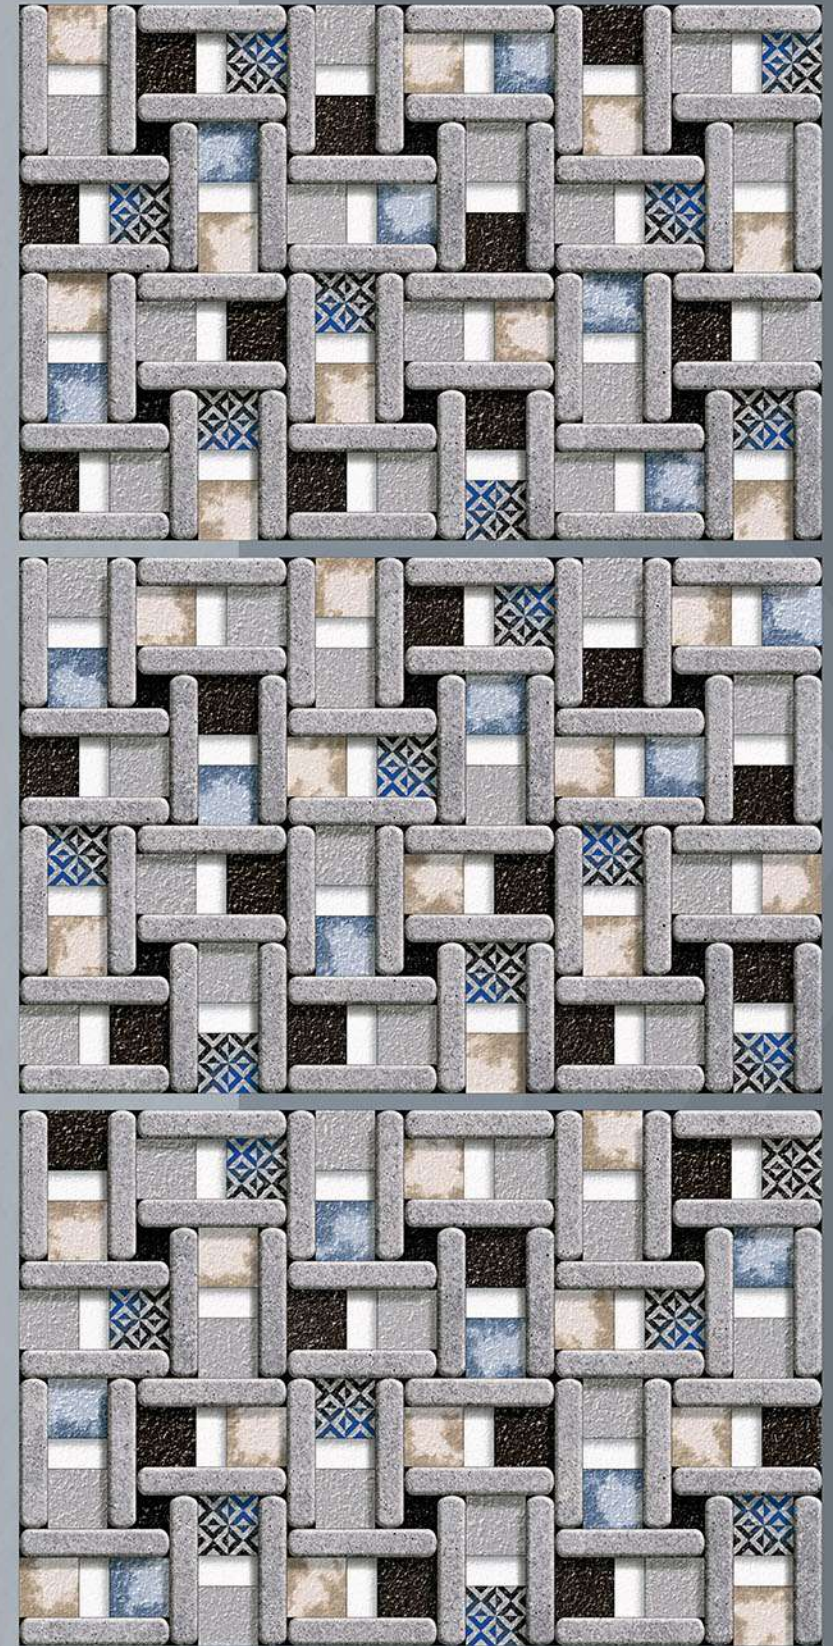

eco friendly

100% waterproof

random design

fire resistance

zero maintenance