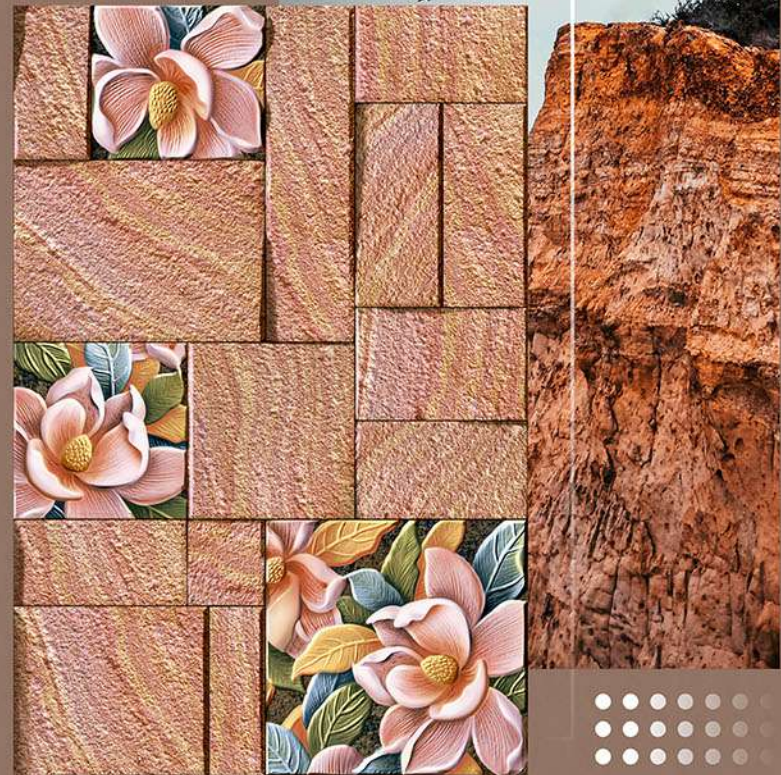

100% waterproof

random design

fire resistance

zero maintenance

300 X 450mm

HIGH DEPTH ELEVATION TILES

COOK ISLANDS - 08

eco
friendly