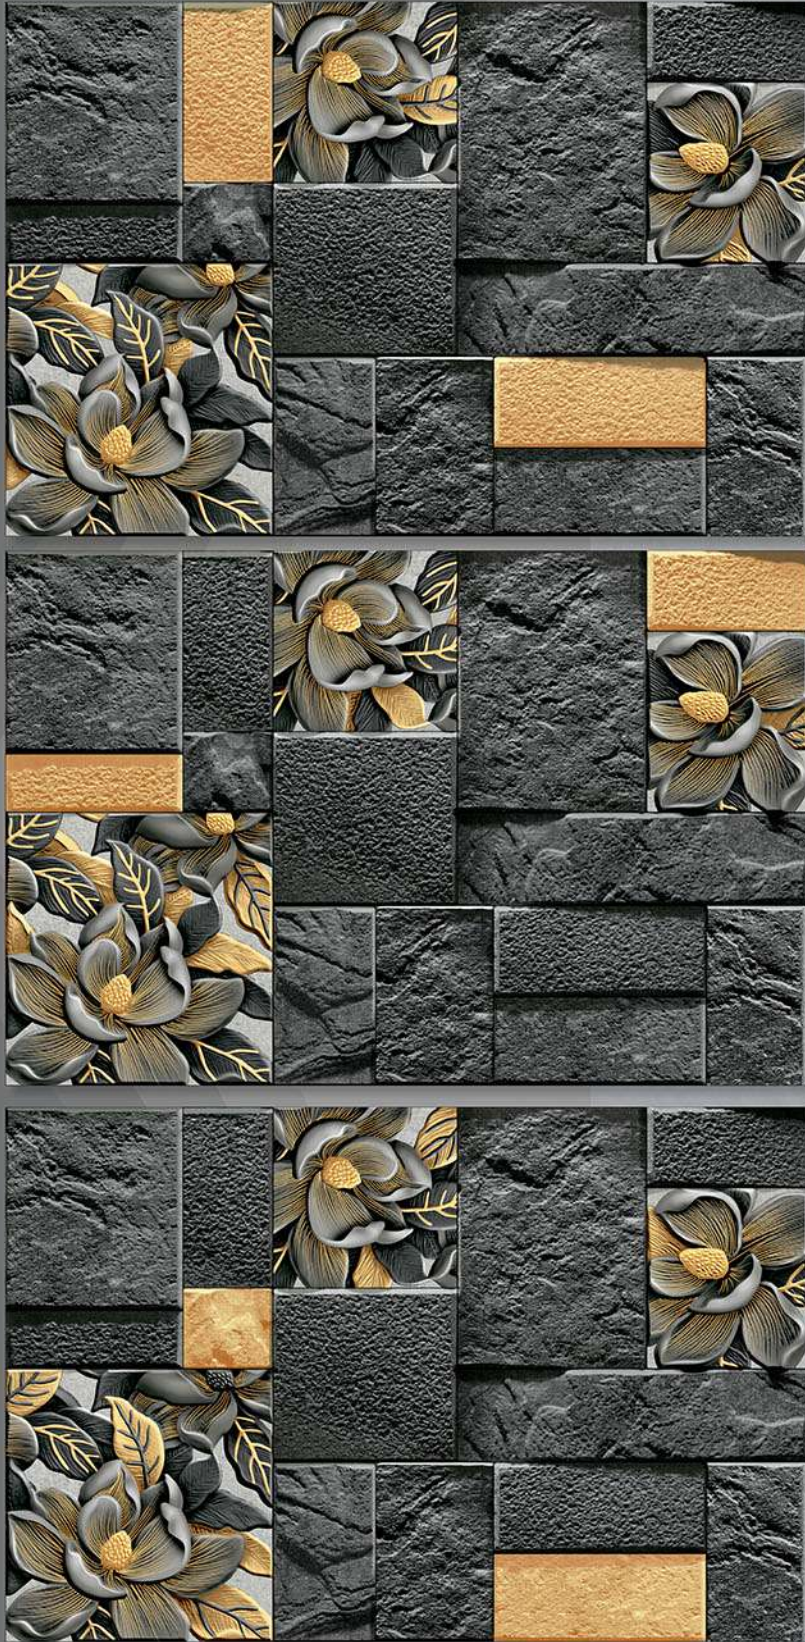

100% waterproof

random design

fire resistance

zero maintenance

300 X 450mm

HIGH DEPTH ELEVATION TILES

COOK ISLANDS - 10

eco friendly