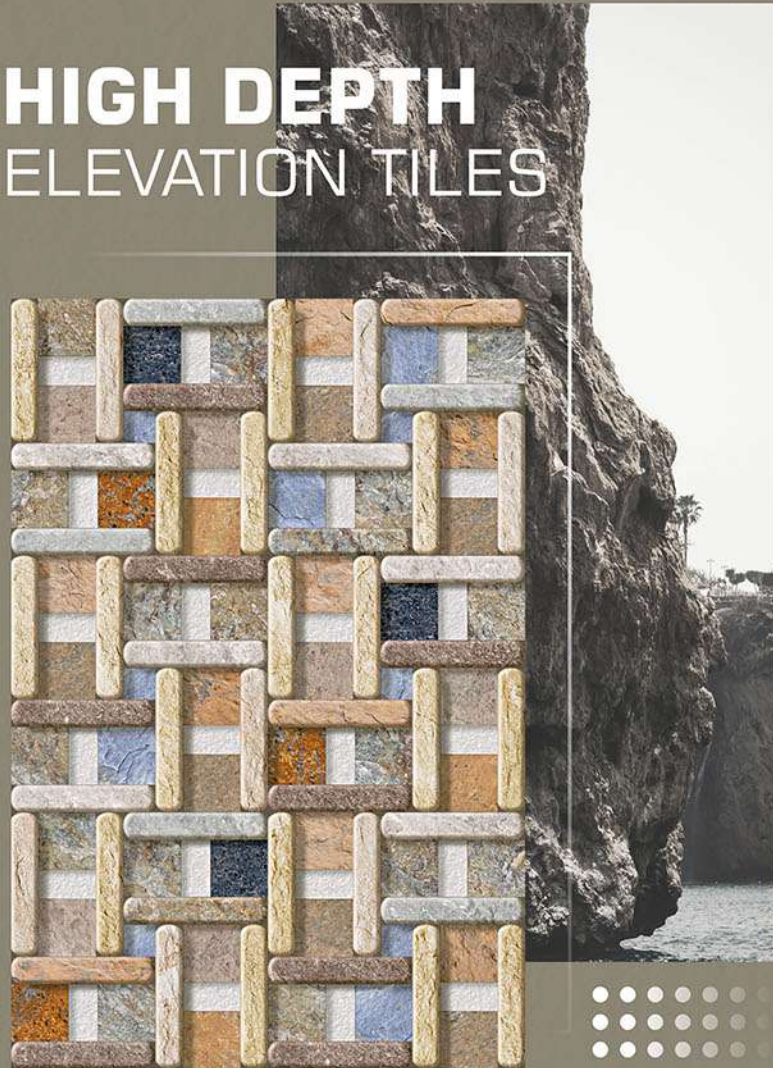

300 X 450mm

HIGH DEPTH ELEVATION TILES

SICILY - 03