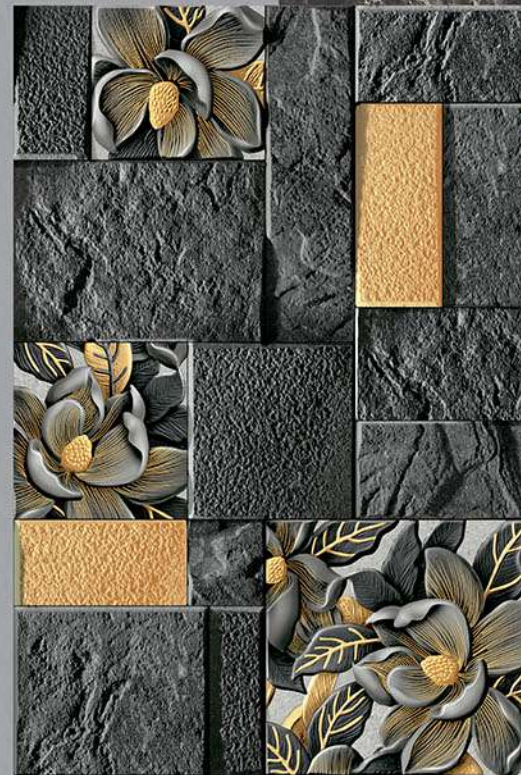

100% waterproof

random design

fire resistance

zero maintenance

300 X 450mm

HIGH DEPTH ELEVATION TILES

COOK ISLANDS - 10

eco friendly