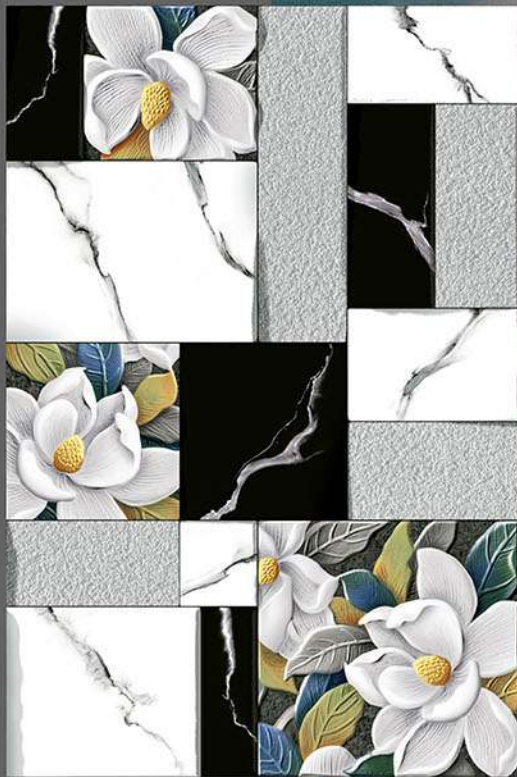

100% waterproof

random design

fire resistance

zero maintenance

300 X 450mm

HIGH DEPTH ELEVATION TILES

COOK ISLANDS - 11

eco friendly