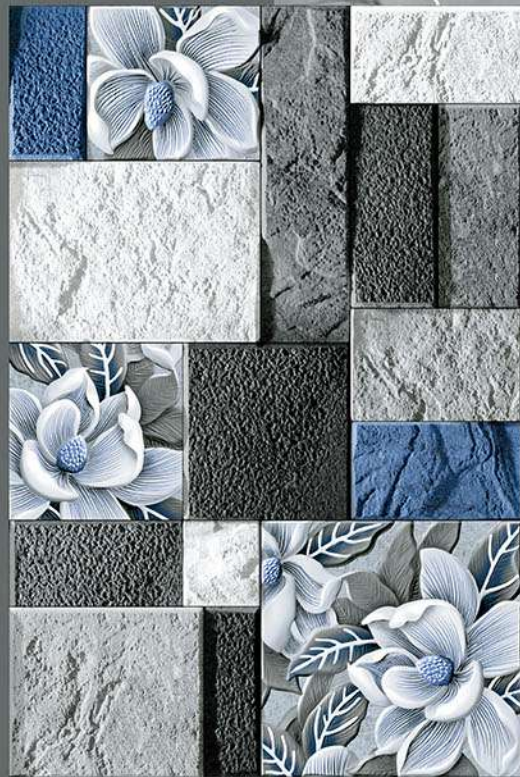

100%
waterproof

random
design

fire
resistance

zero
maintenance

300 x 450mm

HIGH DEPTH ELEVATION TILES

COOK ISLANDS - 07

eco friendly