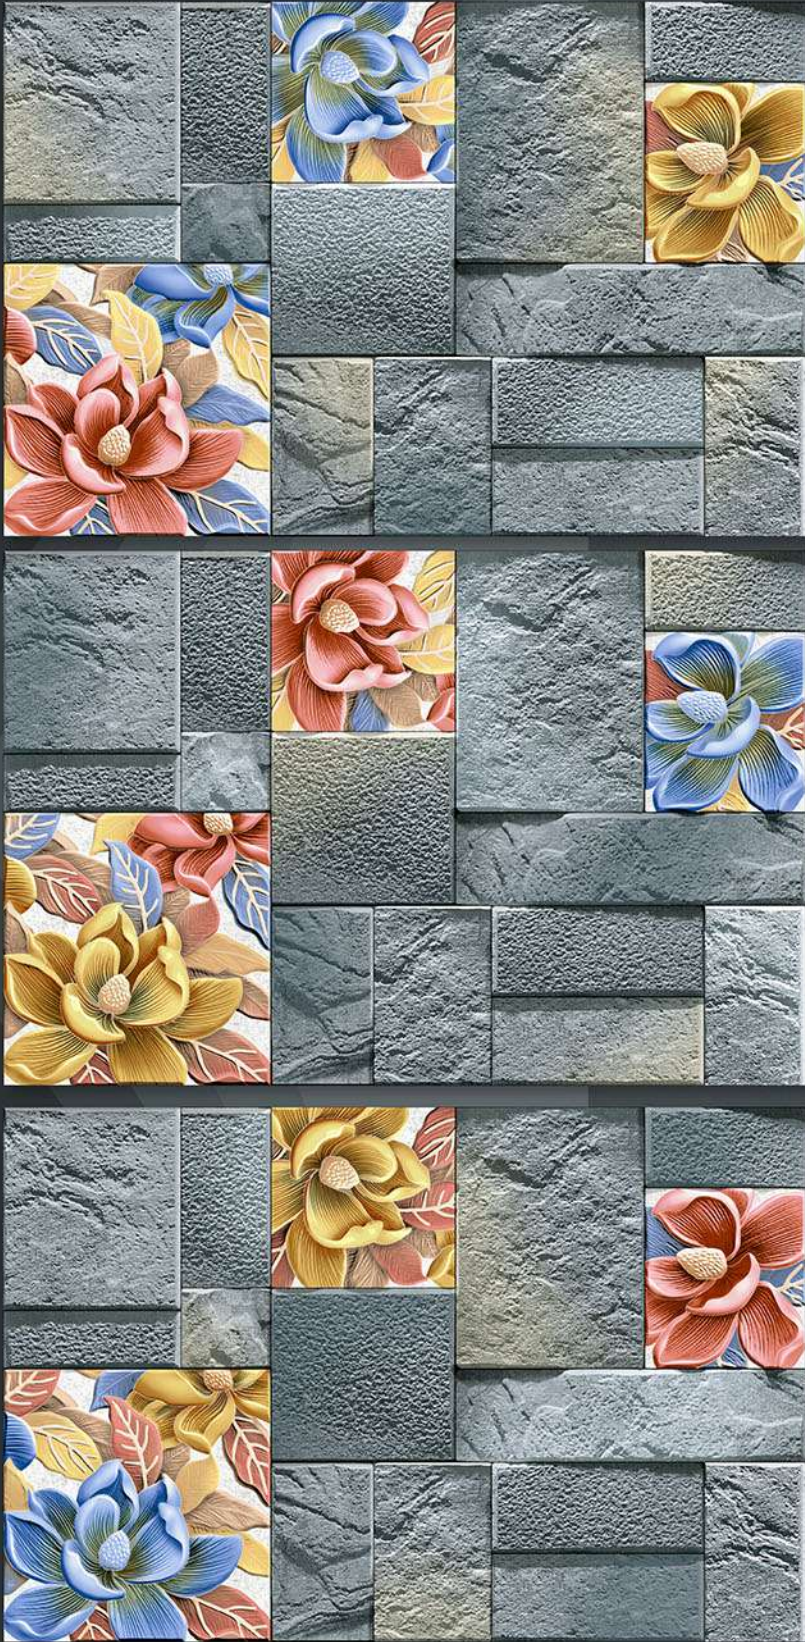

100% waterproof

random design

fire resistance

zero maintenance

300 X 450mm

HIGH DEPTH ELEVATION TILES

COOK ISLANDS - 04

eco friendly