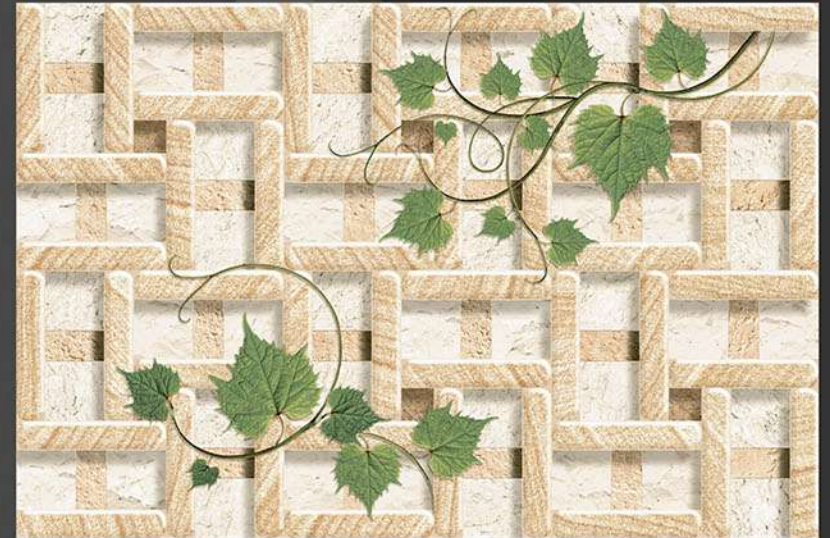

eco friendly

100% waterproof

random design

fire resistance

zero maintenance