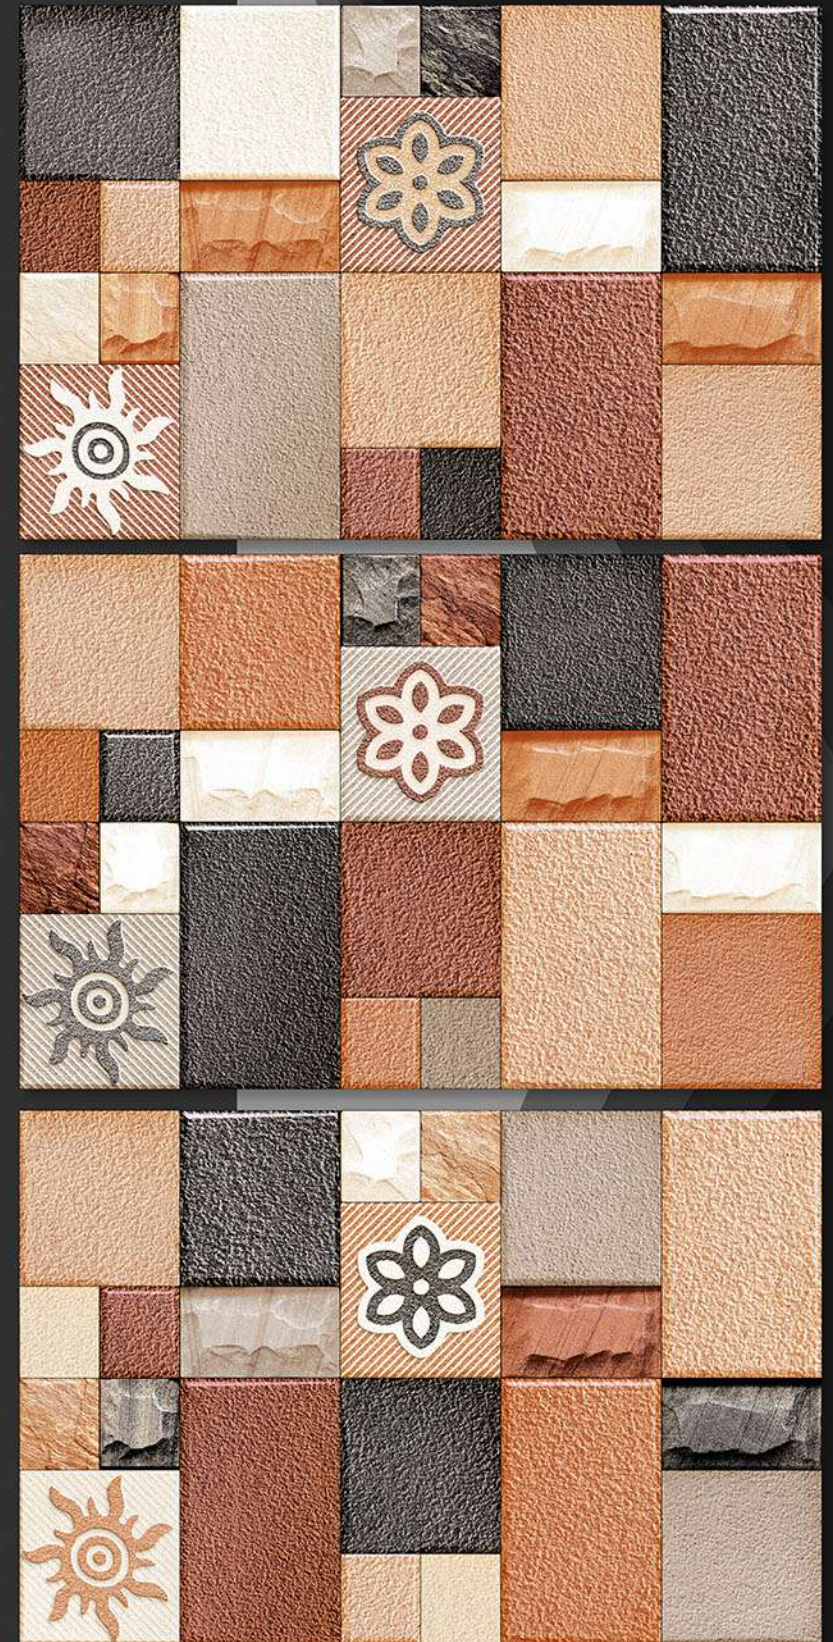

300 X 450mm

HIGH DEPTH ELEVATION TILES

AGATTI ISLAND - 03

eco friendly

100% waterproof

random design

fire resistance

zero maintenance