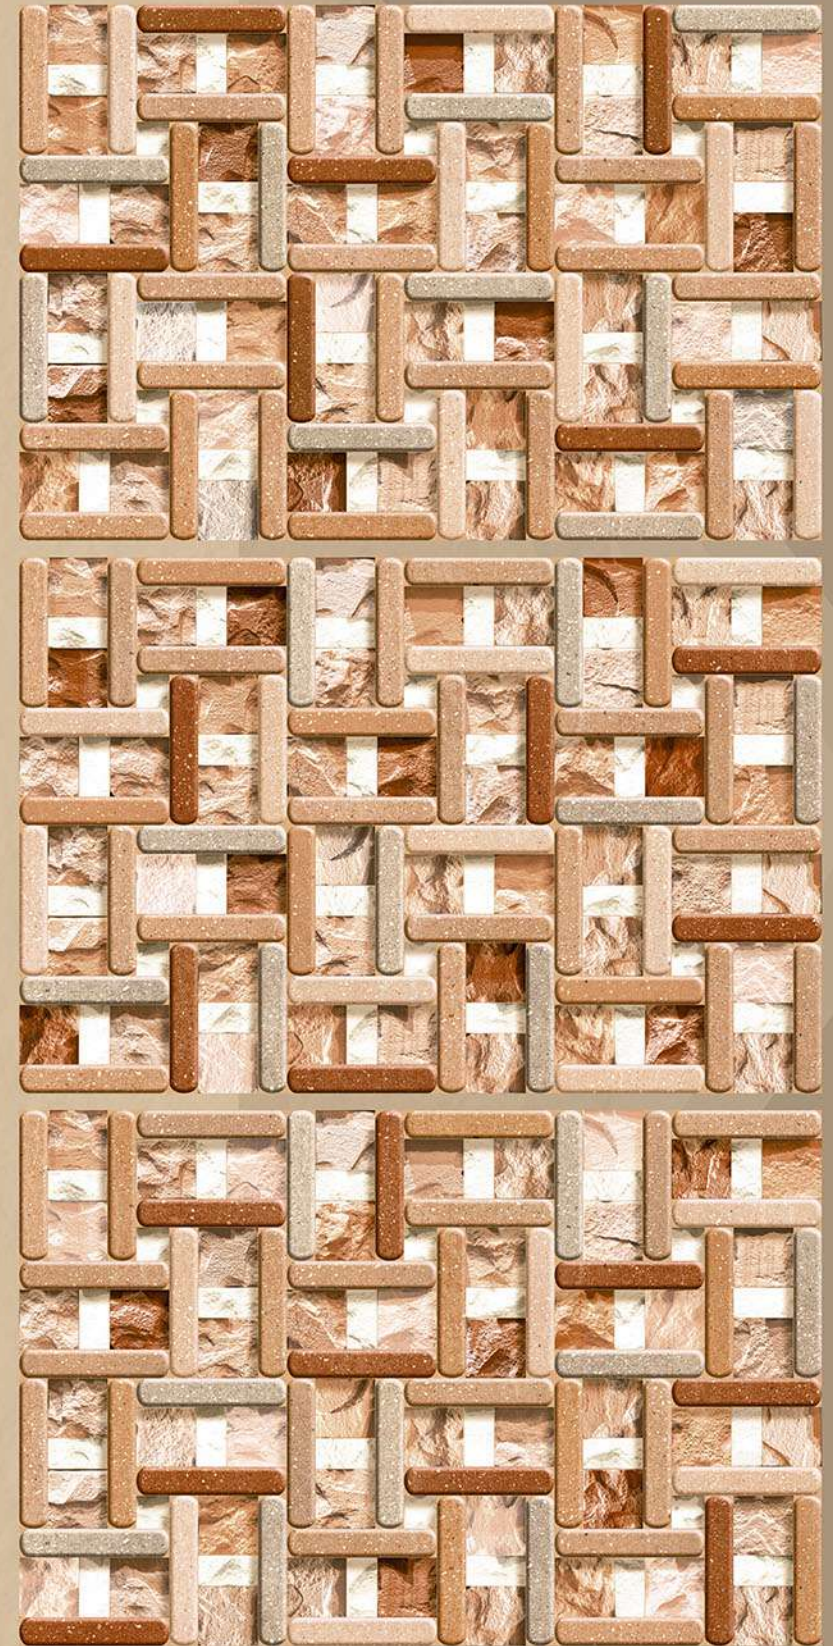

eco friendly

100% waterproof

random design

fire resistance

zero maintenance