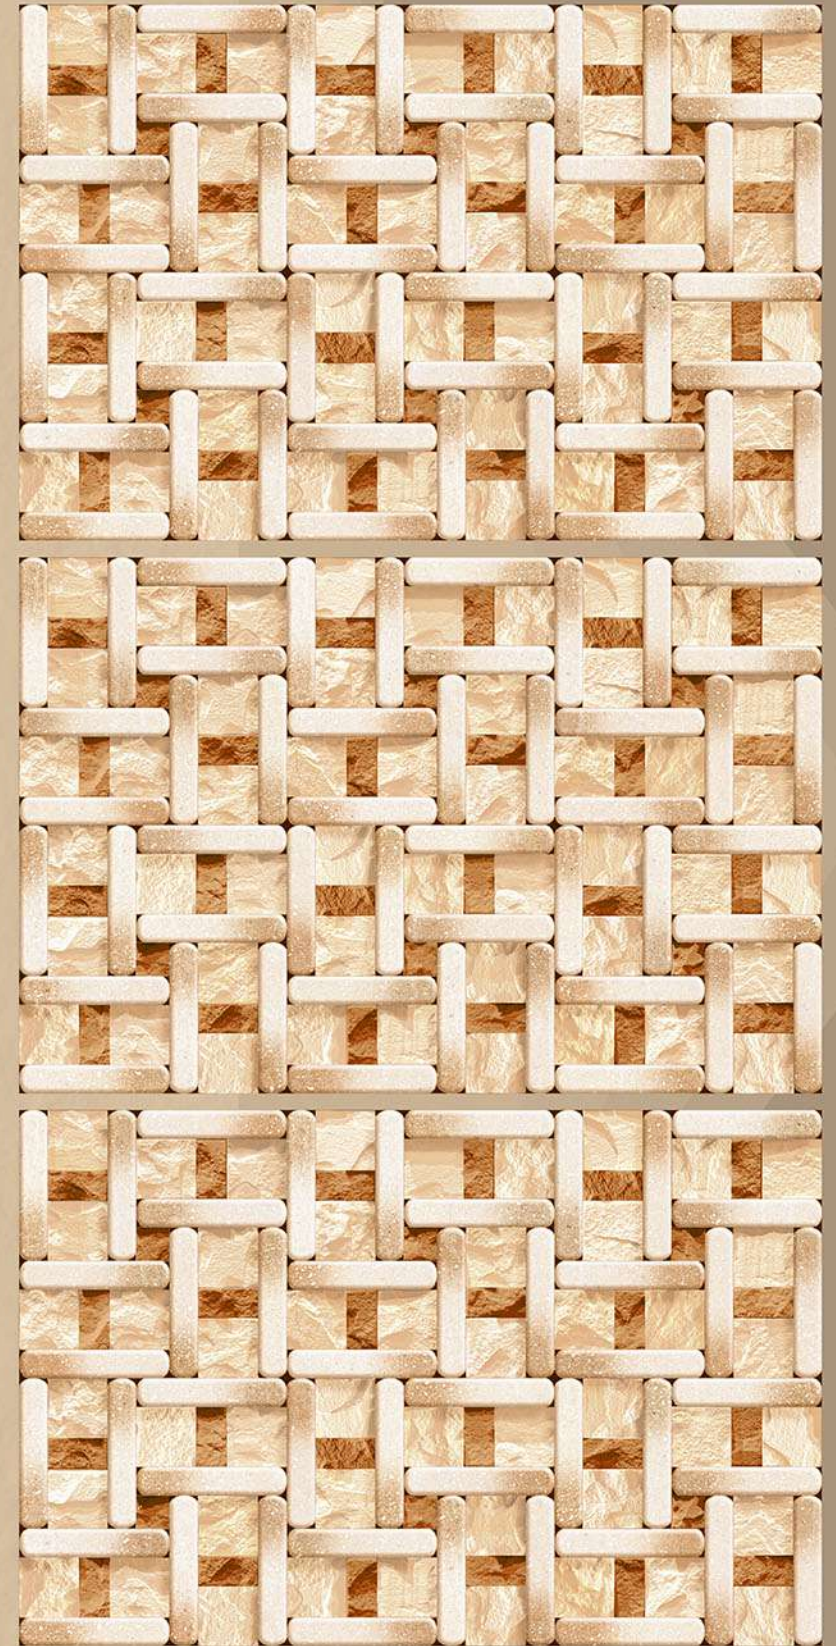

eco friendly

100% waterproof

random design

fire resistance

zero maintenance