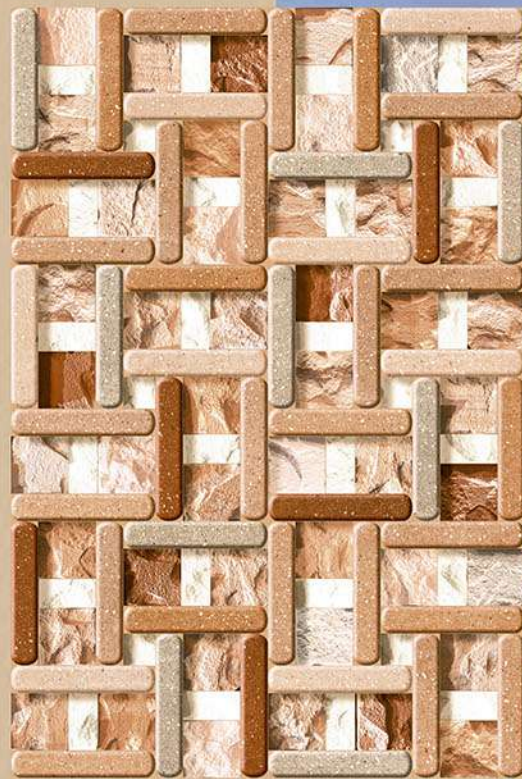

300 × 450mm

HIGH DEPTH ELEVATION TILES

SICILY - 01