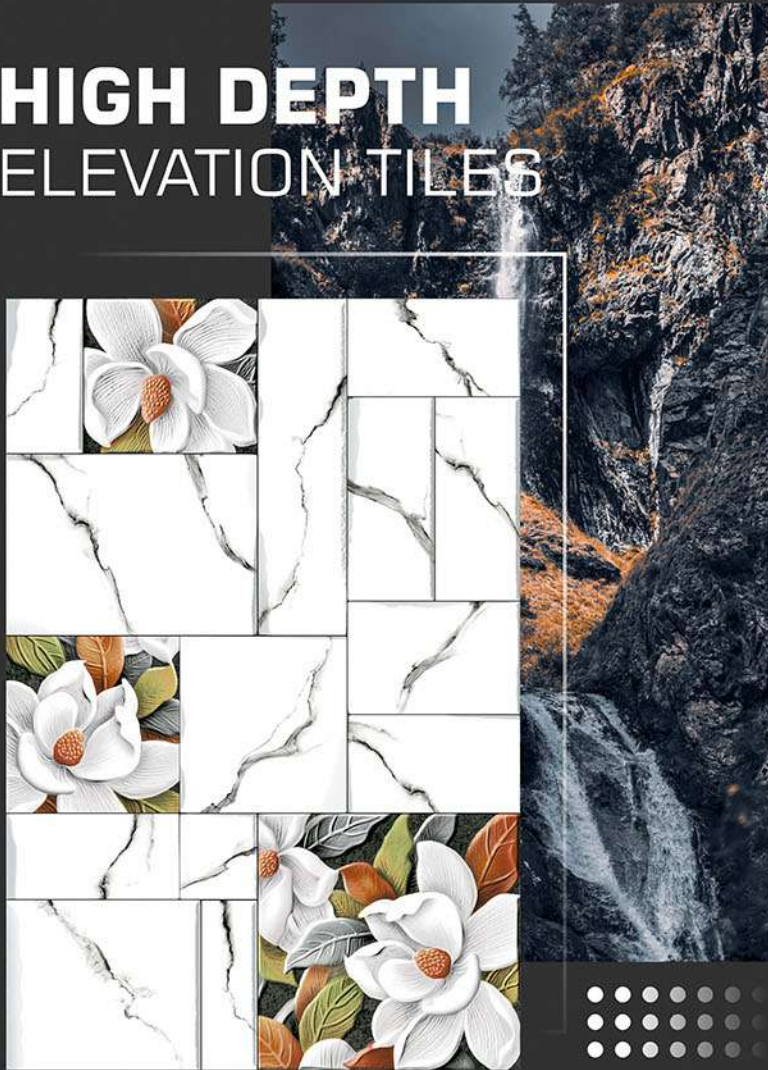

100%
waterproof

random
design

fire
resistance

zero
maintenance

300 X 450mm

HIGH DEPTH ELEVATION TILES

COOK ISLANDS - 03

eco friendly