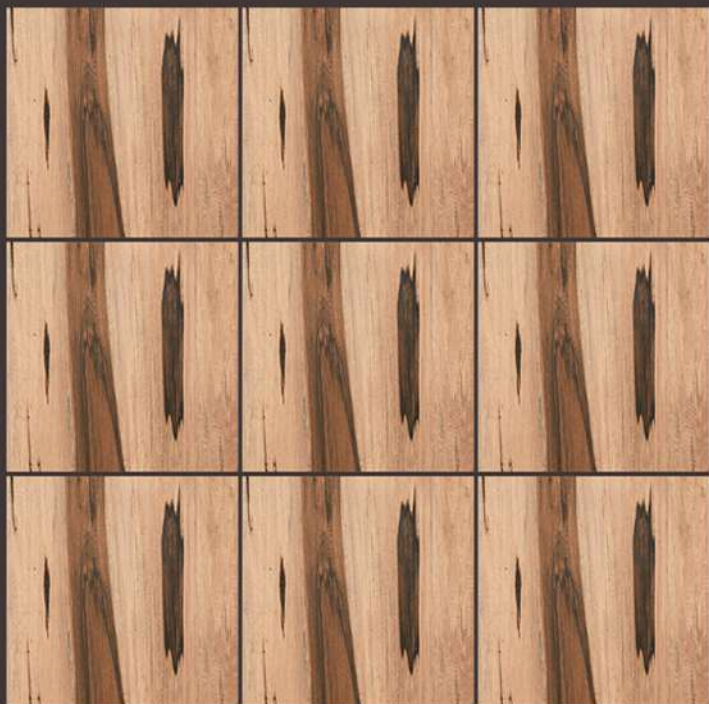

Wooden
Plain Series

Digital Floor Tile
300x300MM

10149