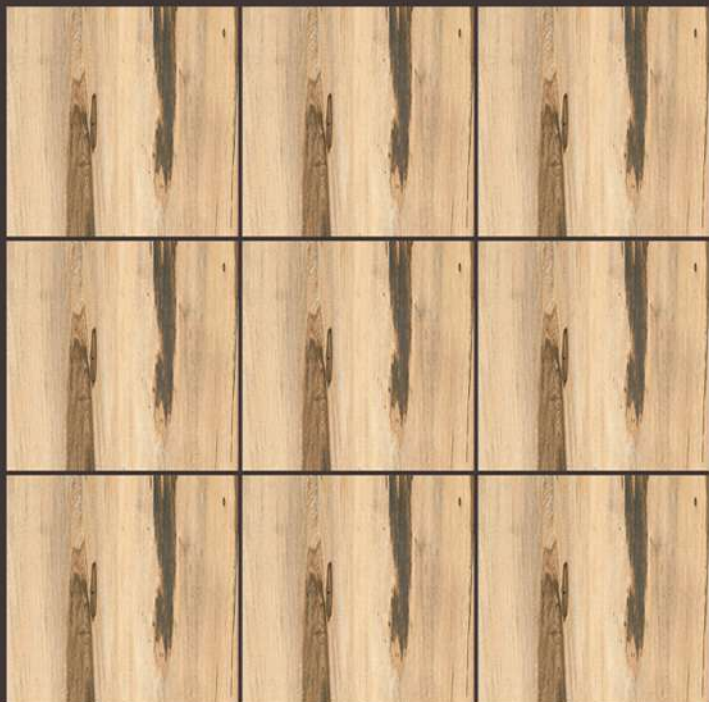

Wooden
Plain Series

Digital Floor Tile
300x300MM

10148