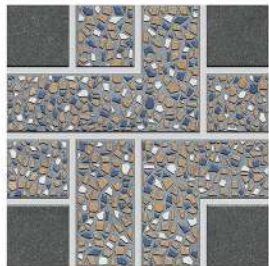

DESIGN NO.- 30113
PUNCH SURFACE