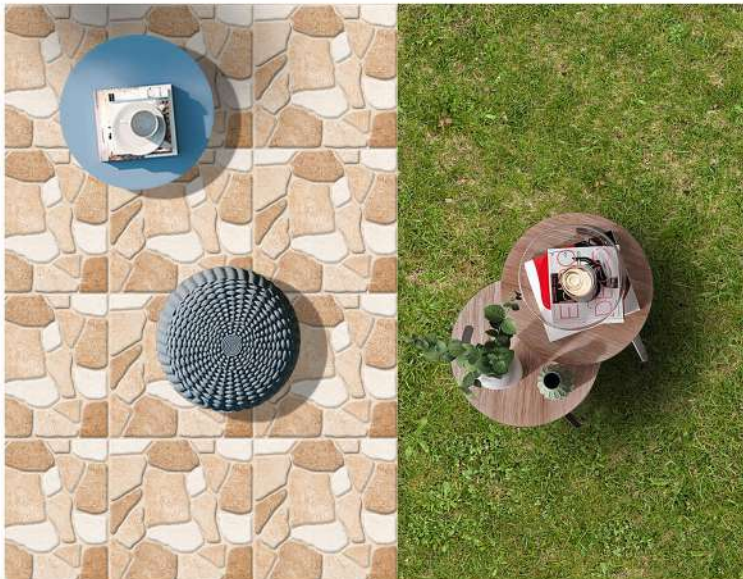

WHITE BODY HEAVY DUTY
OUTDOOR TILES

DESIGN NO.- 20101
PUNCH SURFACE

DESIGN NO.- 20105
PUNCH SURFACE

DESIGN NO.- 20107
PUNCH SURFACE

DESIGN NO.- 20113
PUNCH SURFACE

**PARKING TILES
300X300 MM**

**WHITE BODY HEAVY DUTY
OUTDOOR TILES**