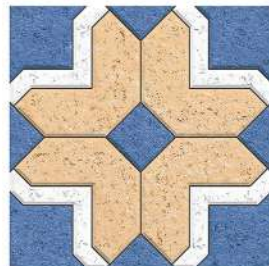

DESIGN NO.- 41107
PUNCH SURFACE