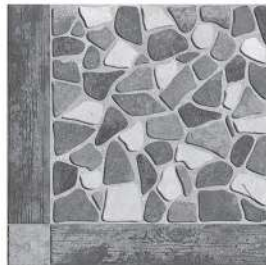

DESIGN NO.- 21116
PUNCH SURFACE