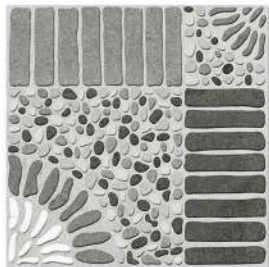

WHITE BODY HEAVY DUTY
OUTDOOR TILES

DESIGN NO.- 15101
PUNCH SURFACE

DESIGN NO.- 15102
PUNCH SURFACE

DESIGN NO.- 15105
PUNCH SURFACE

DESIGN NO.- 15106
PUNCH SURFACE

DESIGN NO.- 15126
PUNCH SURFACE

DESIGN NO.- 15127
PUNCH SURFACE

**PARKING TILES
300X300 MM**

**WHITE BODY HEAVY DUTY
OUTDOOR TILES**

DESIGN NO.- 15116
PUNCH SURFACE

DESIGN NO.- 15121
PUNCH SURFACE

DESIGN NO.- 15114
PUNCH SURFACE

DESIGN NO.- 15115
PUNCH SURFACE

DESIGN NO.- 14115
PUNCH SURFACE