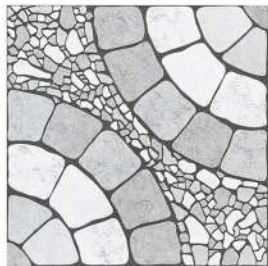

DESIGN NO.- 55106
PUNCH SURFACE