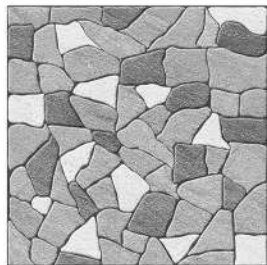

DESIGN NO.- 39114
PUNCH SURFACE