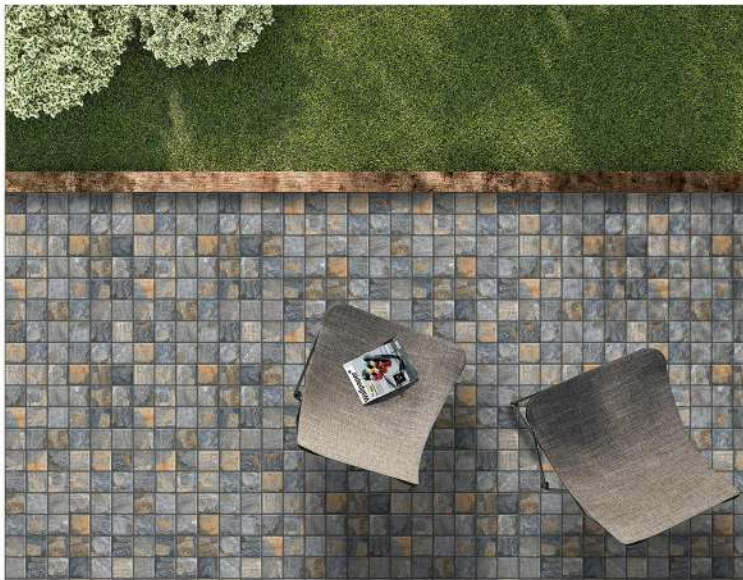

PARKING TILES
300X300 MM

WHITE BODY HEAVY DUTY
OUTDOOR TILES

DESIGN NO.- 52101
PUNCH SURFACE

DESIGN NO.- 52102
PUNCH SURFACE

DESIGN NO.- 52103
PUNCH SURFACE

DESIGN NO.- 52104
PUNCH SURFACE

DESIGN NO.- 49112-L
PUNCH SURFACE