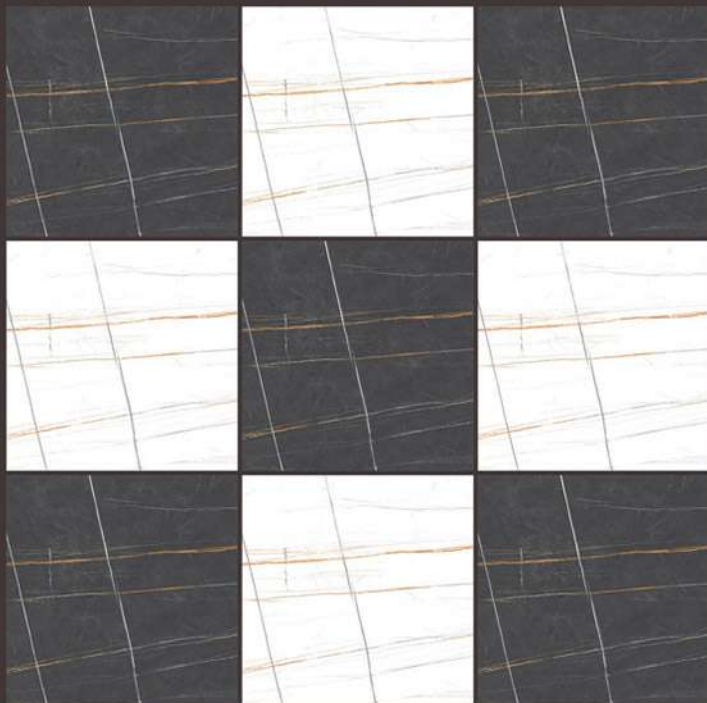

Marble
Plain Series

Digital Floor Tile
300x300MM

10377

10378