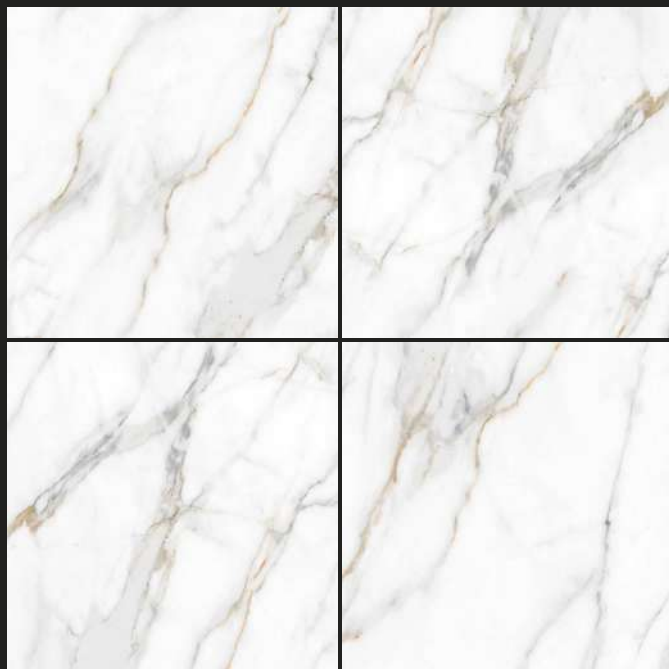

Design No: 168

12+SURFACE

100%
WATER PROOF

Design No.: **262**
Size: **600x600mm**
Finish: **Carving**

Design No: 262

12+SURFACE

100%
WATER PROOF

Design No.: **505**