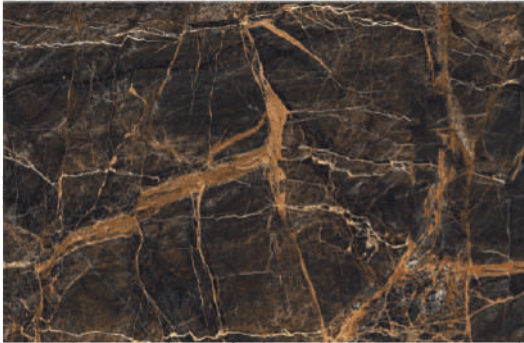

STEP

RISER

STEP TILES
GVT SERIES
300X900MM

RISER TILES
GVT SERIES
200X900MM

GVT SERIES
VITRIFIED
STEP & RISER

Matt Finish

158

STEP