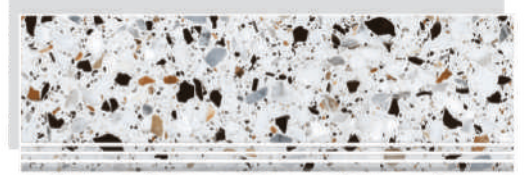

RISER

STEP TILES
GVT SERIES
300X900MM

RISER TILES
GVT SERIES
200X900MM

GVT SERIES
VITRIFIED
STEP & RISER

Matt Finish

175

STEP

RISER