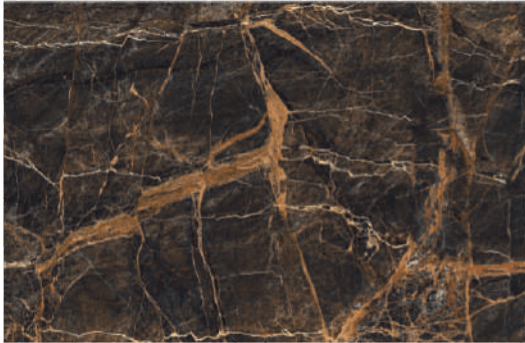

159

STEP

RISER

STEP TILES
GVT SERIES
300X900MM

RISER TILES
GVT SERIES
200X900MM

GVT SERIES
VITRIFIED
STEP & RISER

Matt Finish

104