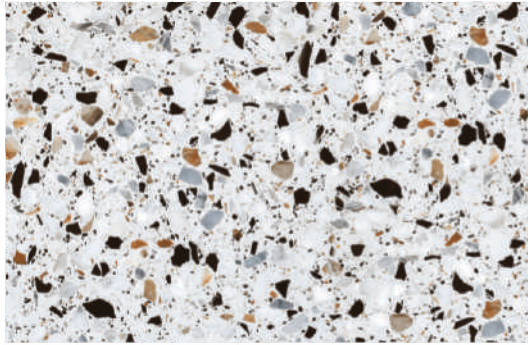

RISER

STEP TILES
GVT SERIES
300X900MM

RISER TILES
GVT SERIES
200X900MM

GVT SERIES
VITRIFIED
STEP & RISER

Matt Finish

175

STEP

RISER