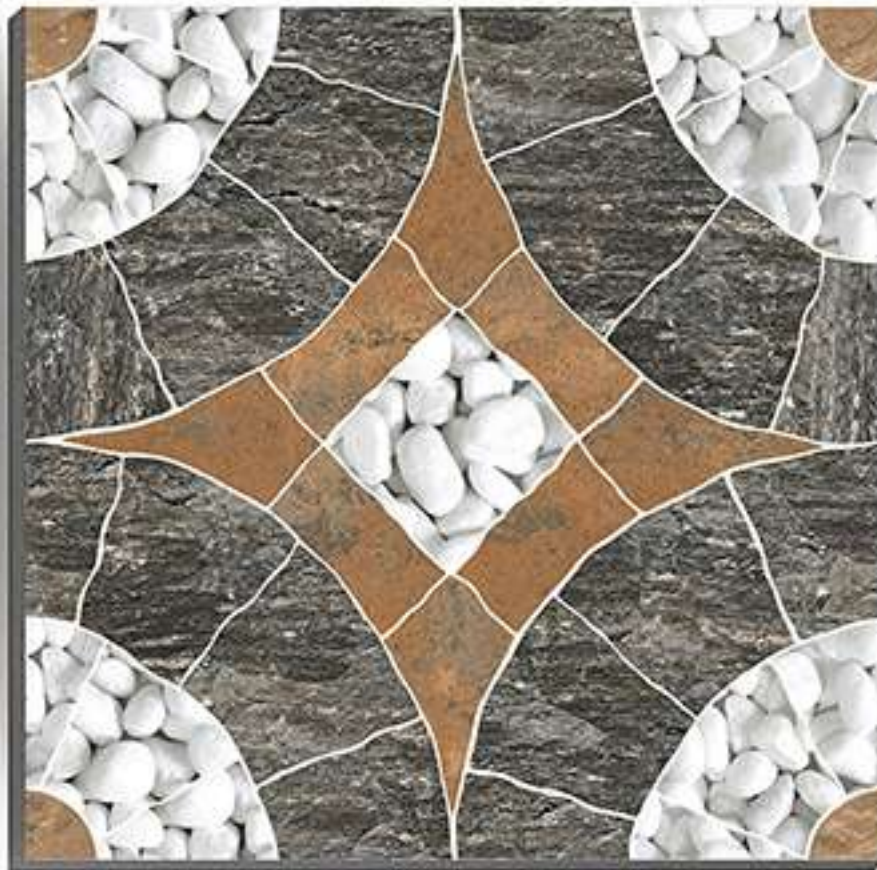

NEW RUSTIC SERIES

PUNCH

12008

Thickness
12 mm

HEAVY DUTY

400X Digital Vitrified
400MM Parking Tiles

PUNCH SERIES

PUNCH