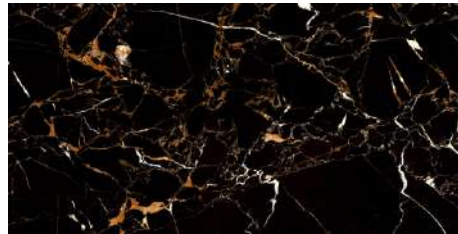

Matt Finish

REAL VIEW

Lapato sugar

Step : 1200x300mm
Riser : 1200x200mm

807

STEP

RISER

Matt Finish