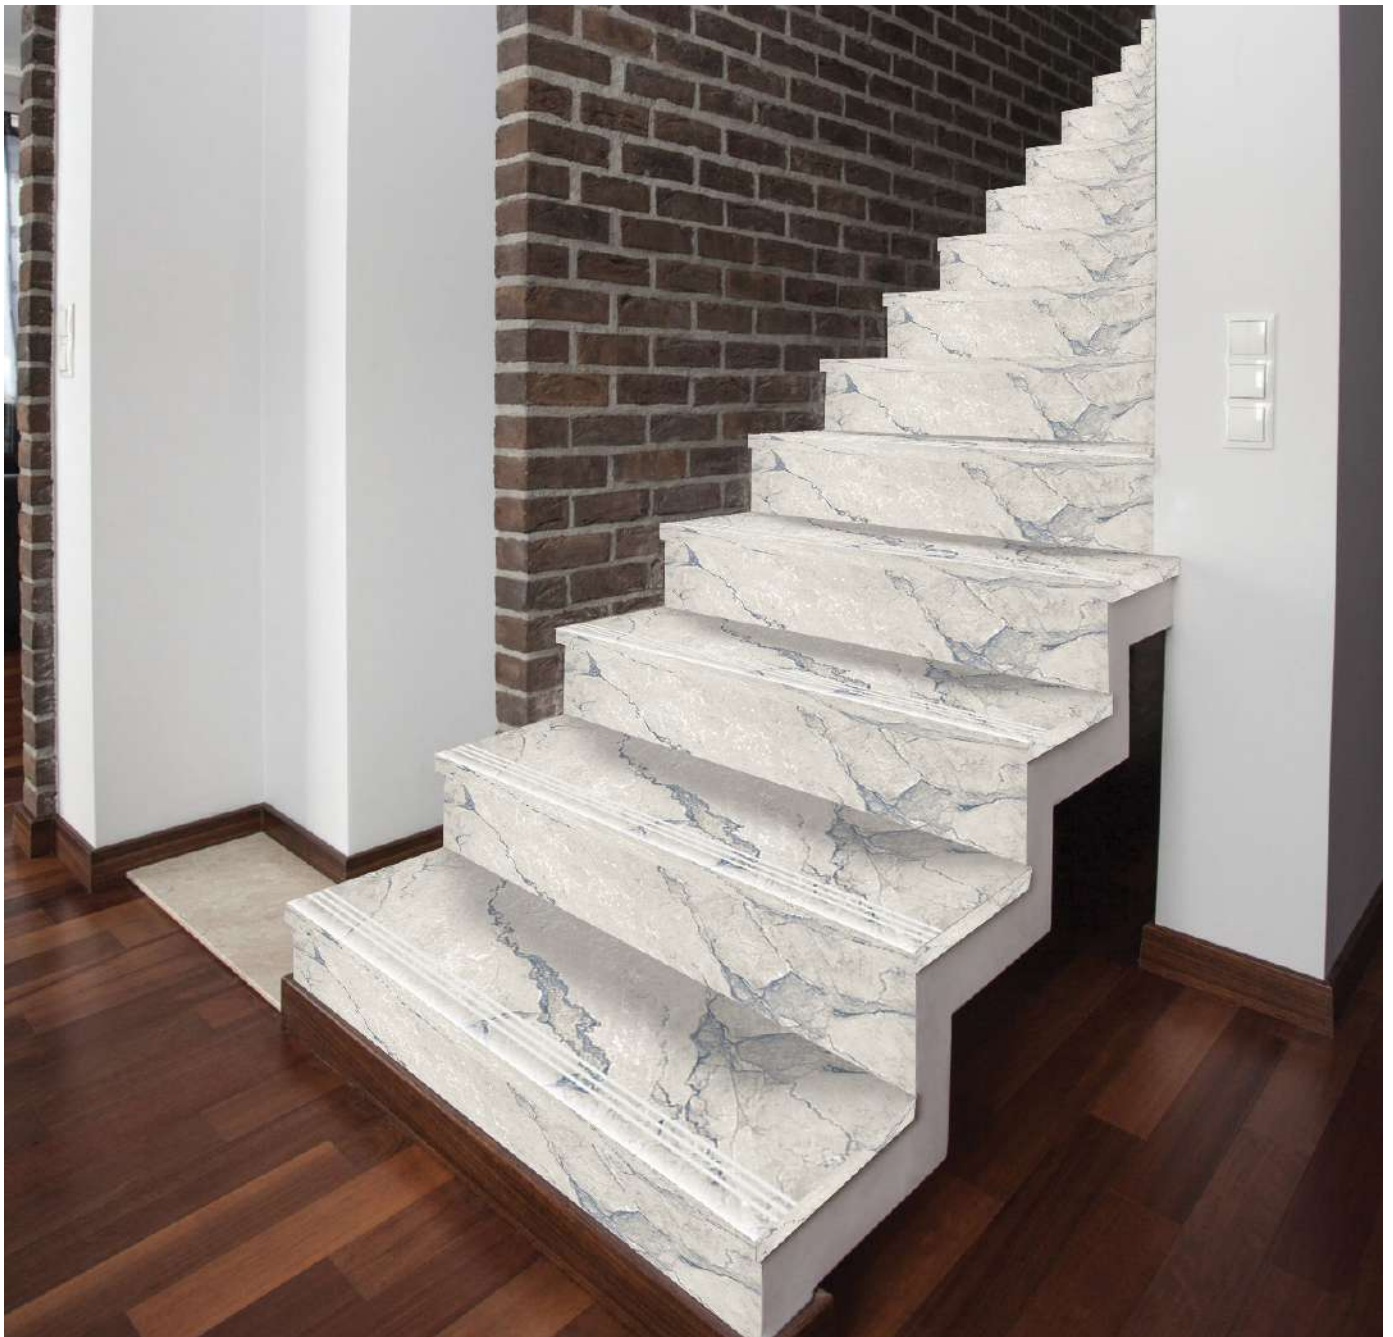

STEP

RISER

Matt Finish

REAL VIEW

Lapato sugar

Step : 1200x300mm
Riser : 1200x200mm

805

STEP

RISER

Matt Finish

REAL VIEW

Lapato sugar

Step : 1200x300mm
Riser : 1200x200mm

806

STEP

RISER