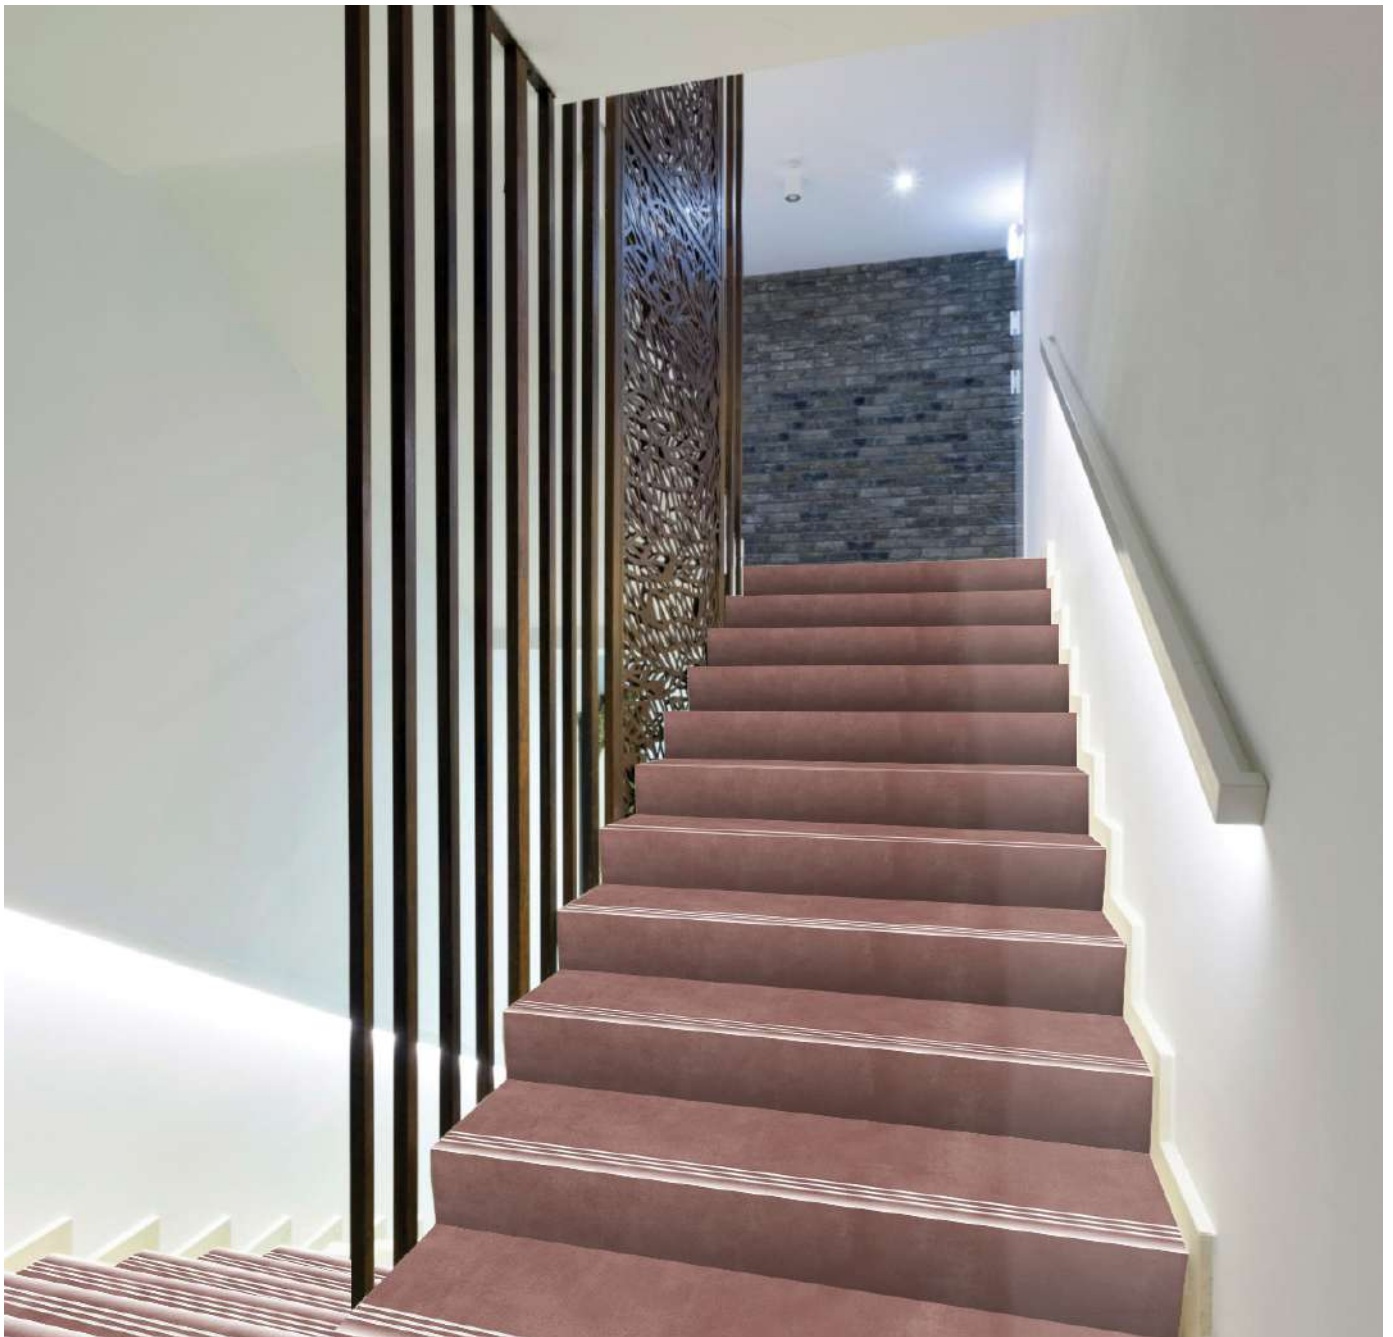

RISER

Matt Finish

REAL VIEW

Lapato sugar

Step : 1200x300mm
Riser : 1200x200mm

806

STEP

RISER

Matt Finish

REAL VIEW

Lapato sugar

Step : 1200x300mm
Riser : 1200x200mm

807

STEP

RISER

Matt Finish