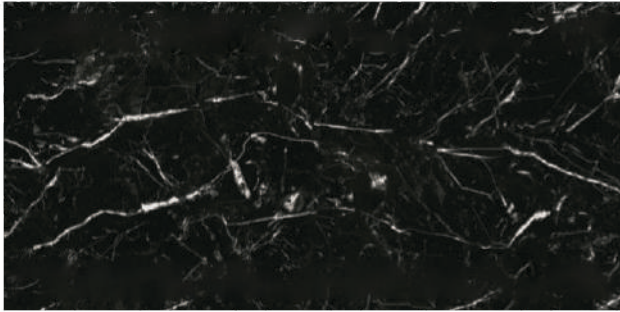

STEP TILES
PIXEL SERIES
300X1200MM

RISER TILES
PIXEL SERIES
200X1200MM

PIXEL SERIES
GVT VITRIFIED
STEP & RISER

Matt Finish