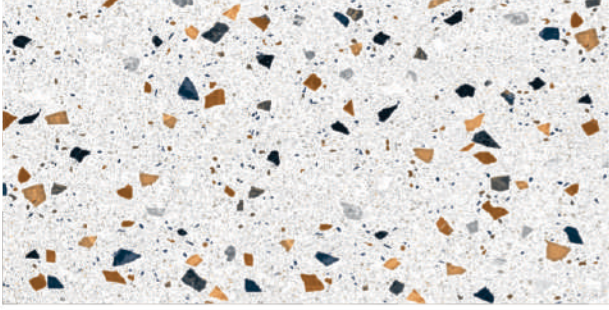

STEP TILES
PIXEL SERIES
300X1200MM

RISER TILES
PIXEL SERIES
200X1200MM

PIXEL SERIES
GVT VITRIFIED
STEP & RISER

Matt Finish