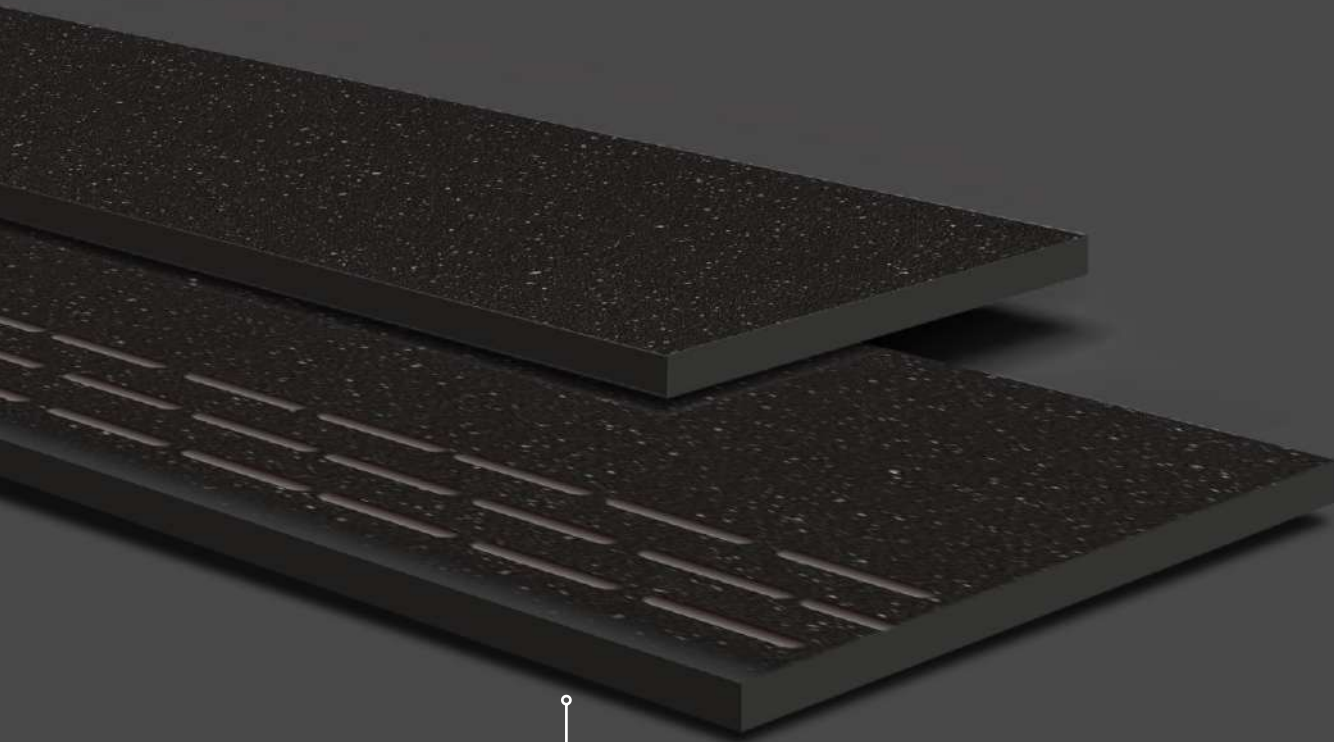

DECORATE YOUR 
DREAM HOUSE

Vitrified Step & Riser Tiles

4 F E E T

FULL BODY

STEP & RISER

STEP : 1200 X 300MM

RISER : 1200 X 200MM

STEP TILES

FULL BODY
300X1200MM

RISER TILES

FULL BODY
200X1200MM

FULL BODY

VITRIFIED
STEP & RISER

Matt Finish

15MM
THICKNESS

251 - Galaxy choco

STEP

RISER

STEP TILES
FULL BODY
300X1200MM

RISER TILES
FULL BODY
200X1200MM

FULL BODY
VITRIFIED
STEP & RISER

Matt Finish

15MM
THICKNESS

252 - Galaxy Z Black