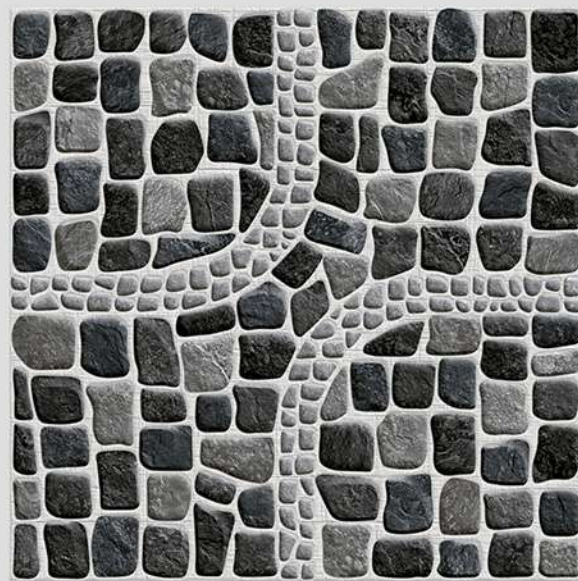

Size
500x
500mm

Series
FRISTON

FRISTON 04

WITH
RANDOMS

PUNCH
DESIGNS

MATT
FINISH

ANTI SLIP
MATERIAL