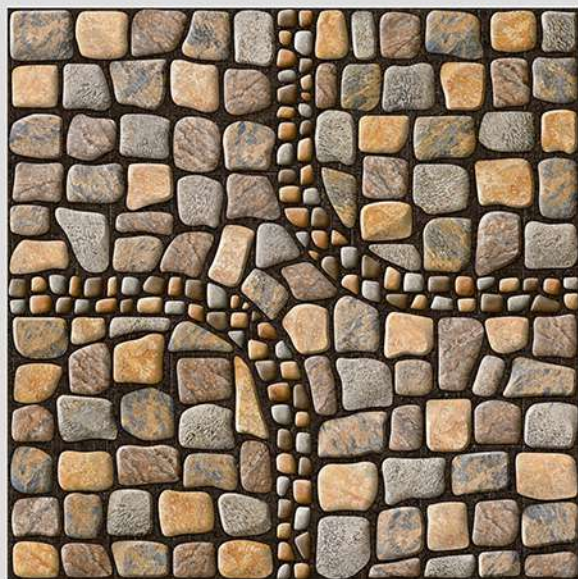

WITH
RANDOMS

PUNCH
DESIGNS

MATT
FINISH

ANTI SLIP
MATERIAL

Size
500x
500mm

Series
FRISTON

FRISTON 09

WITH
RANDOMS