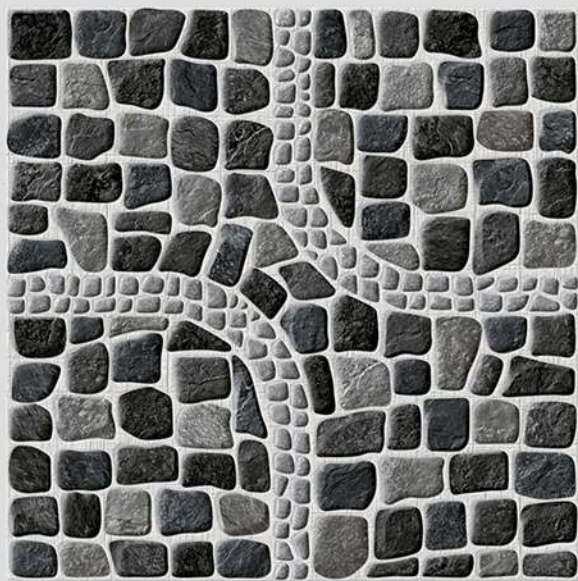

Size
500x
500mm

Series
FRISTON

FRISTON 04

WITH
RANDOMS

PUNCH
DESIGNS

MATT
FINISH

ANTI SLIP
MATERIAL