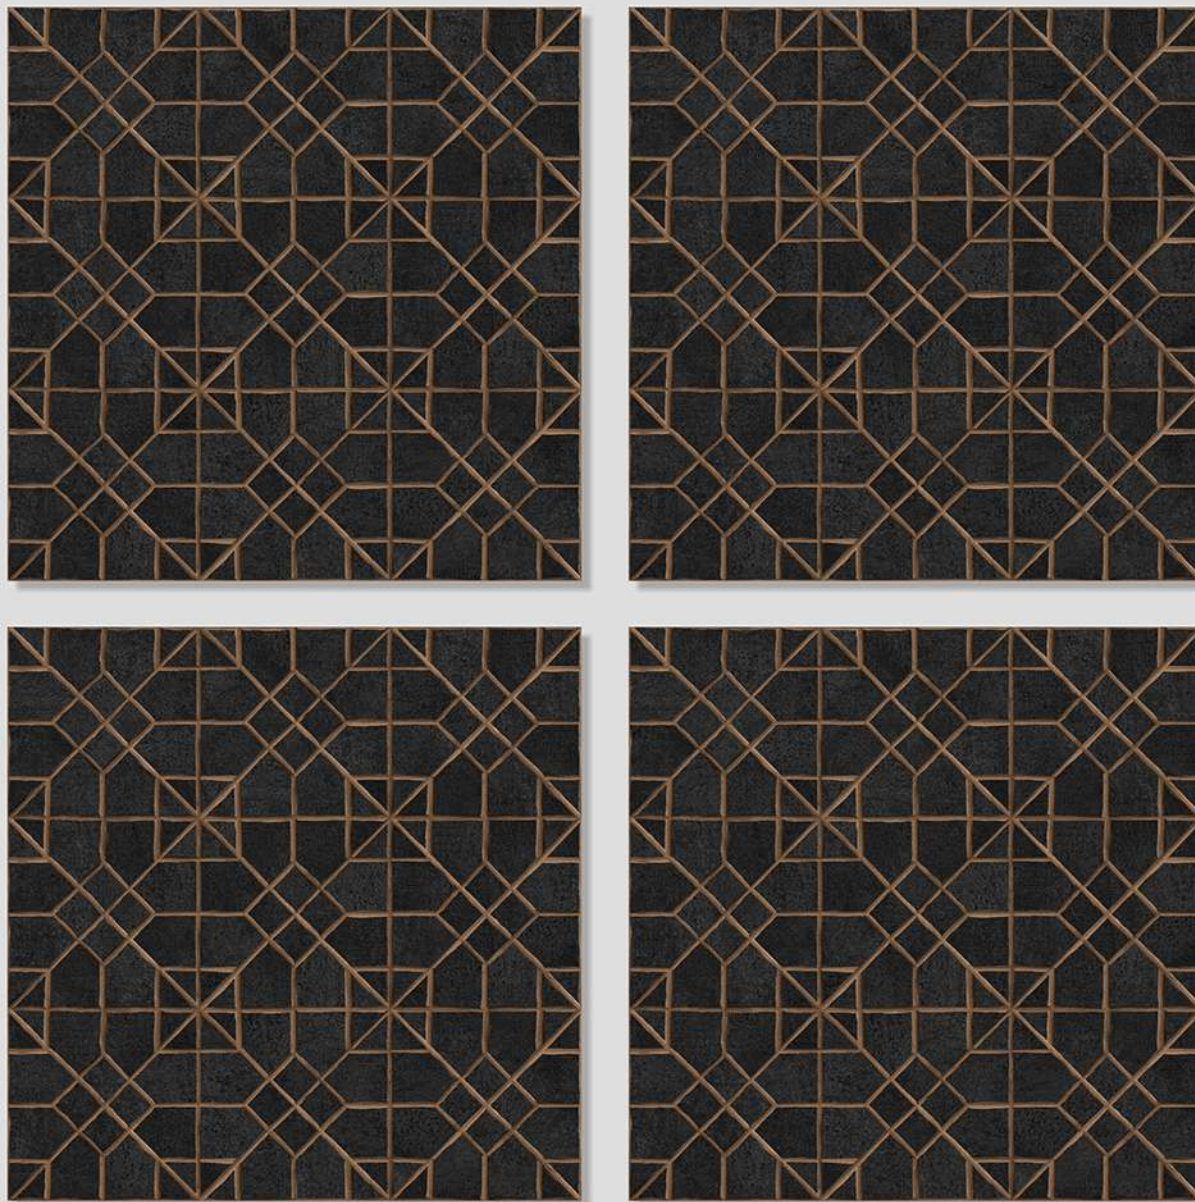

ANTI SLIP
MATERIAL

Size
500x
500mm

Series
ASPEN

ASPEN 10

WITH
RANDOMS

PUNCH
DESIGNS

MATT
FINISH

ANTI-SLIP
MATERIAL