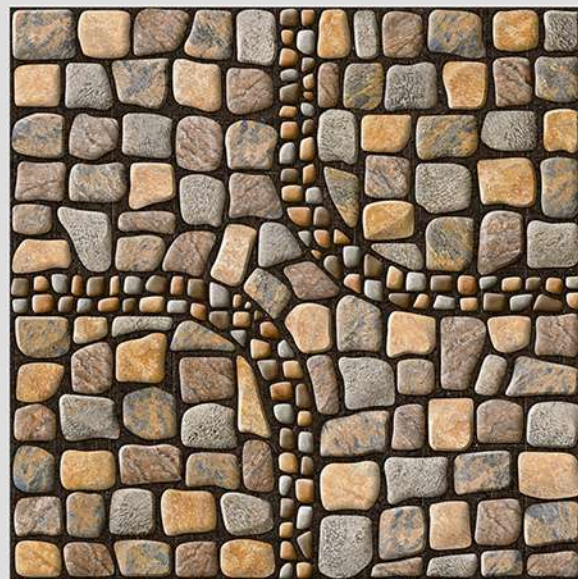

WITH
RANDOMS

PUNCH
DESIGNS

MATT
FINISH

ANTI SLIP
MATERIAL

Size
500x
500mm

Series
FRISTON

FRISTON 09

WITH
RANDOMS