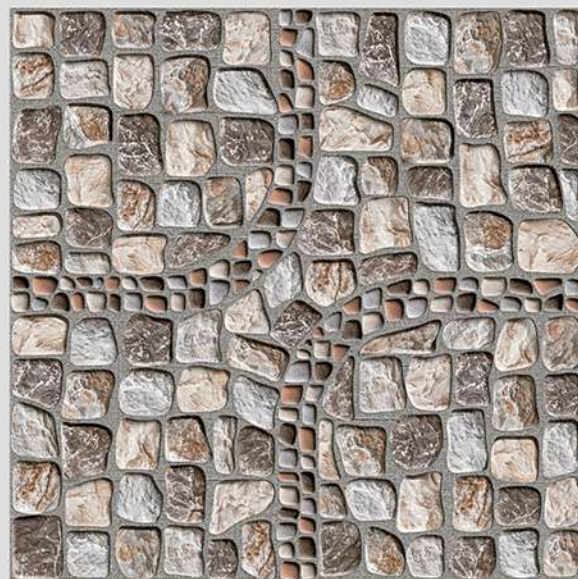

Size
500x
500mm

Series
FRISTON

FRISTON 12

WITH
RANDOMS

PUNCH
DESIGNS

MATT
FINISH

ANTI SLIP
MATERIAL