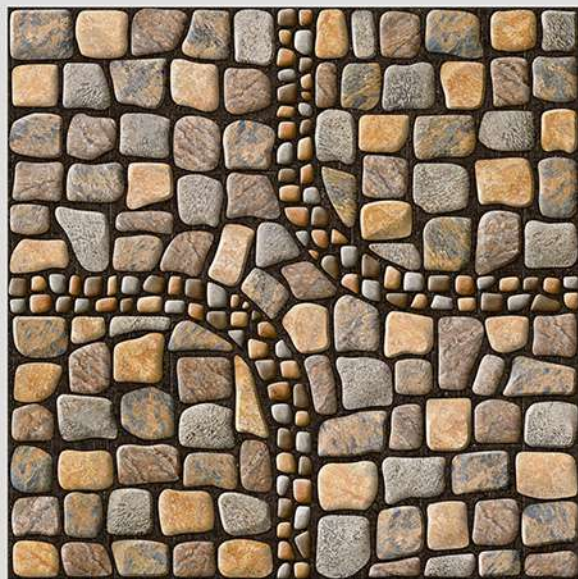

WITH
RANDOMS

PUNCH
DESIGNS

MATT
FINISH

ANTI SLIP
MATERIAL

Size
500x
500mm

Series
FRISTON

FRISTON 09

WITH
RANDOMS