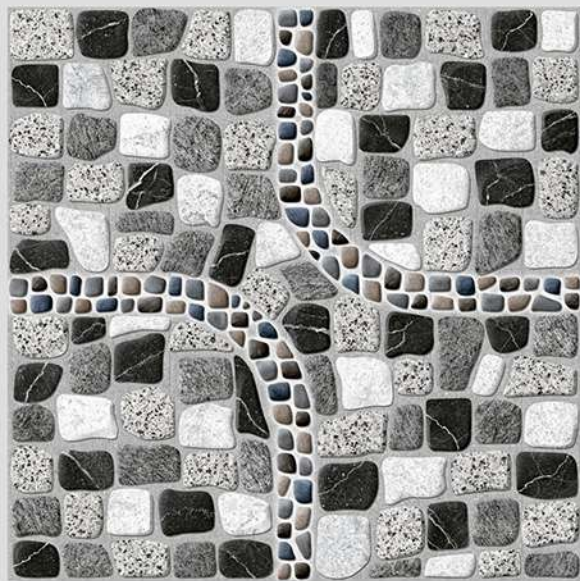

FRISTON 07

WITH
RANDOMS

PUNCH
DESIGNS

MATT
FINISH

ANTI SLIP
MATERIAL

Size
500x
500mm

Series
FRISTON

FRISTON 08