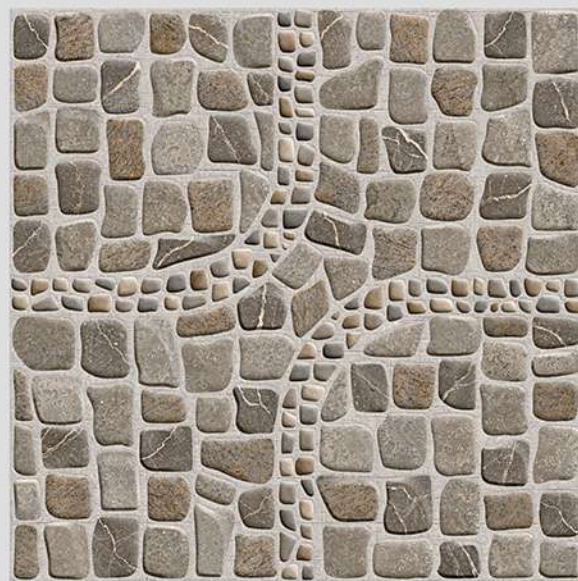

Series
FRISTON

FRISTON 06

WITH
RANDOMS

PUNCH
DESIGNS

MATT
FINISH

ANTI-SLIP
MATERIAL

Size
500x
500mm

Series
FRISTON