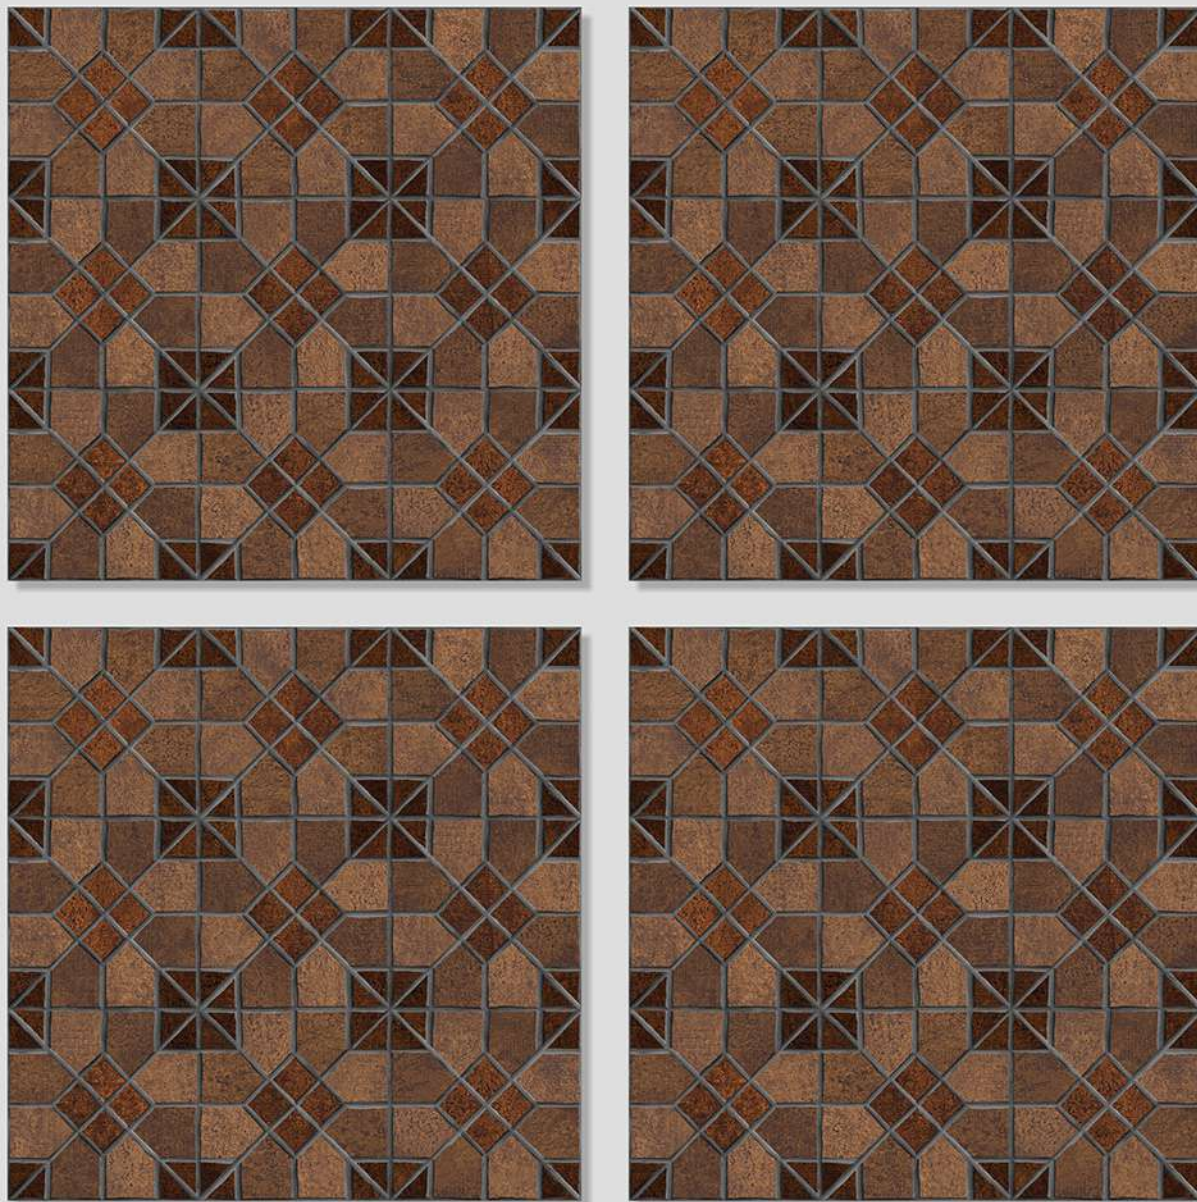

Size
500x
500mm

Series
ASPEN

ASPEN 04