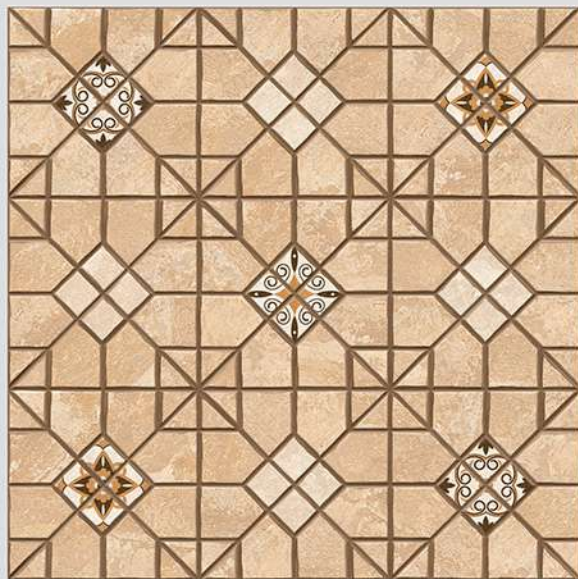

WITH
RANDOMS

PUNCH
DESIGNS

MATT
FINISH

ANTISLIP
MATERIAL

Size
500x
500mm

Series
ASPEN

ASPEN 15

WITH
RANDOMS