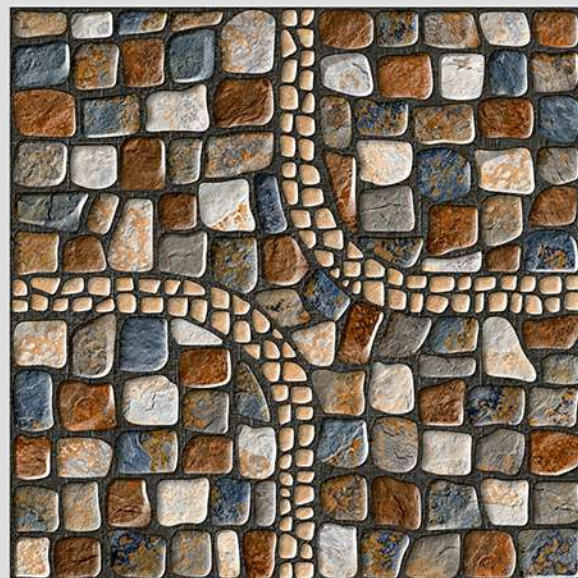

Size
500x
500mm

Series
FRISTON

FRISTON 03

WITH
RANDOMS

PUNCH
DESIGNS

MATT
FINISH

ANTI-SLIP
MATERIAL