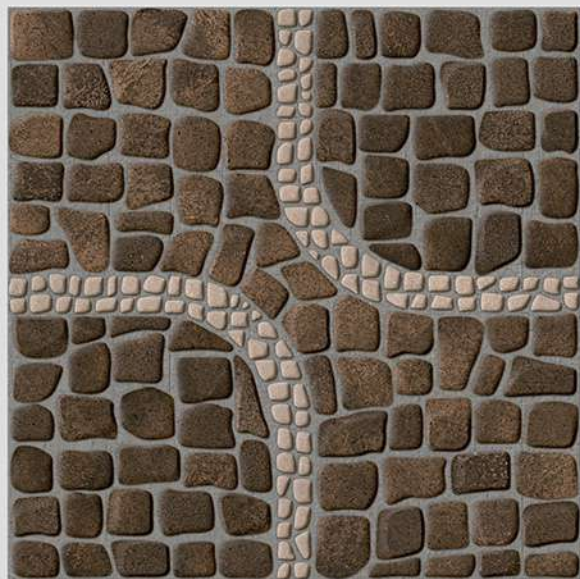

FRISTON 10

Size
500x
500mm

Series
FRISTON

WITH
RANDOMS

PUNCH
DESIGNS

MATT
FINISH

ANTI-SLIP
MATERIAL