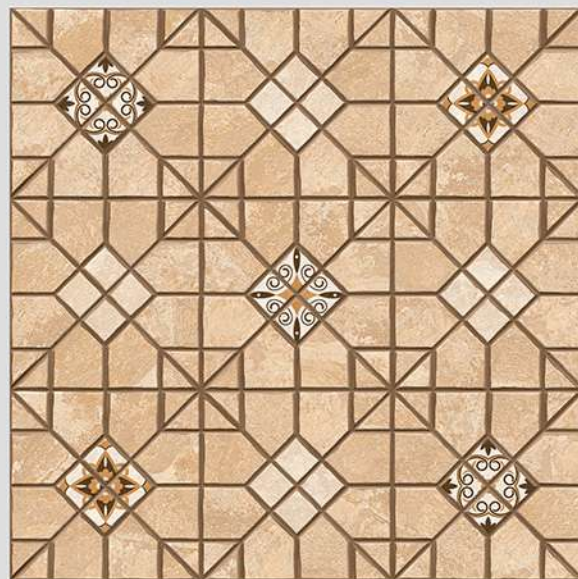

WITH
RANDOMS

PUNCH
DESIGNS

MATT
FINISH

ANTISLIP
MATERIAL

Size
500x
500mm

Series
ASPEN

ASPEN 15

WITH
RANDOMS