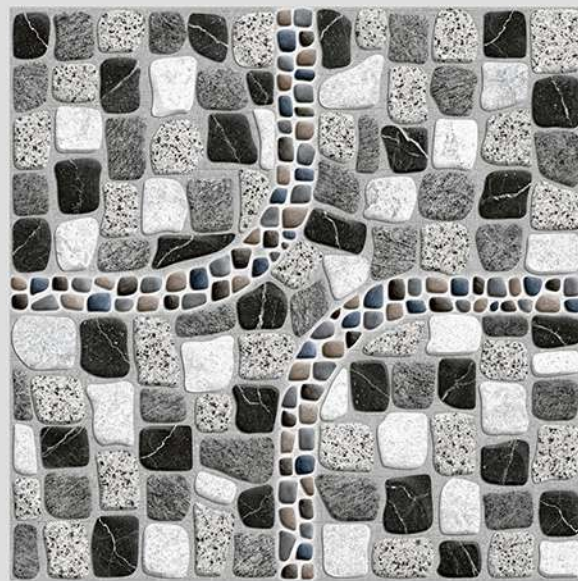

FRISTON 07

WITH
RANDOMS

PUNCH
DESIGNS

MATT
FINISH

ANTI SLIP
MATERIAL

Size
500x
500mm

Series
FRISTON

FRISTON 08