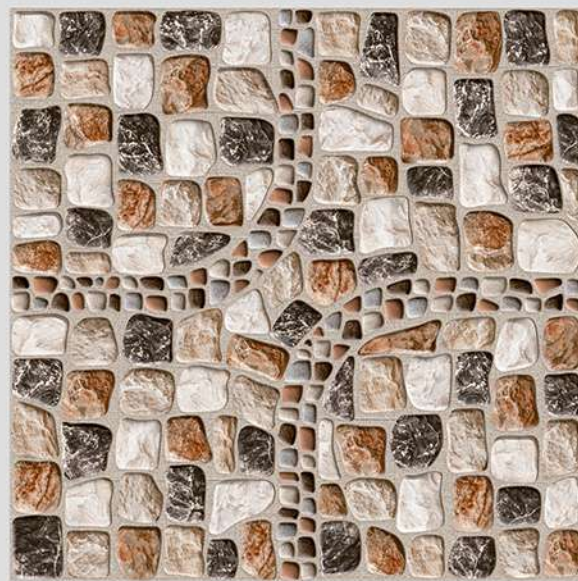

Series
FRISTON

FRISTON 14

WITH
RANDOMS

PUNCH
DESIGNS

MATT
FINISH

ANTI-SLIP
MATERIAL

Size
500x
500mm

Series
FRISTON