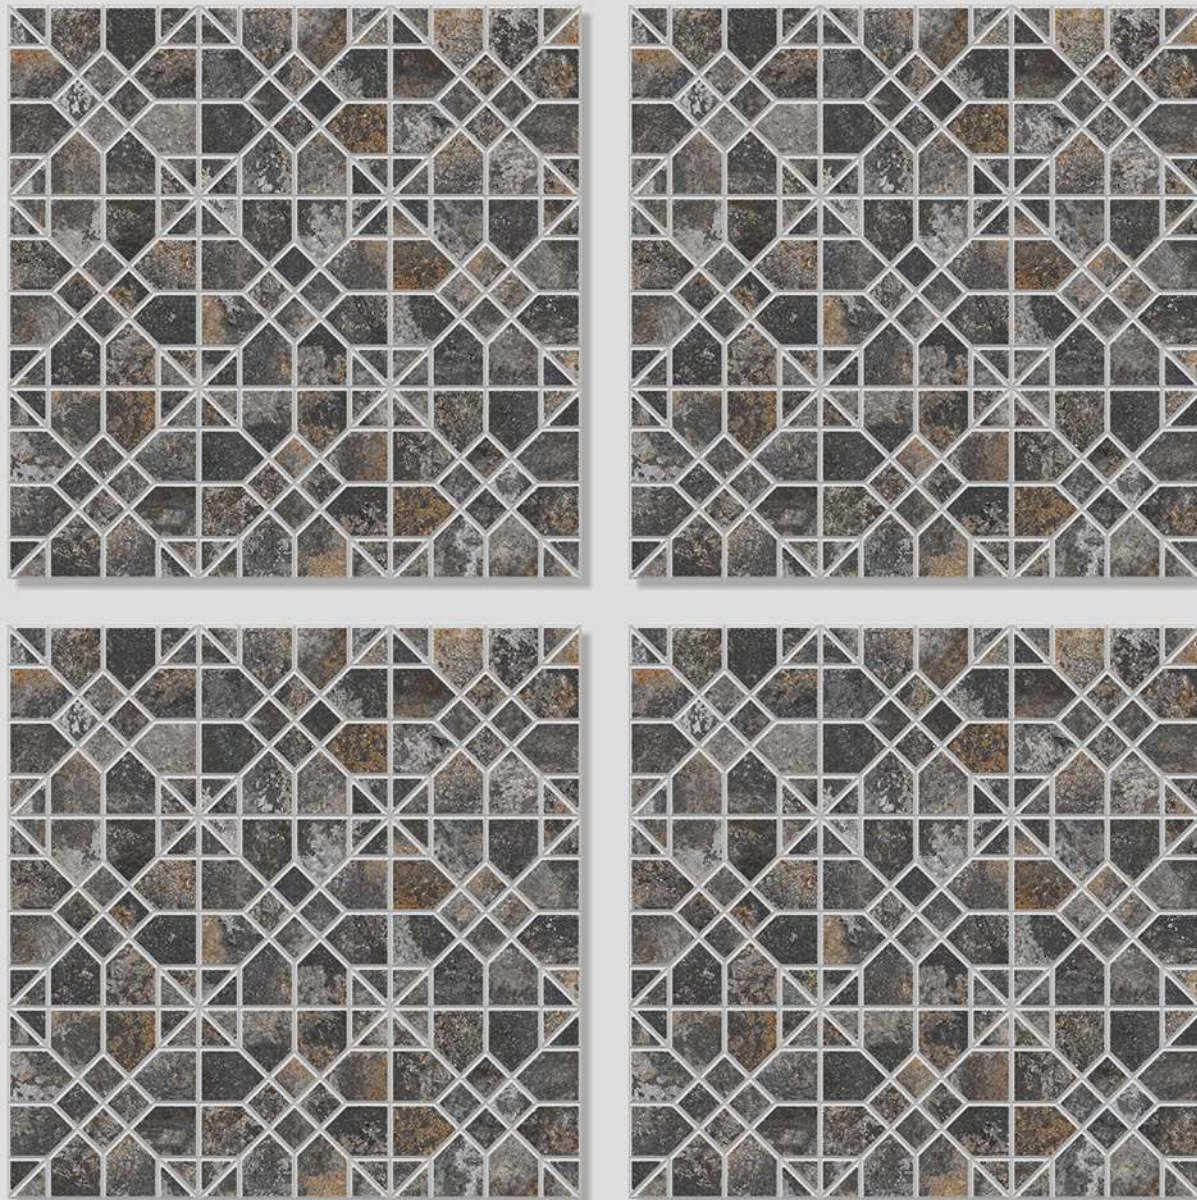

ASPEN 11

ASPEN 13 A

ASPEN 13 B

Size
500x
500mm

Series
ASPEN

ASPEN 12