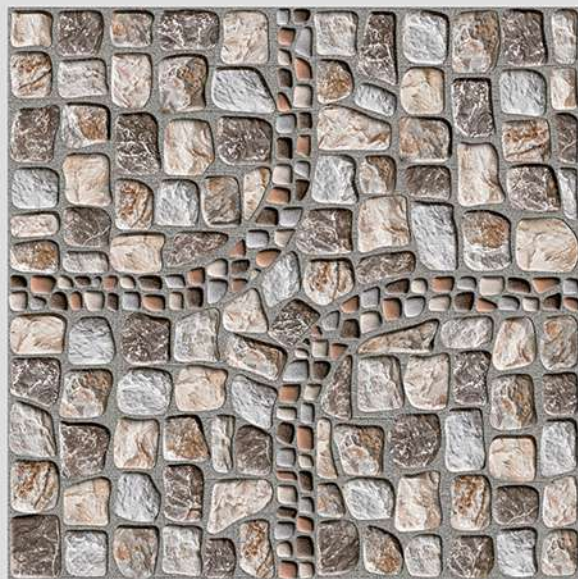

Size
500x
500mm

Series
FRISTON

FRISTON 12

WITH
RANDOMS

PUNCH
DESIGNS

MATT
FINISH

ANTI SLIP
MATERIAL