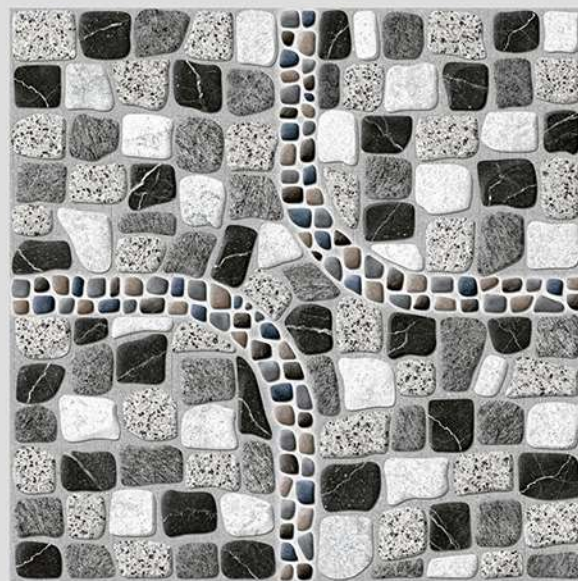

FRISTON 07

WITH
RANDOMS

PUNCH
DESIGNS

MATT
FINISH

ANTI SLIP
MATERIAL

Size
500x
500mm

Series
FRISTON

FRISTON 08