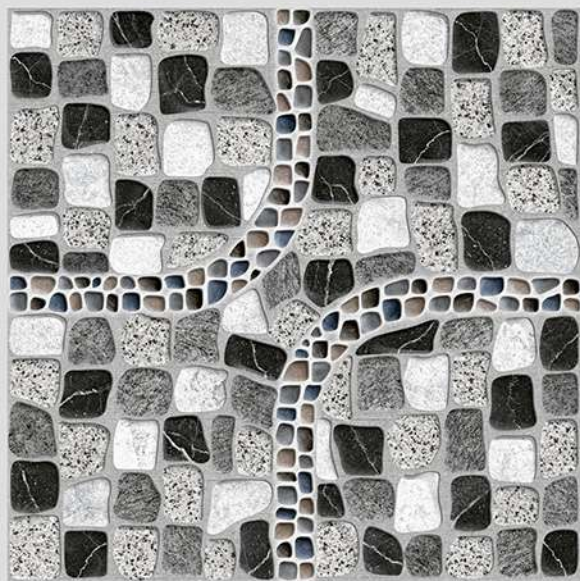

FRISTON 07

WITH
RANDOMS

PUNCH
DESIGNS

MATT
FINISH

ANTI SLIP
MATERIAL

Size
500x
500mm

Series
FRISTON

FRISTON 08