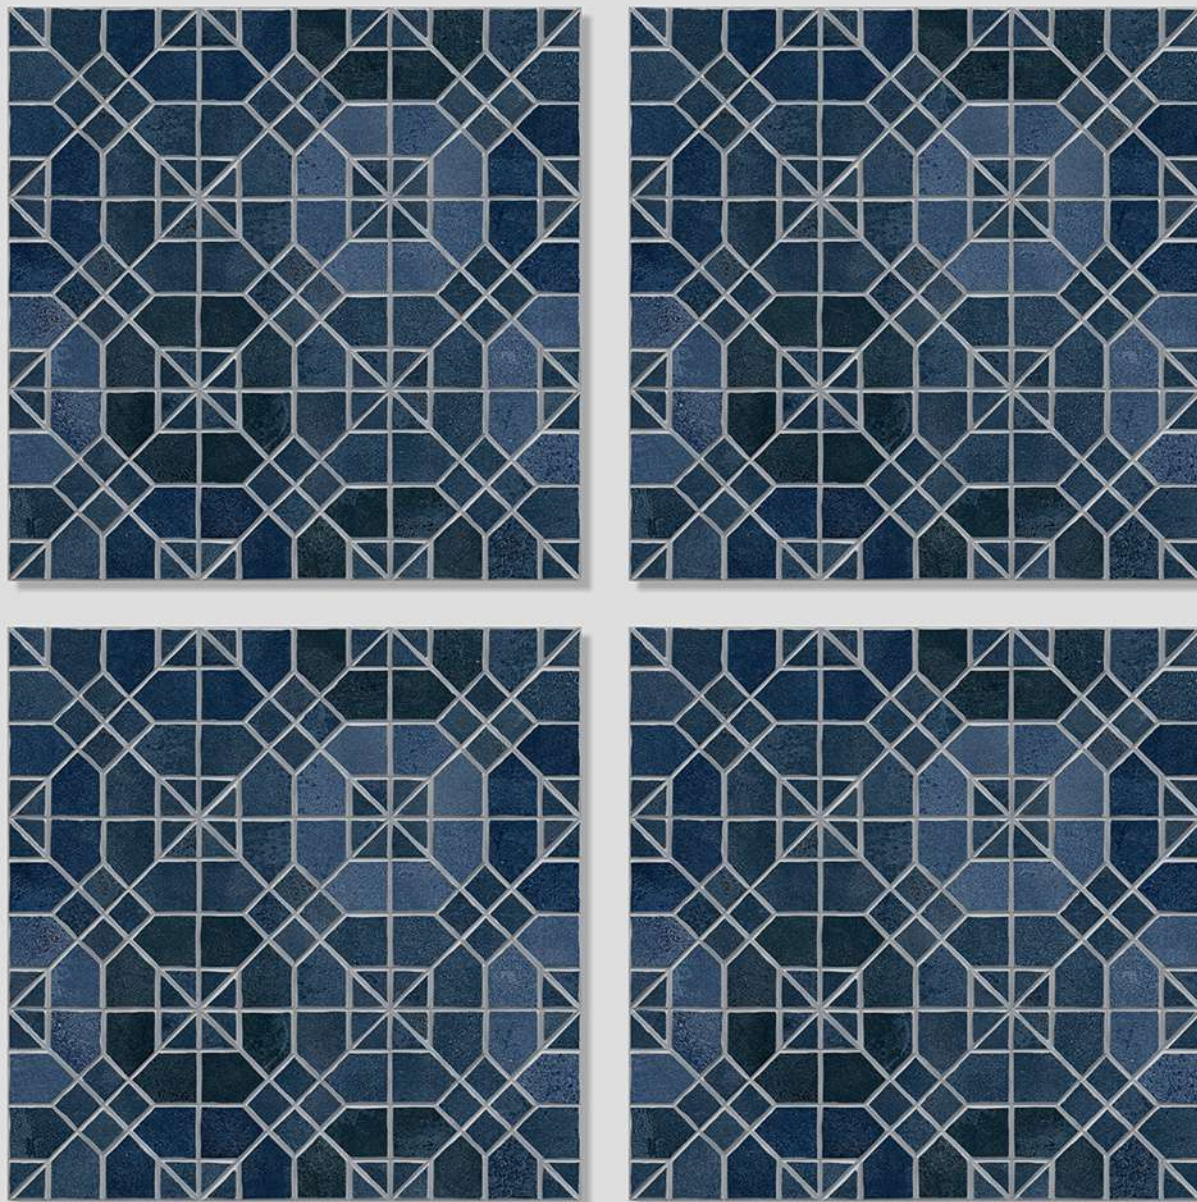

MATT
FINISH

ANTI SLIP
MATERIAL

Size
500x
500mm

Series
ASPEN

ASPEN 04

Size
500x
500mm

Series
ASPEN

ASPEN 05