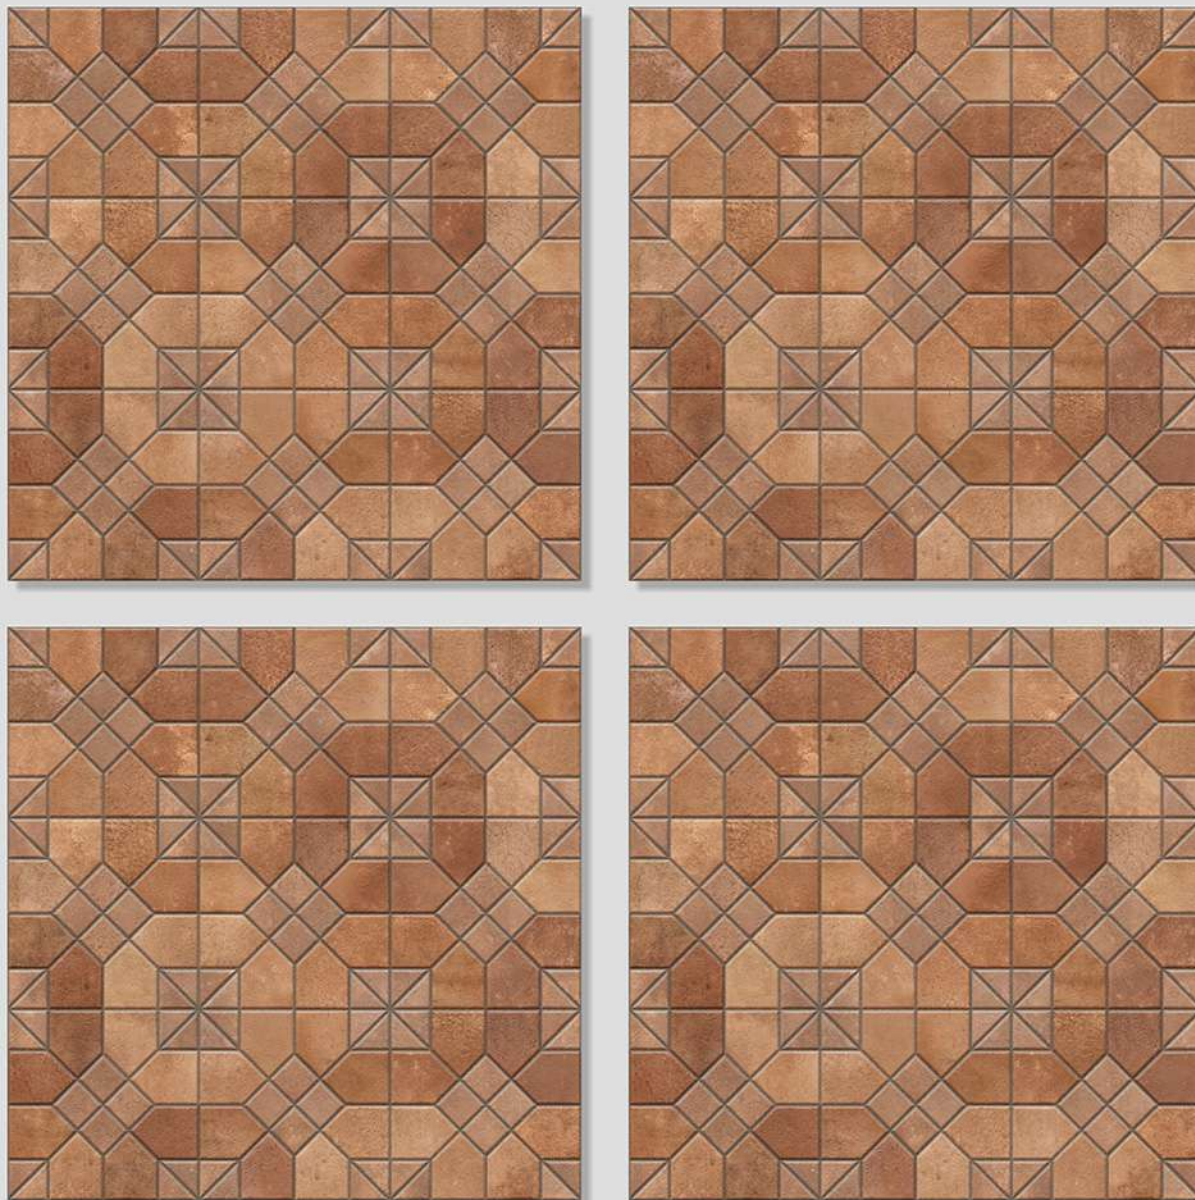

**DESIGN
&
NATURE**

500x500mm

HEAVY DUTY
VITRIFIED PARKING TILES

12mm
thickness

Size
500x
500mm

Series
ASPEN

ASPEN 02

WITH
RANDOMS