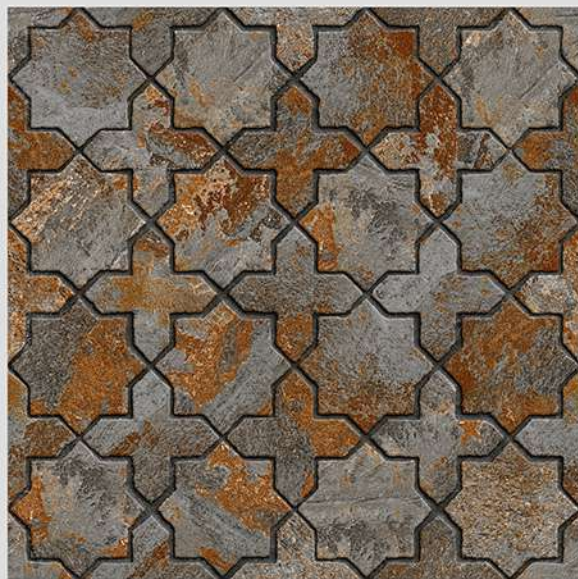

Size
500x
500mm

Series
CIBOLA

CIBOLA 13

WITH
RANDOMS

PUNCH
DESIGNS

MATT
FINISH

ANTI-SLIP
MATERIAL