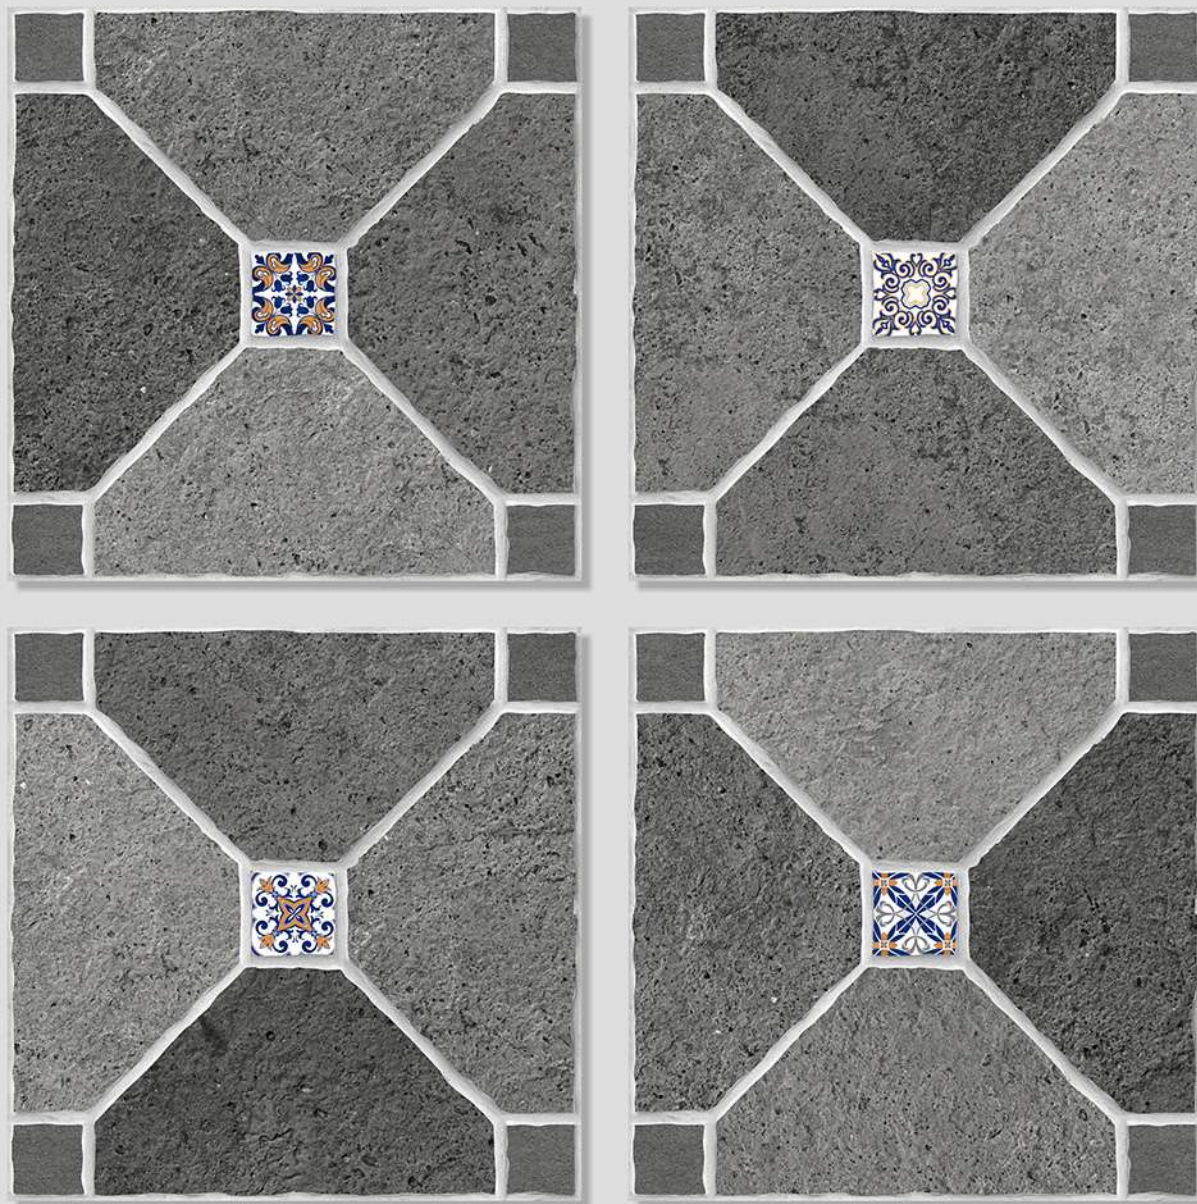

PUNCH  
DESIGNS

MATT  
FINISH

ANTI SLIP  
MATERIAL

Size  
500x  
500mm

Series  
MOZATO

MOZATO 12

Size  
500x  
500mm

Series  
MOZATO