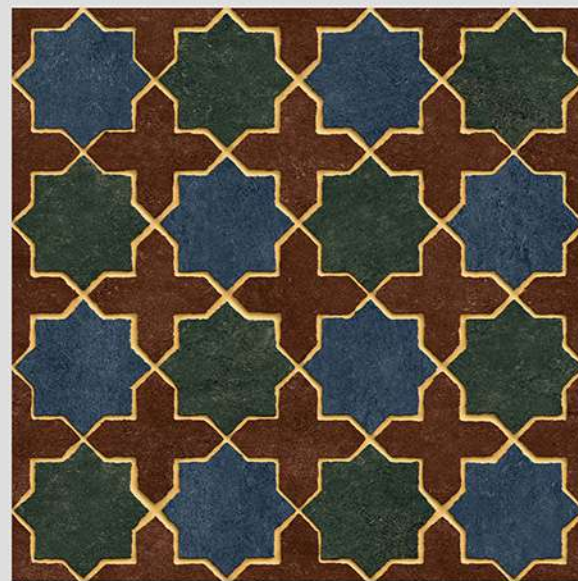

MATT  
FINISH

ANTI SLIP  
MATERIAL

Size  
500x  
500mm

Series  
CIBOLA

CIBOLA 09

Size  
500x  
500mm

Series  
CIBOLA

CIBOLA 10