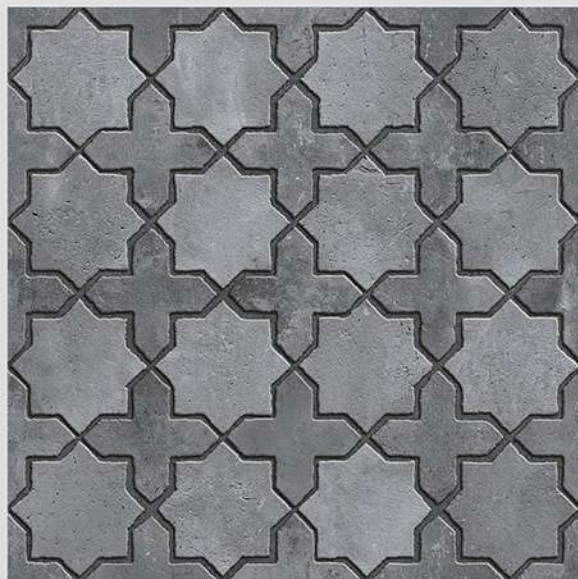

**DESIGN  
&  
NATURE**

**500x500mm**

**HEAVY DUTY**  
VITRIFIED PARKING TILES

12mm  
**thickness**

Size  
500x  
500mm

Series  
CIBOLA

CIBOLA 03

Size  
500x  
500mm

Series  
CIBOLA

CIBOLA 04

Size  
500x  
500mm

Series  
CIBOLA

CIBOLA 05

Size  
500x  
500mm

Series  
CIBOLA

CIBOLA 06

WITH  
RANDOMS

PUNCH  
DESIGNS

MATT  
FINISH

ANTI-SLIP  
MATERIAL

Size  
500x  
500mm

Series  
CIBOLA

CIBOLA 07

WITH  
RANDOMS