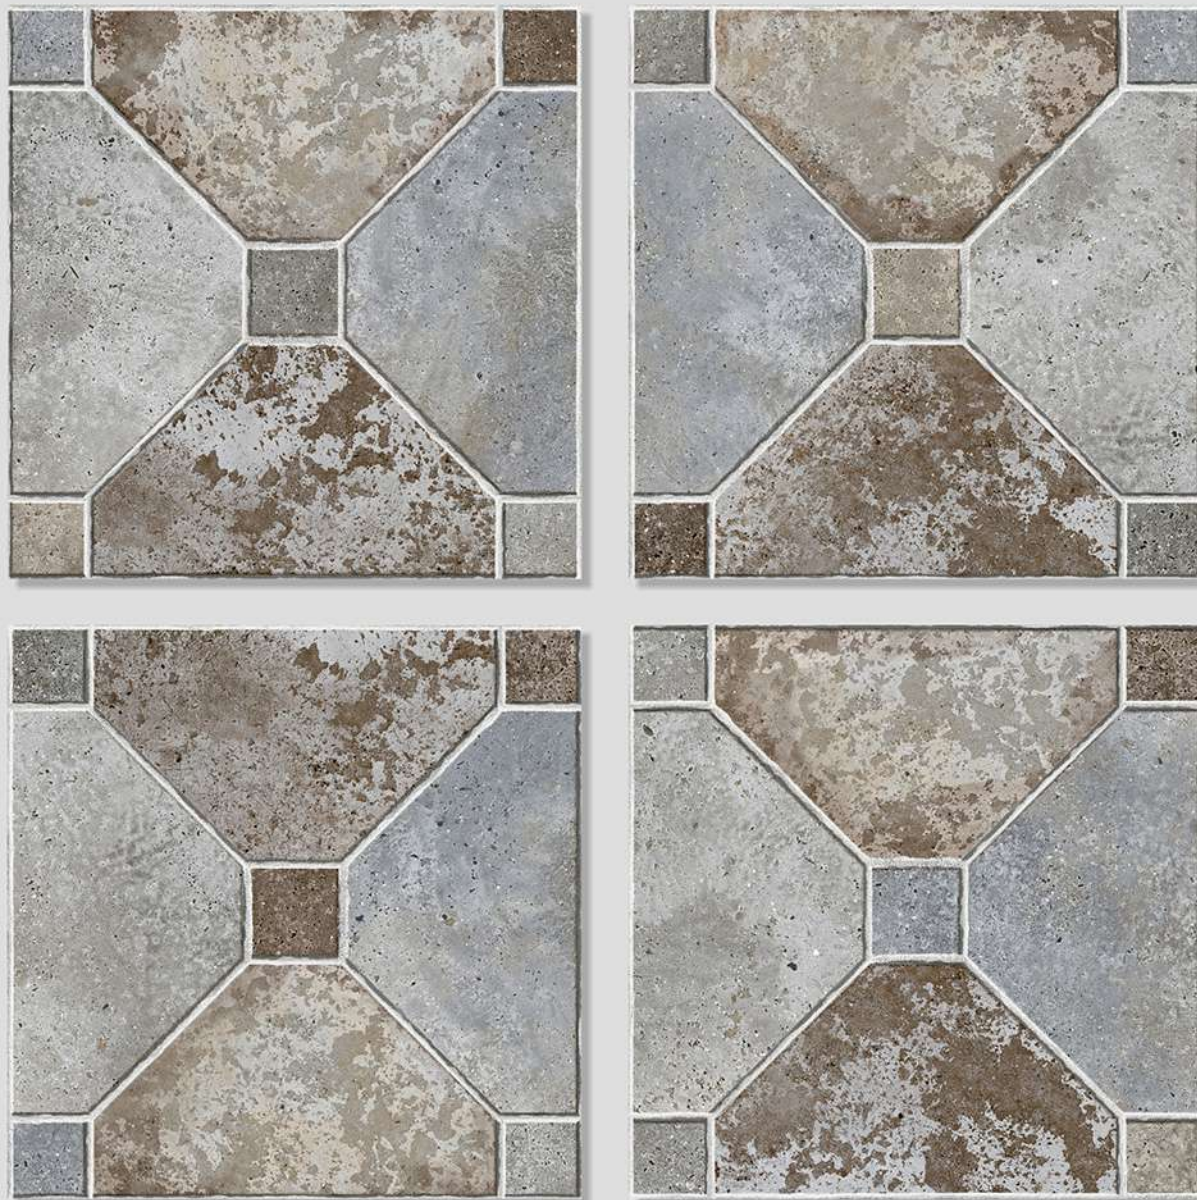

PUNCH  
DESIGNS

MATT  
FINISH

ANTI SLIP  
MATERIAL

Size  
500x  
500mm

Series  
MOZATO

MOZATO 12

Size  
500x  
500mm

Series  
MOZATO