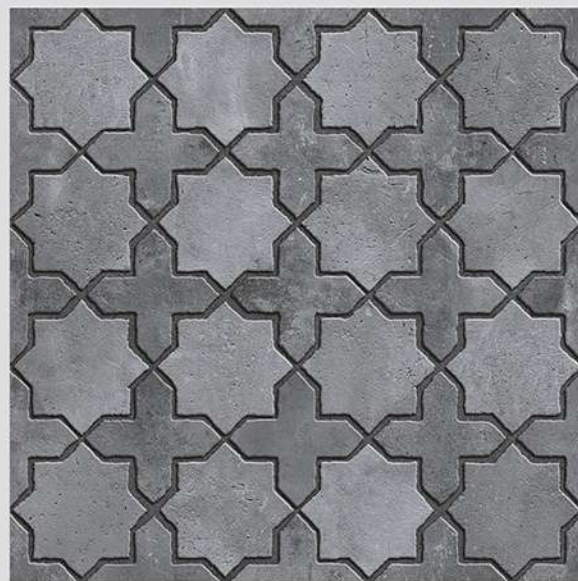

**DESIGN  
&  
NATURE**

**500x500mm**

**HEAVY DUTY**  
VITRIFIED PARKING TILES

12mm  
**thickness**

Size  
500x  
500mm

Series  
CIBOLA

CIBOLA 03

Size  
500x  
500mm

Series  
CIBOLA

CIBOLA 04

Size  
500x  
500mm

Series  
CIBOLA

CIBOLA 05

Size  
500x  
500mm

Series  
CIBOLA

CIBOLA 06

WITH  
RANDOMS

PUNCH  
DESIGNS

MATT  
FINISH

ANTI-SLIP  
MATERIAL

Size  
500x  
500mm

Series  
CIBOLA

CIBOLA 07

WITH  
RANDOMS