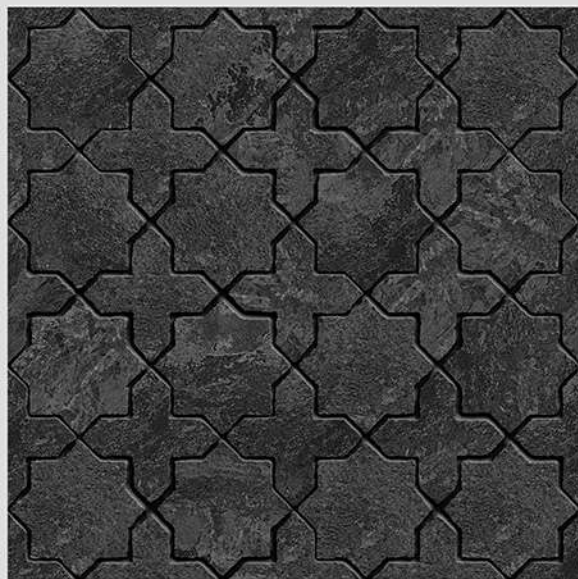

WITH  
RANDOMS

PUNCH  
DESIGNS

MATT  
FINISH

ANTI-SLIP  
MATERIAL

Size  
500x  
500mm

Series  
CIBOLA

CIBOLA 07

WITH  
RANDOMS