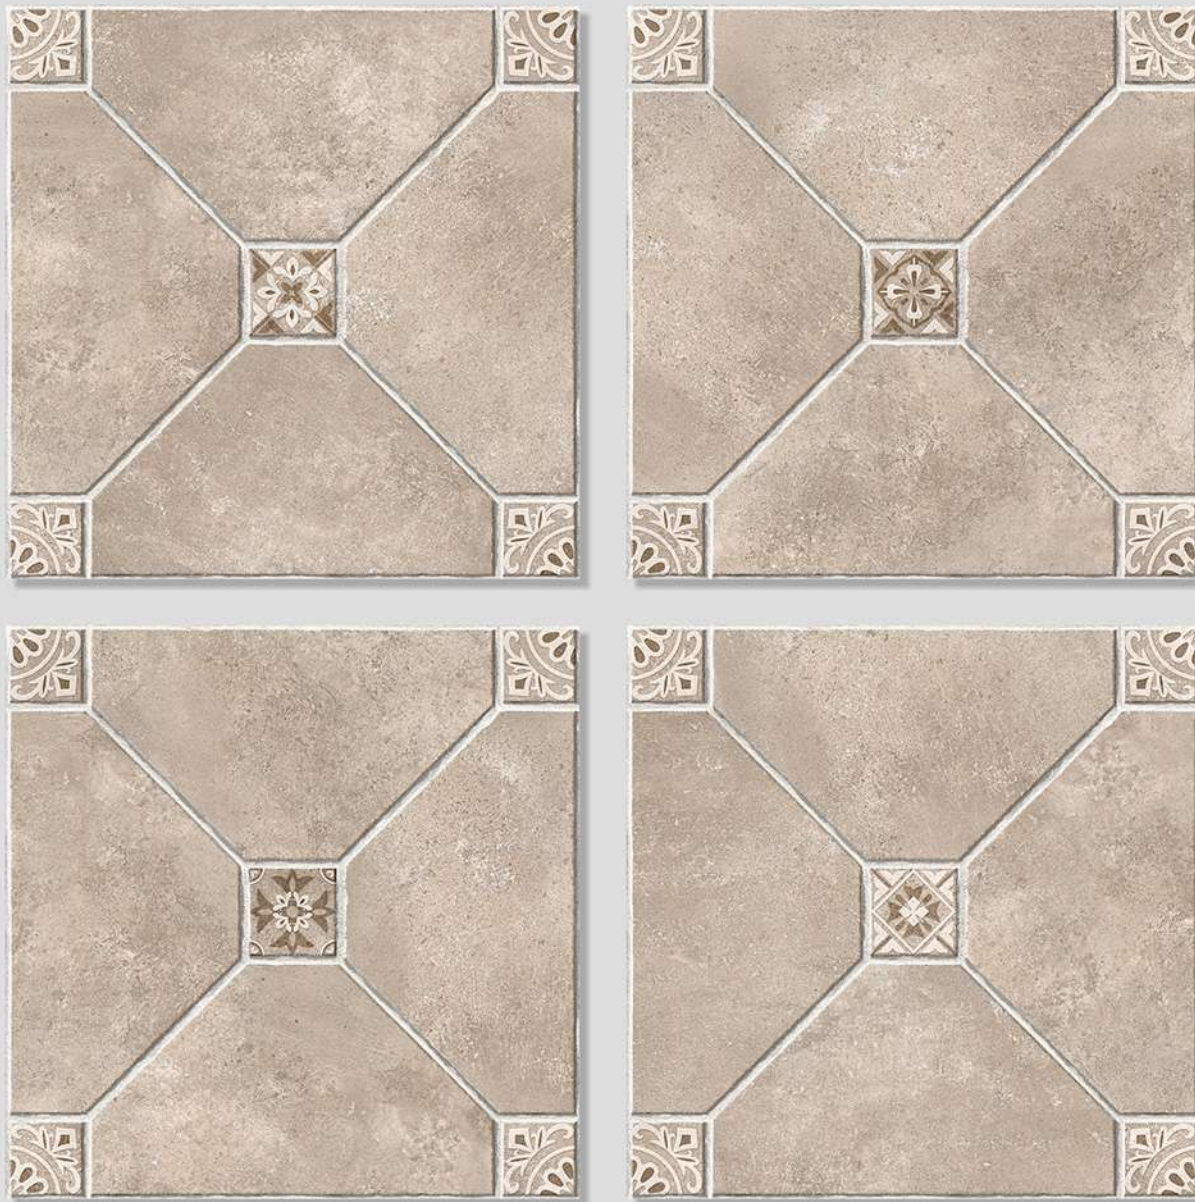

Size
500x
500mm

Series
MOZATO

MOZATO 06

WITH
RANDOMS

PUNCH
DESIGNS

MATT
FINISH

ANTI SLIP
MATERIAL