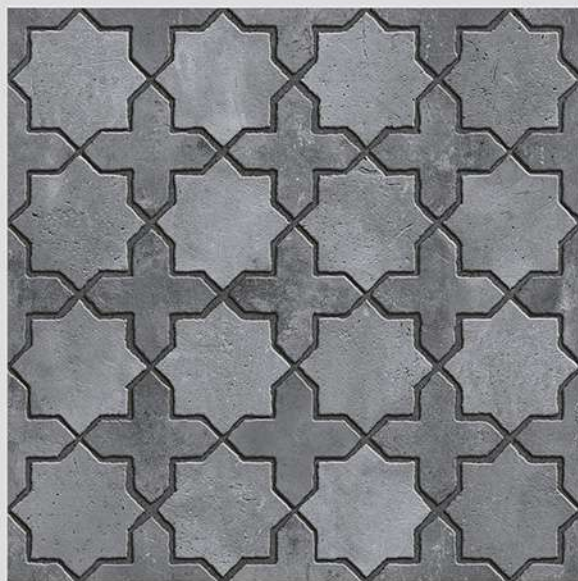

**DESIGN  
&  
NATURE**

**500x500mm**

**HEAVY DUTY**  
VITRIFIED PARKING TILES

12mm  
**thickness**

Size  
500x  
500mm

Series  
CIBOLA

CIBOLA 03

Size  
500x  
500mm

Series  
CIBOLA

CIBOLA 04

Size  
500x  
500mm

Series  
CIBOLA

CIBOLA 05

Size  
500x  
500mm

Series  
CIBOLA

CIBOLA 06

WITH  
RANDOMS

PUNCH  
DESIGNS

MATT  
FINISH

ANTI-SLIP  
MATERIAL

Size  
500x  
500mm

Series  
CIBOLA

CIBOLA 07

WITH  
RANDOMS