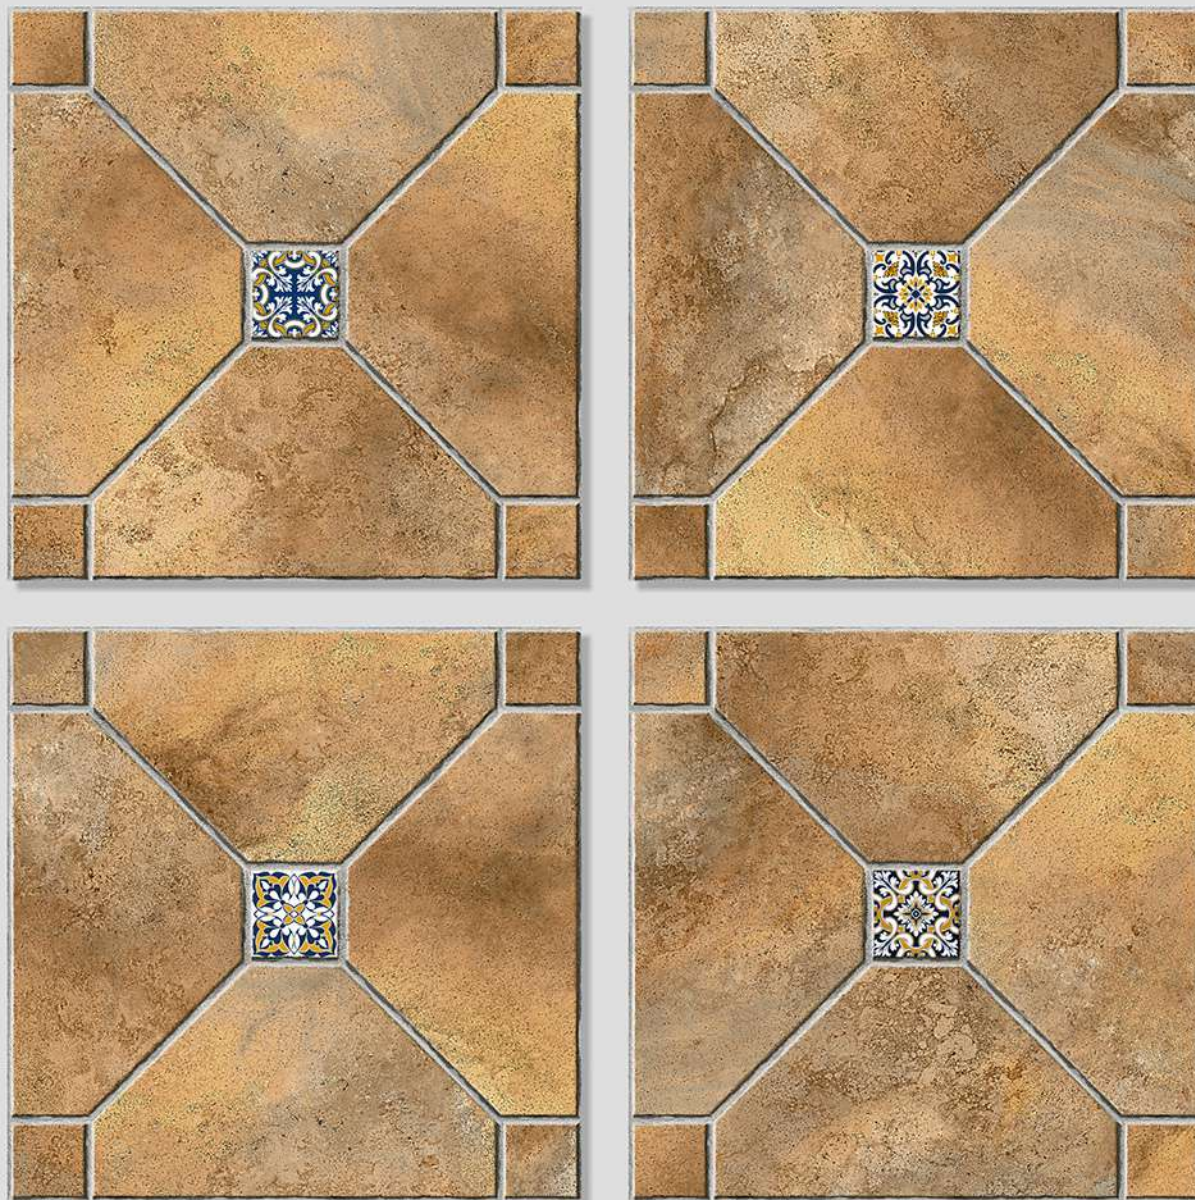

Size
500x
500mm

Series
MOZATO

MOZATO 03