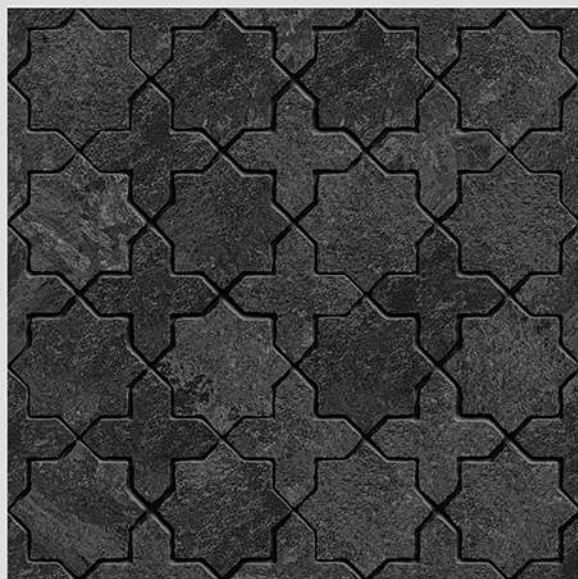

WITH  
RANDOMS

PUNCH  
DESIGNS

MATT  
FINISH

ANTI-SLIP  
MATERIAL

Size  
500x  
500mm

Series  
CIBOLA

CIBOLA 07

WITH  
RANDOMS