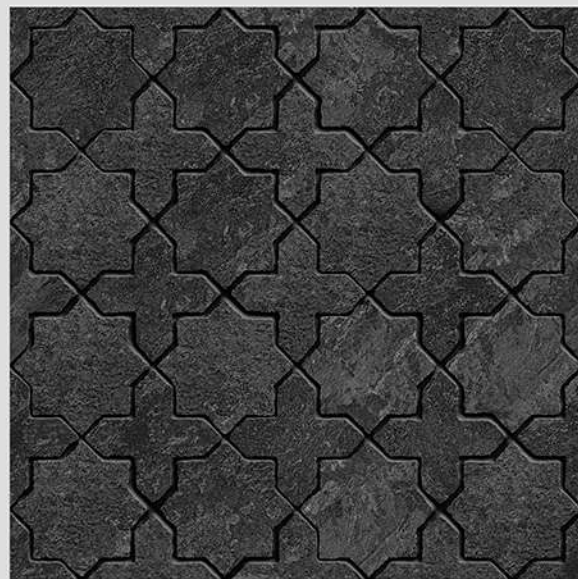

WITH  
RANDOMS

PUNCH  
DESIGNS

MATT  
FINISH

ANTI-SLIP  
MATERIAL

Size  
500x  
500mm

Series  
CIBOLA

CIBOLA 07

WITH  
RANDOMS