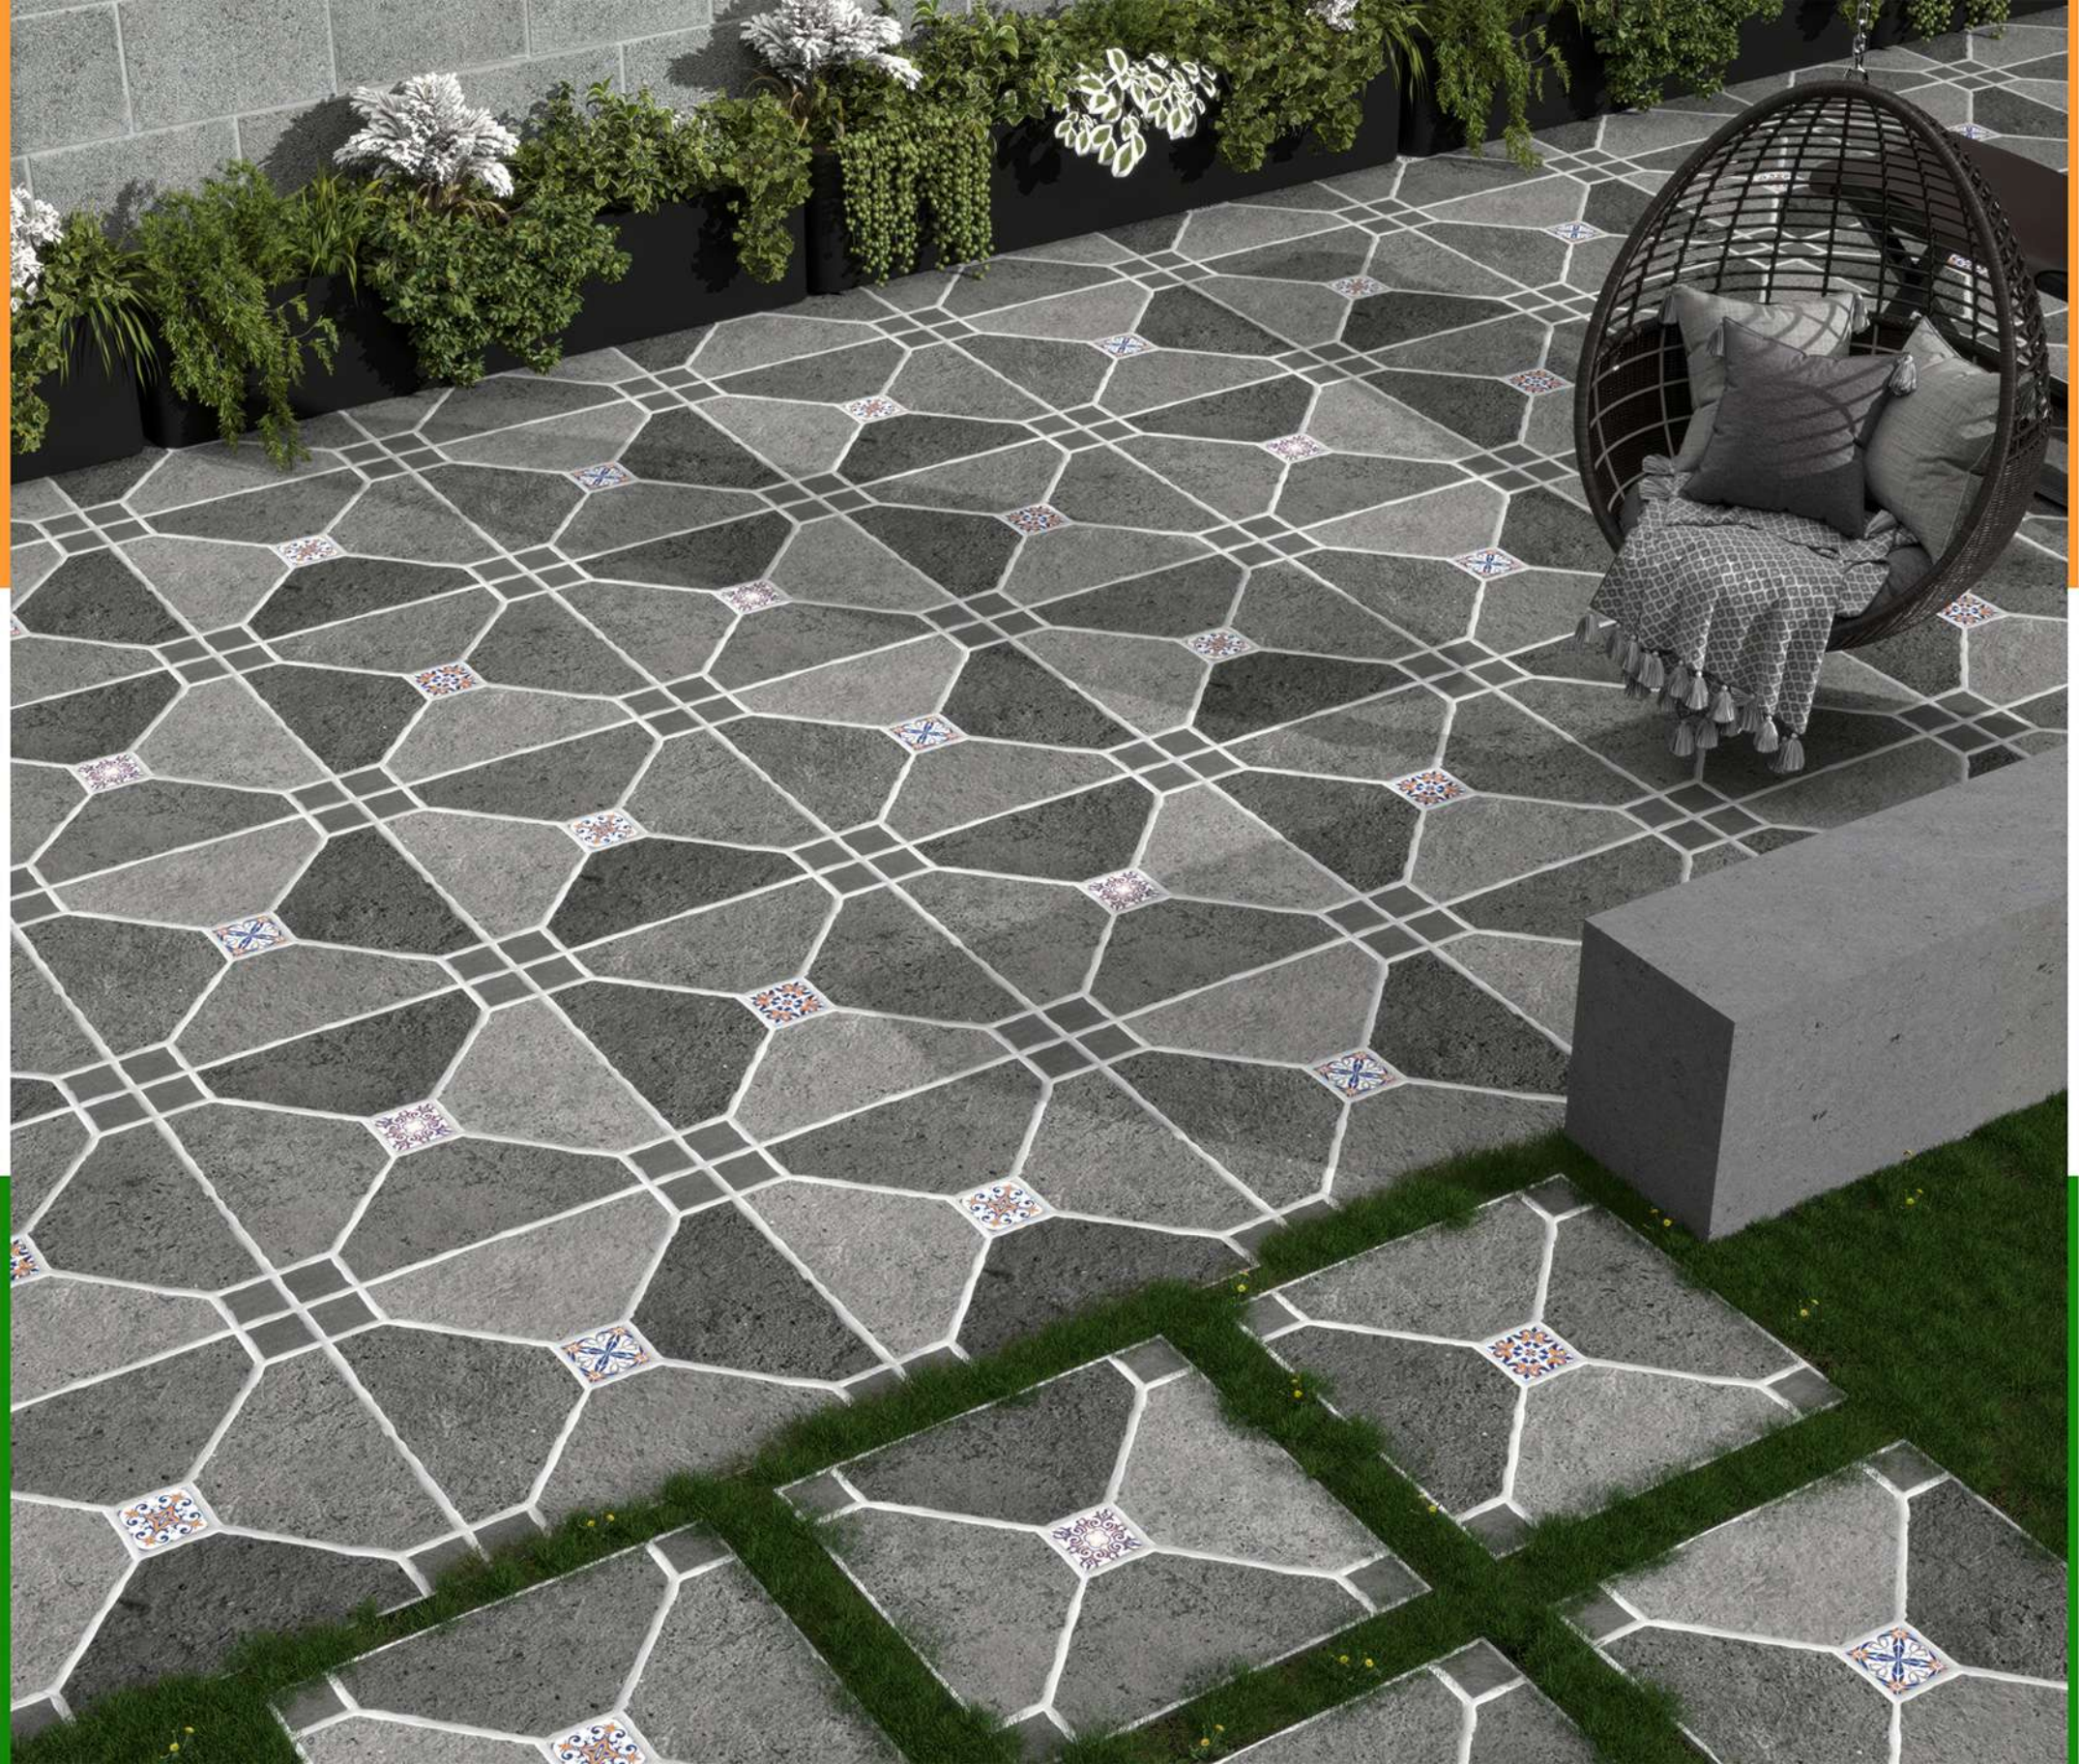

PUNCH  
DESIGNS

MATT  
FINISH

ANTI SLIP  
MATERIAL

Size  
500x  
500mm

Series  
MOZATO

MOZATO 12

Size  
500x  
500mm

Series  
MOZATO