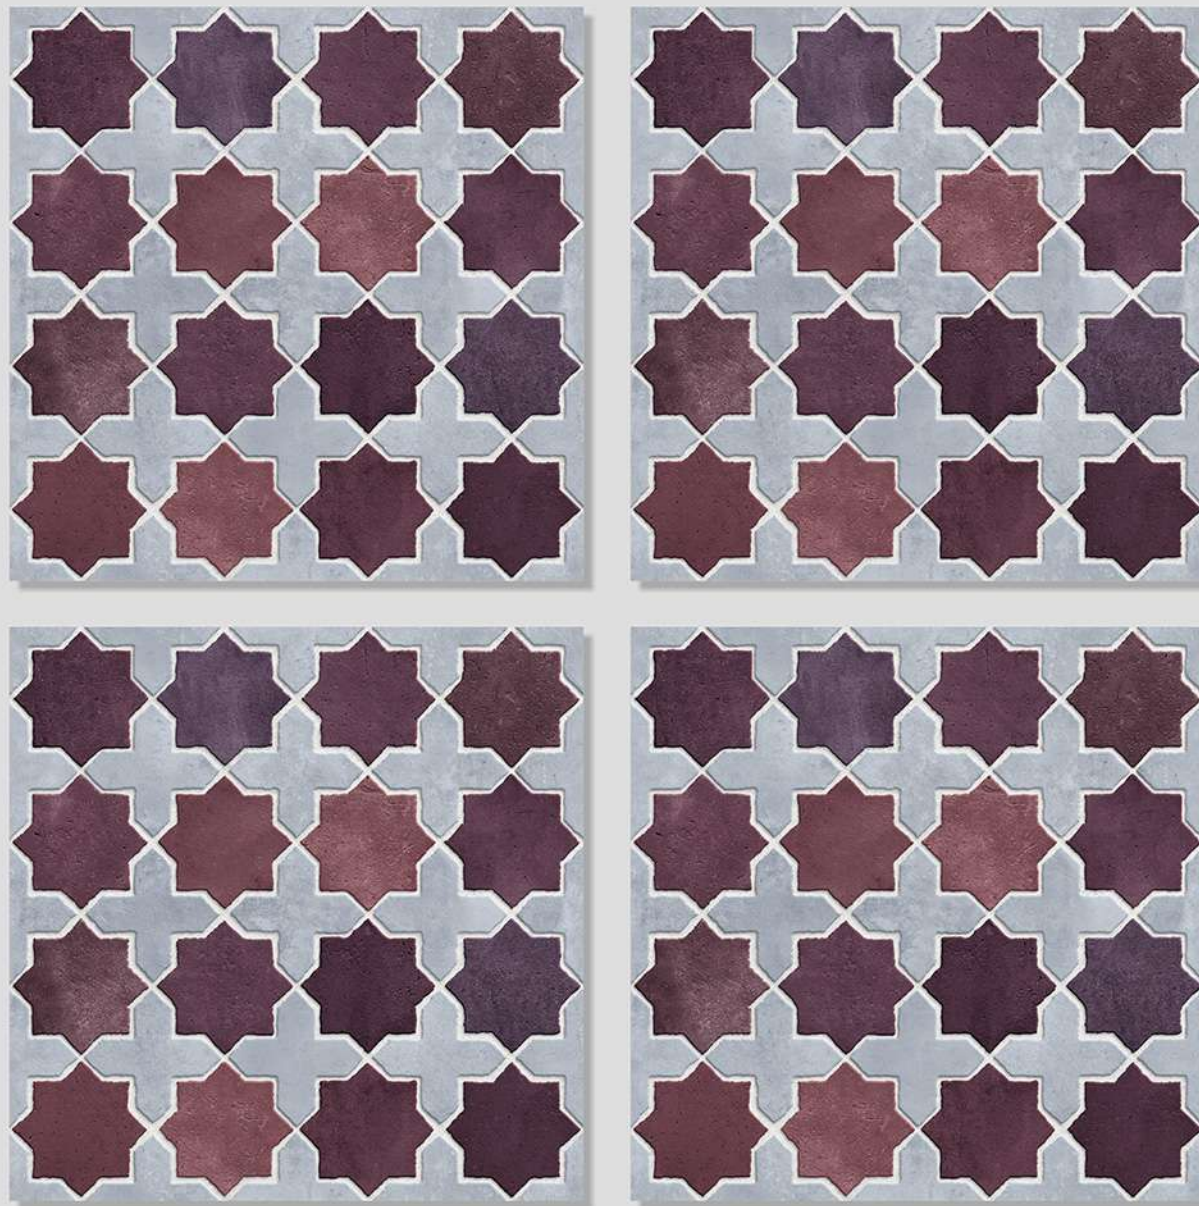

PUNCH  
DESIGNS

MATT  
FINISH

ANTI-SLIP  
MATERIAL

Size  
500x  
500mm

Series  
CIBOLA

CIBOLA 08

WITH  
RANDOMS

PUNCH  
DESIGNS