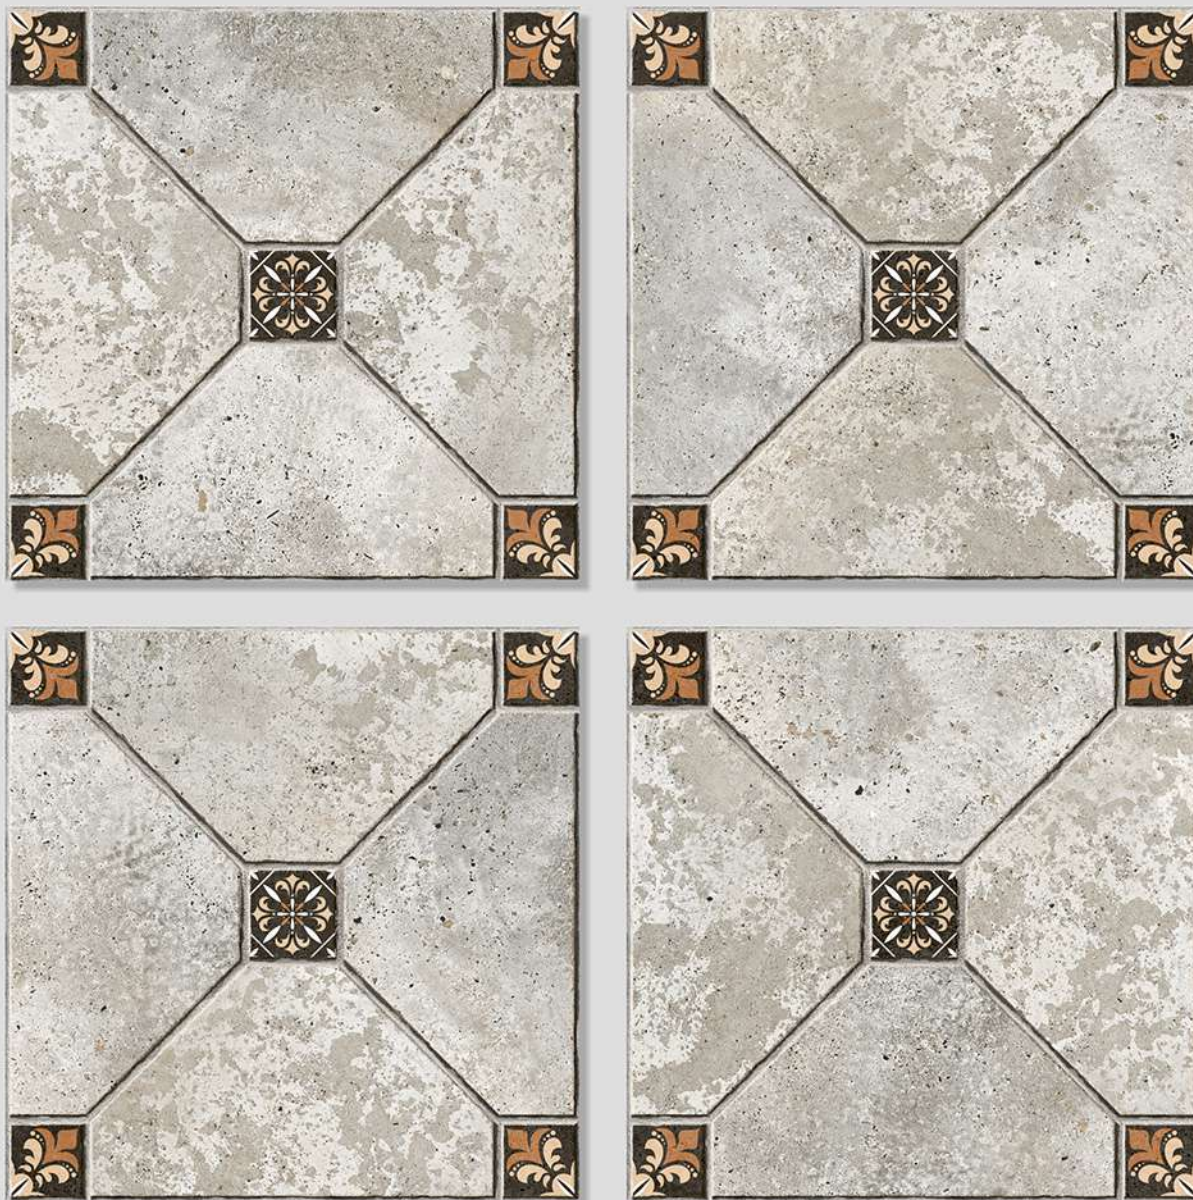

Size
500x
500mm

Series
MOZATO

MOZATO 04

WITH
RANDOMS

PUNCH
DESIGNS

MATT
FINISH

ANTI SLIP
MATERIAL