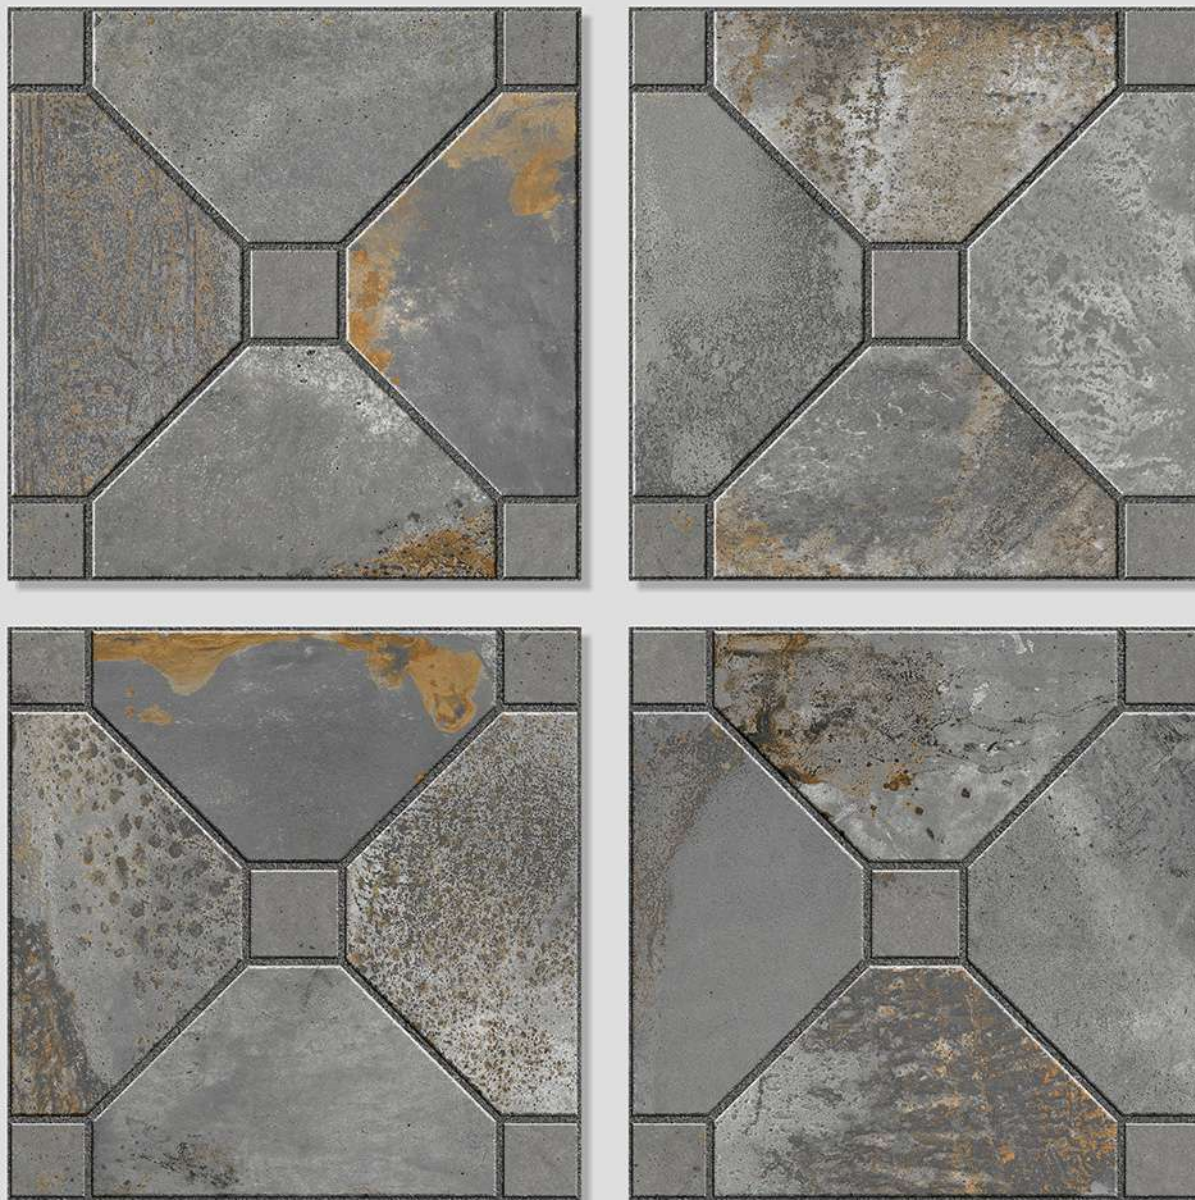

MOZATO 08

WITH  
RANDOMS

PUNCH  
DESIGNS

MATT  
FINISH

ANTI SLIP  
MATERIAL

Size  
500x  
500mm

Series  
MOZATO

MOZATO 10