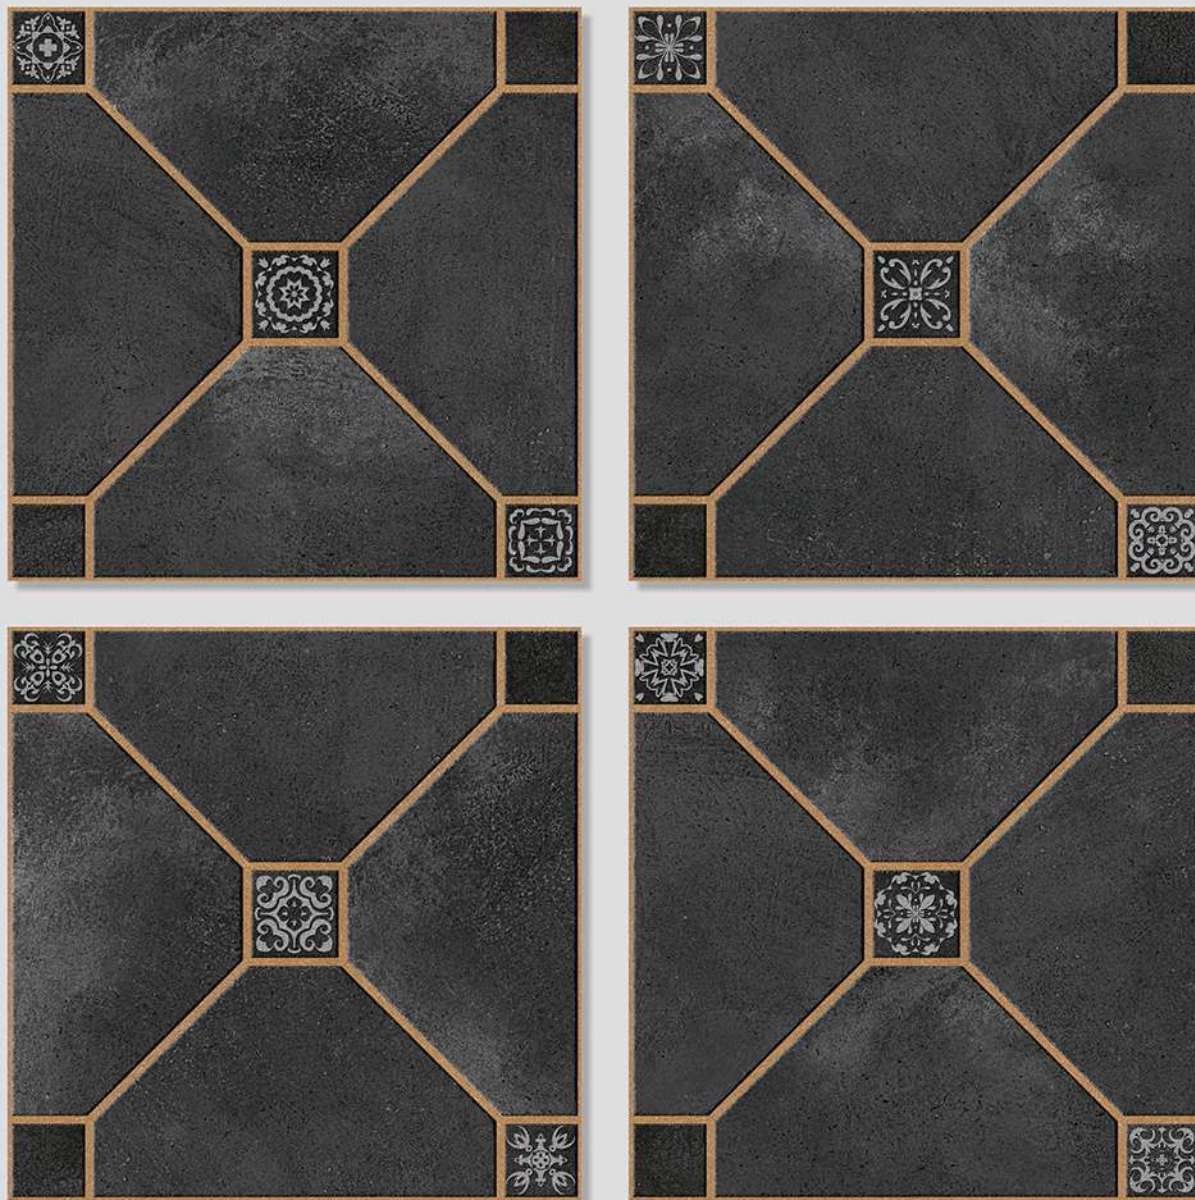

Size
500x
500mm

Series
MOZATO

MOZATO 01

WITH
RANDOMS

PUNCH
DESIGNS

MATT
FINISH

ANTI-SLIP
MATERIAL