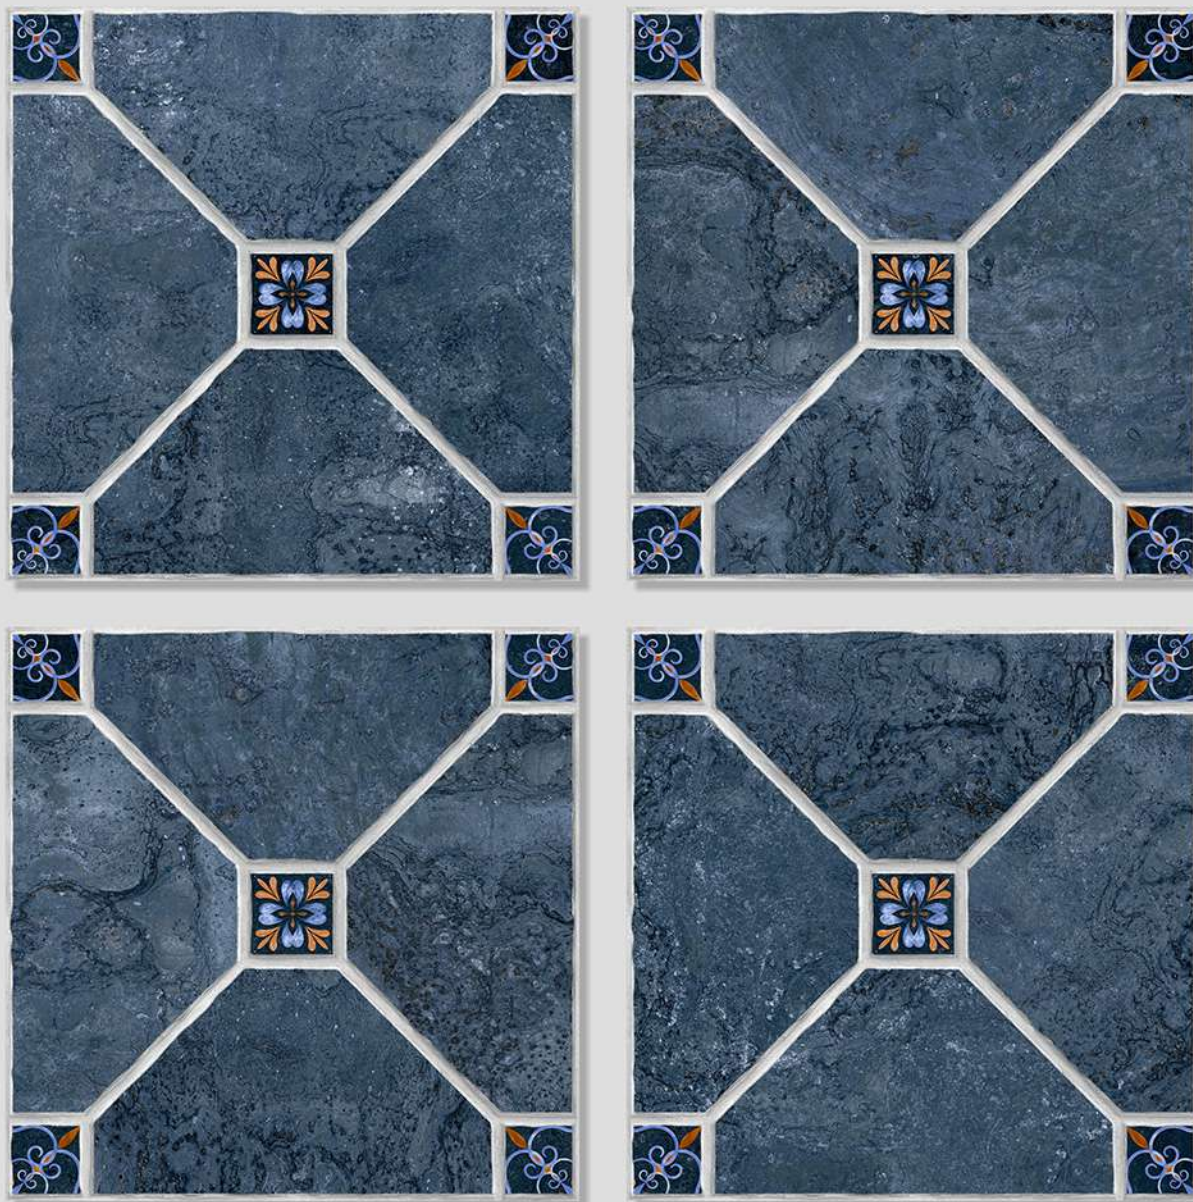

Size
500x
500mm

Series
MOZATO

MOZATO 15

WITH
RANDOMS

PUNCH
DESIGNS

MATT
FINISH

ANTI SLIP
MATERIAL