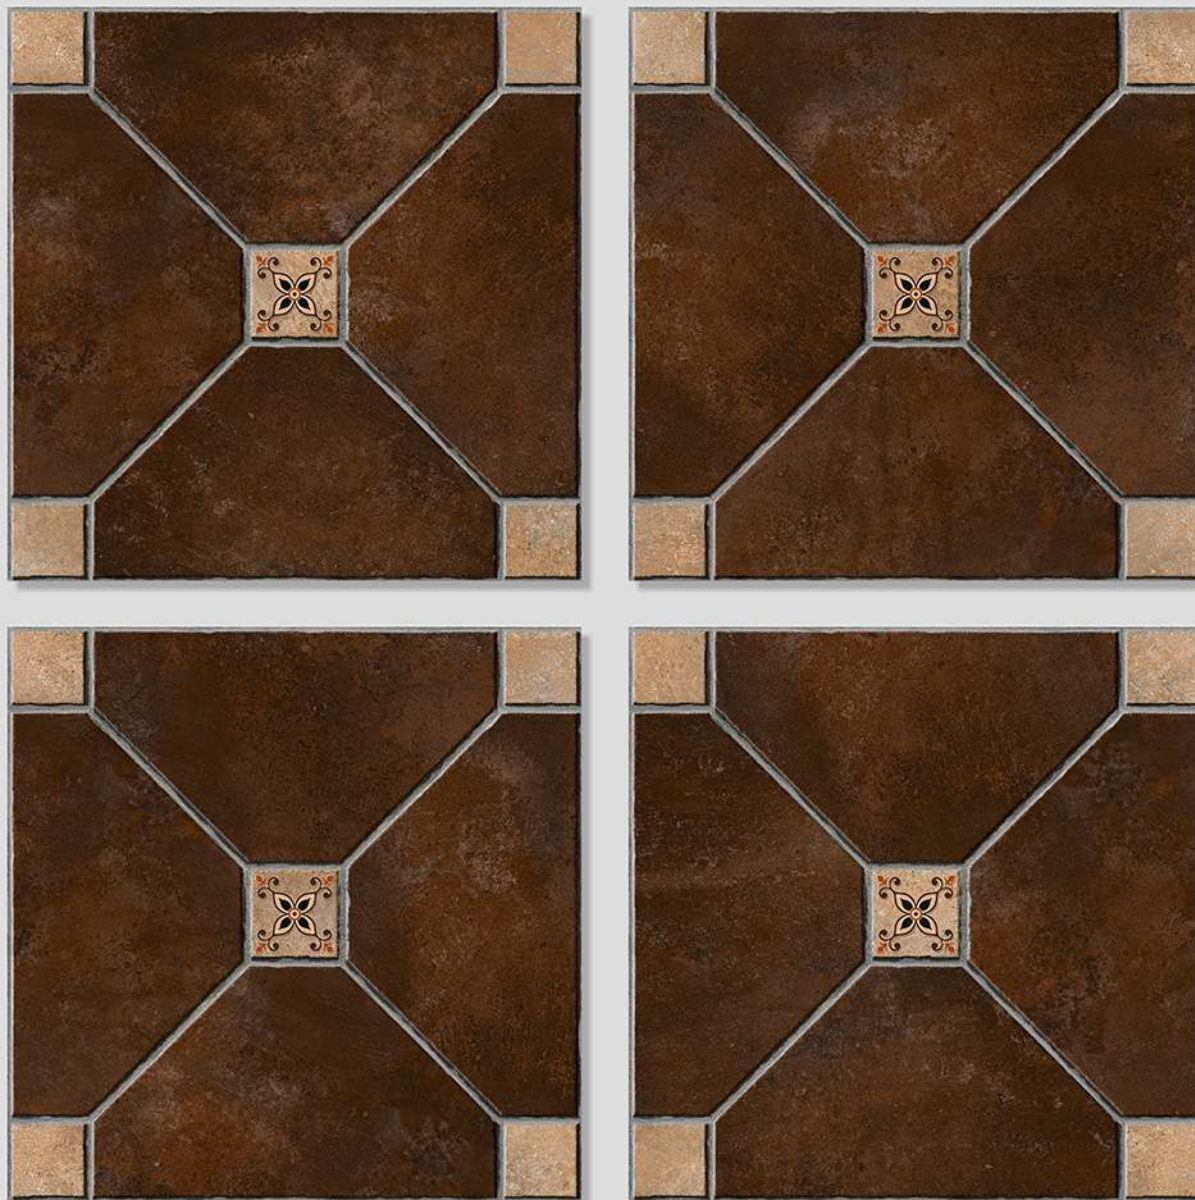

Size
500x
500mm

Series
MOZATO

MOZATO 07

WITH
RANDOMS

PUNCH
DESIGNS

MATT
FINISH

ANTI SLIP
MATERIAL