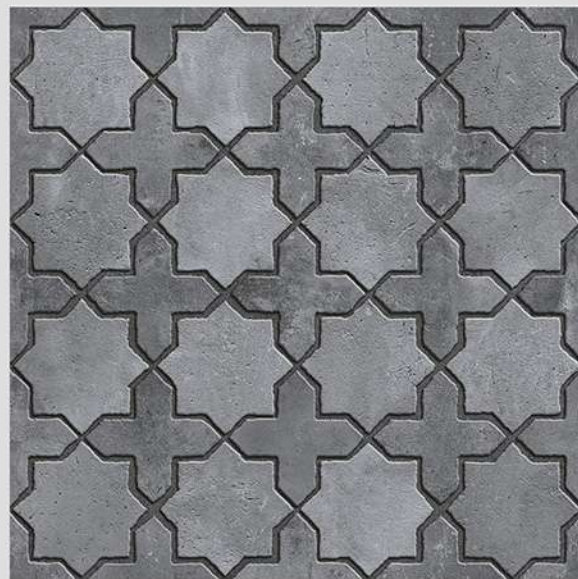

**DESIGN  
&  
NATURE**

**500x500mm**

**HEAVY DUTY**  
VITRIFIED PARKING TILES

12mm  
**thickness**

Size  
500x  
500mm

Series  
CIBOLA

CIBOLA 03

Size  
500x  
500mm

Series  
CIBOLA

CIBOLA 04

Size  
500x  
500mm

Series  
CIBOLA

CIBOLA 05

Size  
500x  
500mm

Series  
CIBOLA

CIBOLA 06

WITH  
RANDOMS

PUNCH  
DESIGNS

MATT  
FINISH

ANTI-SLIP  
MATERIAL

Size  
500x  
500mm

Series  
CIBOLA

CIBOLA 07

WITH  
RANDOMS