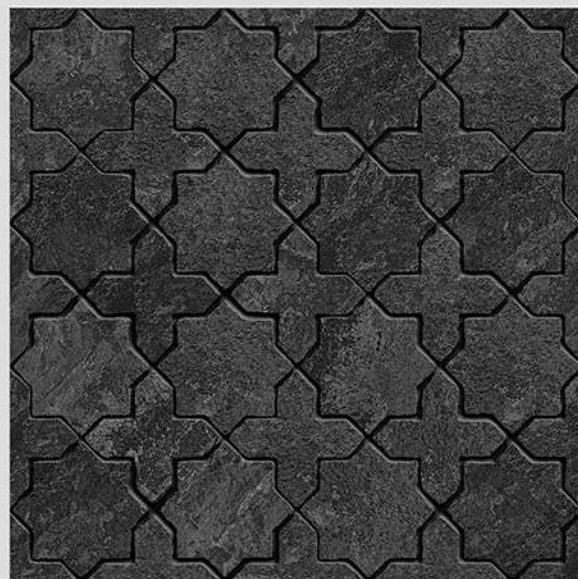

WITH  
RANDOMS

PUNCH  
DESIGNS

MATT  
FINISH

ANTI-SLIP  
MATERIAL

Size  
500x  
500mm

Series  
CIBOLA

CIBOLA 07

WITH  
RANDOMS