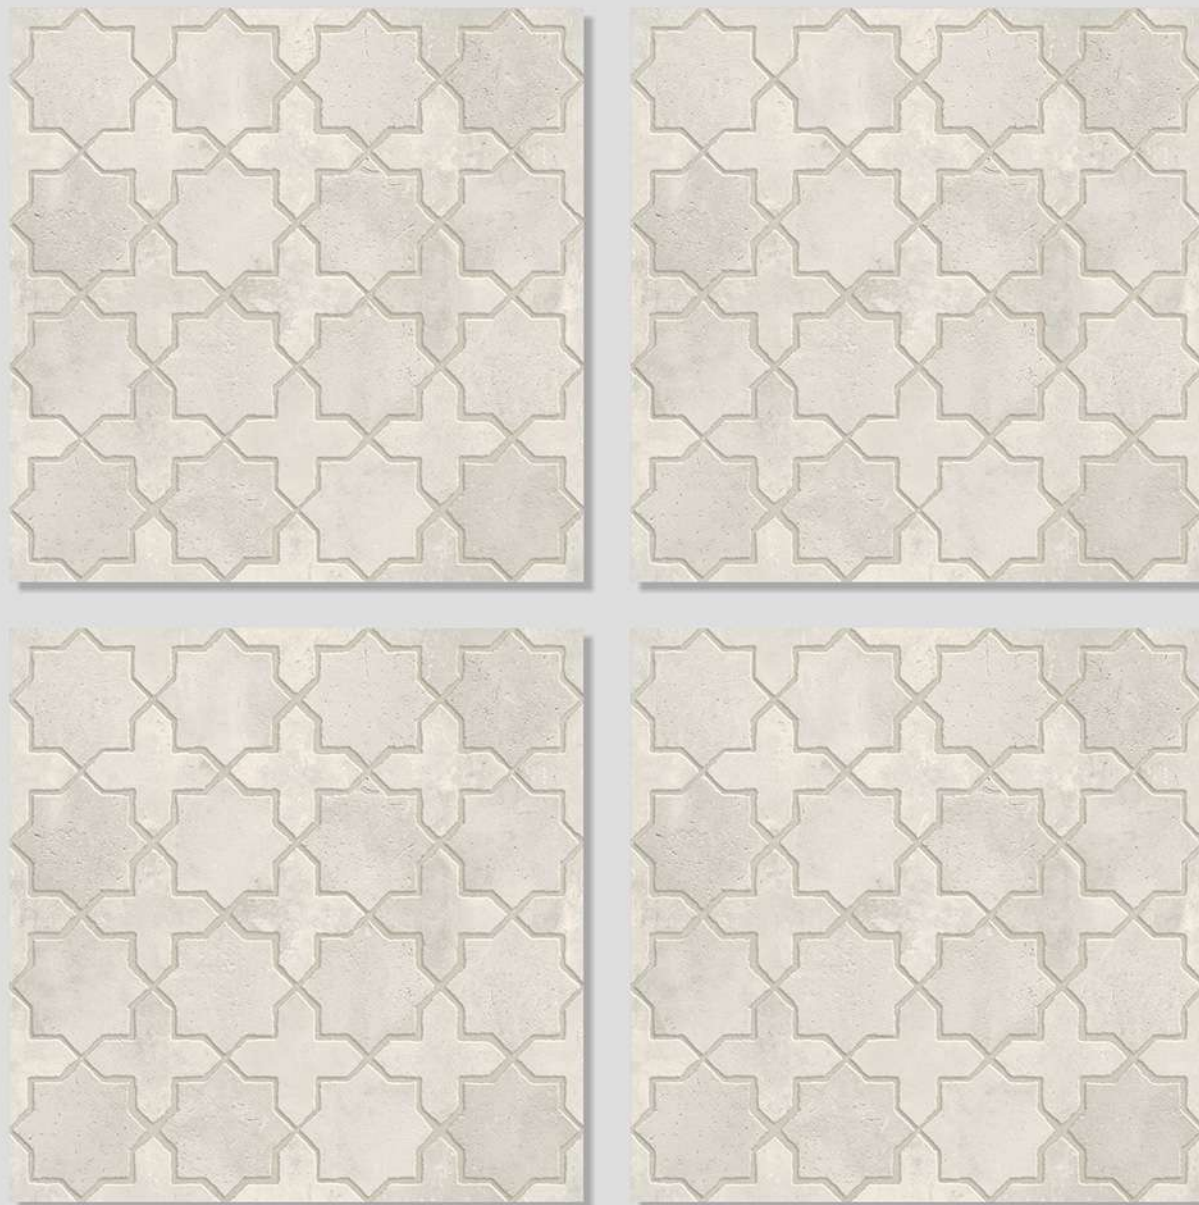

Size
500x
500mm

Series
CIBOLA

CIBOLA 09