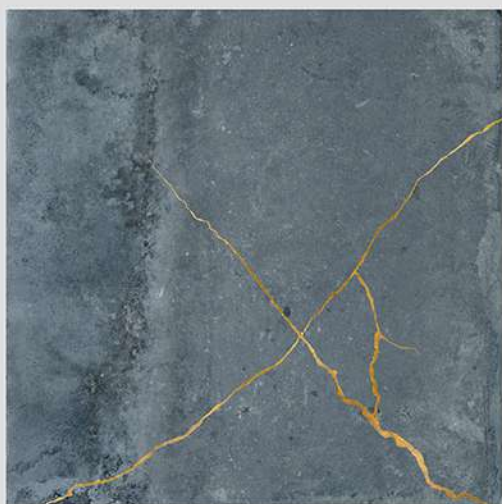

MARSTON 13 DK

RANDOM 06