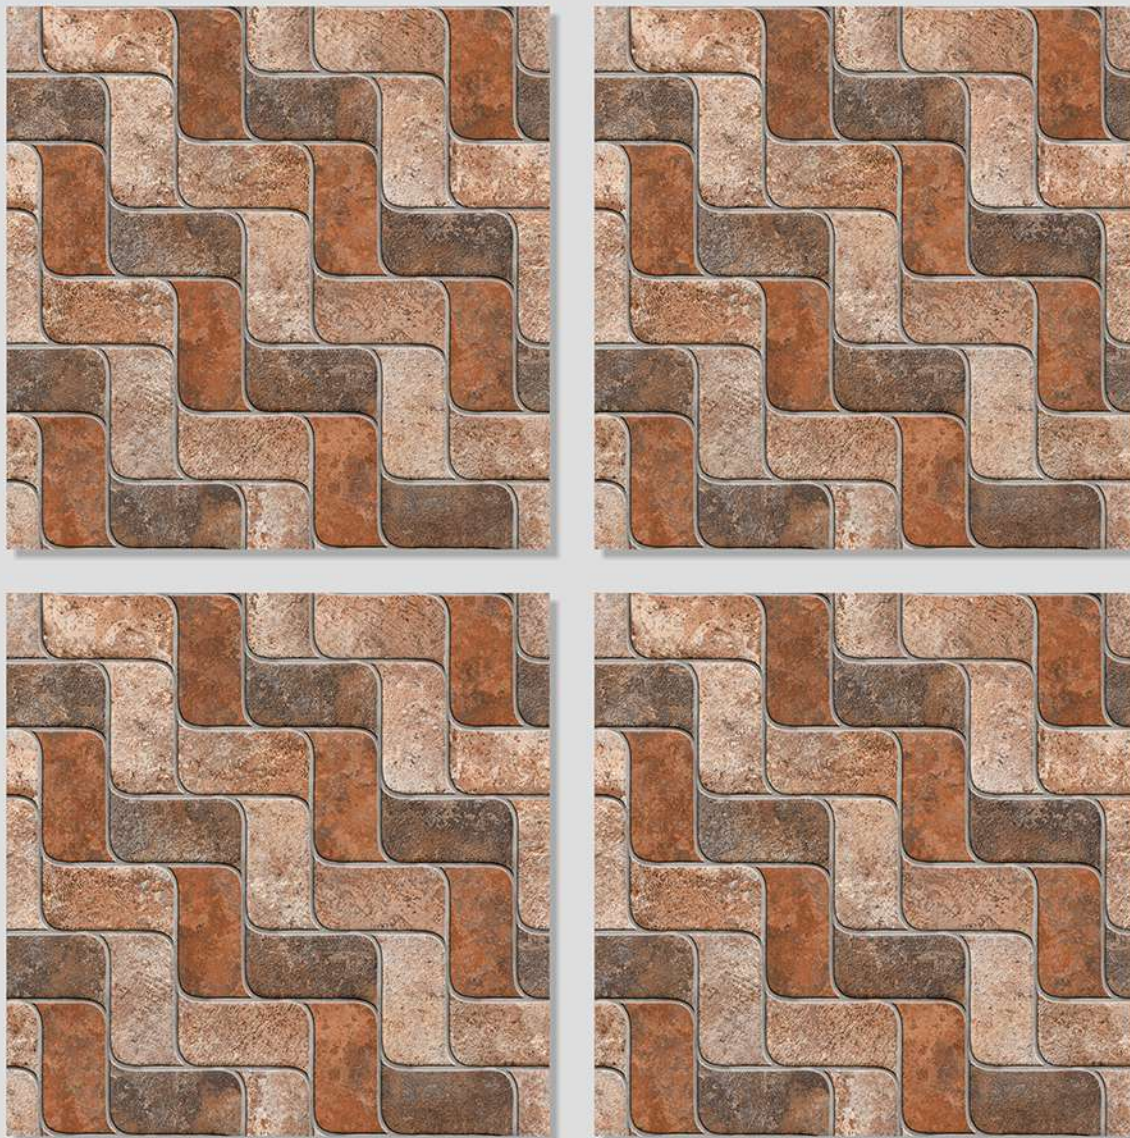

Size
500x
500mm

Series
MARSTON

MARSTON 17

WITH
RANDOMS

PUNCH
DESIGNS

MATT
FINISH

ANTI SLIP
MATERIAL