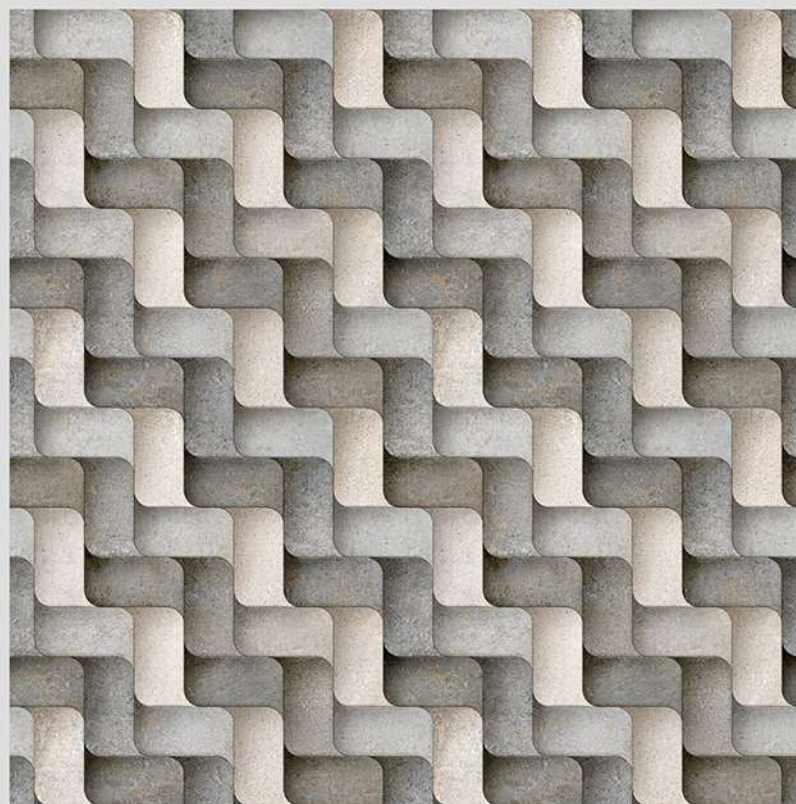

PUNCH
DESIGNS

MATT
FINISH

ANTI SLIP
MATERIAL

Size
500x
500mm

Series
MARSTON

MARSTON 15 LT
RANDOM 02

MARSTON 15 DK
RANDOM 02

MARSTON 15 DECOR