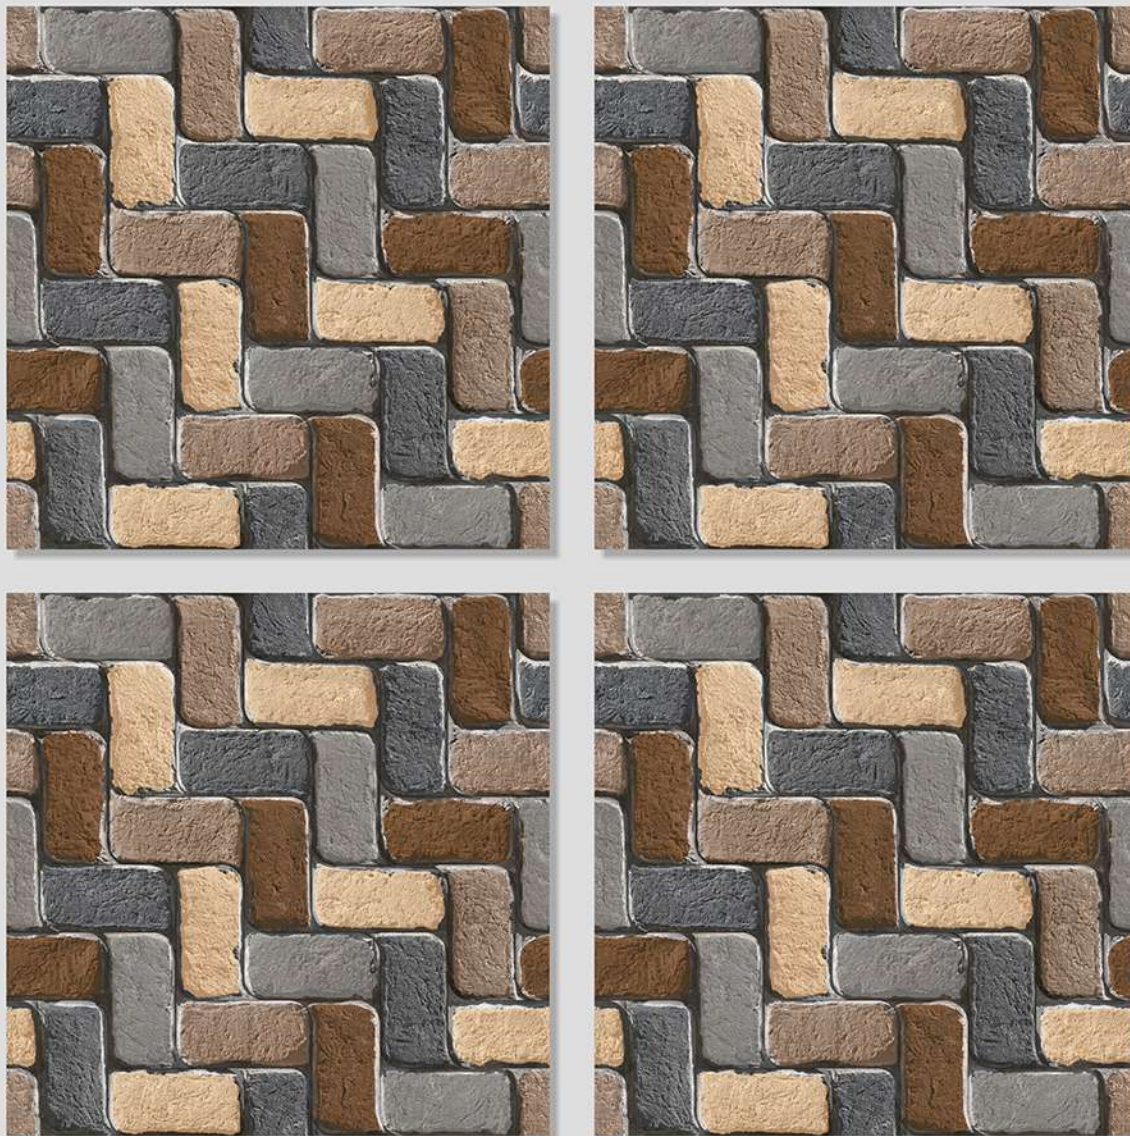

Size
500x
500mm

Series
MARSTON

MARSTON 18