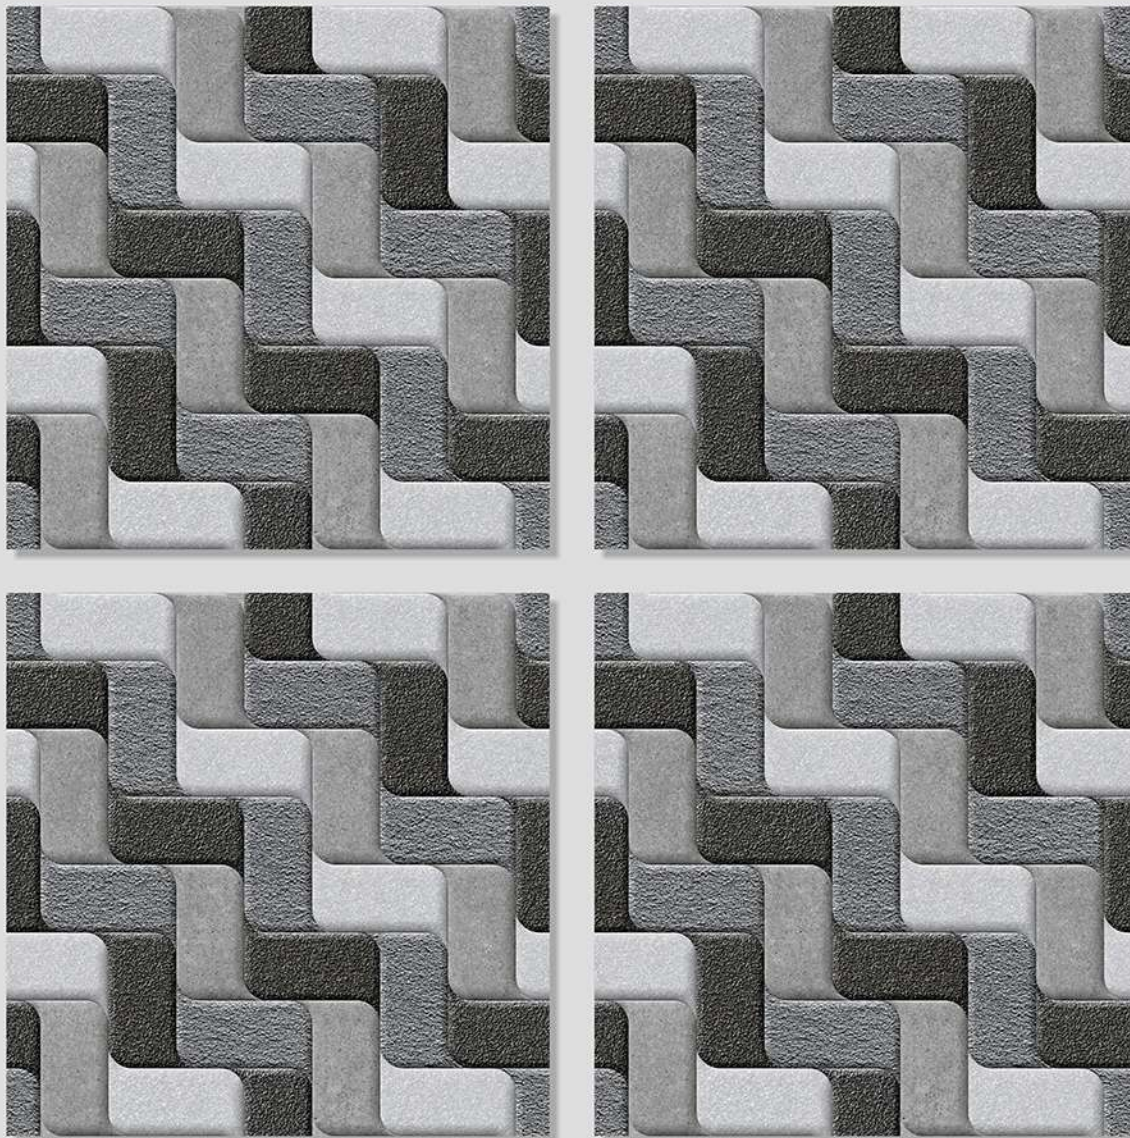

Size
500x
500mm

Series
MARSTON

MARSTON 06

WITH
RANDOMS

PUNCH
DESIGNS

MATT
FINISH

ANTI SLIP
MATERIAL