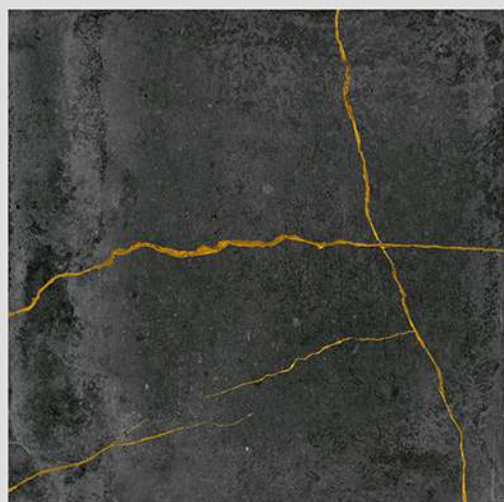

MARSTON 12 DK
RANDOM 06