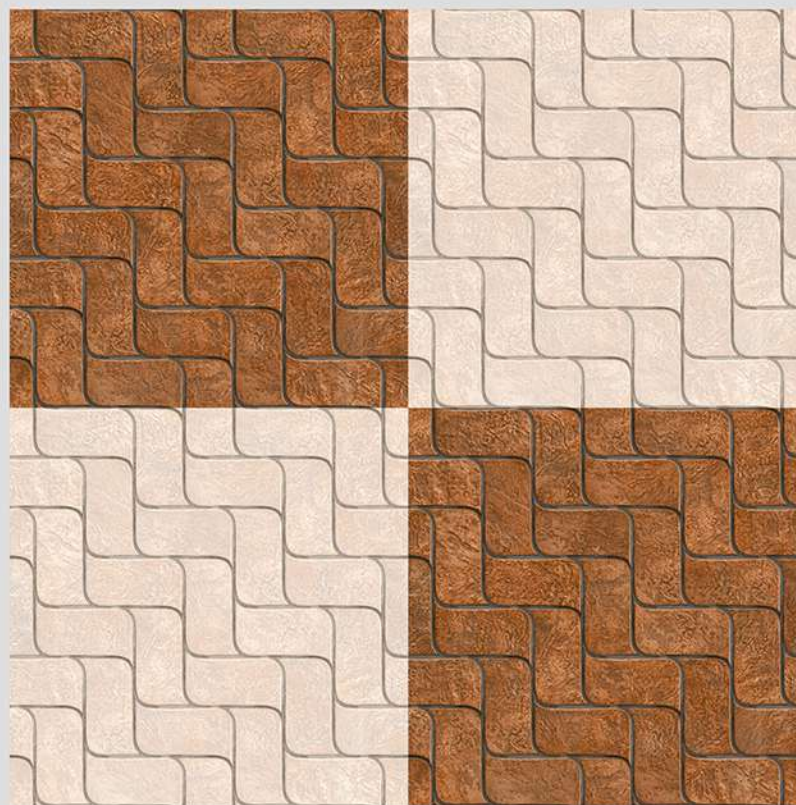

WITH
RANDOMS

PUNCH
DESIGNS

MATT
FINISH

ANTI SLIP
MATERIAL

Size
500x
500mm

Series
MARSTON

MARSTON 16 LT

MARSTON 16 DK