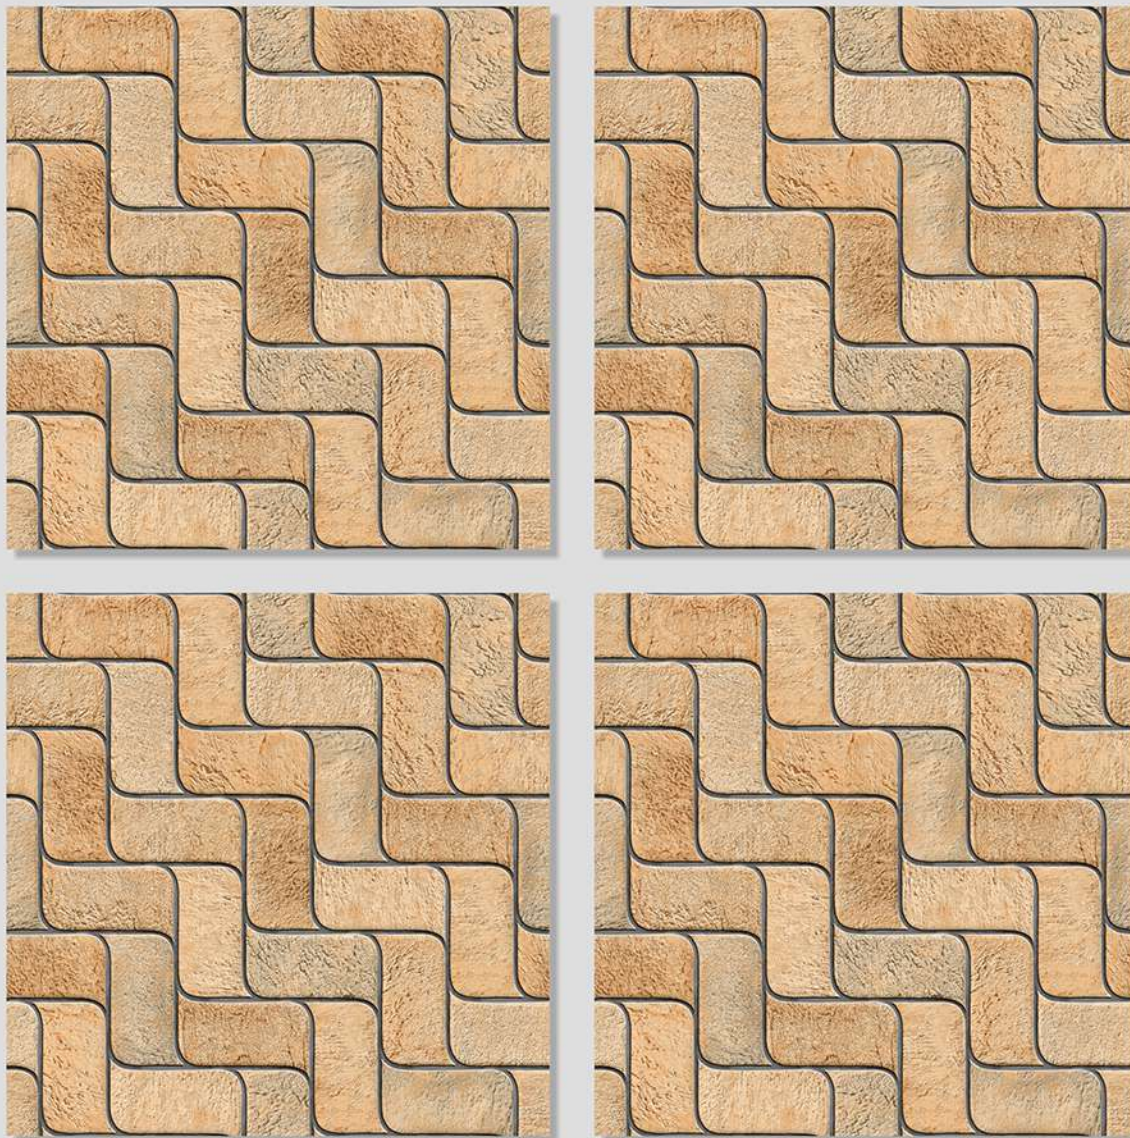

Size
500x
500mm

Series
MARSTON

MARSTON 03

WITH
RANDOMS

PUNCH
DESIGNS

MATT
FINISH

ANTI SLIP
MATERIAL