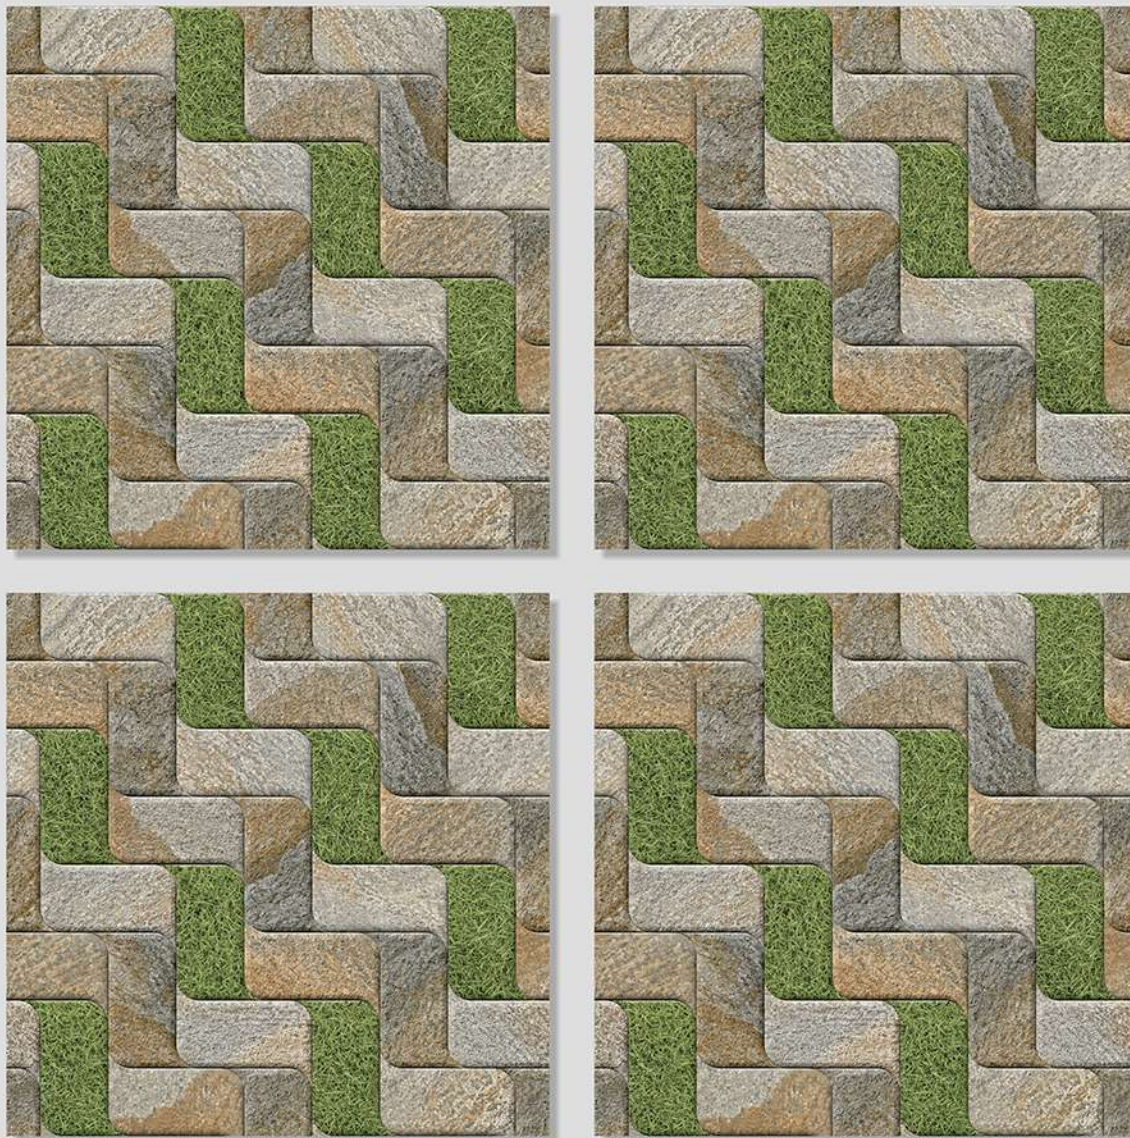

Size
500x
500mm

Series
MARSTON

MARSTON 07