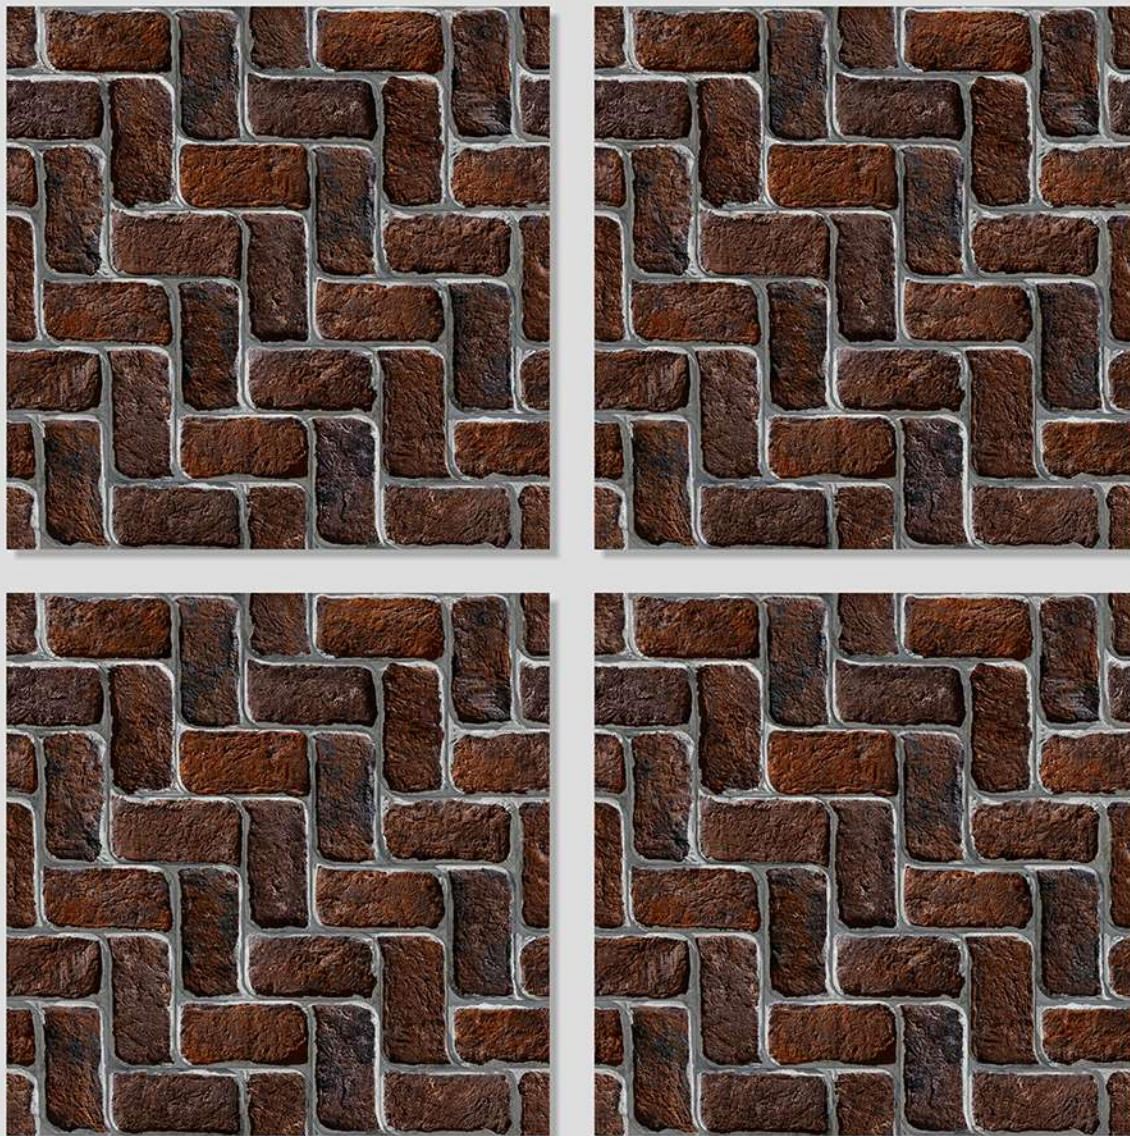

Series
MARSTON

MARSTON 18

Size
500x
500mm

Series
MARSTON

MARSTON 20

WITH
RANDOMS

PUNCH
DESIGNS

MATT
FINISH

ANTI SLIP
MATERIAL

Size
500x
500mm

Series
MARSTON

MARSTON 21

WITH
RANDOMS

PUNCH
DESIGNS

MATT
FINISH

ANTI SLIP
MATERIAL