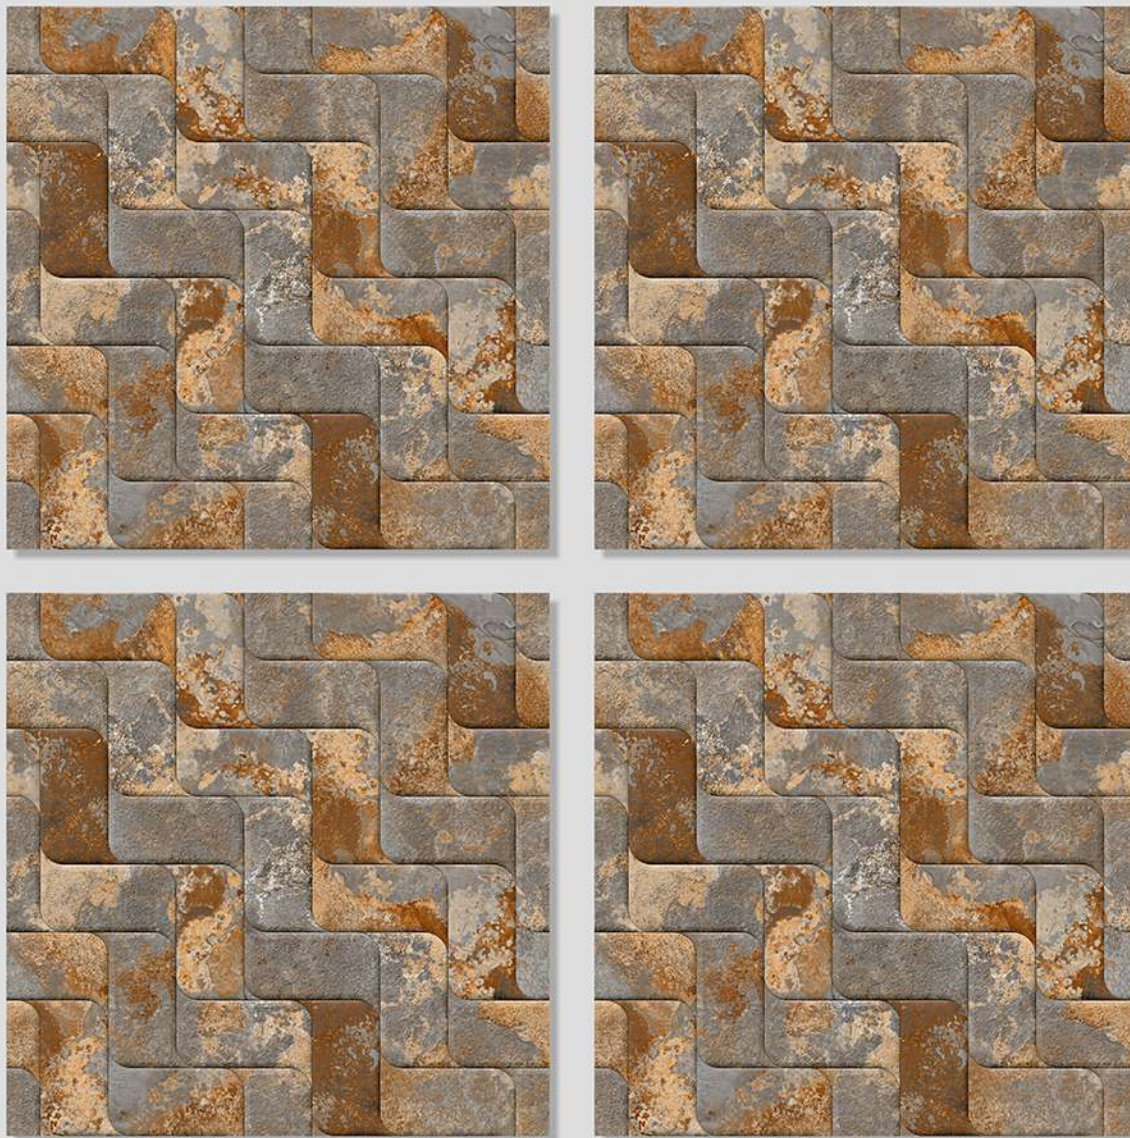

Size
500x
500mm

Series
MARSTON

MARSTON 11

WITH
RANDOMS

PUNCH
DESIGNS

MATT
FINISH

ANTI SLIP
MATERIAL