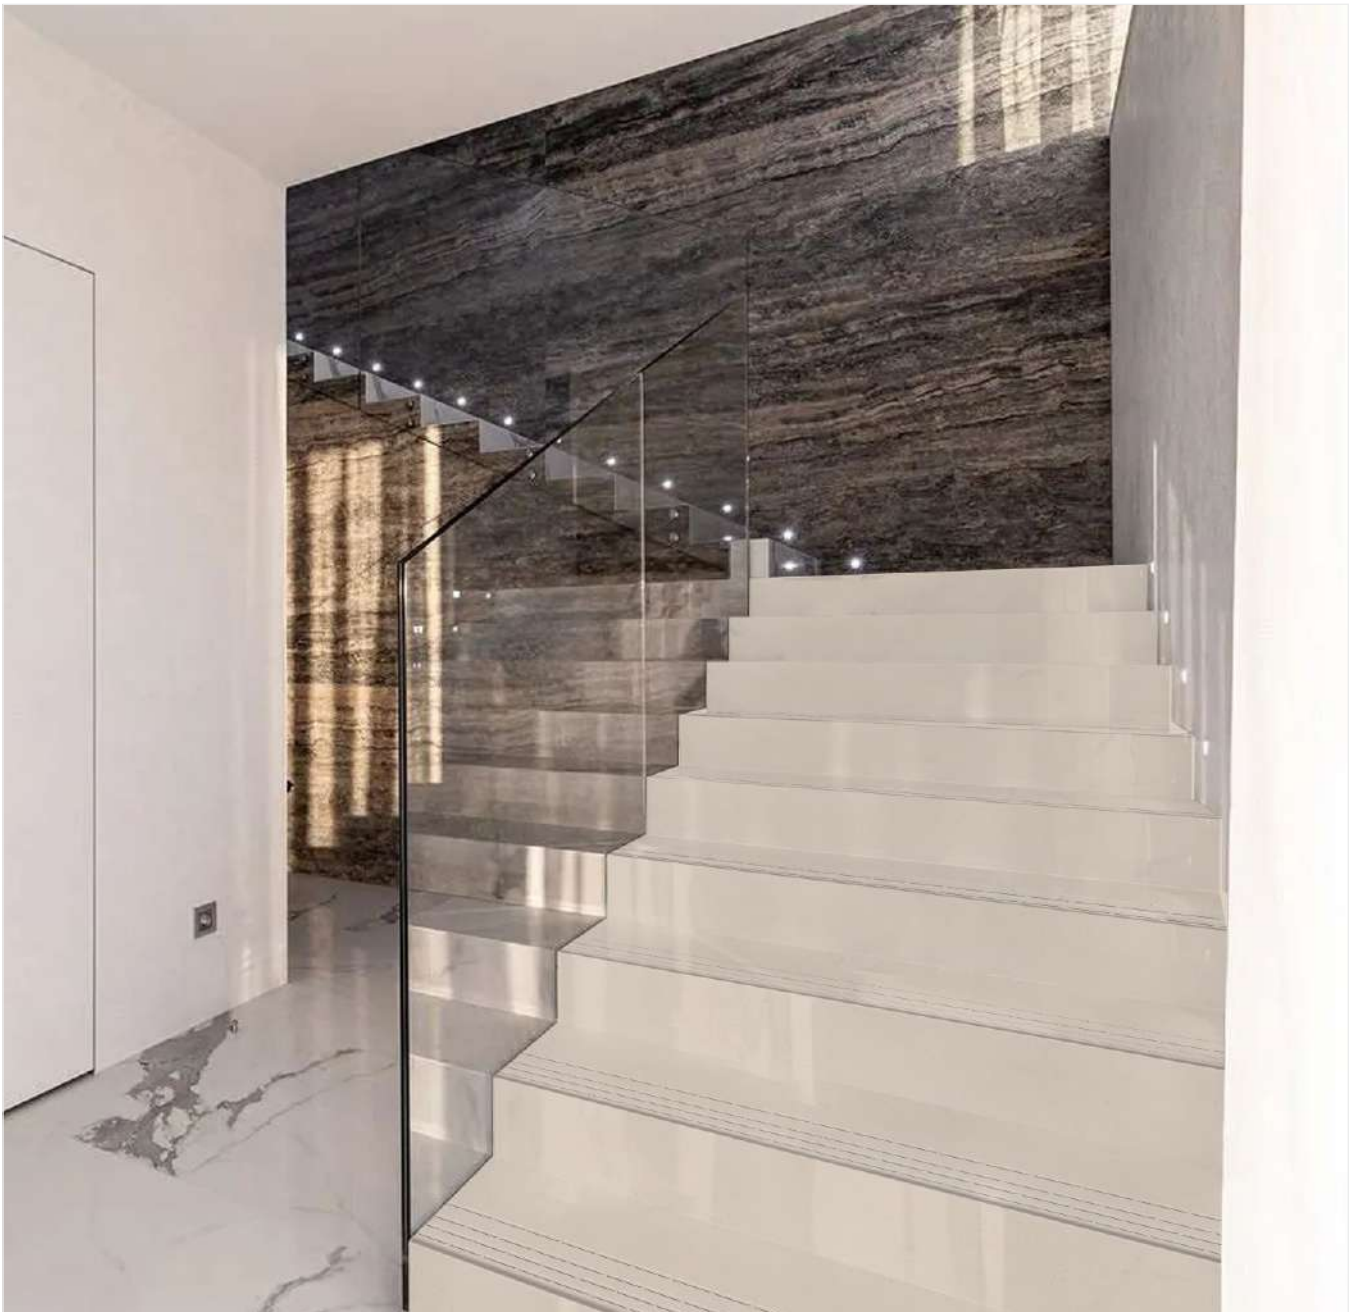

RISER TILES
FULL BODY
200X1520MM

FULL BODY
VITRIFIED
STEP & RISER

↓
12MM
↑
THICKNESS

5004 - MIST

STEP

RISER

Matt Finish

STEP TILES