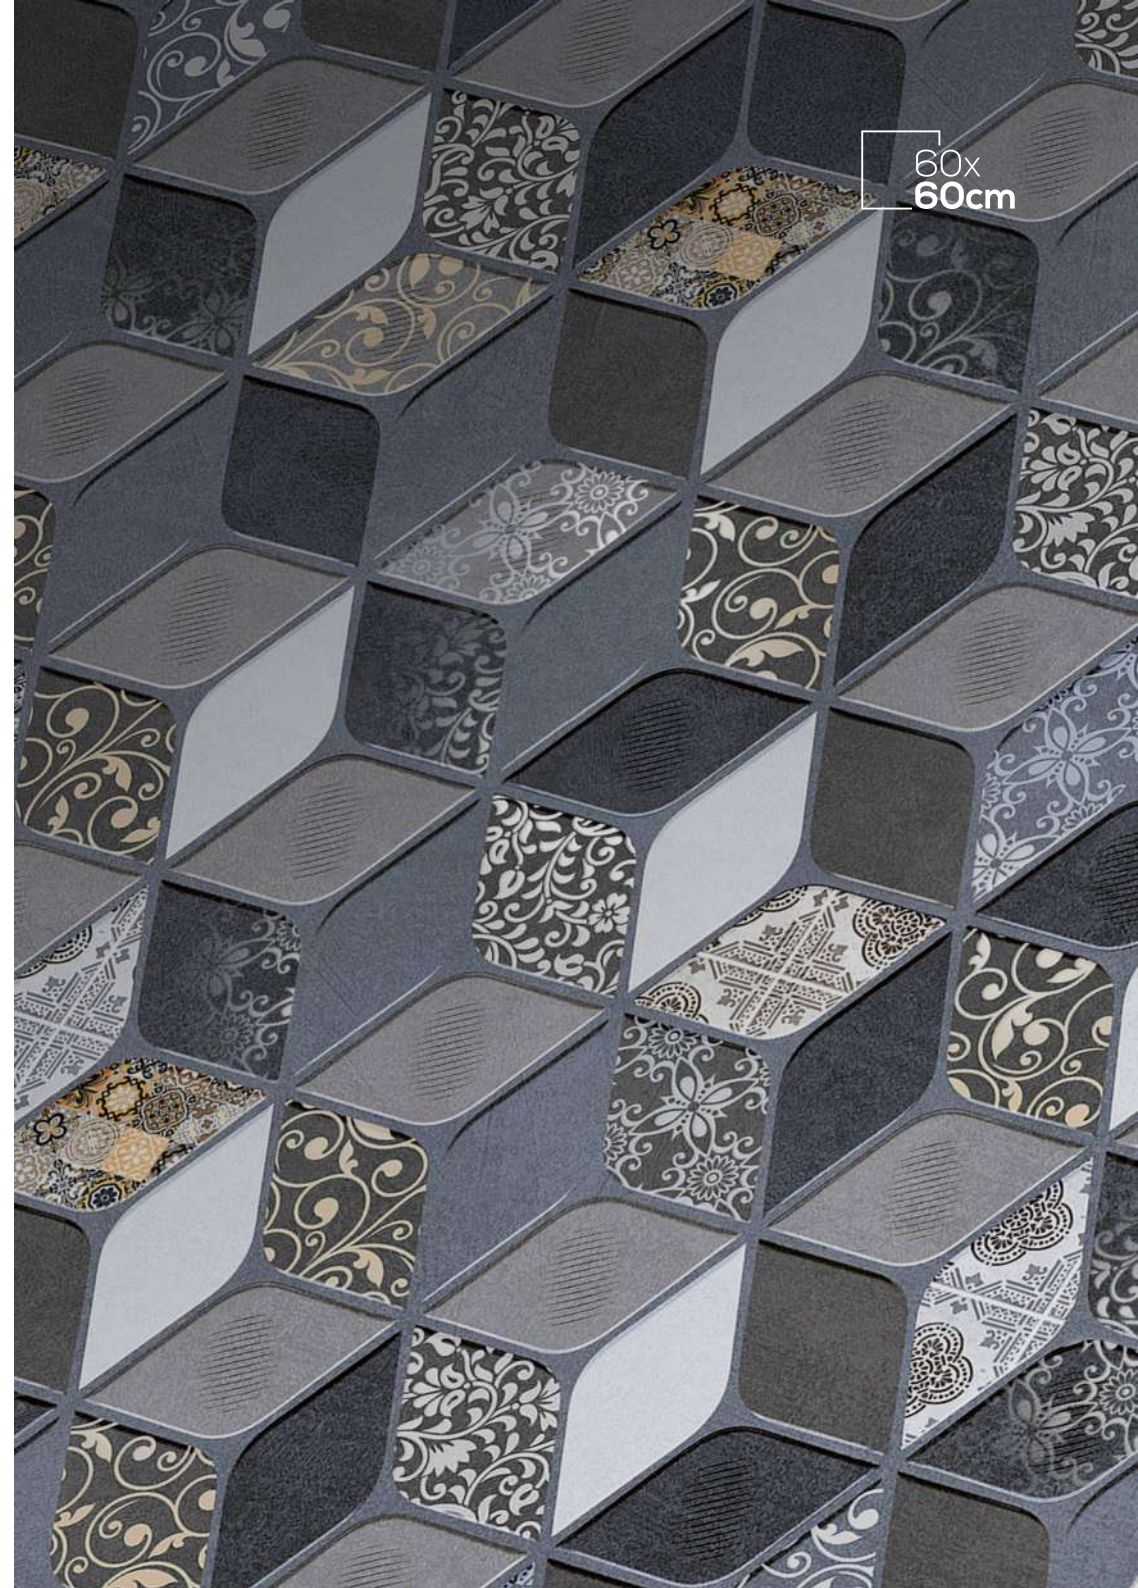

600x600mm | Carving Moroccan