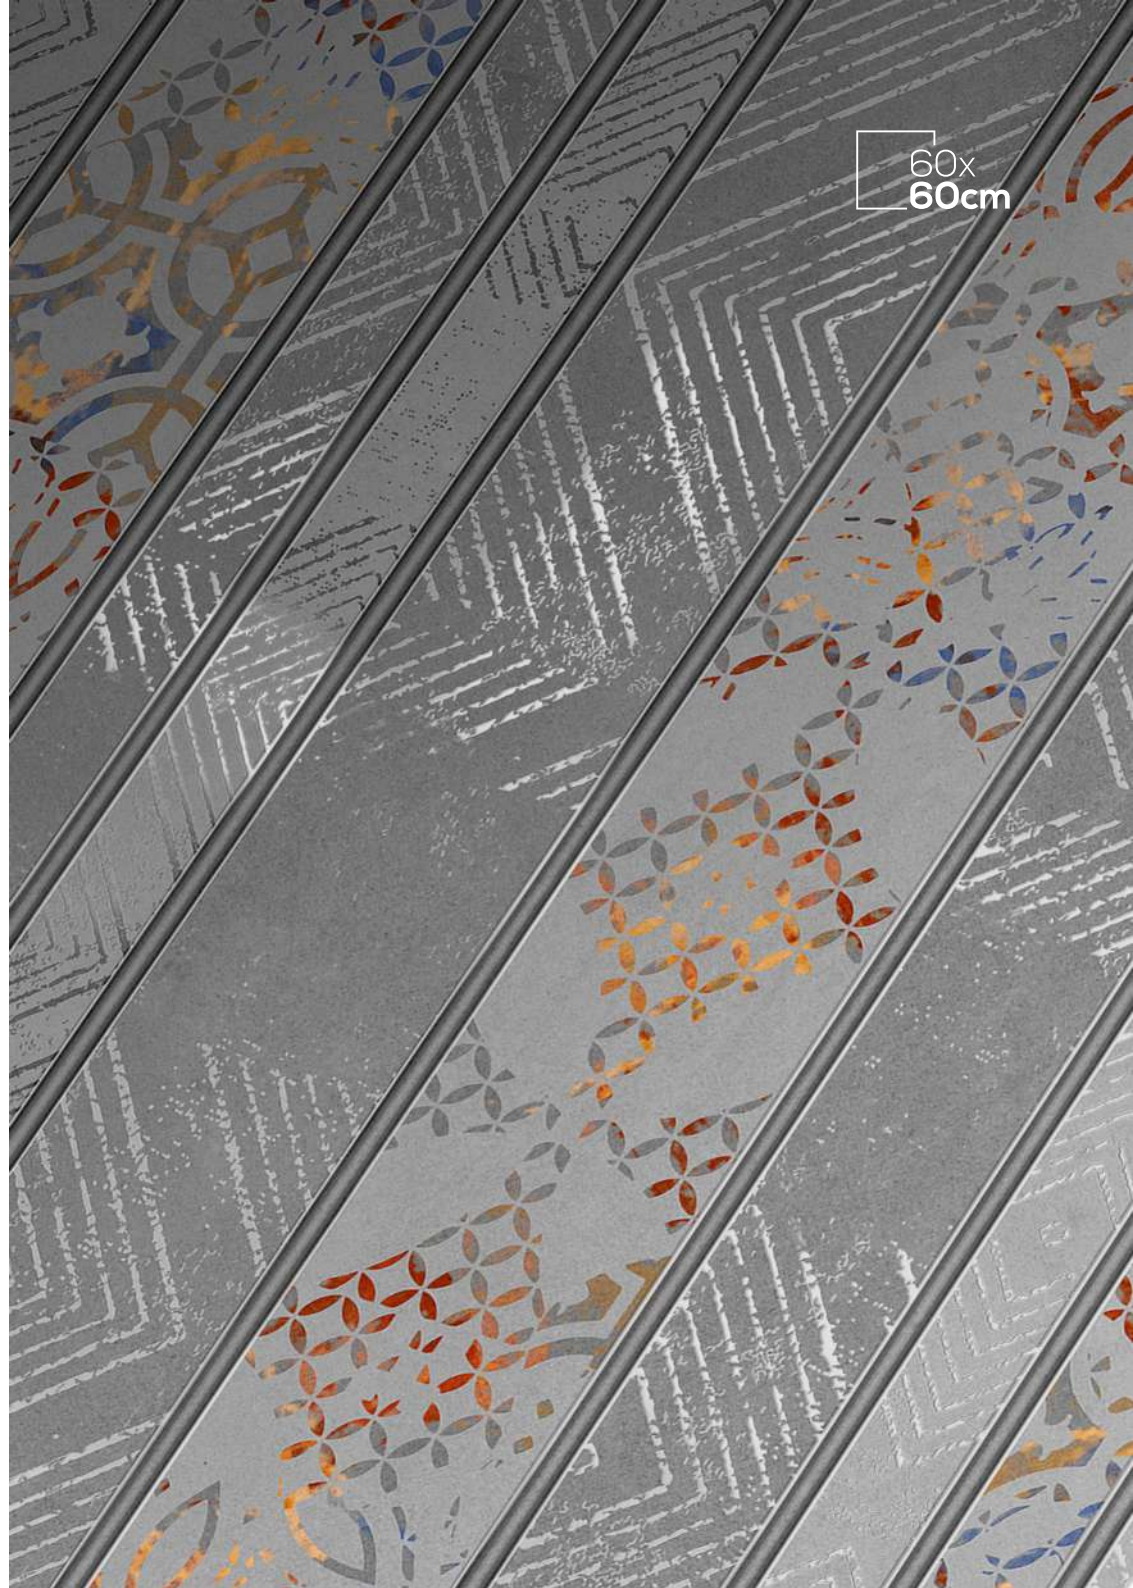

12+ SURFACE 100% WATER PROOF

600x600mm | Carving Moroccan

423 L

423 D

423 HL

423 HL

600x600mm | Carving Moroccan

424 D