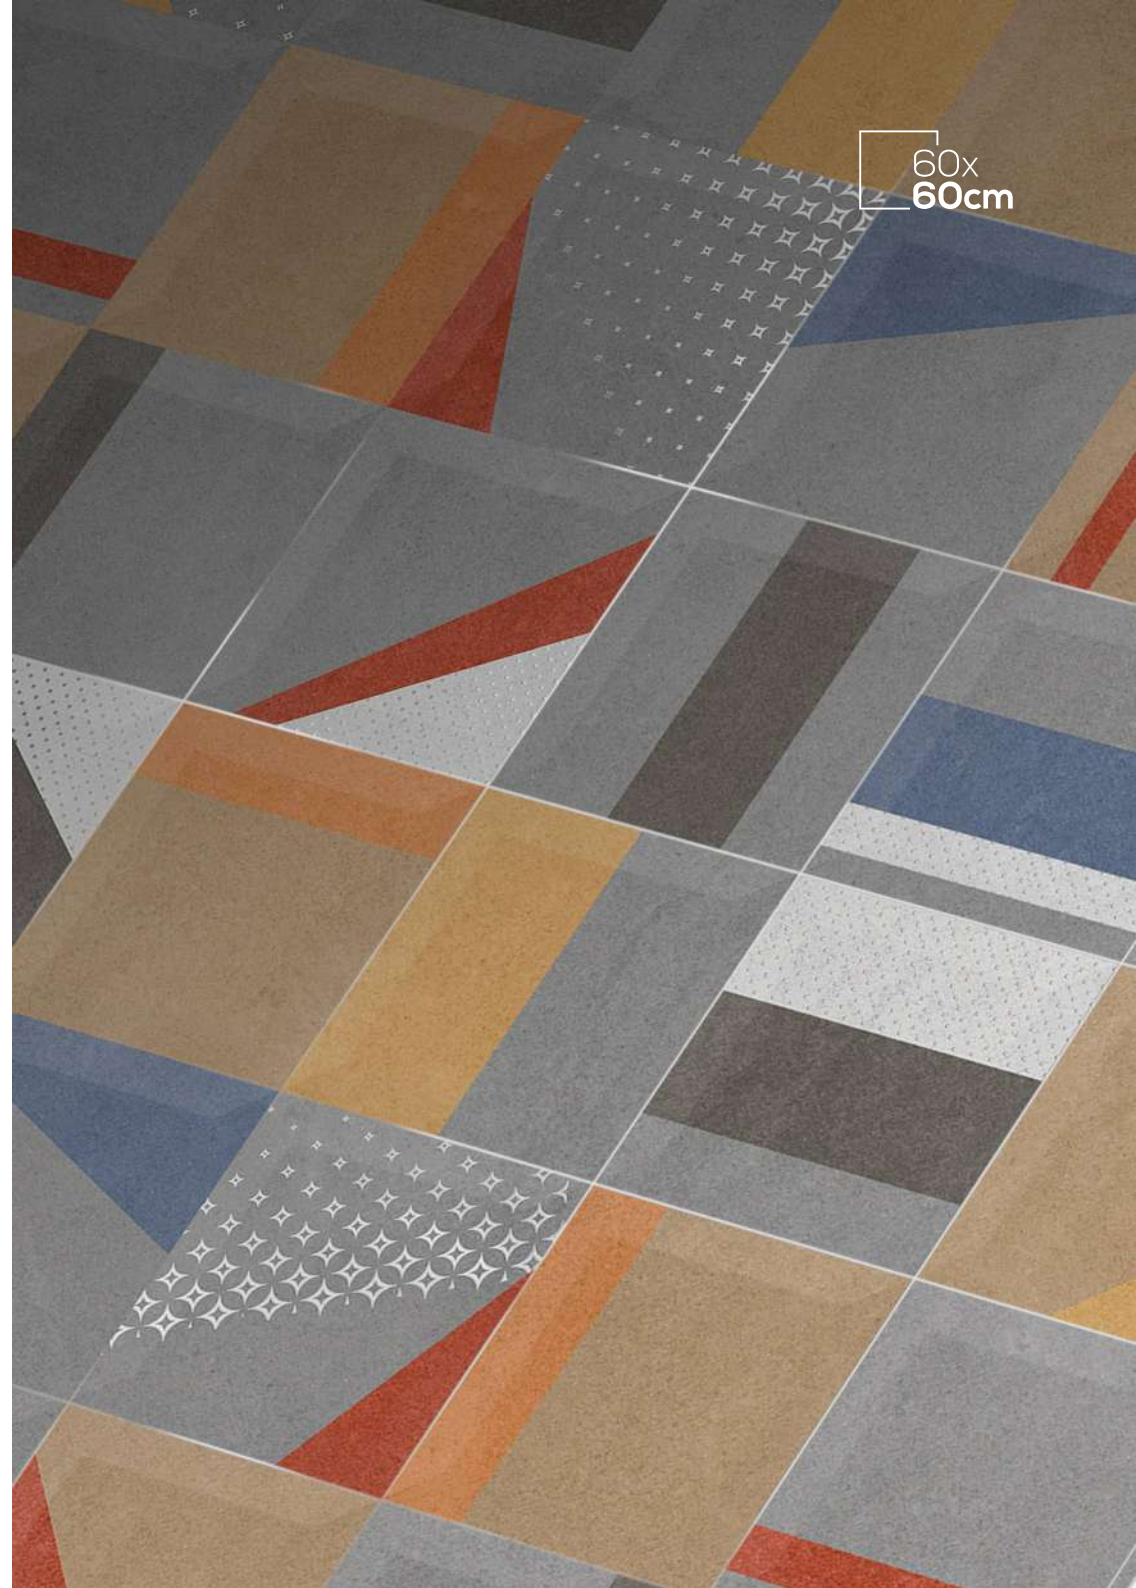

419 HL

600x600mm | Carving Moroccan

420 L

420 D

420 HL

420 HL

60x
60cm

420