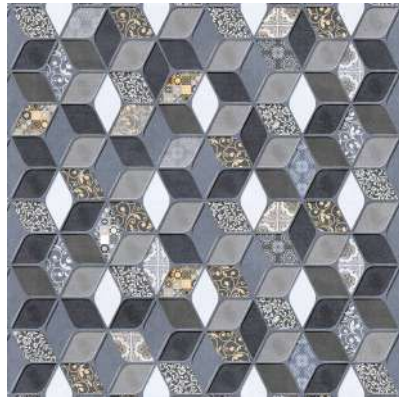

600x600mm | Carving Moroccan

410 HL