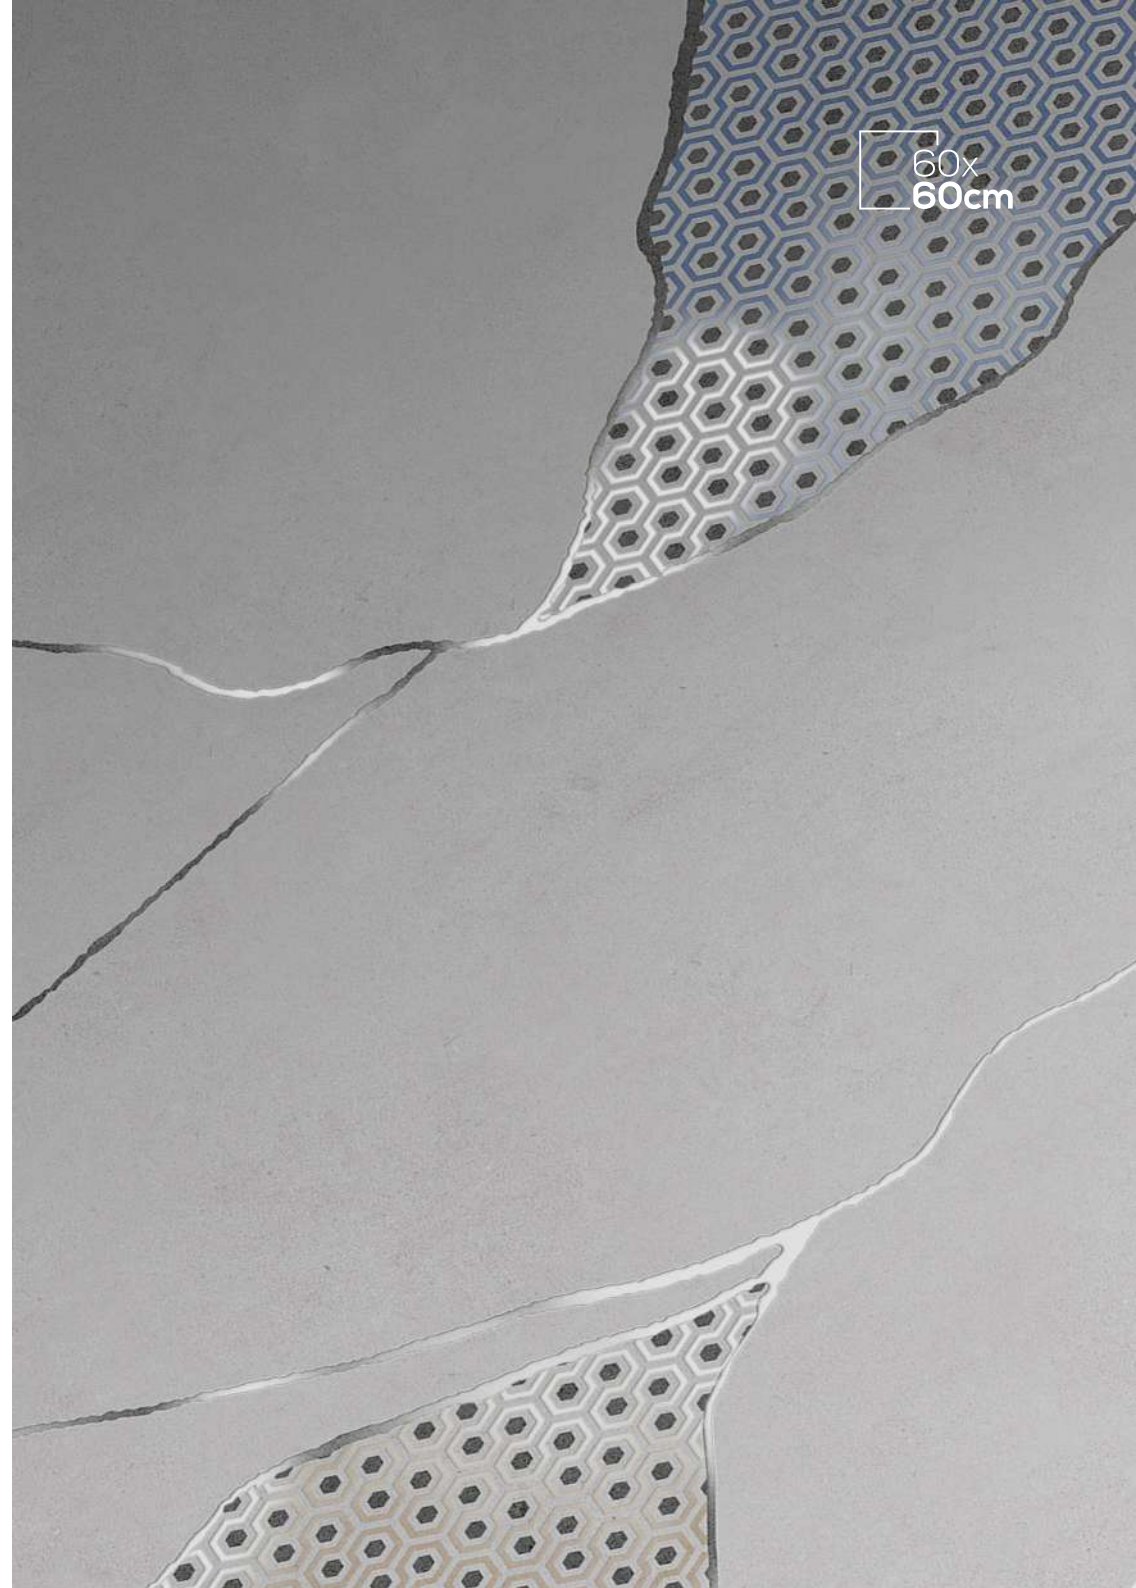

402 HL

RANDOM HL

402

12+ SURFACE 100% WATER PROOF

600x600mm | Carving Moroccan

403

403 HL

RANDOM HL