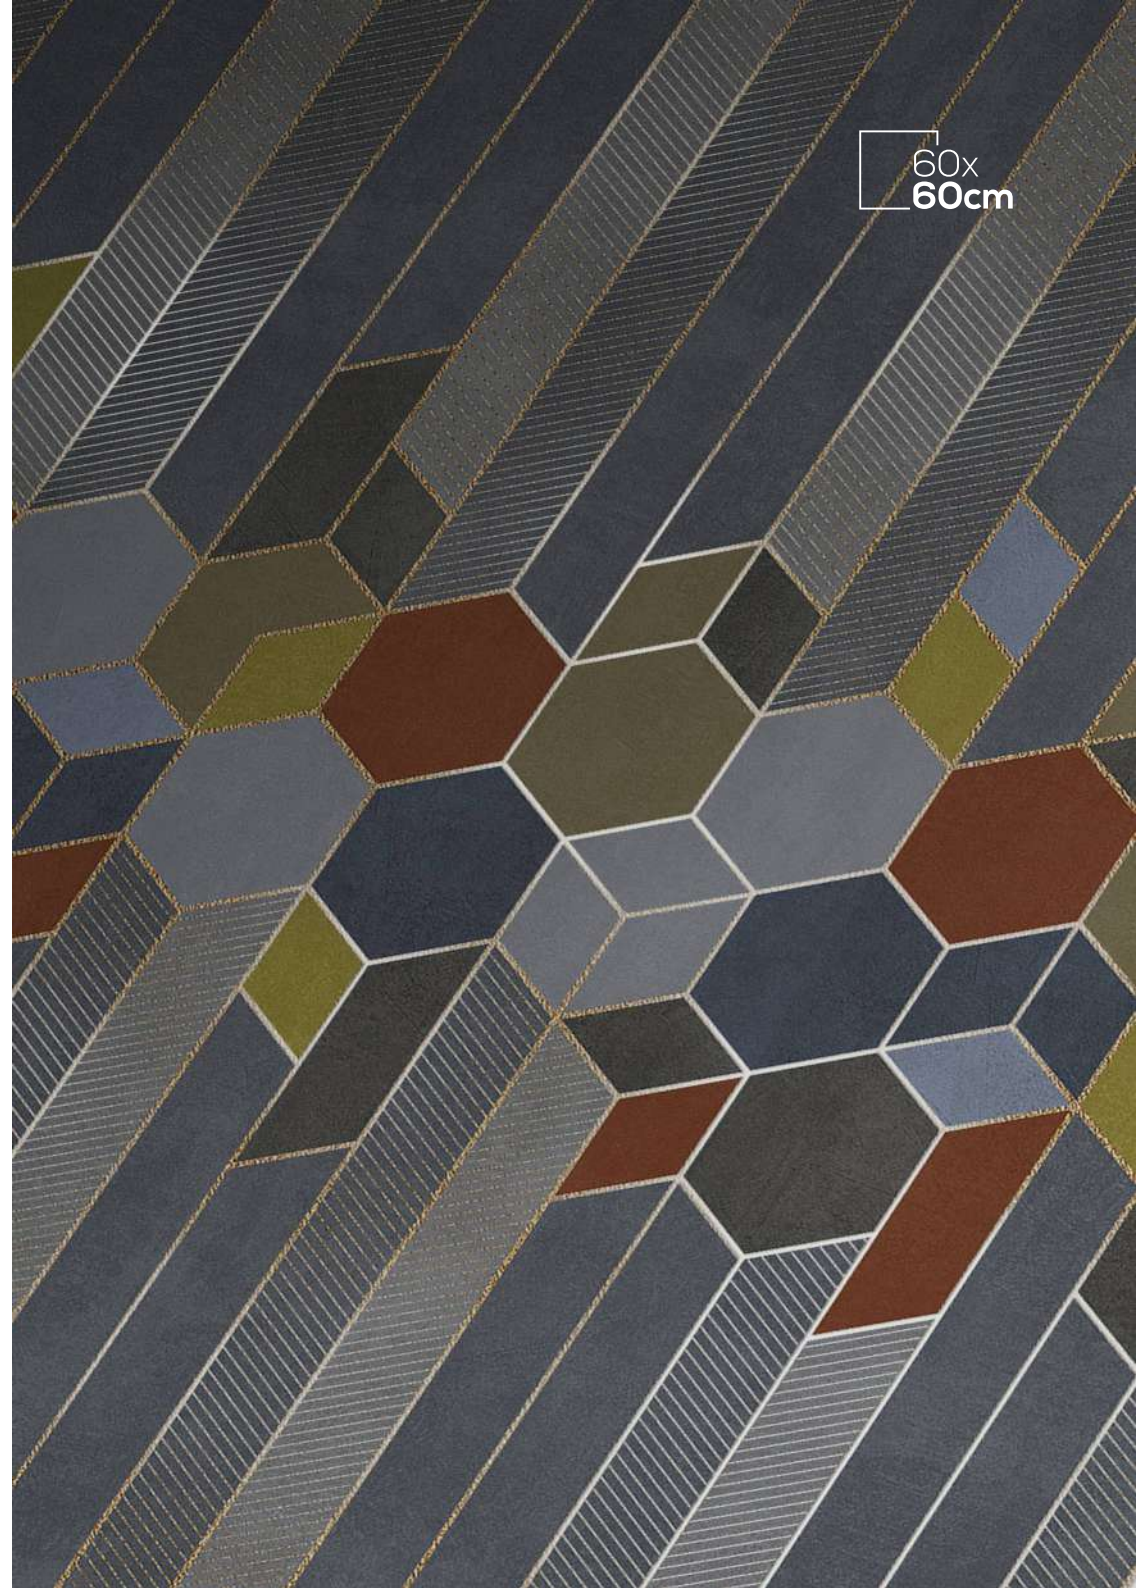

600x600mm | Carving Moroccan