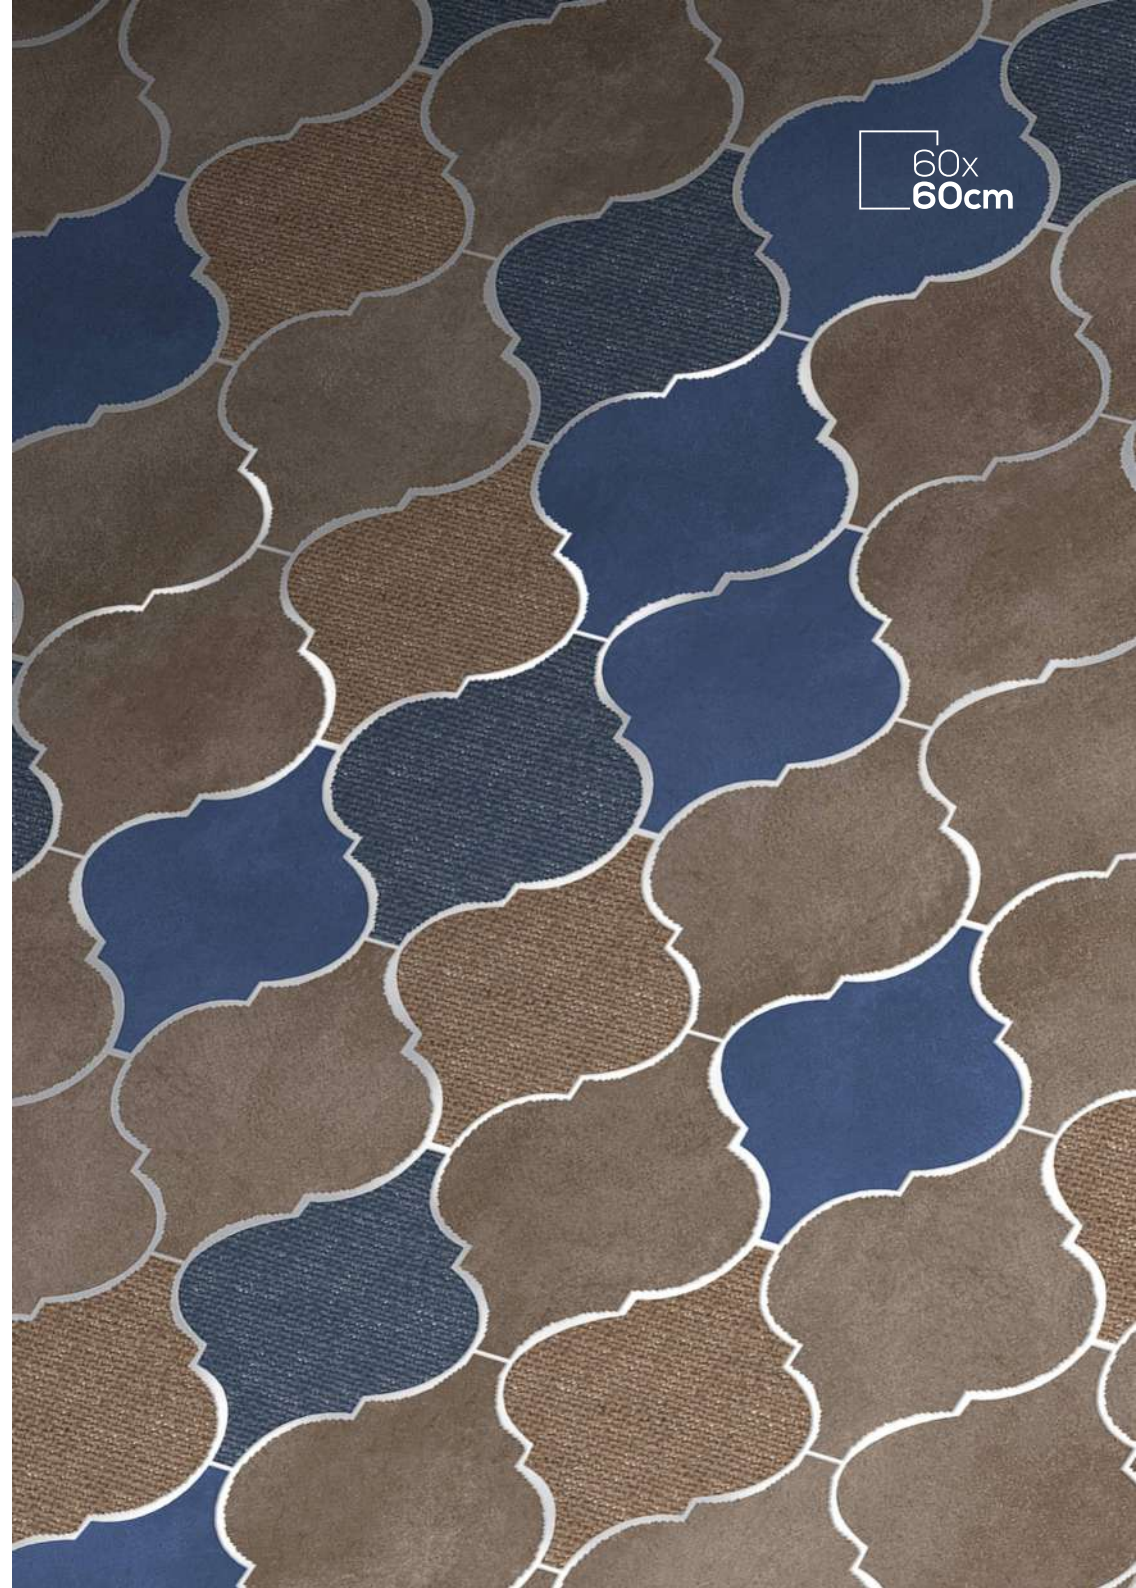

12+ SURFACE 100% WATER PROOF

600x600mm | Carving Moroccan

423 L

423 D

423 HL

423 HL

600x600mm | Carving Moroccan

424 D

424 D

424 HL

424 HL

424

12+ SURFACE

100%
WATER PROOF

600x600mm | Carving Moroccan

425 L