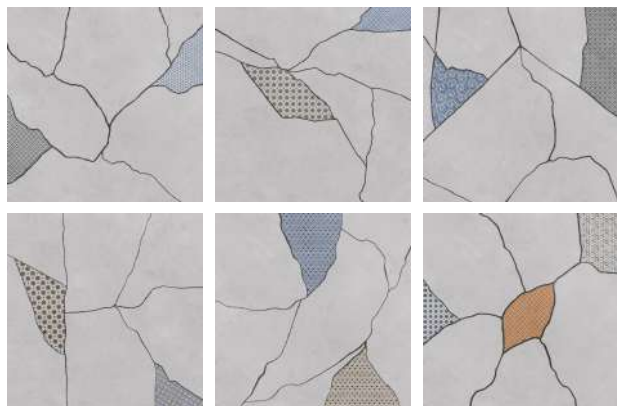

402 HL

RANDOM HL

402

12+ SURFACE 100% WATER PROOF

600x600mm | Carving Moroccan

403

403 HL

RANDOM HL