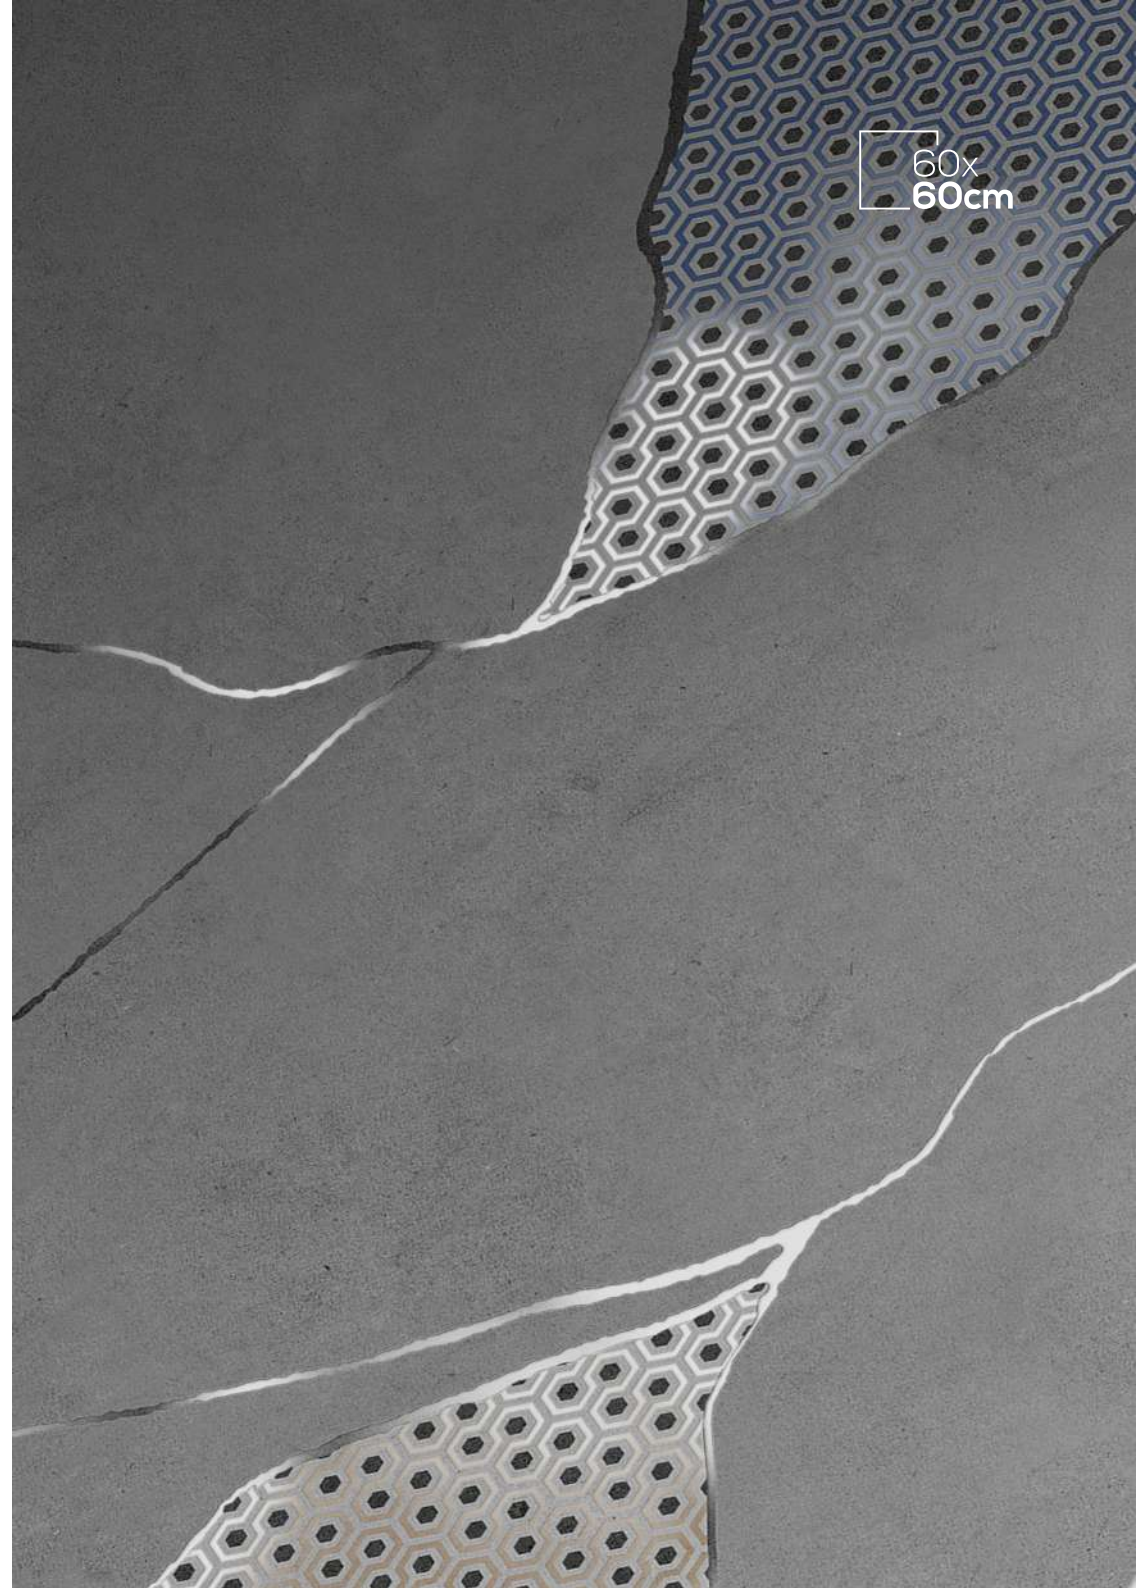

402 HL

RANDOM HL

402

12+ SURFACE 100% WATER PROOF

600x600mm | Carving Moroccan

403

403 HL

RANDOM HL