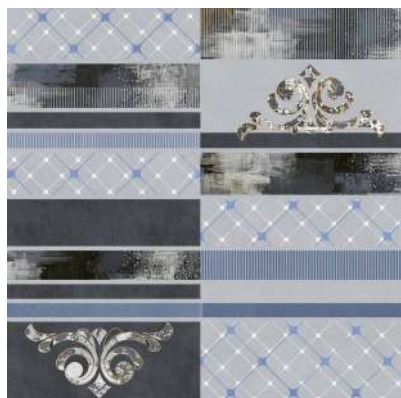

600x600mm | Carving Moroccan

411 HL1