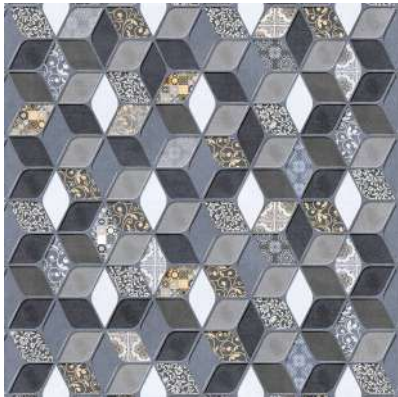

600x600mm | Carving Moroccan

410 HL