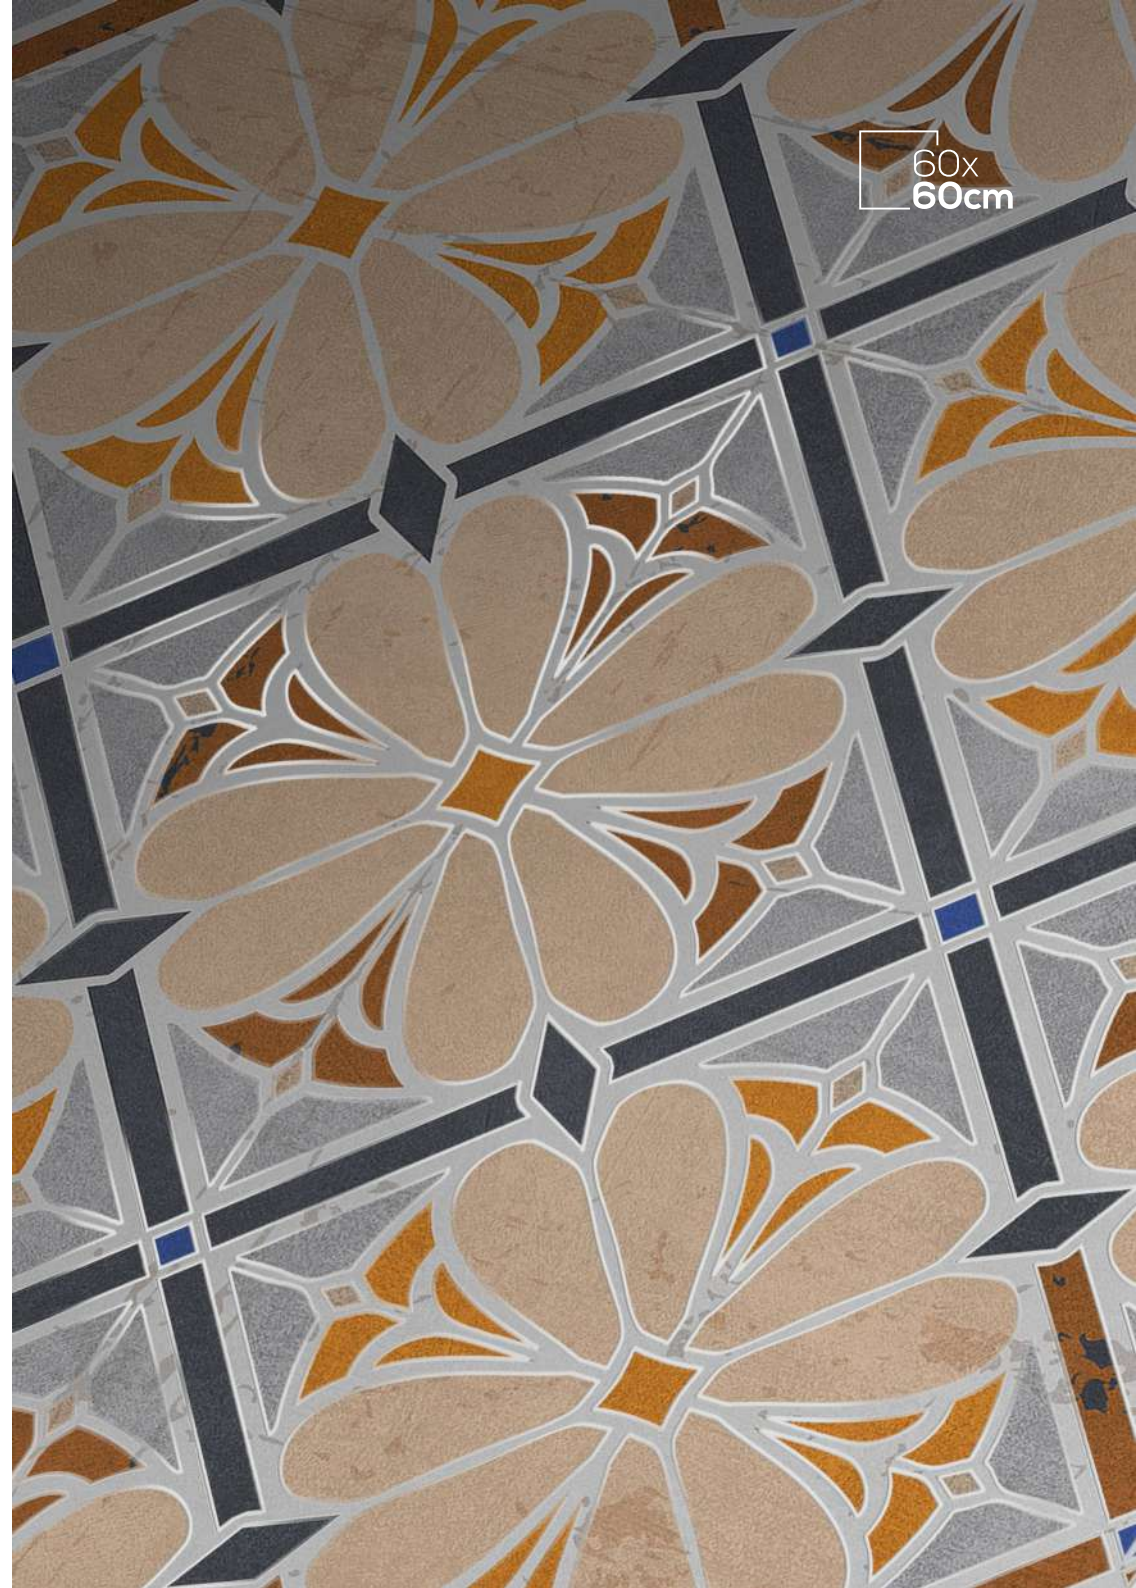

600x600mm | Carving Moroccan

60x
60cm