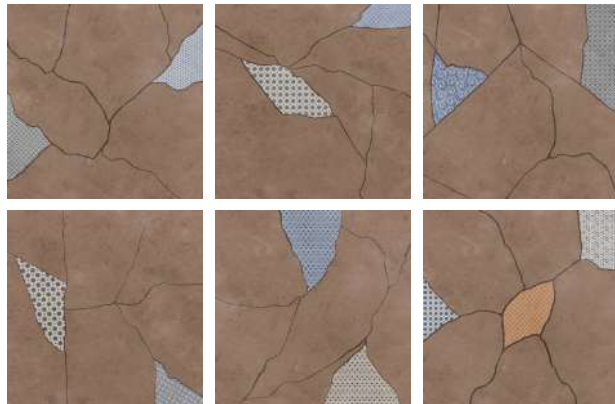

600x600mm | Carving Moroccan

RANDOM HL