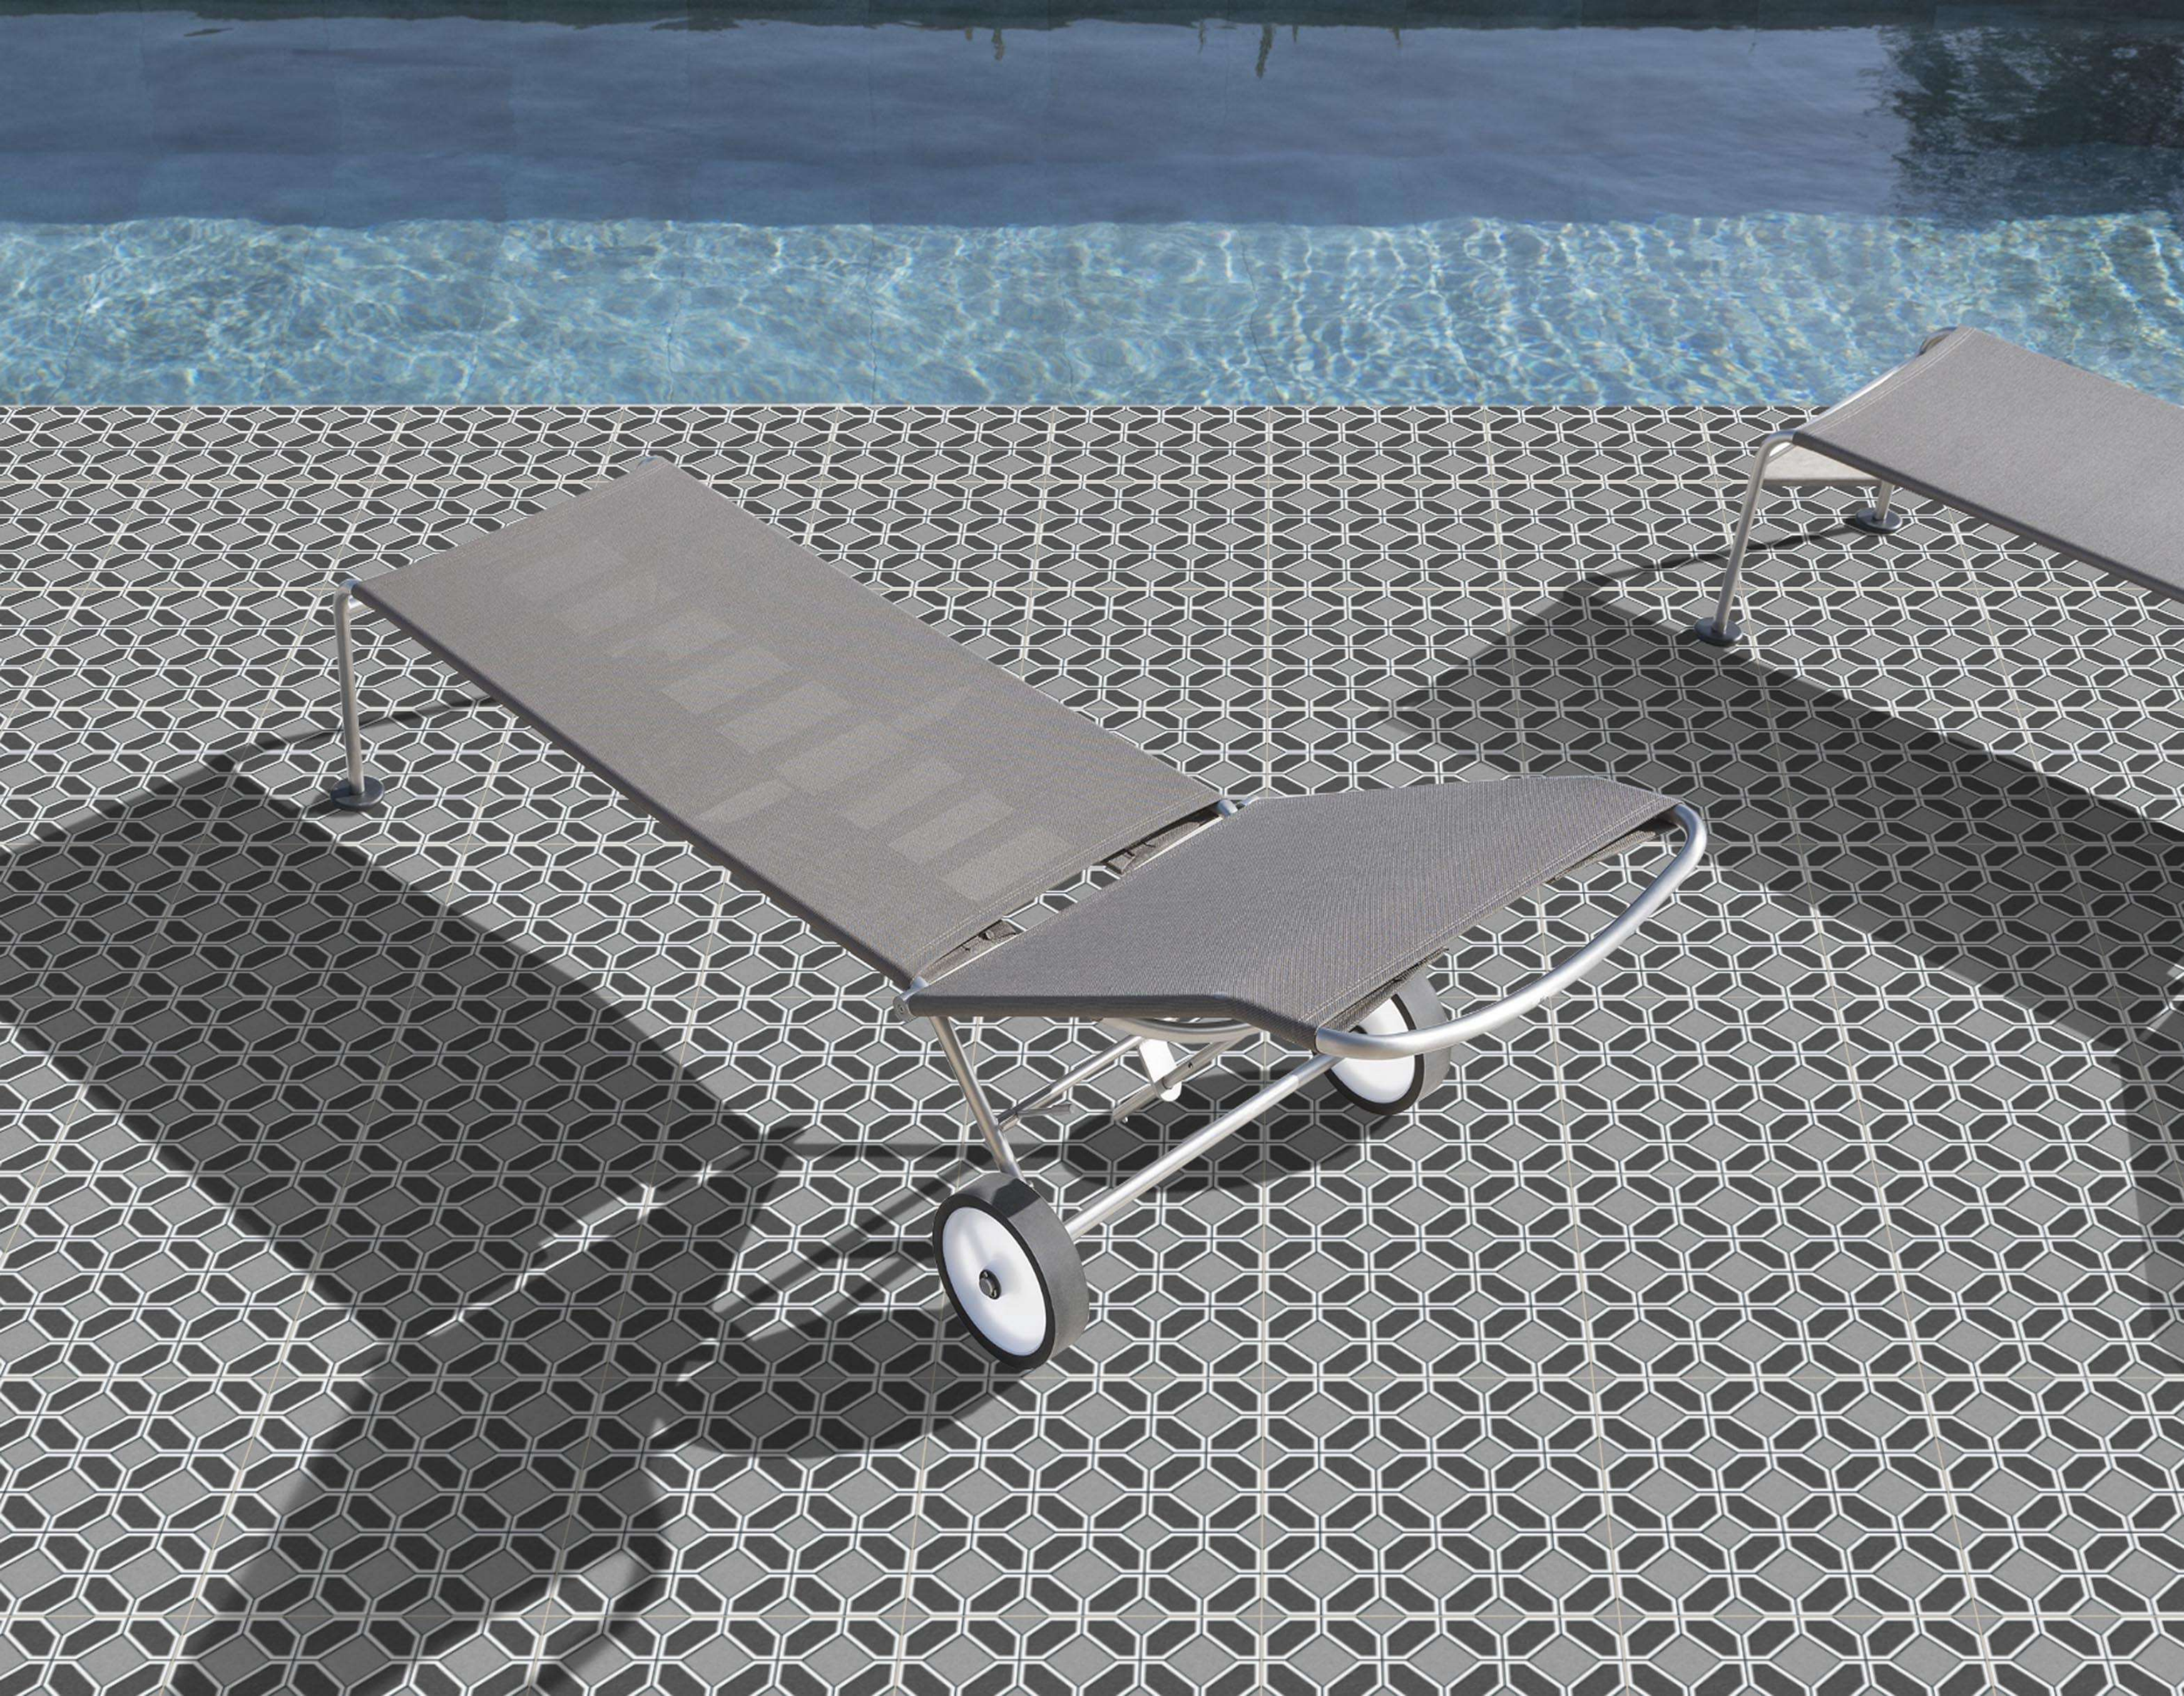

Zero  
Maintenance

Eco  
Friendly

Size  
**500x**  
**500mm**

Series  
**PLAIN**

13253

Applicable On  
Wall & Floor

HD  
Clarity

Random  
Design

Zero  
Maintenance

Eco  
Friendly

Size  
**500x**  
**500mm**

Series  
**PLAIN**

13254

Applicable On  
Wall & Floor

HD  
Clarity

Random  
Design