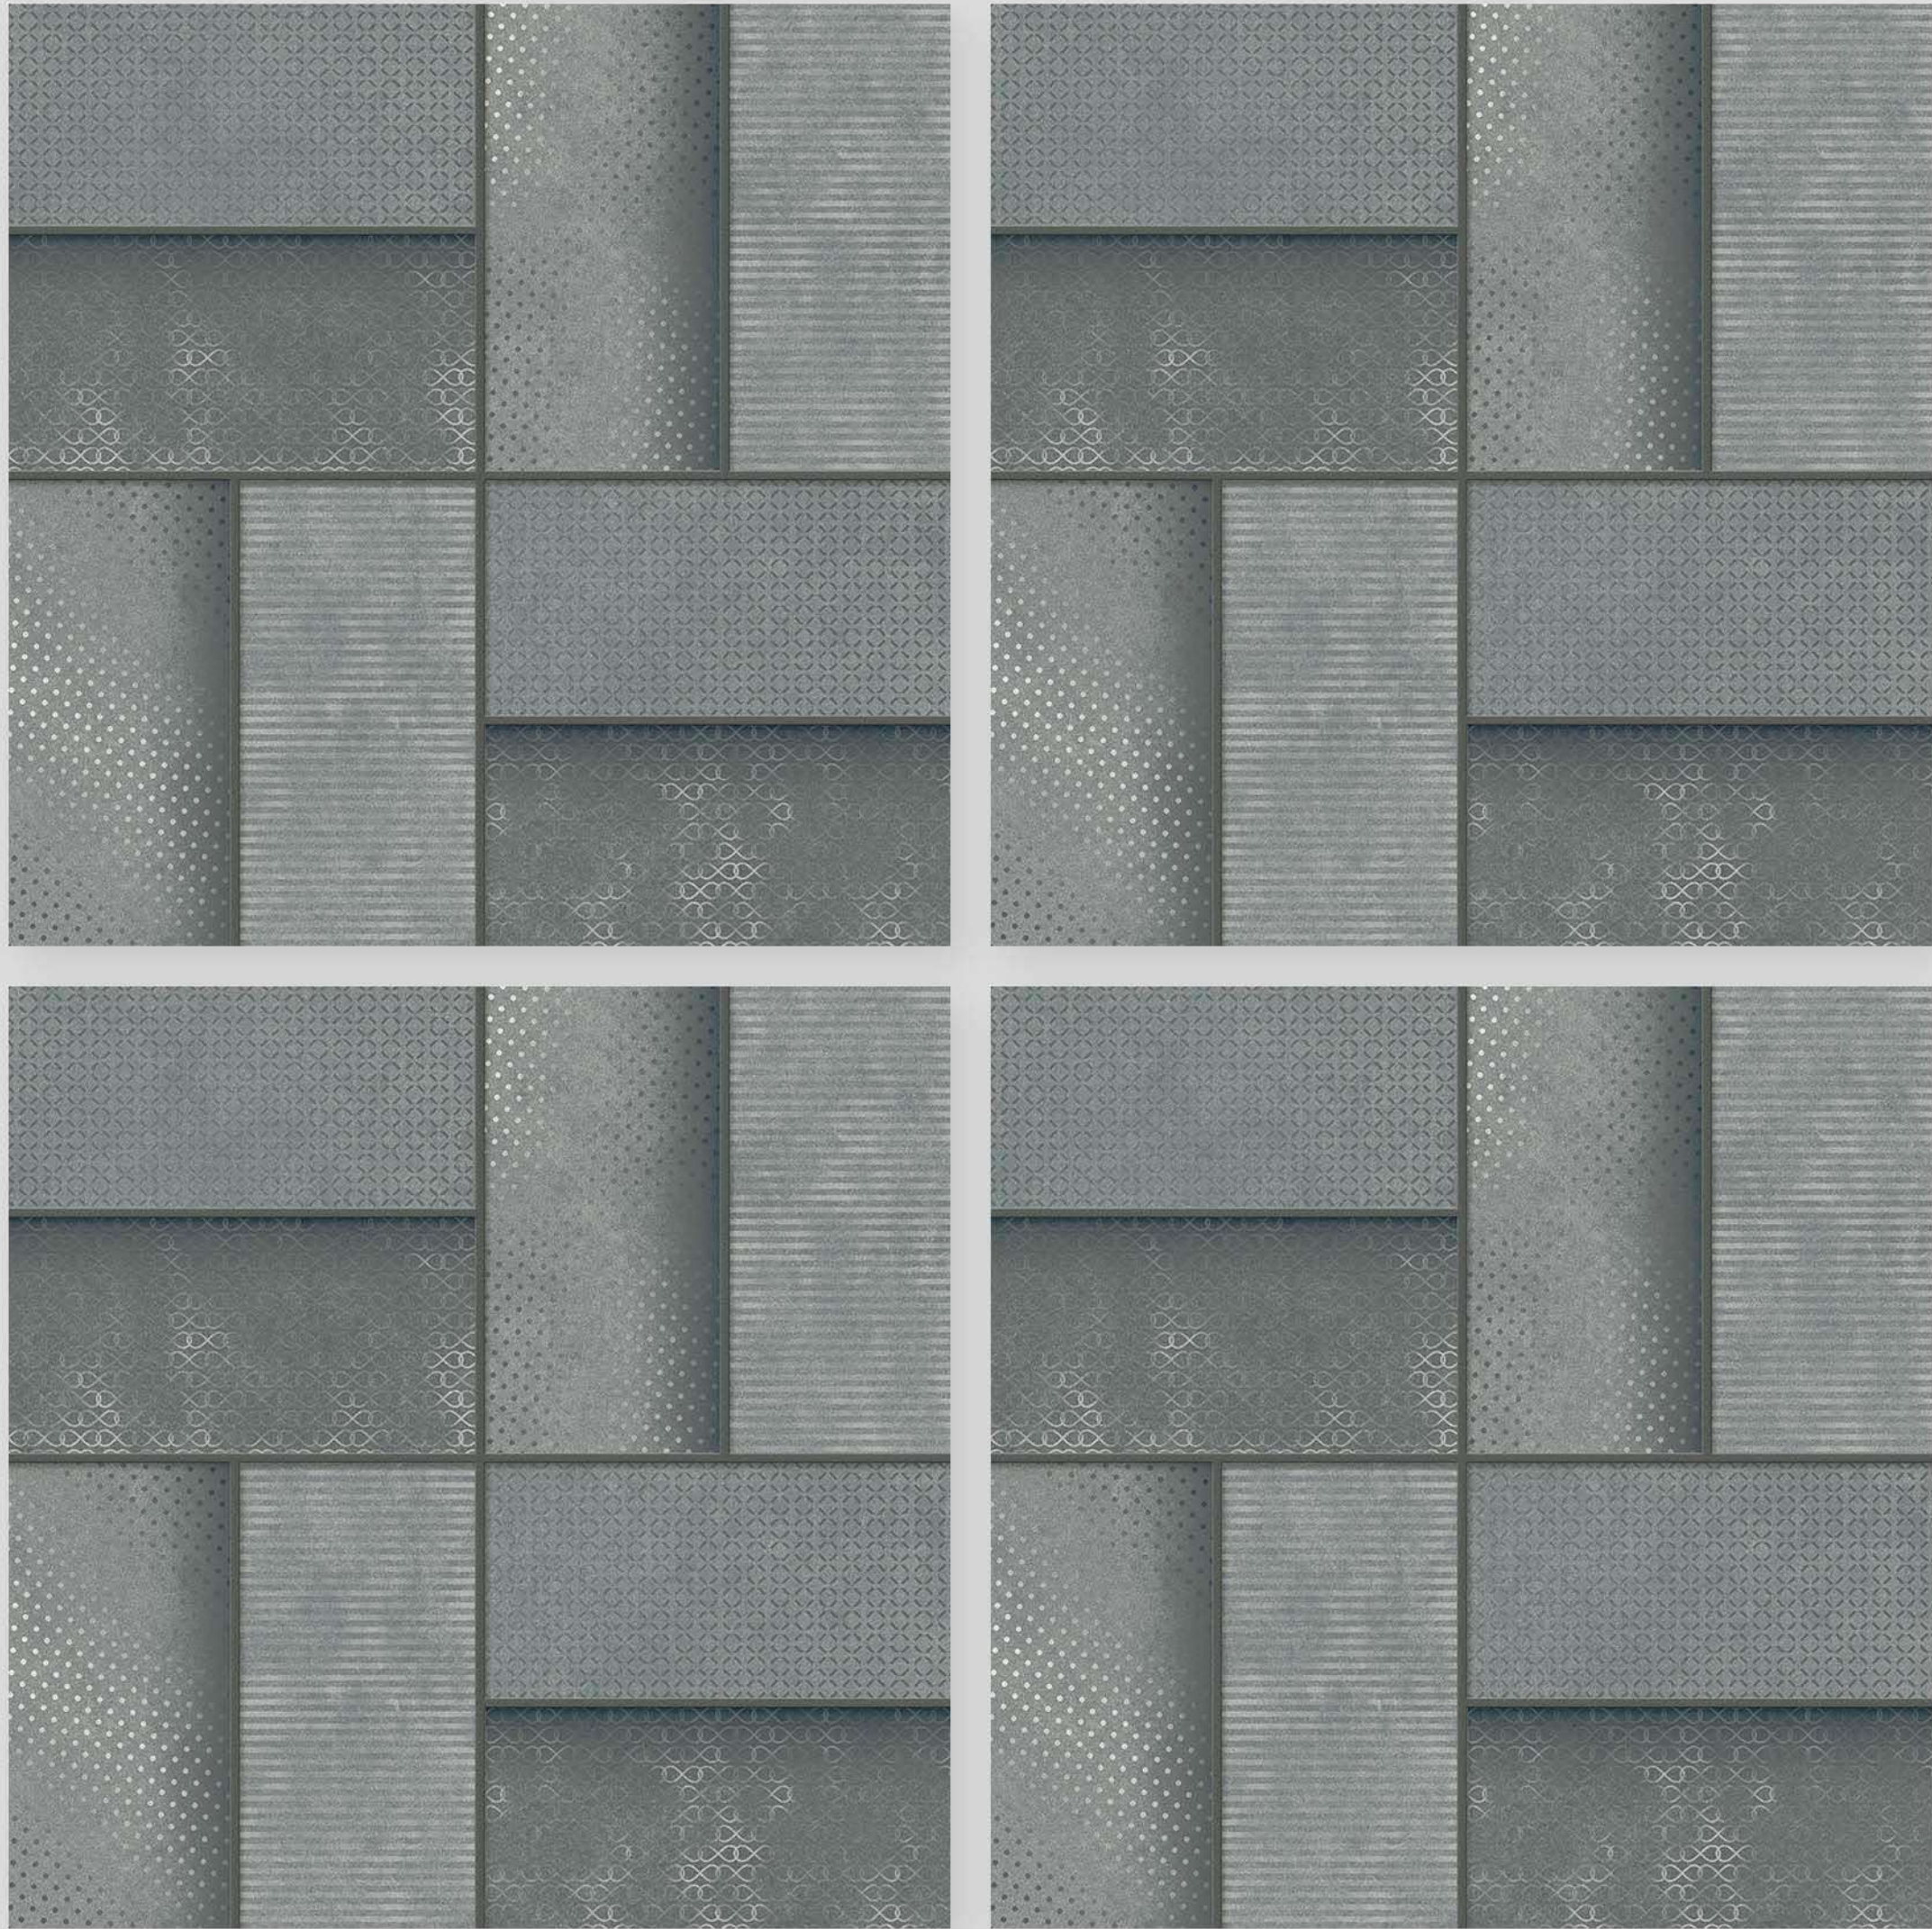

Zero  
Maintenance

Eco  
Friendly

Size  
**500x**  
**500mm**

Series  
**PLAIN**

13257

Applicable On  
Wall & Floor

HD  
Clarity

Random  
Design