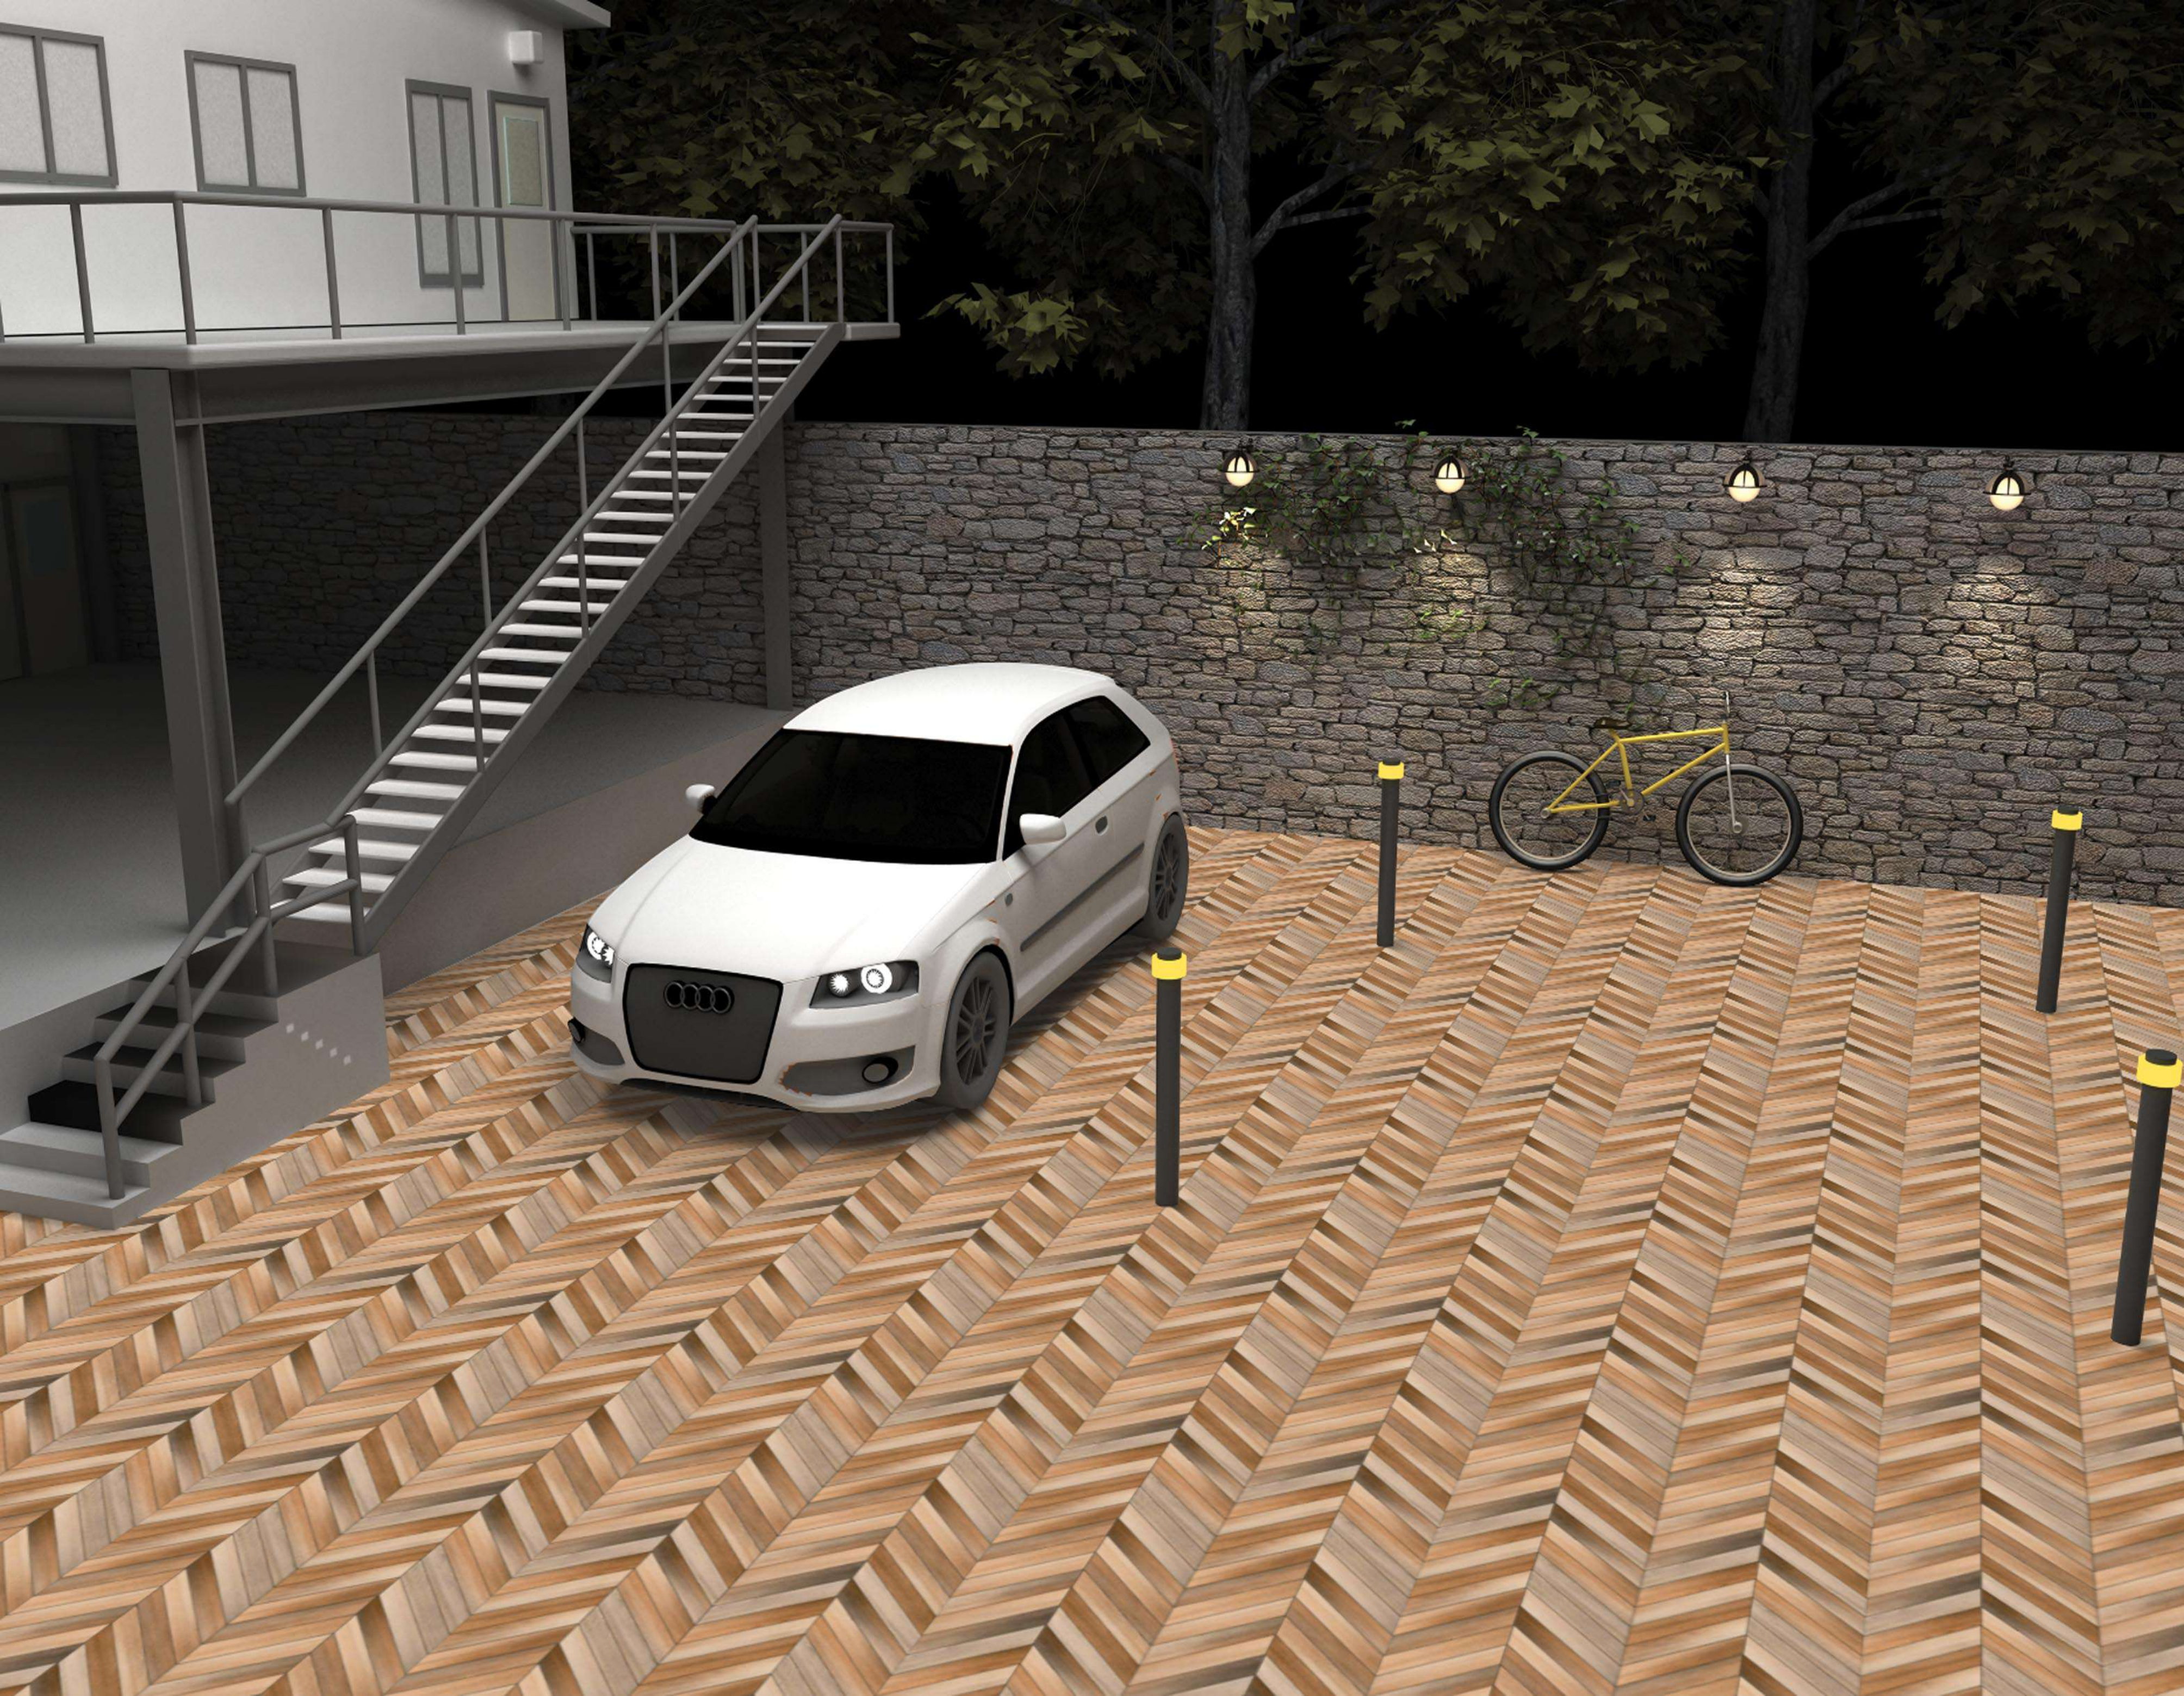

Zero  
Maintenance

Eco  
Friendly

Size  
**500x**  
**500mm**

Series  
**PLAIN**

13261

Applicable On  
Wall & Floor

HD  
Clarity

Random  
Design

Zero  
Maintenance

Eco  
Friendly

Size  
**500x**  
**500mm**

Series  
**PLAIN**

13262

Applicable On  
Wall & Floor

HD  
Clarity

Random  
Design

Zero  
Maintenance

Eco  
Friendly

Size  
**500x**  
**500mm**

Series  
**PLAIN**

13263

Applicable On  
Wall & Floor

HD  
Clarity

Random  
Design

Zero  
Maintenance

Eco  
Friendly

Size  
**500x**  
**500mm**

Jetpar Road At.Rangpar,  
Morbi-363642(Gujarat)INDIA