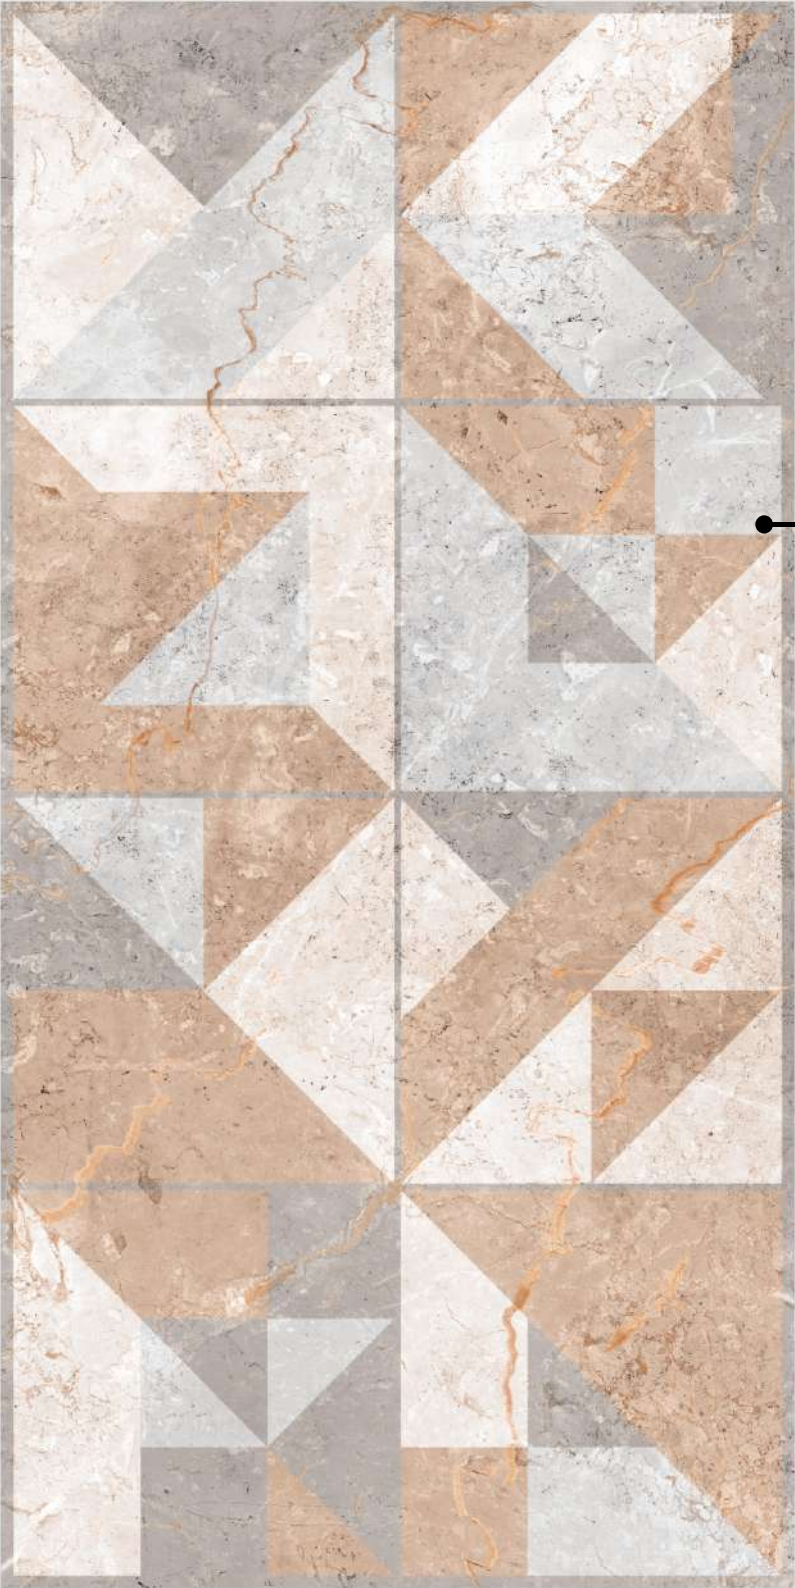

SIZE:
600X1200MM

FINISH:
GLOSSY

THICKNESS:
8.5MM

MARMOLA HL

MARMOLA CHOCO