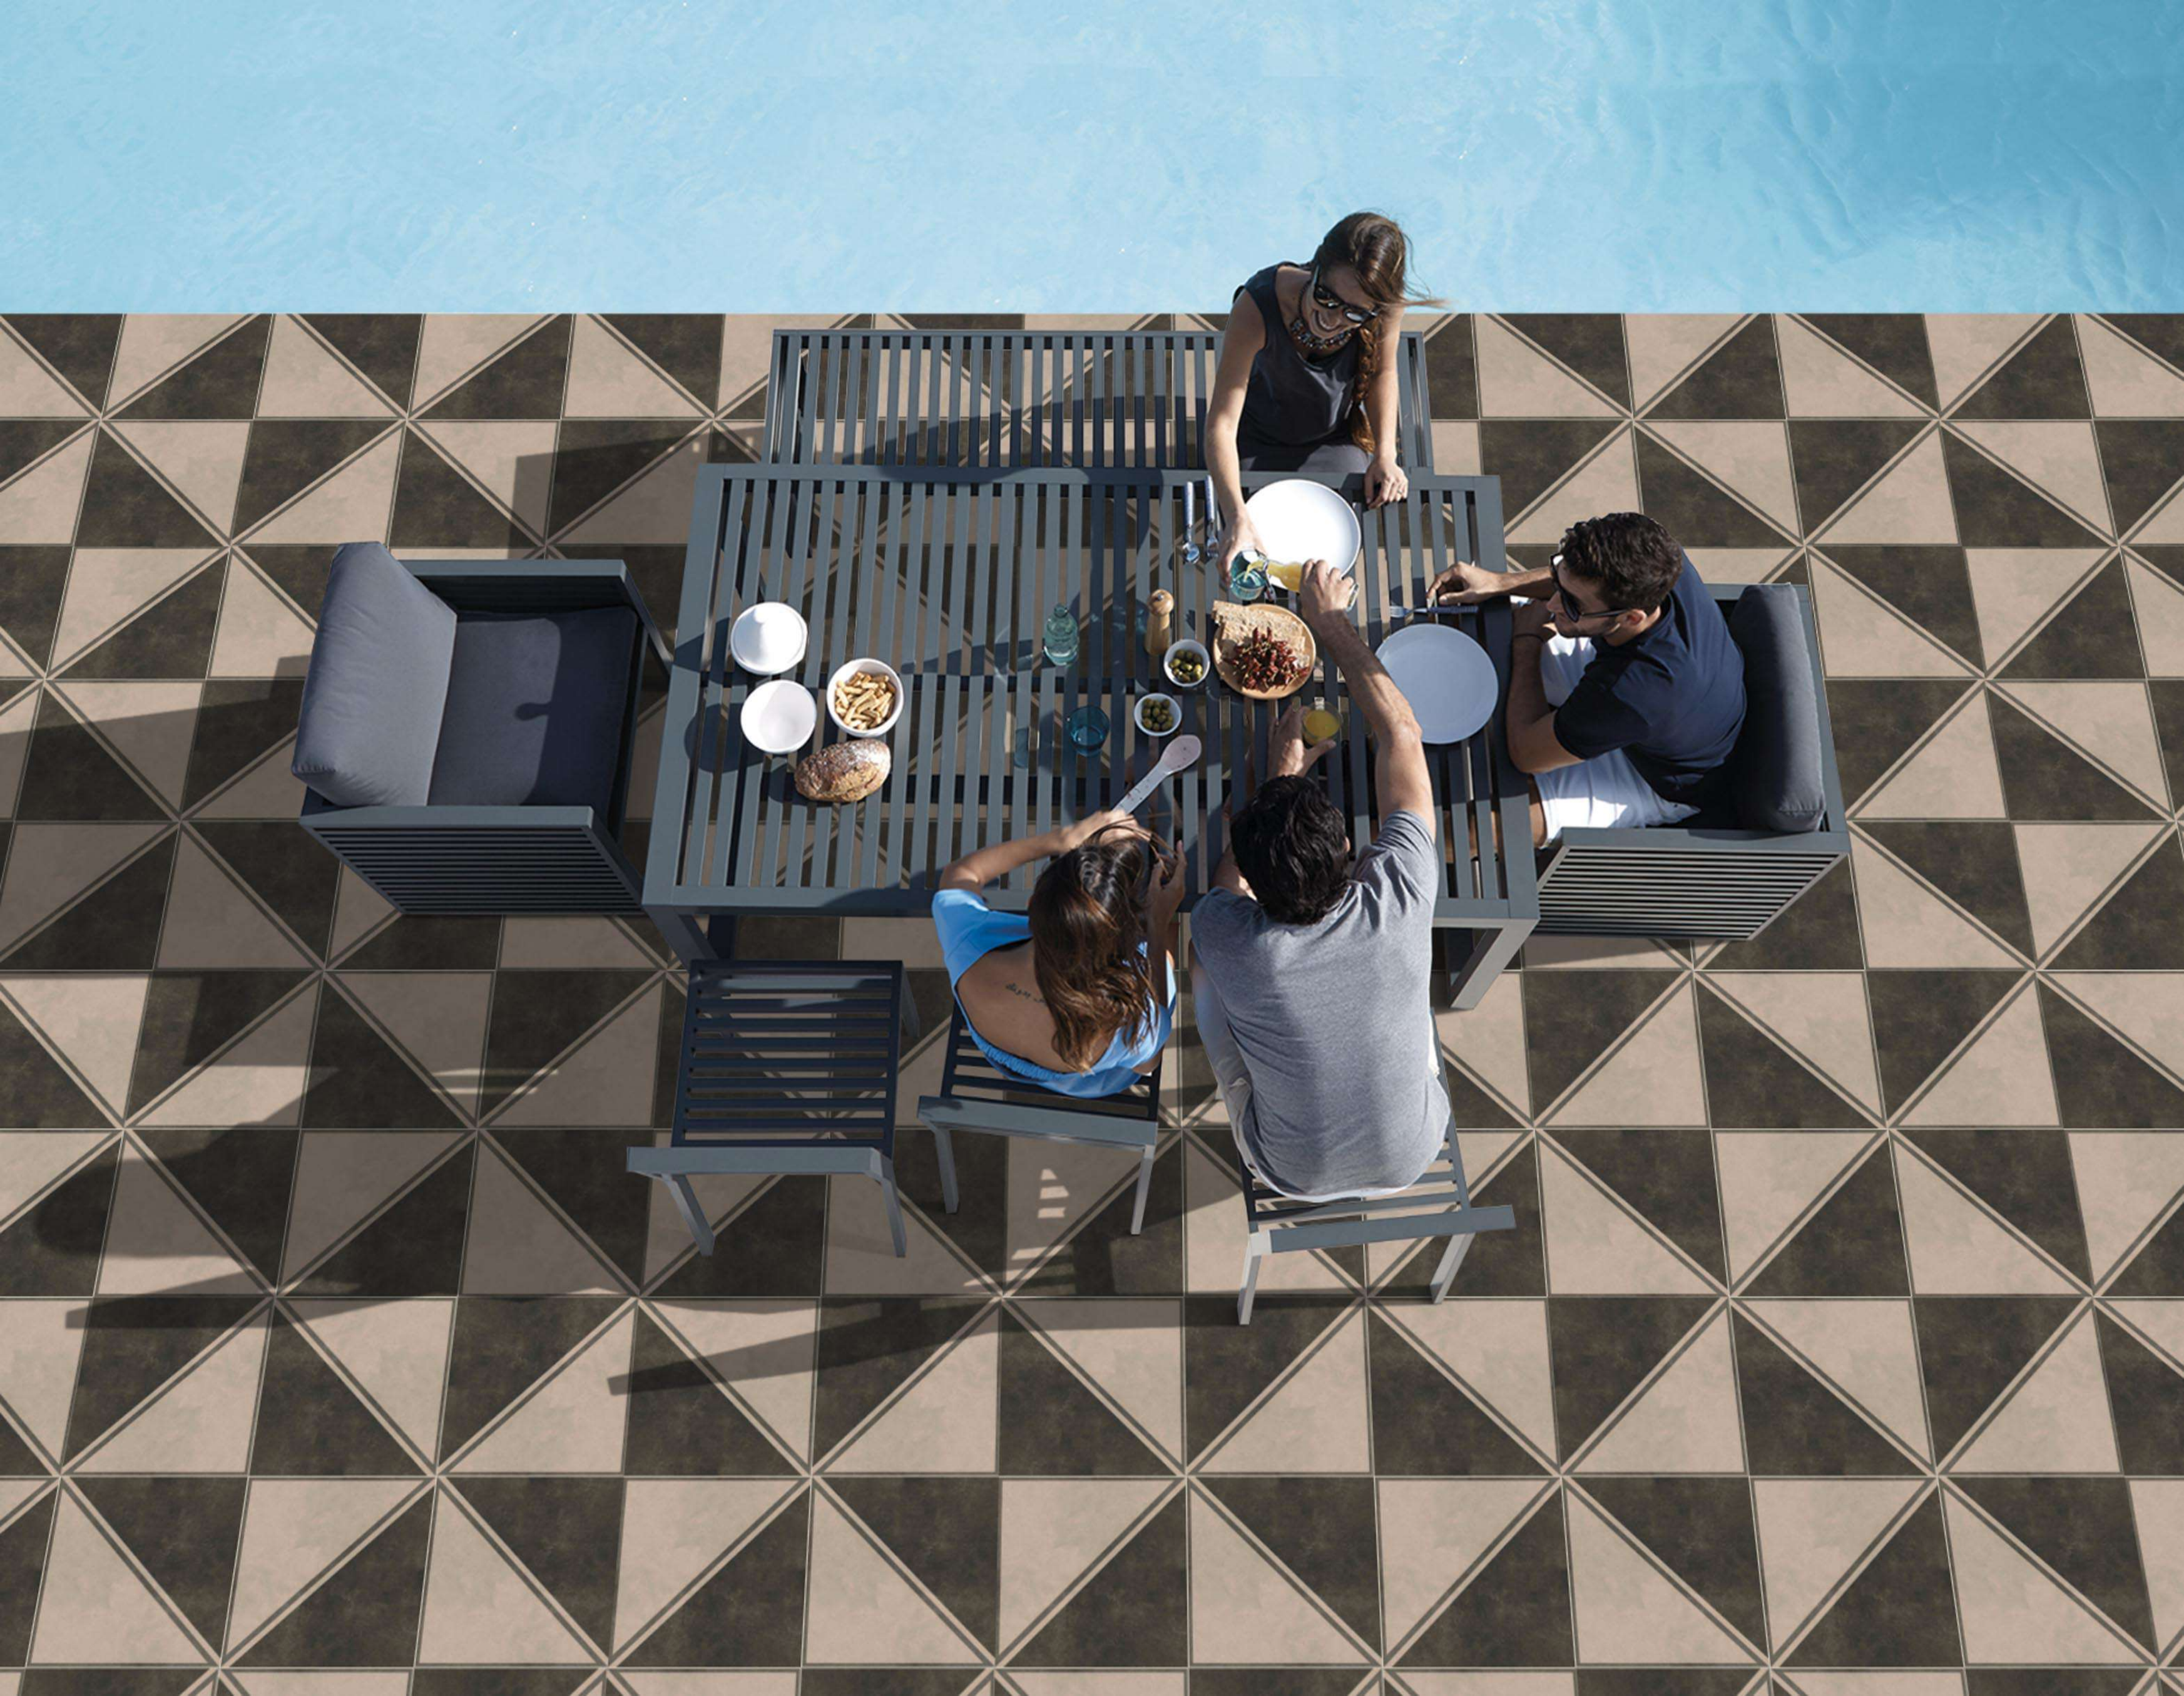

12002

Applicable On
Wall & Floor

HD
Clarity

Random
Design

Zero
Maintenance

Eco
Friendly

Size
500x
500mm

Series
PLAIN