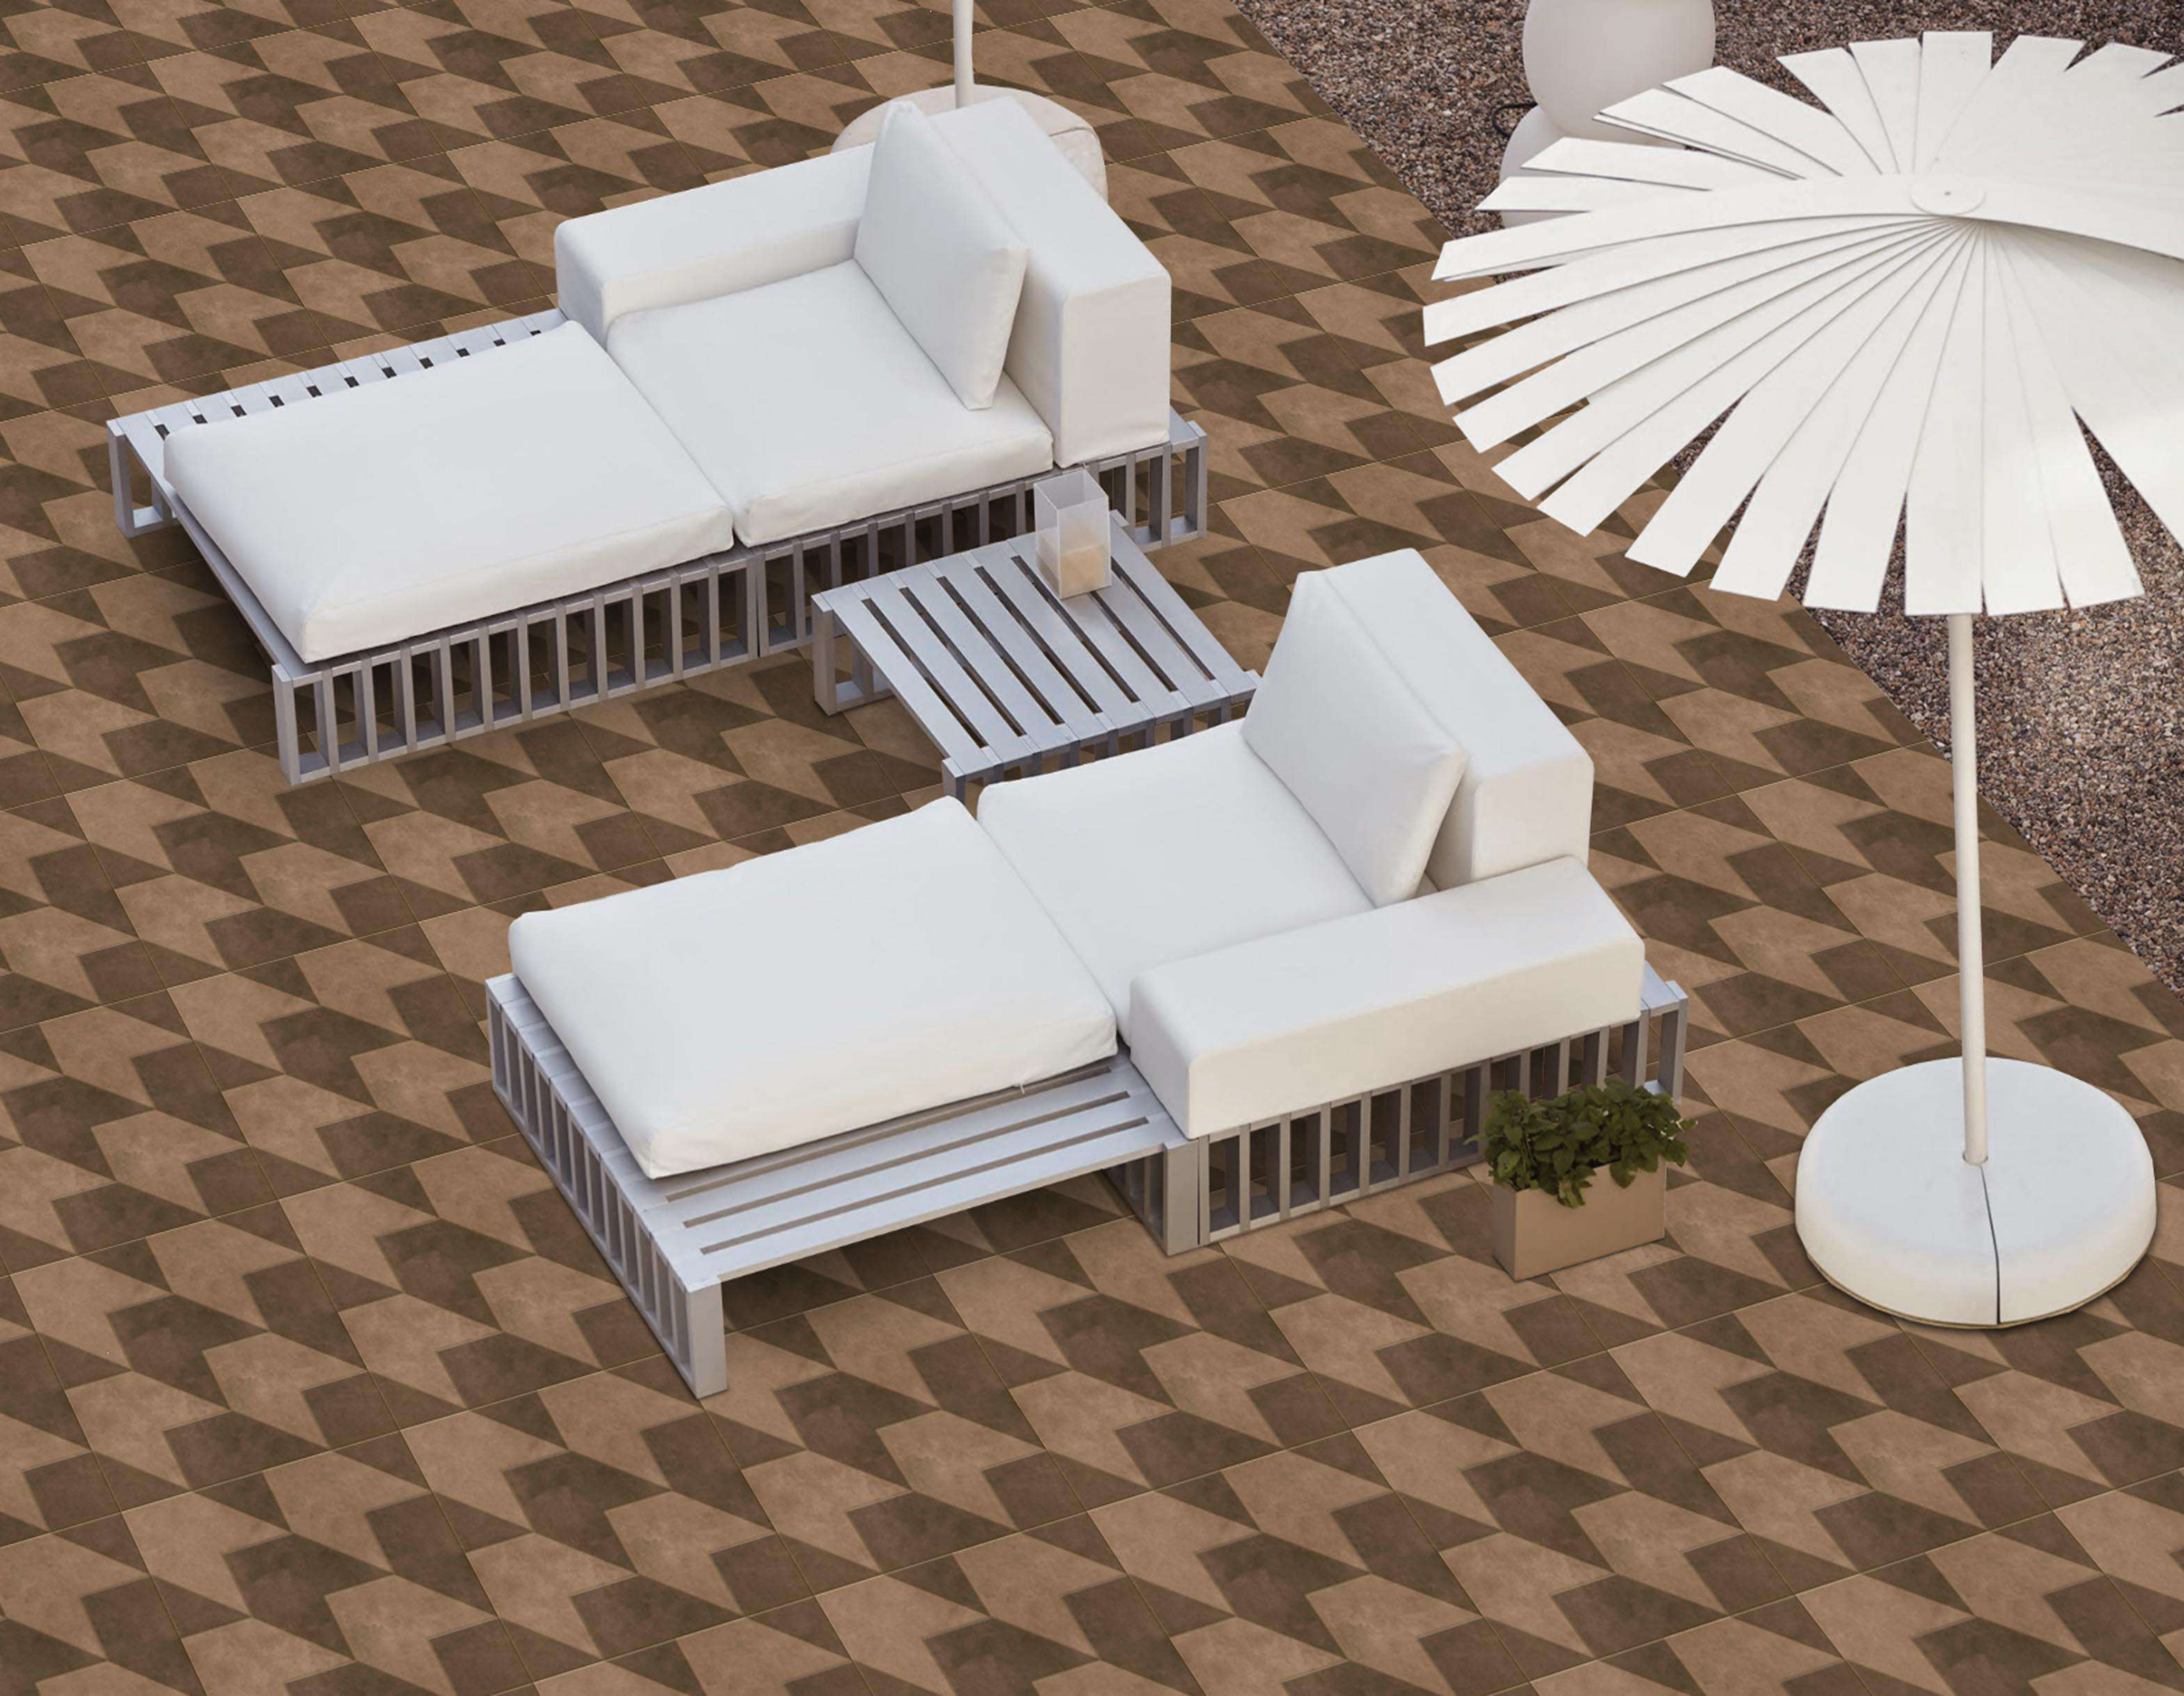

12009

Applicable On
Wall & Floor

HD
Clarity

Random
Design

Zero
Maintenance

Eco
Friendly

Size
500x
500mm

Series
PLAIN