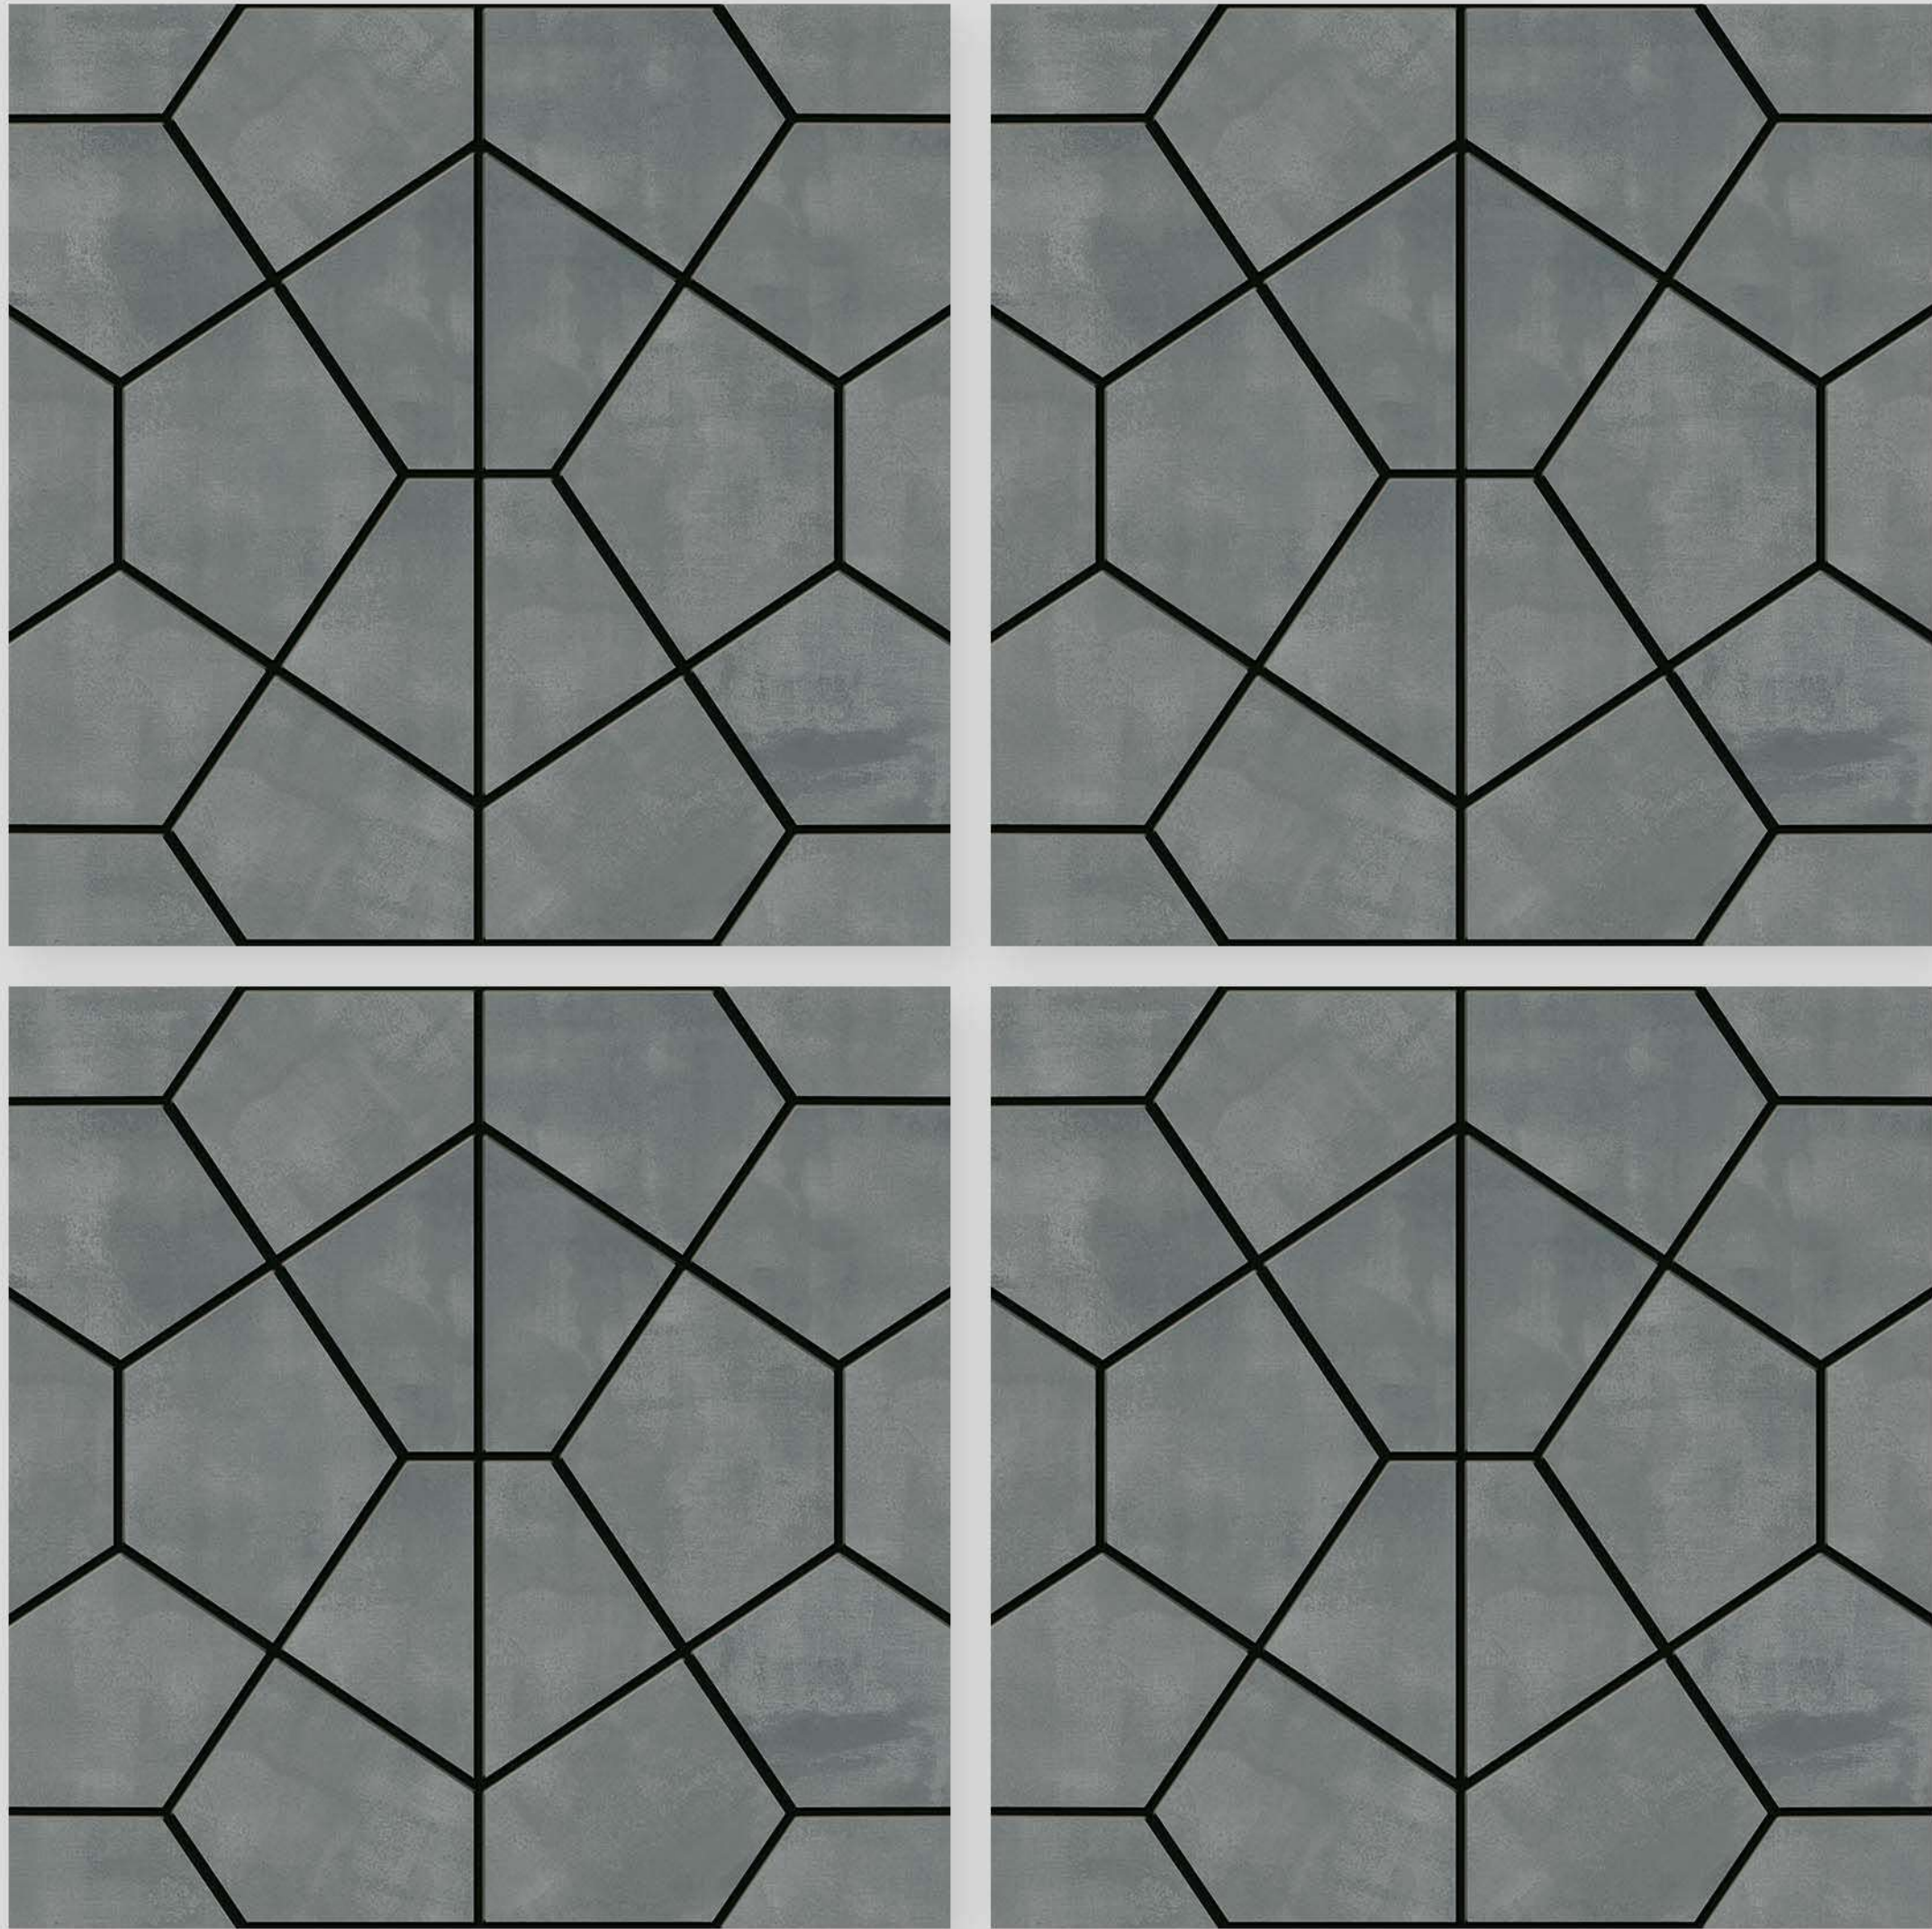

12022

Applicable On
Wall & Floor

HD
Clarity

Random
Design

Zero
Maintenance

Eco
Friendly

Size
500x
500mm

Series
PLAIN

12023

Applicable On
Wall & Floor

HD
Clarity

Random
Design

Zero
Maintenance

Eco
Friendly

Size
500x
500mm

Series
PLAIN