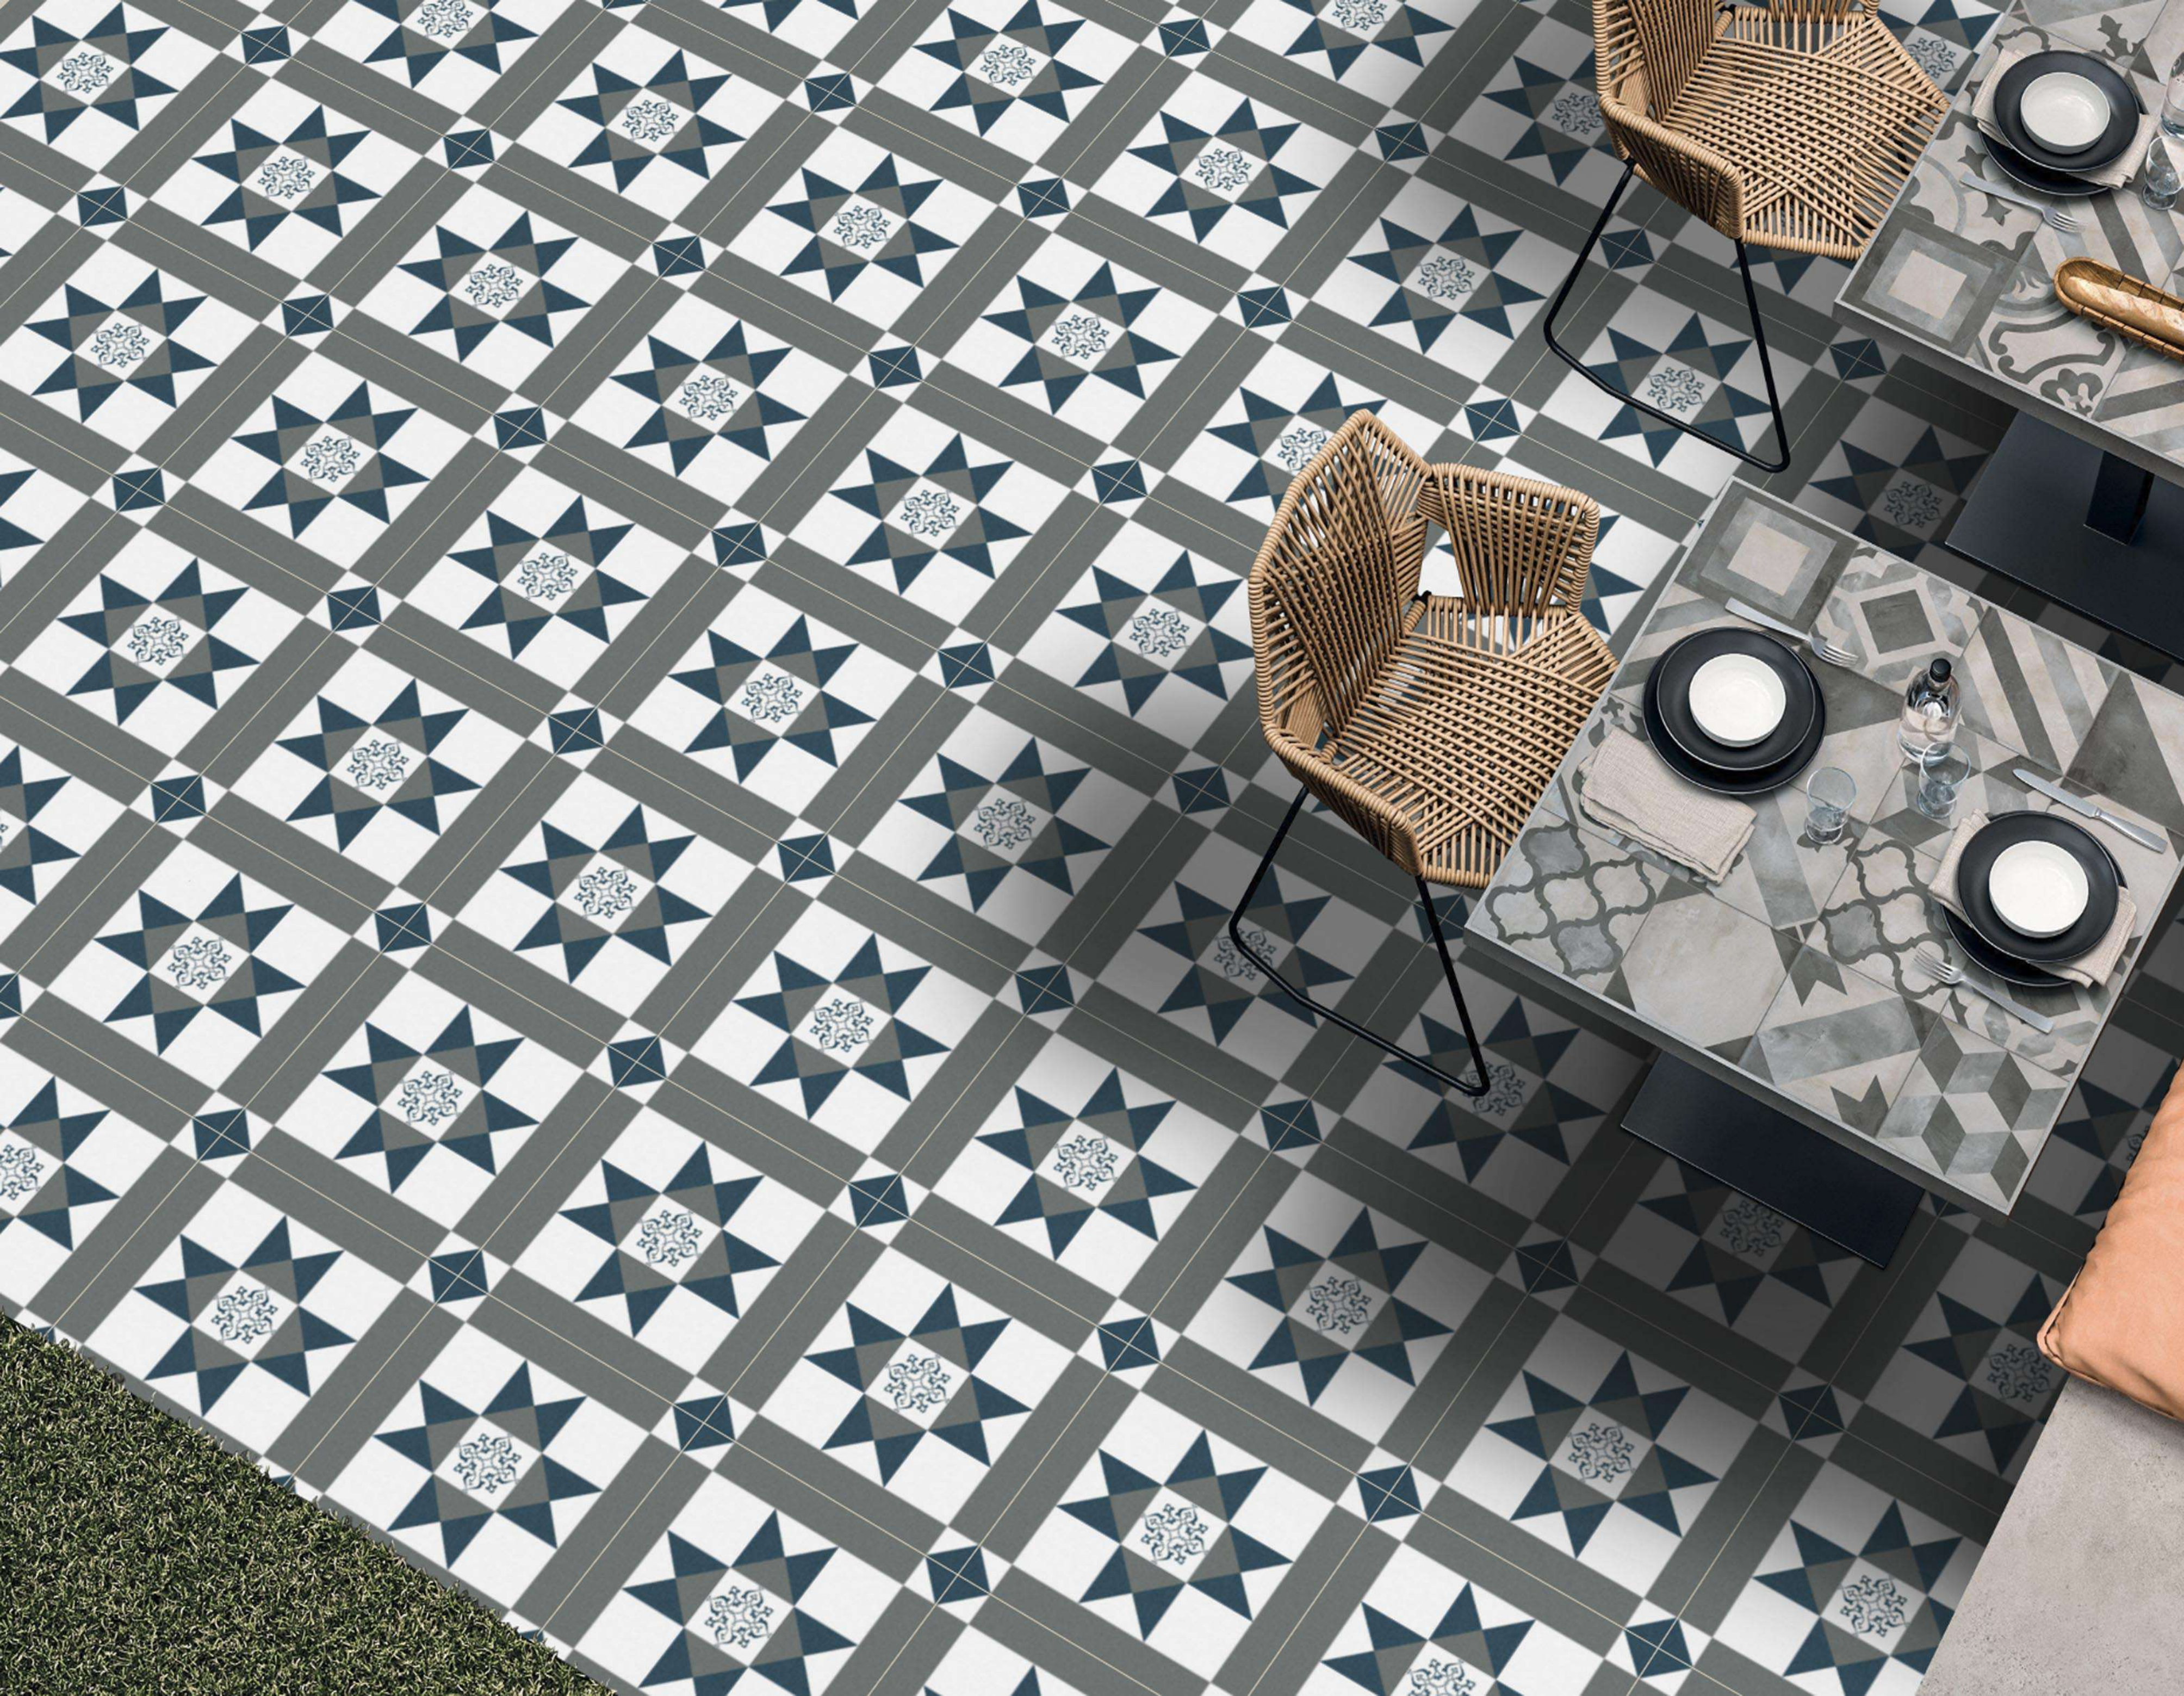

12024

Applicable On
Wall & Floor

HD
Clarity

Random
Design

Zero
Maintenance

Eco
Friendly

Size
500x
500mm

Series
PLAIN

12025

Applicable On
Wall & Floor

HD
Clarity

Random
Design

Zero
Maintenance

Eco
Friendly

Size
500x
500mm

Series
PLAIN

12026

Applicable On
Wall & Floor

HD
Clarity

Random
Design

Zero
Maintenance

Eco
Friendly

Size
500x
500mm

Jetpar Road At.Rangpar,
Morbi-363642(Gujarat)INDIA