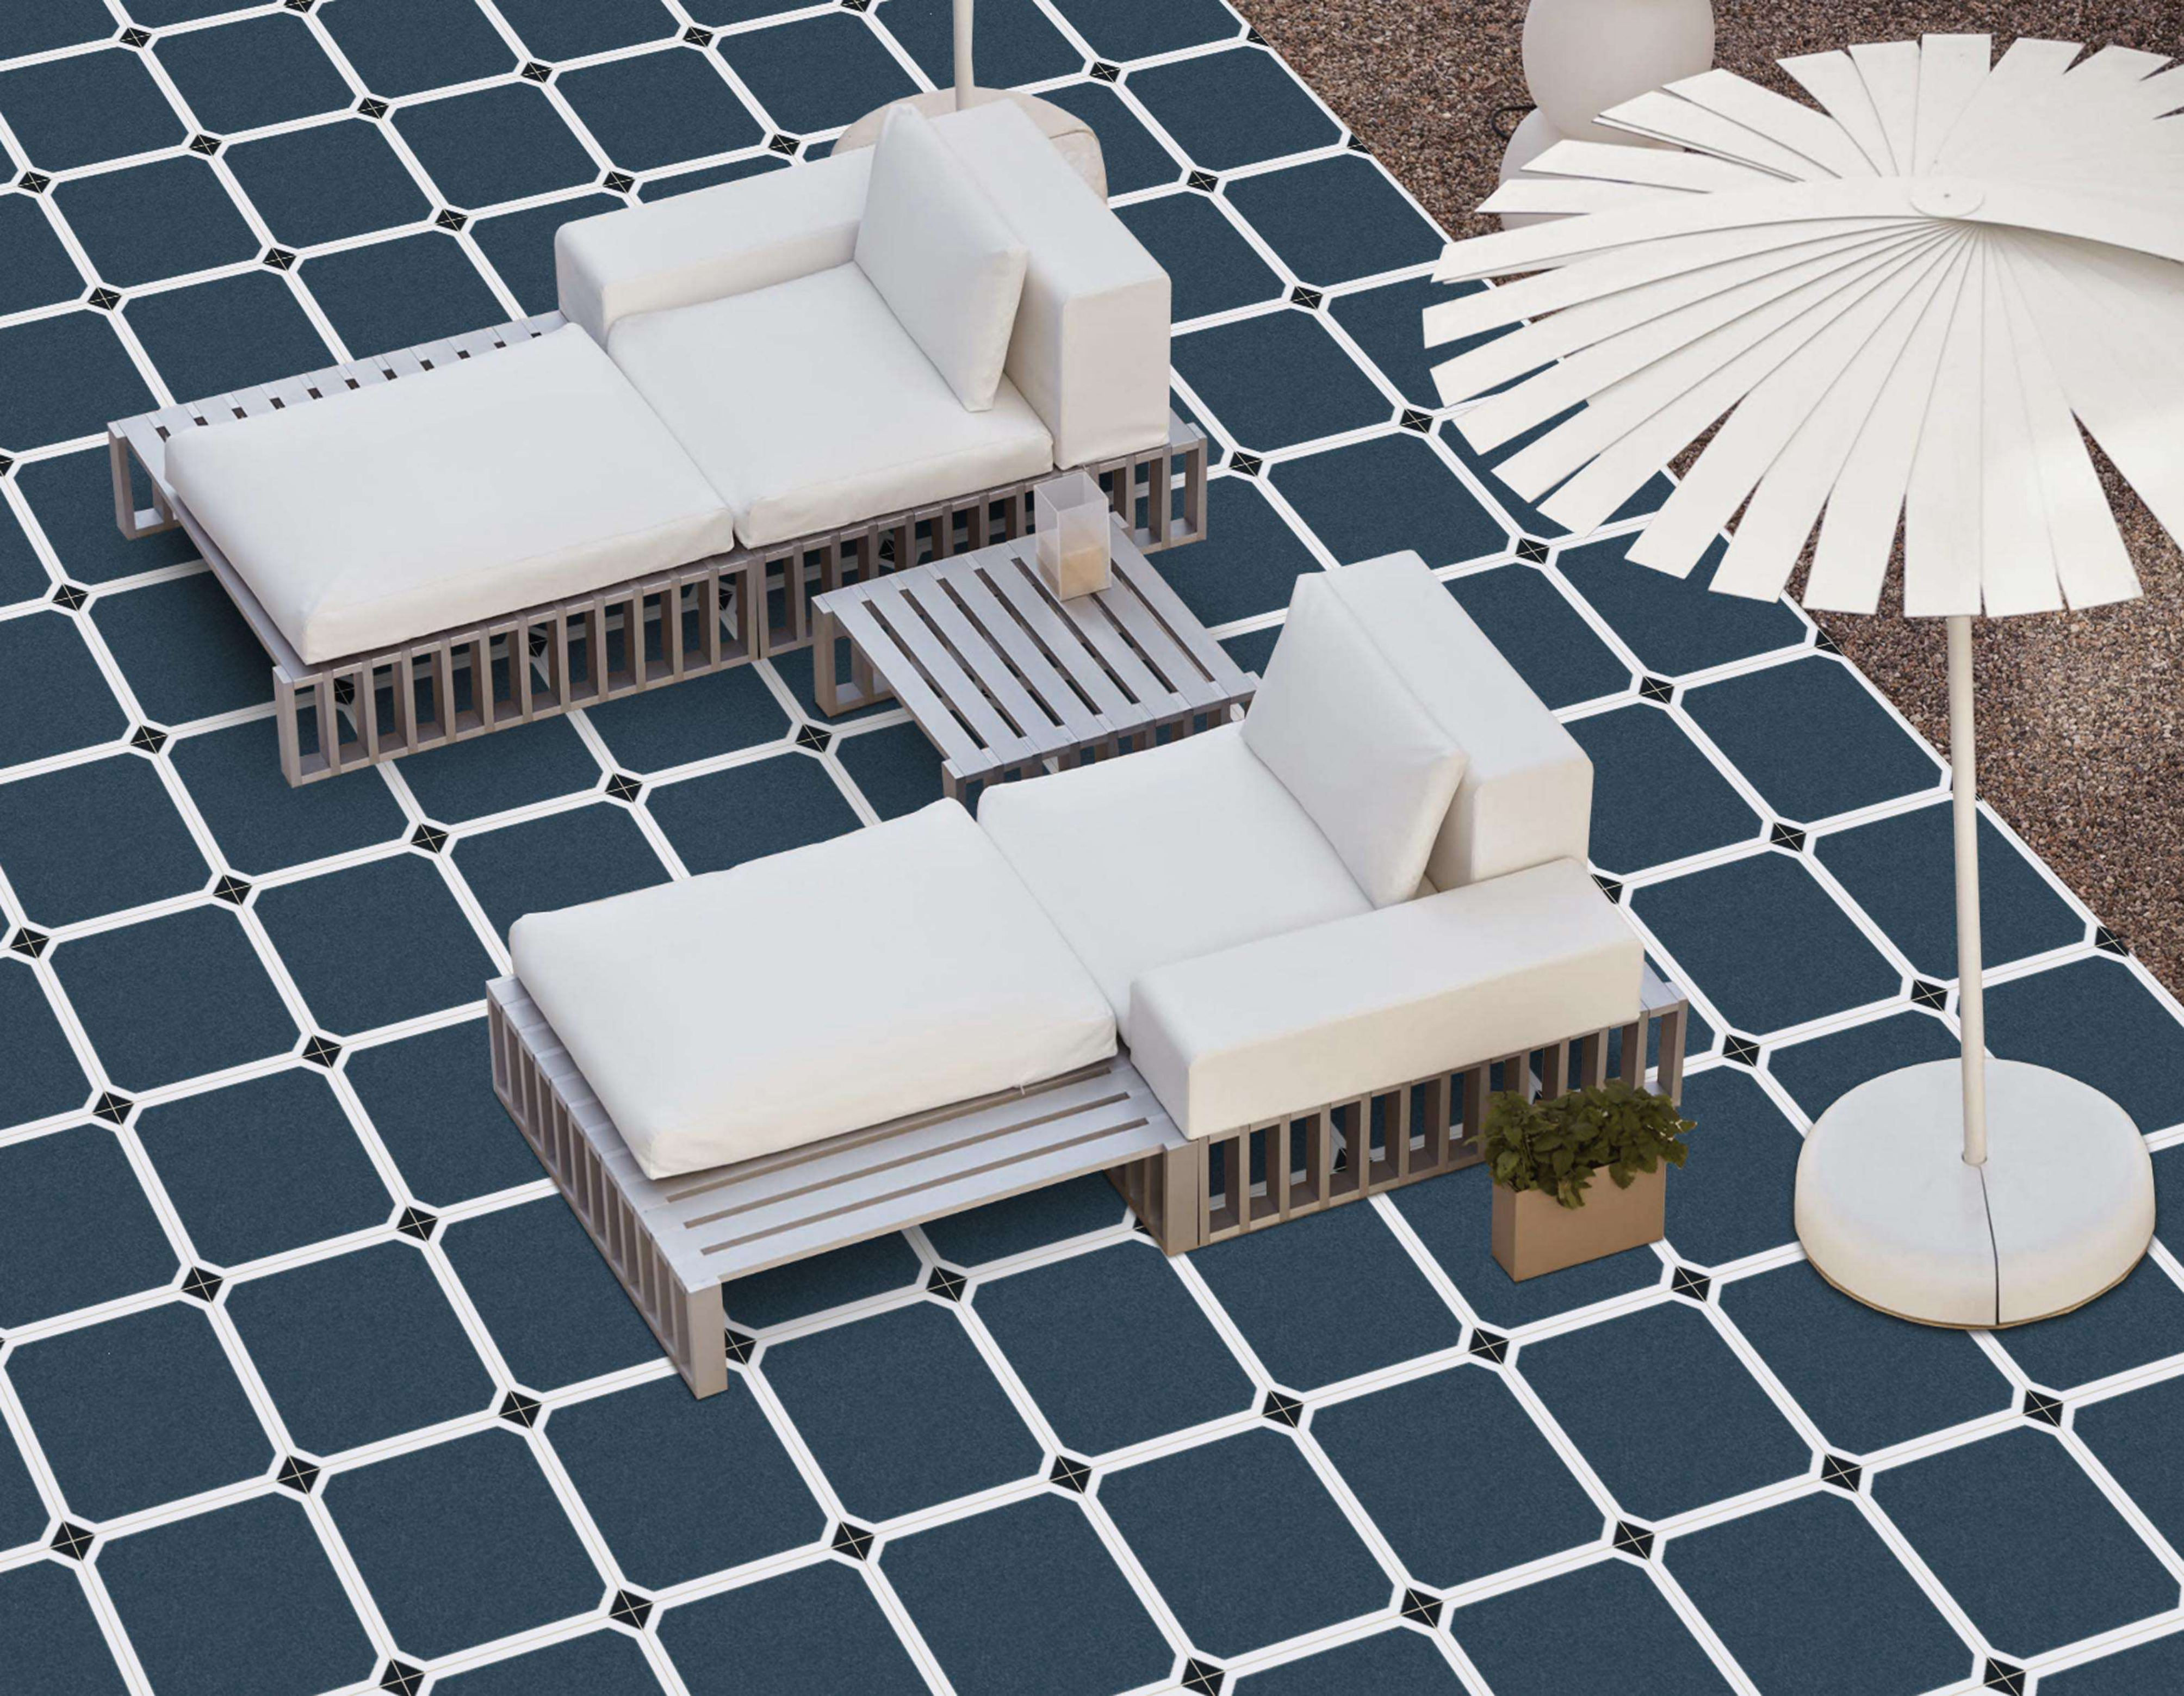

12004

Applicable On
Wall & Floor

HD
Clarity

Random
Design

Zero
Maintenance

Eco
Friendly

Size
500x
500mm

Series
PLAIN

12005

Applicable On
Wall & Floor

HD
Clarity

Random
Design

Zero
Maintenance

Eco
Friendly

Size
500x
500mm

Series
PLAIN