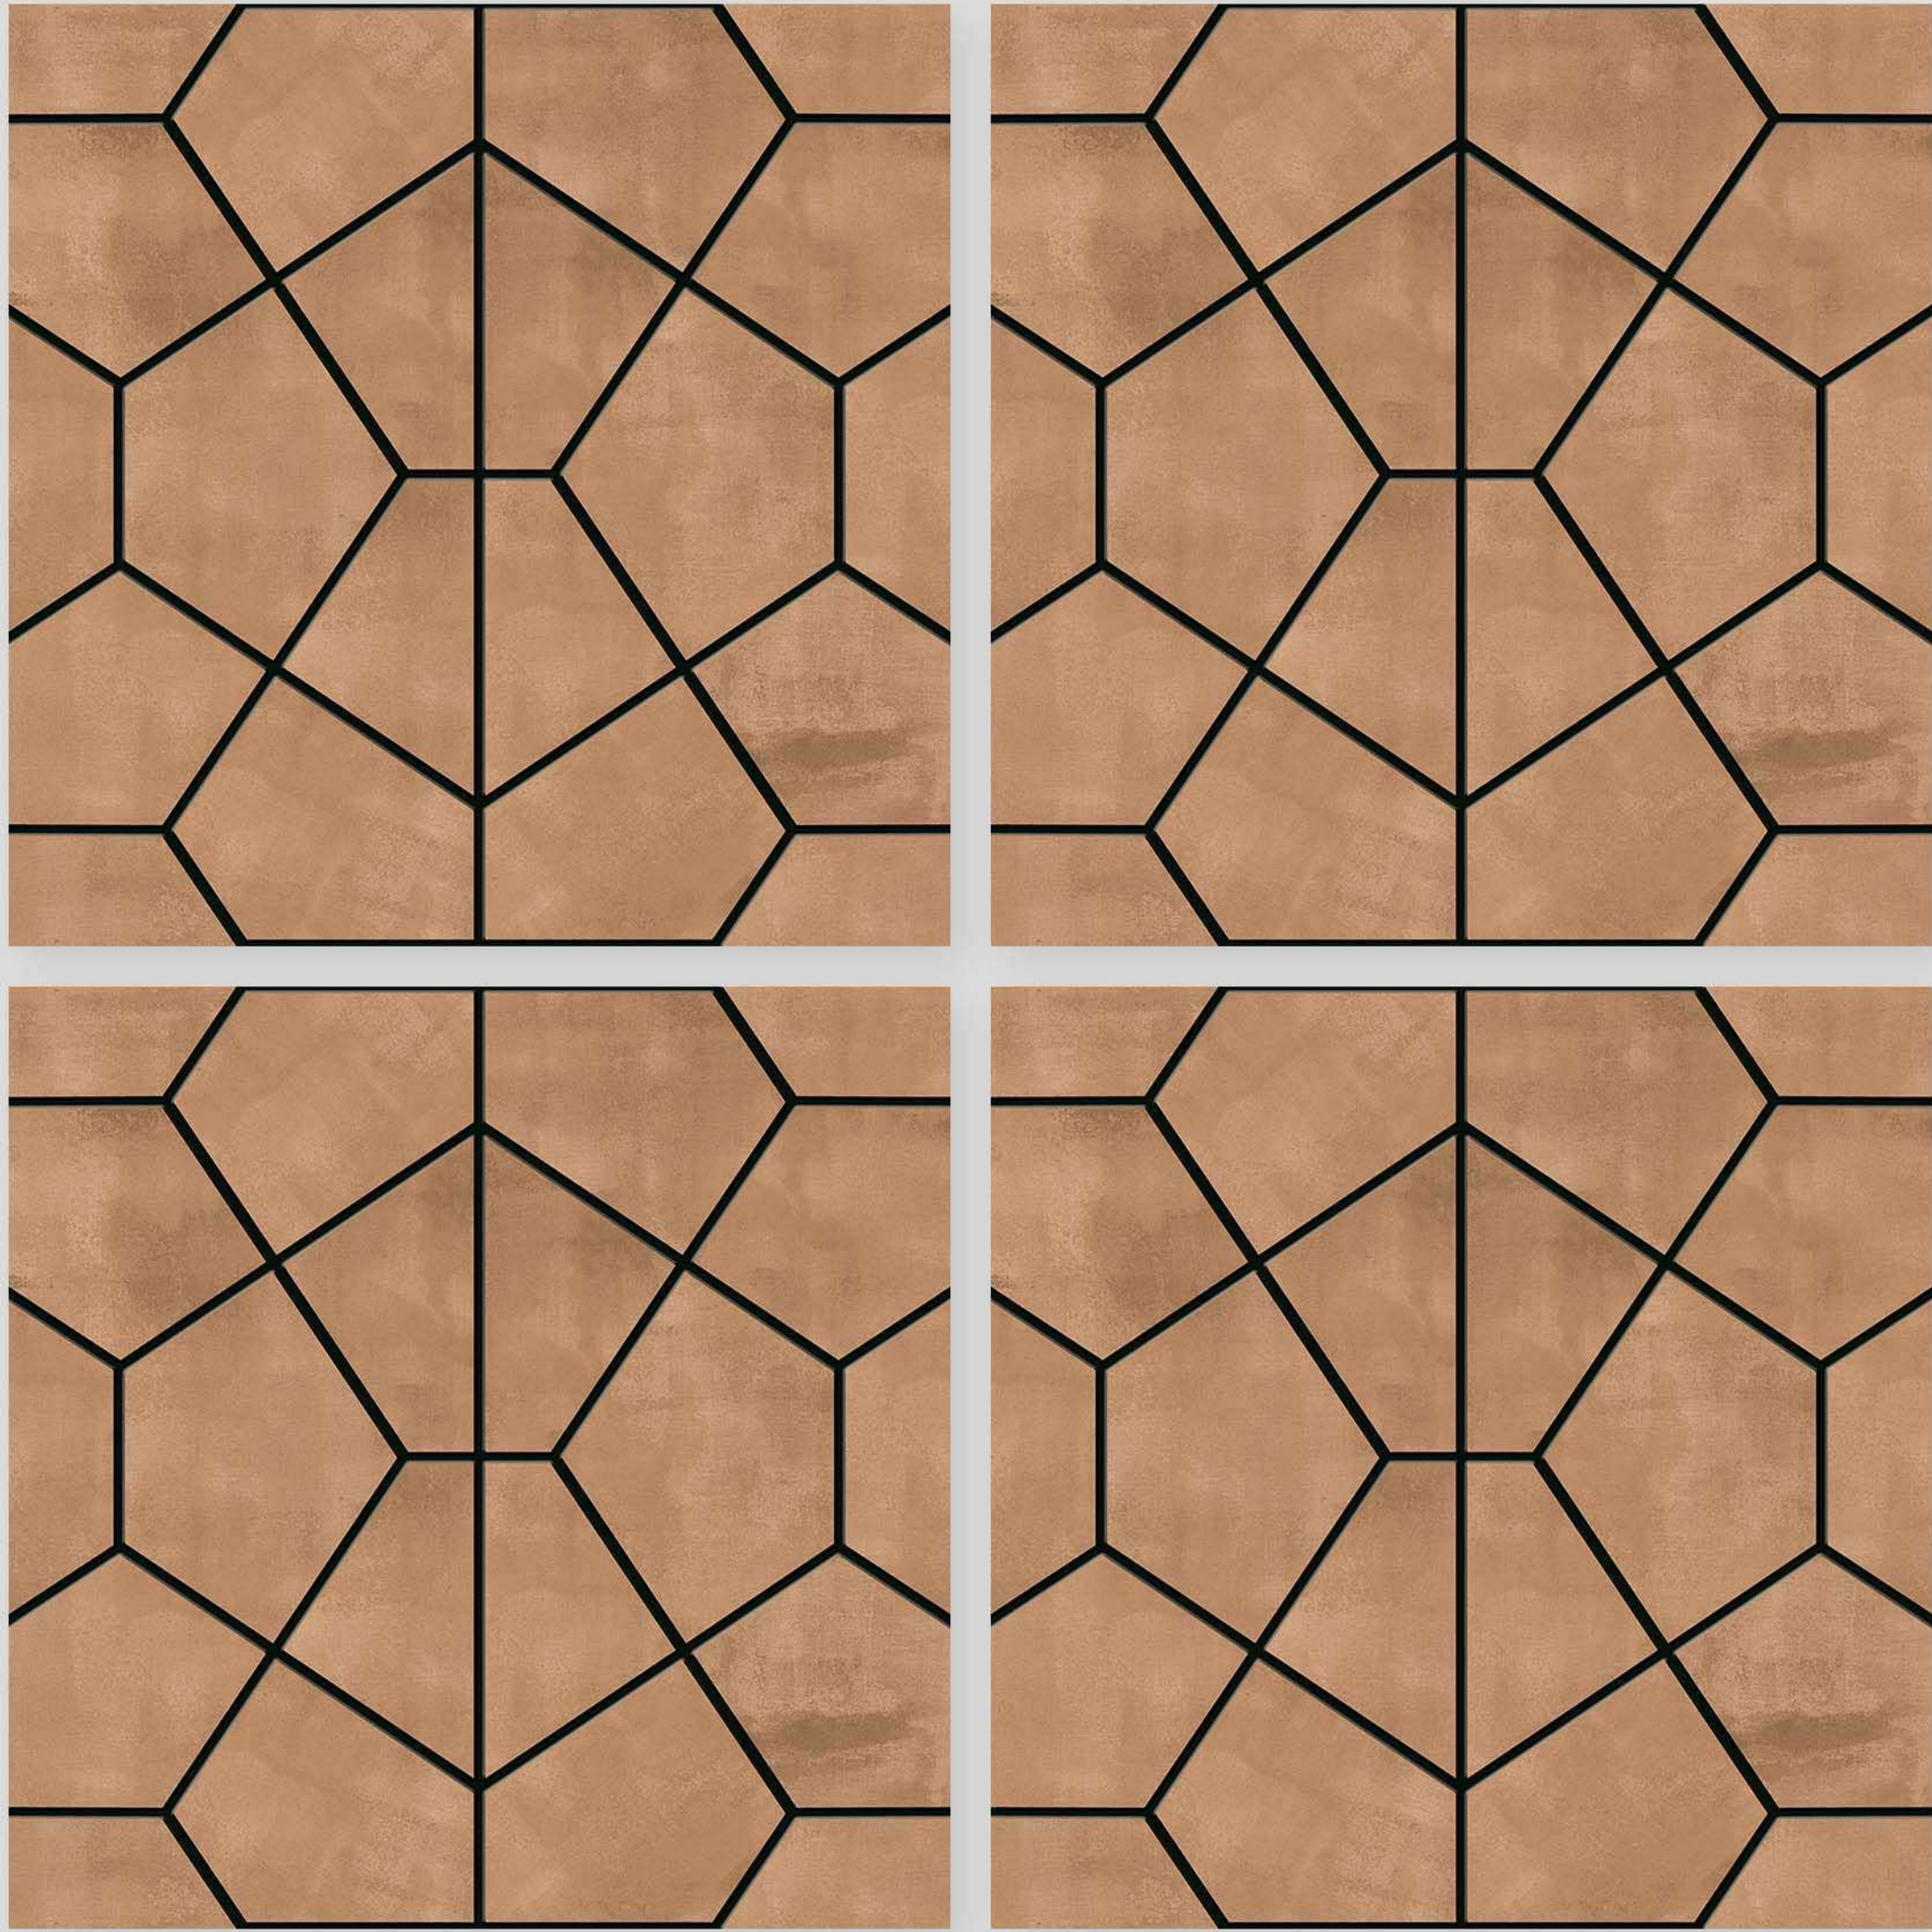

12023

Applicable On
Wall & Floor

HD
Clarity

Random
Design

Zero
Maintenance

Eco
Friendly

Size
500x
500mm

Series
PLAIN

12024

Applicable On
Wall & Floor

HD
Clarity

Random
Design

Zero
Maintenance

Eco
Friendly

Size
500x
500mm

Series
PLAIN