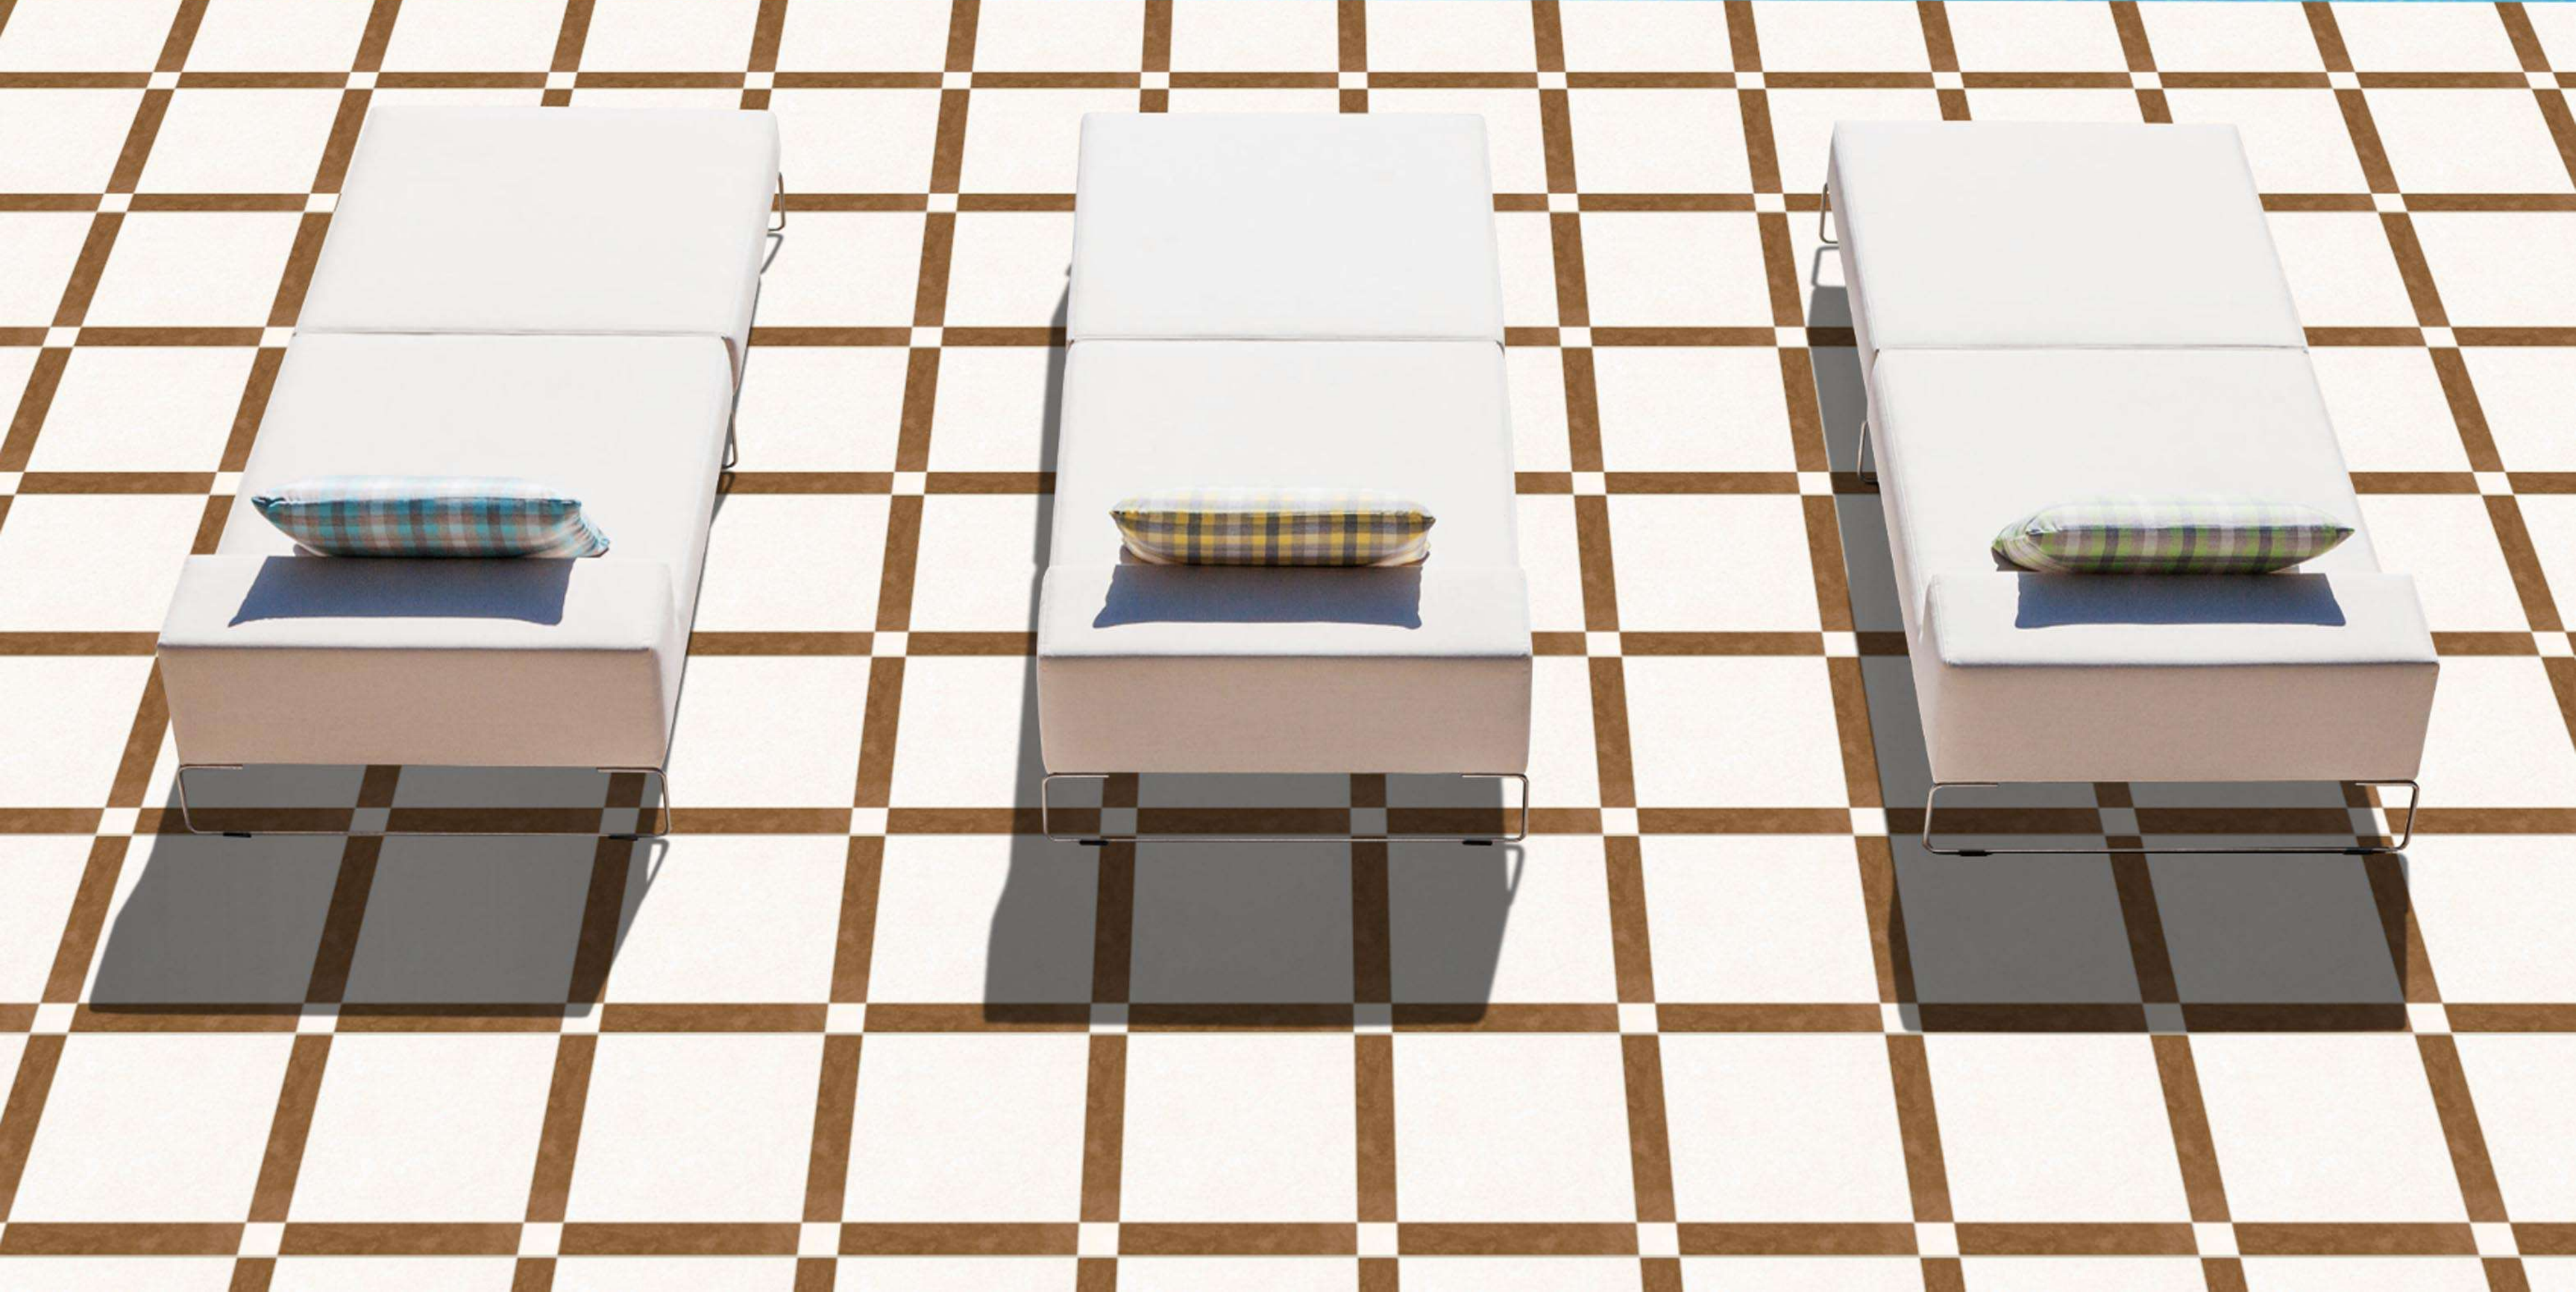

12021

Applicable On
Wall & Floor

HD
Clarity

Random
Design

Zero
Maintenance

Eco
Friendly

Size
500x
500mm

Series
PLAIN

12022

Applicable On
Wall & Floor

HD
Clarity

Random
Design

Zero
Maintenance

Eco
Friendly

Size
500x
500mm

Series
PLAIN