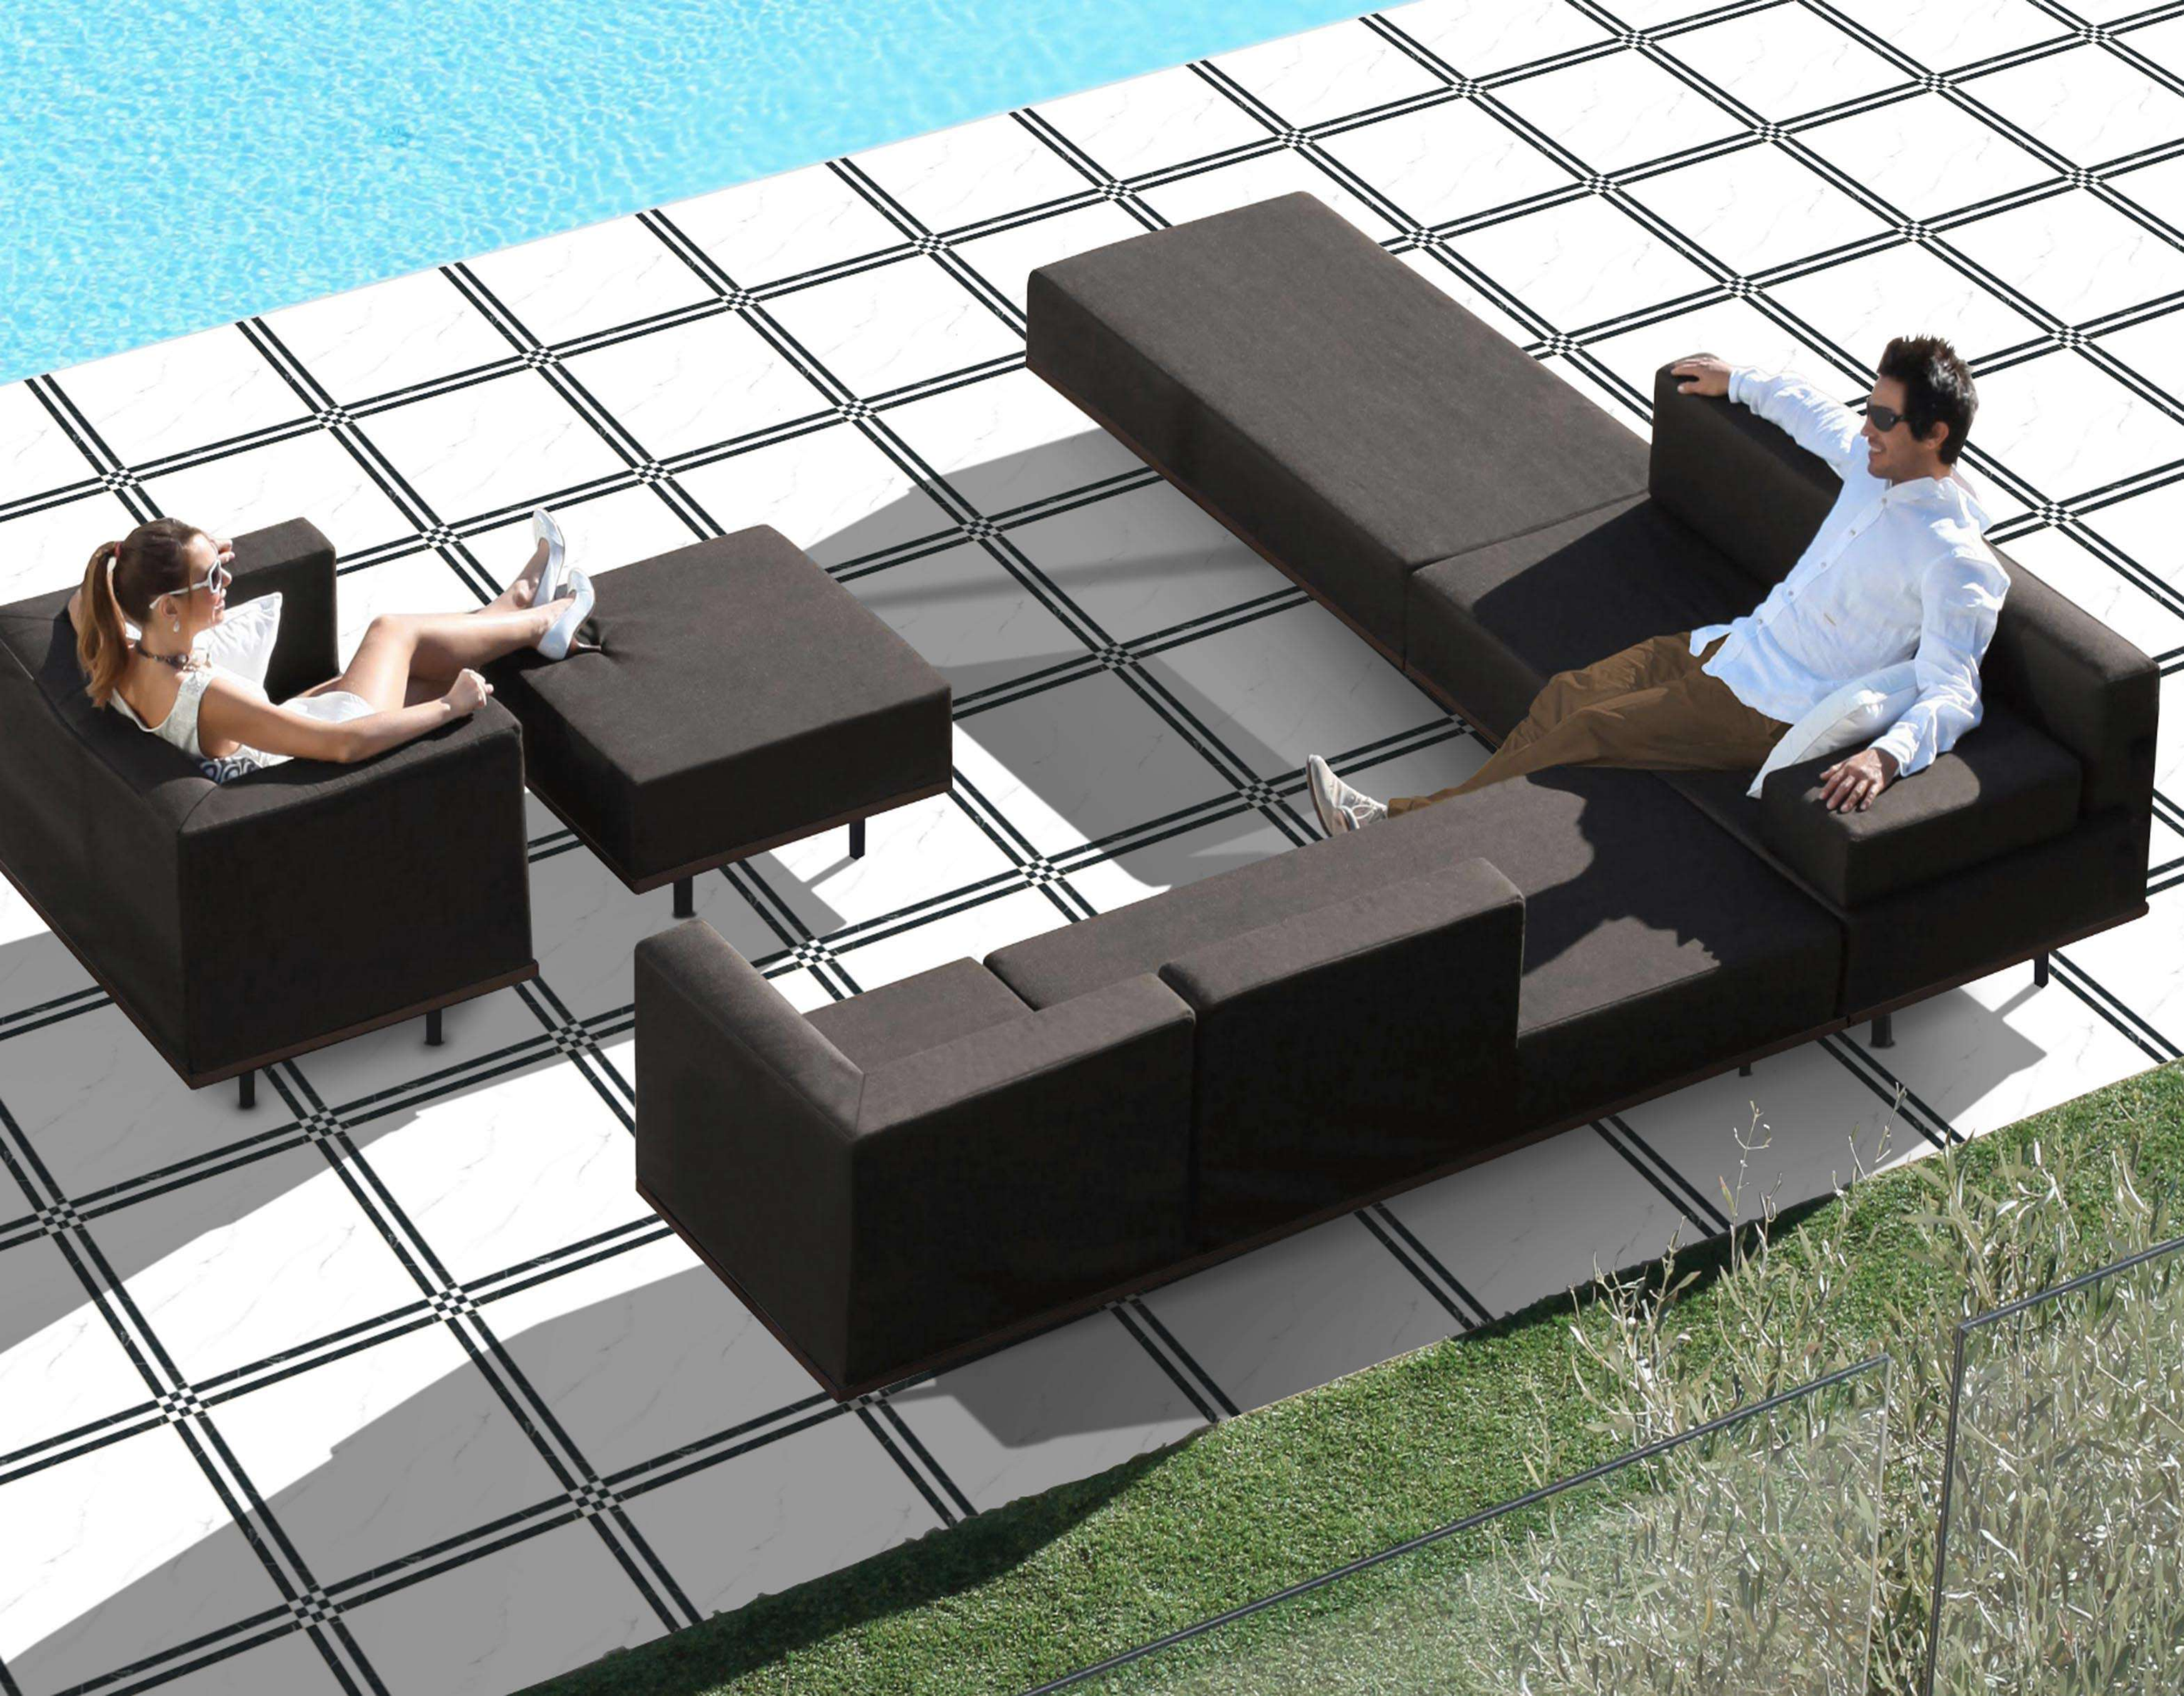

12020

Applicable On
Wall & Floor

HD
Clarity

Random
Design

Zero
Maintenance

Eco
Friendly

Size
500x
500mm

Series
PLAIN