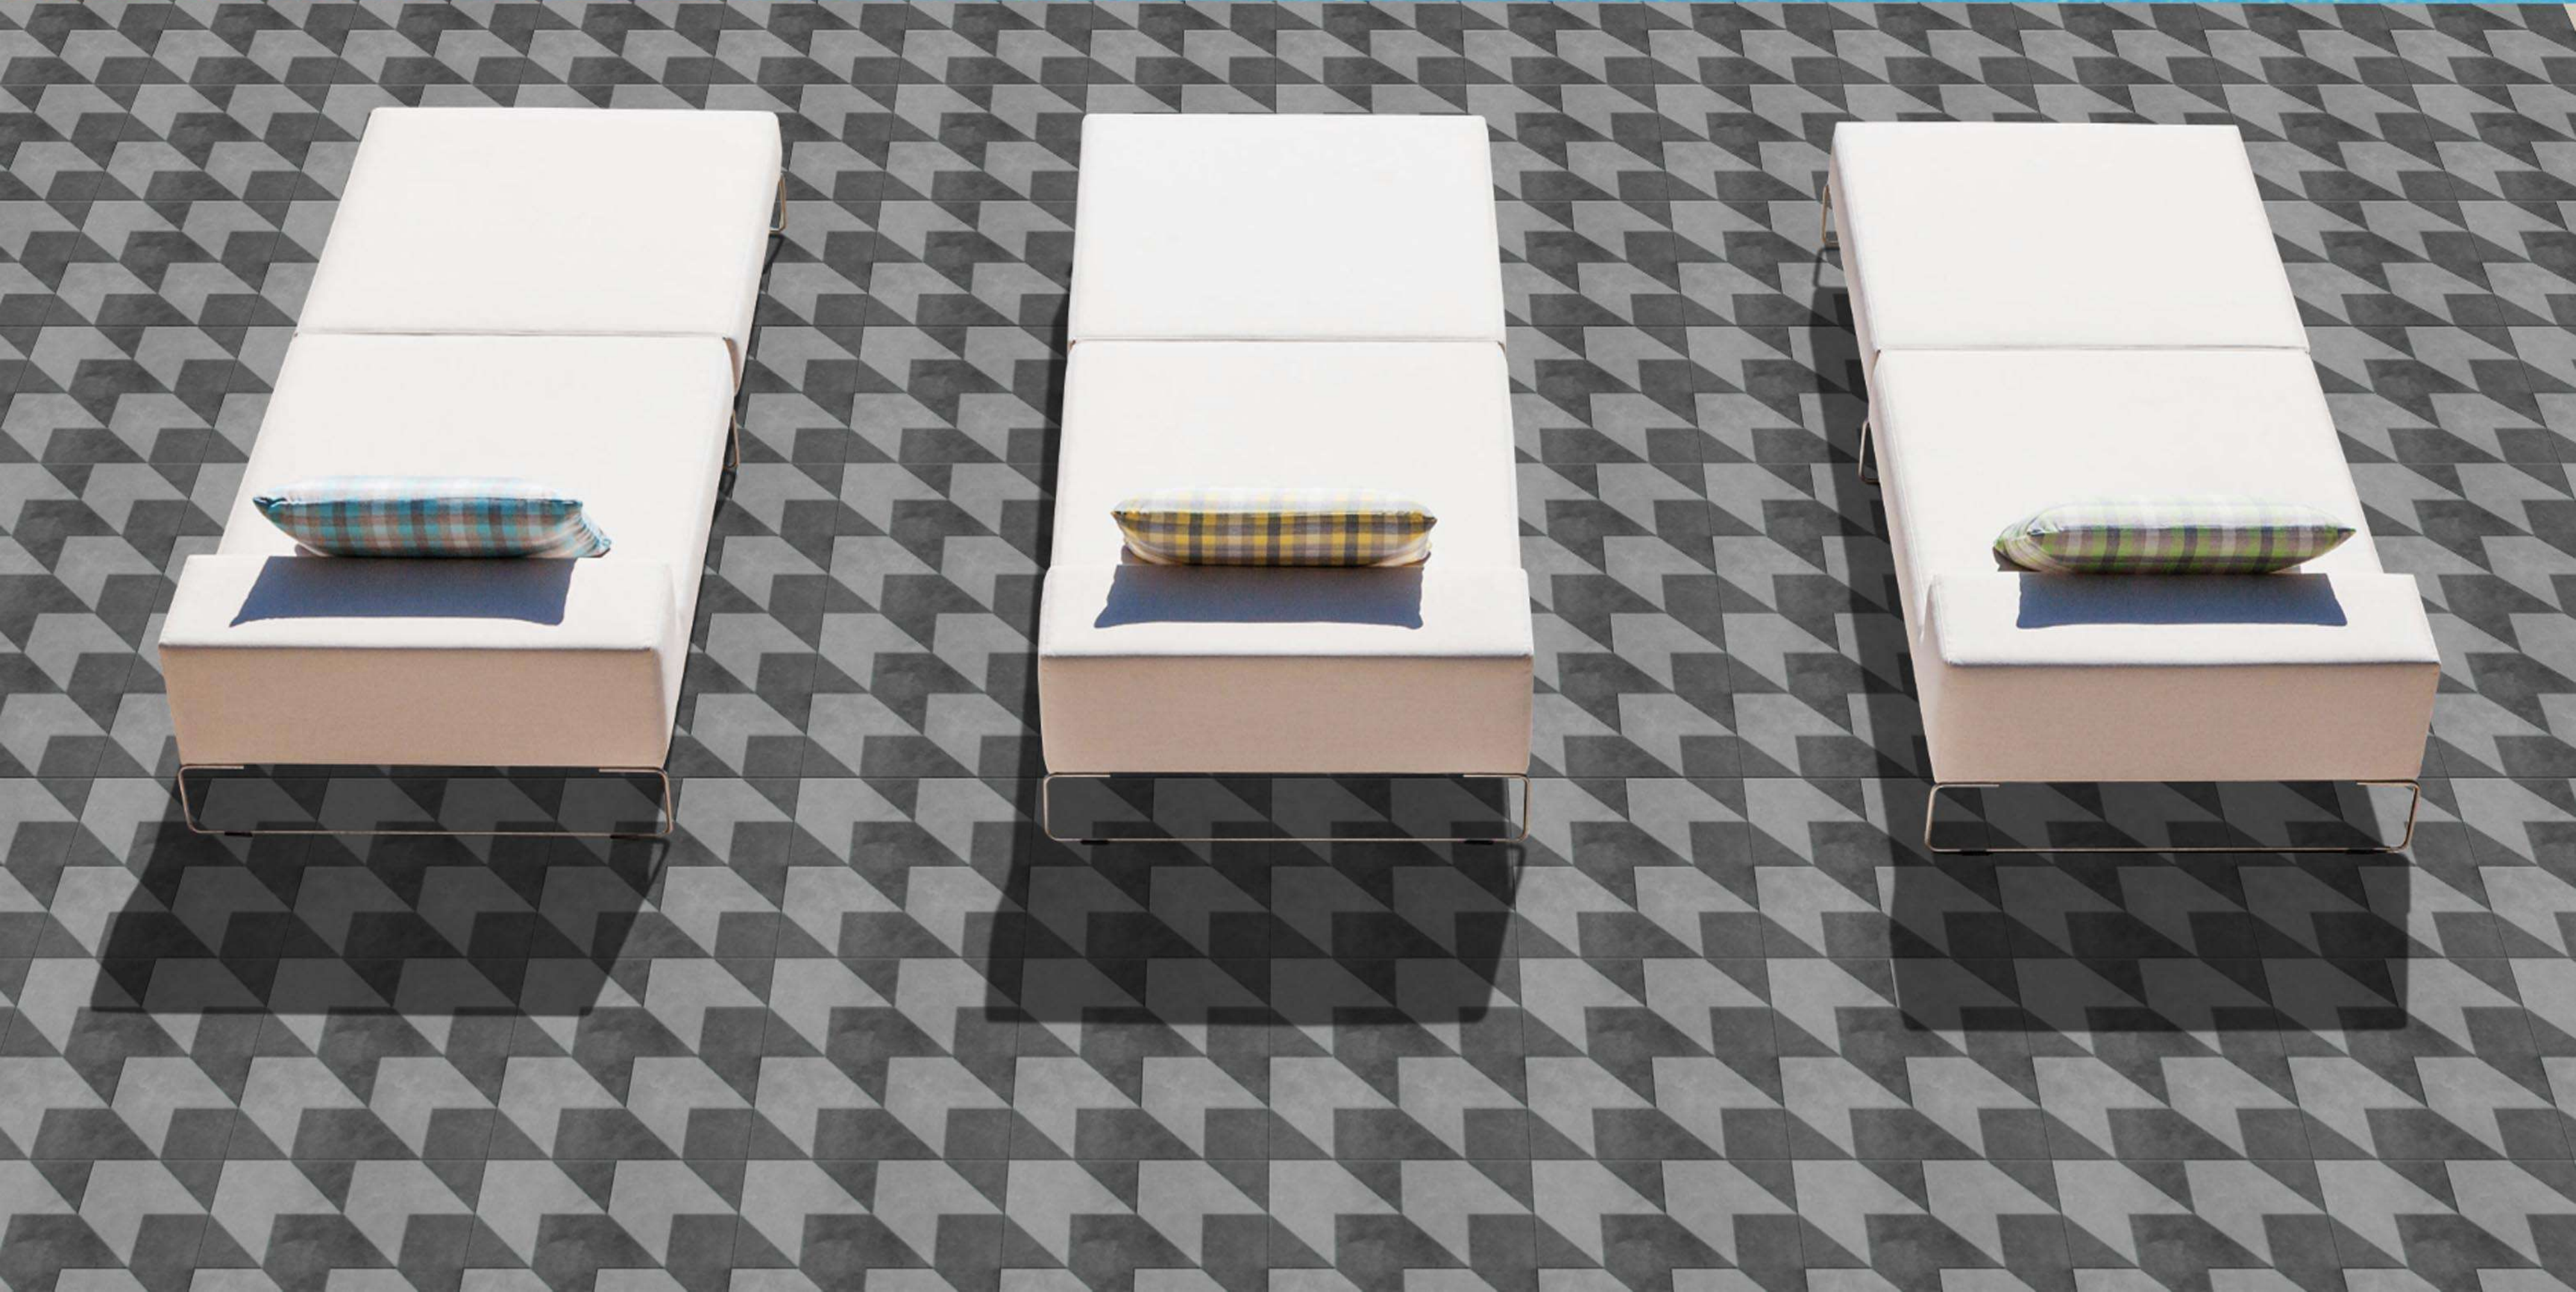

12010

Applicable On
Wall & Floor

HD
Clarity

Random
Design

Zero
Maintenance

Eco
Friendly

Size
500x
500mm

Series
PLAIN