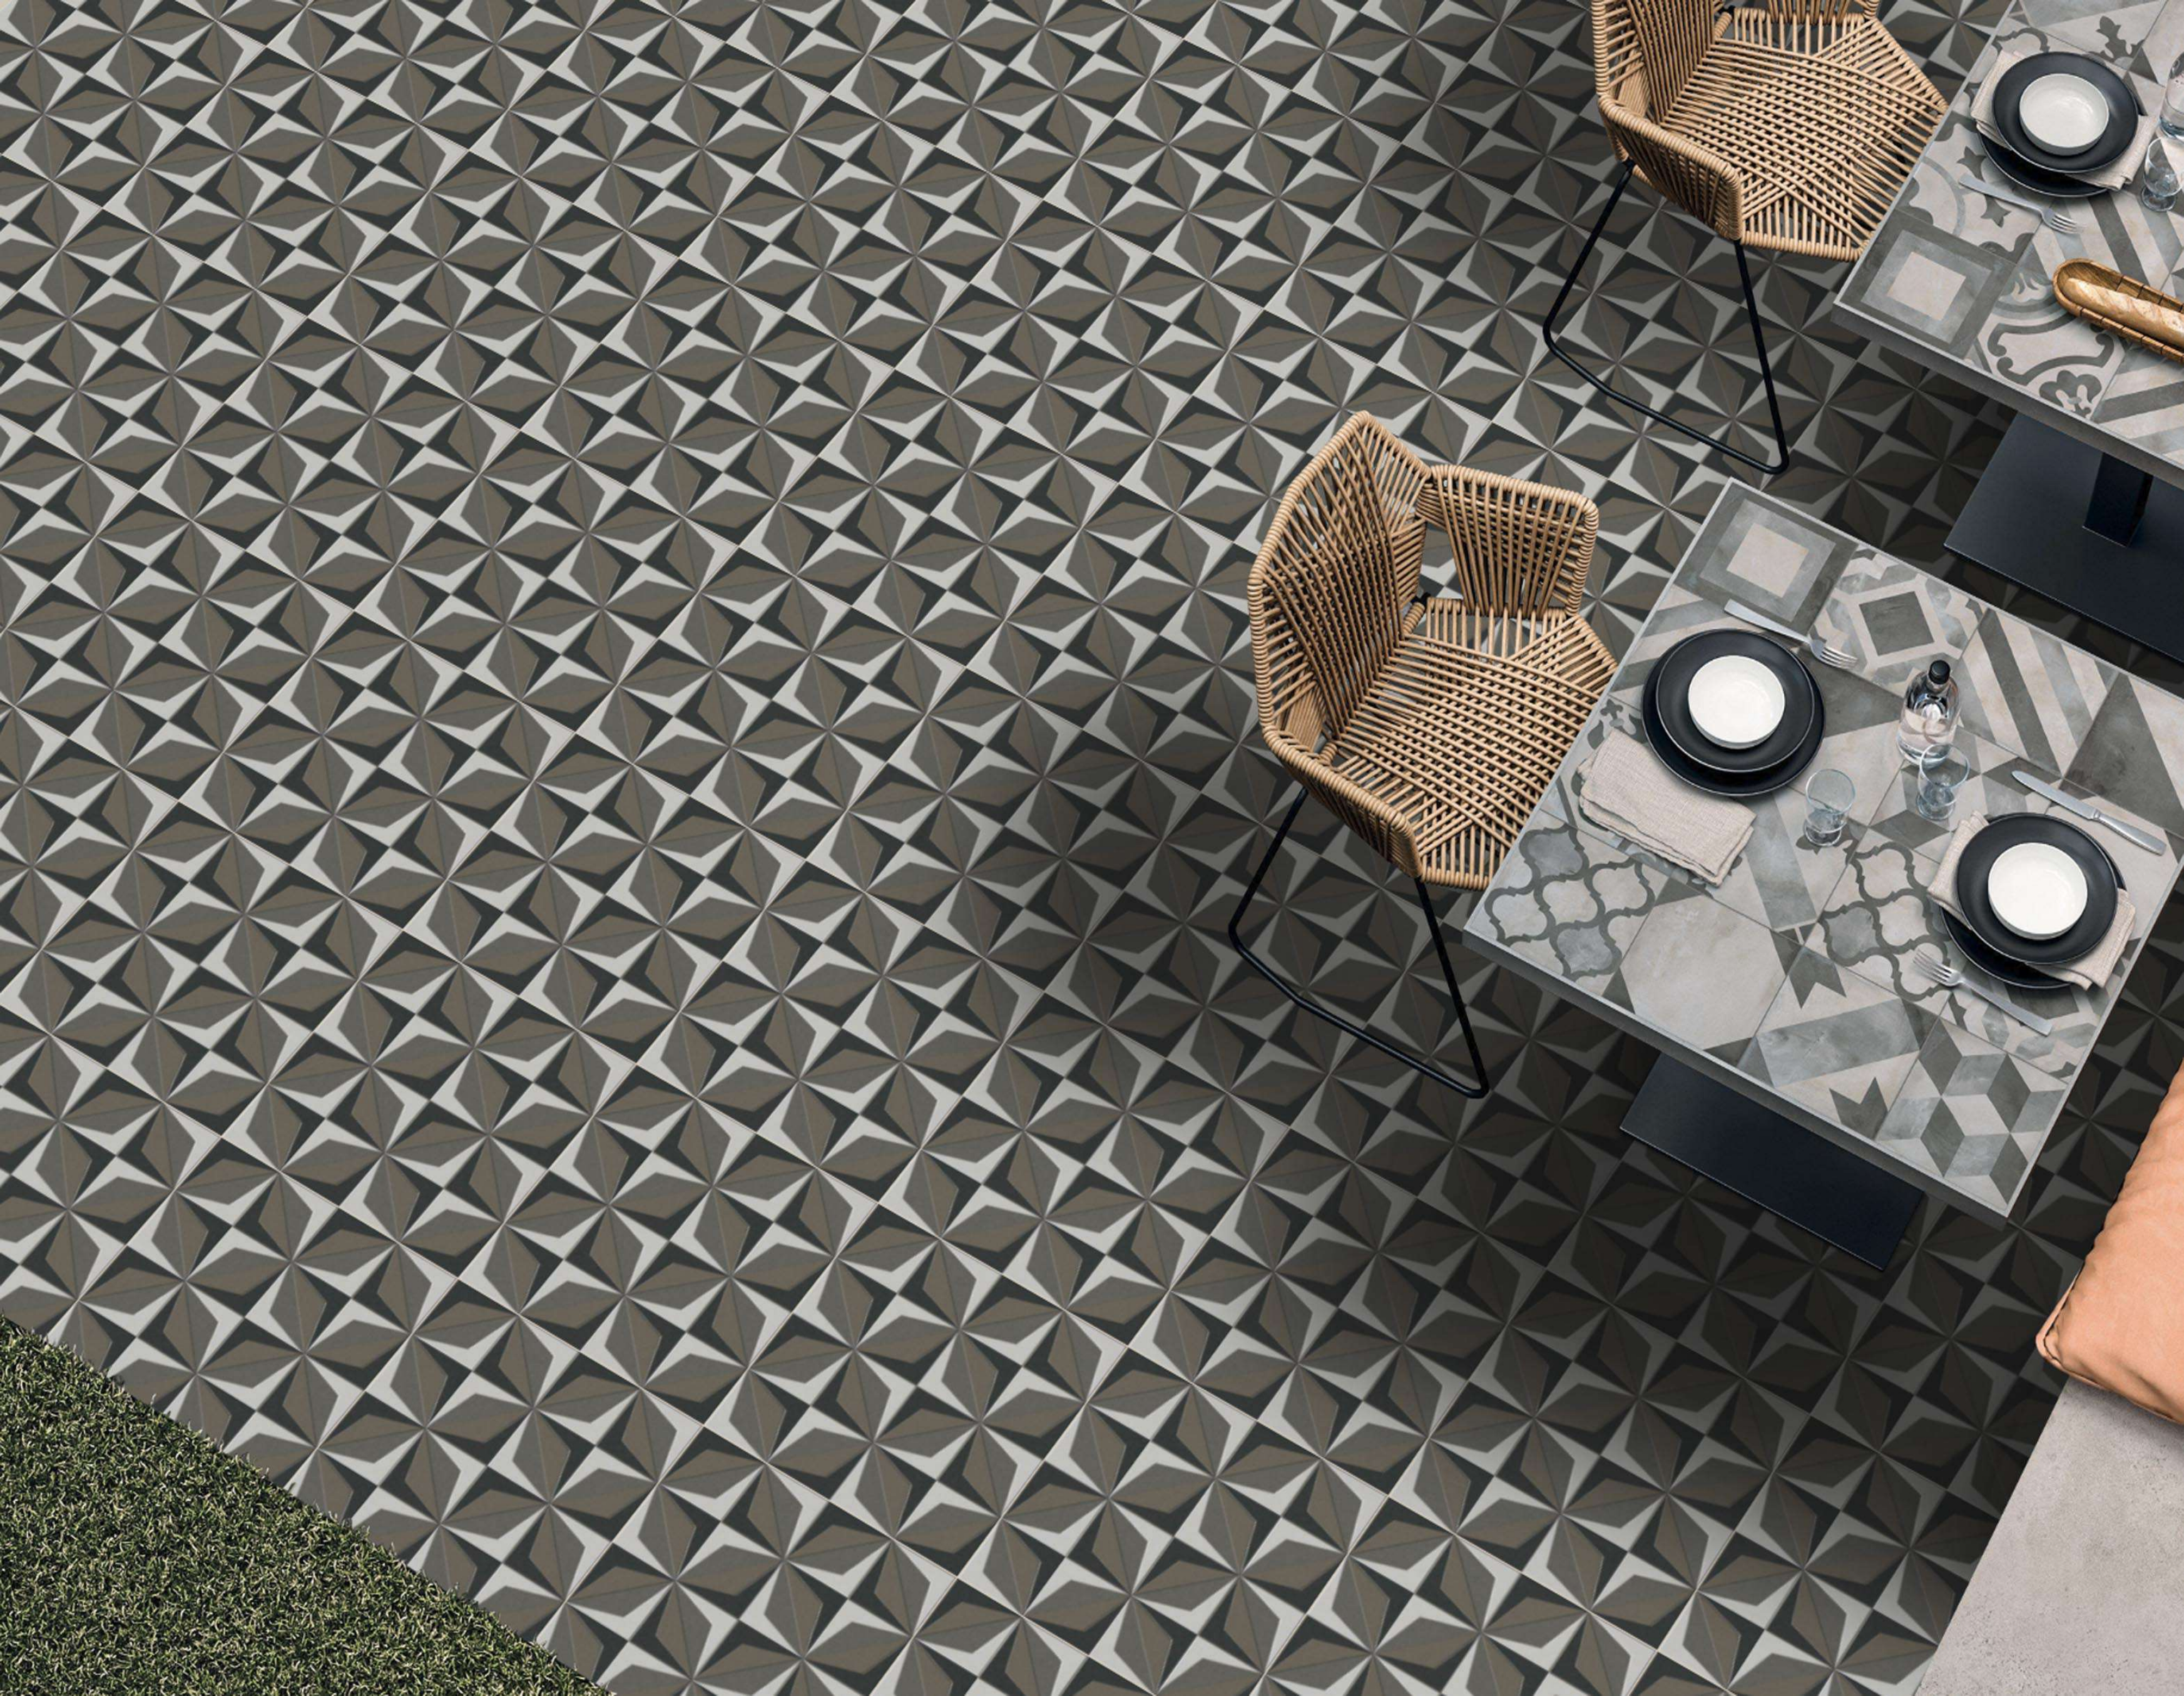

12007

Applicable On
Wall & Floor

HD
Clarity

Random
Design

Zero
Maintenance

Eco
Friendly

Size
500x
500mm

Series
PLAIN