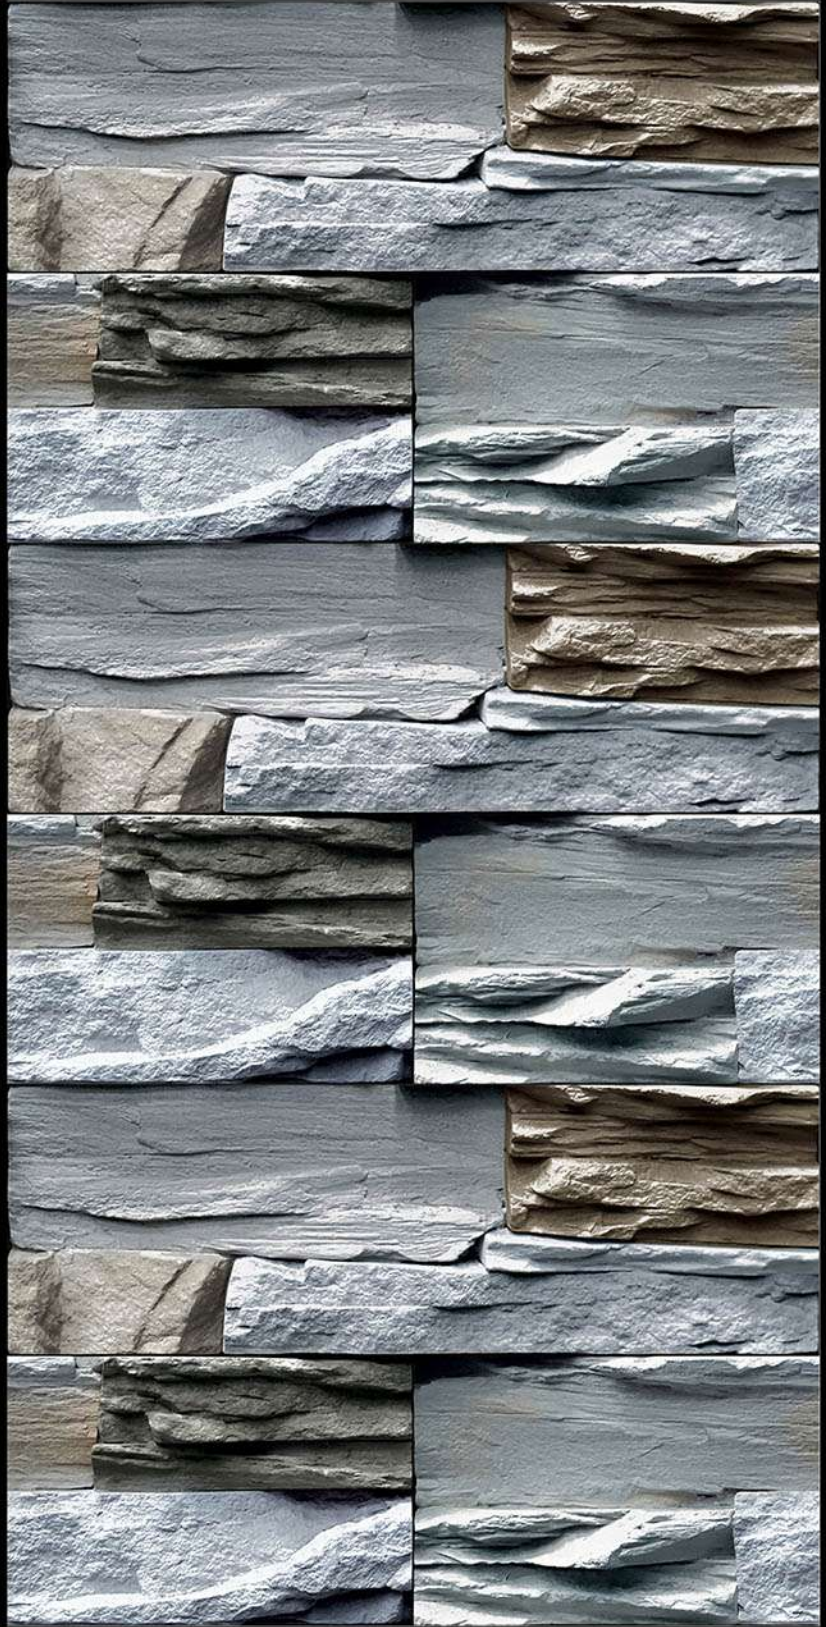

High Depth
Elevation

300x450mm

ZEPELIN - 03

HIGH-DEEP
PUNCH

DURABLE
BODY

NATURAL
LOOK