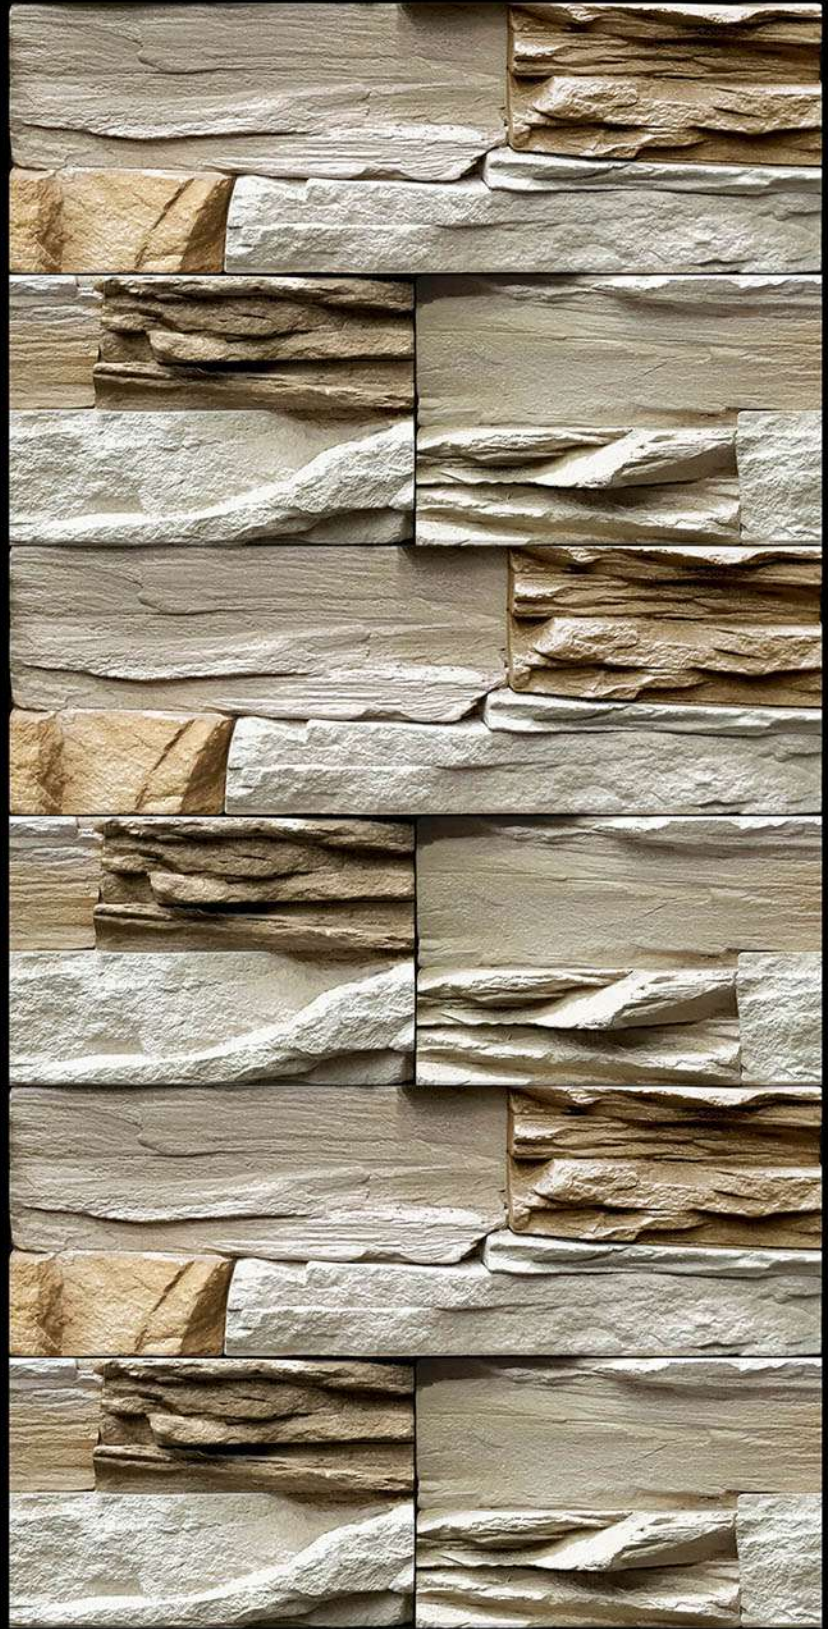

High Depth
Elevation

300x450mm

WEST WOOD - 10

HIGH-DEEP
PUNCH

DURABLE
BODY

NATURAL
LOOK

High Depth
Elevation

300x450mm