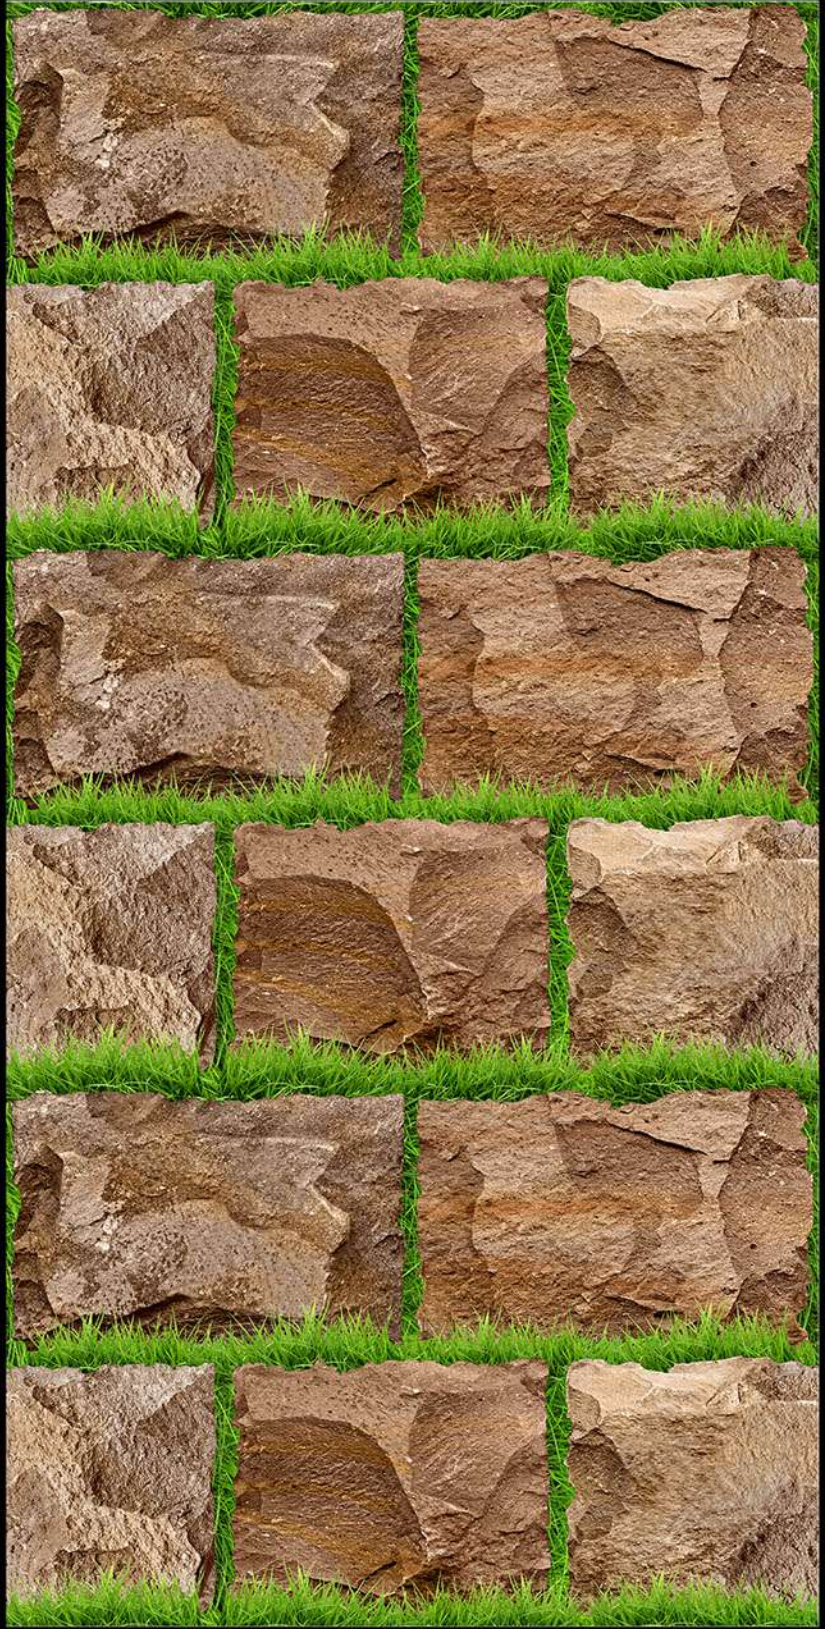

High Depth
Elevation

300x450mm

VICTORIA - 11

HIGH-DEEP
PUNCH

DURABLE
BODY

NATURAL
LOOK