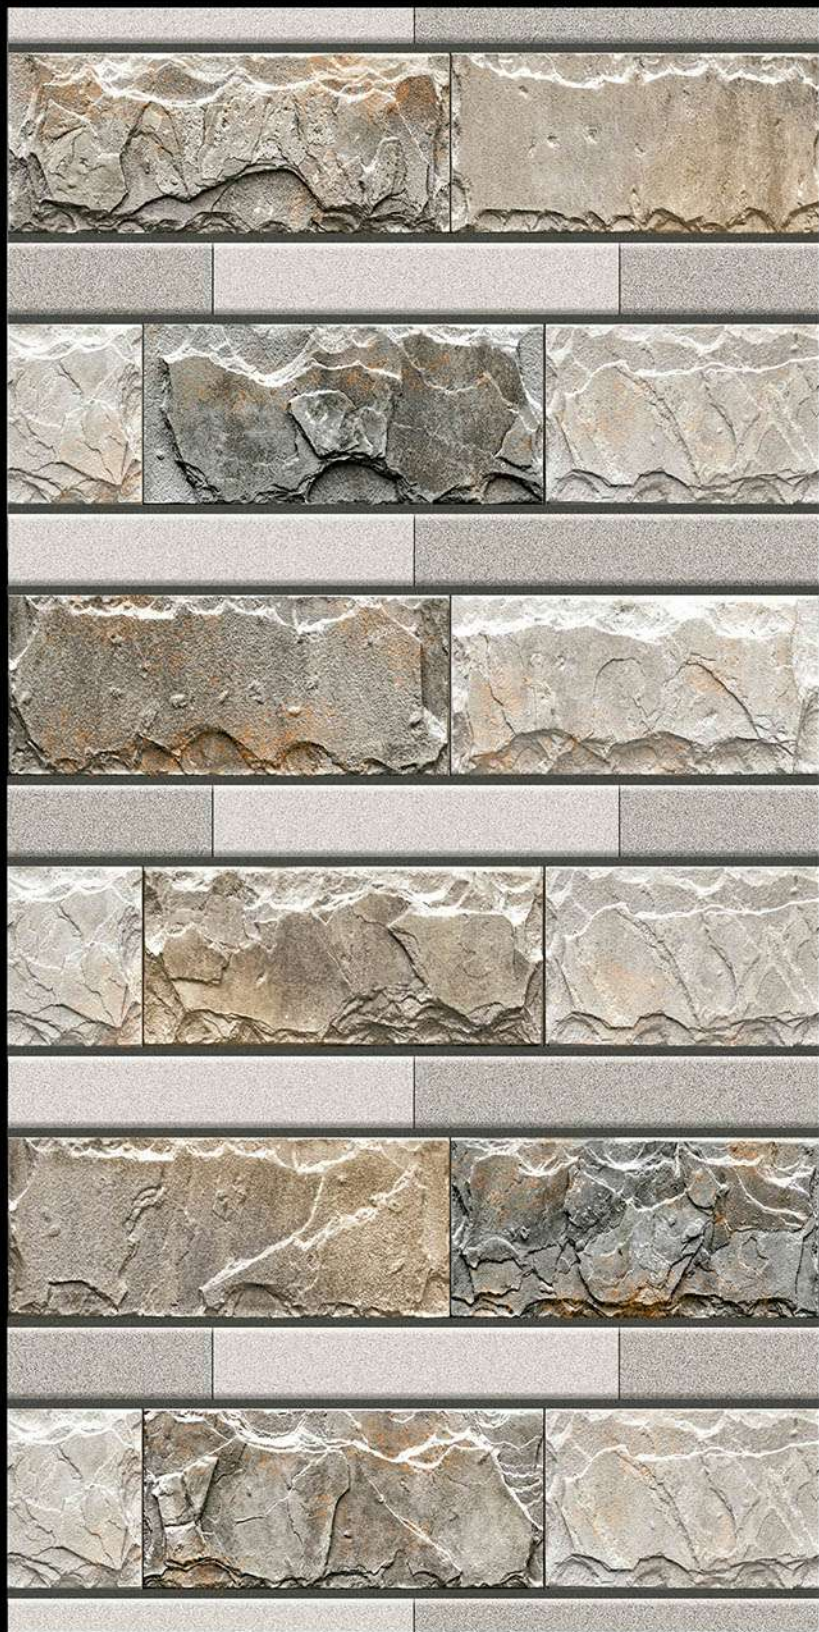

High Depth
Elevation

300x450mm

TITAN - 07

HIGH-DEEP
PUNCH

DURABLE
BODY

NATURAL
LOOK