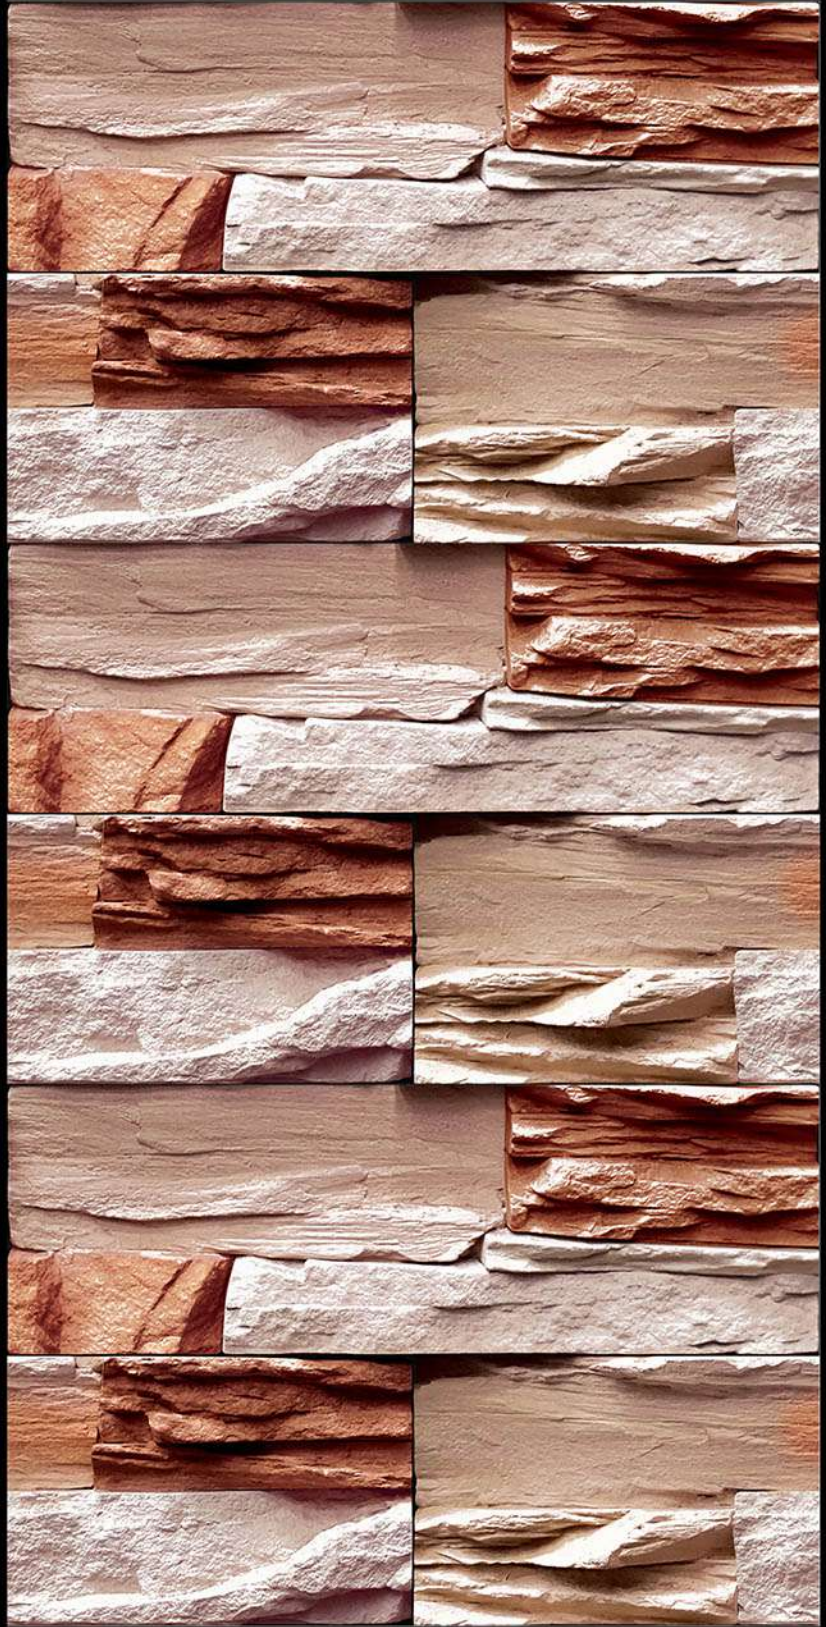

ZEPPELIN - 01

HIGH-DEEP
PUNCH

DURABLE
BODY

NATURAL
LOOK

High Depth
Elevation

300x450mm

ZEPPELIN - 02

HIGH-DEEP
PUNCH