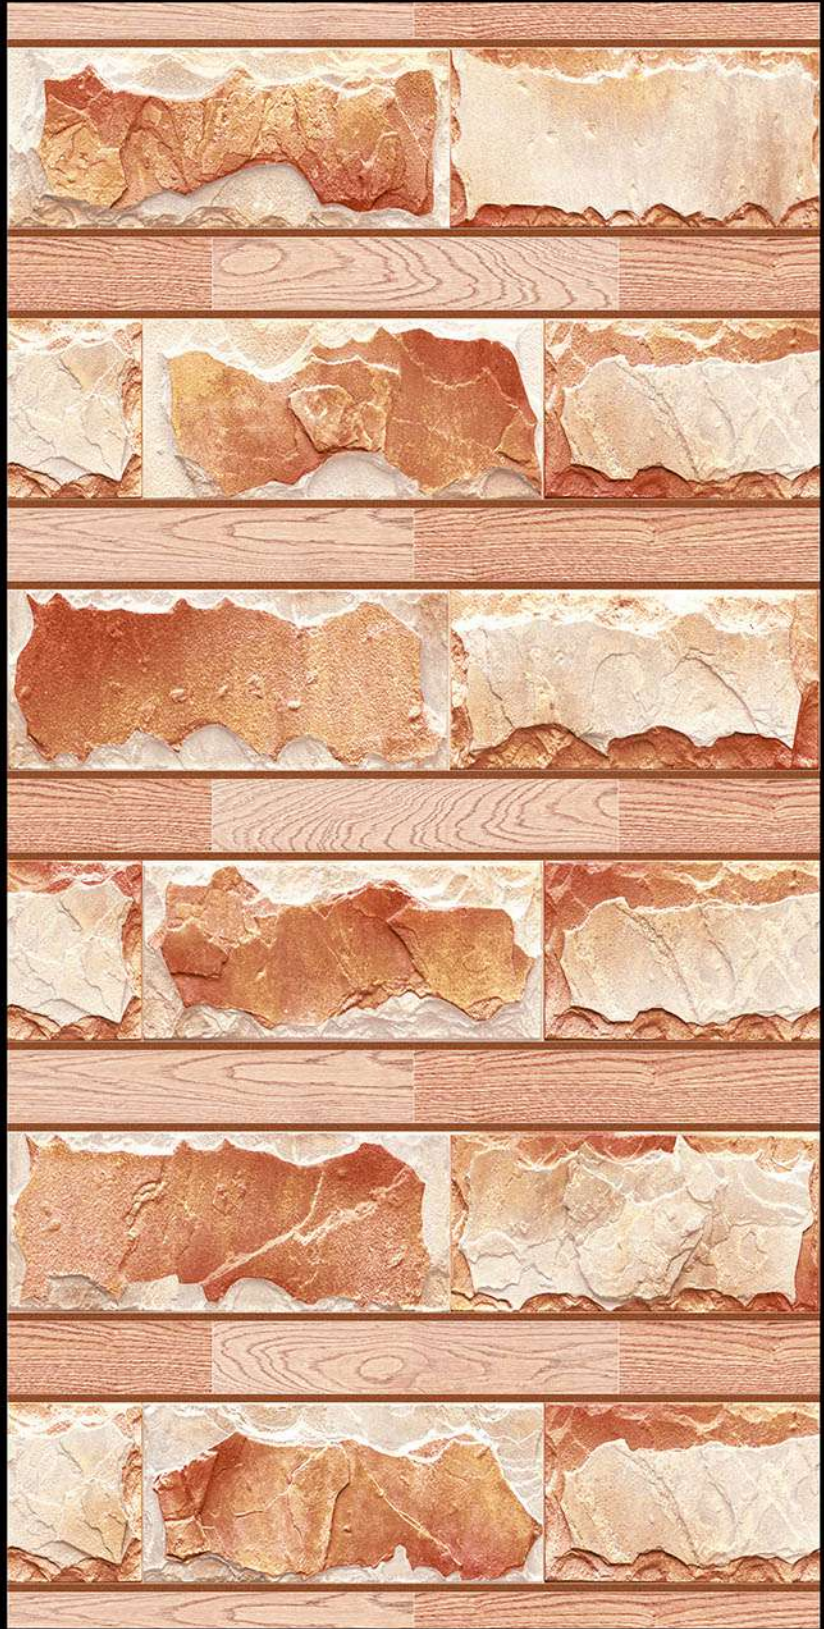

new Collection

300 x 450 ^{MM}

HIGH DEPTH ELEVATION

product catalogue

High Depth
Elevation

300x450mm

TITAN - 01

HIGH-DEEP
PUNCH

DURABLE
BODY

NATURAL
LOOK

High Depth
Elevation

300x450mm

TITAN - 02

HIGH-DEEP
PUNCH

DURABLE
BODY

NATURAL
LOOK