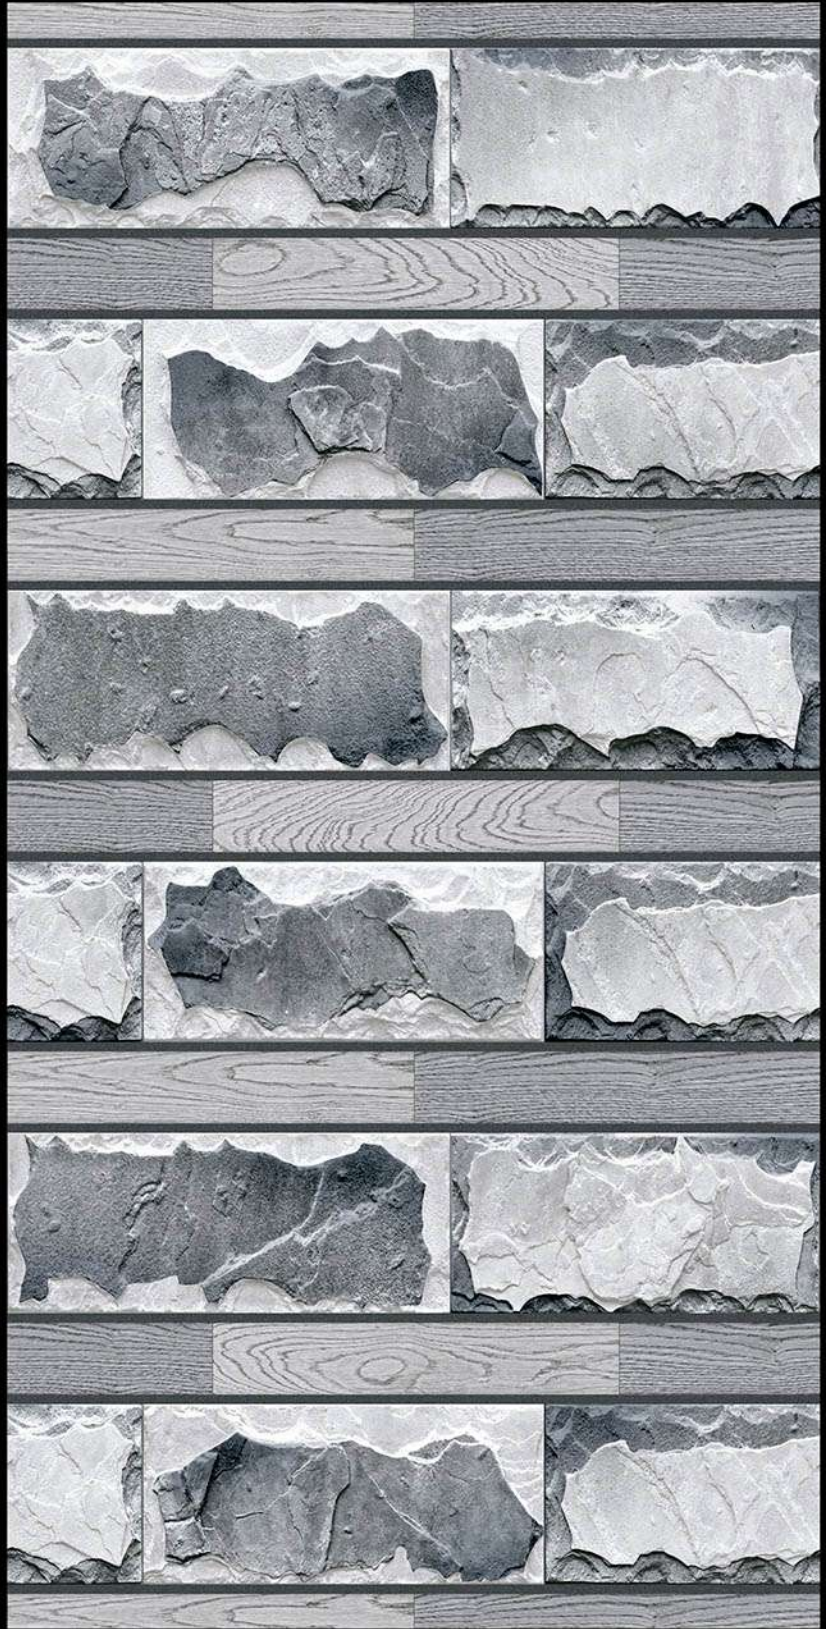

High Depth
Elevation

300x450mm

TITAN - 03

HIGH-DEEP
PUNCH

DURABLE
BODY

NATURAL
LOOK