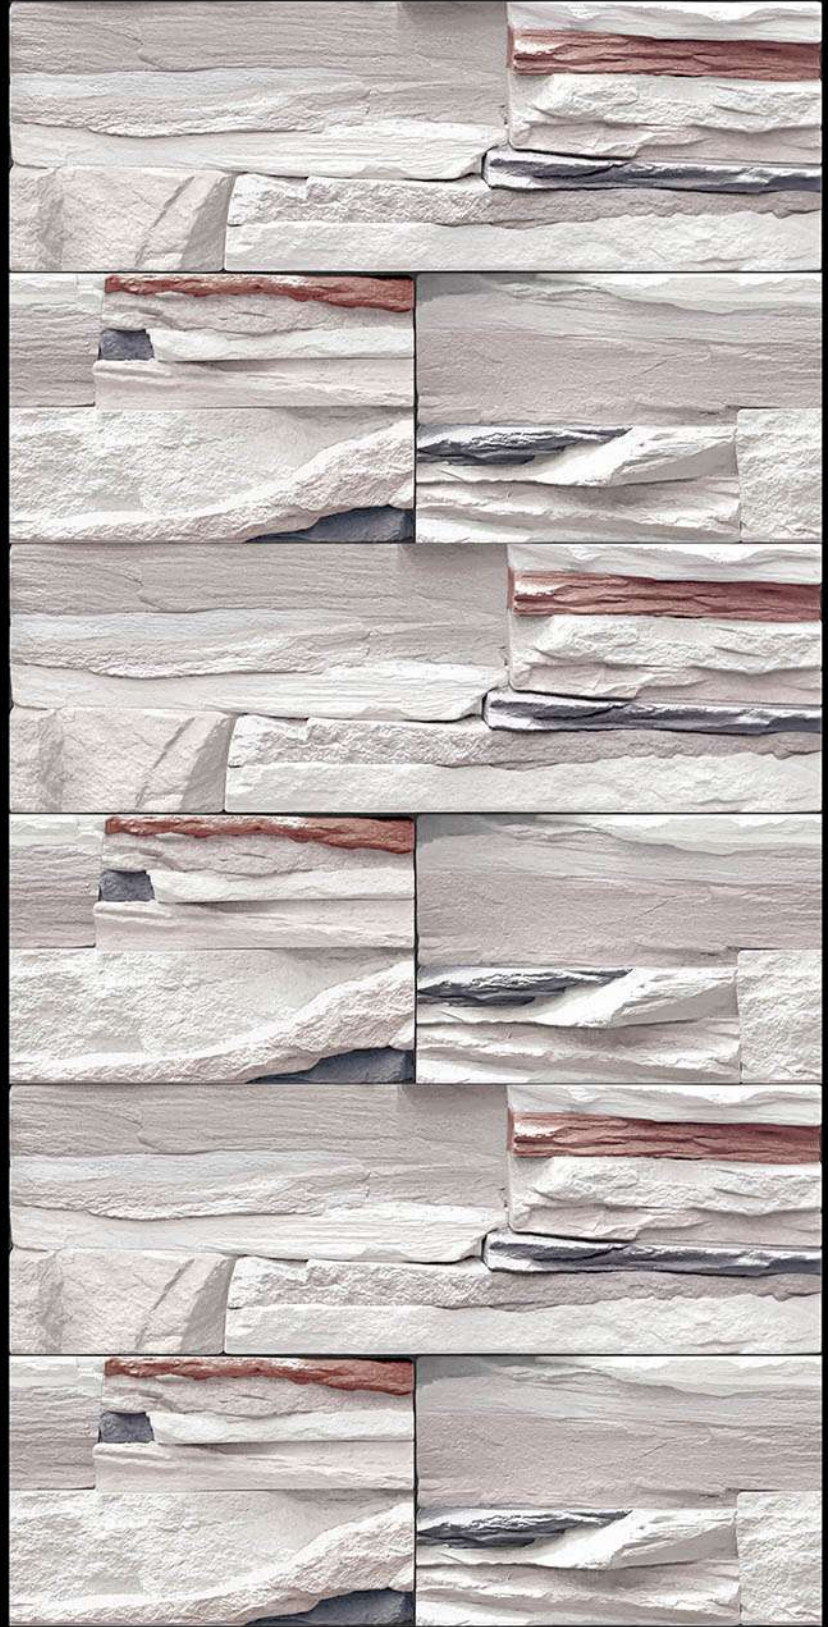

High Depth
Elevation

300x450mm

ZEPPELIN - 08

HIGH-DEEP
PUNCH

DURABLE
BODY

NATURAL
LOOK