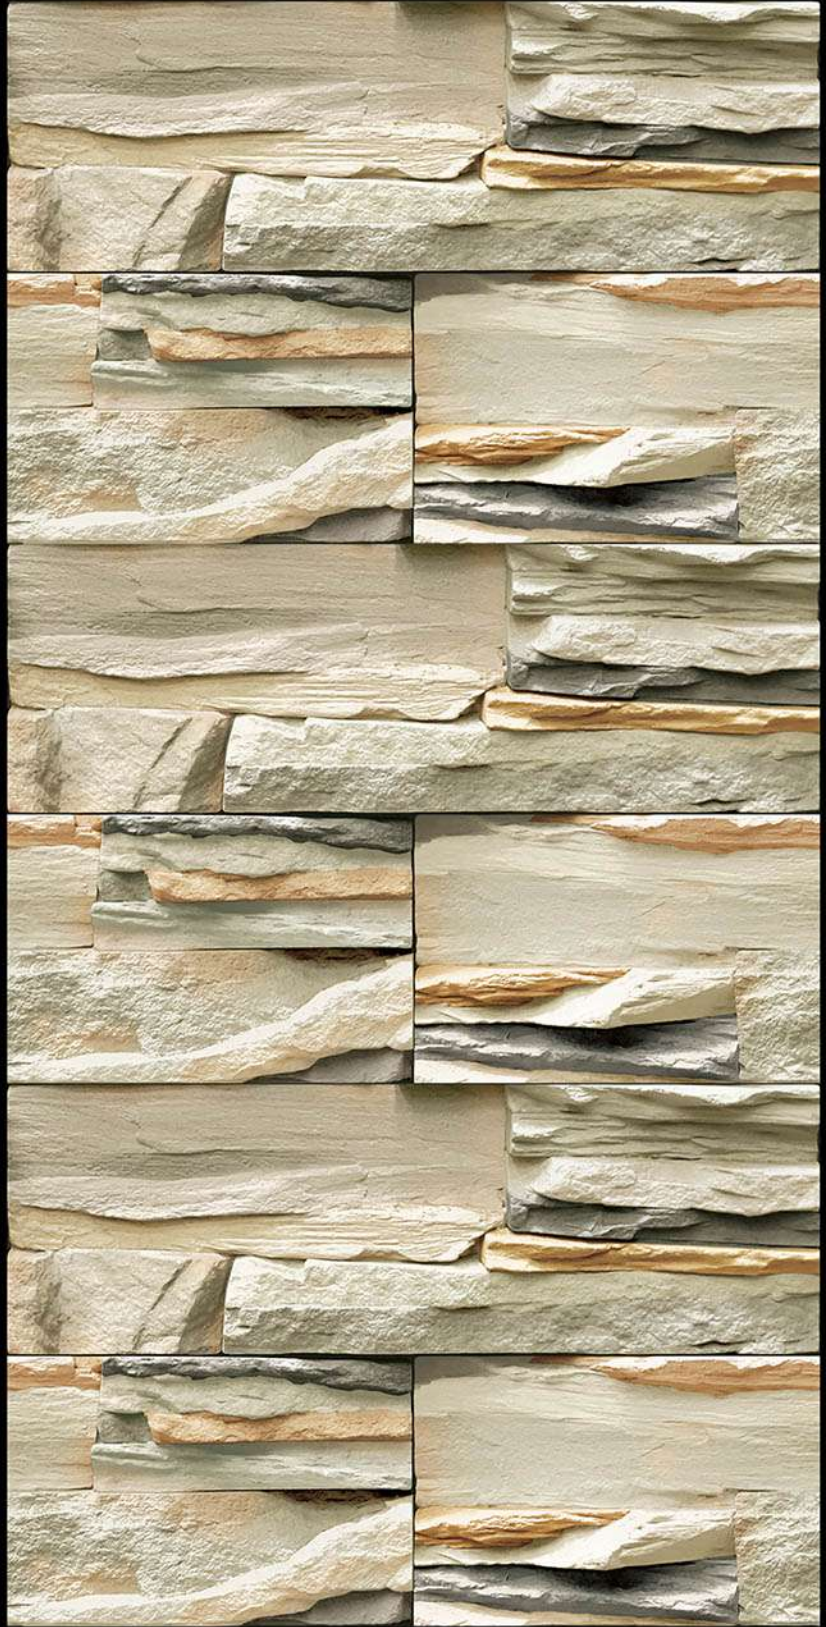

High Depth
Elevation

300x450mm

ZEPPELIN - 07

HIGH-DEEP
PUNCH

DURABLE
BODY

NATURAL
LOOK