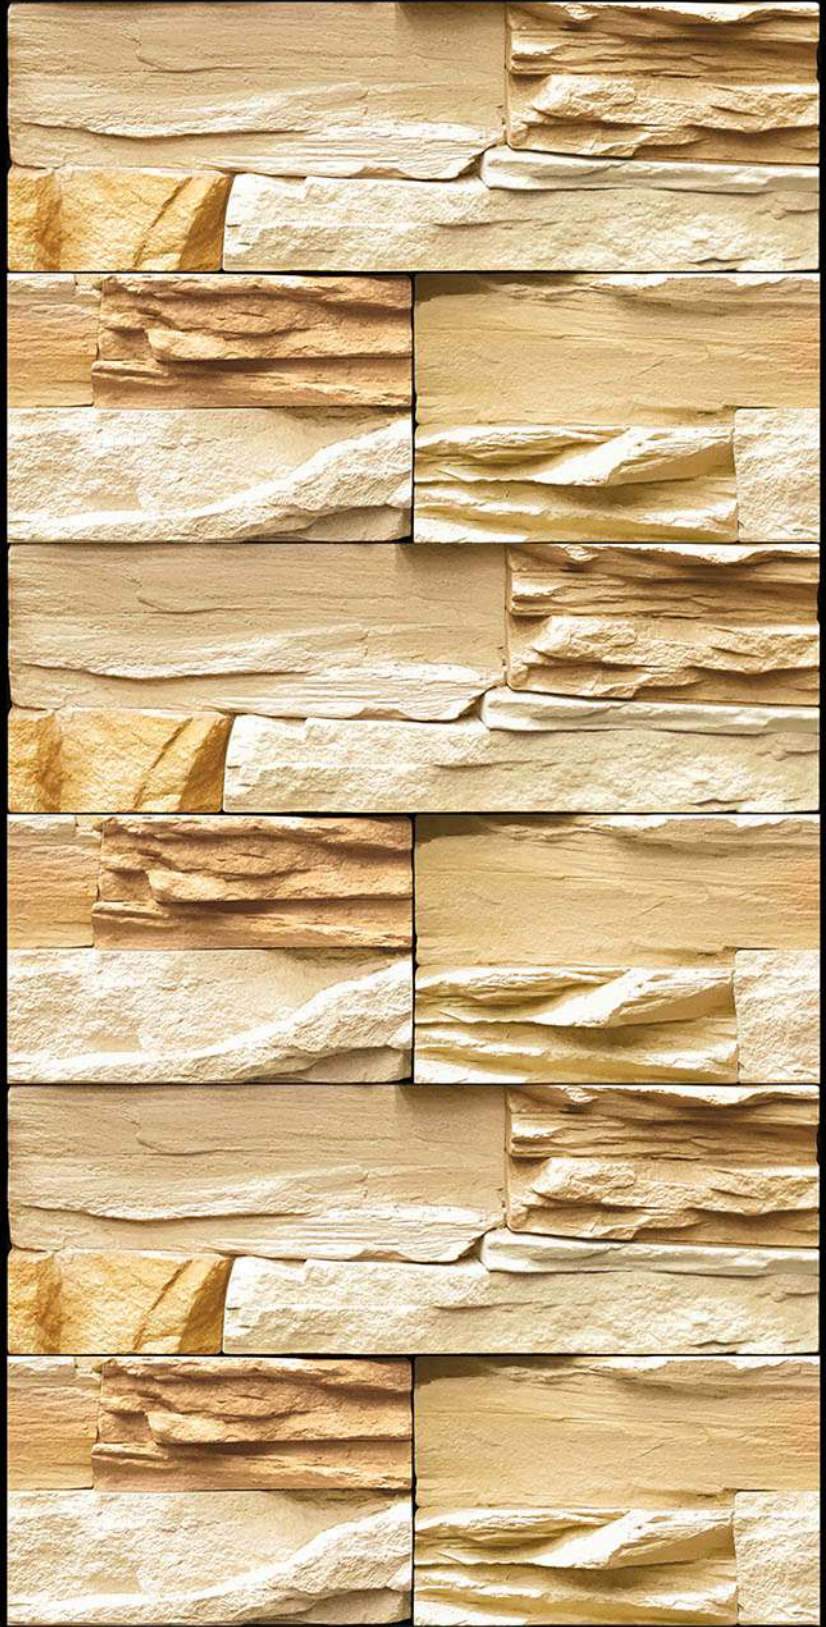

High Depth
Elevation

300x450mm

ZEPPELIN - 04

HIGH-DEEP
PUNCH

DURABLE
BODY

NATURAL
LOOK

High Depth
Elevation

300x450mm