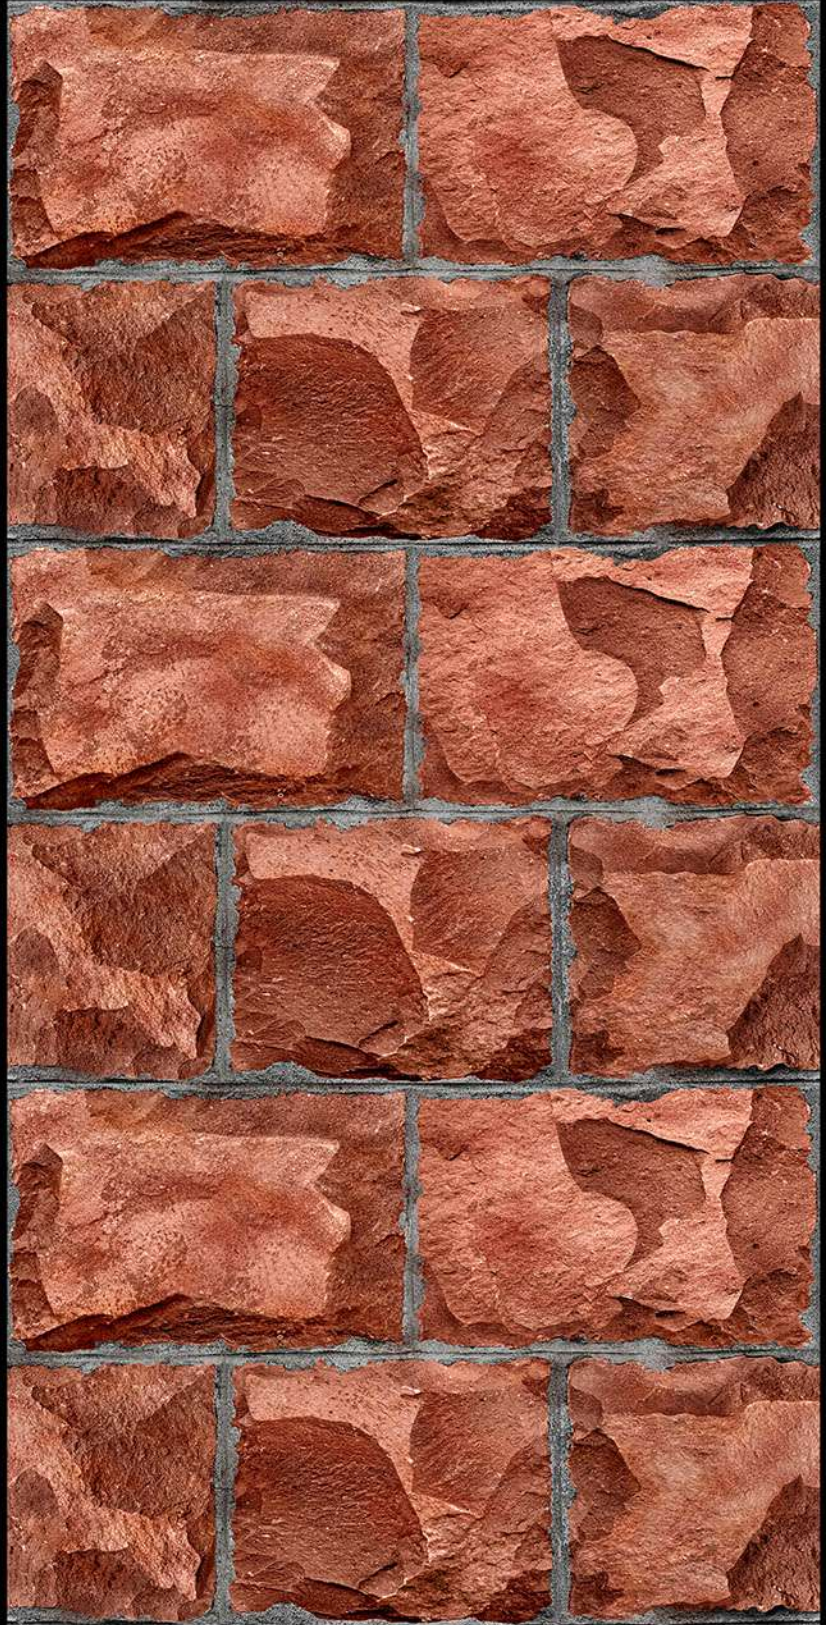

VICTORIA - 06

HIGH-DEEP
PUNCH

DURABLE
BODY

NATURAL
LOOK

High Depth
Elevation

300x450mm

VICTORIA - 07

HIGH-DEEP
PUNCH