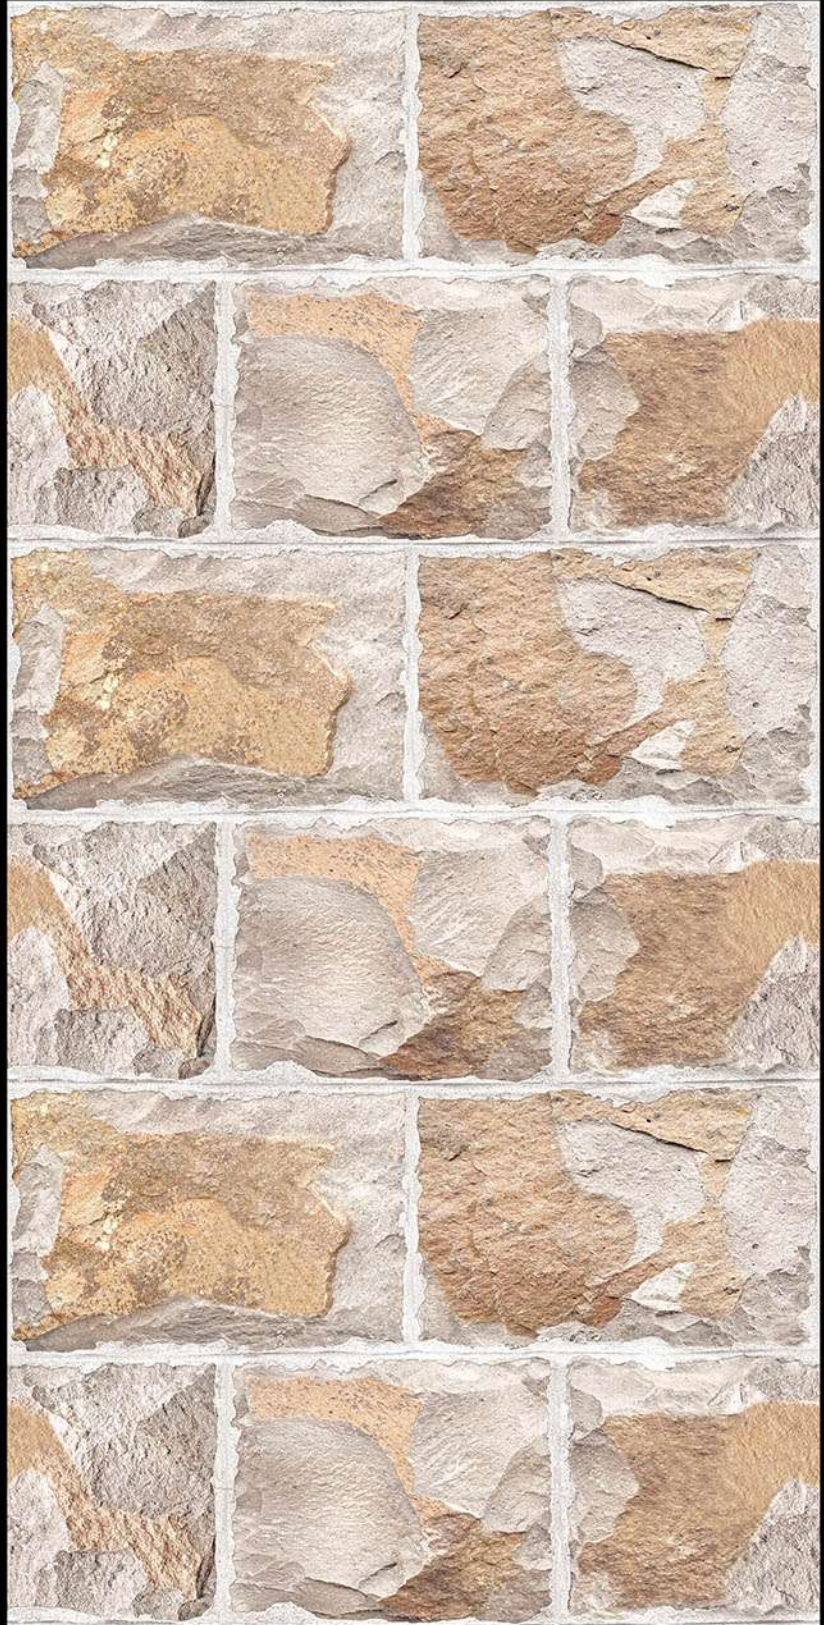

High Depth
Elevation

300x450mm

VICTORIA - 01

HIGH-DEEP
PUNCH

DURABLE
BODY

NATURAL
LOOK

High Depth
Elevation

300x450mm