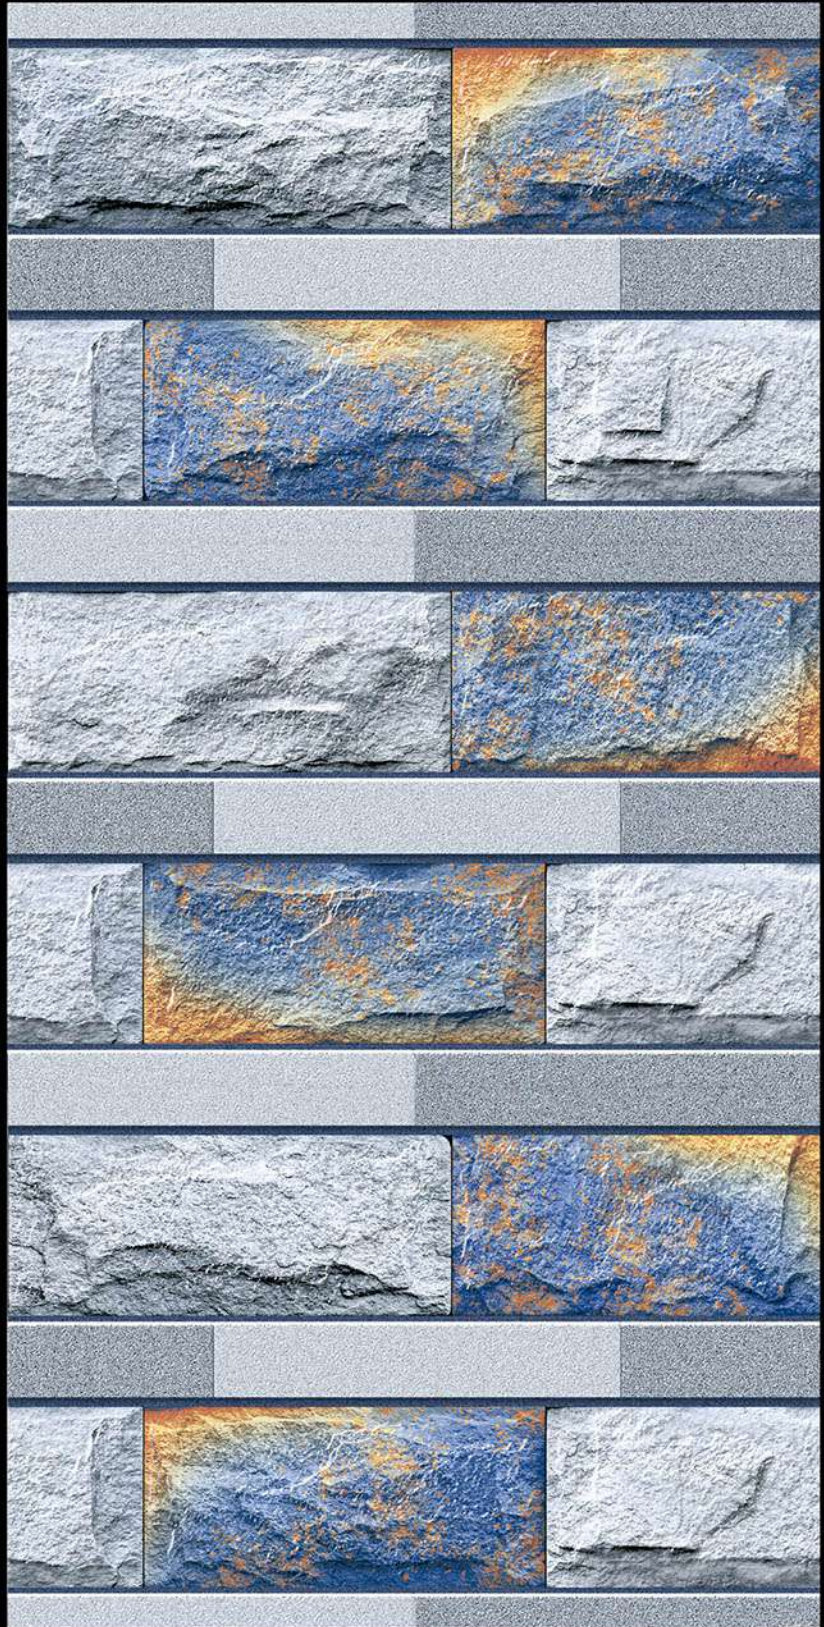

High Depth
Elevation

300x450mm

TITAN - 09

HIGH-DEEP
PUNCH

DURABLE
BODY

NATURAL
LOOK