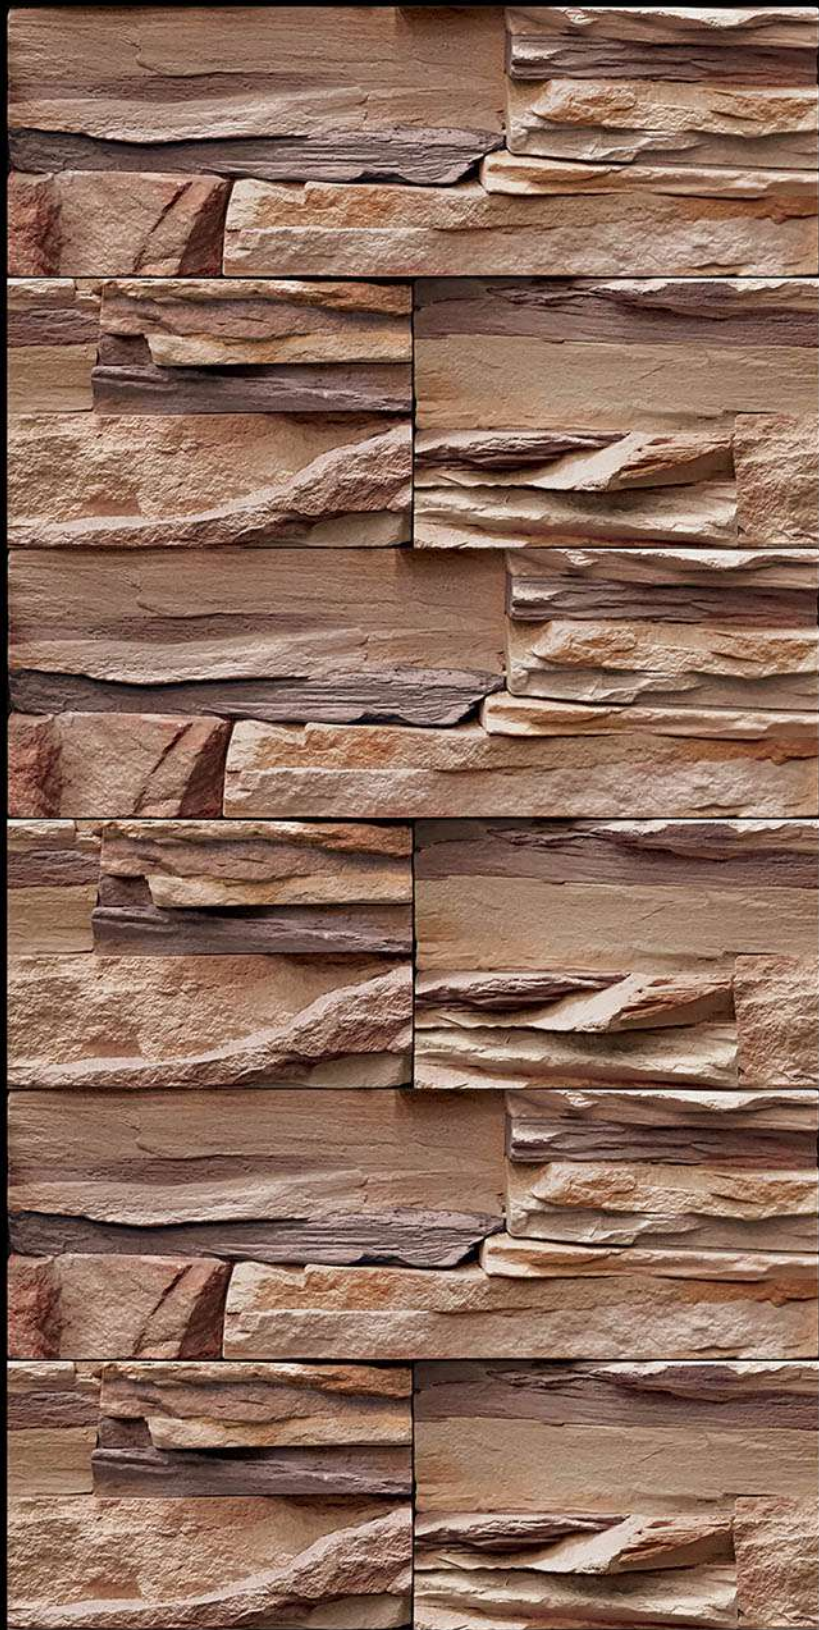

High Depth
Elevation

300x450mm

ZEPPELIN - 04

HIGH-DEEP
PUNCH

DURABLE
BODY

NATURAL
LOOK