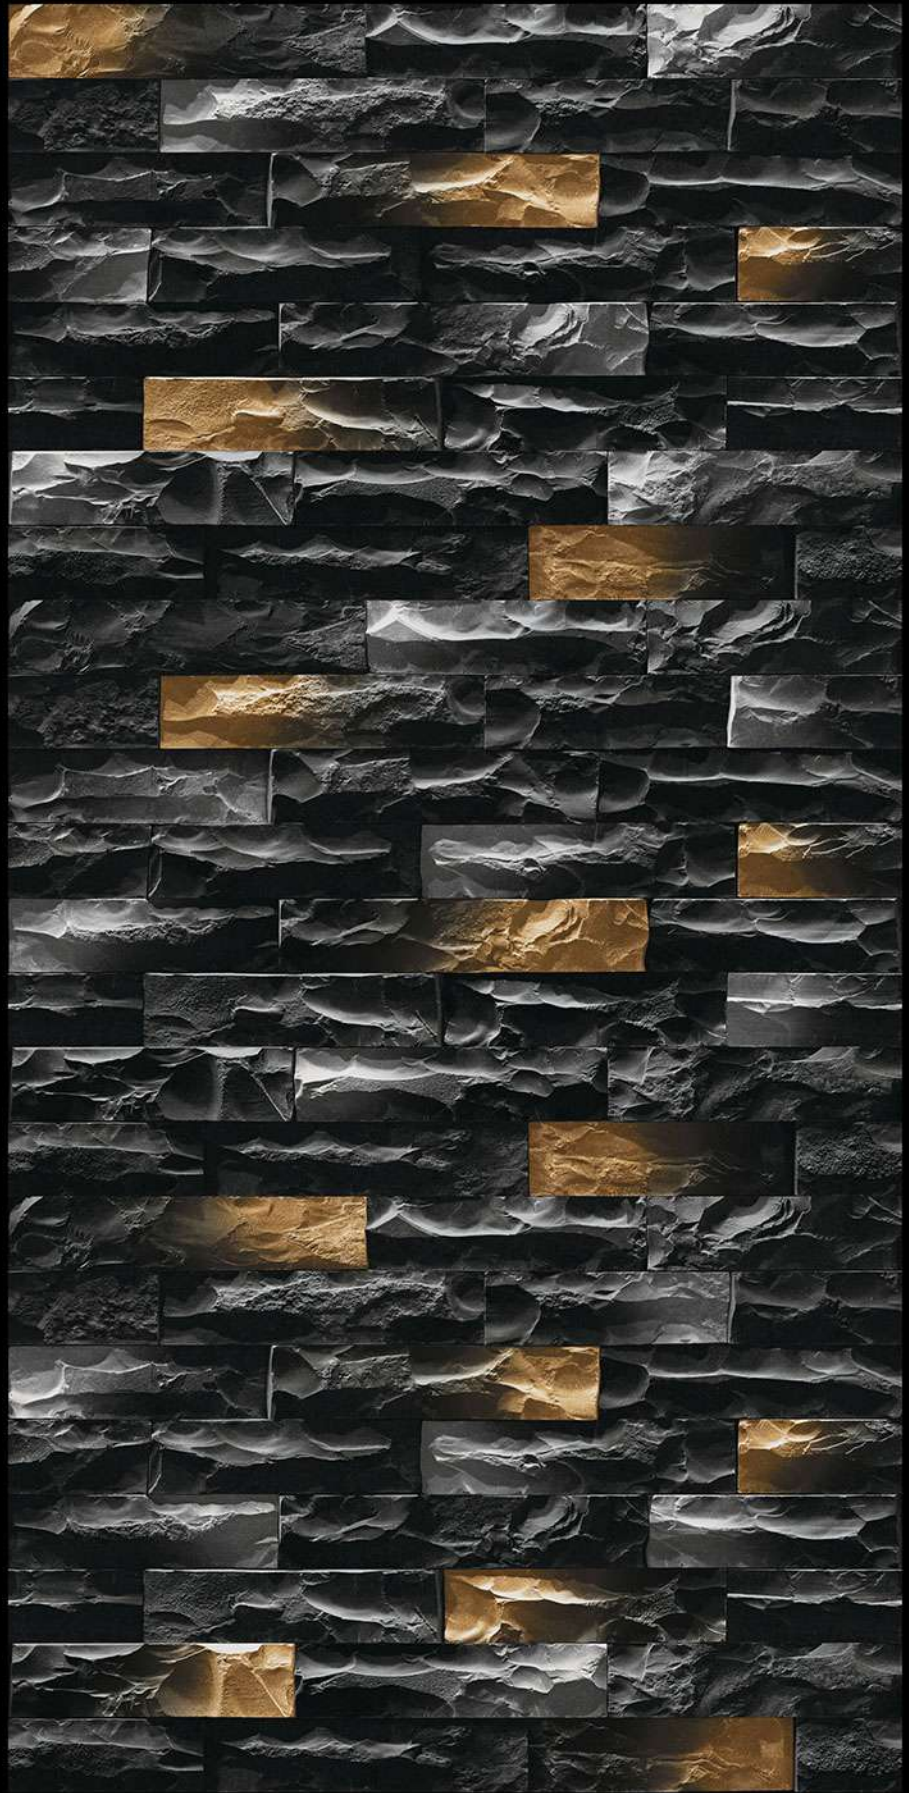

OMEGA - 12

HIGH-DEEP  
PUNCH

DURABLE  
BODY

NATURAL  
LOOK

High Depth  
**Elevation**

300x450mm

OMEGA - 13

HIGH-DEEP  
PUNCH