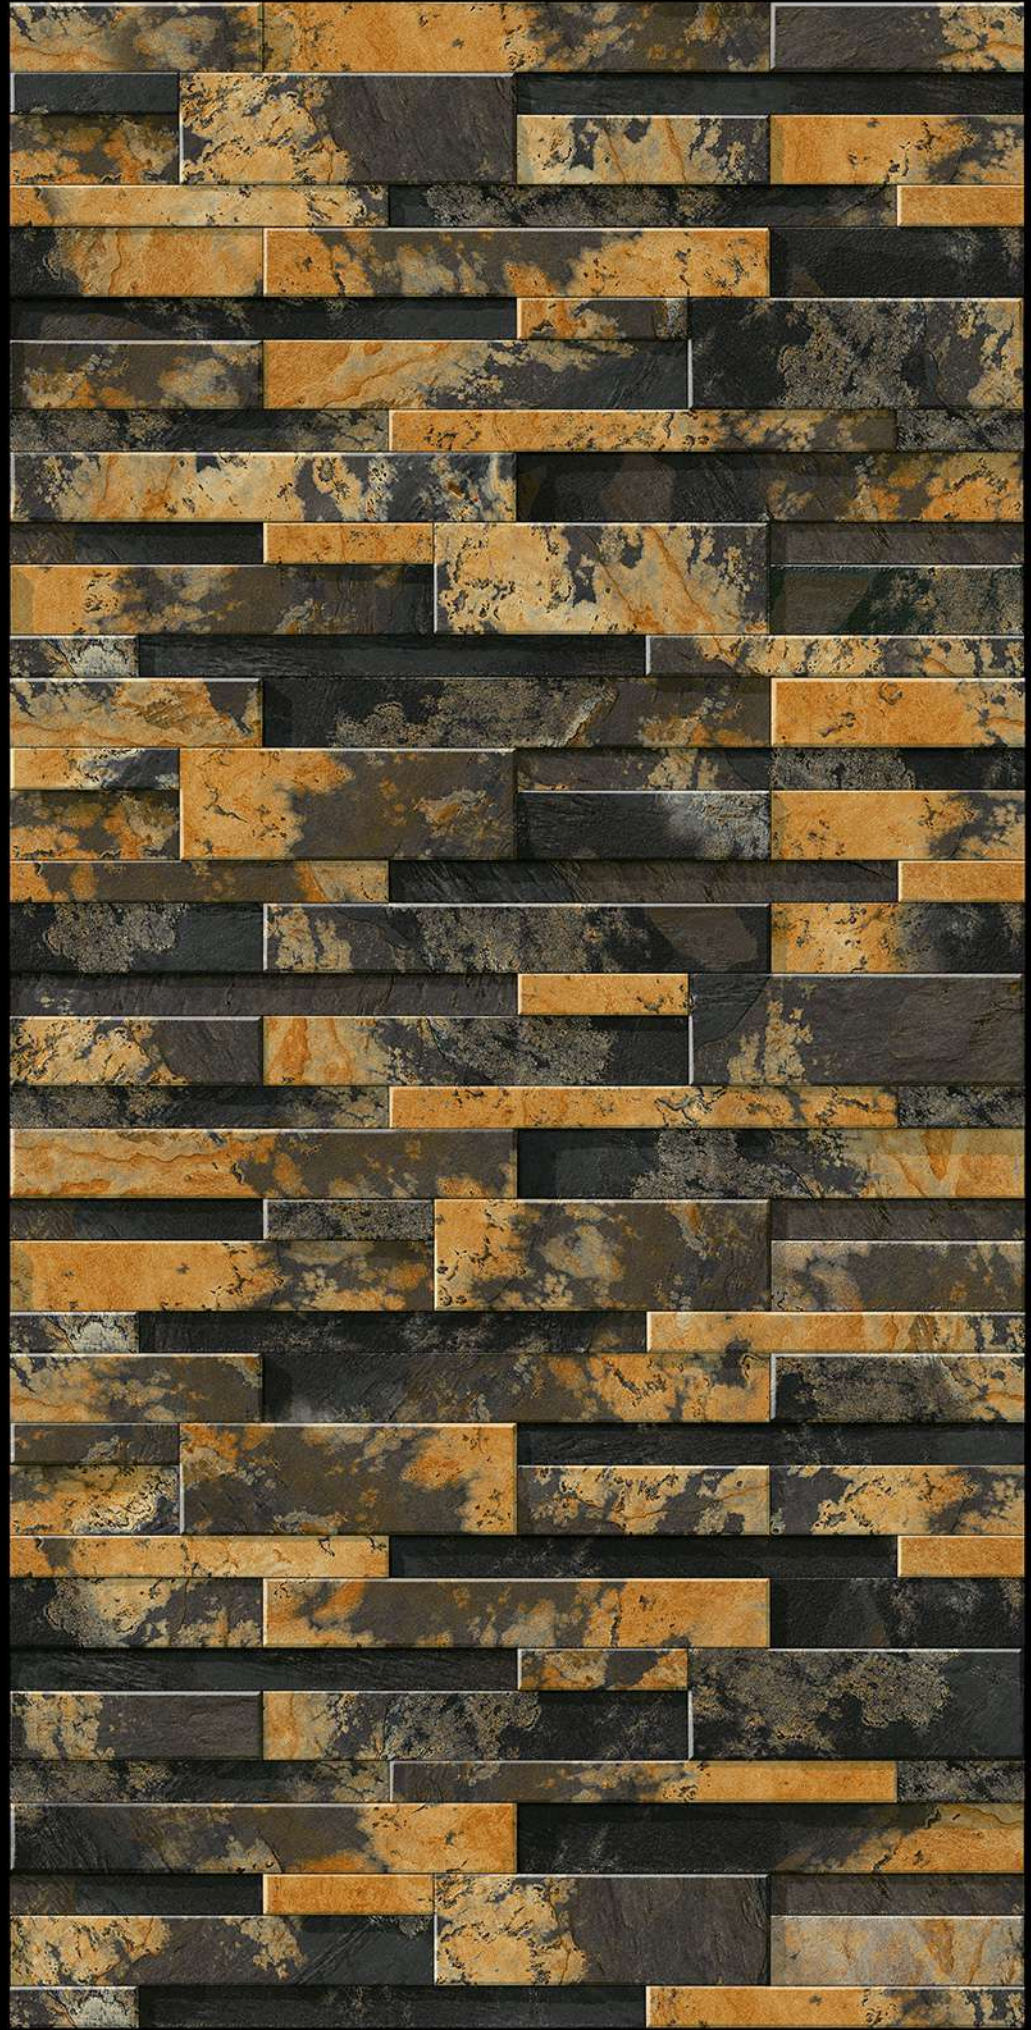

High Depth
Elevation

300x450mm

CASIO - 10

HIGH-DEEP
PUNCH

DURABLE
BODY

NATURAL
LOOK