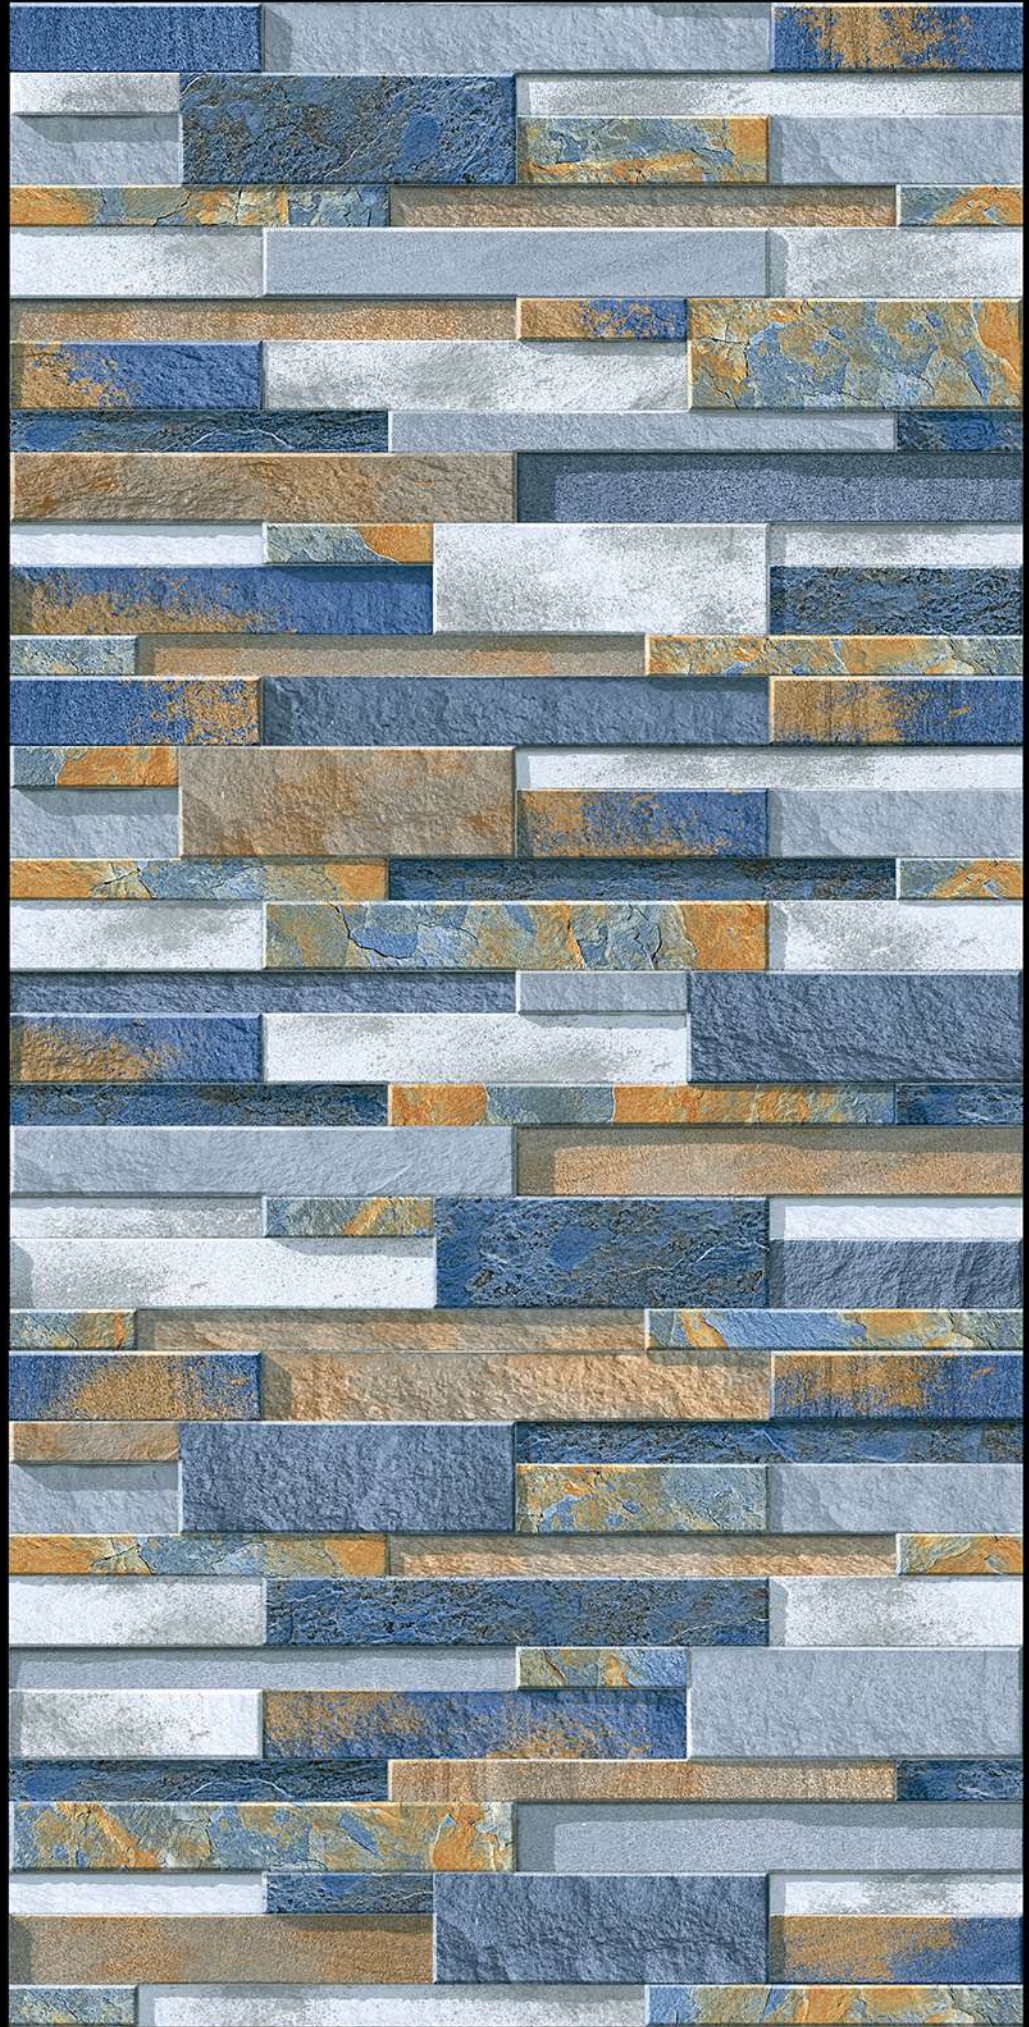

High Depth
Elevation

300x450mm

CASIO - 09

HIGH-DEEP
PUNCH

DURABLE
BODY

NATURAL
LOOK