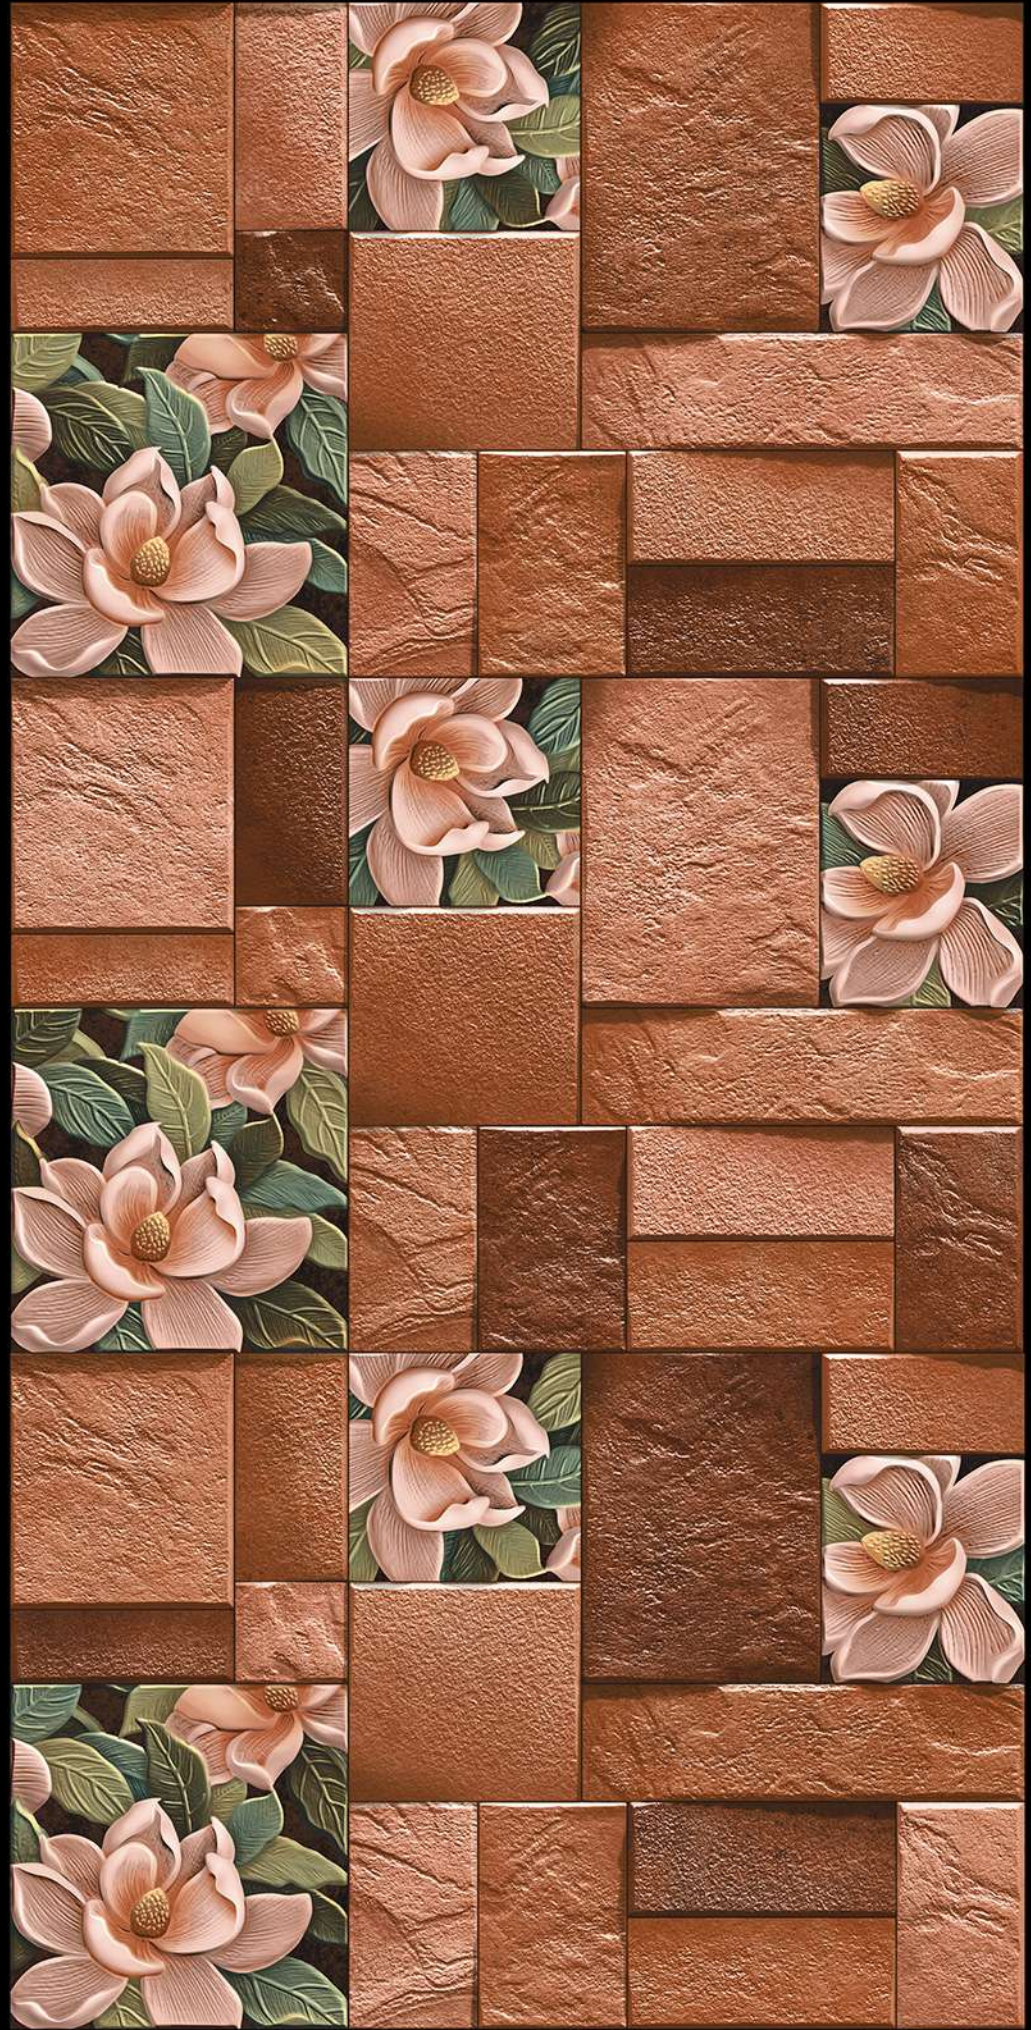

High Depth
Elevation

300x450mm

LOUIS MOINET - 09

HIGH-DEEP
PUNCH

DURABLE
BODY

NATURAL
LOOK

High Depth
Elevation

300x450mm