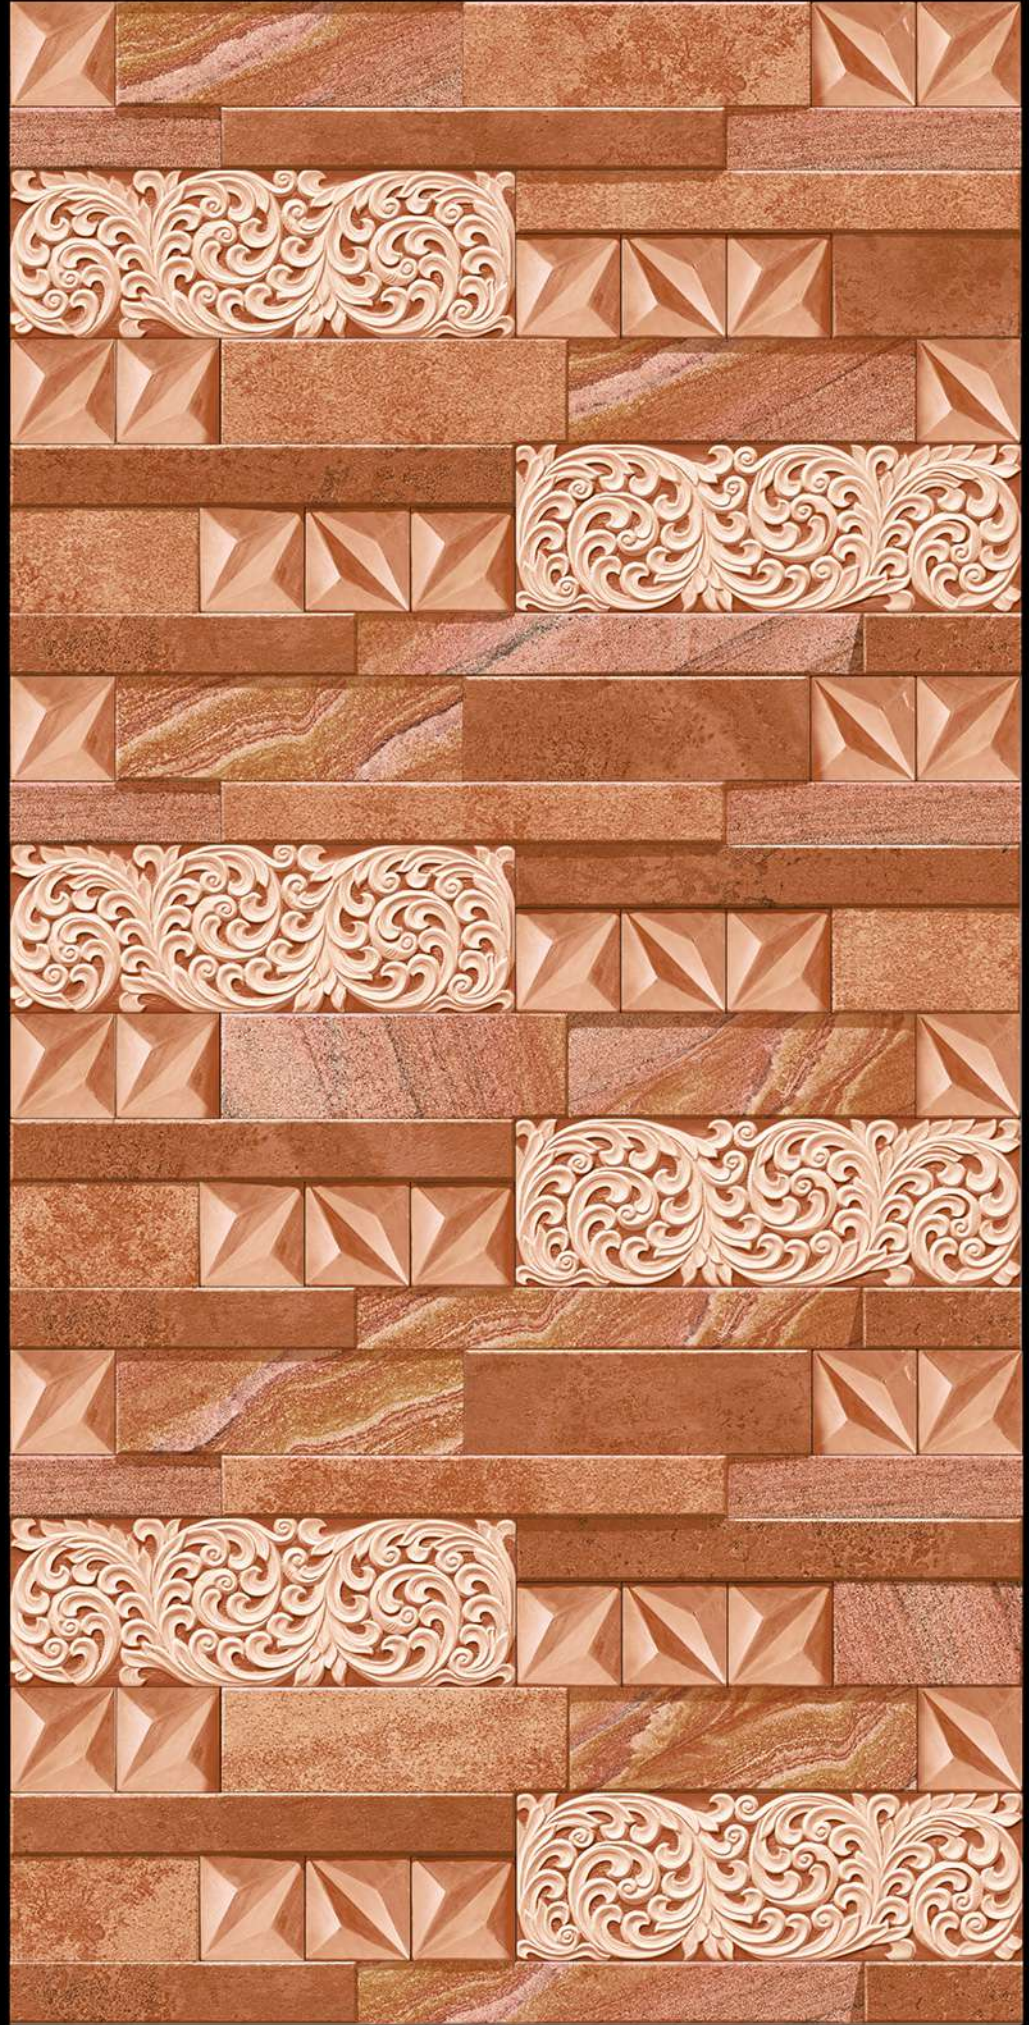

High Depth
Elevation

300x450mm

LOUIS MOINET - 01

HIGH-DEEP
PUNCH

DURABLE
BODY

NATURAL
LOOK