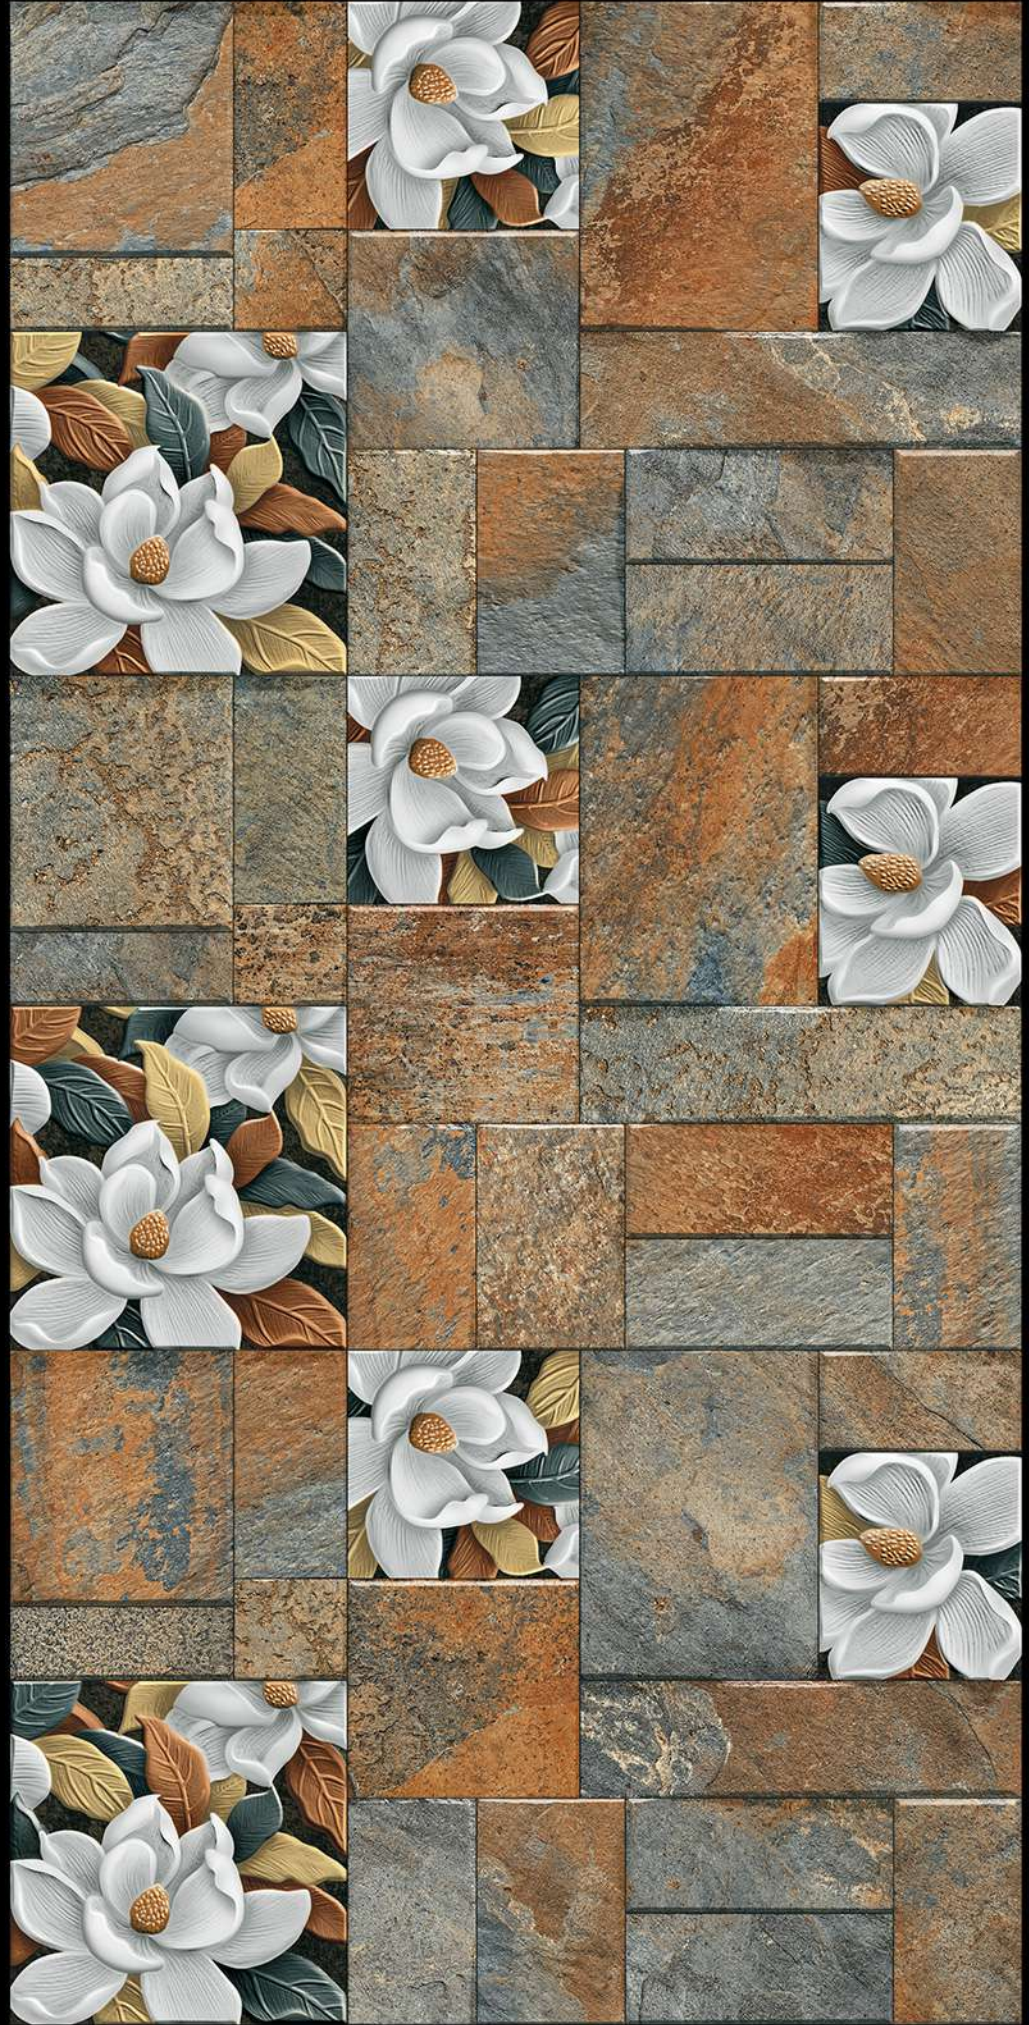

High Depth
Elevation

300x450mm

PUMA - 05

HIGH-DEEP
PUNCH

DURABLE
BODY

NATURAL
LOOK