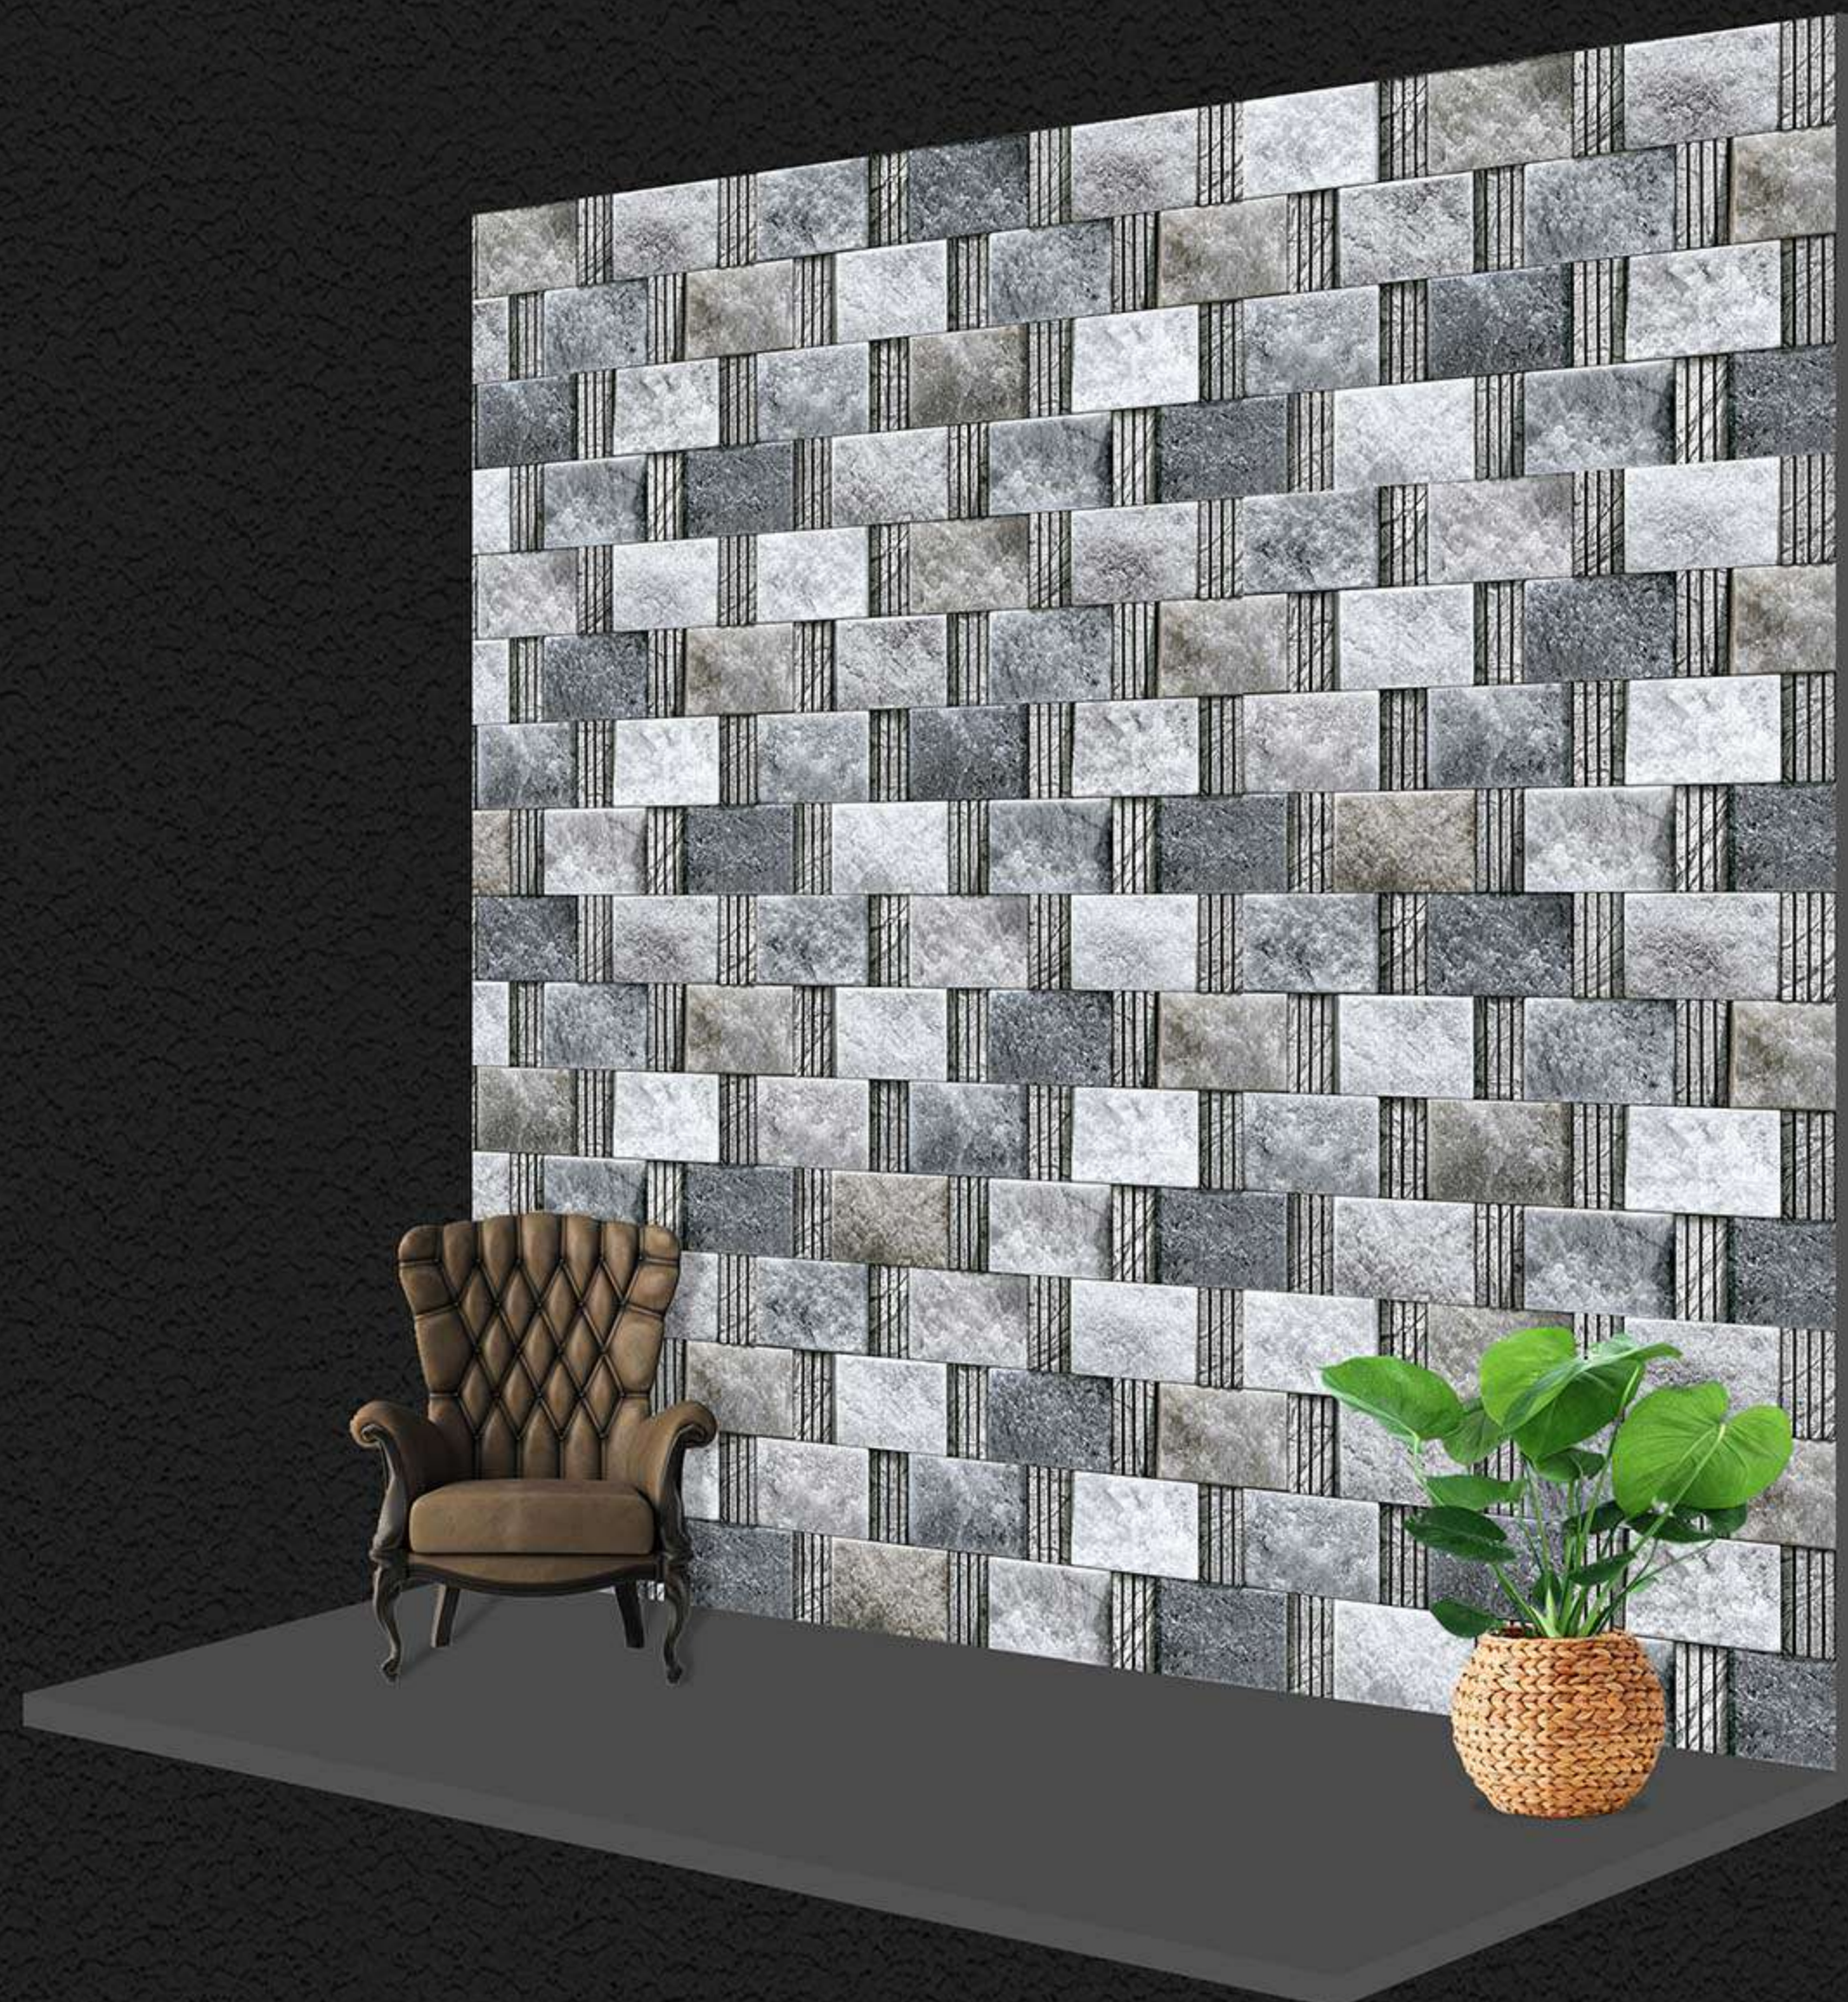

(R)

MATT FINISH

300x
450mm ■

High Depth •••
Elevation

KITON - 04

(R)

MATT FINISH

300x
450mm ■