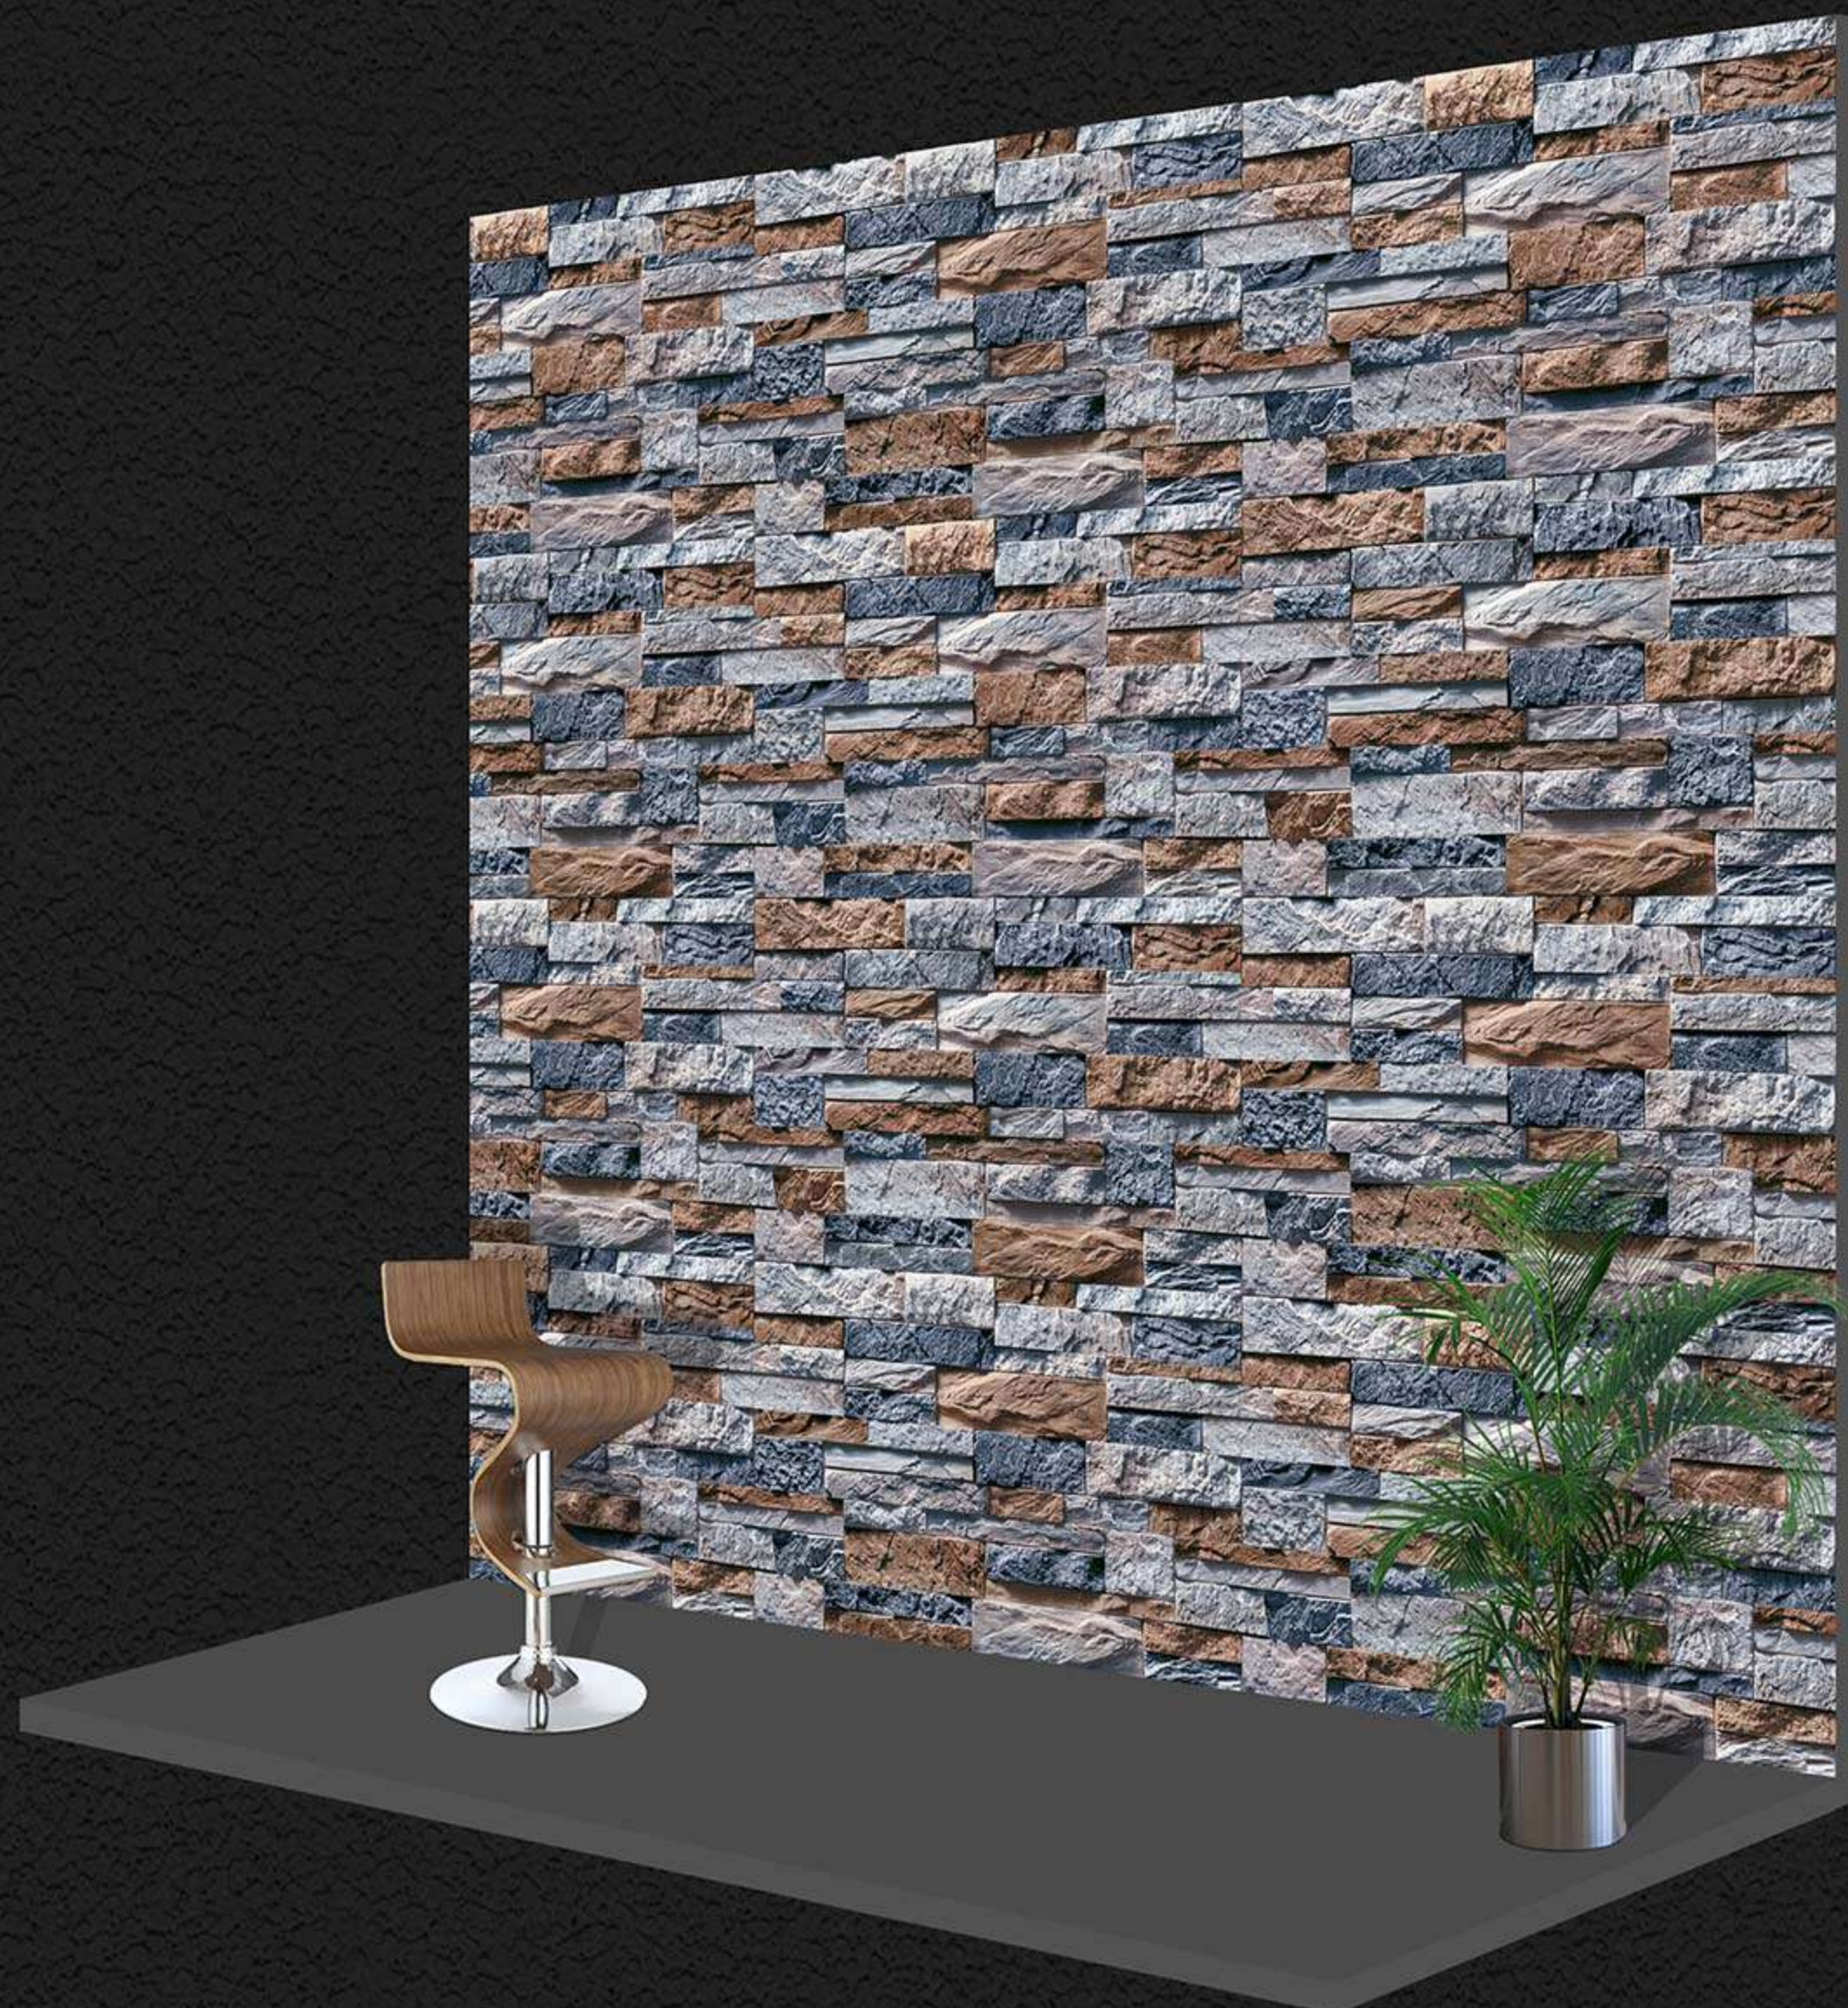

High Depth •••
Elevation

ROME0 - 02

(R)

MATT FINISH

300x
450mm ■