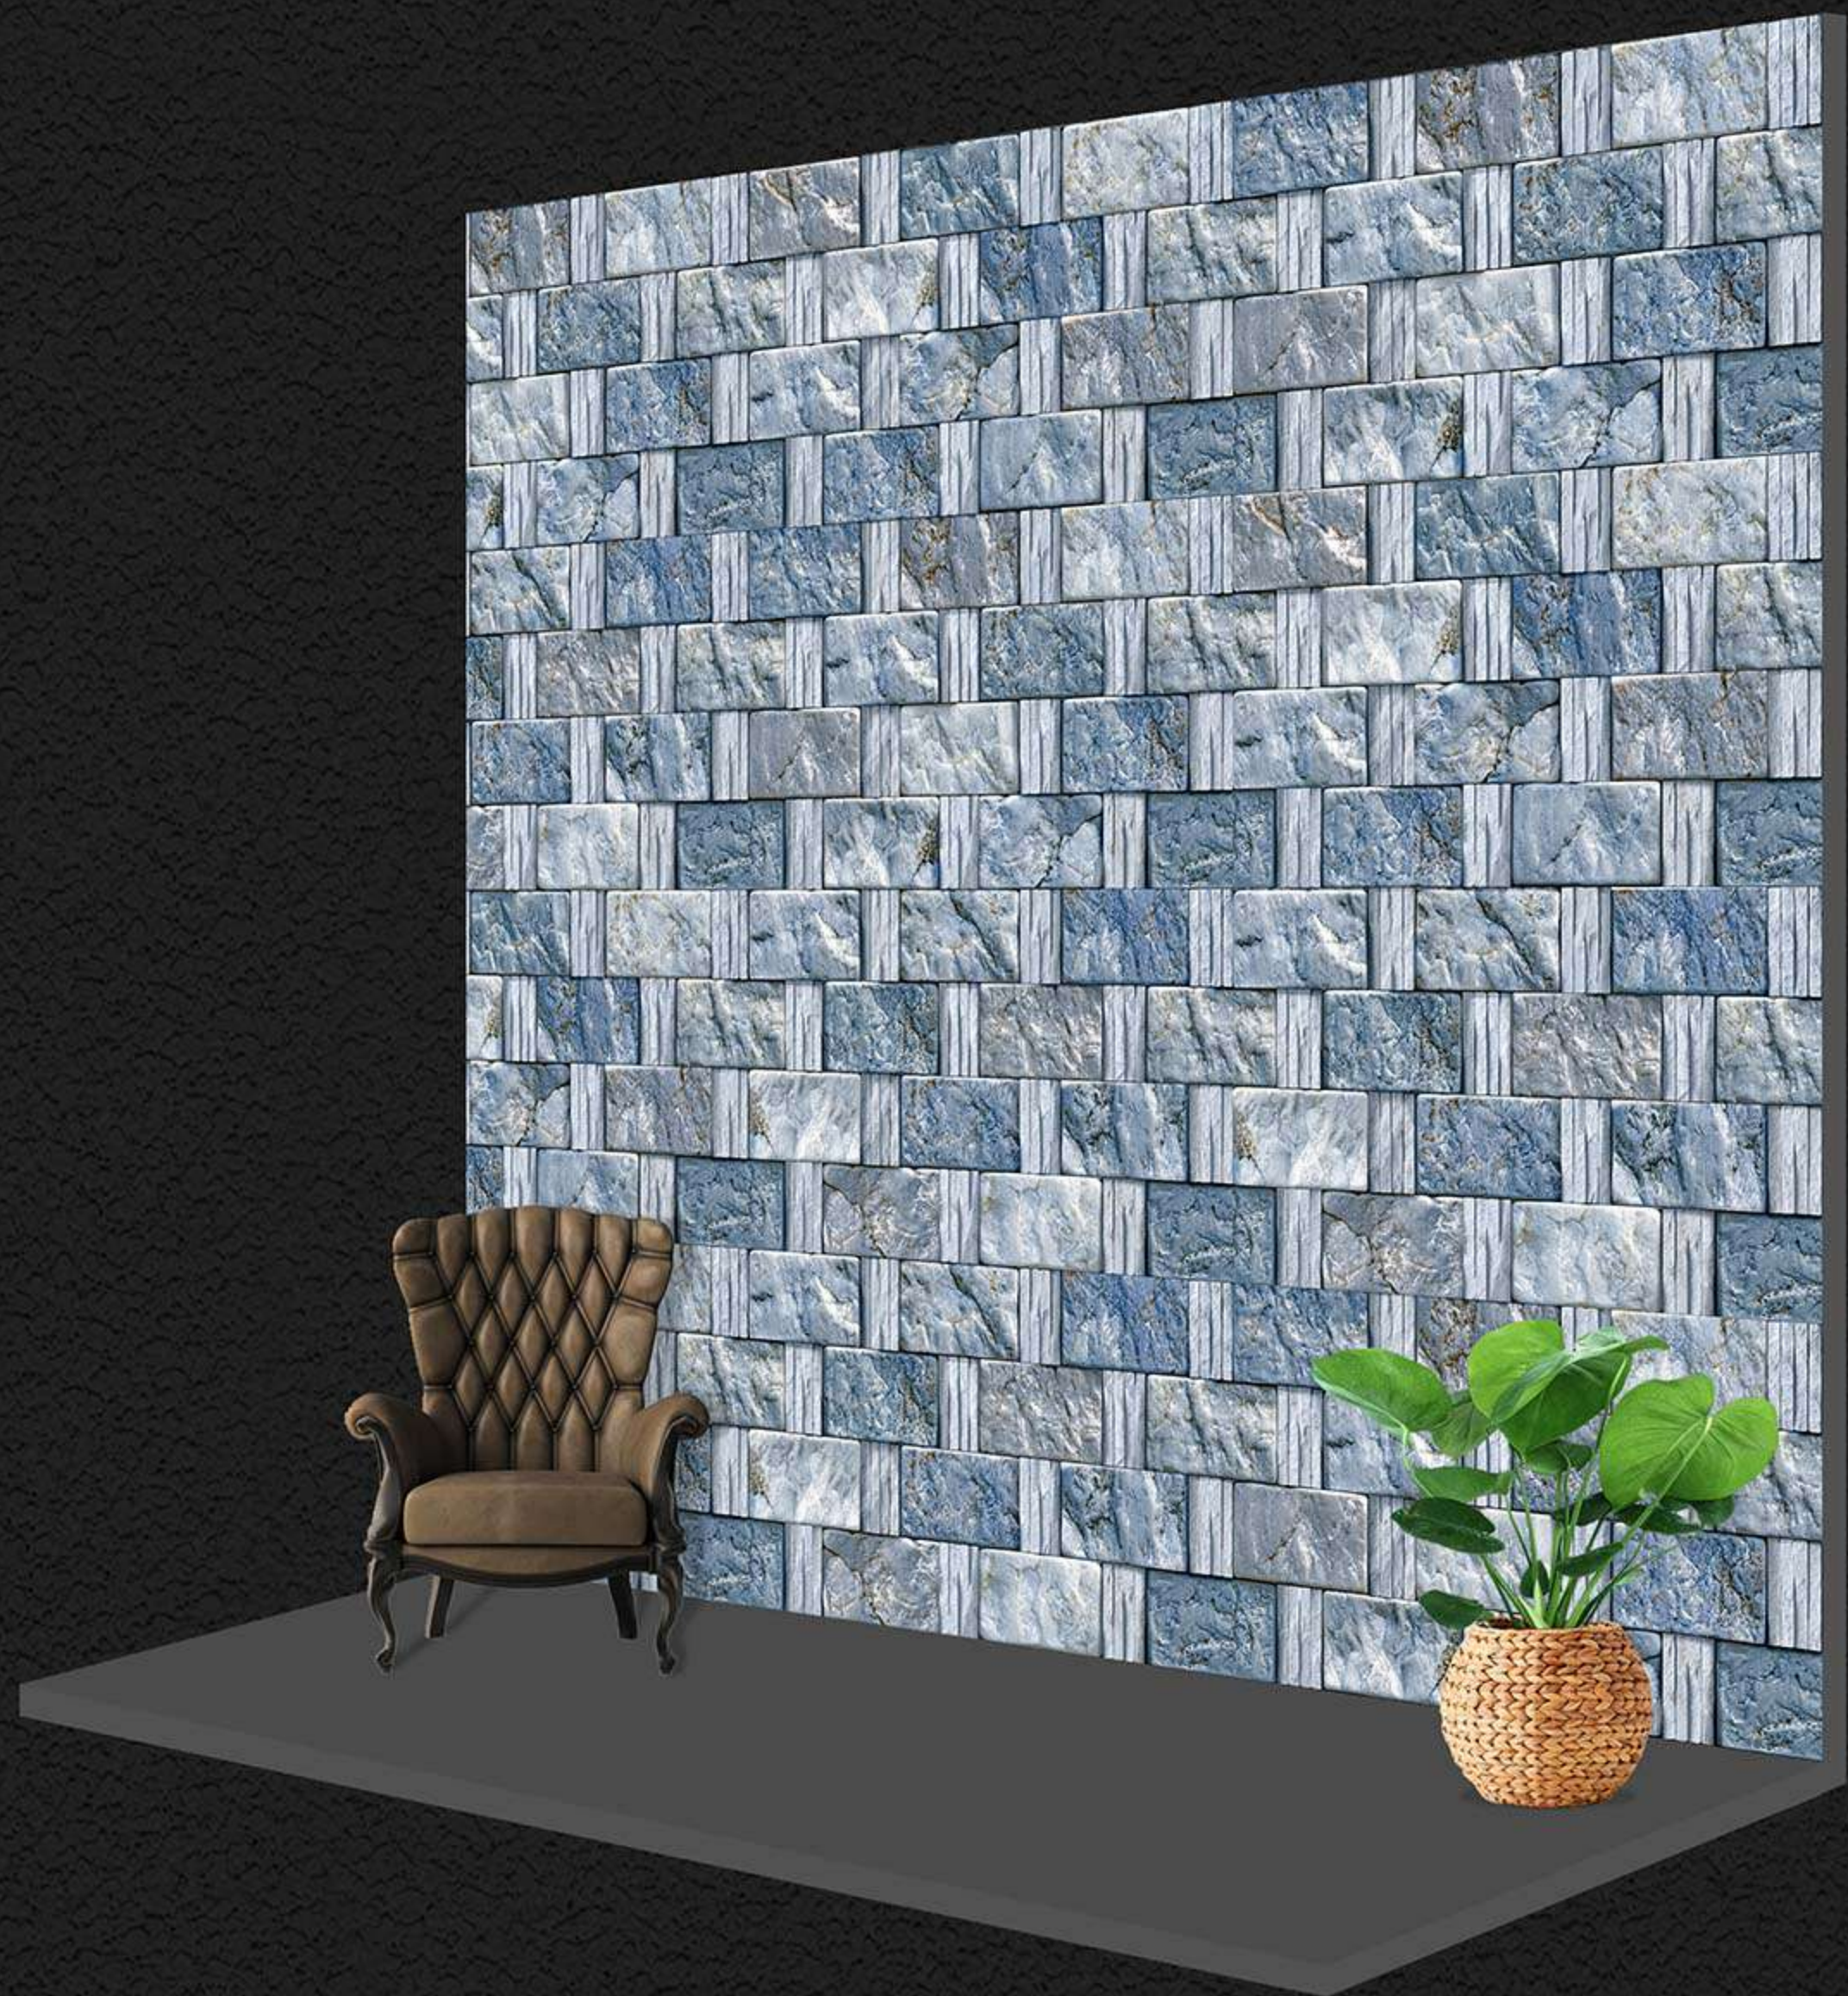

MATT FINISH

300x
450mm ■

High Depth •••
Elevation

KITON - 07

(R)

MATT FINISH

300x
450mm ■

High Depth •••
Elevation