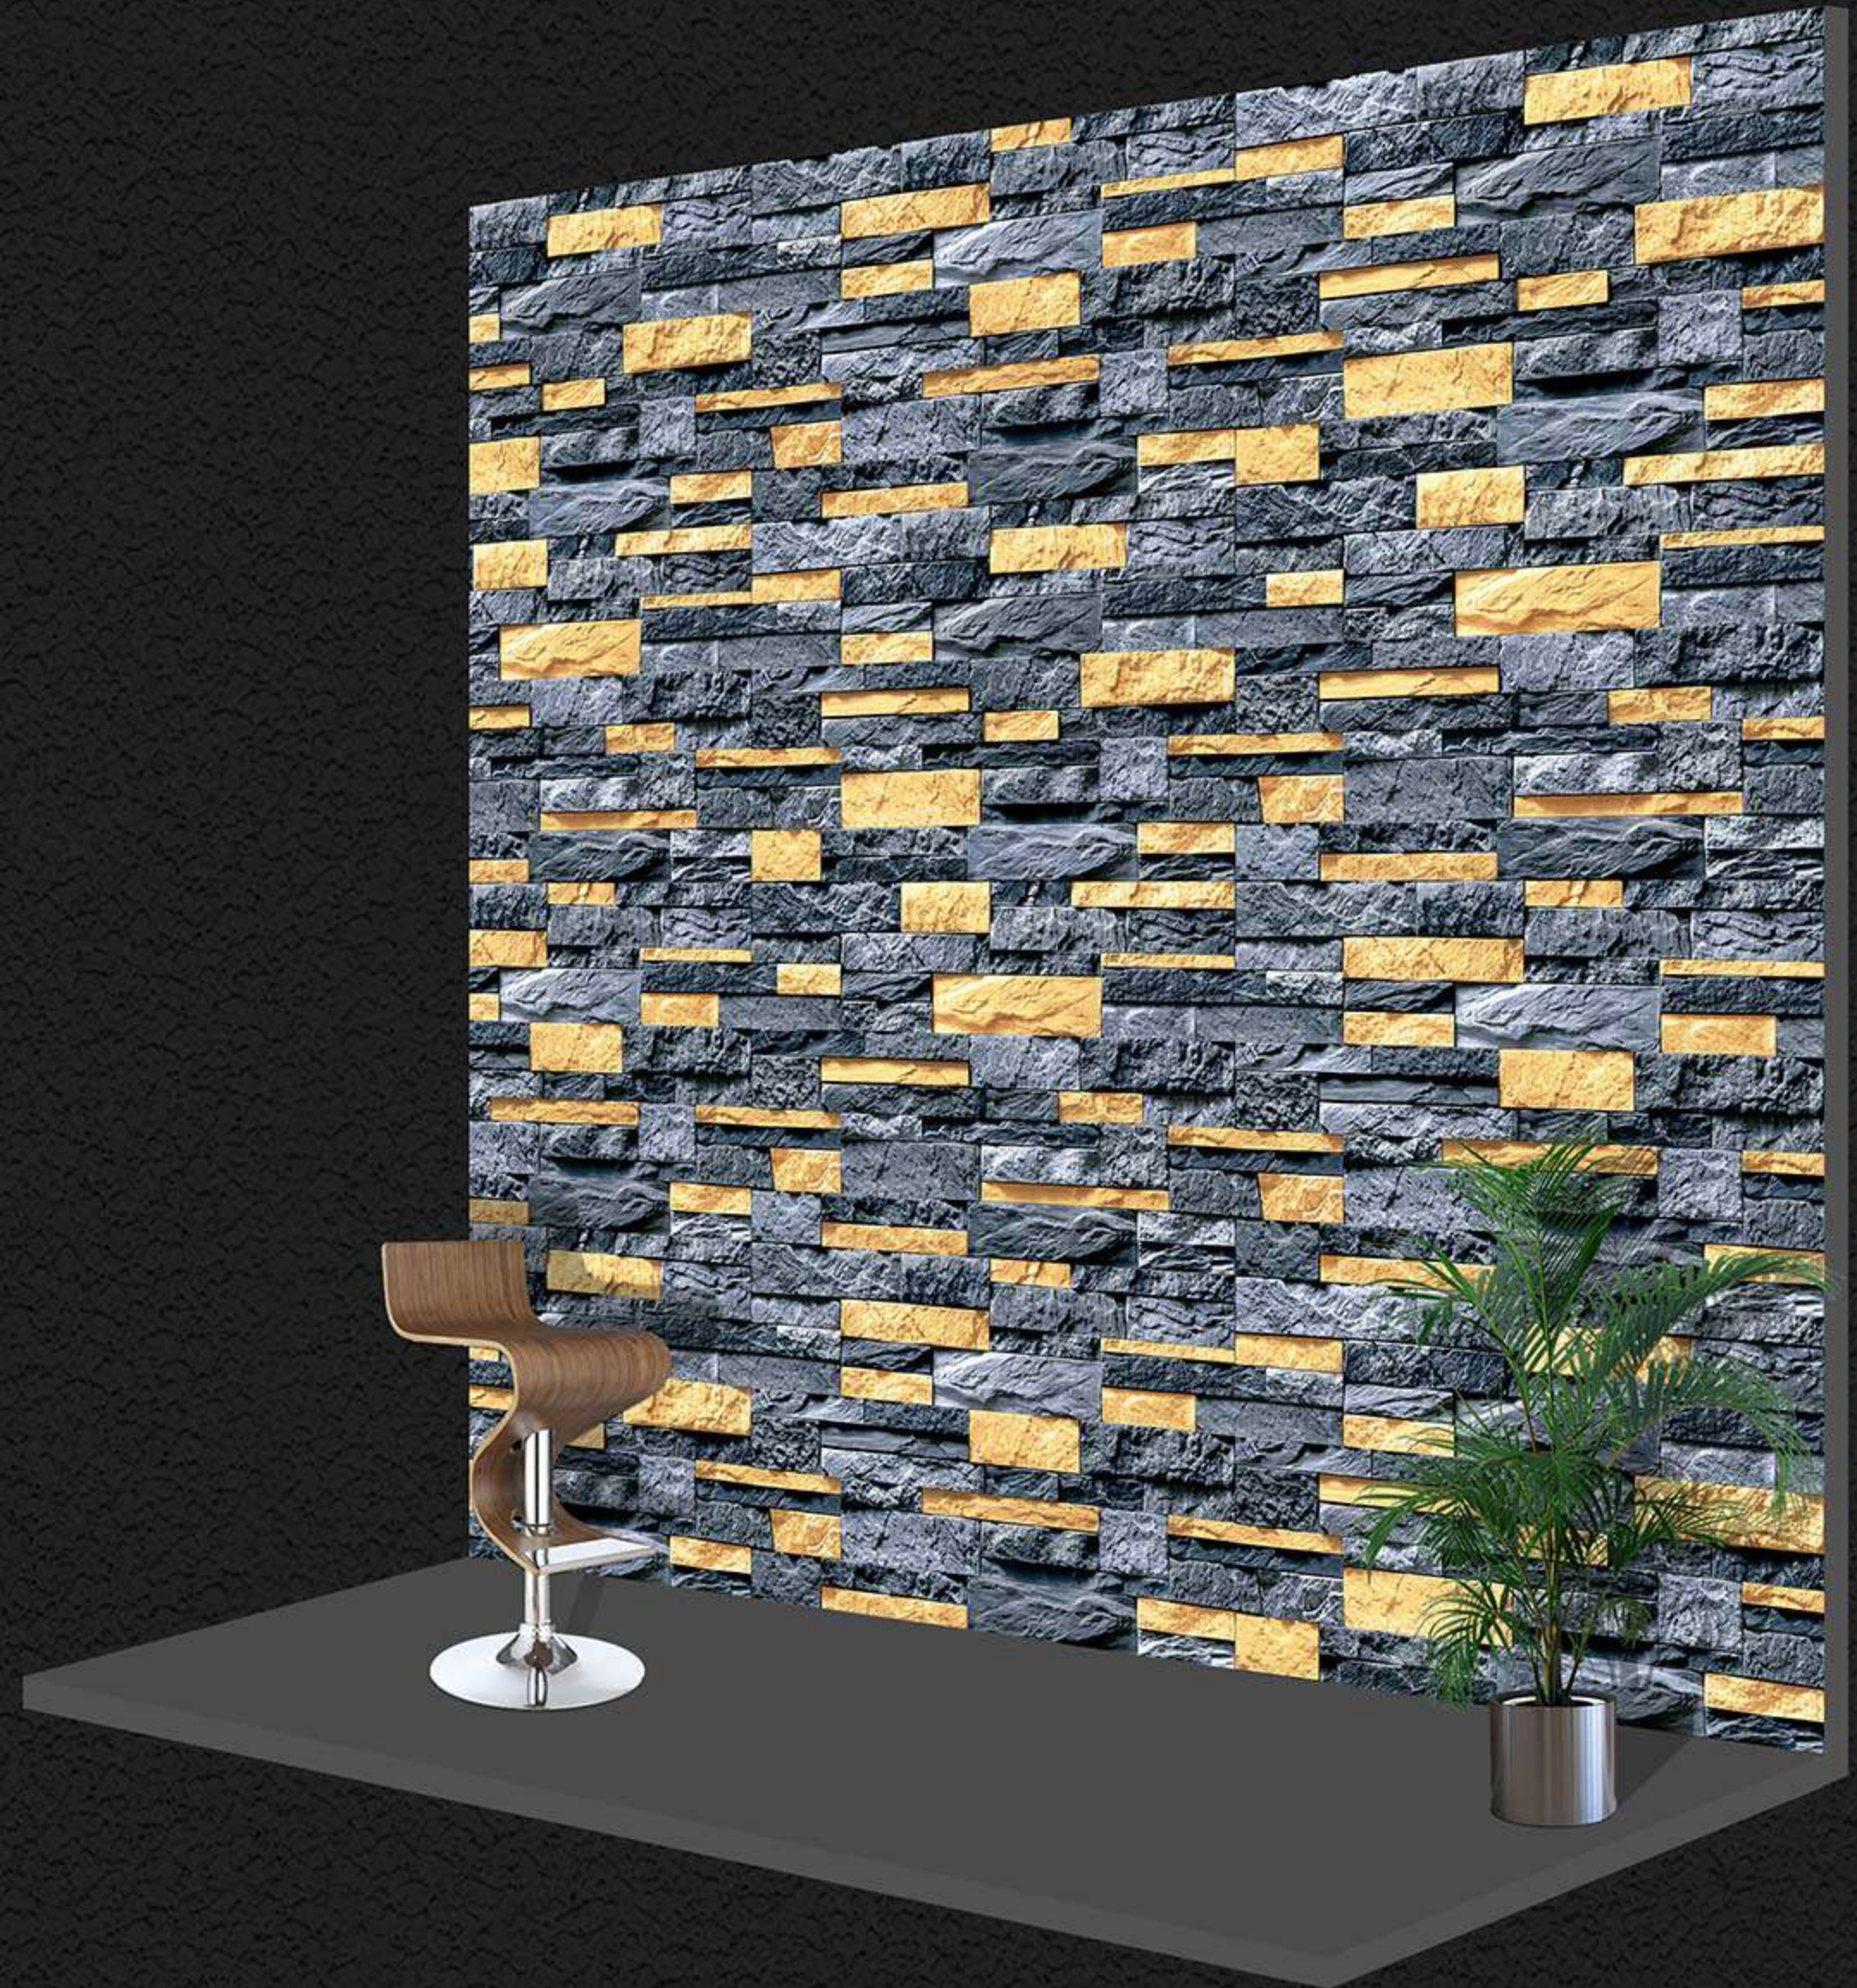

High Depth •••
Elevation

ROME0 - 07

(R)

MATT FINISH

300x
450mm ■