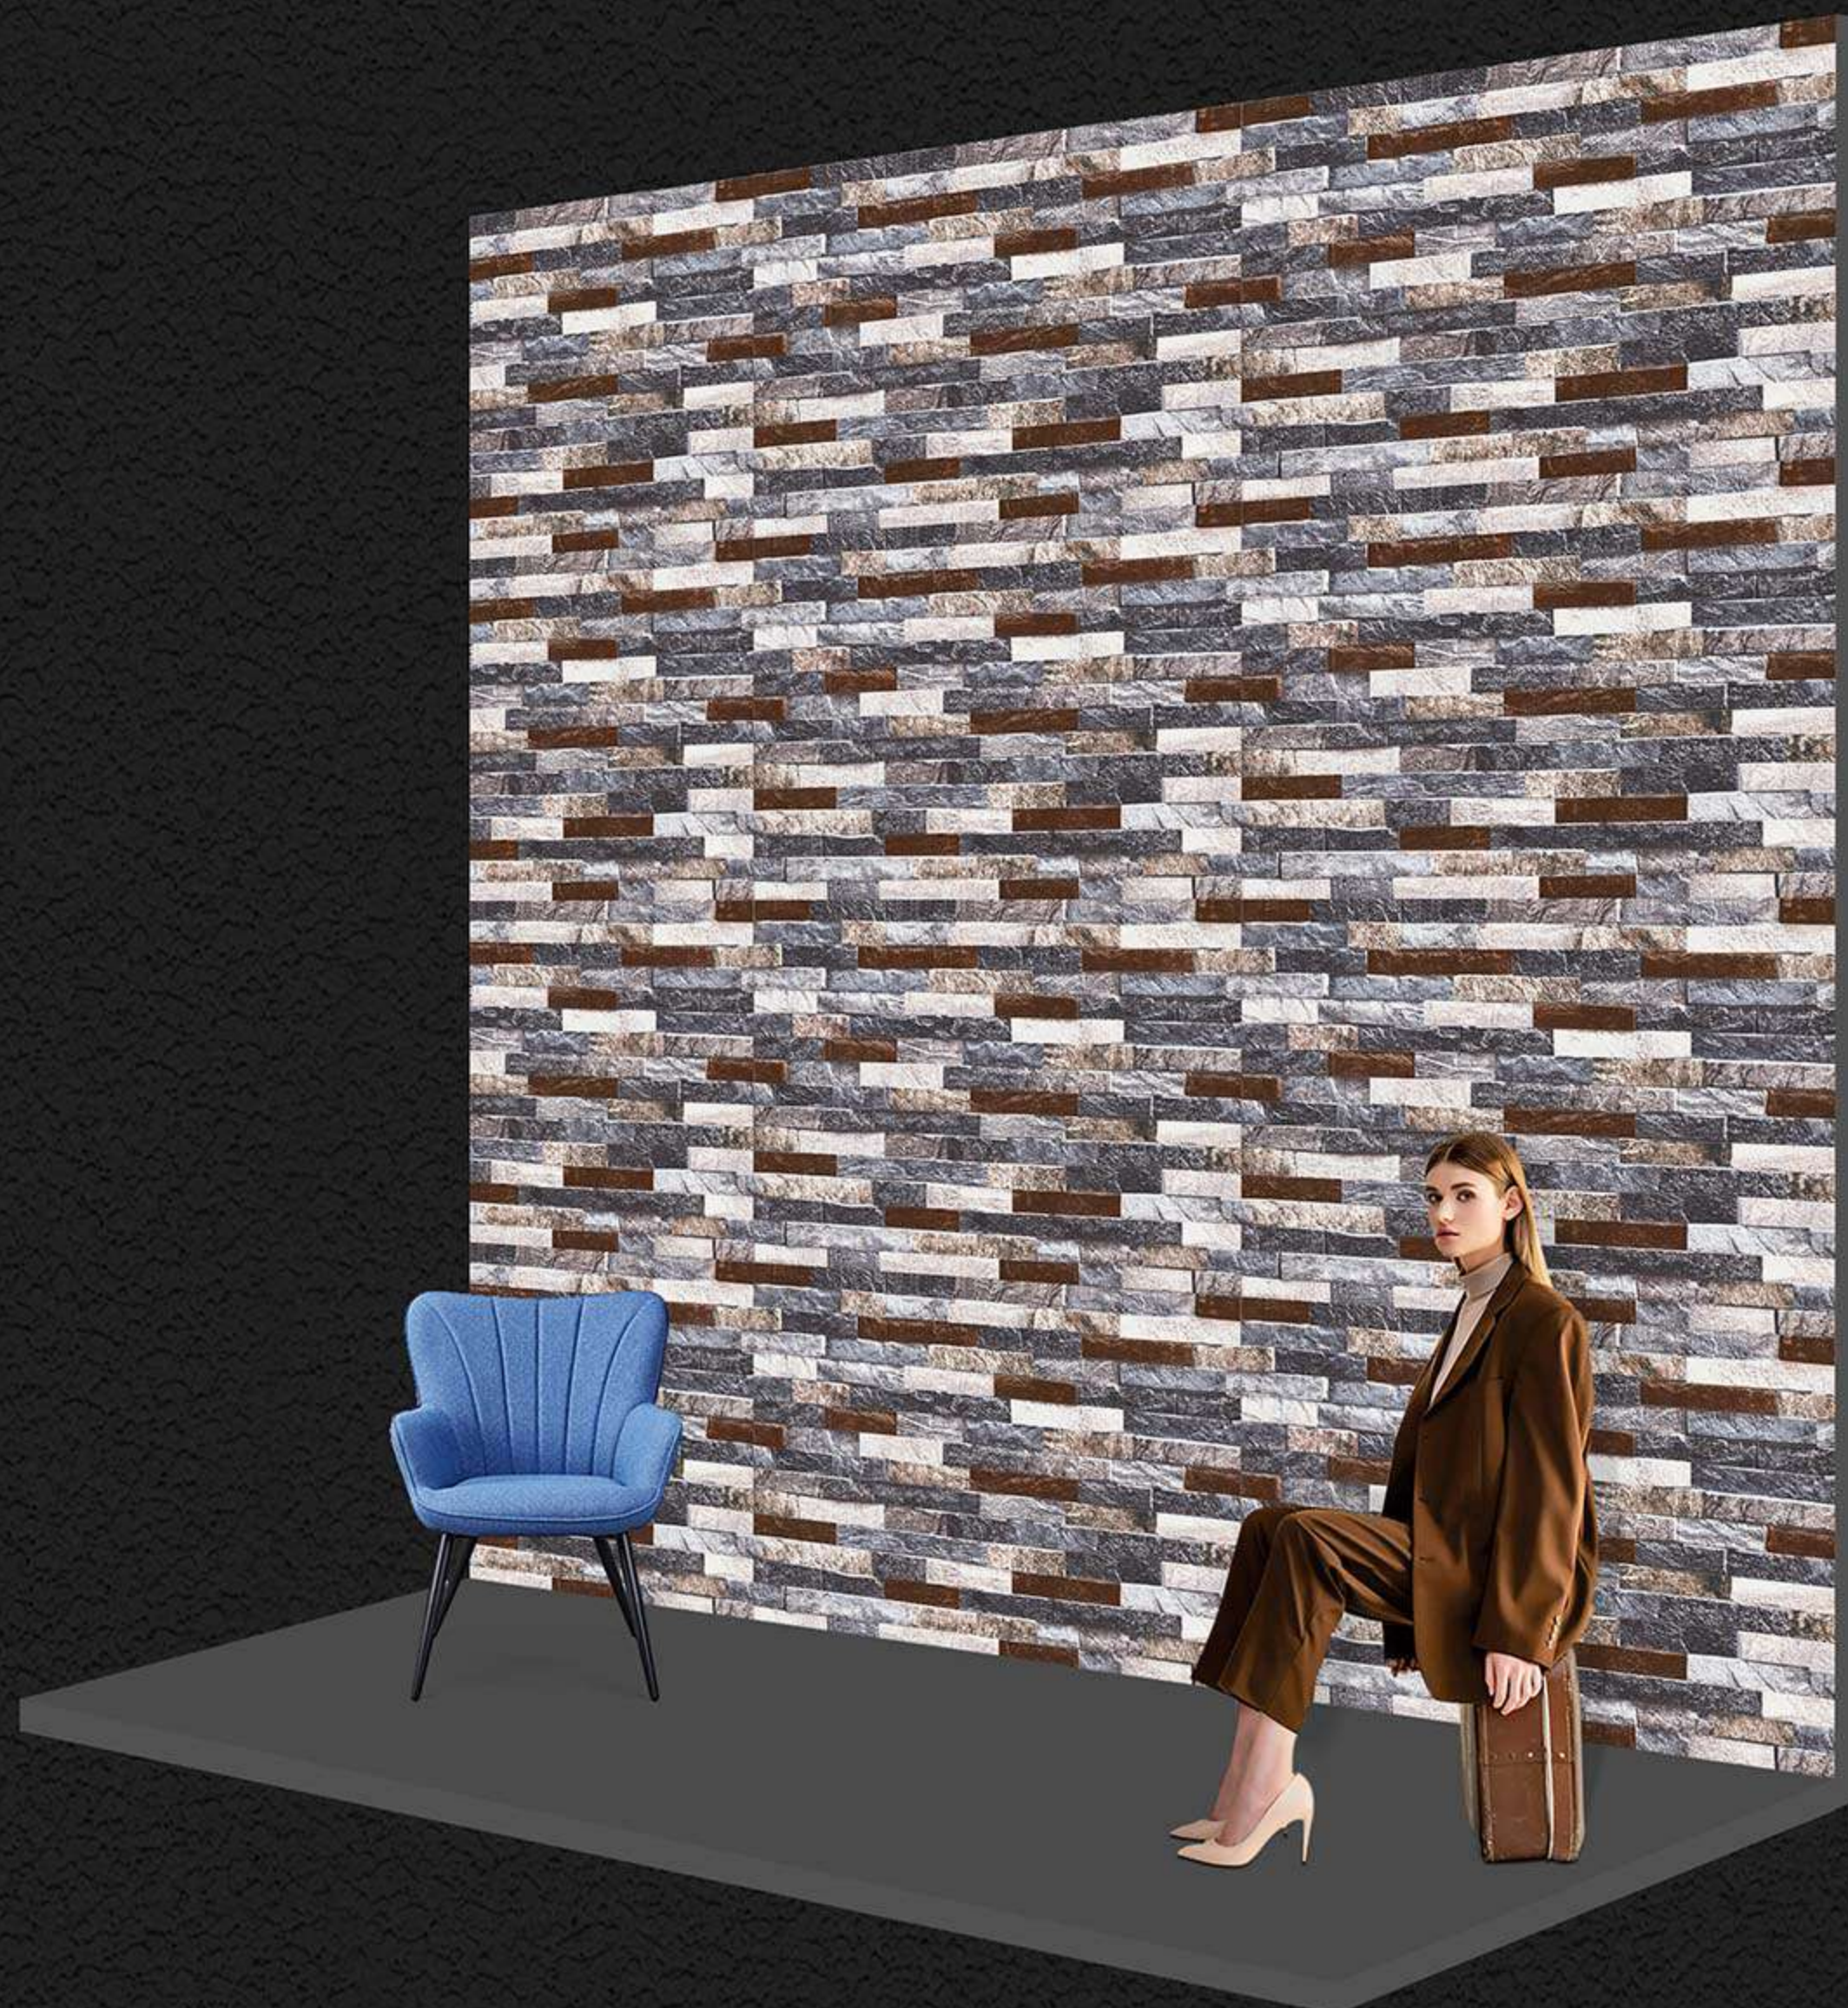

MATT FINISH

300x
450mm ■

High Depth •••
Elevation

IBERIA - 09

(R)

MATT FINISH

300x
450mm ■

High Depth ●●●
Elevation