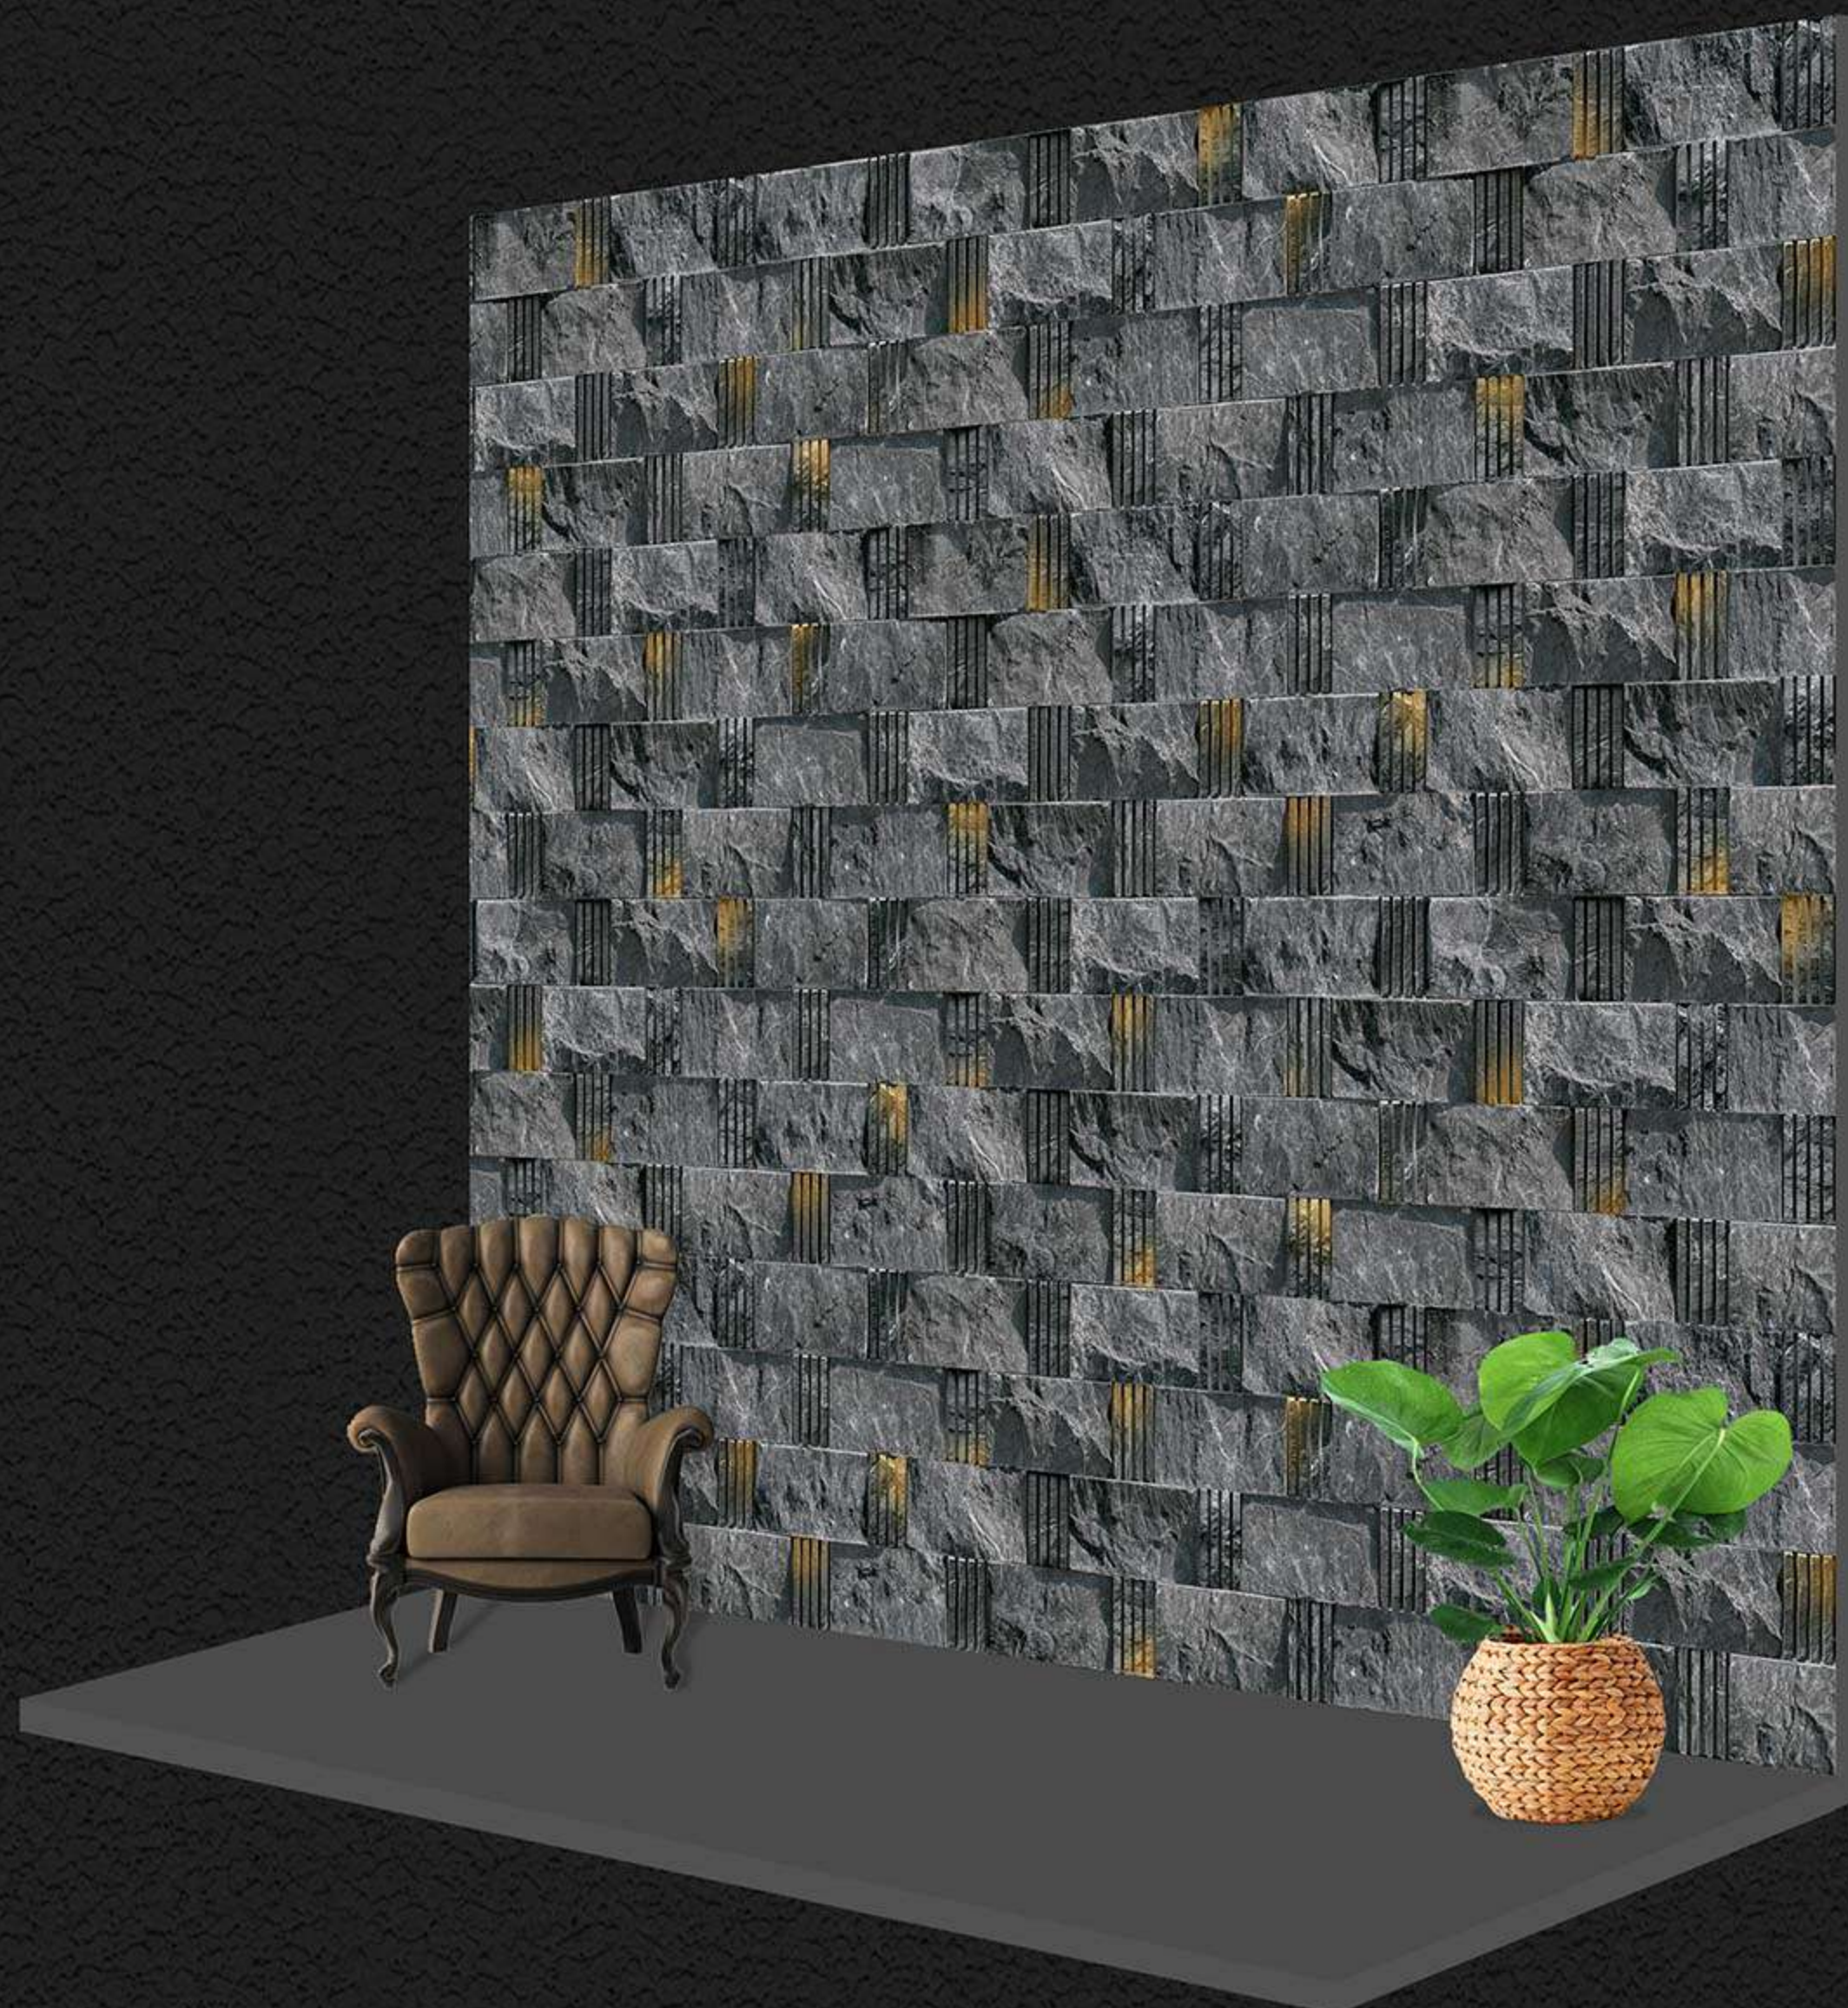

High Depth ●●●
Elevation

KITON - 08

(R)

MATT FINISH

300x
450mm ■