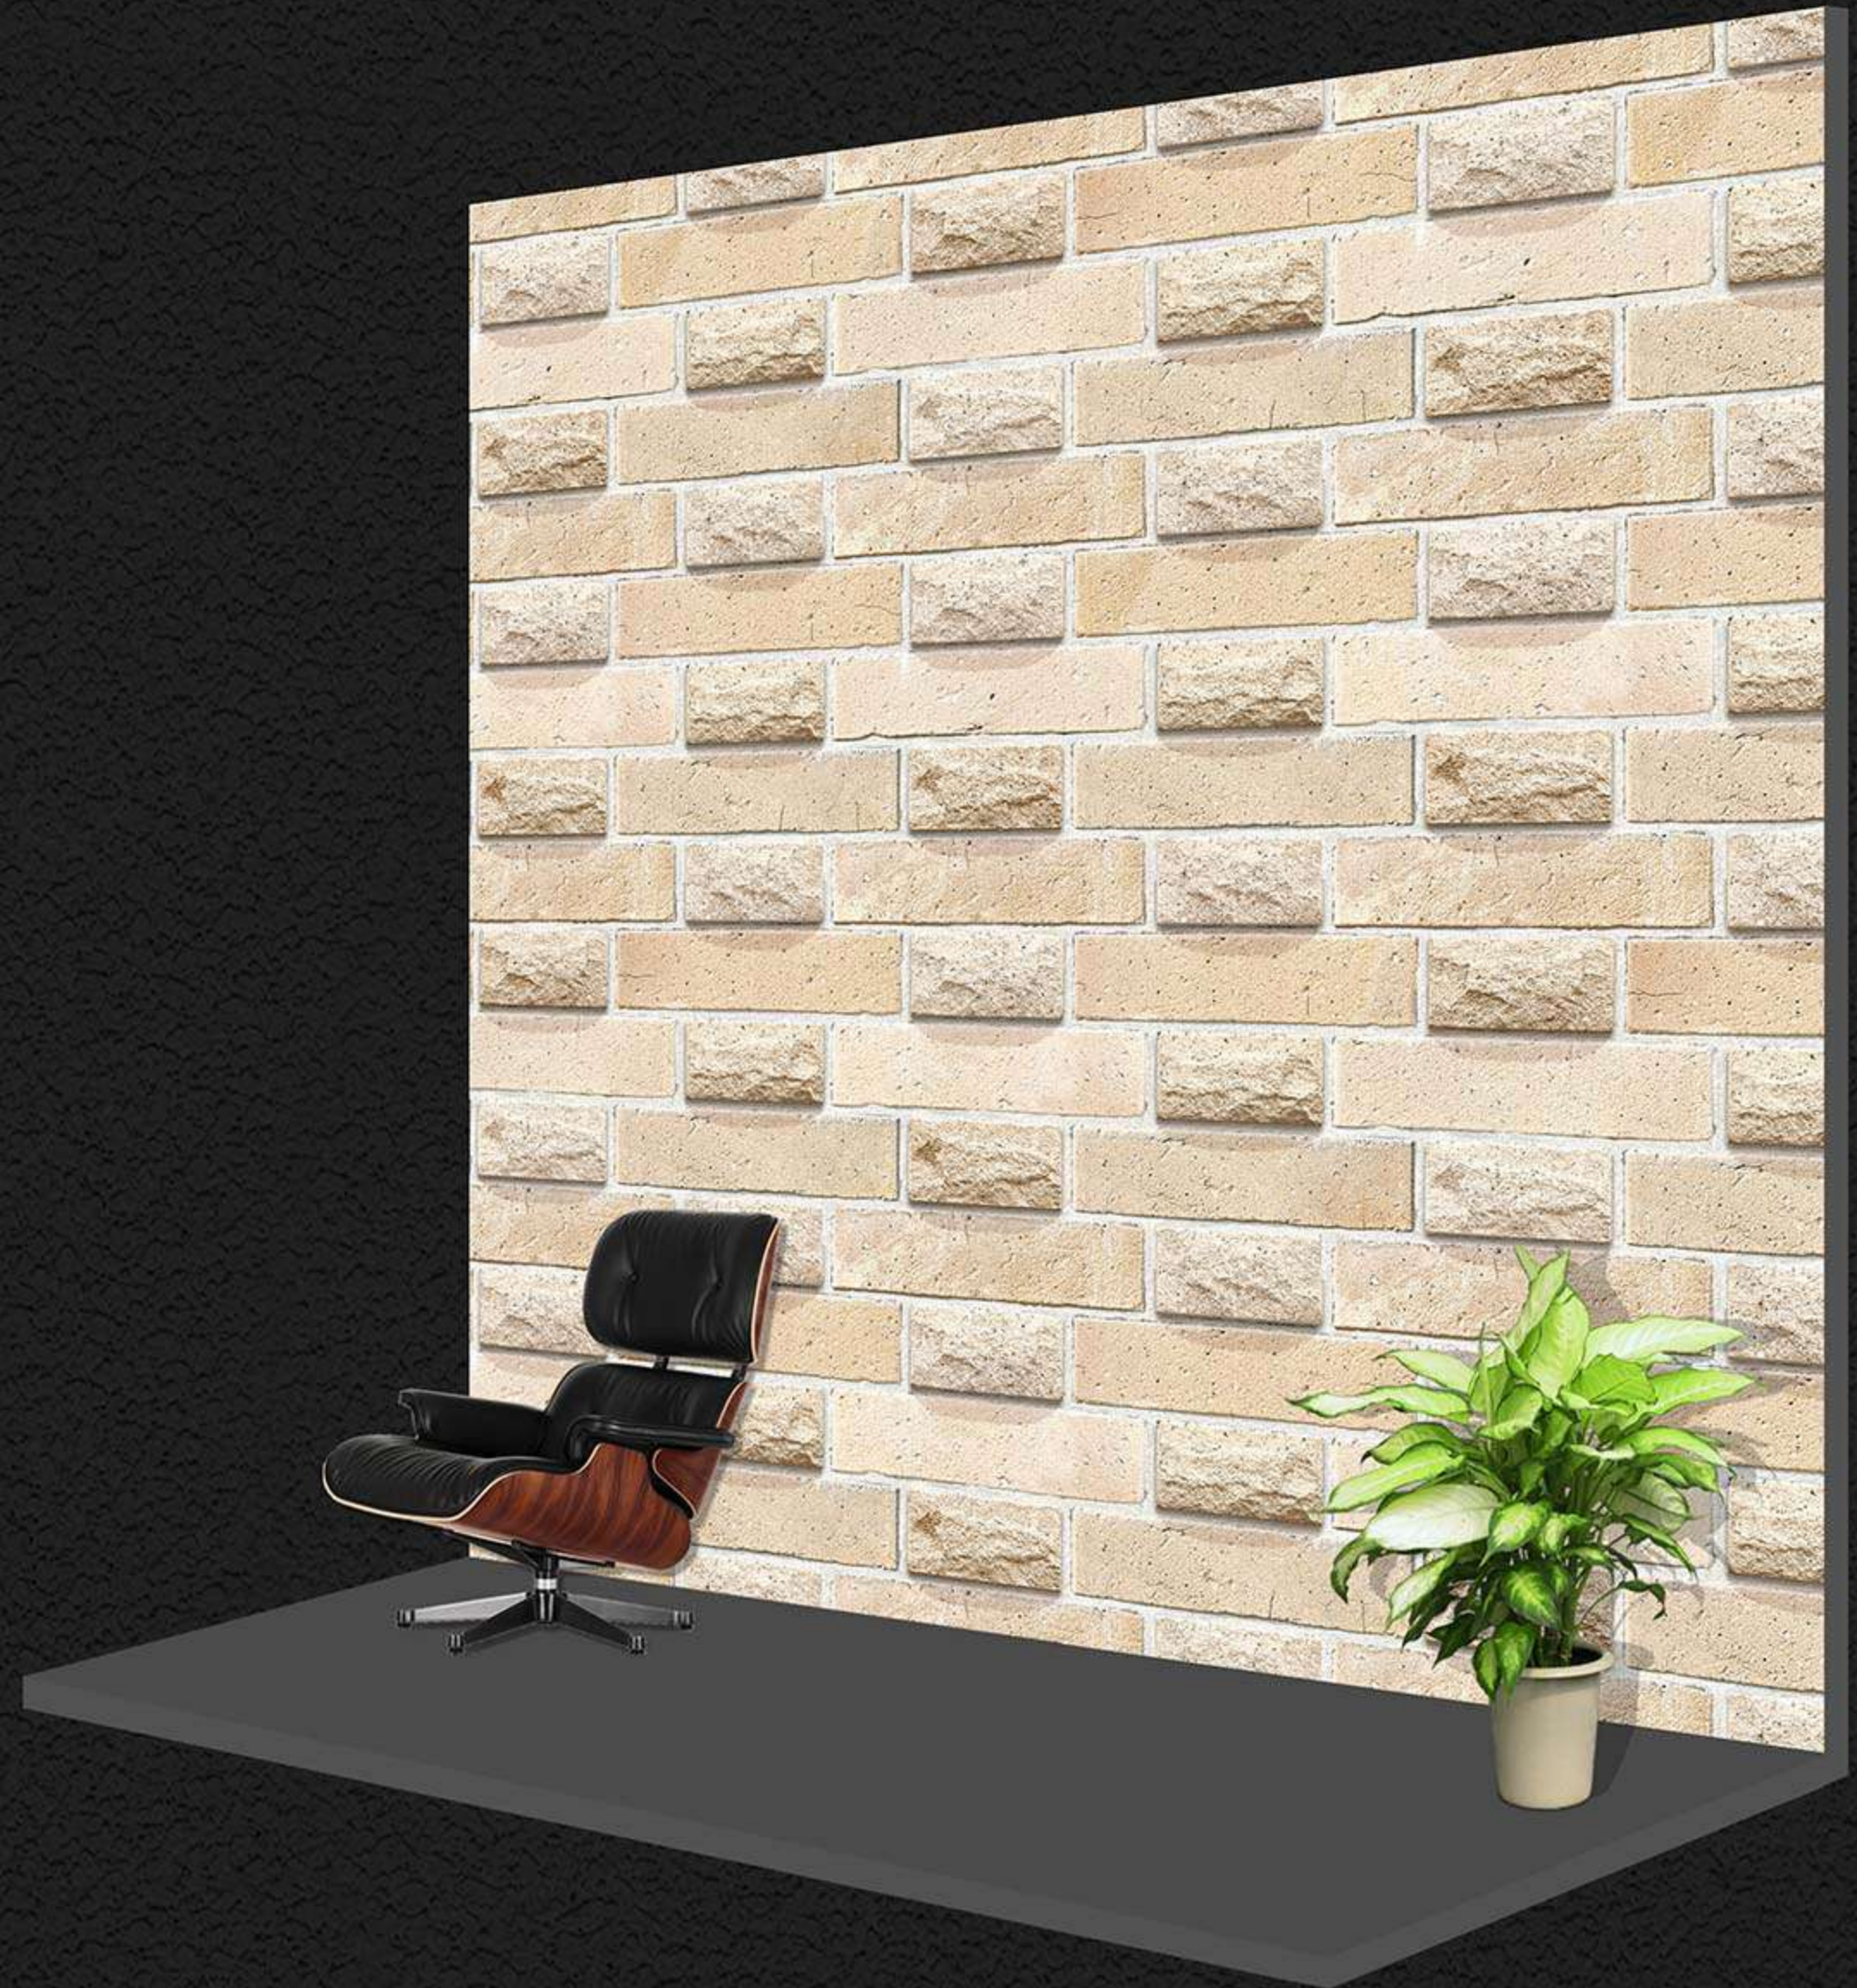

High Depth •••
Elevation

MACRON - 04

(R)

MATT FINISH

300x
450mm ■