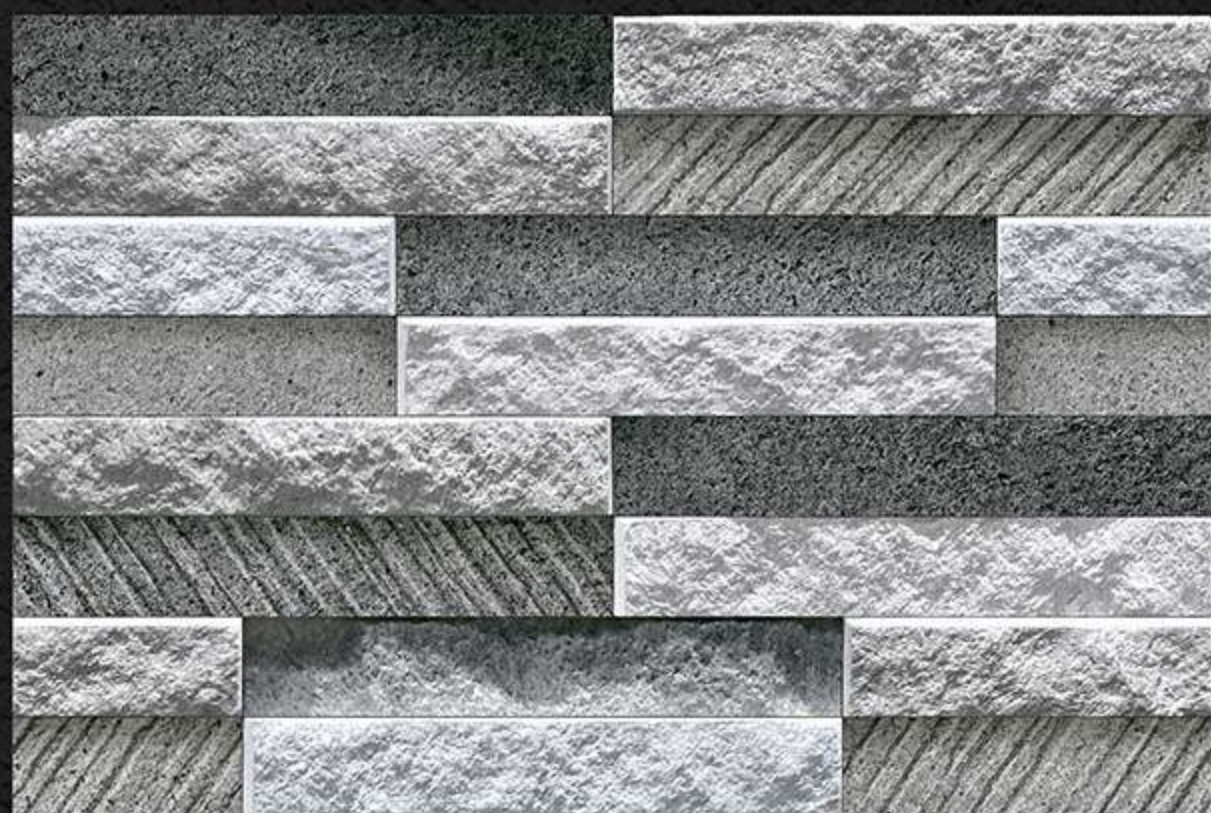

High Depth •••
Elevation

SPARCO - 02

(R)

MATT FINISH

300x
450mm ■