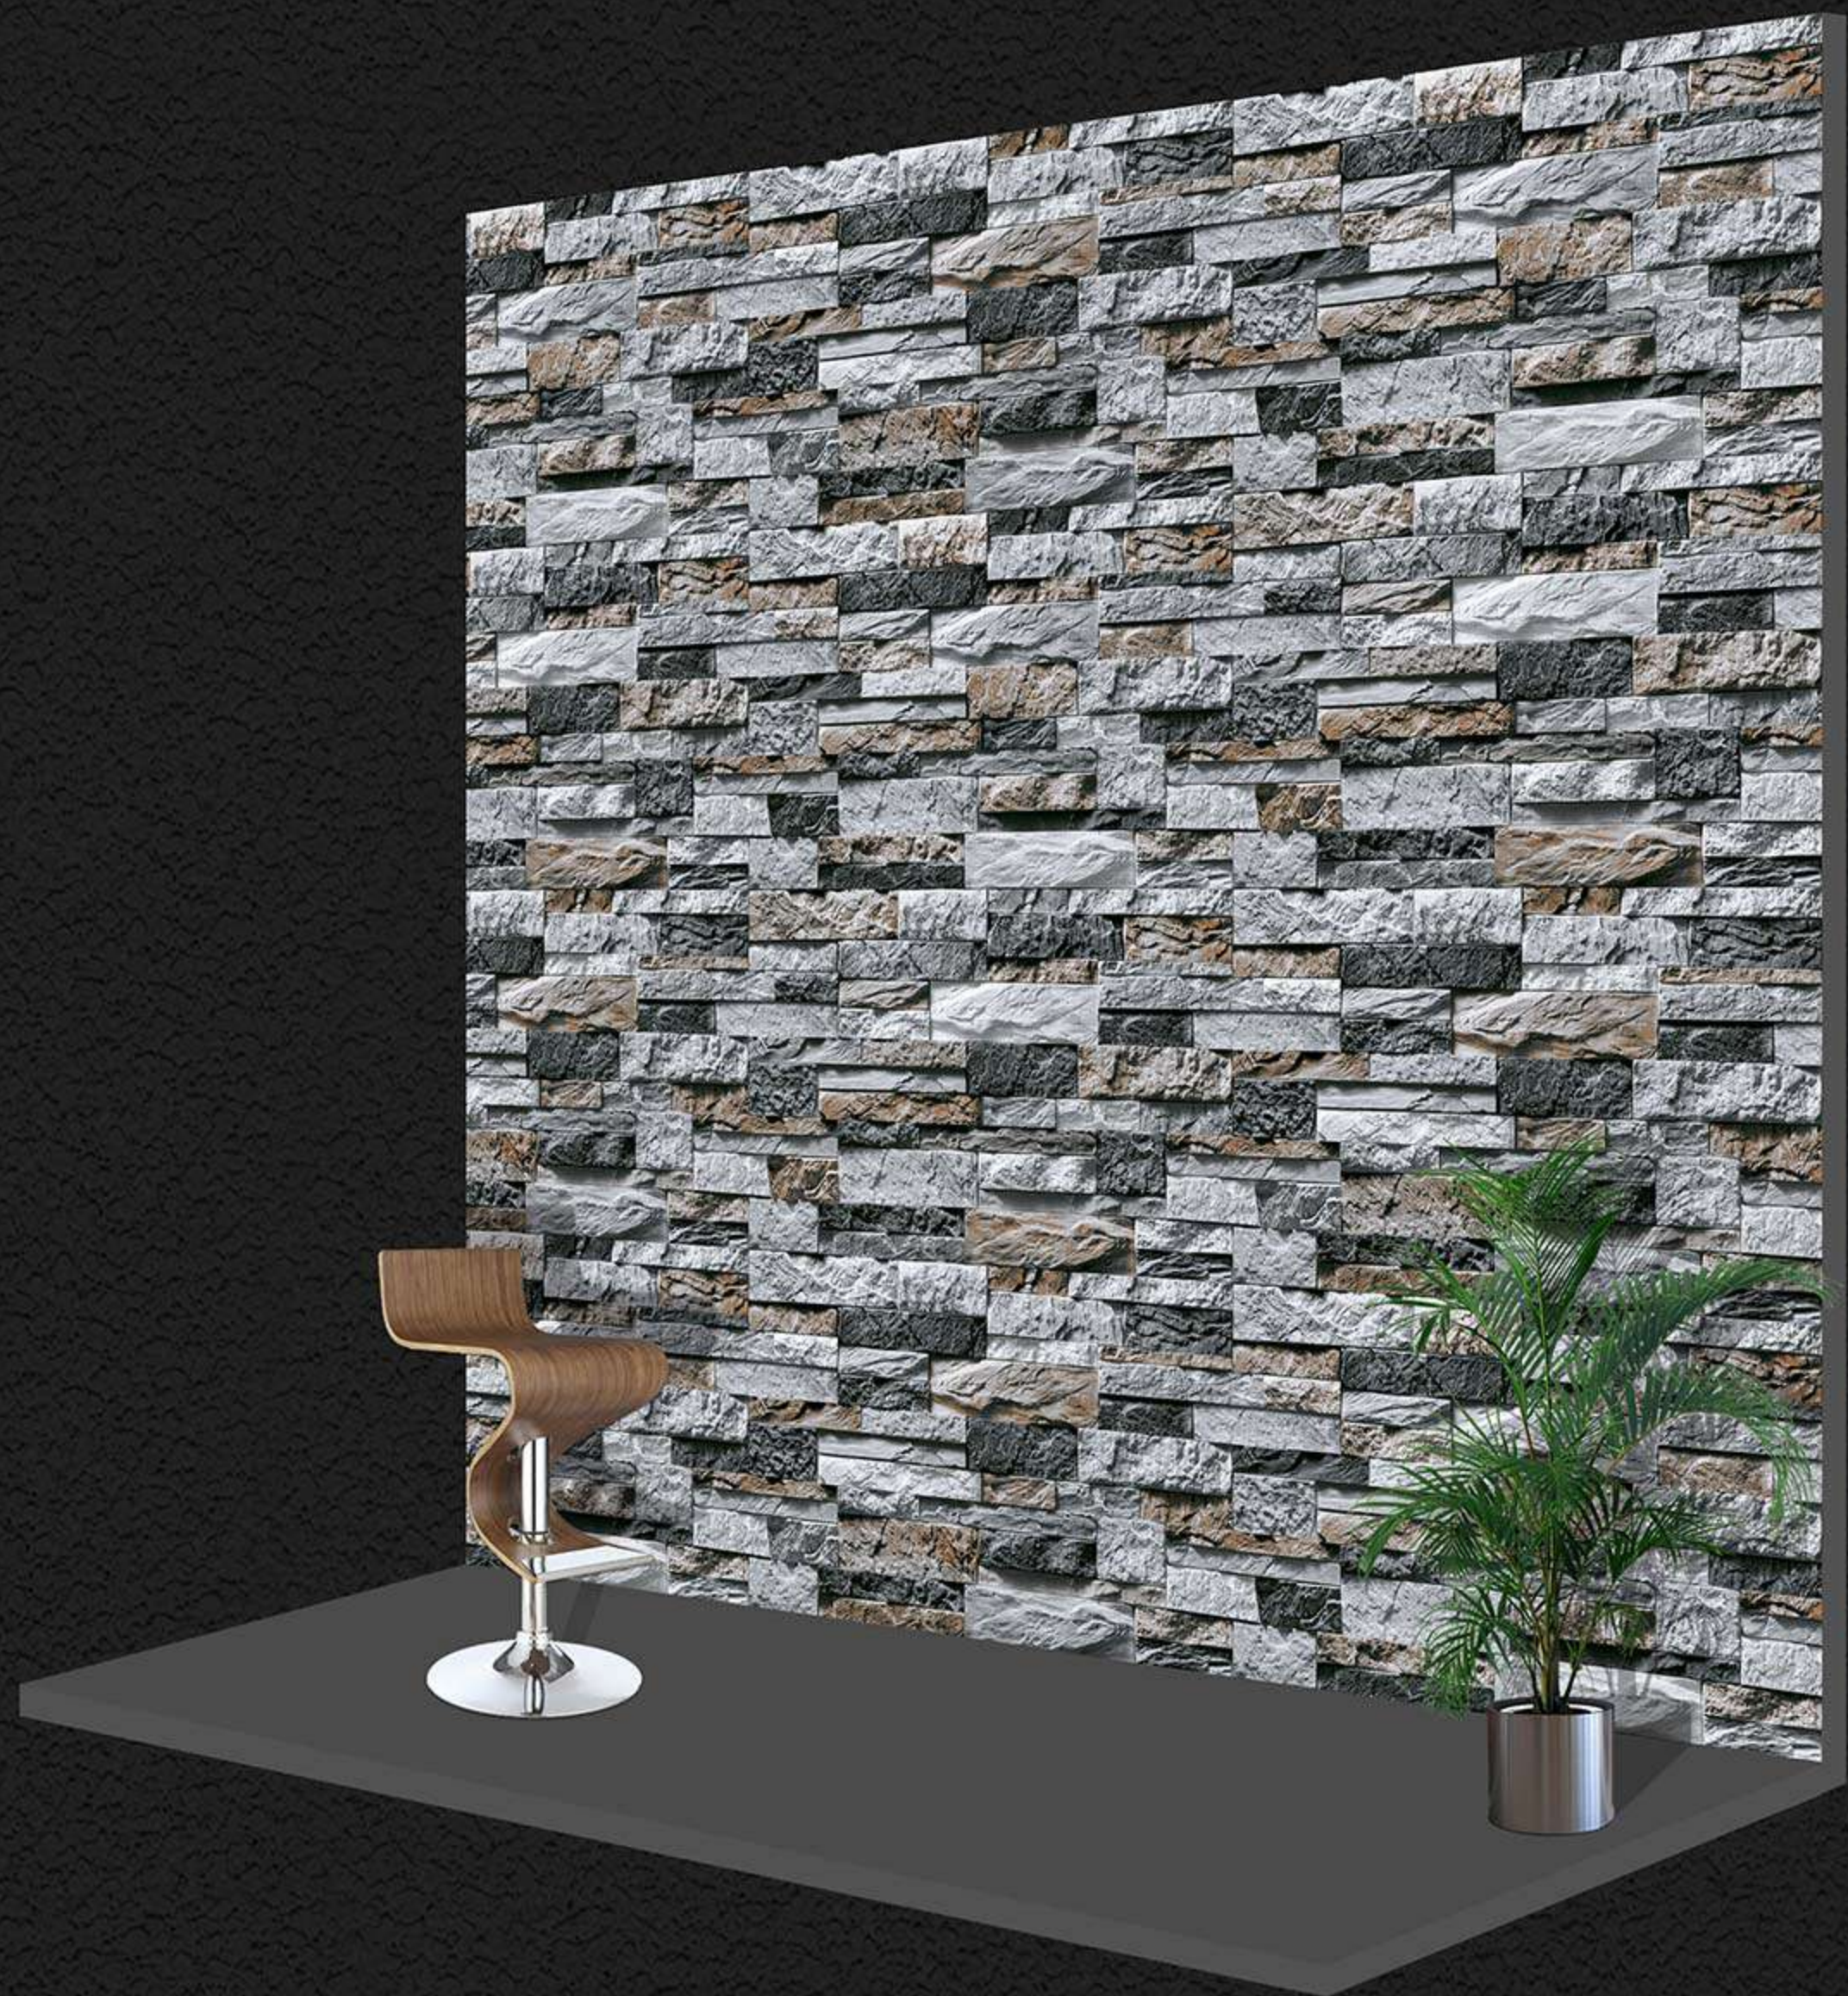

300x
450mm ■

High Depth •••
Elevation

ROME0 - 03

(R)

MATT FINISH

300x
450mm ■

High Depth •••
Elevation

ROME0 - 04