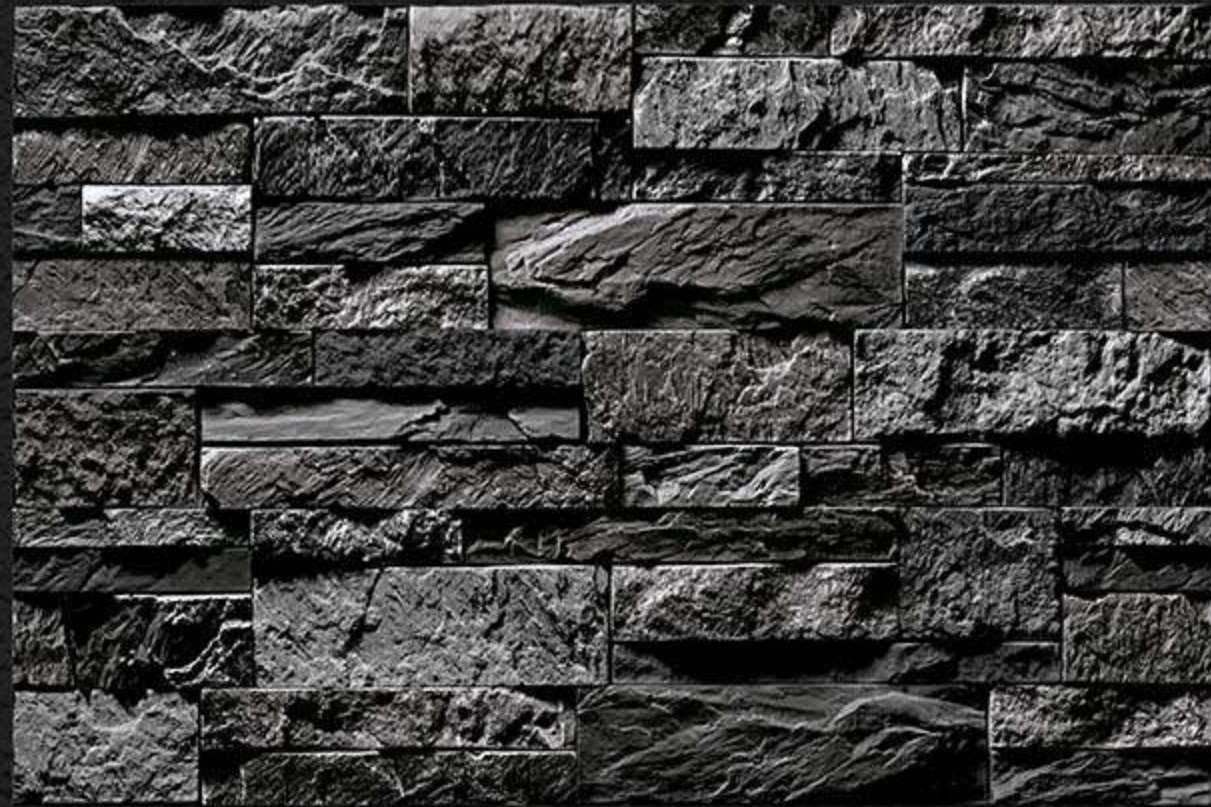

High Depth •••
Elevation

ROME0 - 06

(R)

MATT FINISH

300x
450mm ■