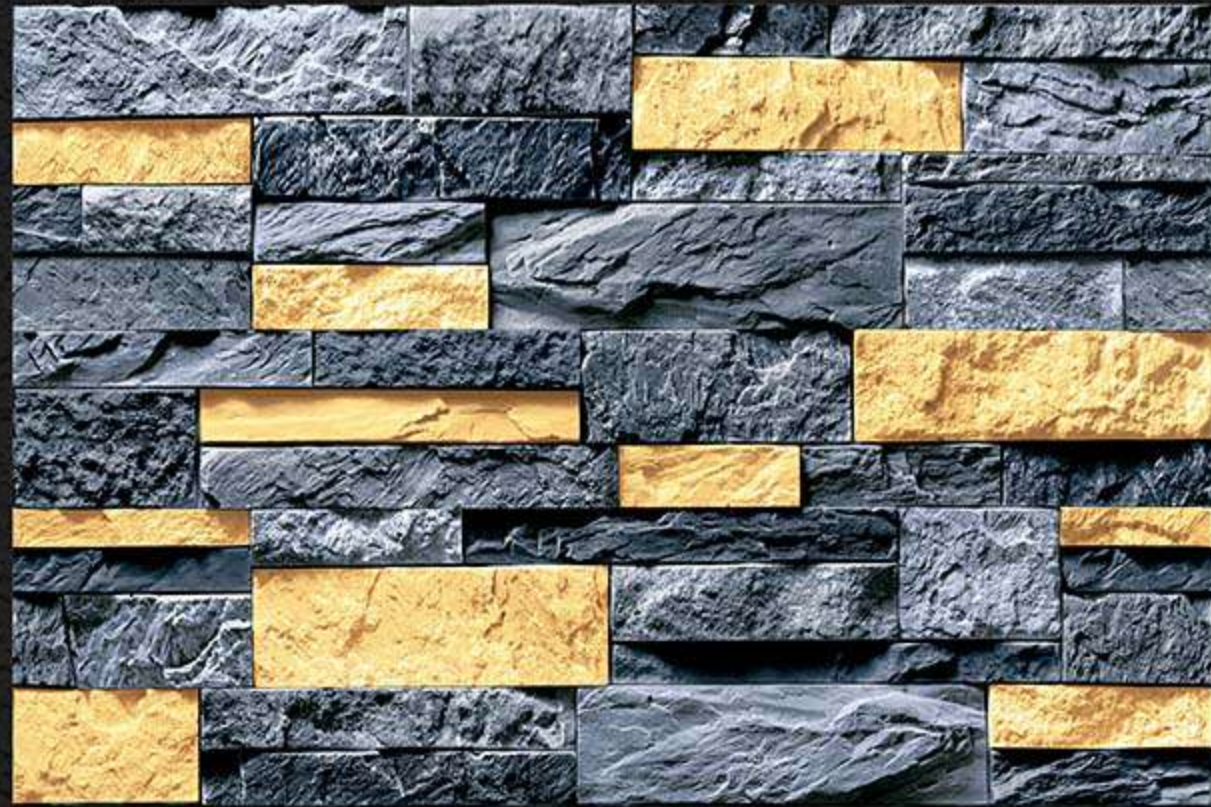

High Depth •••
Elevation

ROME0 - 06

(R)

MATT FINISH

300x
450mm ■

High Depth •••
Elevation

ROME0 - 07

(R)