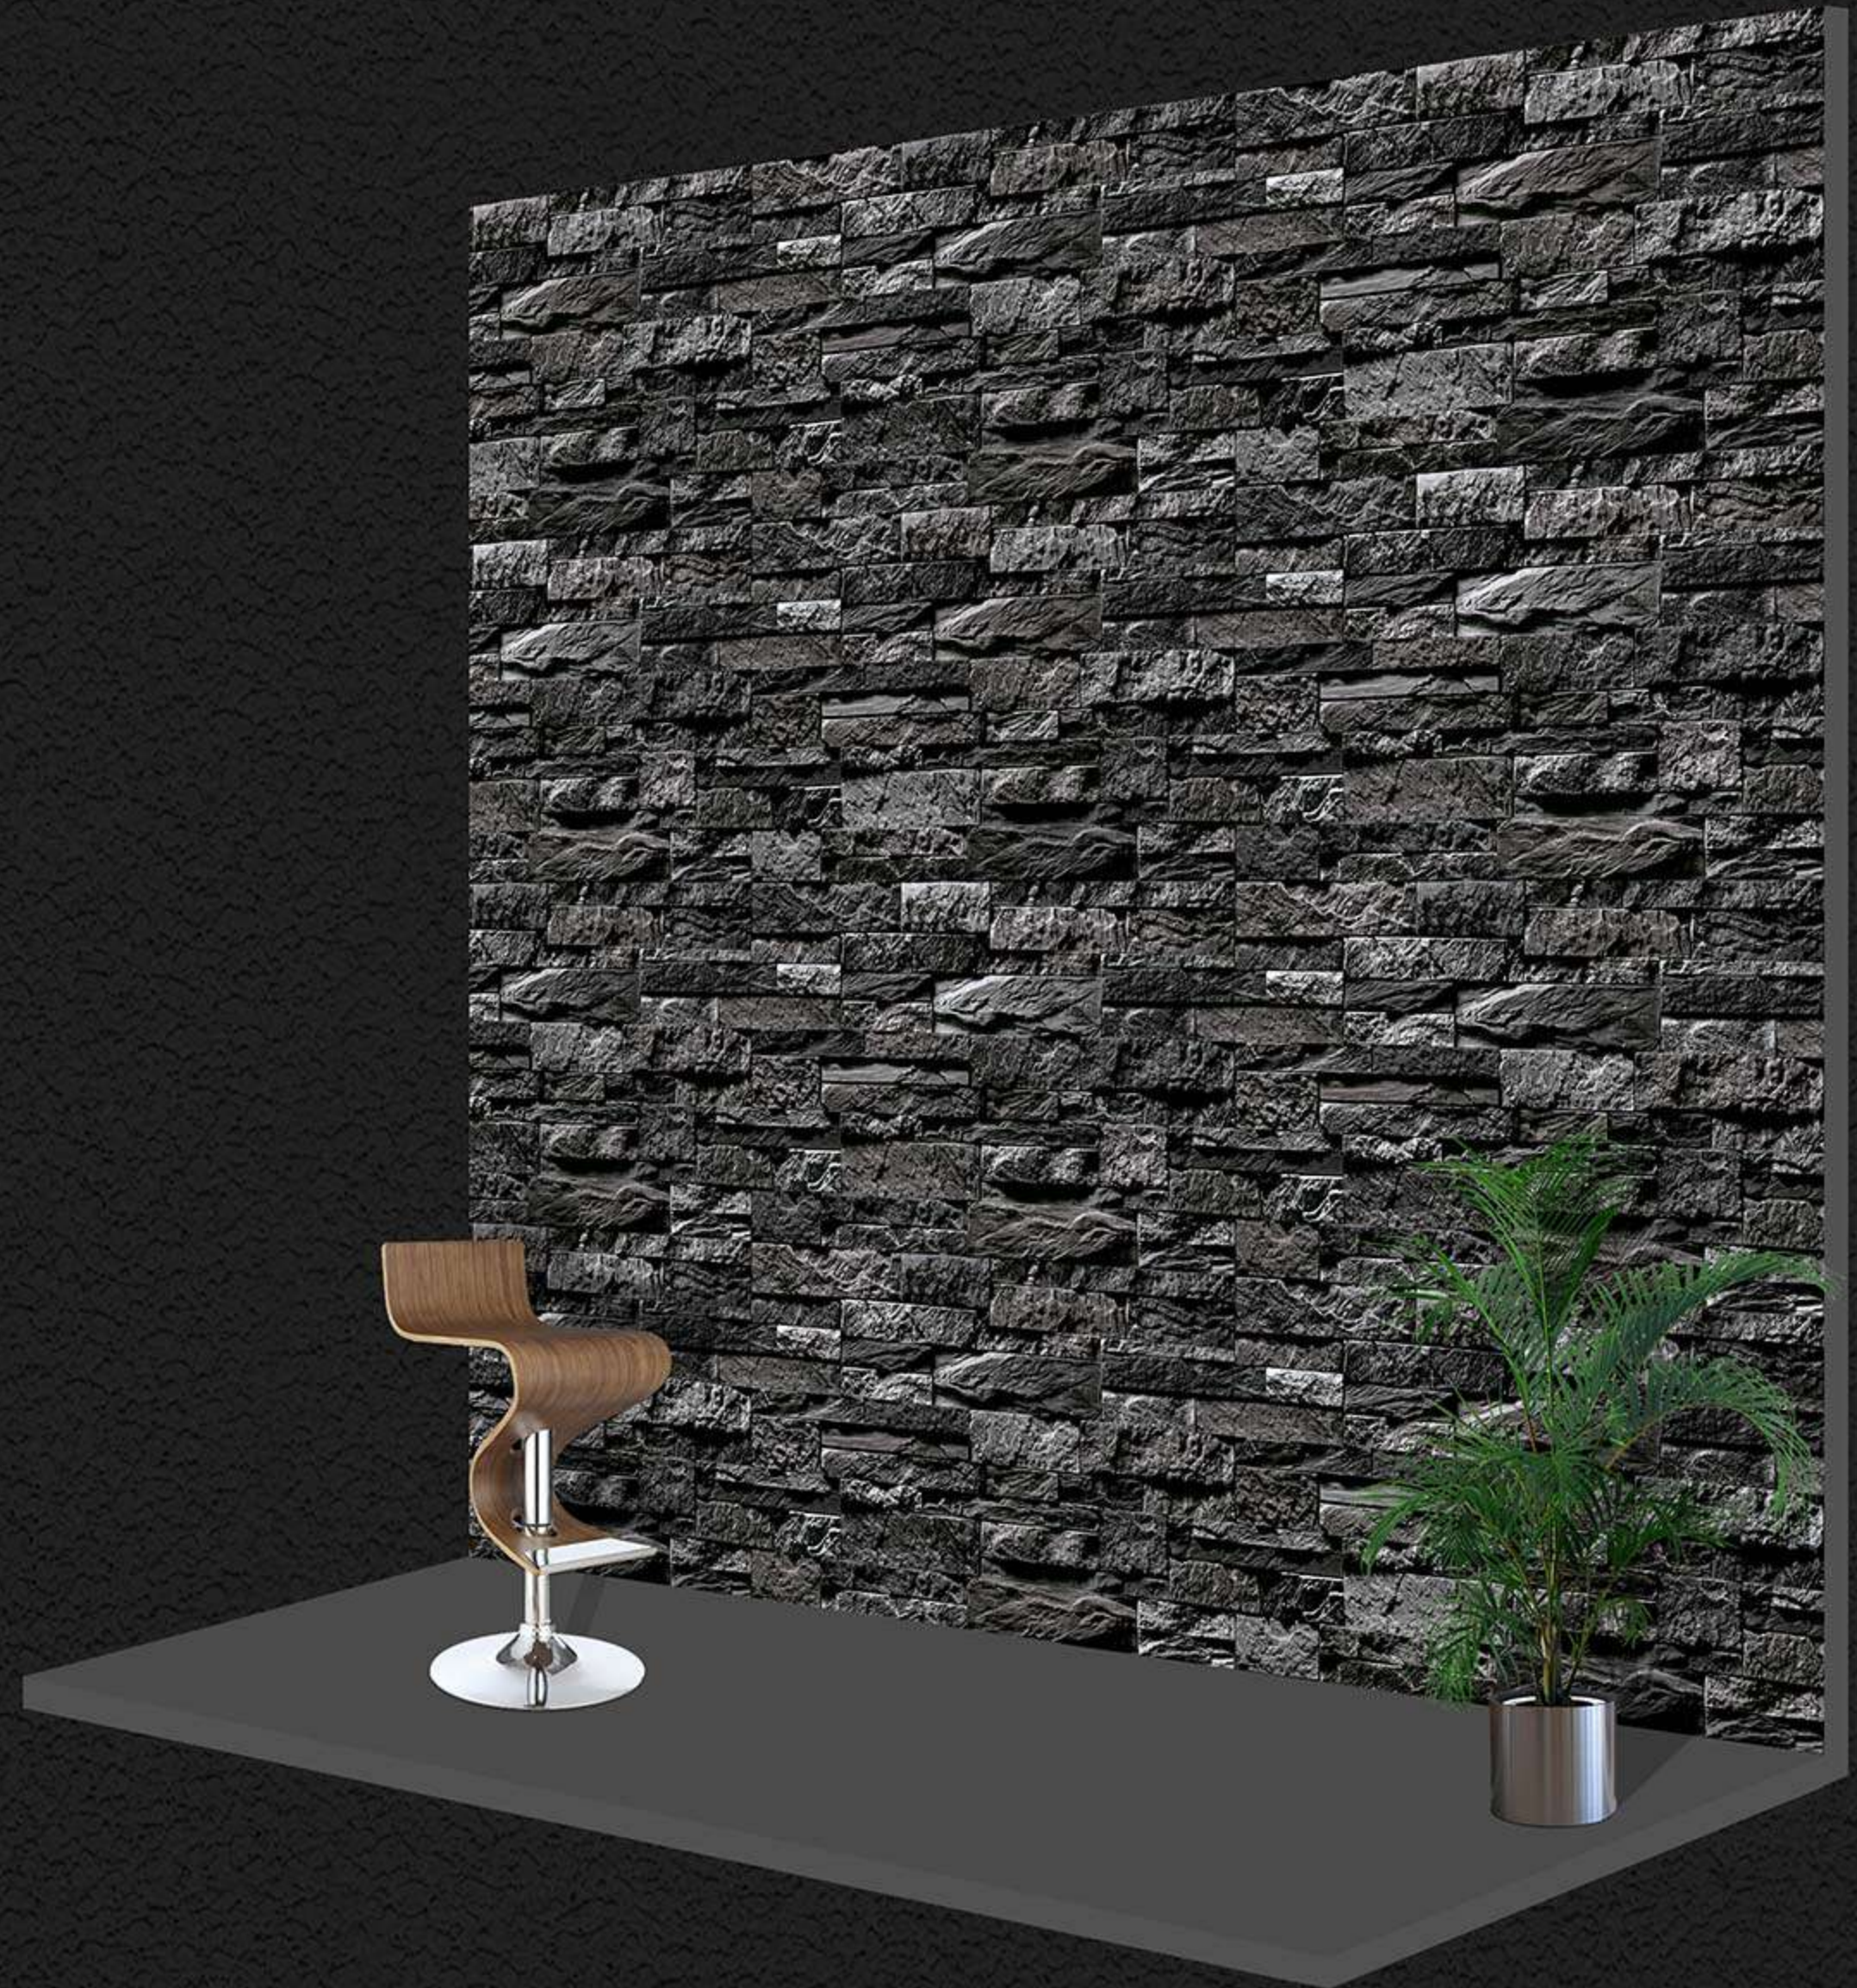

High Depth •••
Elevation

ROME0 - 06

(R)

MATT FINISH

300x
450mm ■

High Depth •••
Elevation

ROME0 - 07

(R)