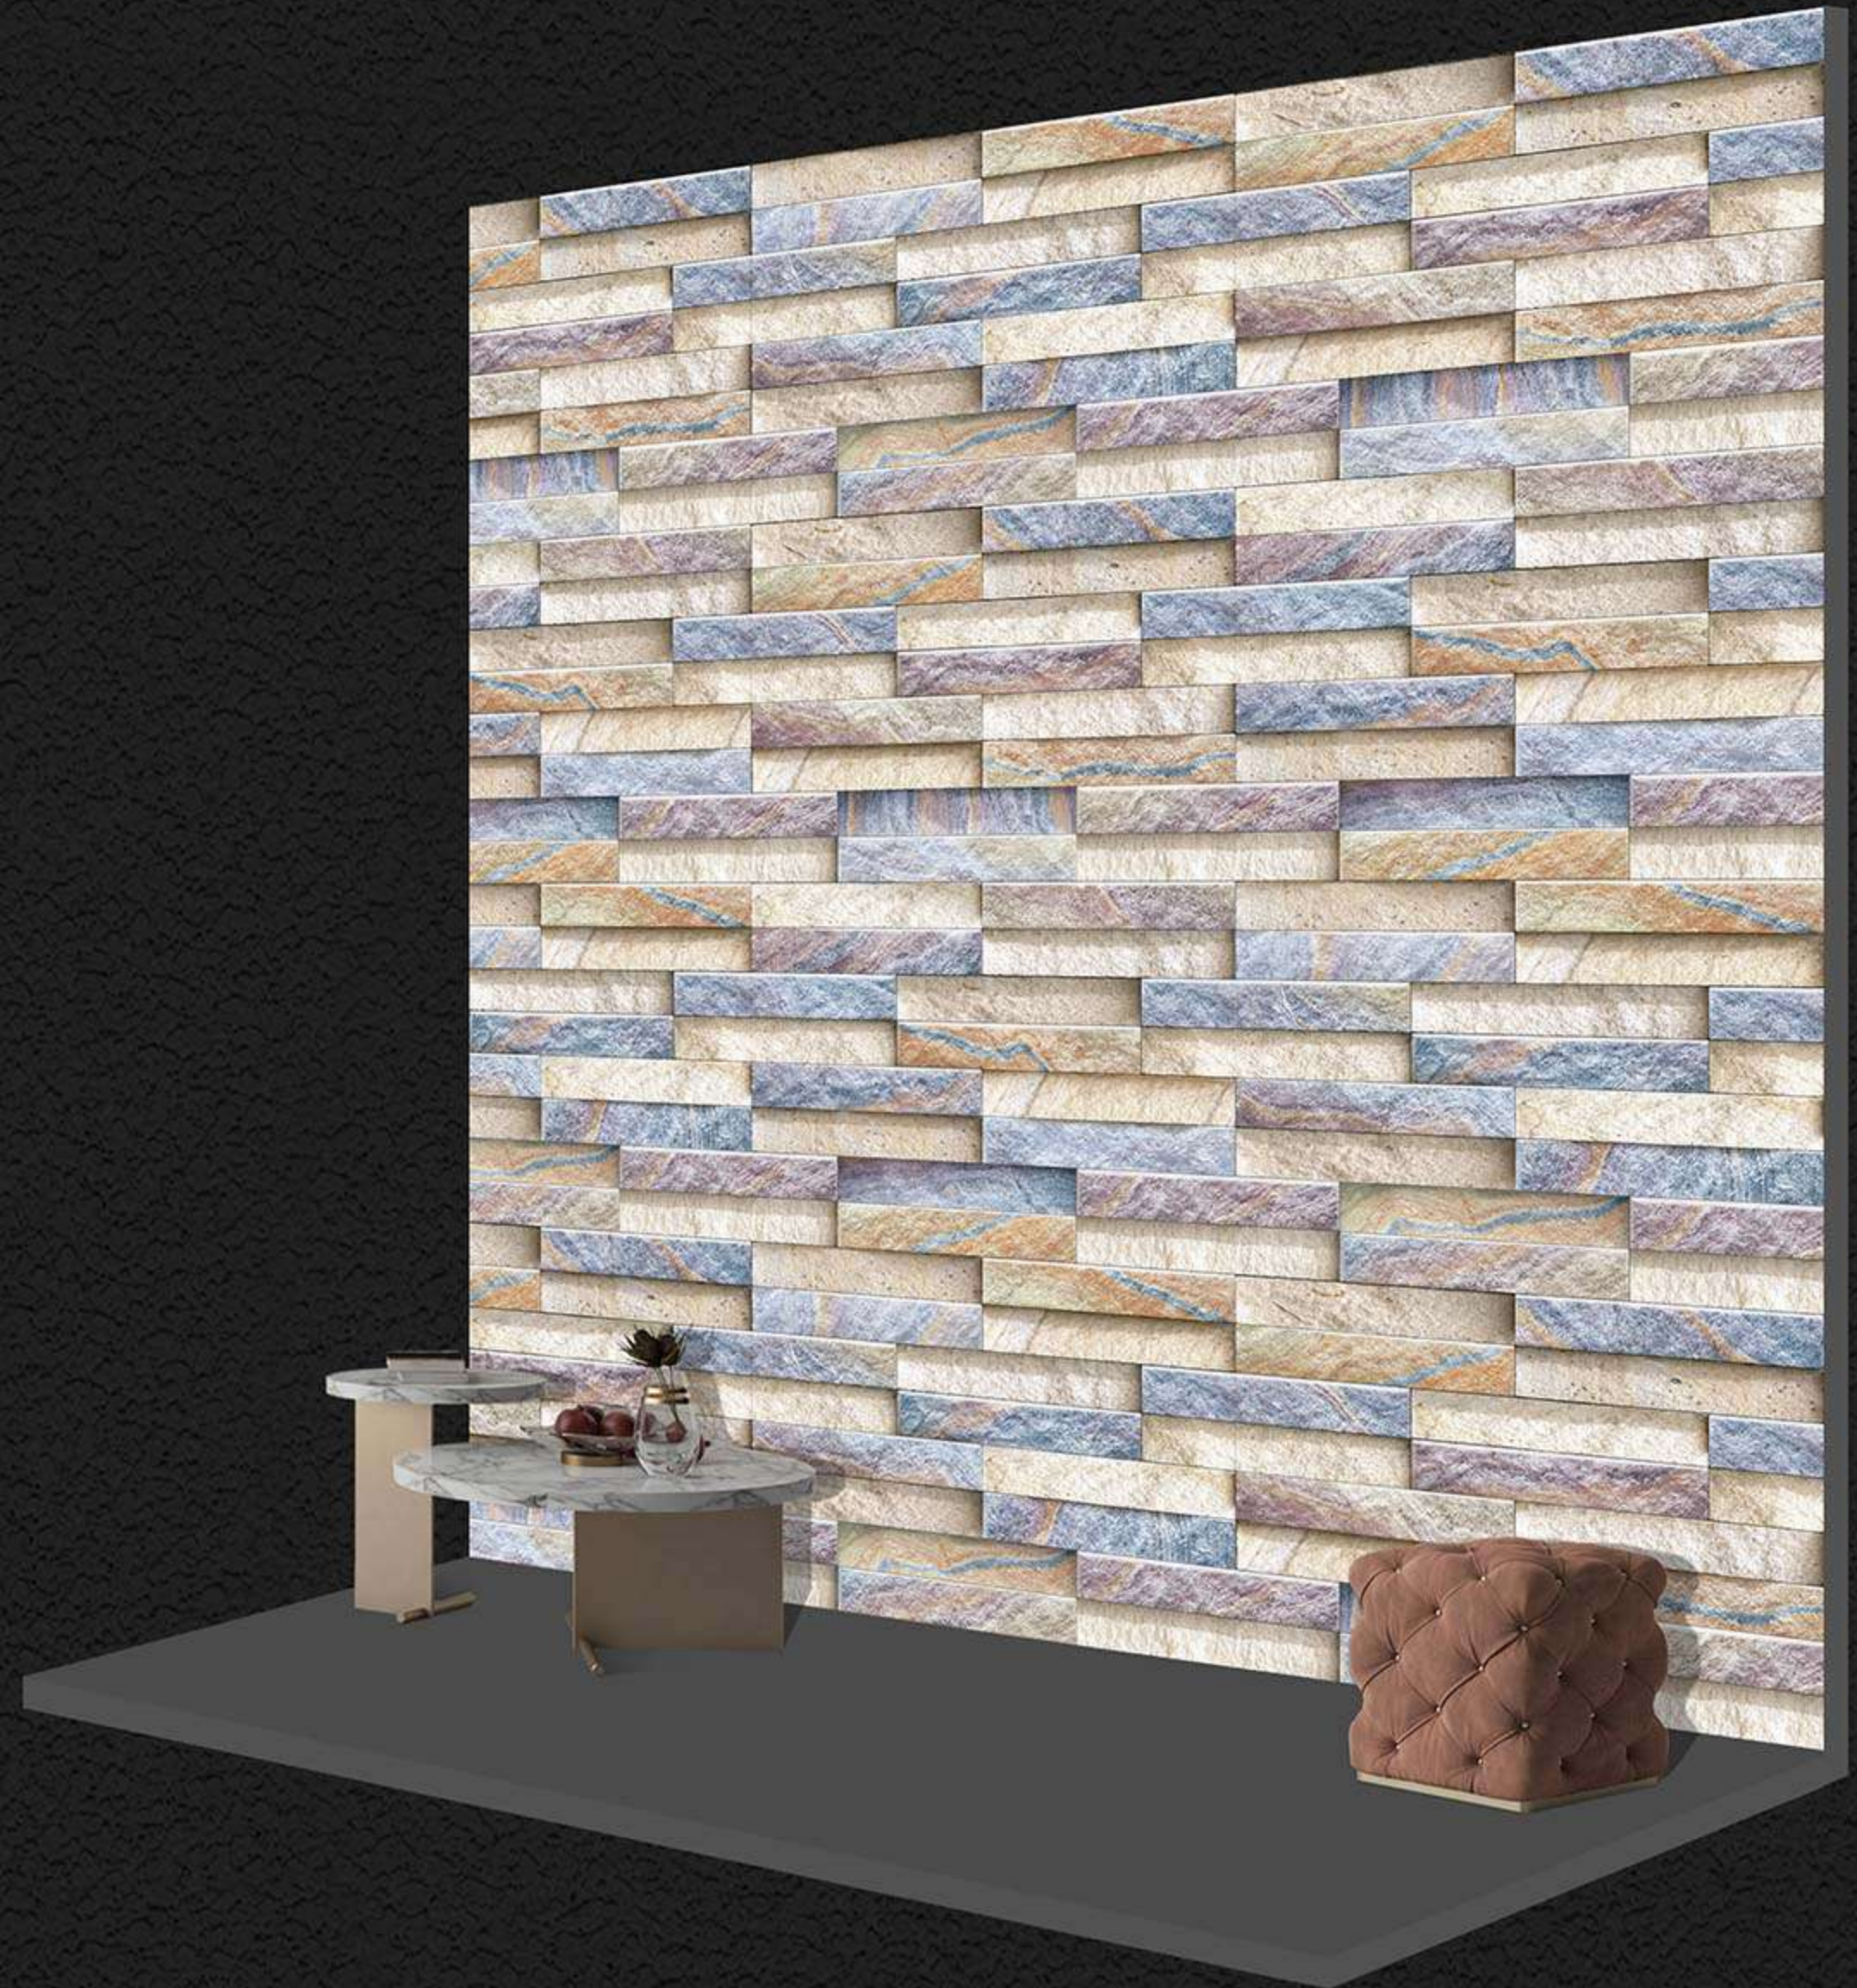

300x
450mm ■

High Depth •••
Elevation

SPARCO - 07

(R)

MATT FINISH

300x
450mm ■

High Depth •••
Elevation

SPARCO - 08