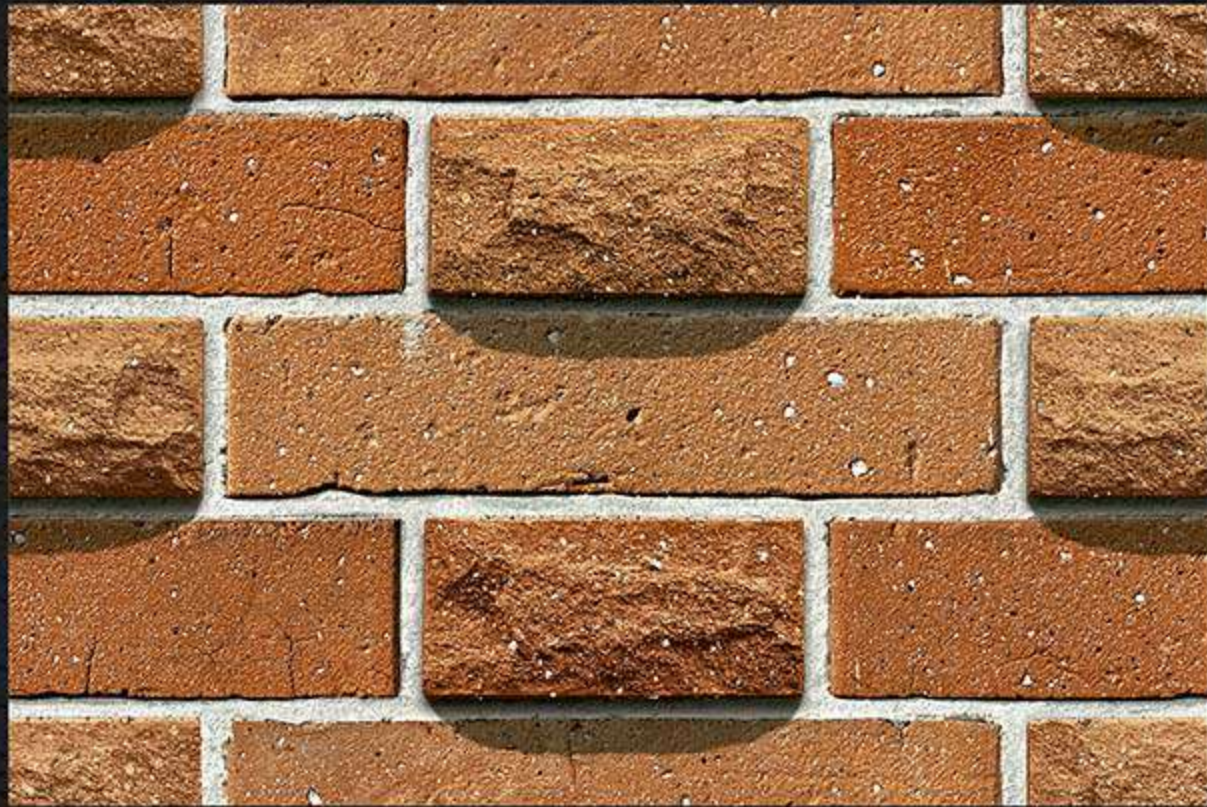

High Depth •••
Elevation

MACRON - 03

(R)

MATT FINISH

300x
450mm ■