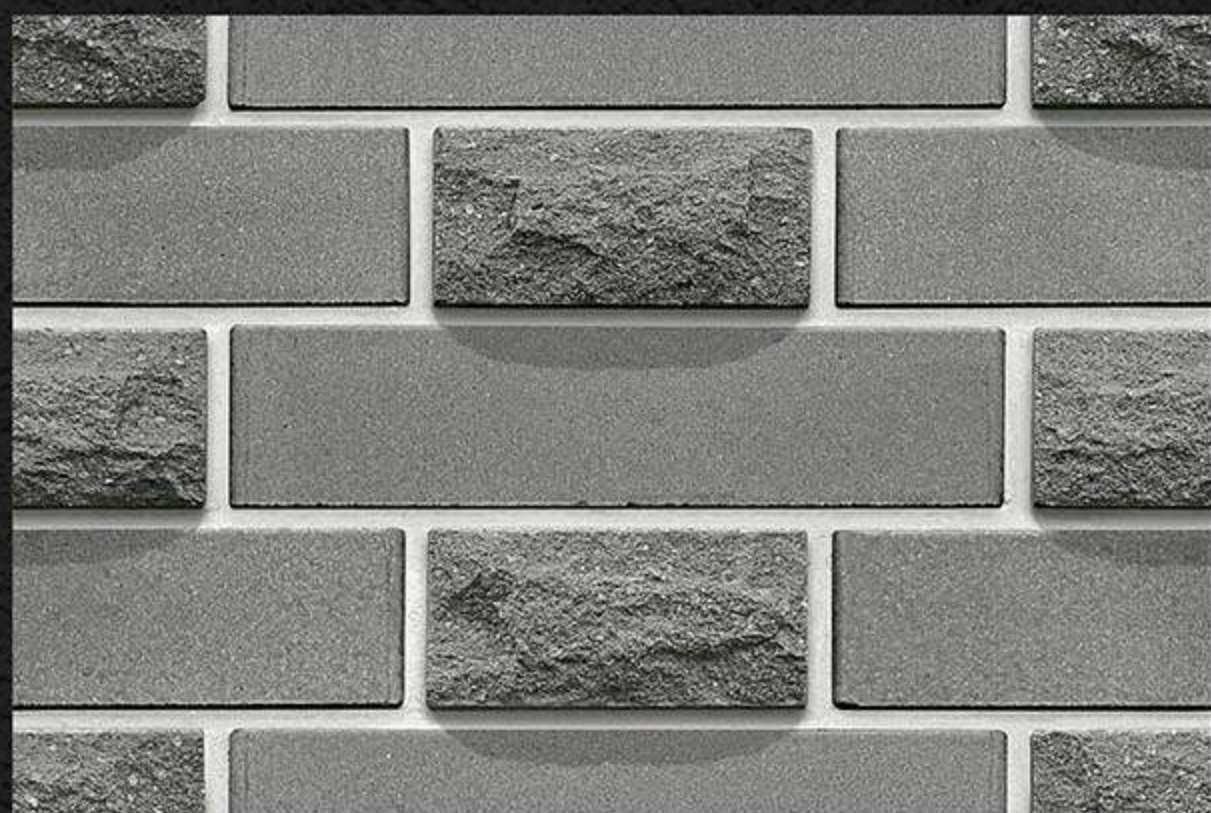

High Depth •••
Elevation

MACRON - 08

(R)

MATT FINISH

300x
450mm ■