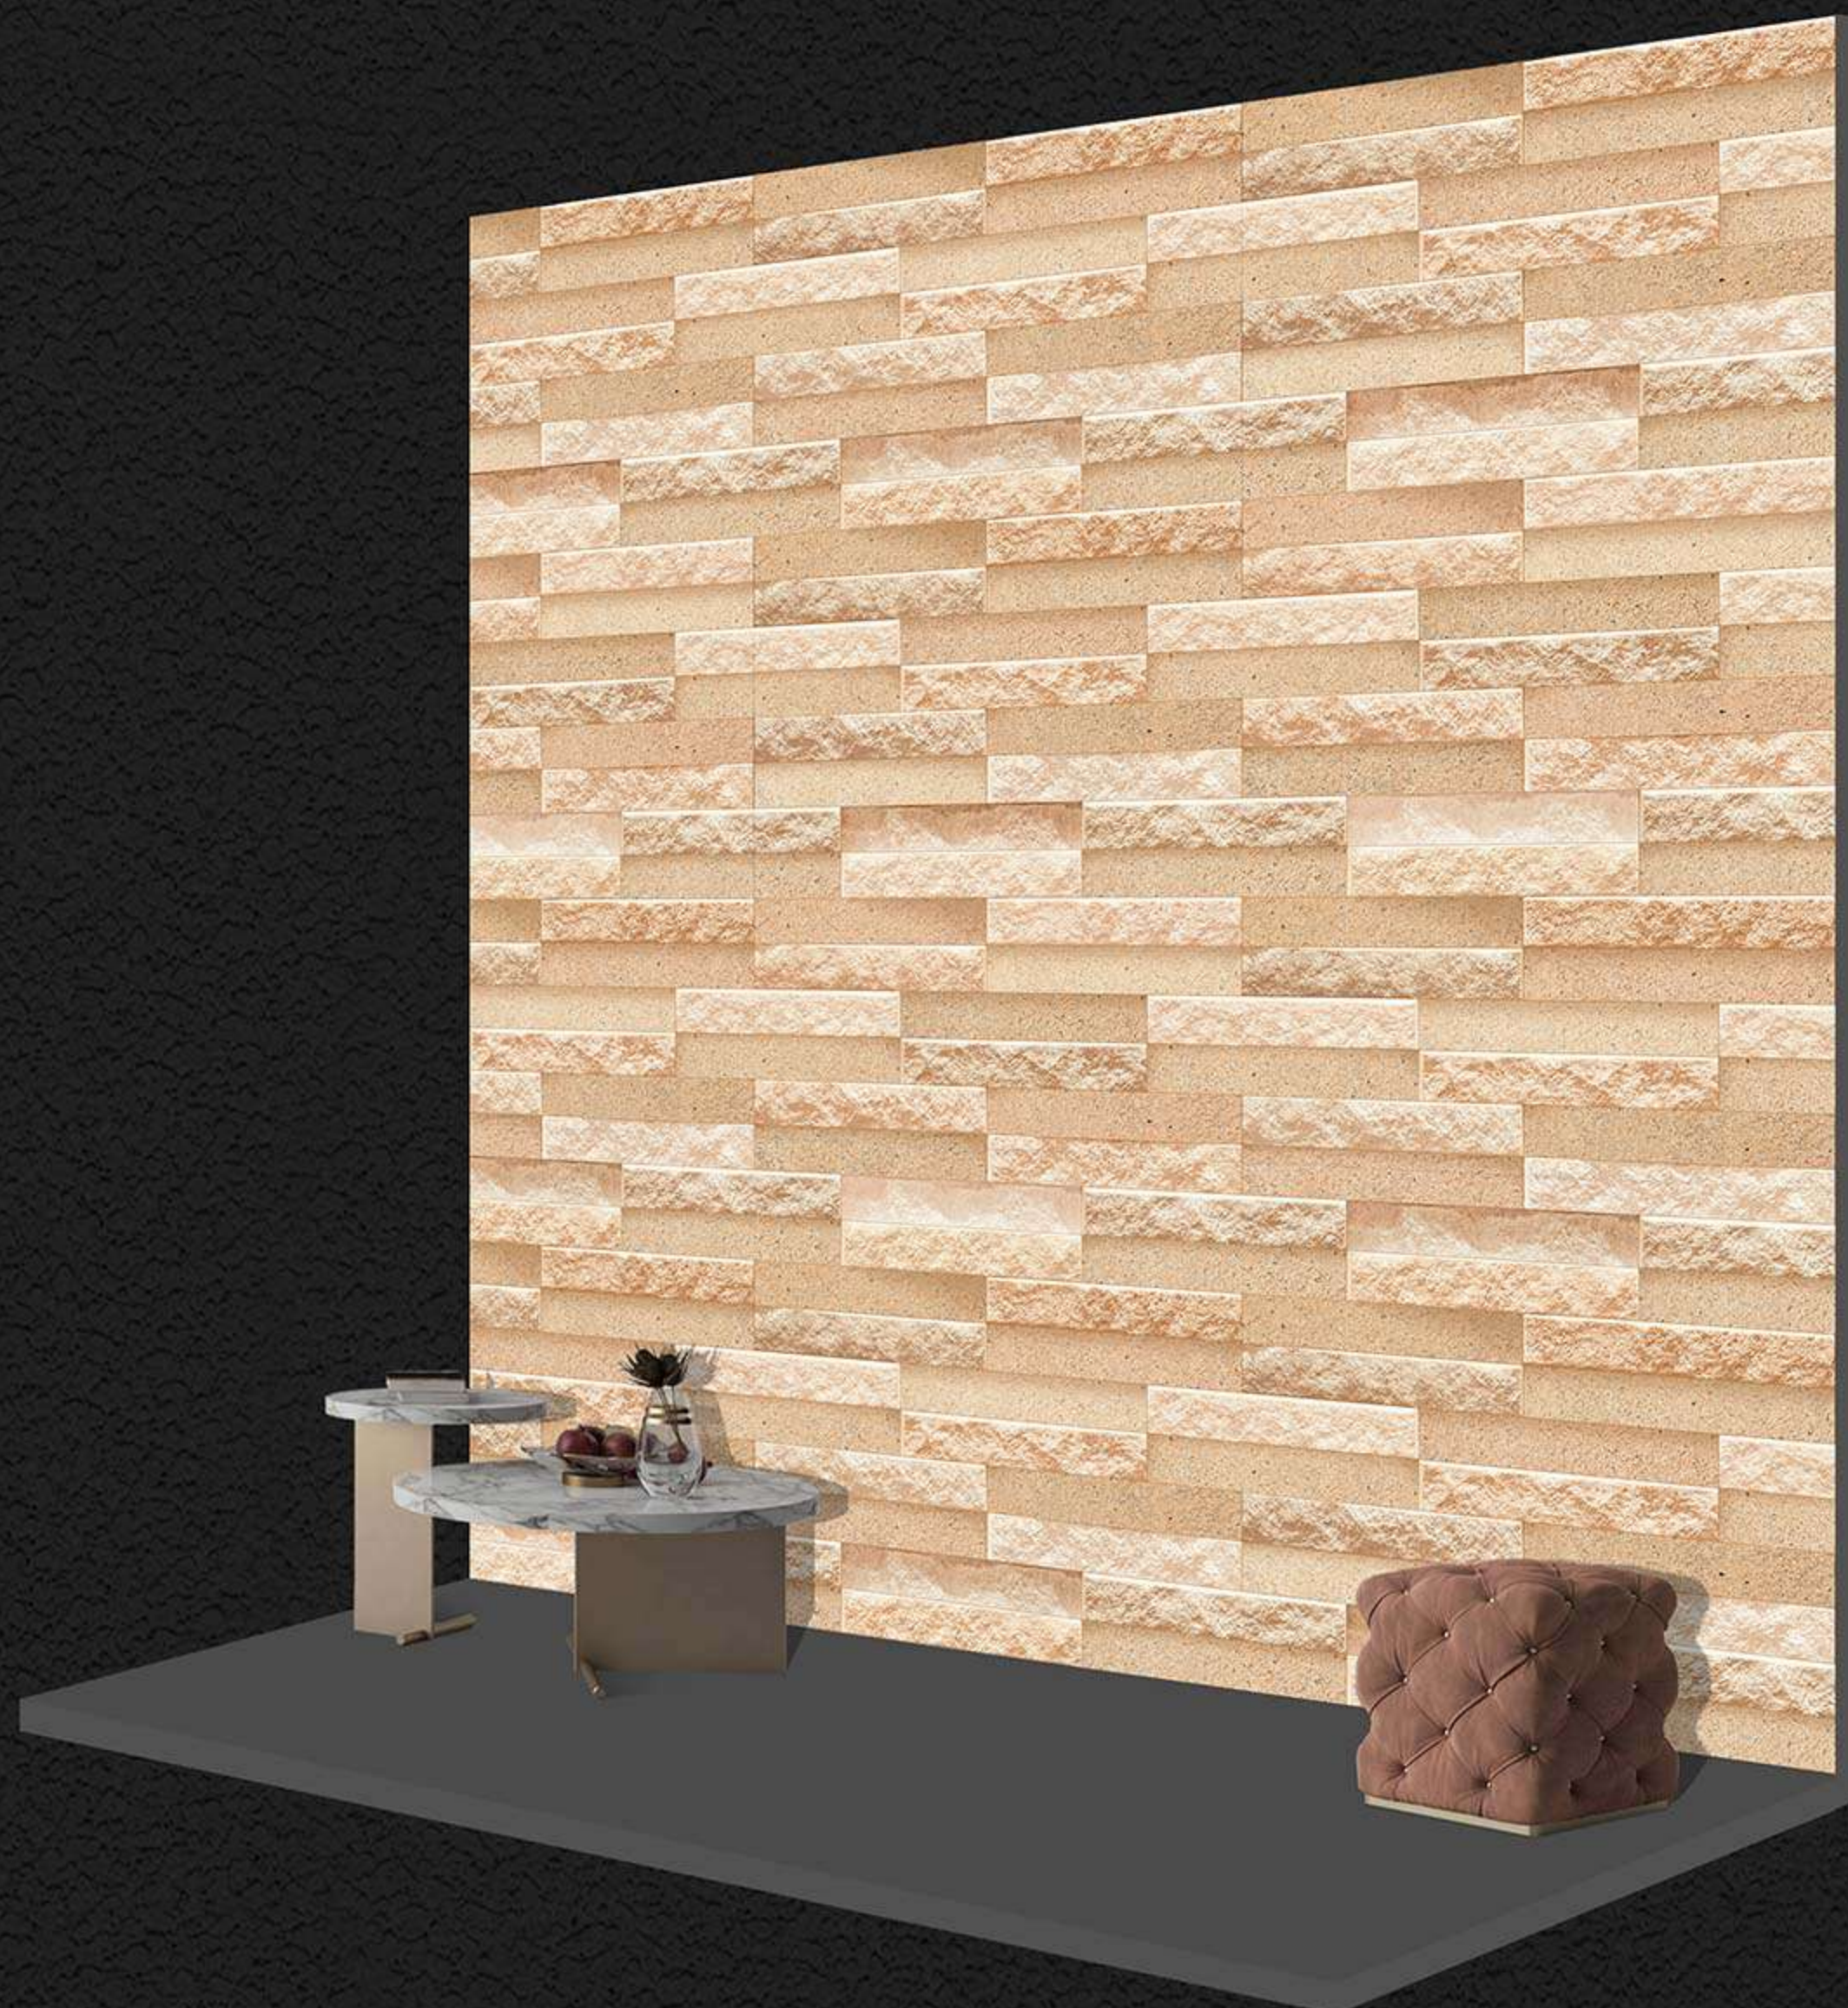

High Depth •••
Elevation

SPARCO - 02

(R)

MATT FINISH

300x
450mm ■

High Depth •••
Elevation

SPARCO - 03

(R)

MATT FINISH

300x
450mm ■

High Depth ●●●
Elevation

SPARCO - 04

(R)

MATT FINISH

300x
450mm ■

High Depth •••
Elevation