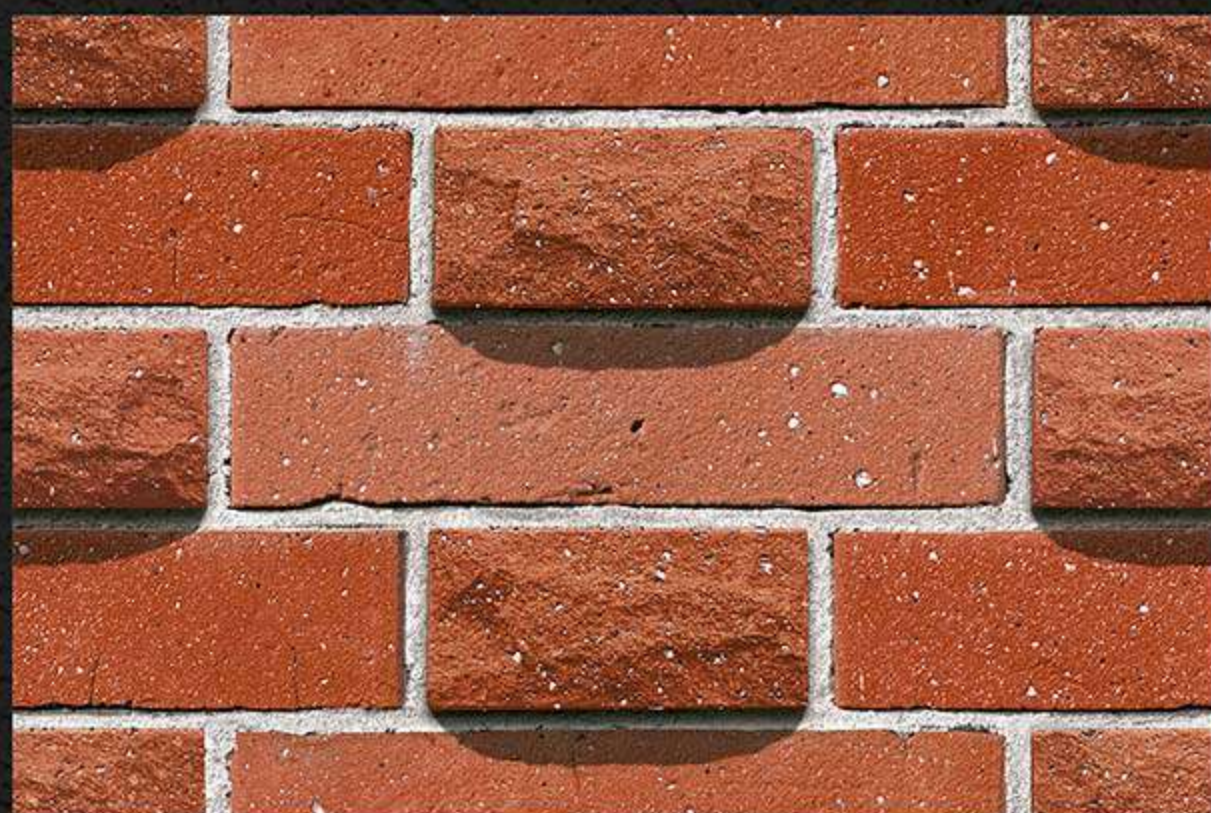

MACRON - 01

(R)

MATT FINISH

300x
450mm ■

High Depth •••
Elevation

MACRON - 02

(R)

MATT FINISH