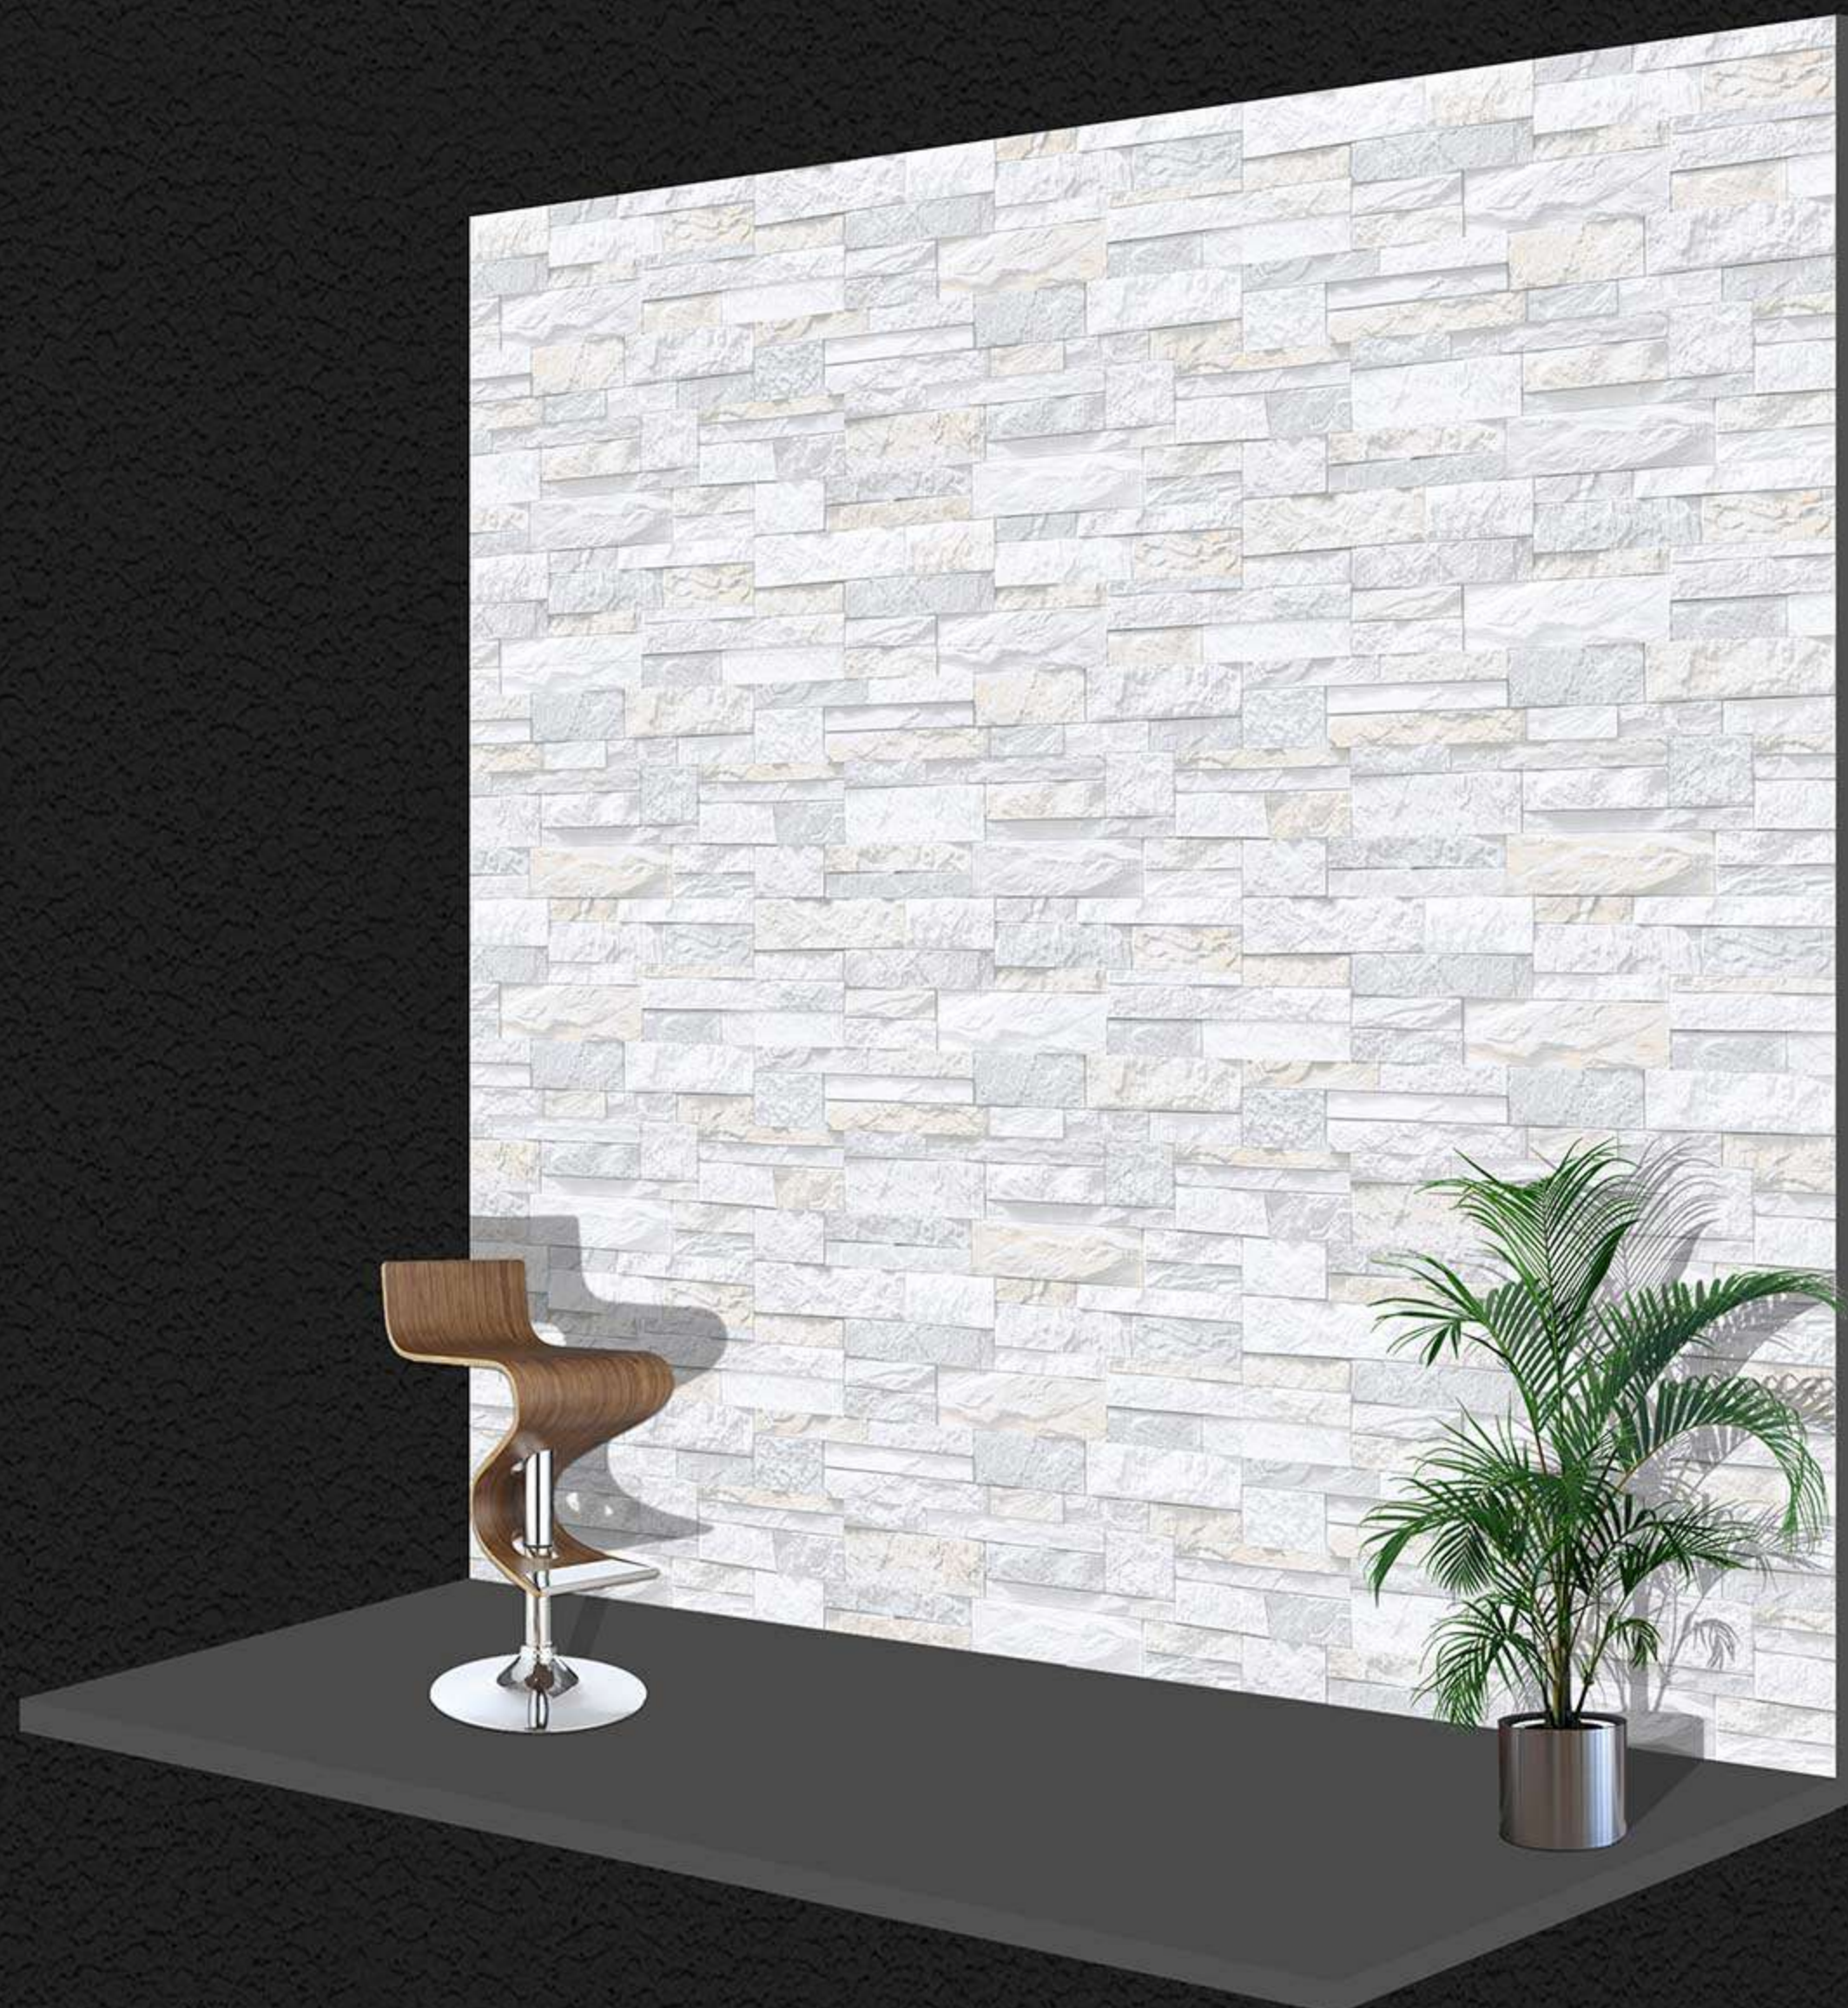

High Depth •••
Elevation

ROME0 - 04

(R)

MATT FINISH

300x
450mm ■