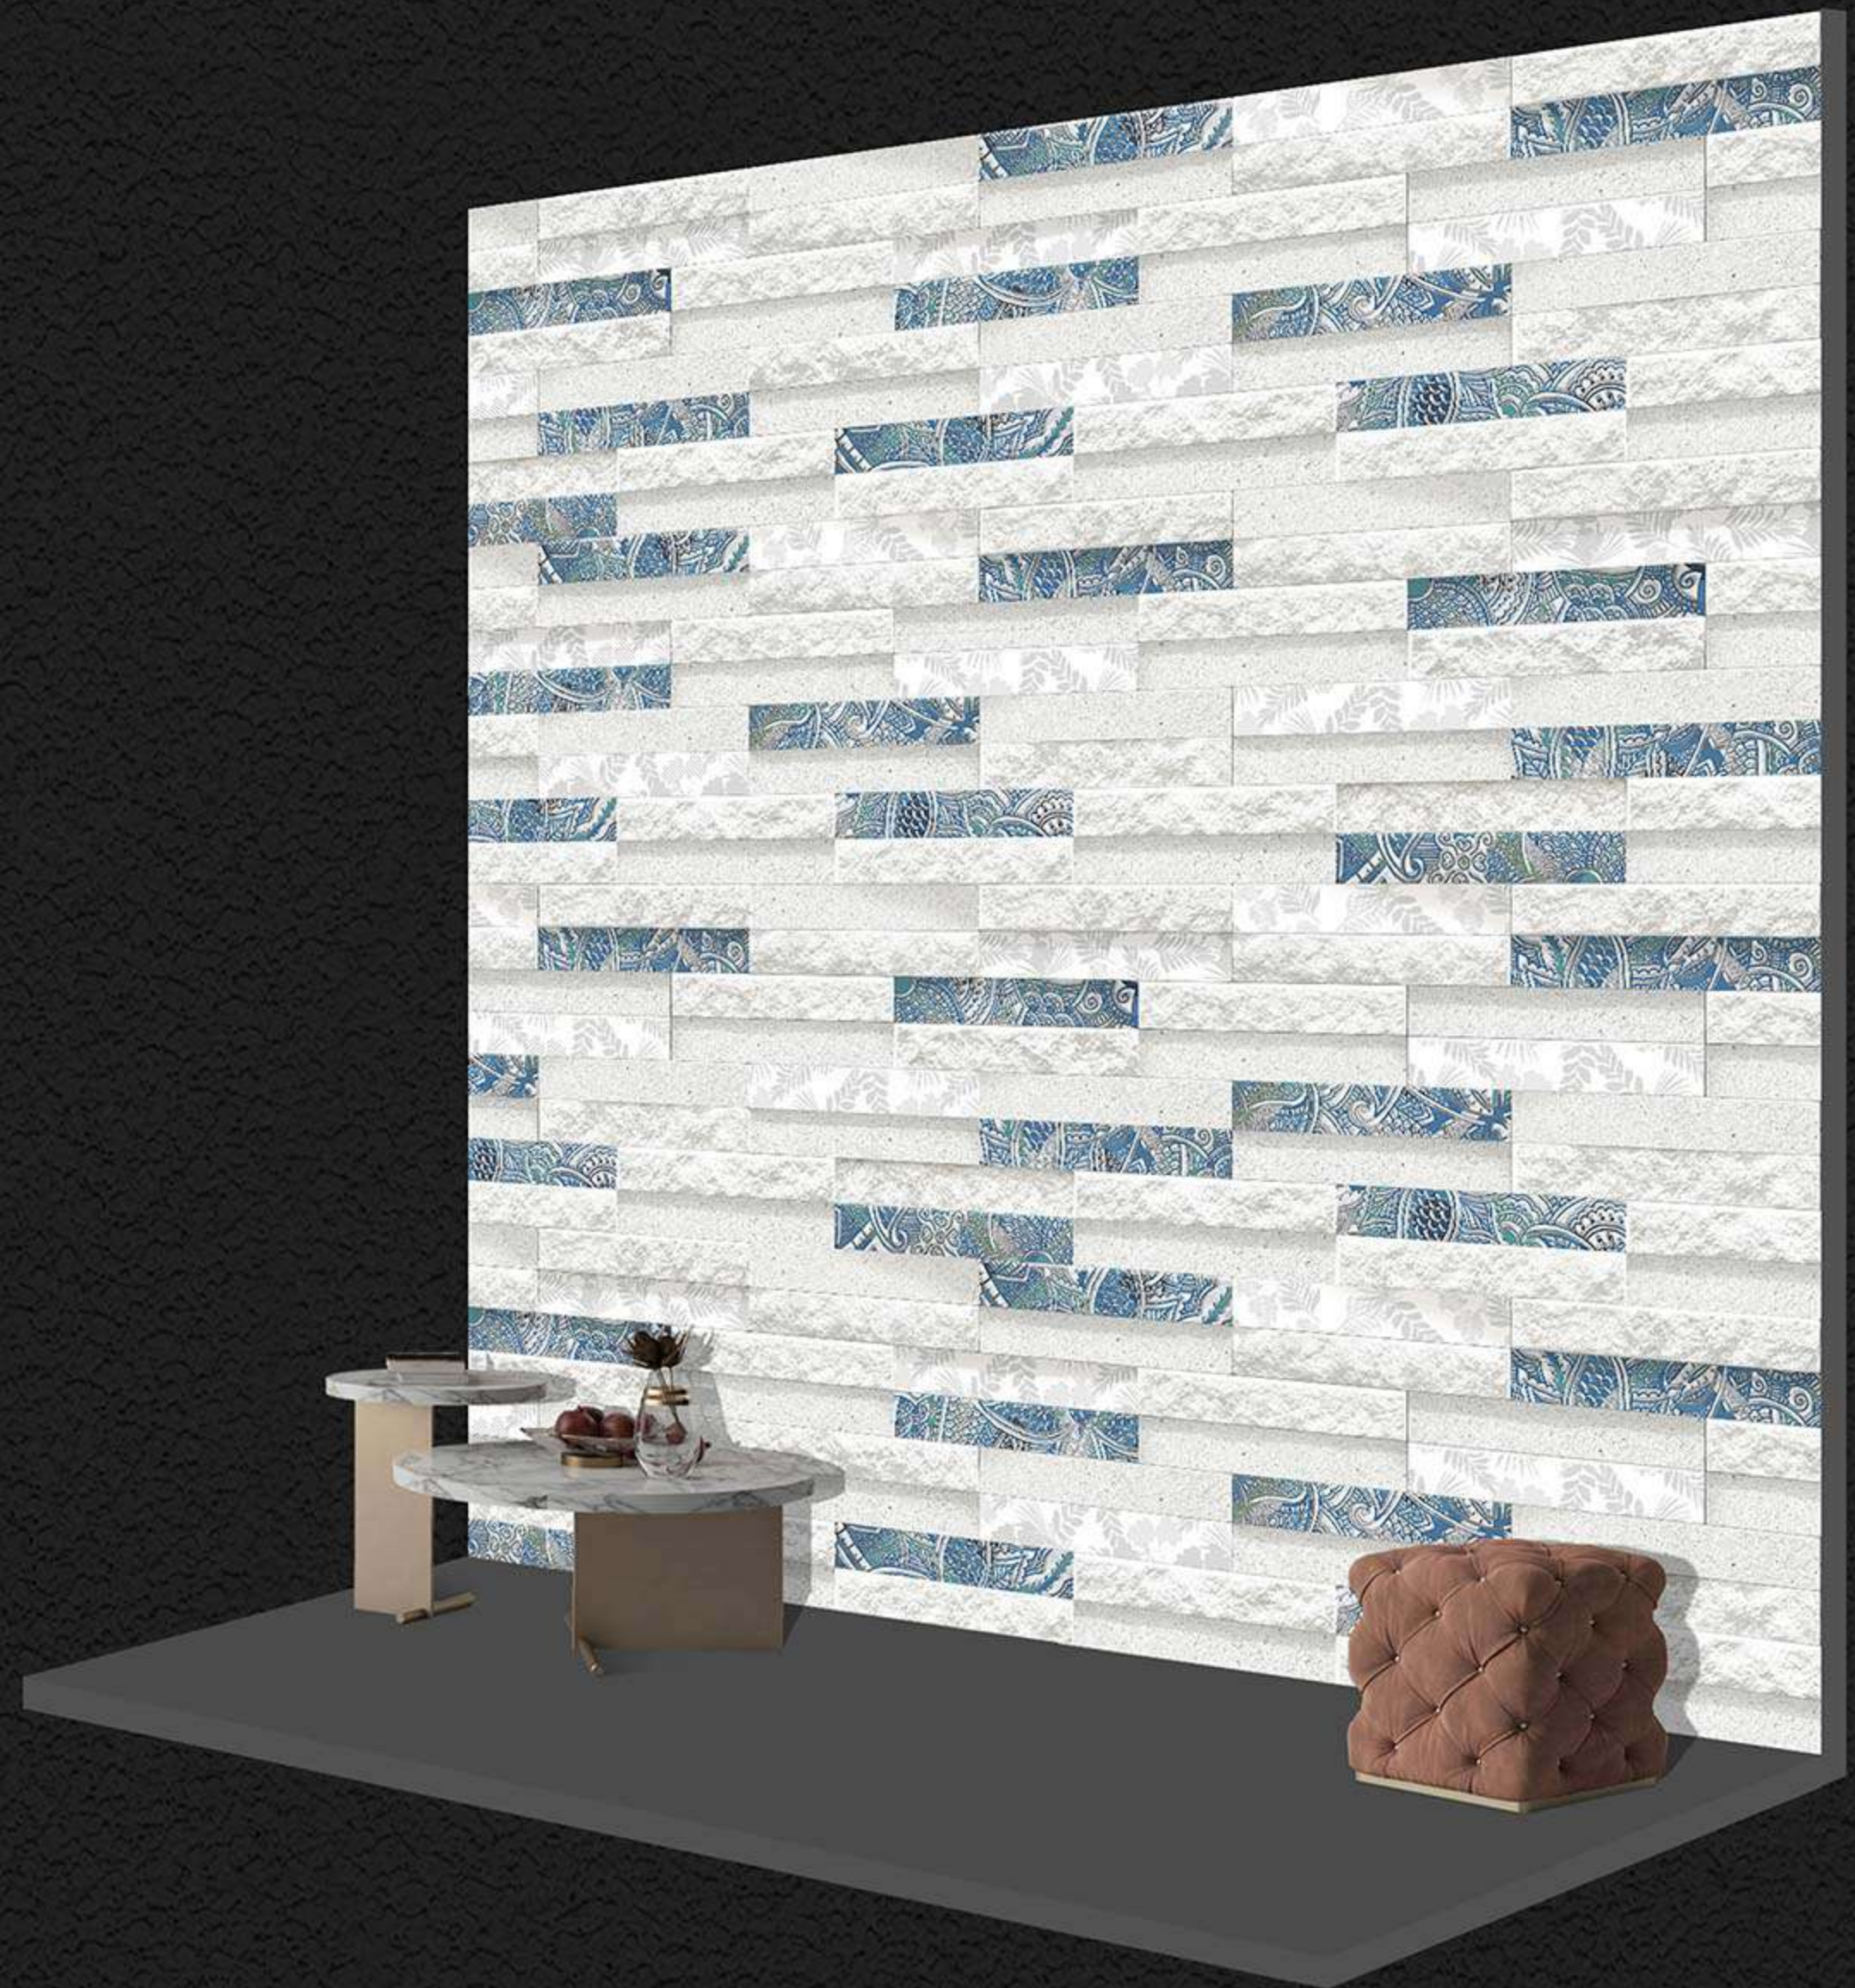

High Depth •••
Elevation

SPARCO - 05

(R)

MATT FINISH

300x
450mm ■