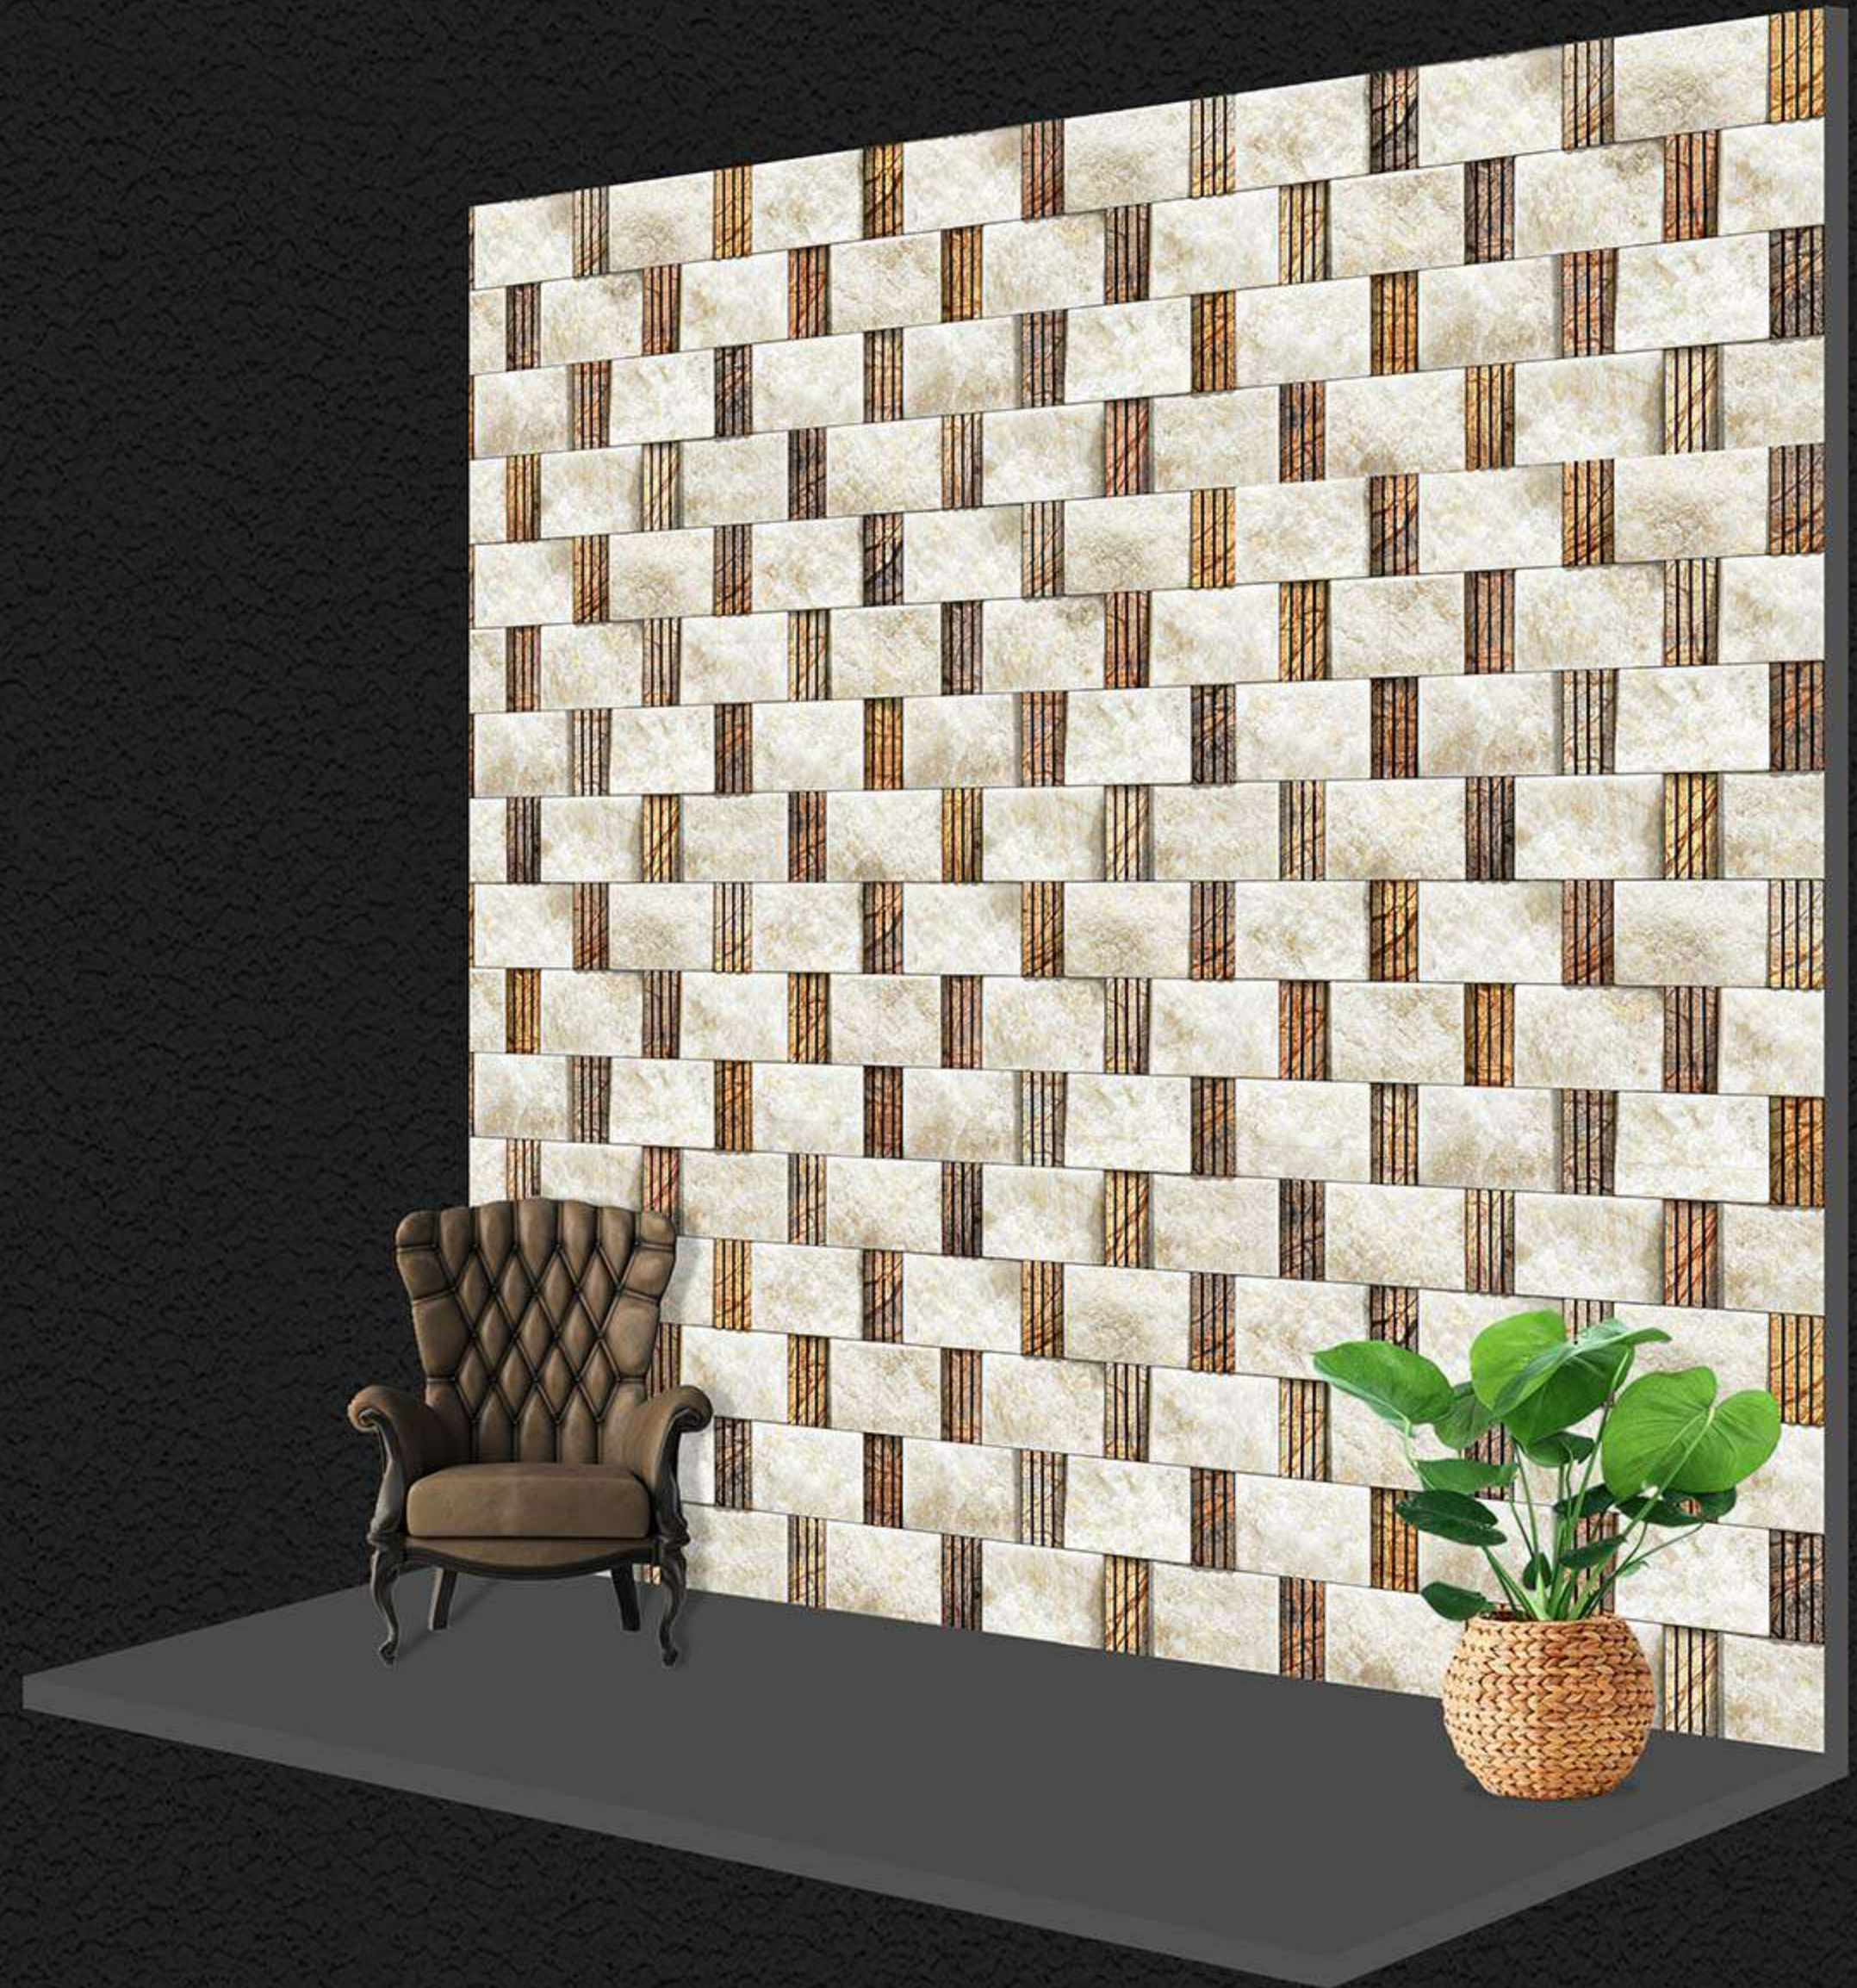

High Depth •••
Elevation

KITON - 01

(R)

MATT FINISH

300x
450mm ■