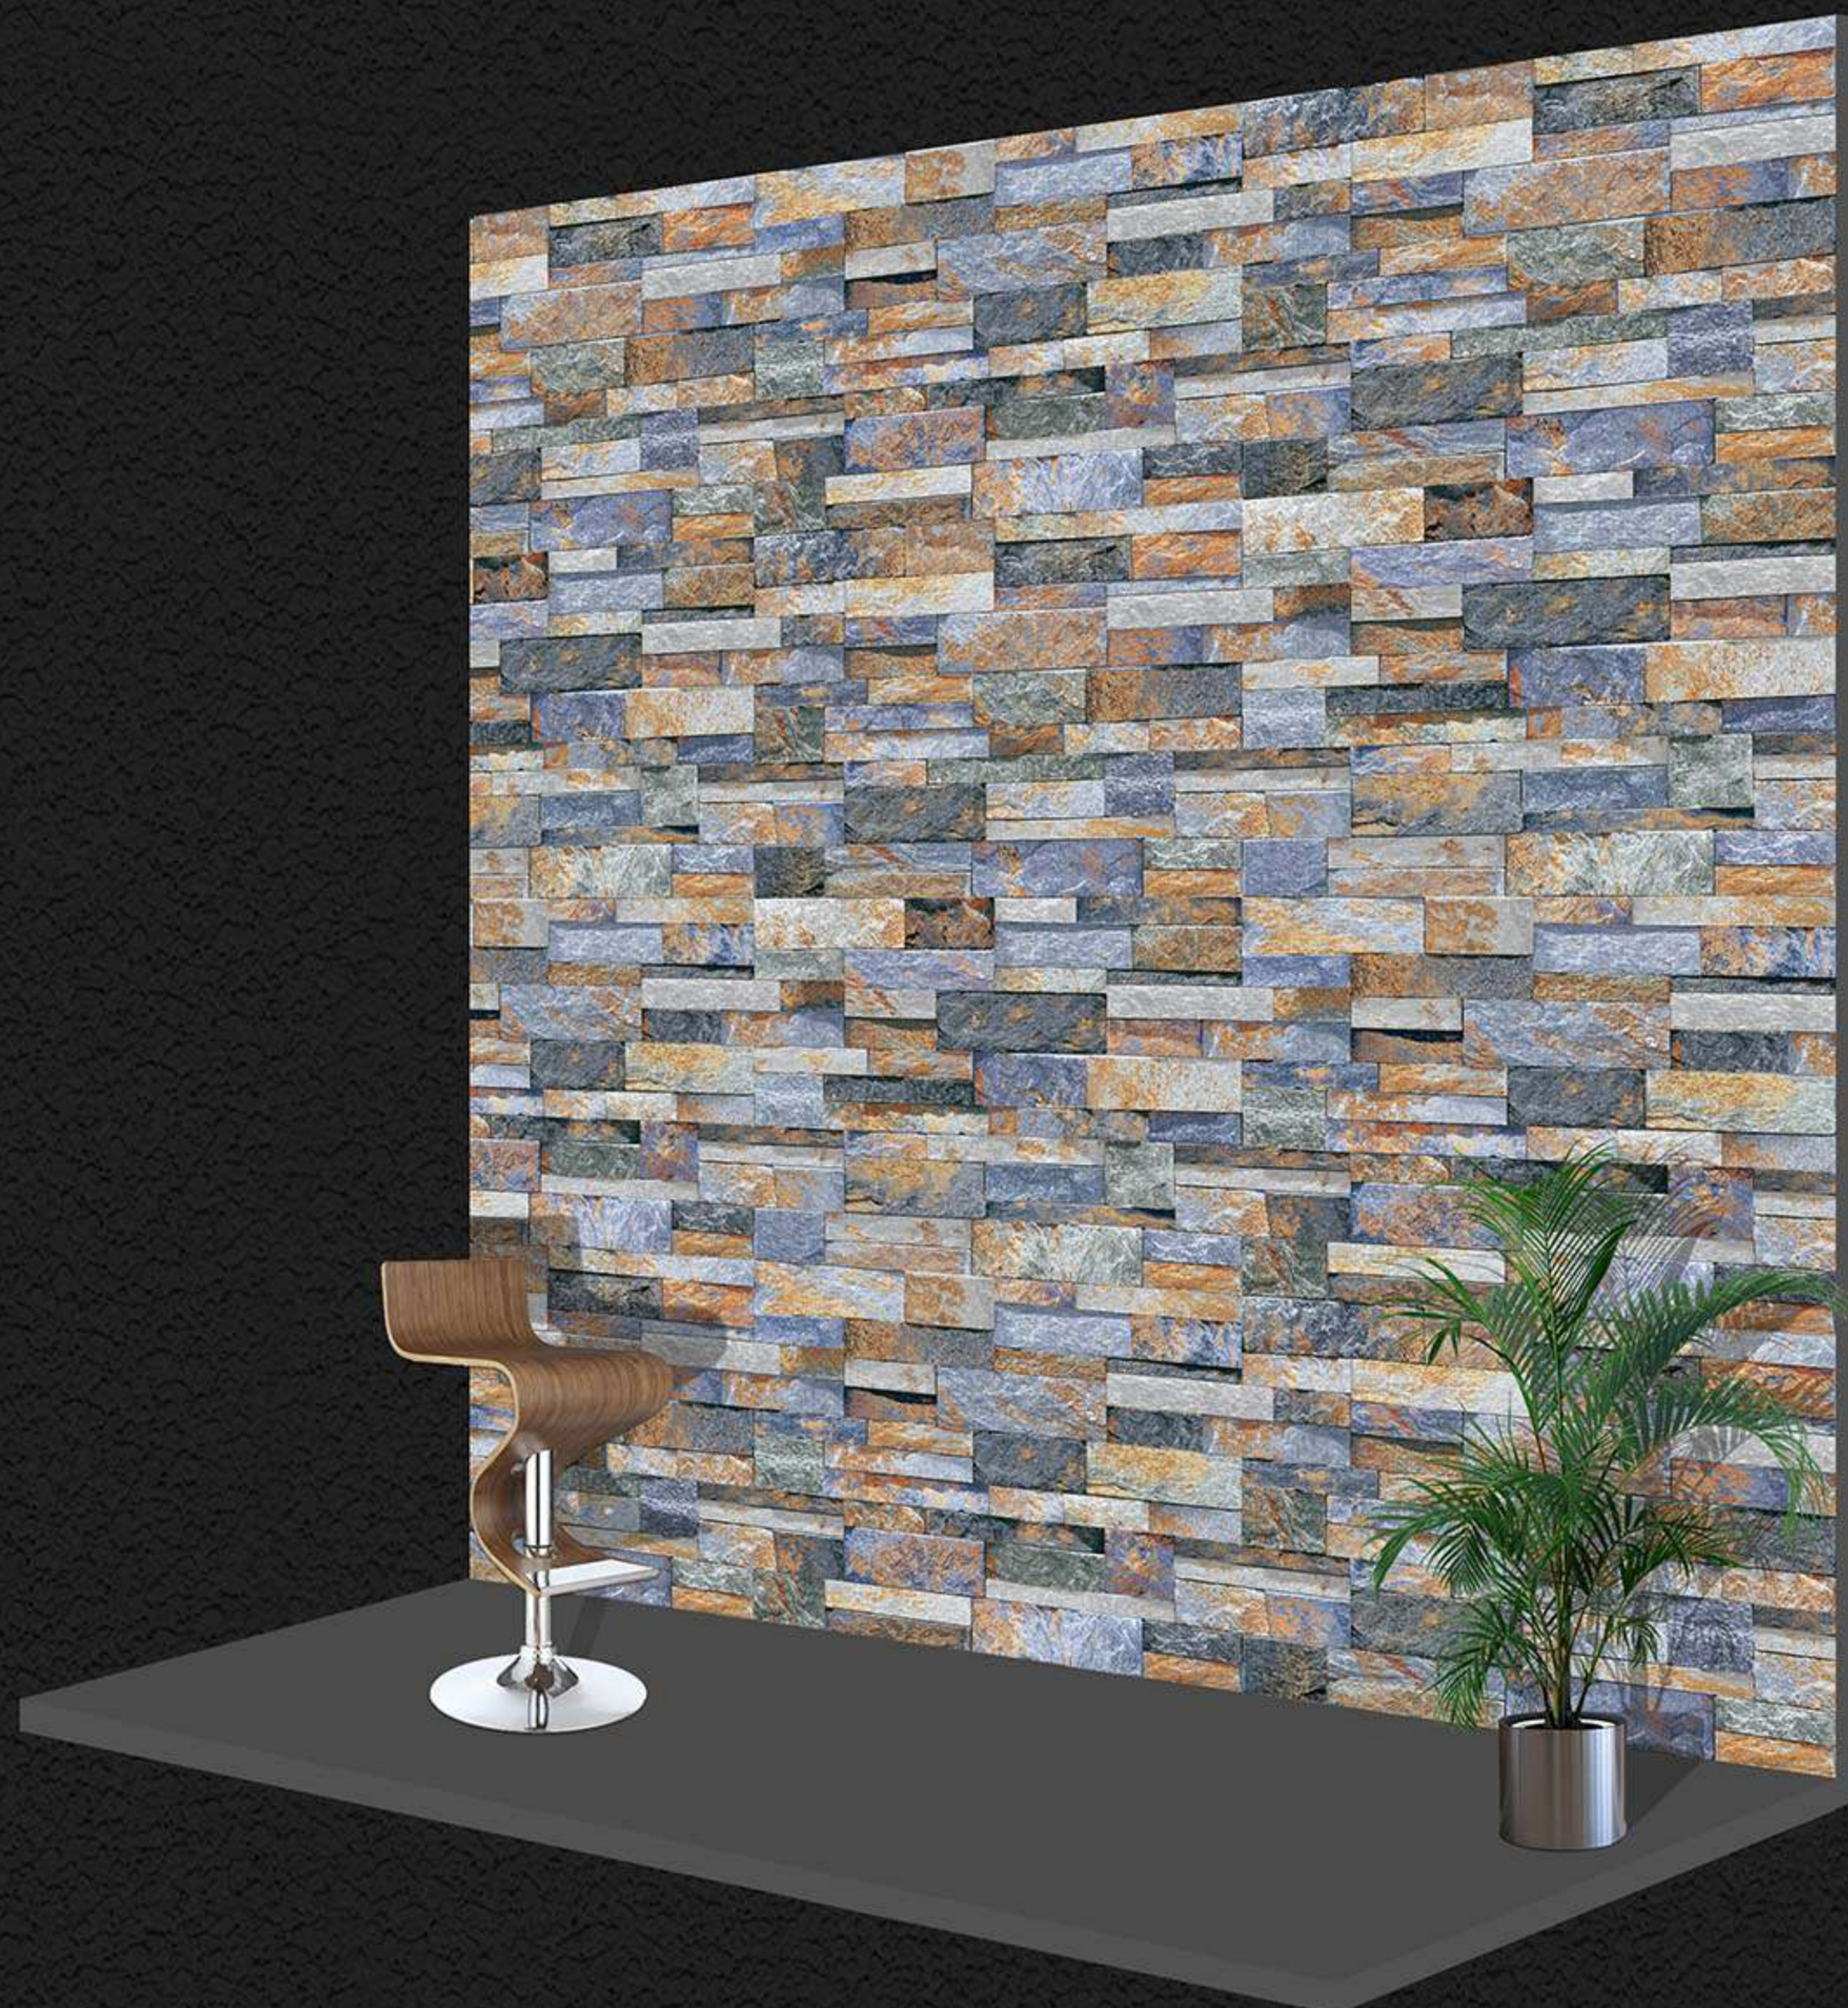

300x
450mm ■

High Depth •••
Elevation

ROME0 - 11

(R)

MATT FINISH

300x
450mm ■

High Depth •••
Elevation

ROME0 - 12

(R)

MATT FINISH

300x
450mm ■

High Depth •••
Elevation

SPARCO - 01

(R)

MATT FINISH

300x
450mm ■