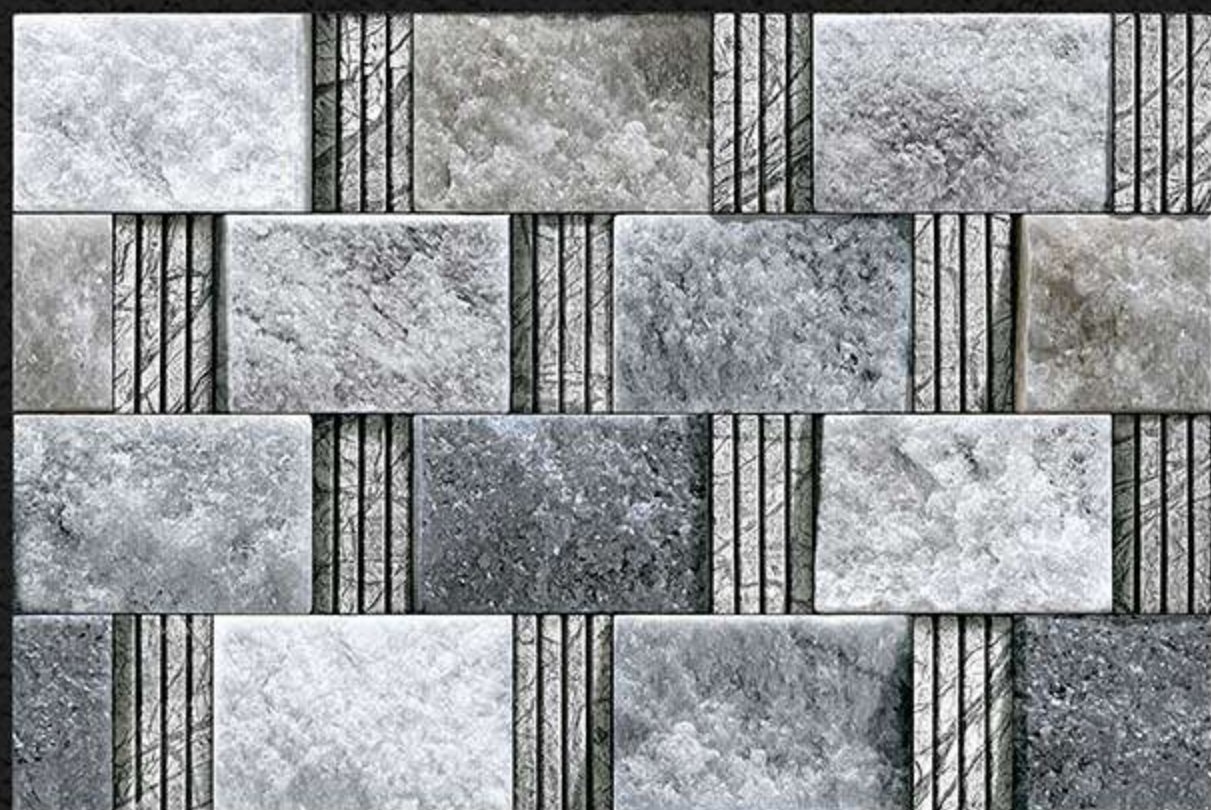

High Depth •••
Elevation

KITON - 04

(R)

MATT FINISH

300x
450mm ■