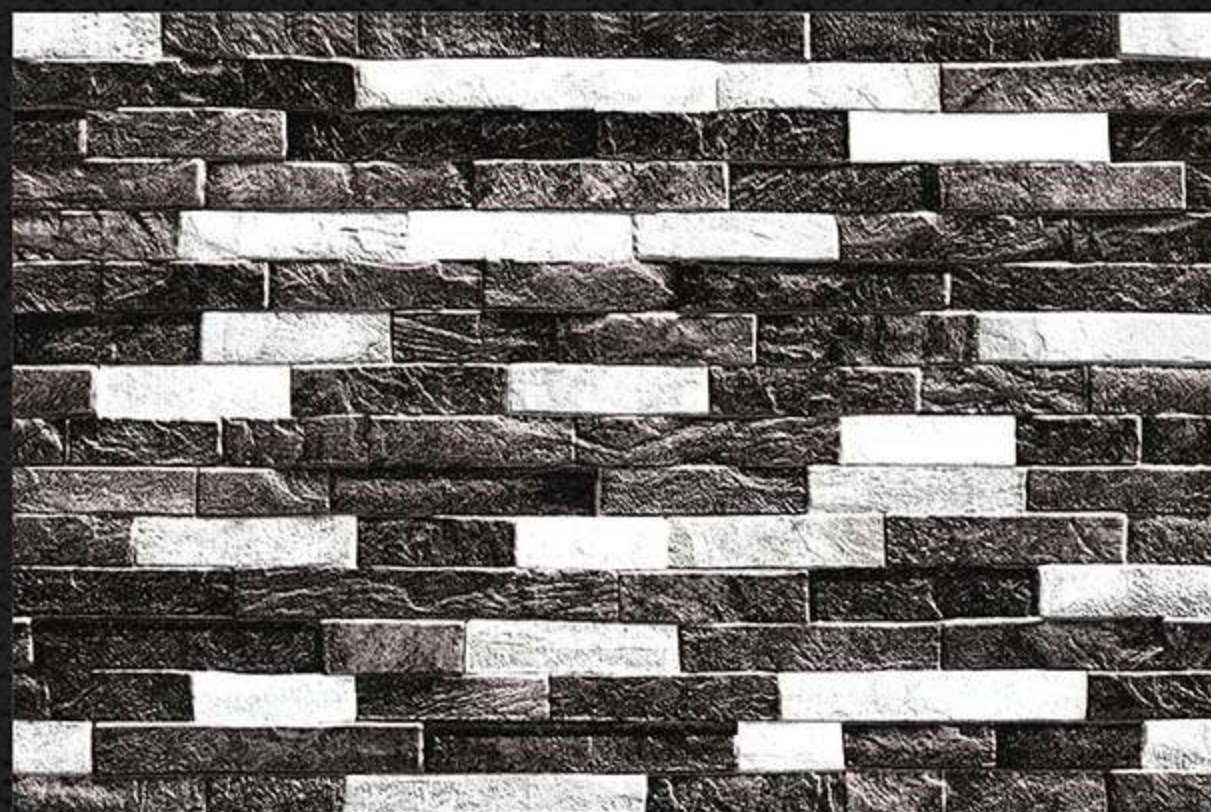

High Depth •••
Elevation

IBERIA - 07

(R)

MATT FINISH

300x
450mm ■

High Depth •••
Elevation

IBERIA - 08

(R)