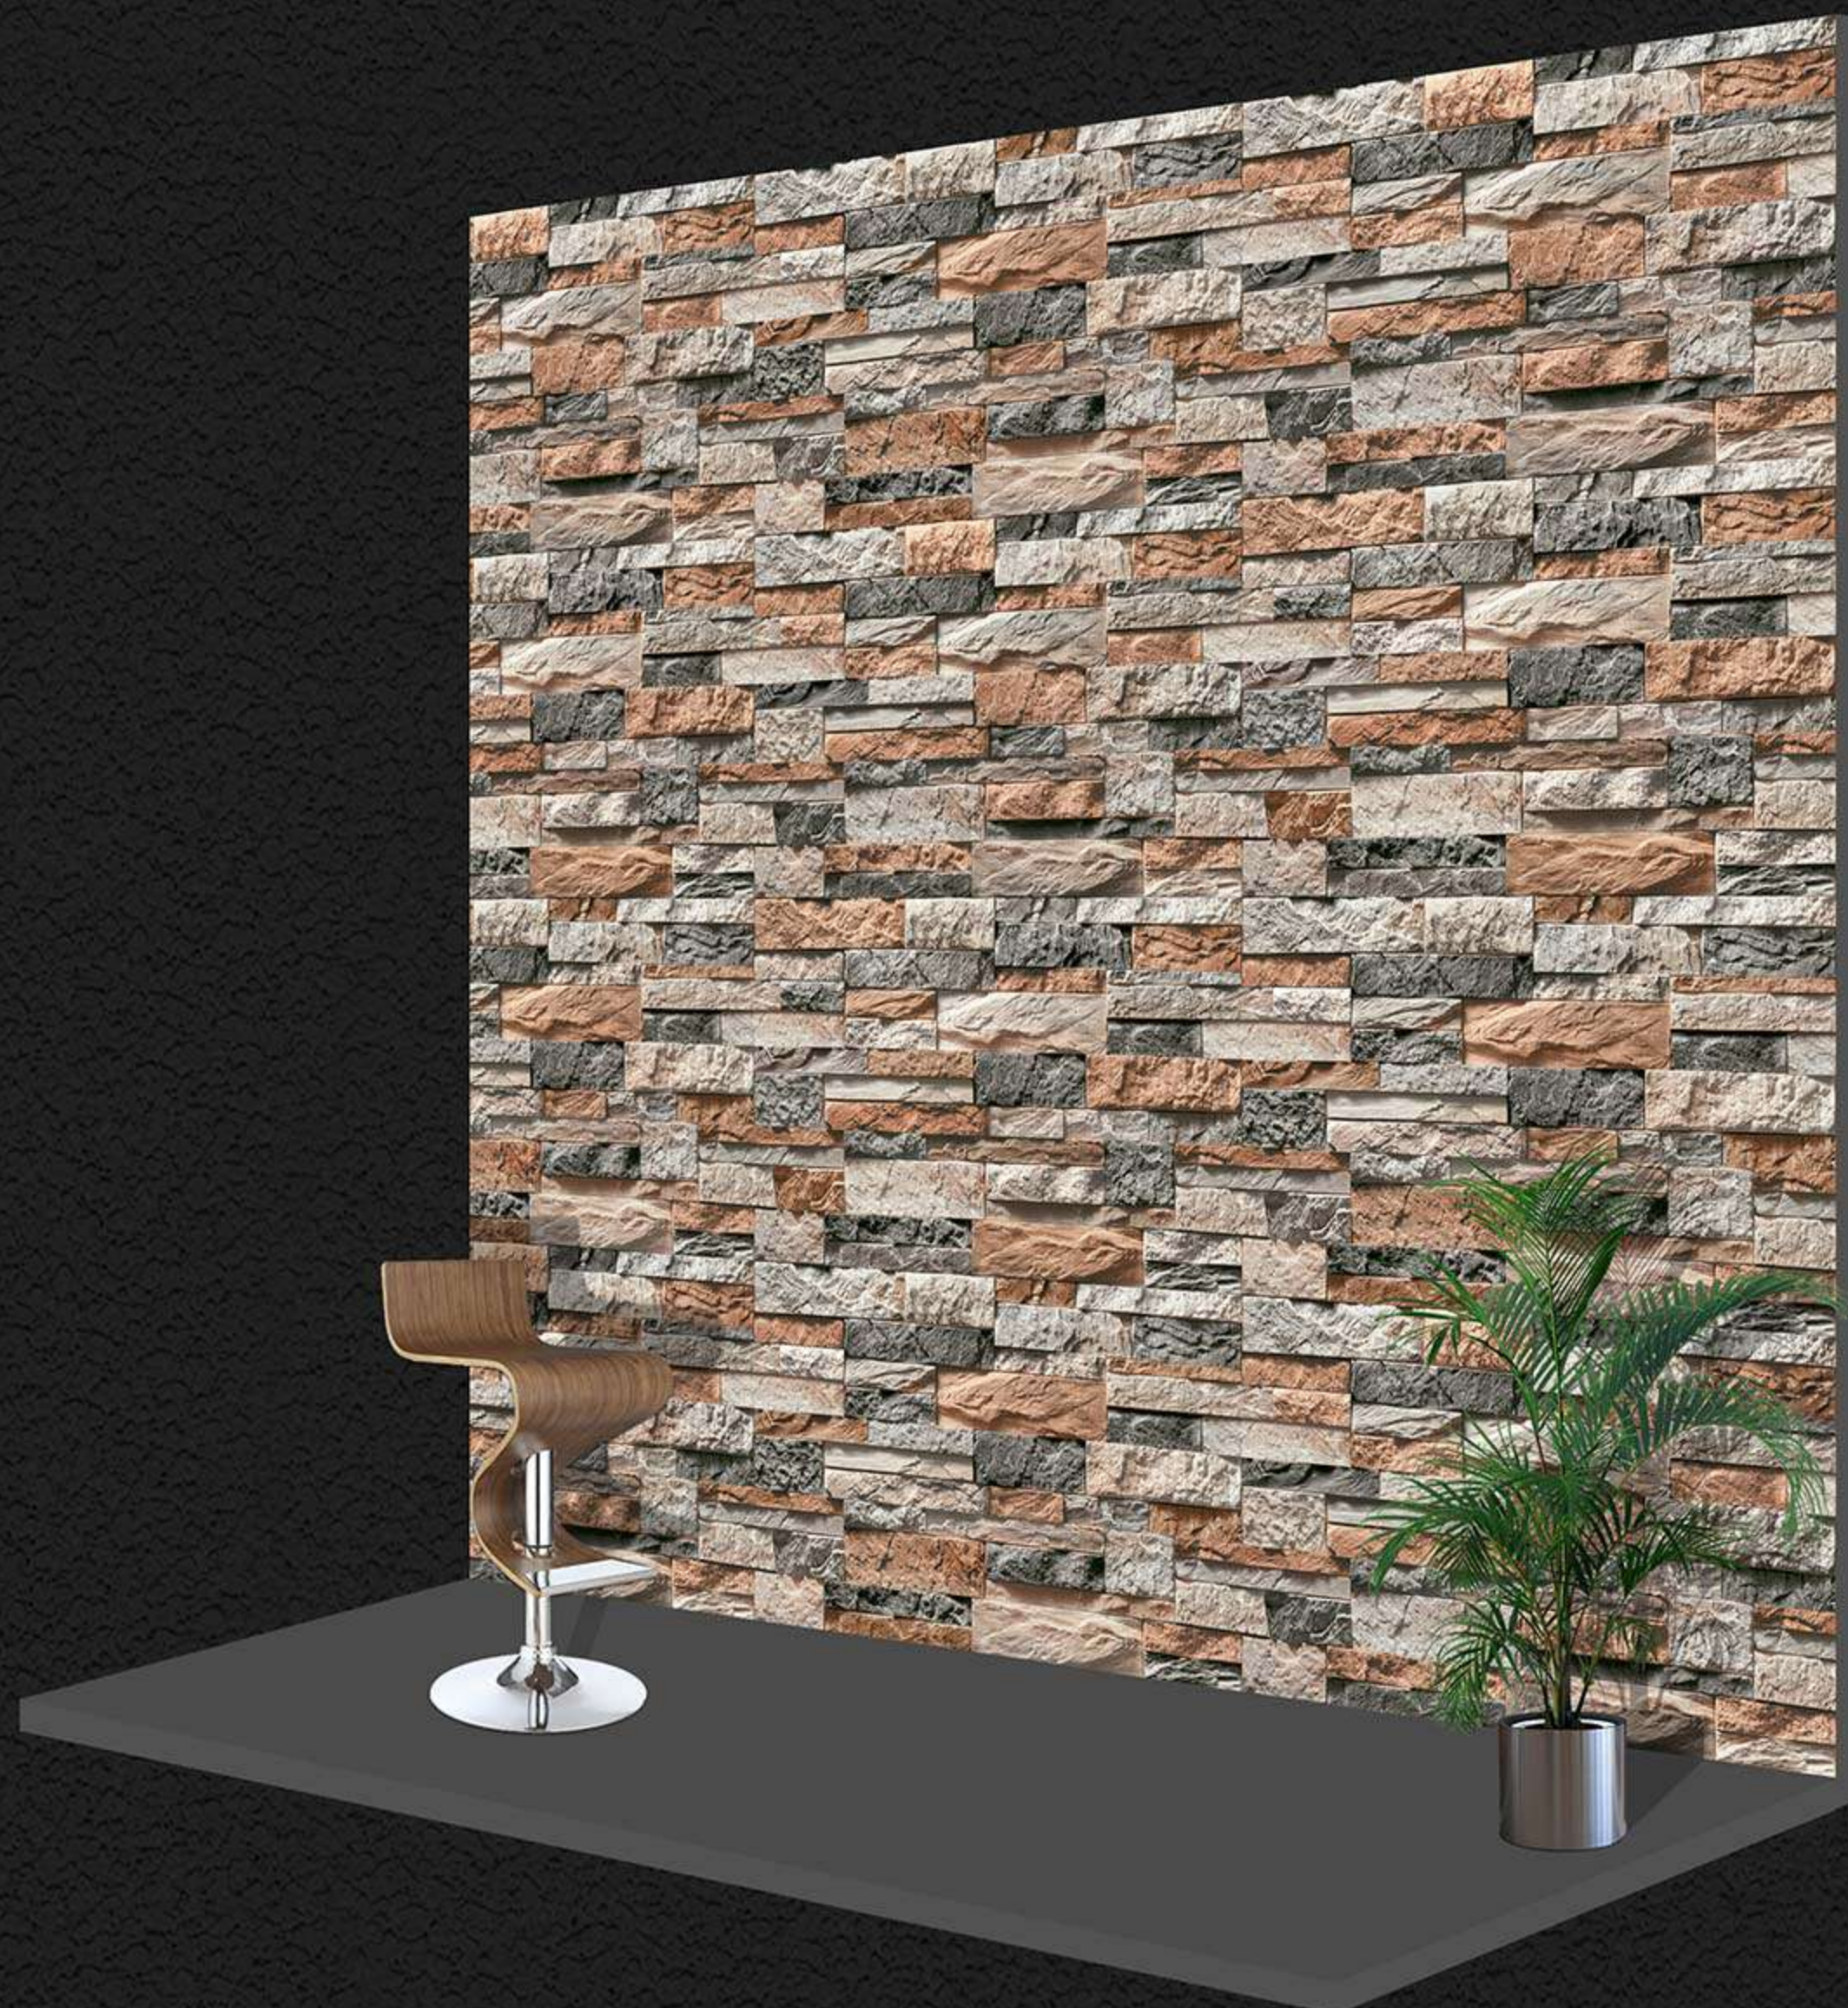

High Depth •••
Elevation

ROME0 - 01

(R)

MATT FINISH

300x
450mm ■