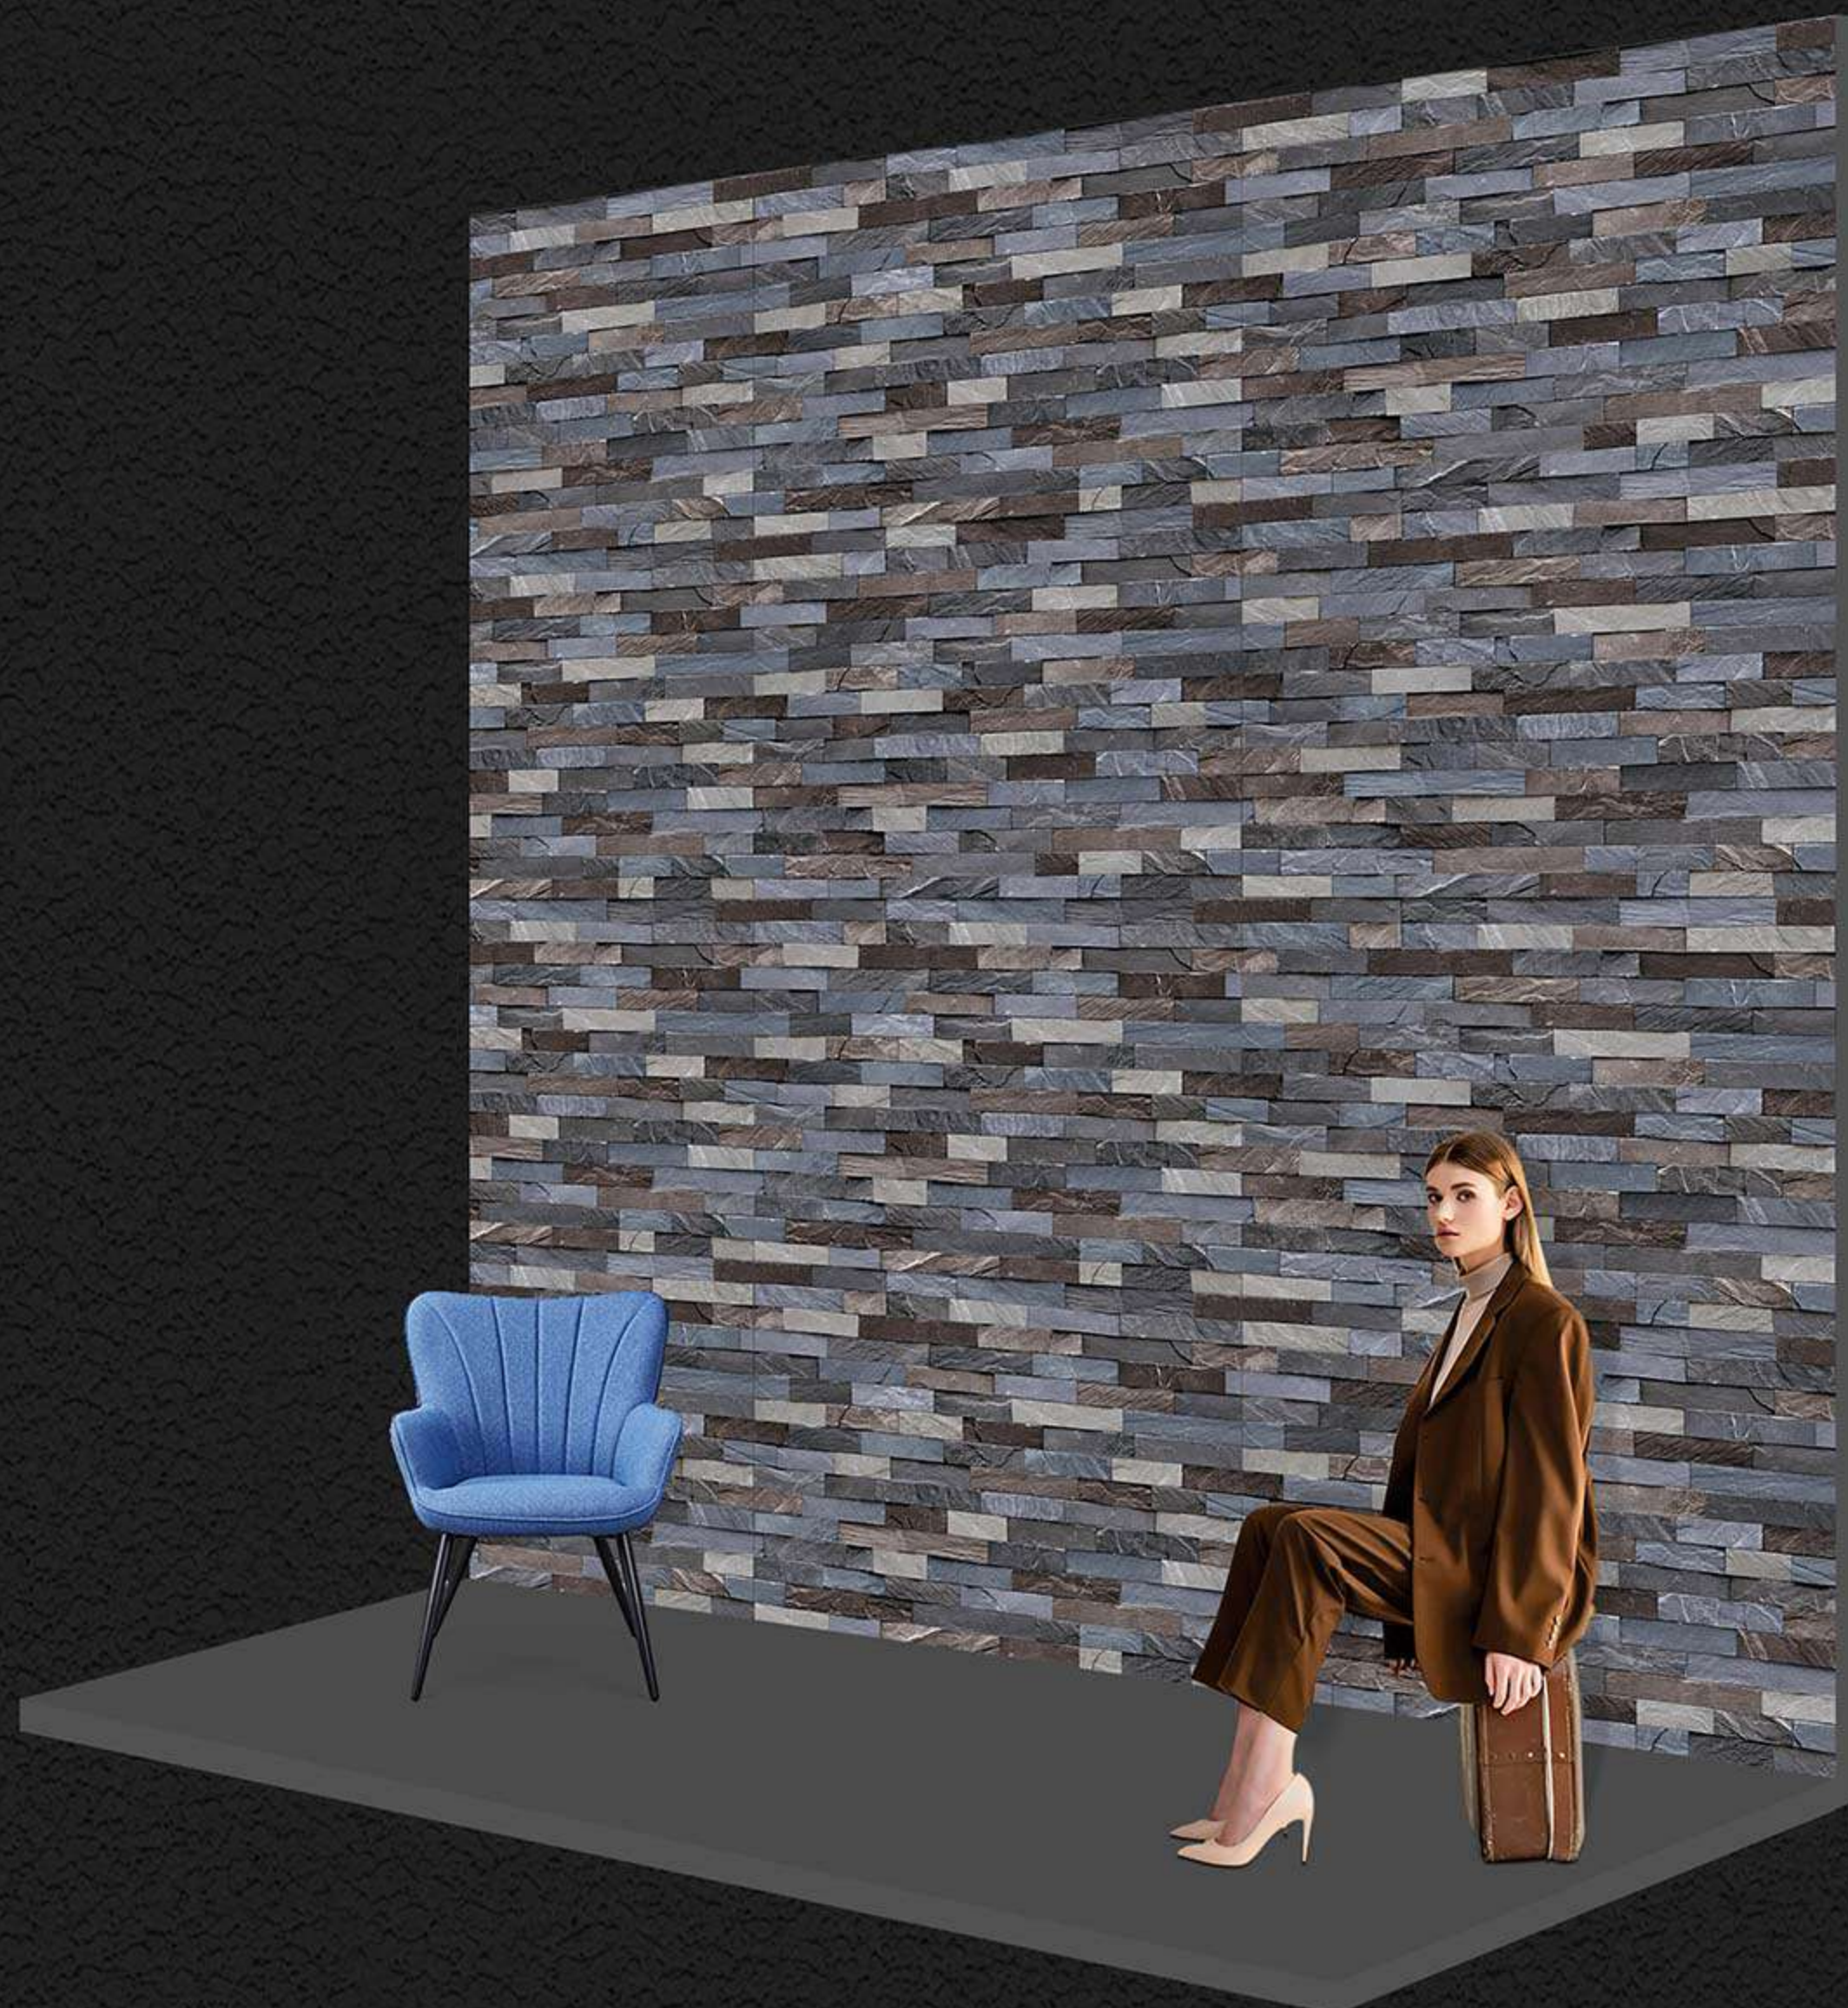

300x
450mm ■

High Depth •••
Elevation

IBERIA - 04

(R)

MATT FINISH

300x
450mm ■

High Depth •••
Elevation

IBERIA - 05