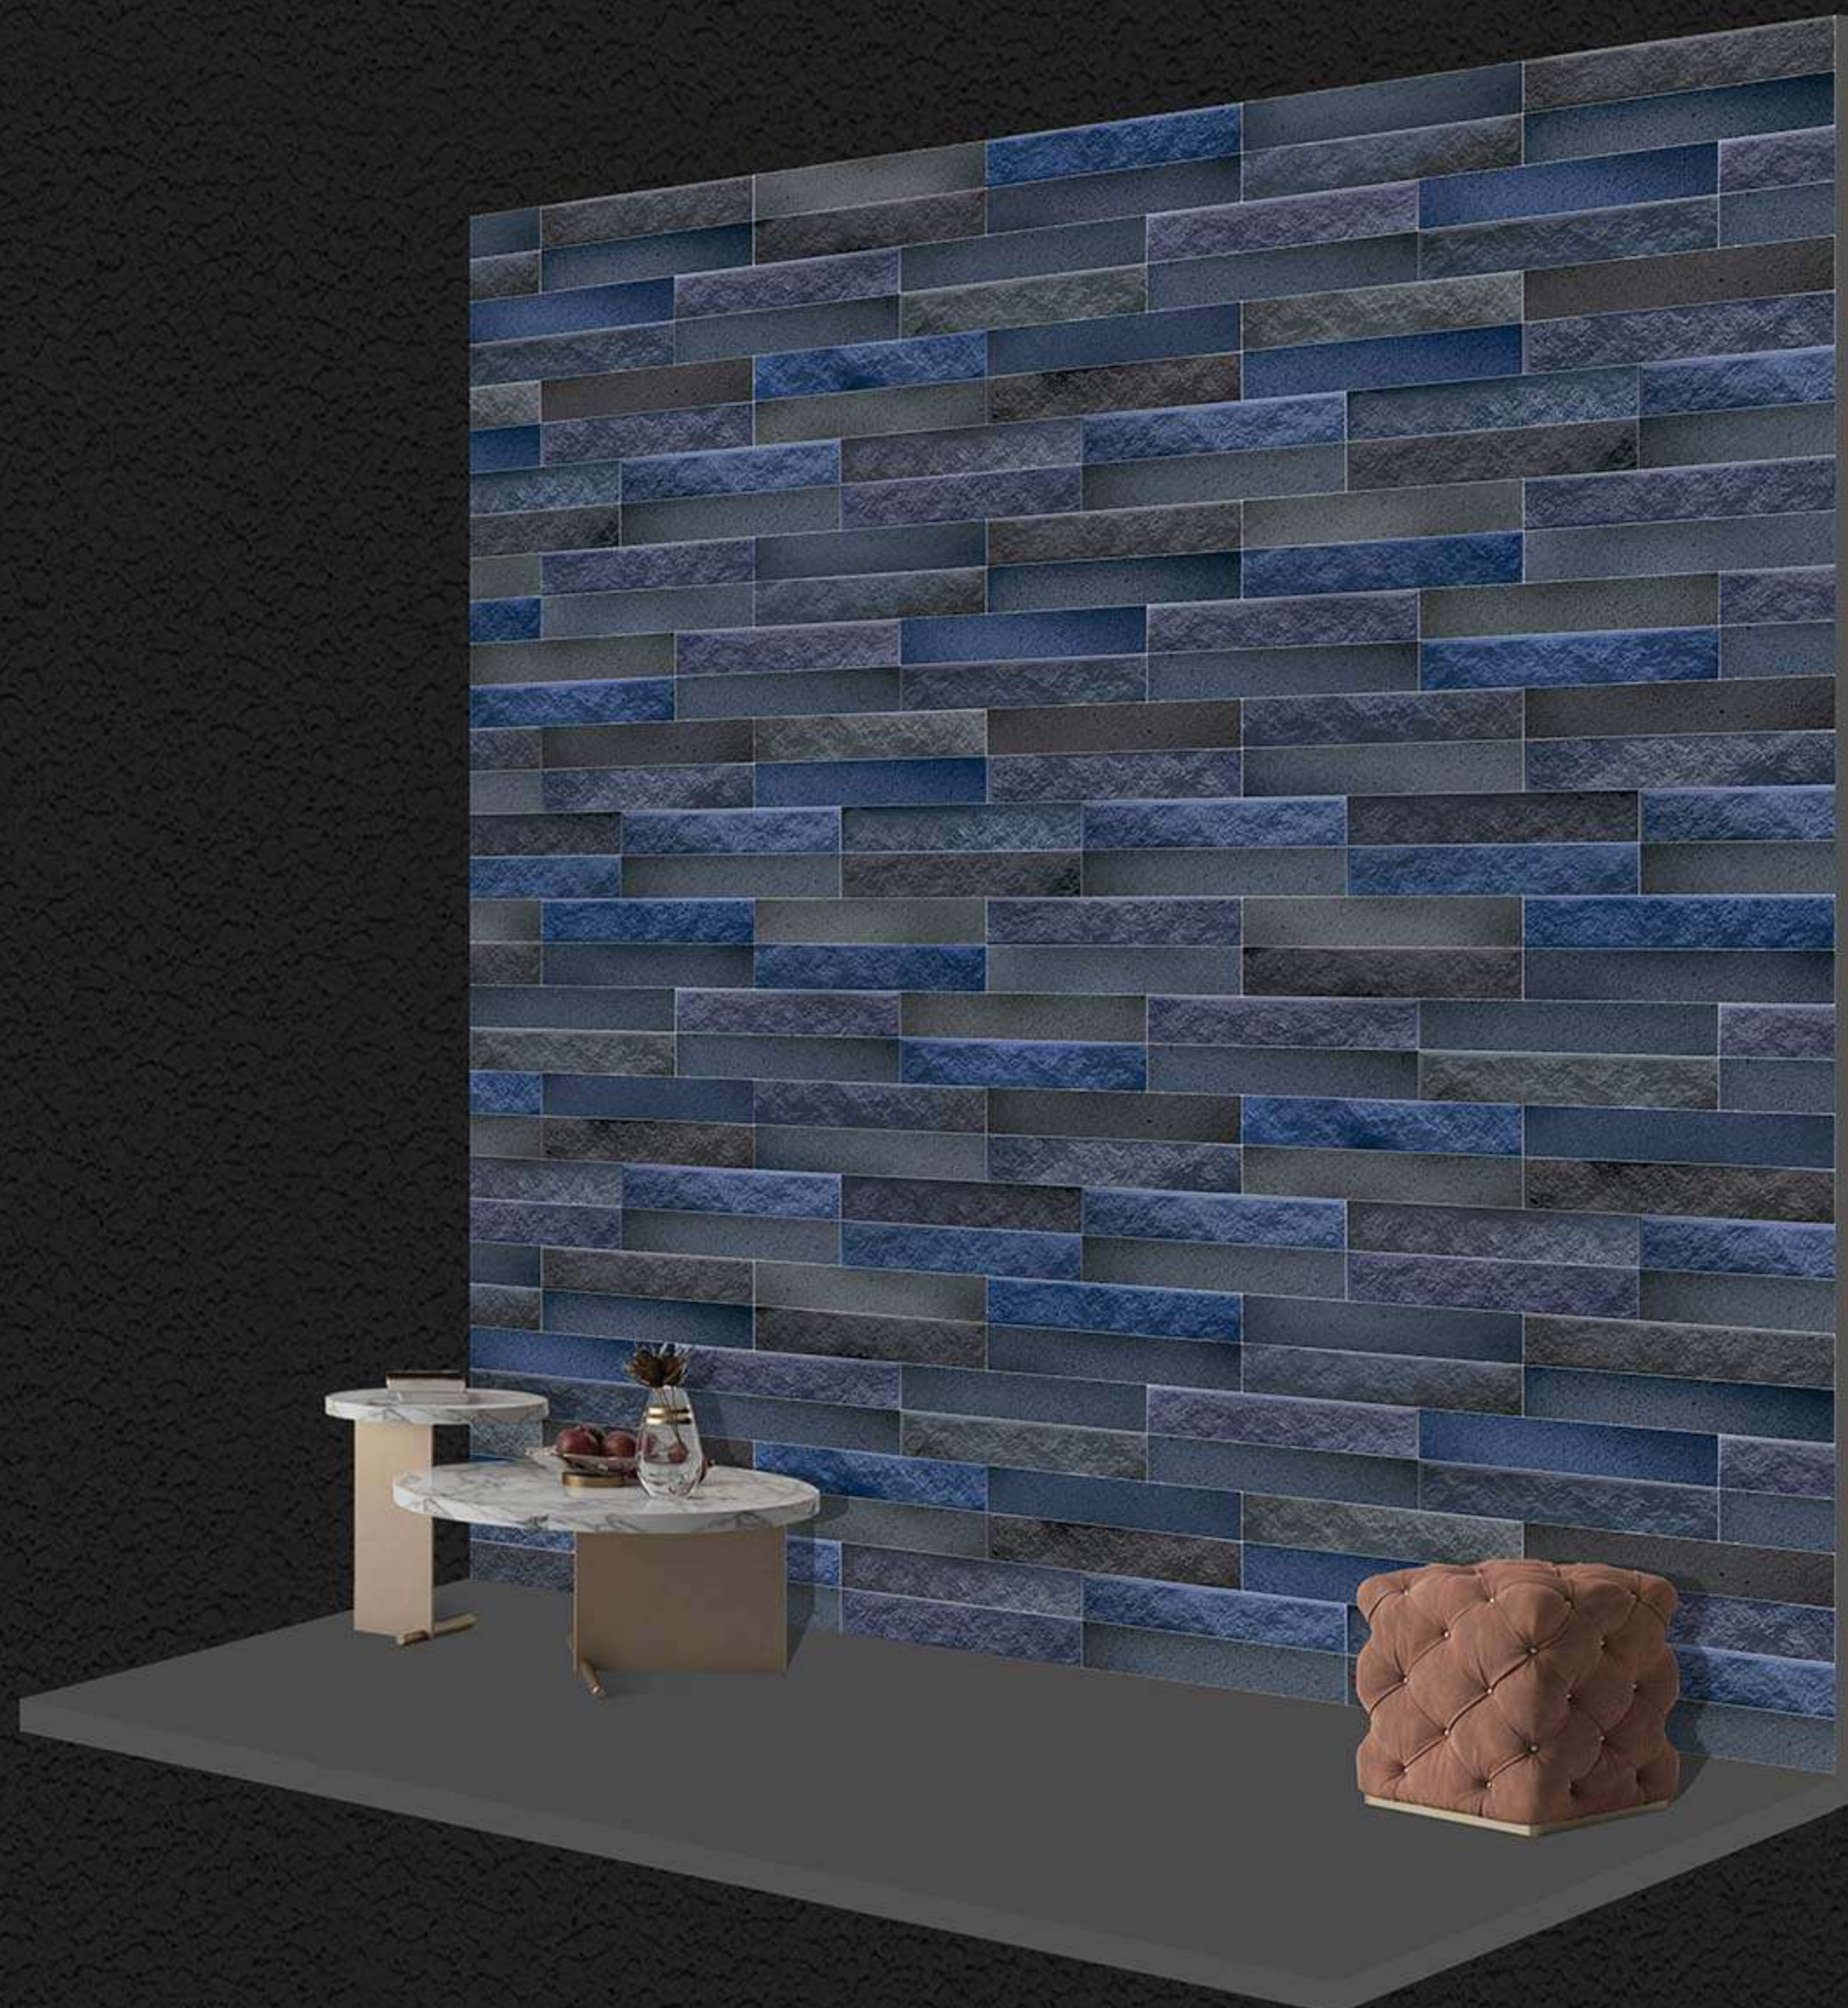

MATT FINISH

300x
450mm ■

High Depth ●●●
Elevation

SPARCO - 04

(R)

MATT FINISH

300x
450mm ■

High Depth •••
Elevation

SPARCO - 05

(R)

MATT FINISH

300x
450mm ■

High Depth •••
Elevation

SPARCO - 06

(R)

MATT FINISH