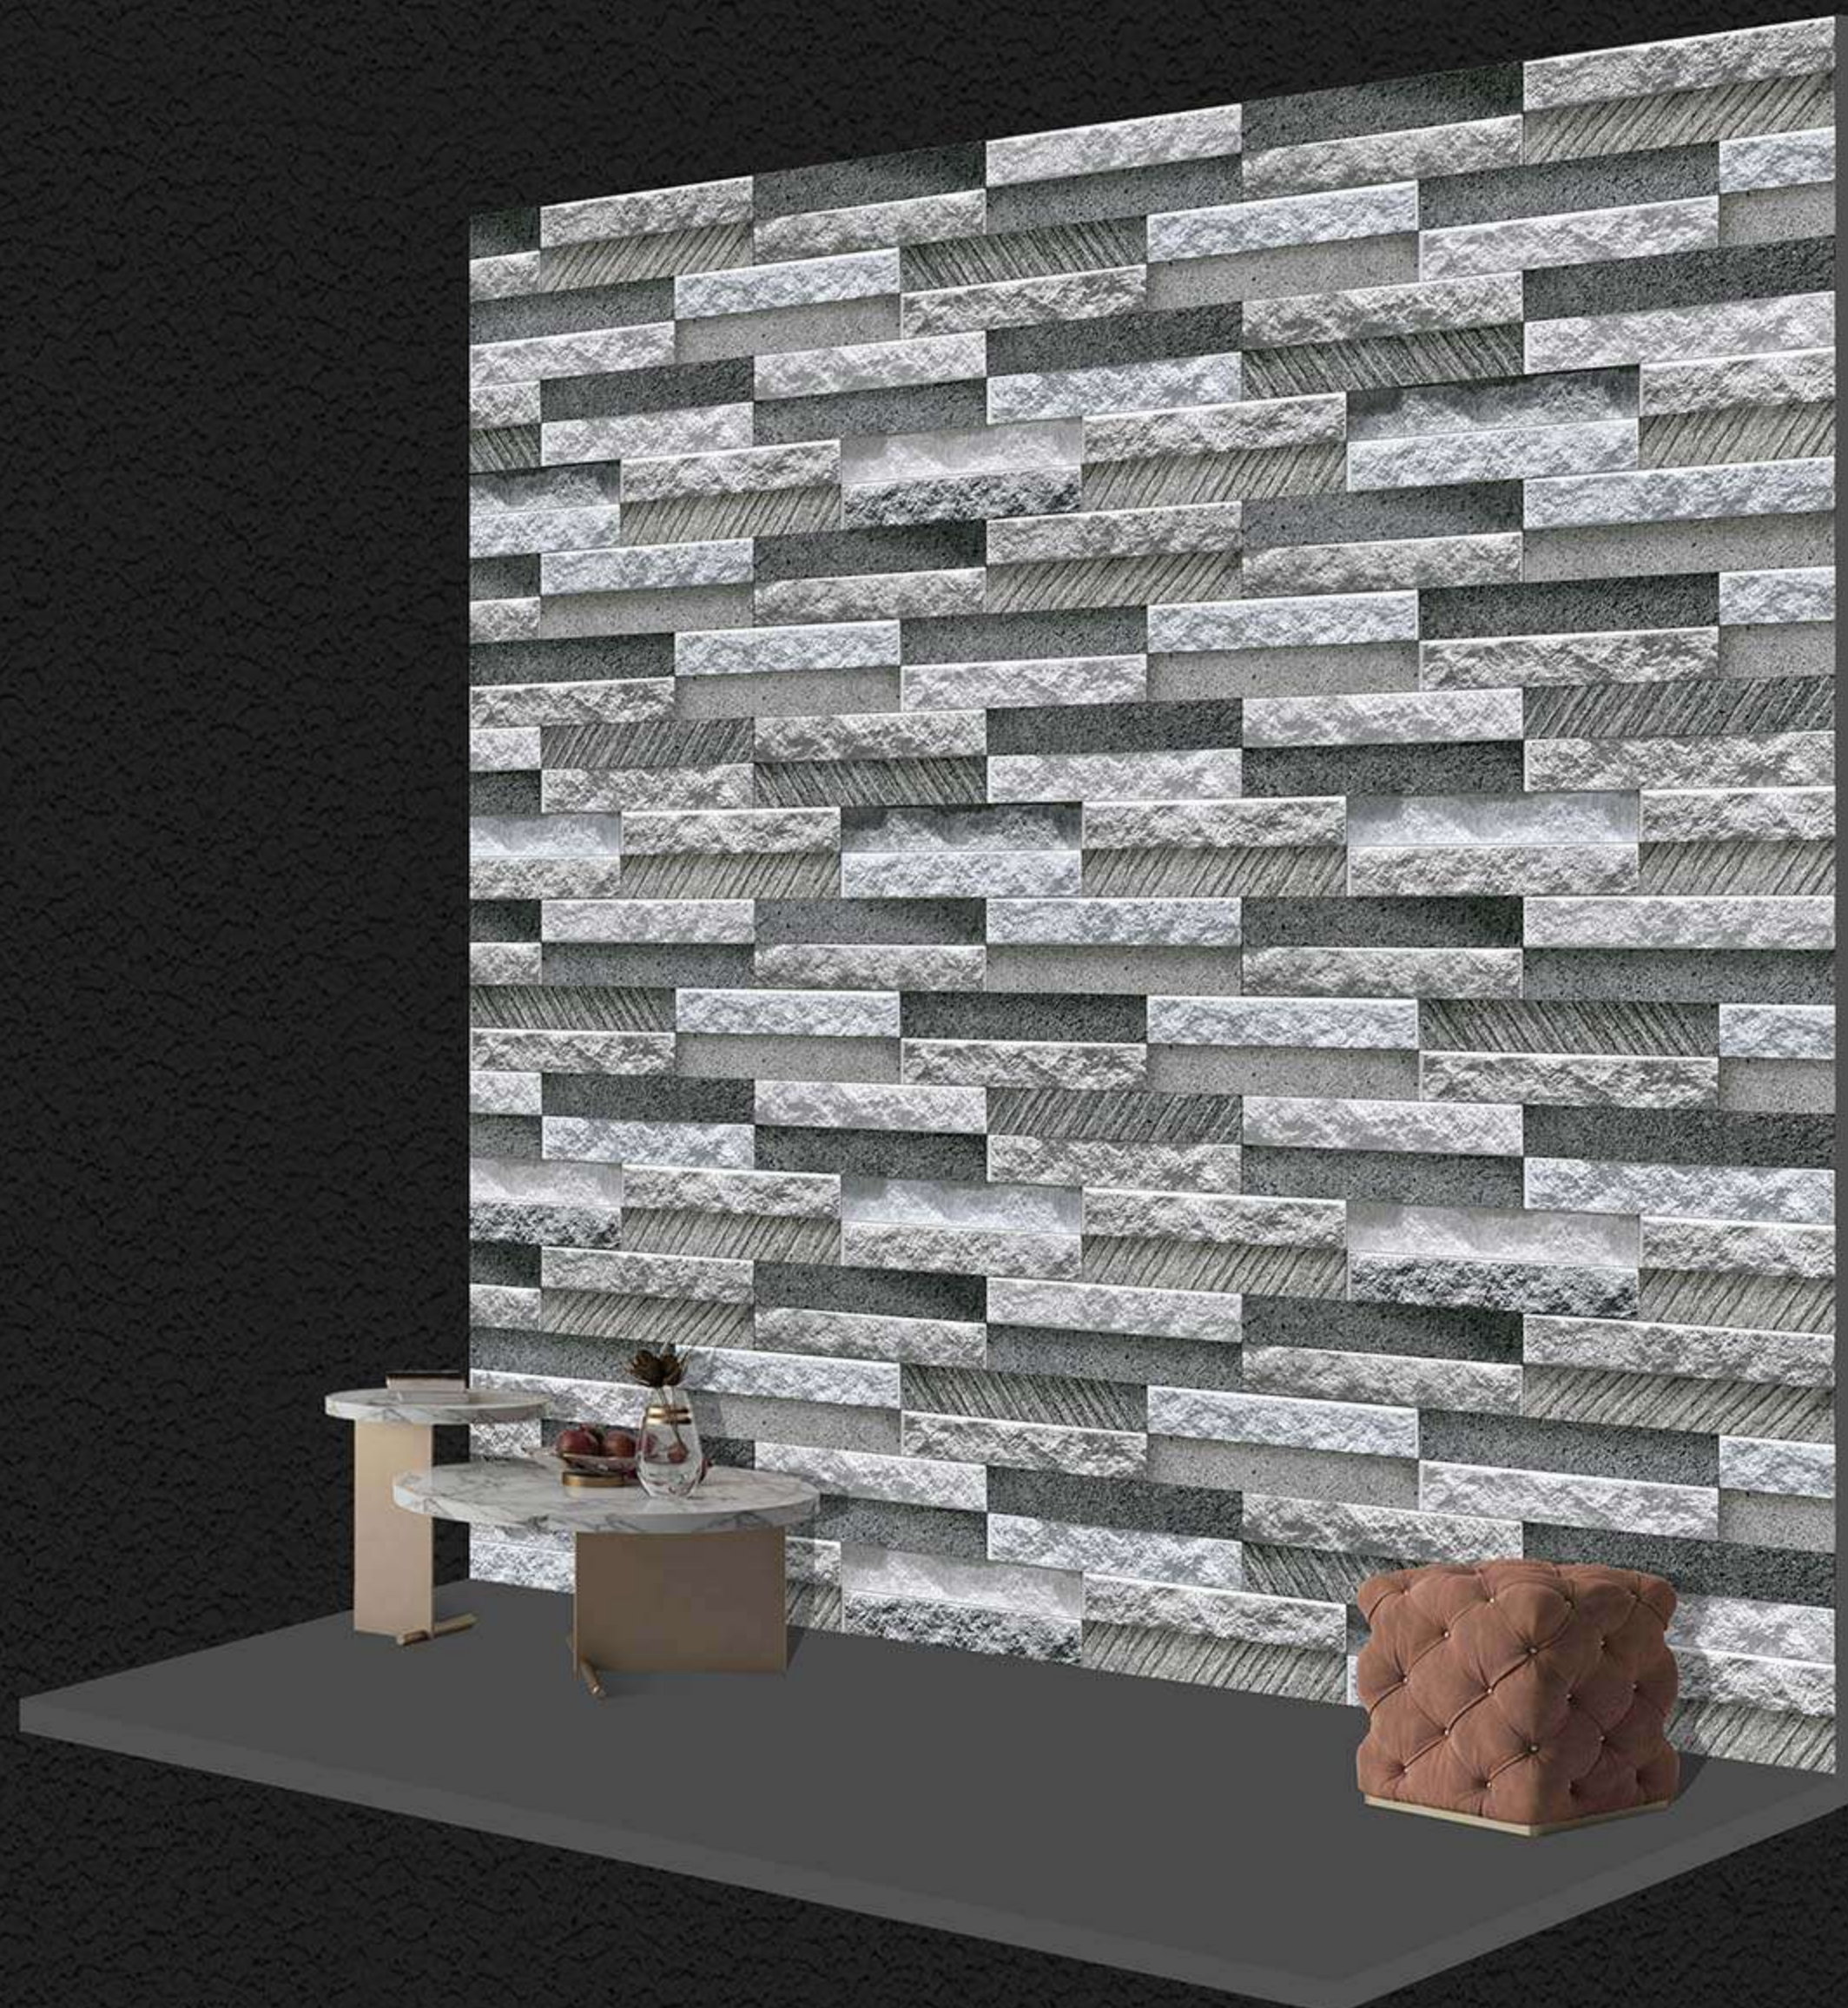

High Depth •••
Elevation

SPARCO - 02

(R)

MATT FINISH

300x
450mm ■

High Depth •••
Elevation

SPARCO - 03

(R)