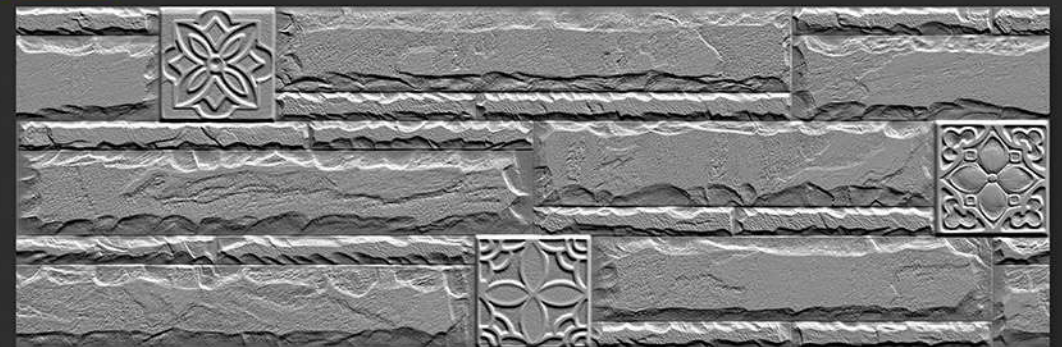

Volkswagen

HIGH DEPTH
ELEVATION

Natural Stone Tiles

The Tiles By Ceramica Are Crafted With A Keen Focus On Their Quality. Delivering High-end Products That Meet The Highest Quality Standards Is A Priority To Us. With Our Prime Goal Of Customer Satisfaction, We Create Tiles With Unique And Stylish Designs That Amplify The Beauty Of A Space. Our Tiles Are Accompanied By Various Features Like Durability, Easy Installation, Resistance To Heat, Resistance To Chemicals And Much More Making Them A Preferred Choice When Designing A Luxurious Space.

Our Tiles Become A Great Addition To A Space As Their Various Designs Bring Many Different Ambiences Like The Simple Elegance Of Nature, Grand Charm Of Marble, Decorative Aspect Of Modernity And Much More To The Place. The Tiles By Ceramica Are The Perfect Choice To Create A Modern Space As They Are Manufactured Keeping In Mind The Needs Of Urban Space. So, Explore Our Grand Collection Of Tiles To Design Your Dream Space.

3D Punch