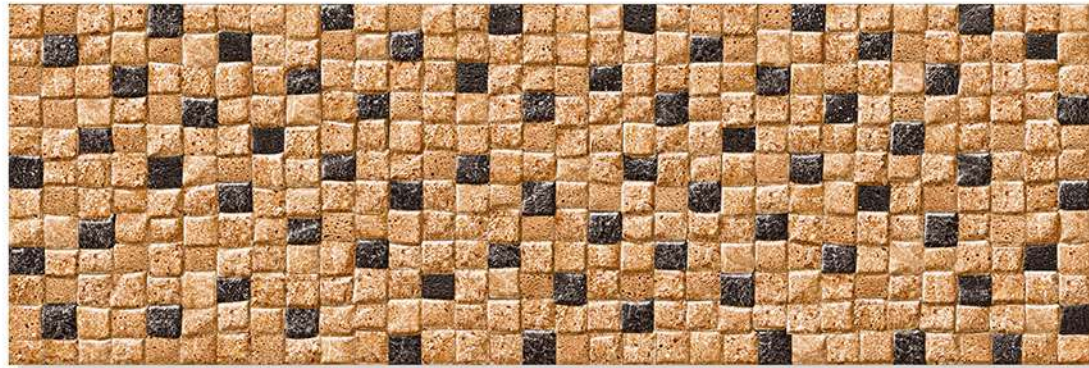

HIGH DEPTH ELEVATION

200X600 MM
MATT FINISH