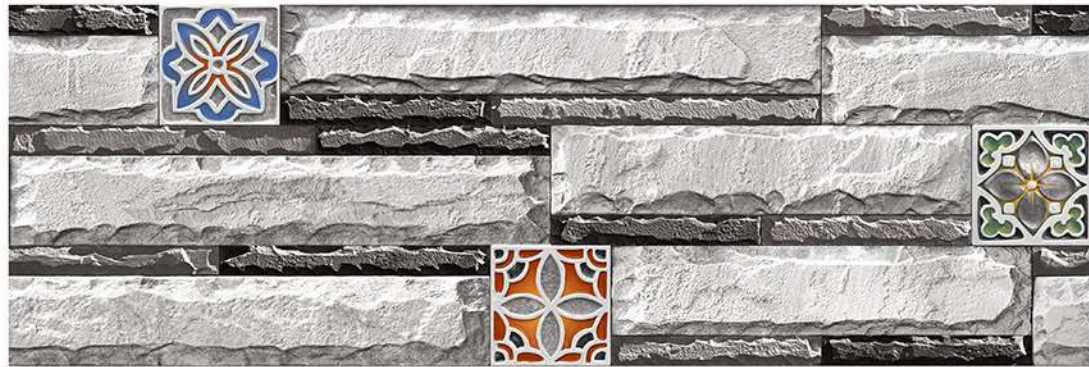

HIGH DEPTH ELEVATION

200X600 MM
MATT FINISH