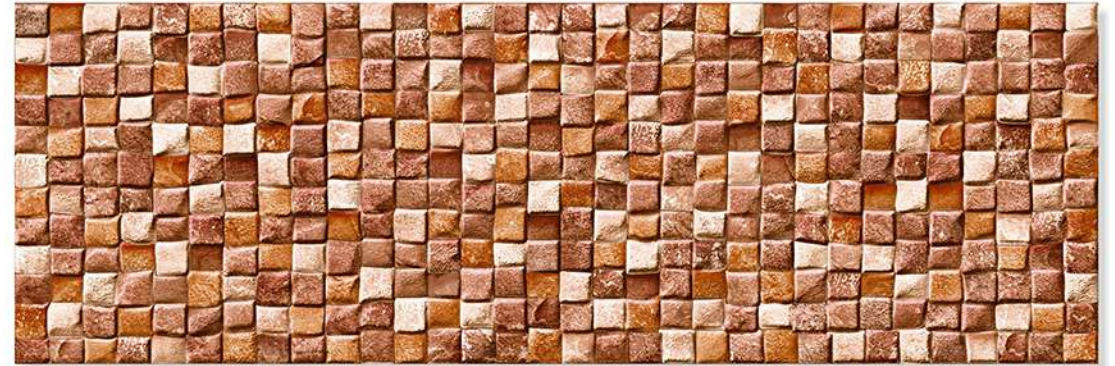

Unique Natural Stone

KIA - 10