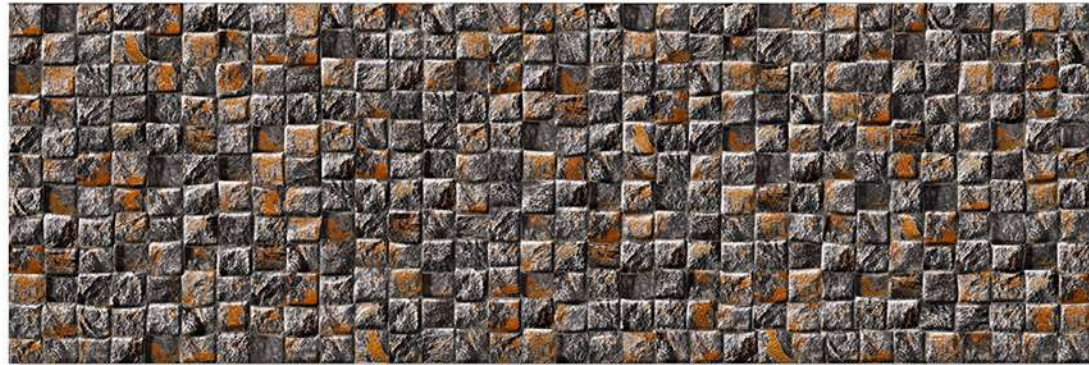

HIGH DEPTH ELEVATION

200X600 MM
MATT FINISH