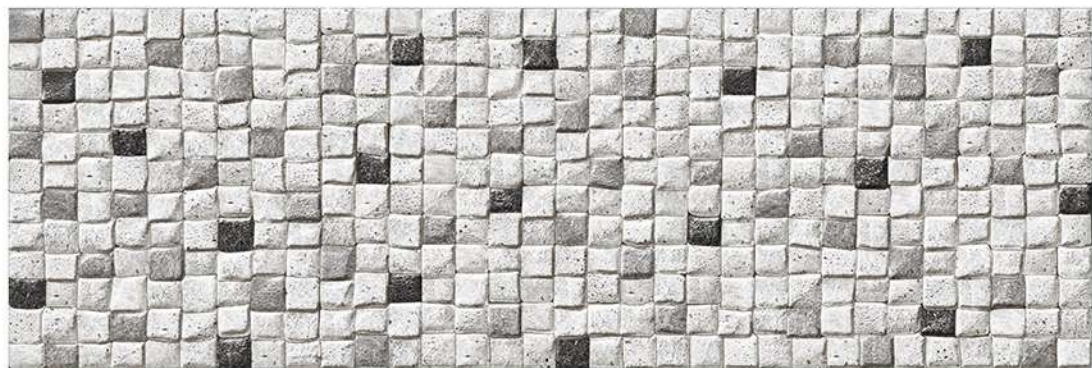

HIGH DEPTH ELEVATION

200X600 MM
MATT FINISH