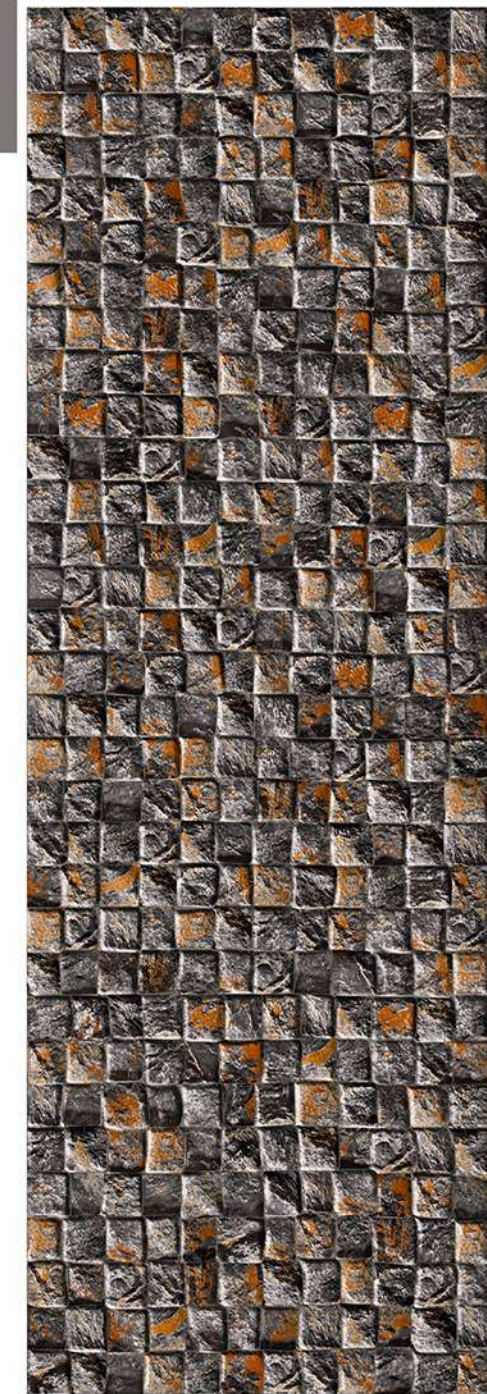

# HIGH DEPTH ELEVATION

200X600 MM  
MATT FINISH

HIGH-DEEP  
PUNCH

HIGH TECH  
BODY

NATURAL  
LOOK

HIGH  
STRENGTH

RANDOM  
FACE

QUALITY PRODUCT