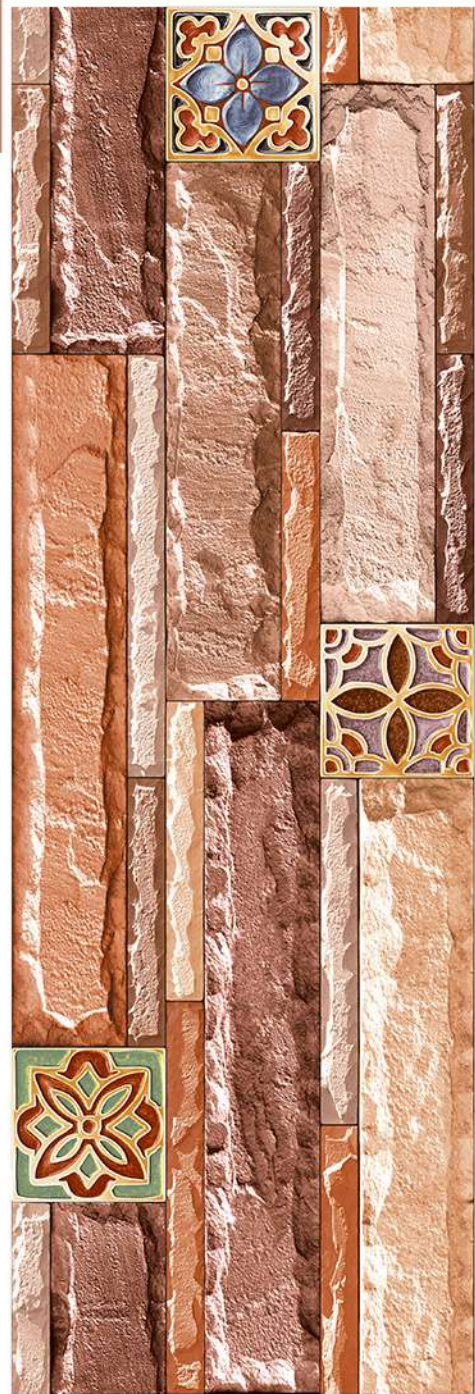

200X600 MM
MATT FINISH

HIGH DEPTH
ELEVATION

QUALITY PRODUCT

HIGH-DEEP
PUNCH

HIGH TECH
BODY

NATURAL
LOOK

HIGH
STRENGTH

RANDOM
FACE