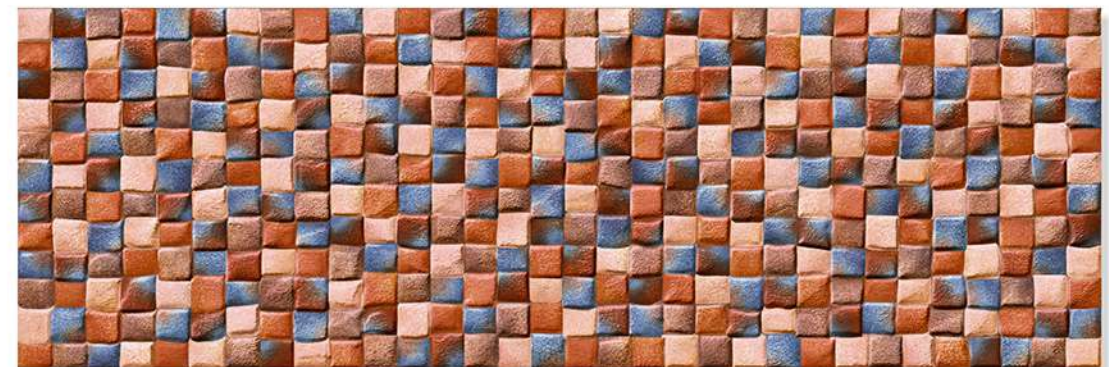

Unique Natural Stone

KIA - 04