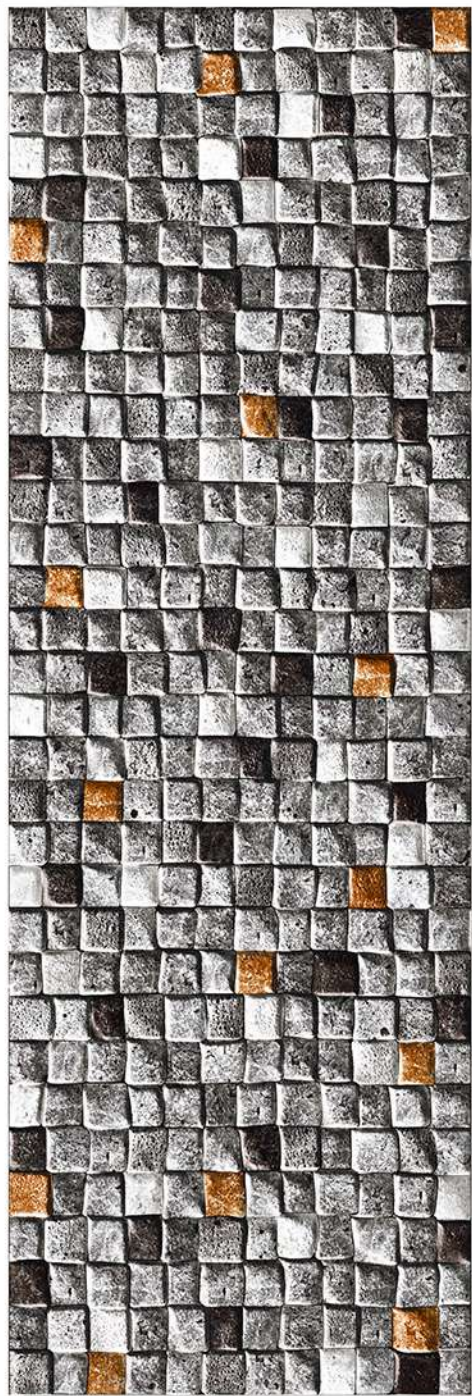

Unique Natural Stone

QUALITY PRODUCT

200X600 MM  
MATT FINISH

HIGH DEPTH  
ELEVATION 

QUALITY PRODUCT

HIGH-DEEP  
PUNCH

HIGH TECH  
BODY

NATURAL  
LOOK