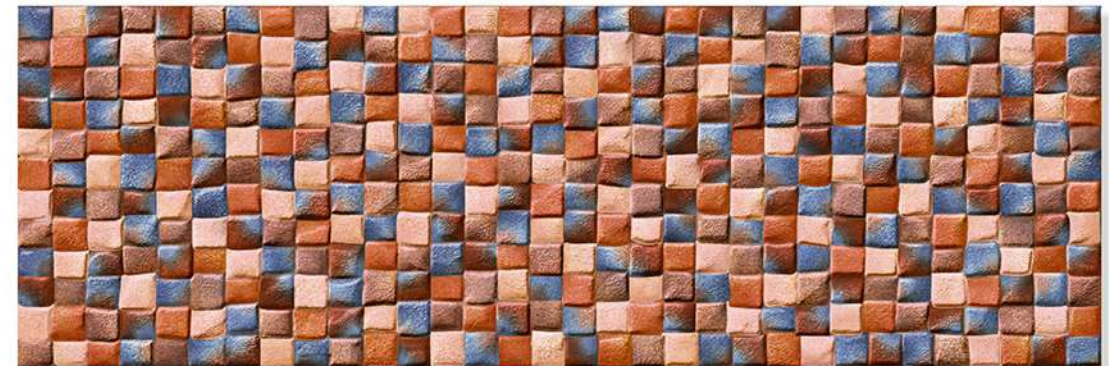

Unique Natural Stone

KIA - 04