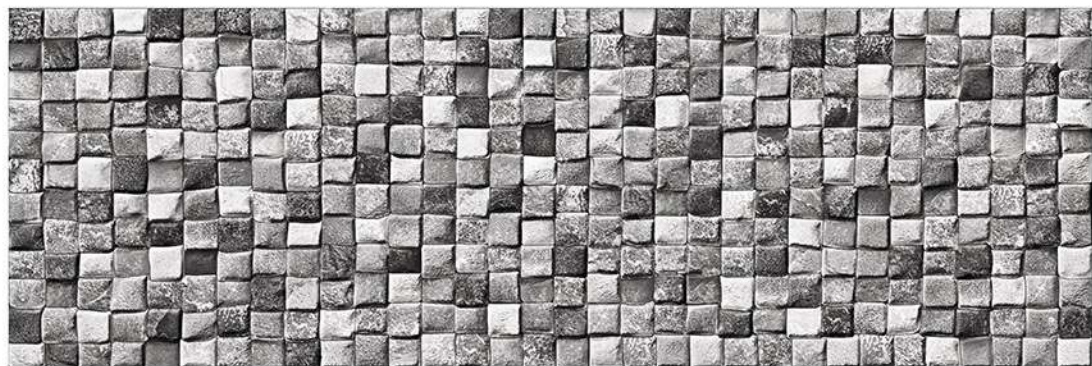

HIGH DEPTH ELEVATION

200X600 MM
MATT FINISH