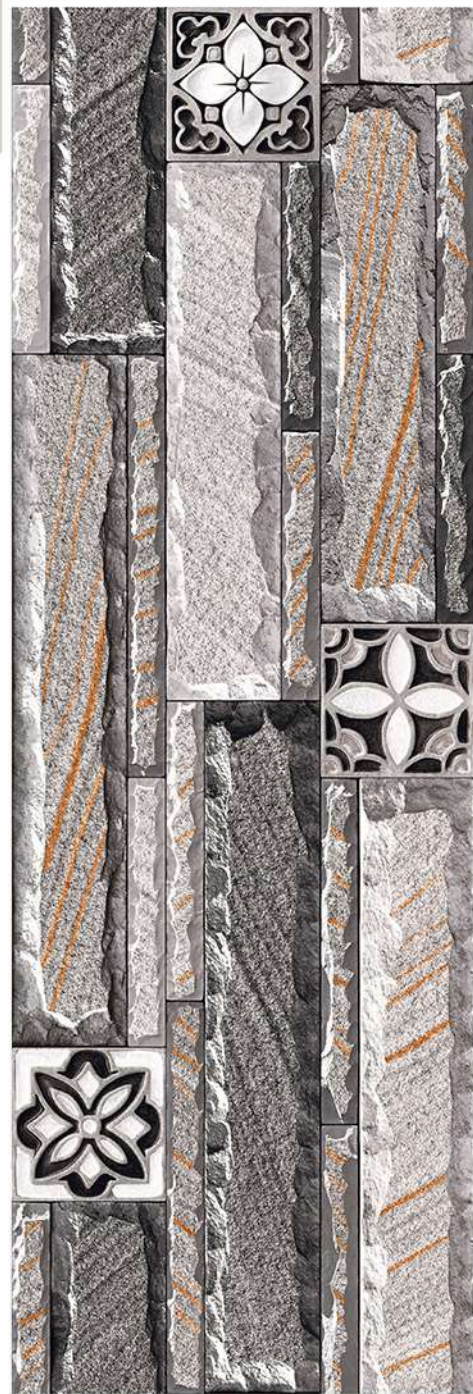

QUALITY PRODUCT

Unique Natural Stone

200X600 MM  
MATT FINISH

HIGH DEPTH  
ELEVATION 

QUALITY PRODUCT

HIGH-DEEP  
PUNCH

HIGH TECH  
BODY

NATURAL  
LOOK