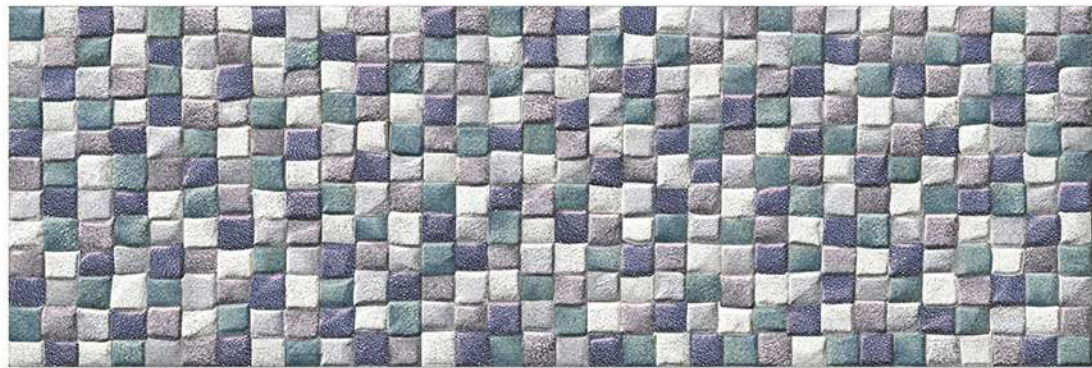

HIGH DEPTH ELEVATION

200X600 MM
MATT FINISH