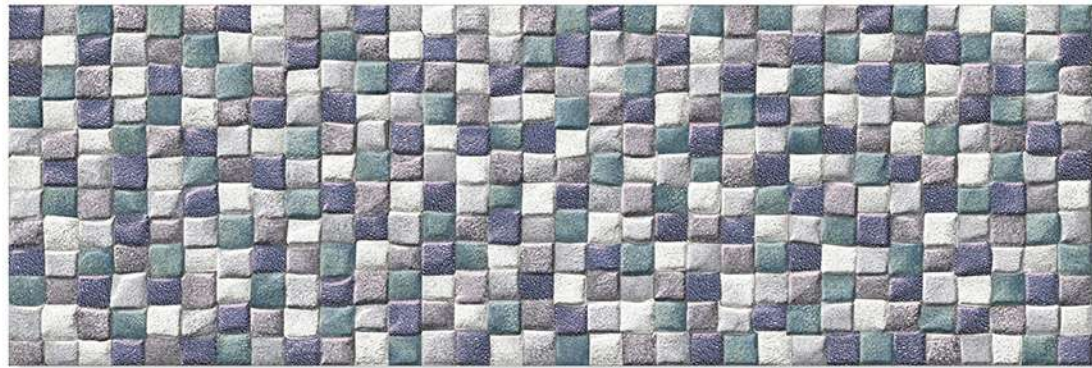

HIGH DEPTH ELEVATION

200X600 MM
MATT FINISH