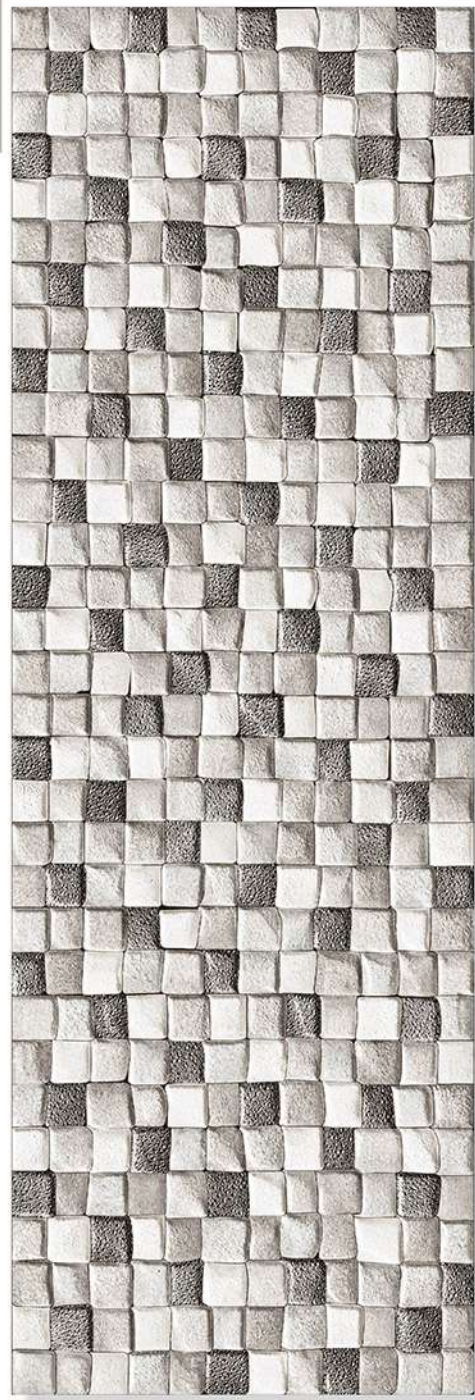

KIA - 05

Unique Natural Stone

200X600 MM  
MATT FINISH

HIGH DEPTH  
ELEVATION 

QUALITY PRODUCT

HIGH-DEEP  
PUNCH

HIGH TECH  
BODY

NATURAL  
LOOK