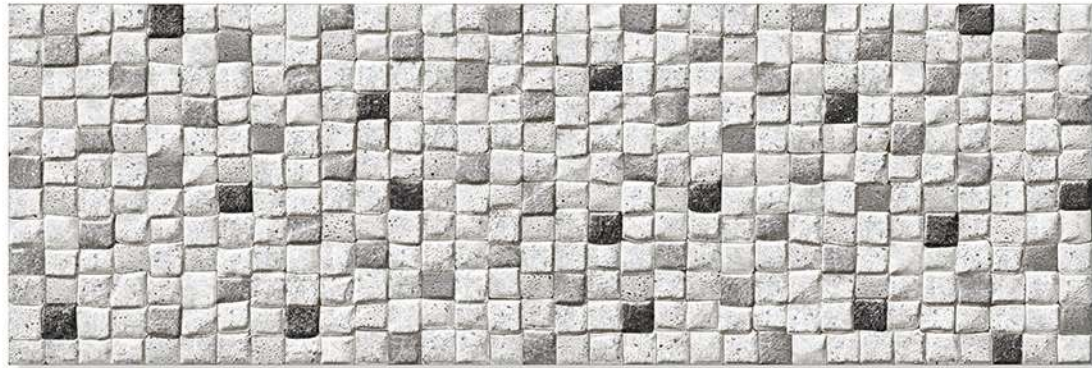

HIGH DEPTH ELEVATION

200X600 MM
MATT FINISH