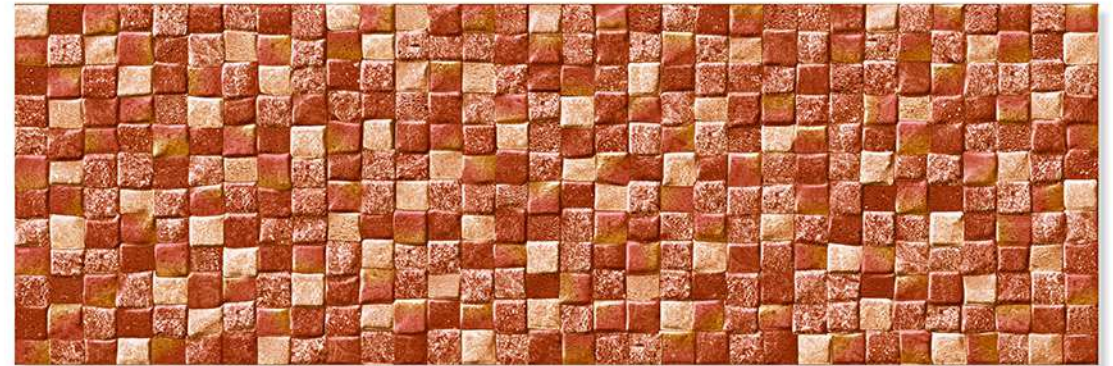

Unique Natural Stone

KIA - 16