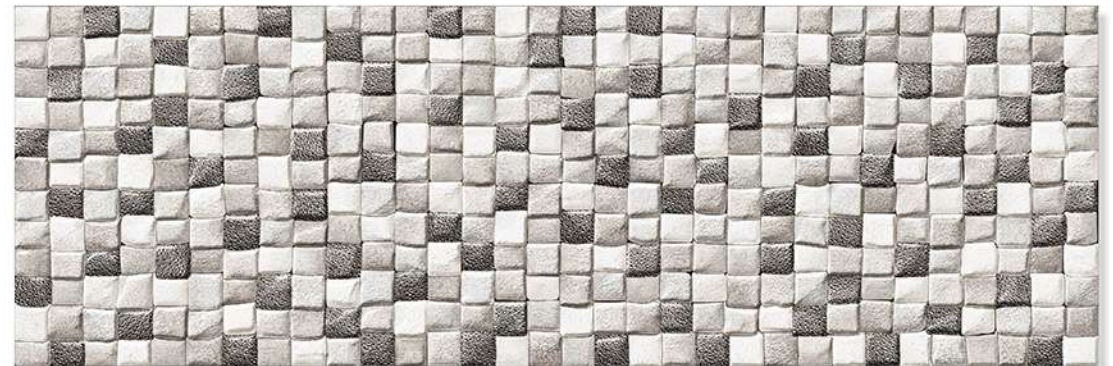

Unique Natural Stone

KIA - 06