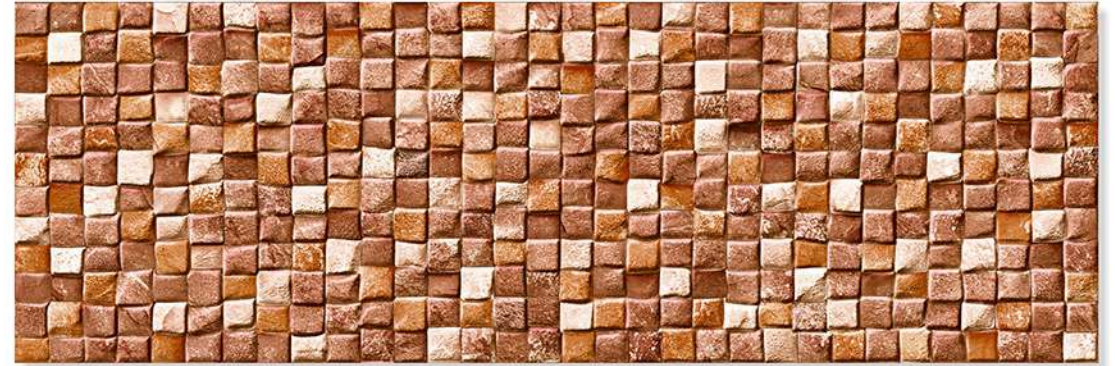

Unique Natural Stone

KIA - 10