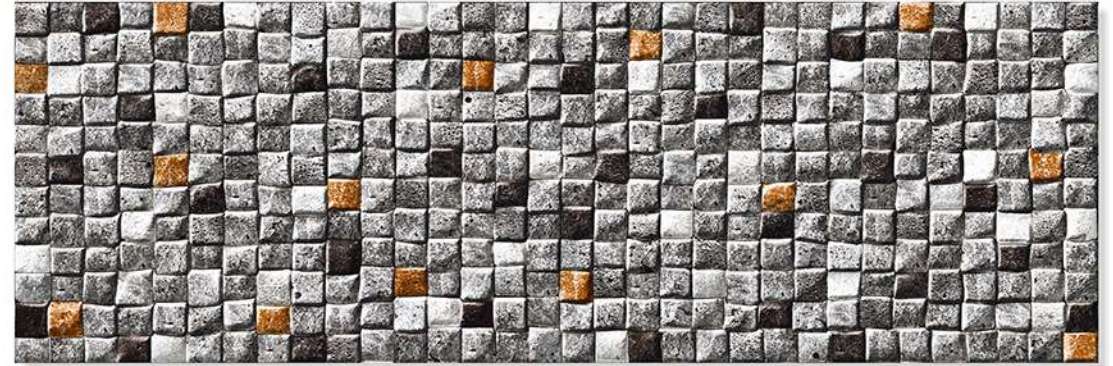

Unique Natural Stone

KIA - 08