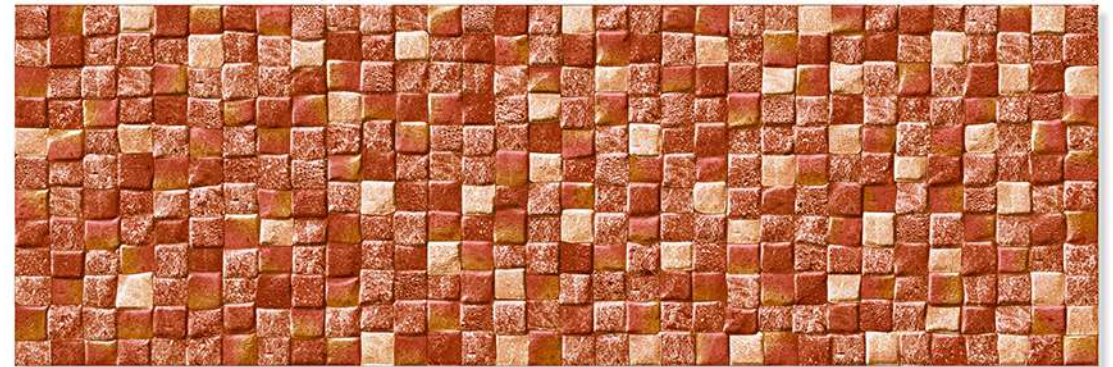

Unique Natural Stone

KIA - 16