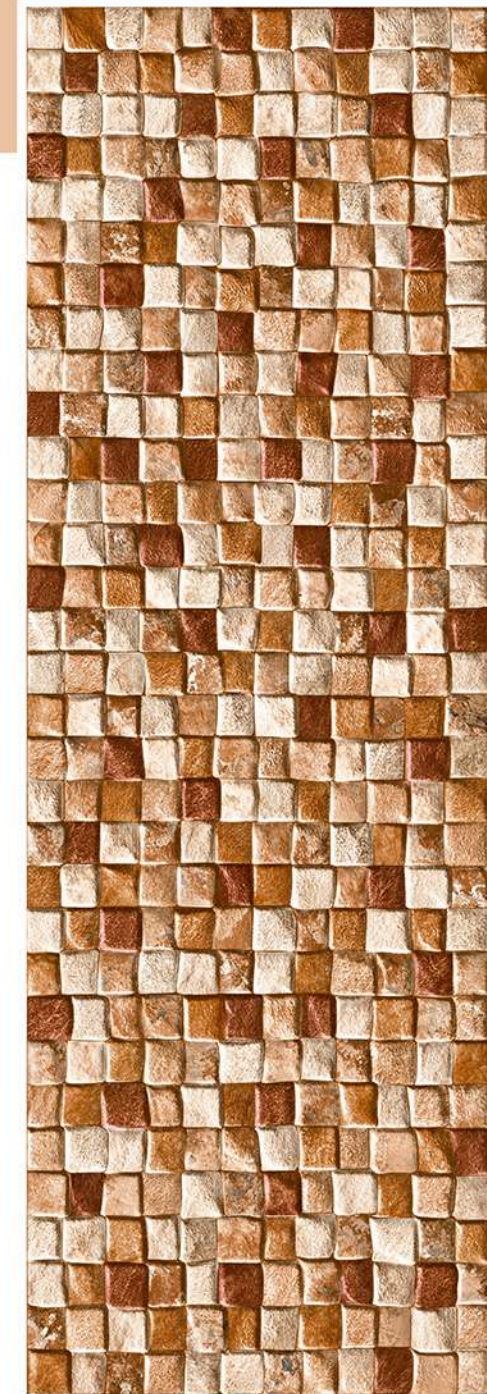

# HIGH DEPTH ELEVATION

200X600 MM  
MATT FINISH

HIGH-DEEP  
PUNCH

HIGH TECH  
BODY

NATURAL  
LOOK

HIGH  
STRENGTH

RANDOM  
FACE

QUALITY PRODUCT