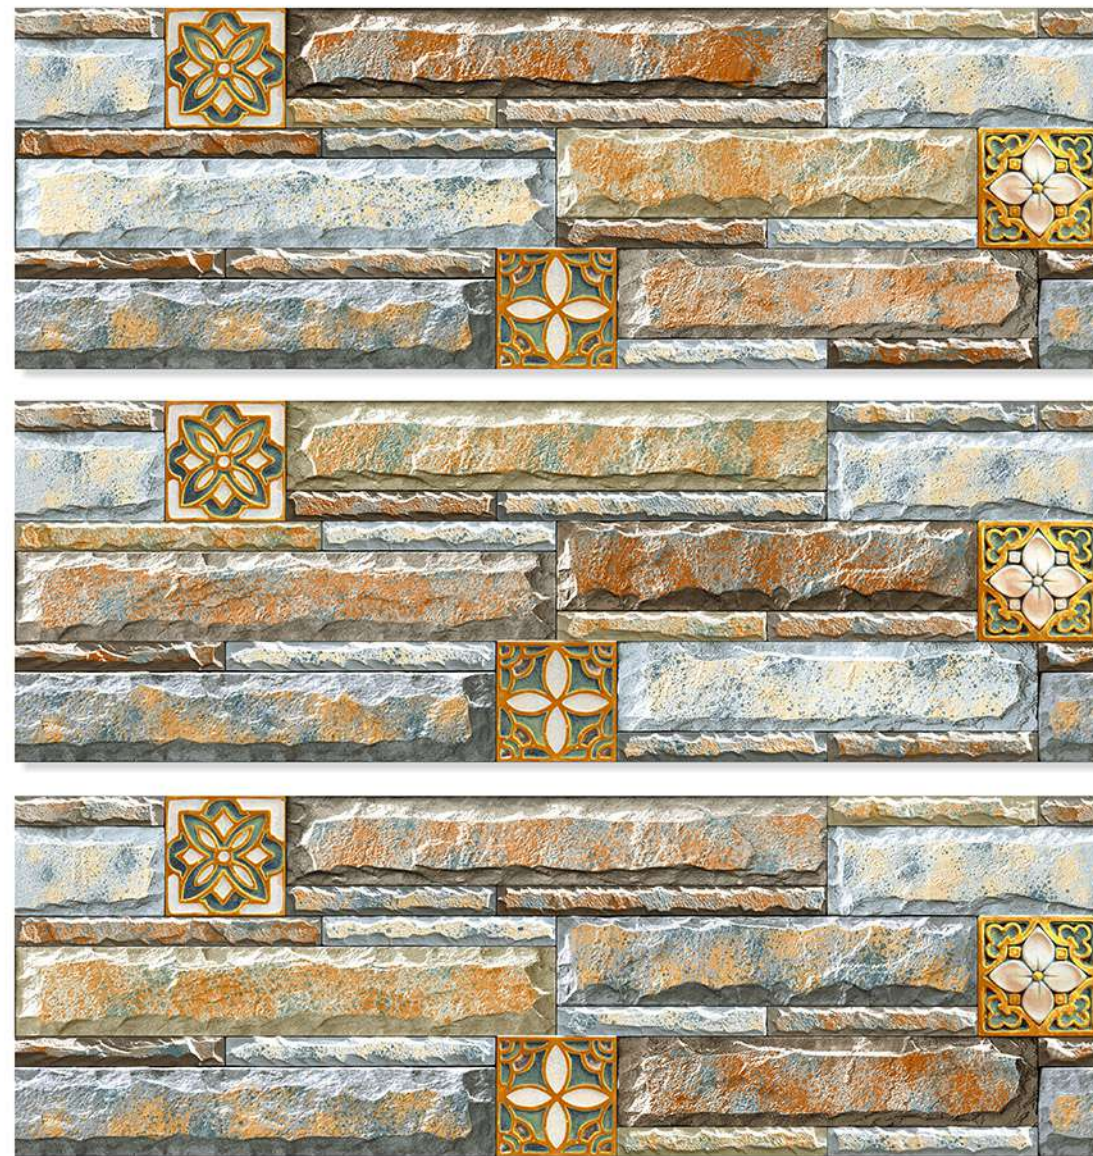

Unique Natural Stone

VOLKSWAGEN - 04