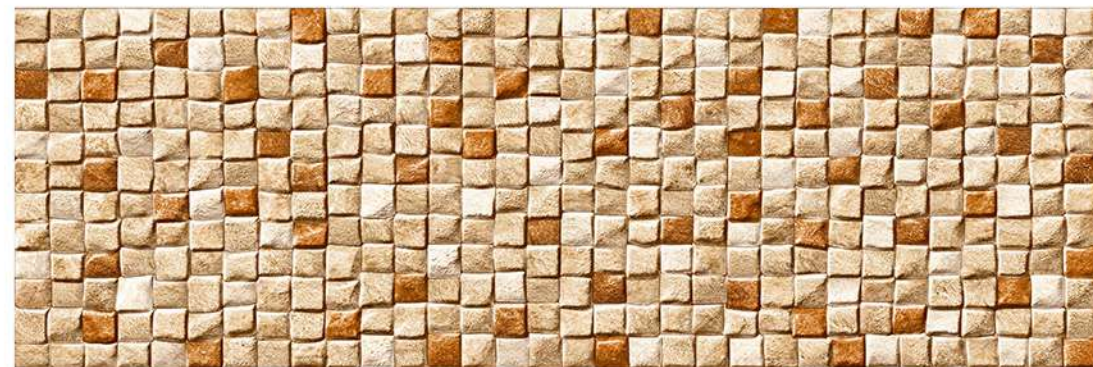

Unique Natural Stone

KIA - 12