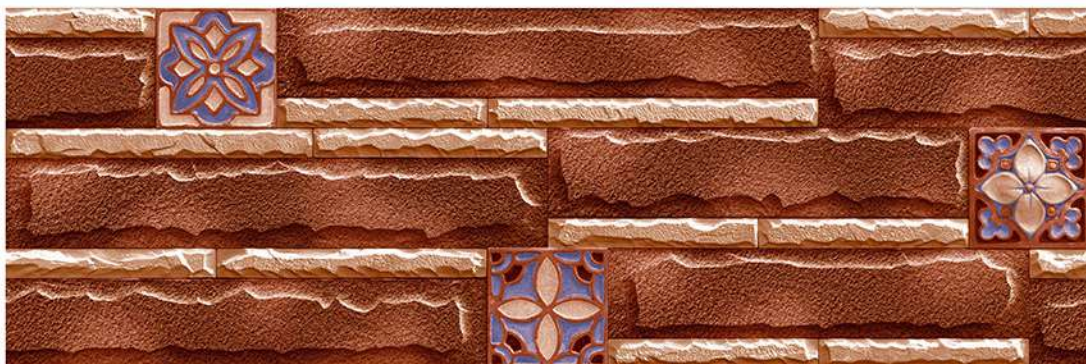

HIGH DEPTH ELEVATION

200X600 MM
MATT FINISH