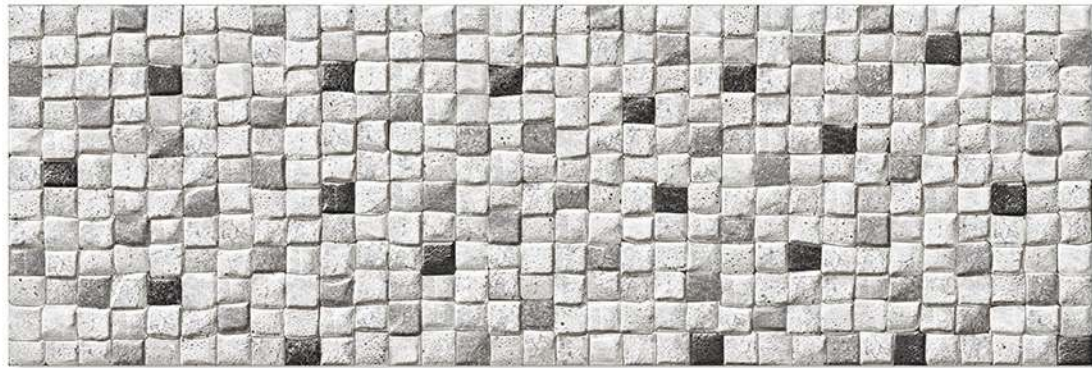

HIGH DEPTH ELEVATION

200X600 MM
MATT FINISH