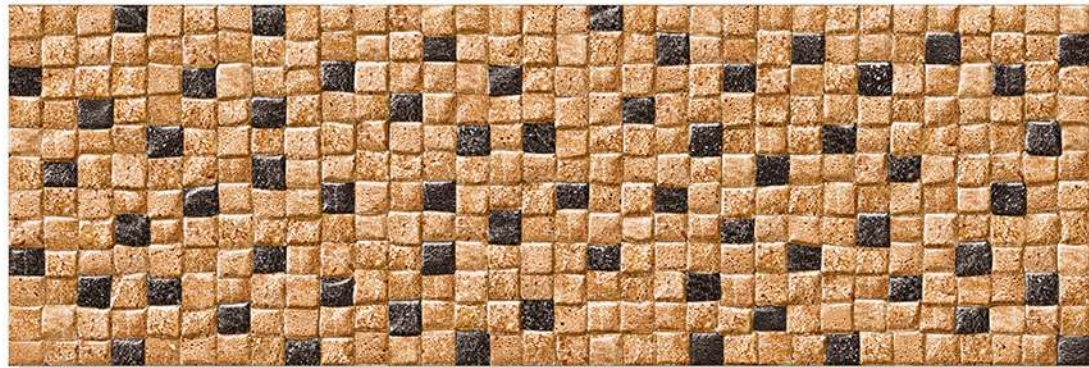

HIGH DEPTH ELEVATION

200X600 MM
MATT FINISH