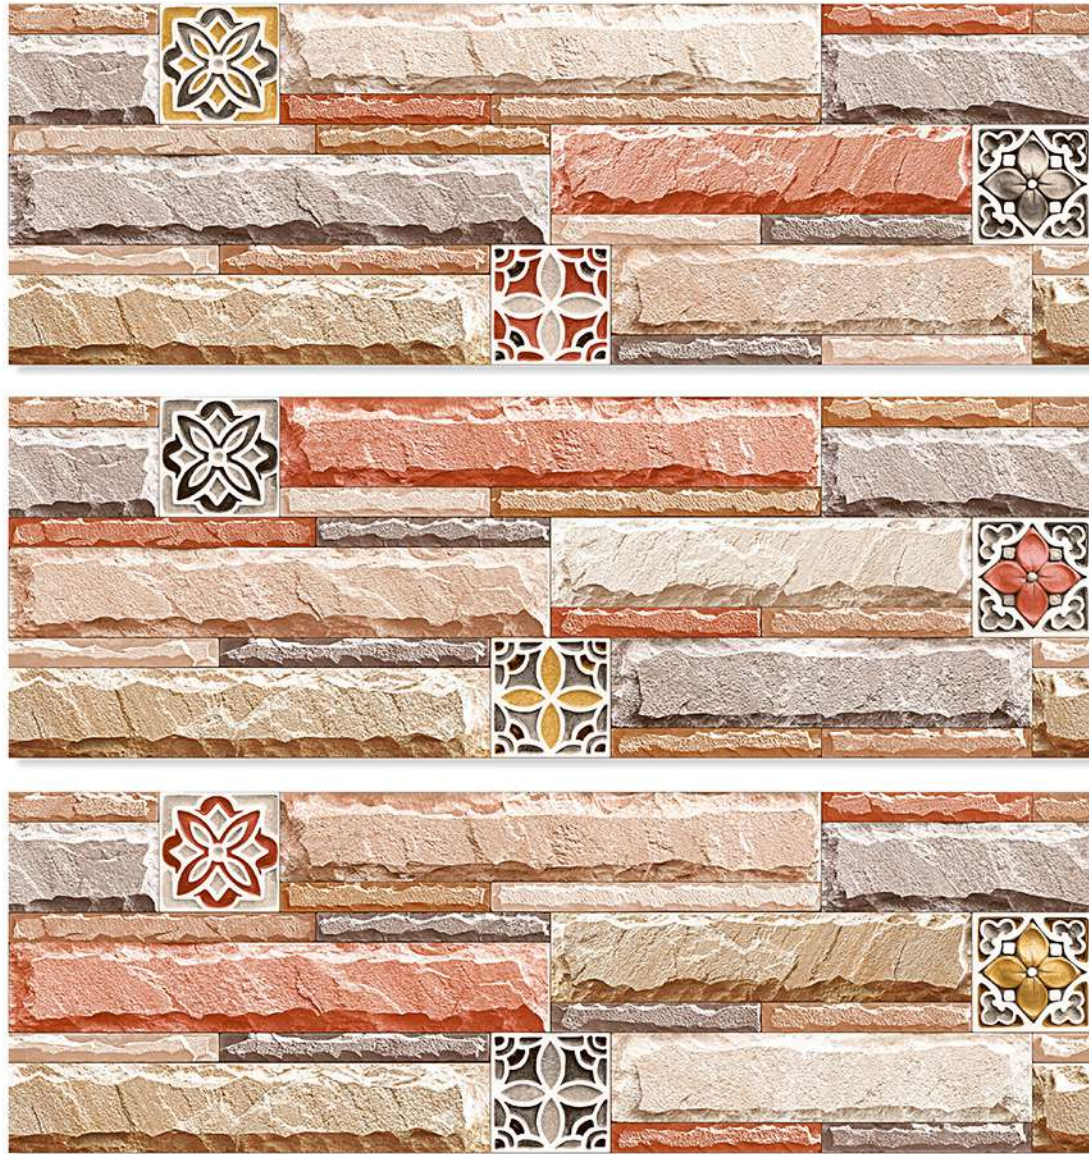

HIGH DEPTH ELEVATION

200X600 MM
MATT FINISH

HIGH-DEEP
PUNCH

HIGH TECH
BODY

NATURAL
LOOK

HIGH
STRENGTH

RANDOM
FACE