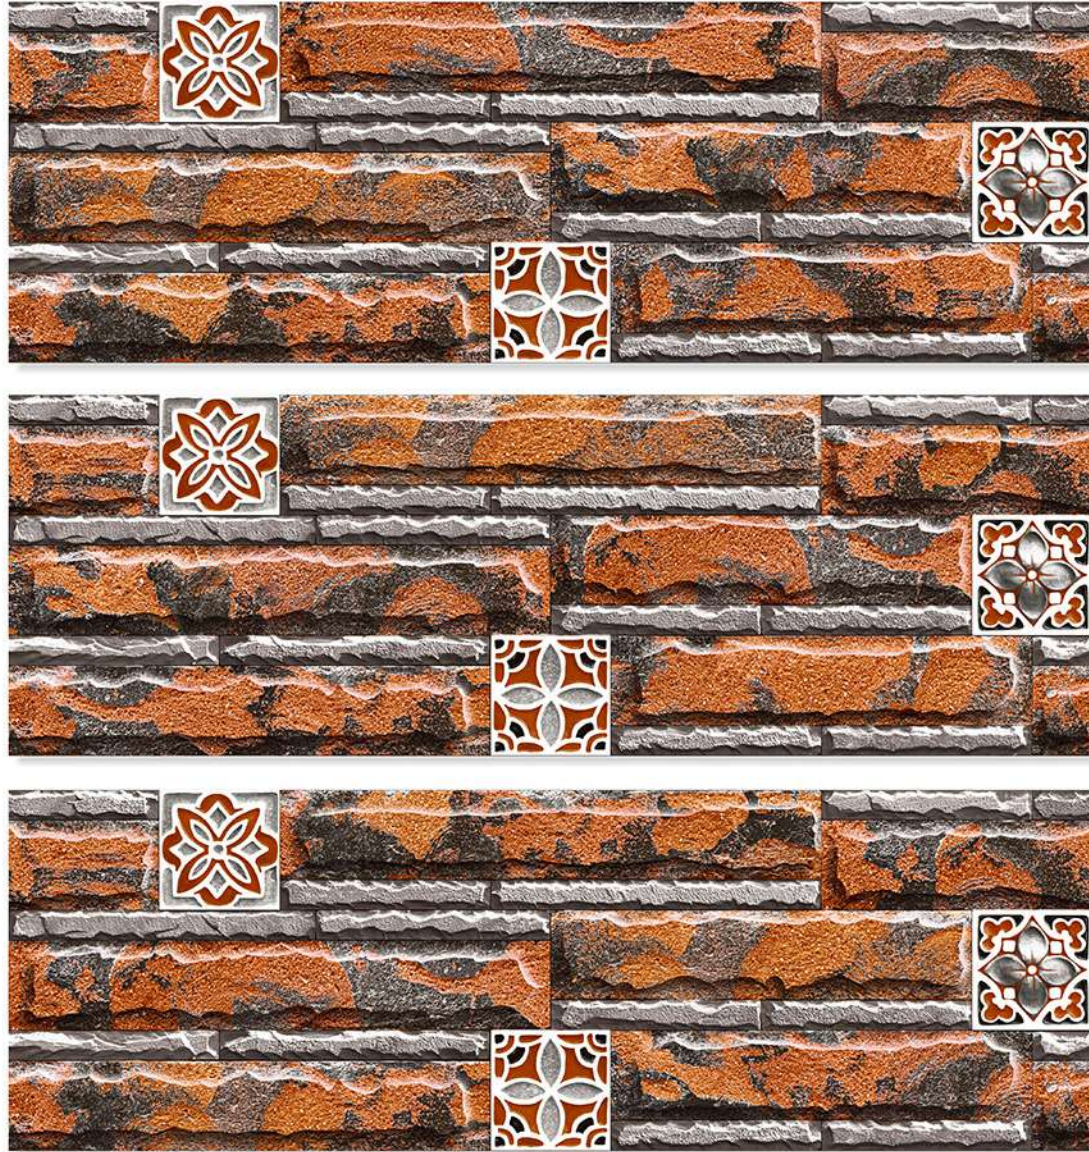

HIGH DEPTH ELEVATION

200X600 MM
MATT FINISH

HIGH-DEEP
PUNCH

HIGH TECH
BODY

NATURAL
LOOK

HIGH
STRENGTH

RANDOM
FACE