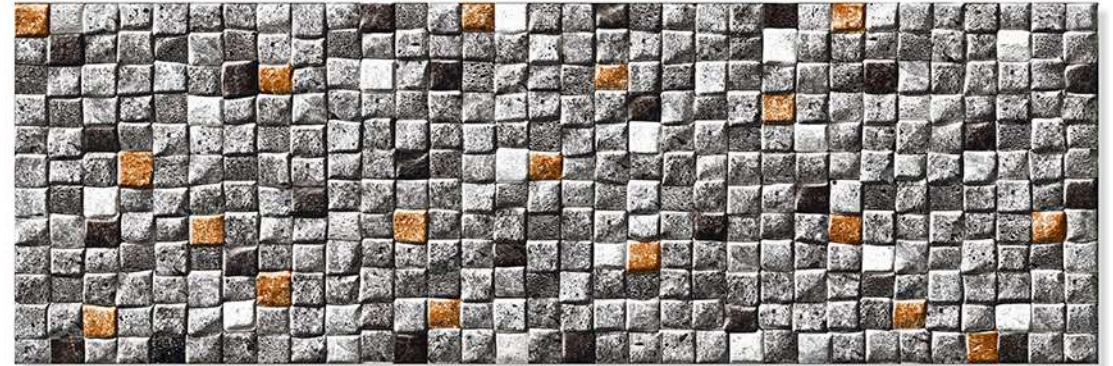

Unique Natural Stone

KIA - 08