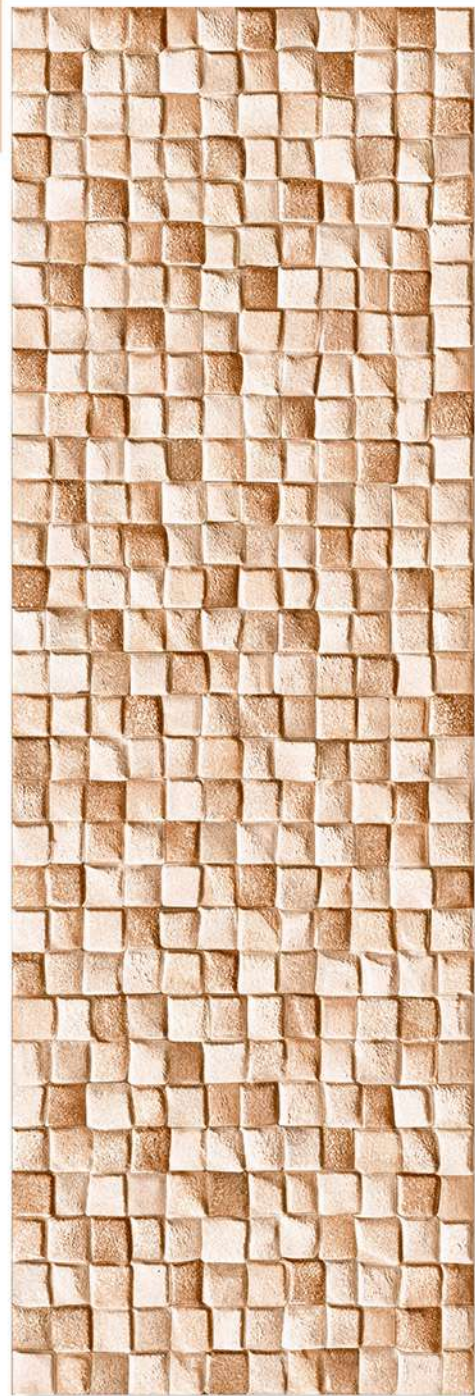

Unique Natural Stone

QUALITY PRODUCT

200X600 MM  
MATT FINISH

HIGH DEPTH  
ELEVATION 

QUALITY PRODUCT

HIGH-DEEP  
PUNCH

HIGH TECH  
BODY

NATURAL  
LOOK