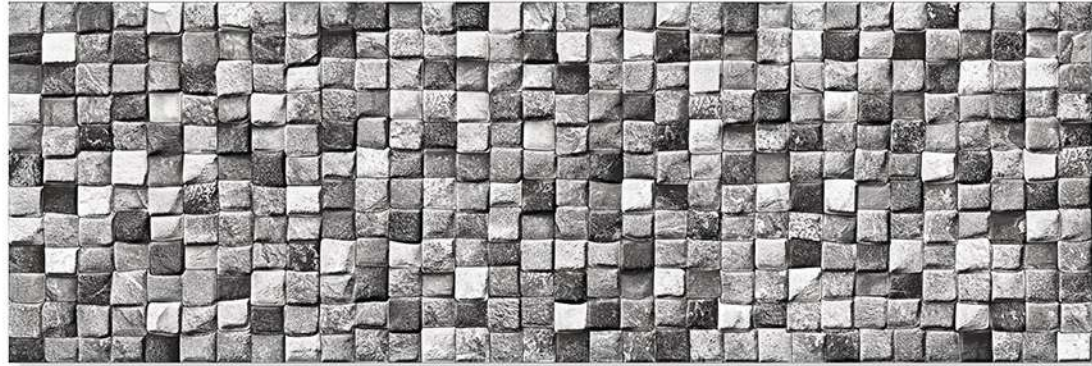

HIGH DEPTH ELEVATION

200X600 MM
MATT FINISH