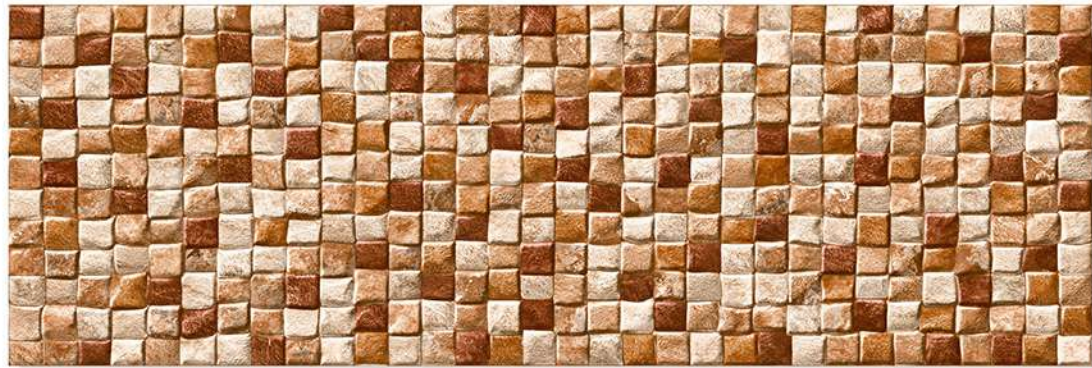

HIGH DEPTH ELEVATION

200X600 MM
MATT FINISH