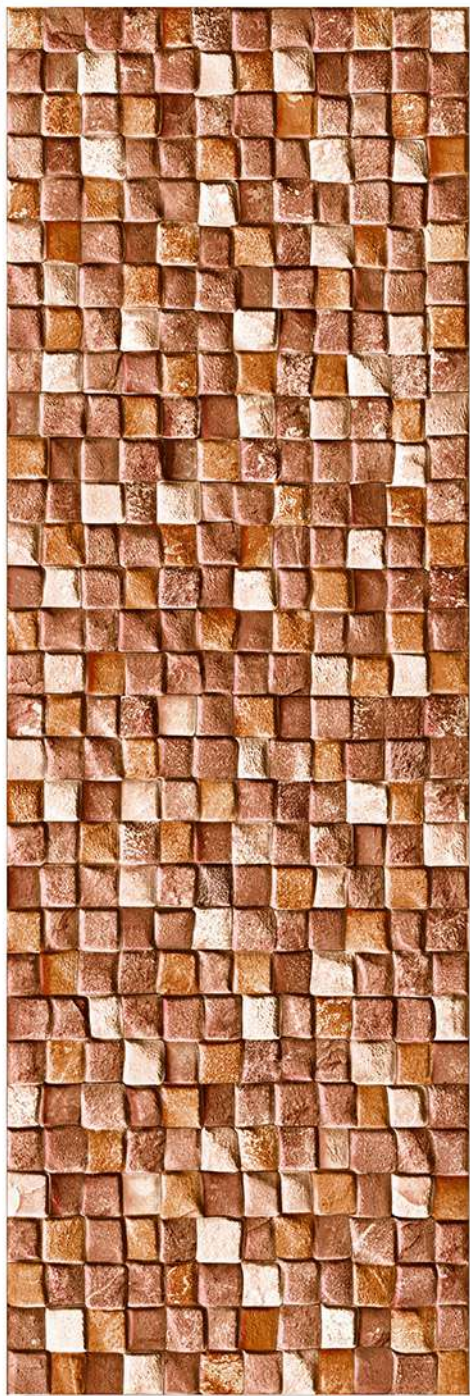

200X600 MM
MATT FINISH

HIGH DEPTH
ELEVATION

QUALITY PRODUCT

HIGH-DEEP
PUNCH

HIGH TECH
BODY

NATURAL
LOOK

HIGH
STRENGTH

RANDOM
FACE