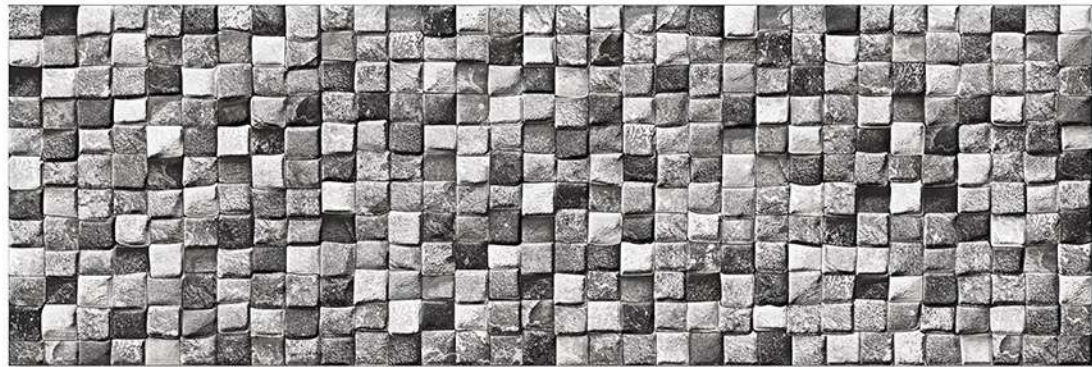

HIGH DEPTH ELEVATION

200X600 MM
MATT FINISH