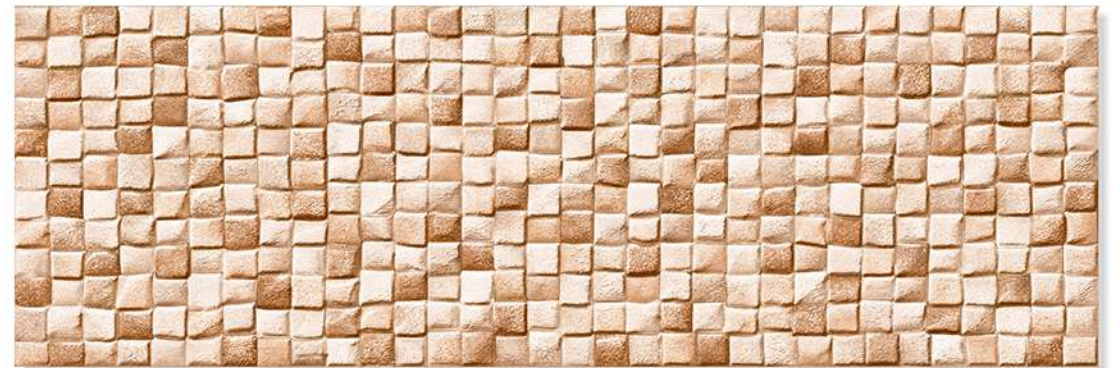

Unique Natural Stone

KIA - 02