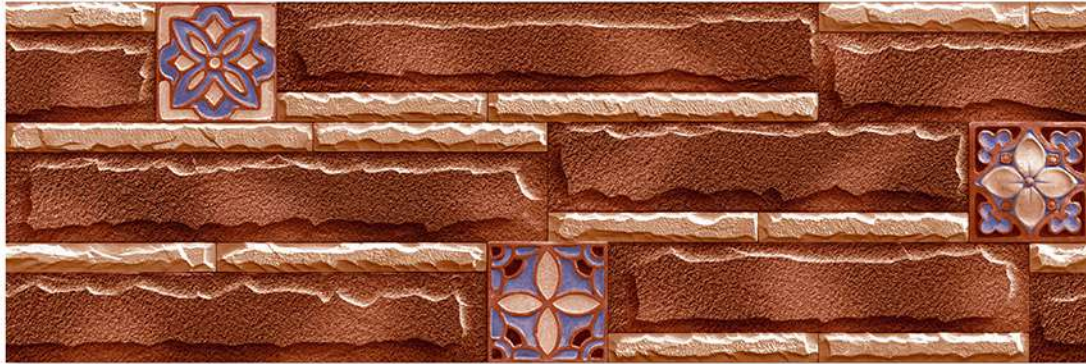

HIGH DEPTH ELEVATION

200X600 MM
MATT FINISH