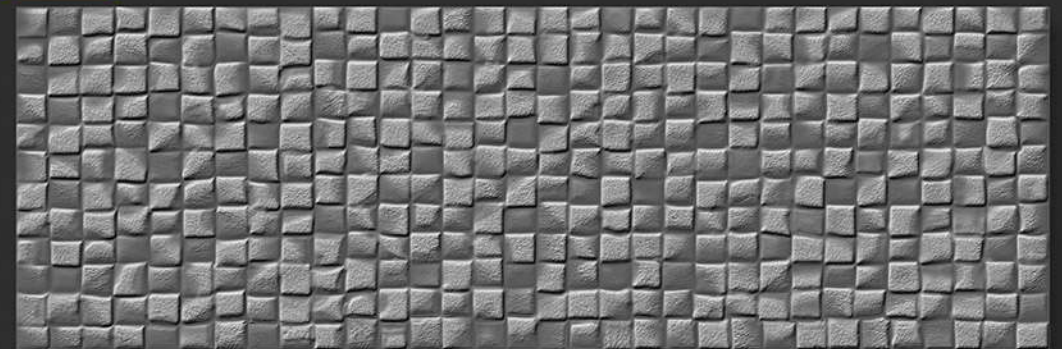

The Tiles By Ceramica Are Crafted With A Keen Focus On Their Quality. Delivering High-end Products That Meet The Highest Quality Standards Is A Priority To Us. With Our Prime Goal Of Customer Satisfaction, We Create Tiles With Unique And Stylish Designs That Amplify The Beauty Of A Space. Our Tiles Are Accompanied By Various Features Like Durability, Easy Installation, Resistance To Heat, Resistance To Chemicals And Much More Making Them A Preferred Choice When Designing A Luxurious Space.

Our Tiles Become A Great Addition To A Space As Their Various Designs Bring Many Different Ambiences Like The Simple Elegance Of Nature, Grand Charm Of Marble, Decorative Aspect Of Modernity And Much More To The Place. The Tiles By Ceramica Are The Perfect Choice To Create A Modern Space As They Are Manufactured Keeping In Mind The Needs Of Urban Space. So, Explore Our Grand Collection Of Tiles To Design Your Dream Space.

3D Punch