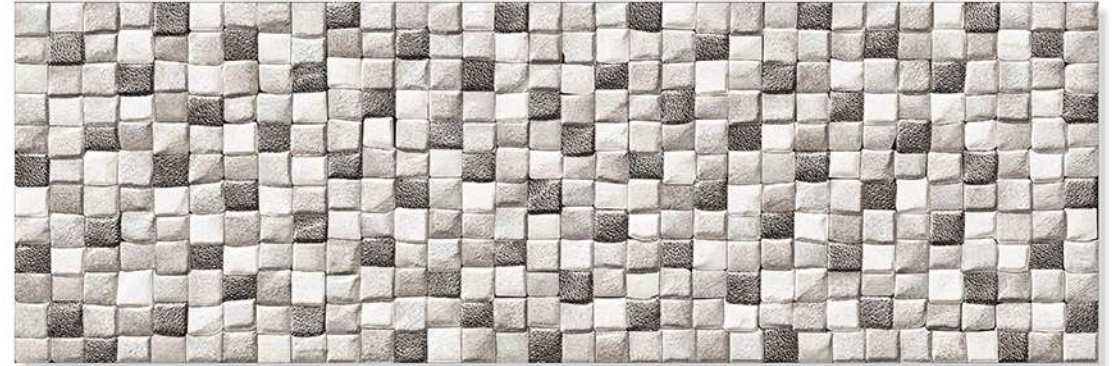

Unique Natural Stone

KIA - 06