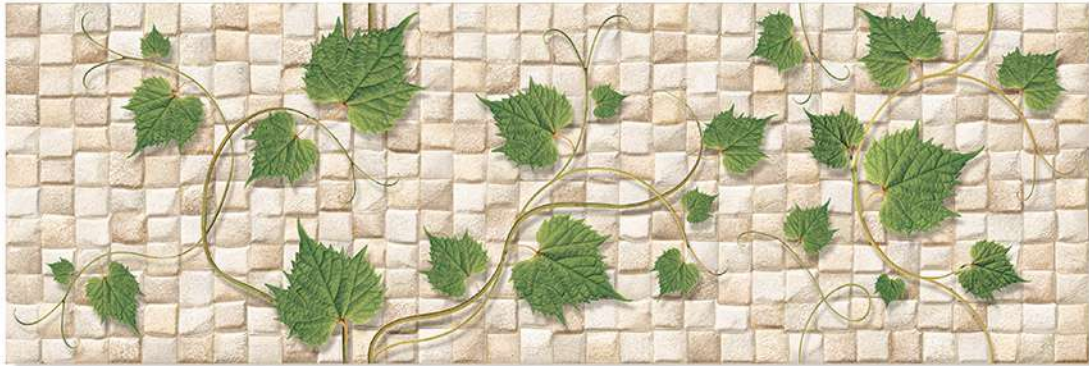

HIGH DEPTH ELEVATION

200X600 MM
MATT FINISH