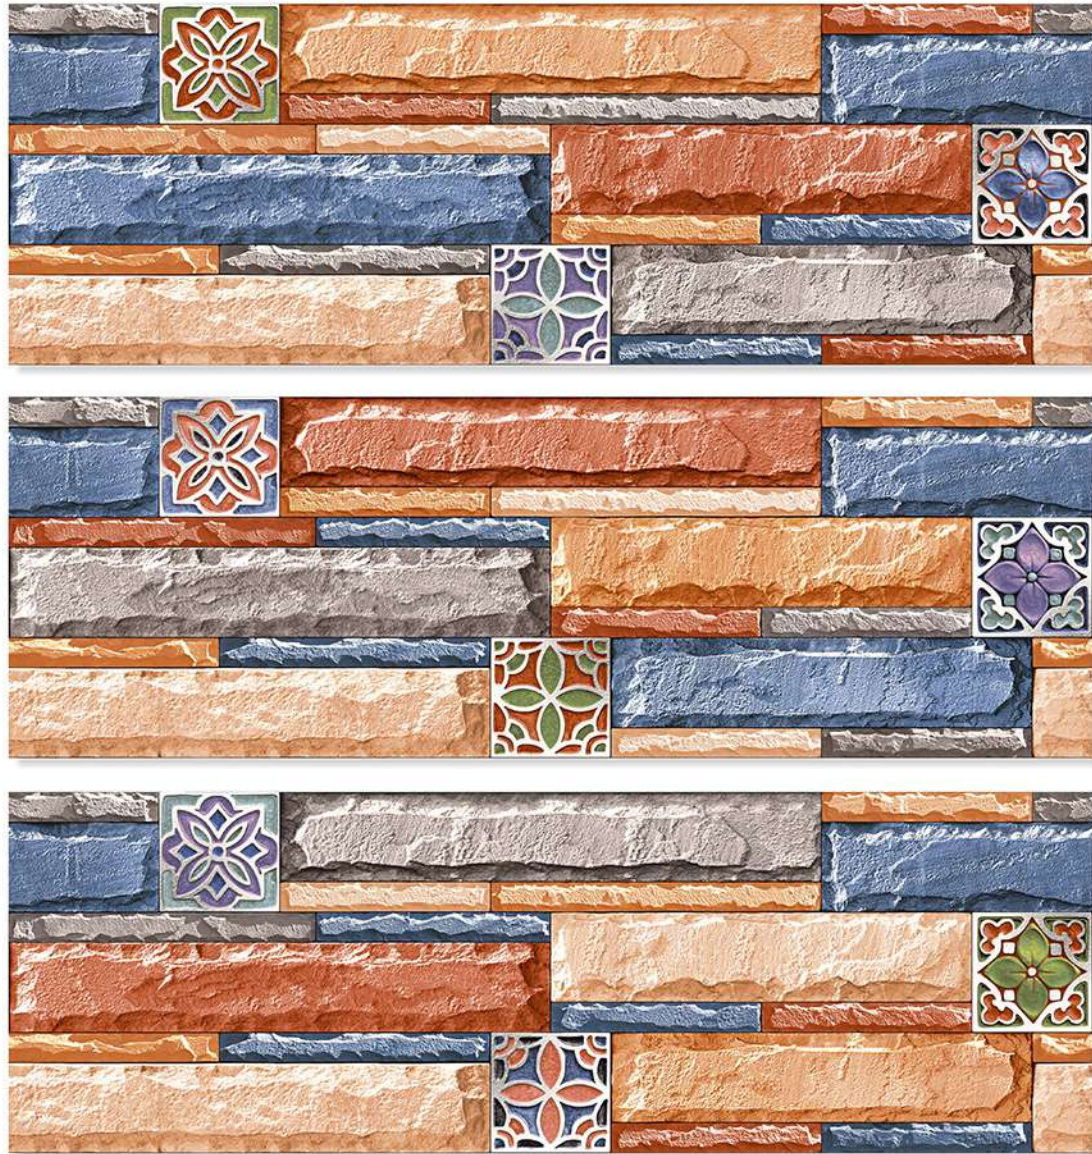

HIGH DEPTH ELEVATION

200X600 MM
MATT FINISH

HIGH-DEEP
PUNCH

HIGH TECH
BODY

NATURAL
LOOK

HIGH
STRENGTH

RANDOM
FACE