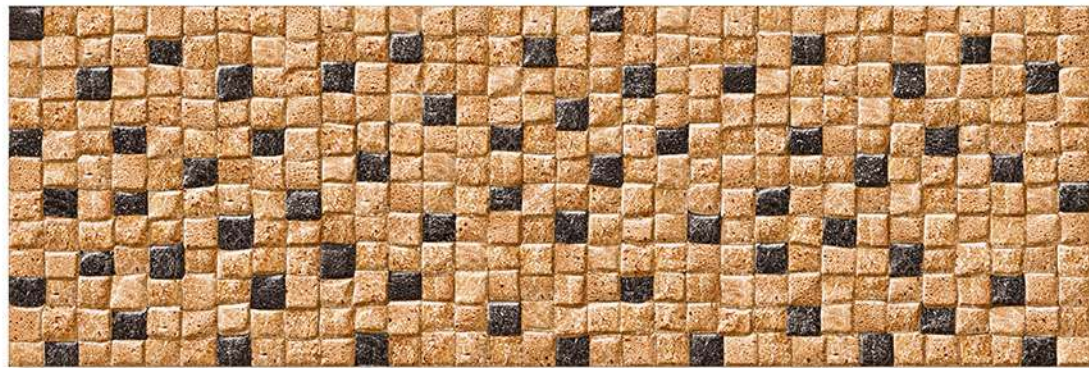

HIGH DEPTH ELEVATION

200X600 MM
MATT FINISH