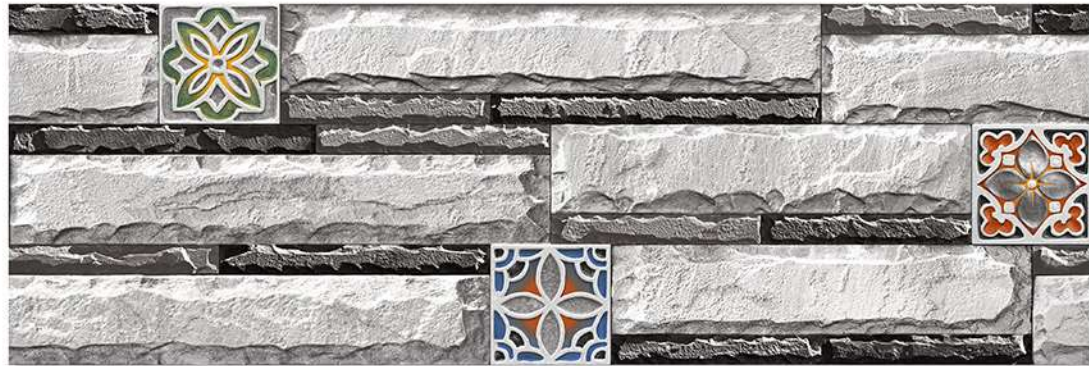

HIGH DEPTH ELEVATION

200X600 MM
MATT FINISH