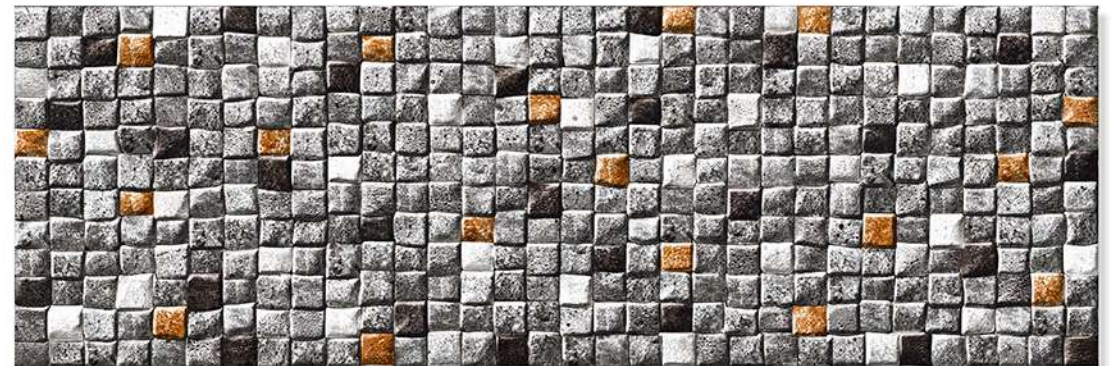

Unique Natural Stone

KIA - 08