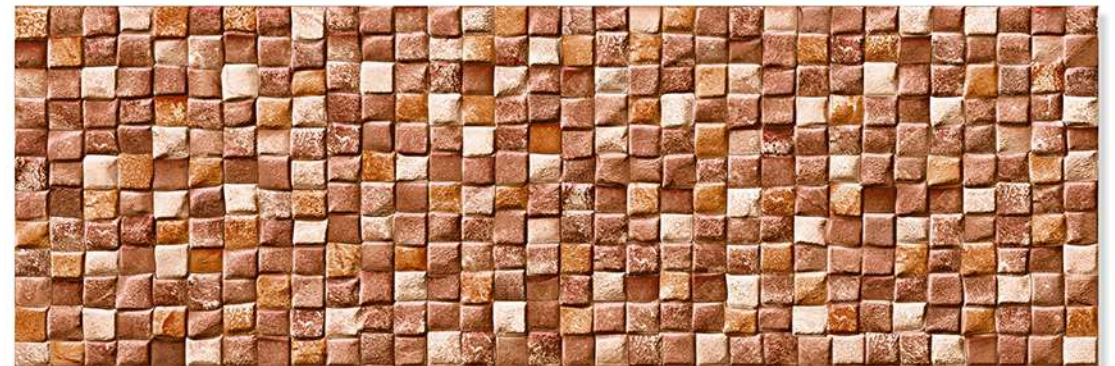

Unique Natural Stone

KIA - 10