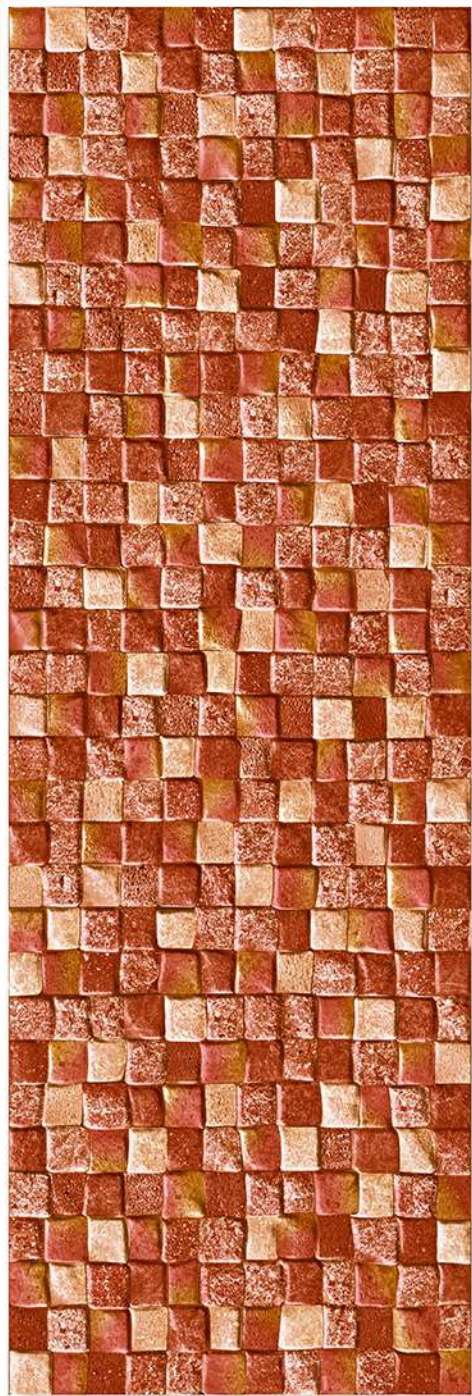

200X600 MM
MATT FINISH

HIGH DEPTH
ELEVATION

QUALITY PRODUCT

HIGH-DEEP
PUNCH

HIGH TECH
BODY

NATURAL
LOOK

HIGH
STRENGTH

RANDOM
FACE