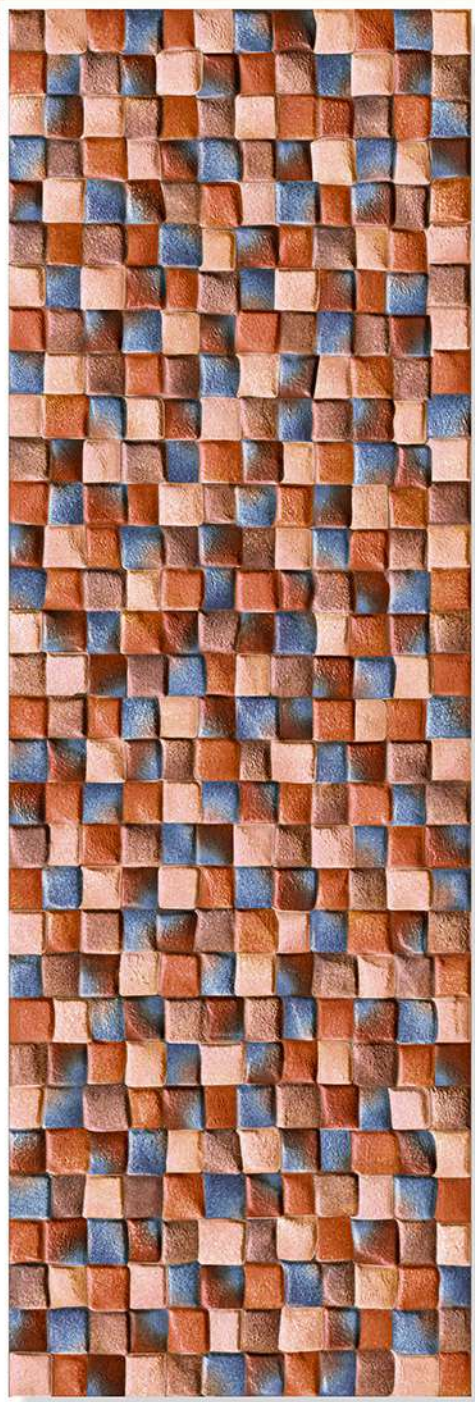

HIGH-DEEP
PUNCH

HIGH TECH
BODY

NATURAL
LOOK

HIGH
STRENGTH

RANDOM
FACE