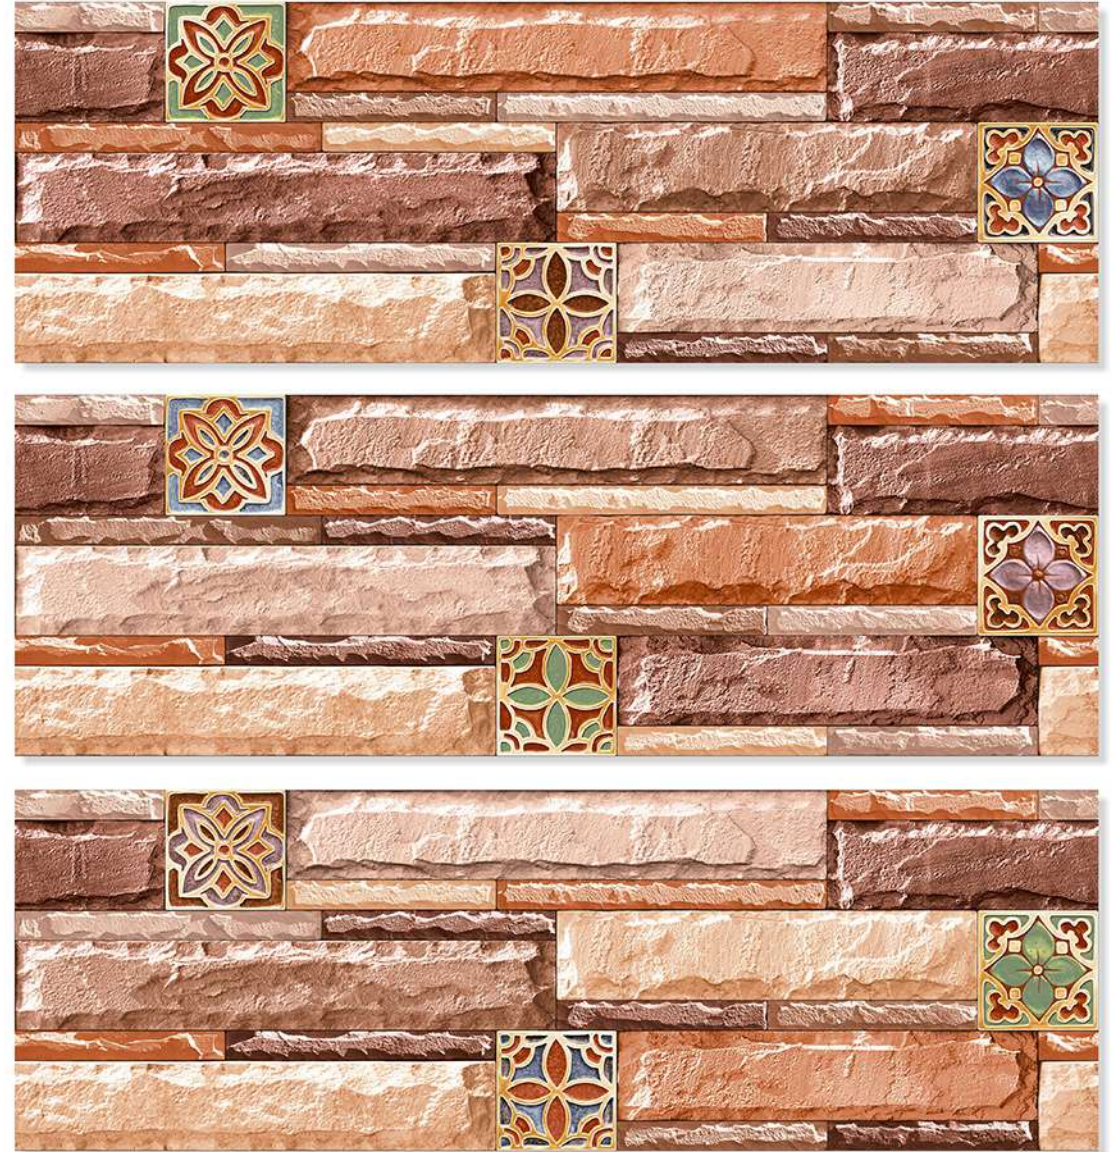

Unique Natural Stone

VOLKSWAGEN - 16