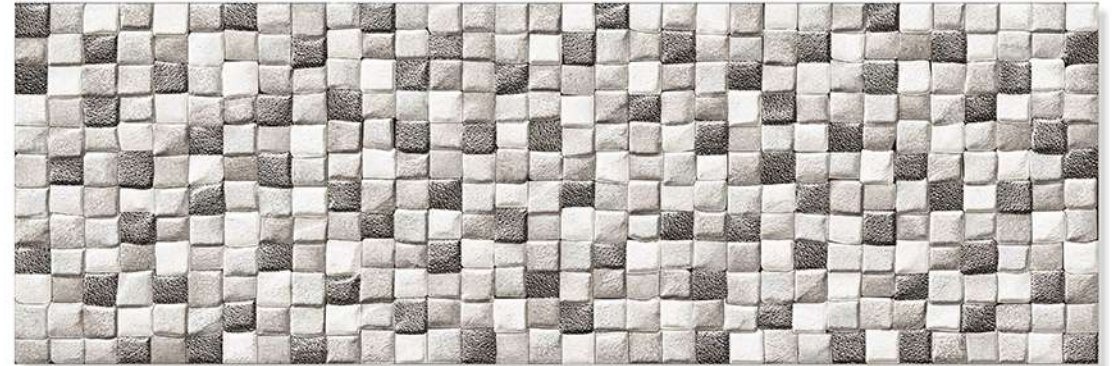

Unique Natural Stone

KIA - 06