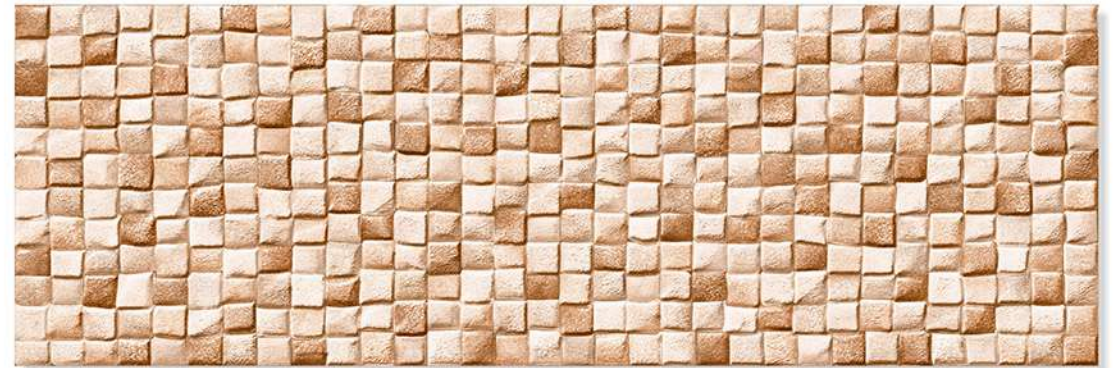

Unique Natural Stone

KIA - 02