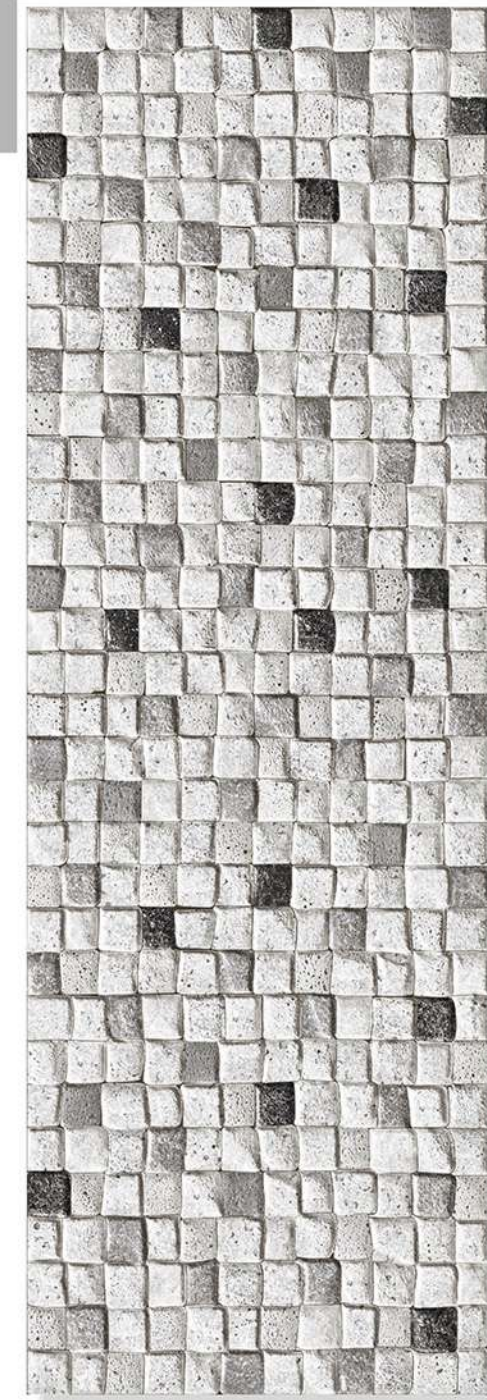

# HIGH DEPTH ELEVATION

200X600 MM  
MATT FINISH

HIGH-DEEP  
PUNCH

HIGH TECH  
BODY

NATURAL  
LOOK

HIGH  
STRENGTH

RANDOM  
FACE

KIA - 07