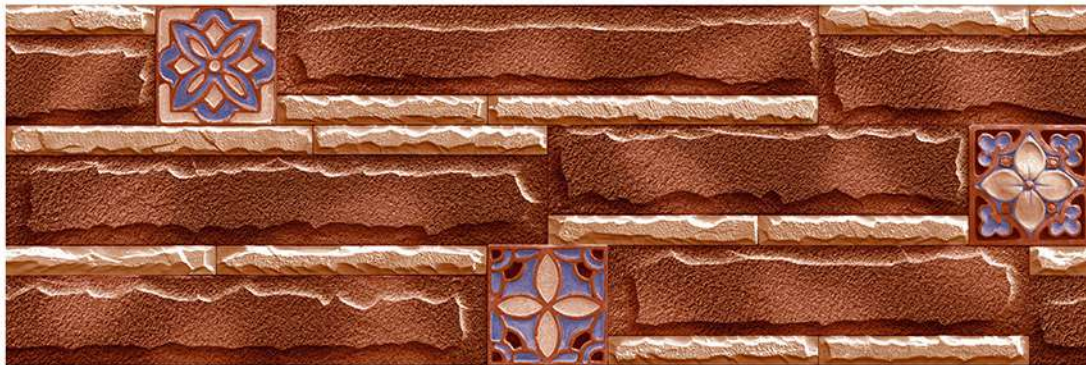

HIGH DEPTH ELEVATION

200X600 MM
MATT FINISH