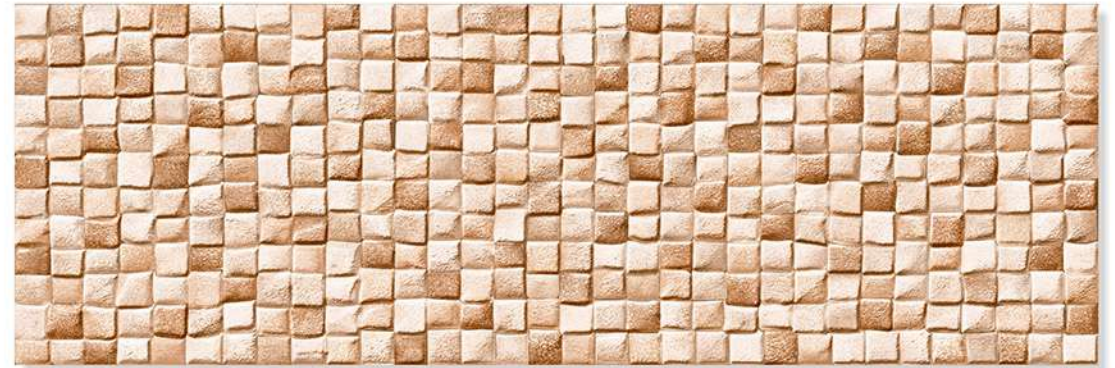

Unique Natural Stone

KIA - 02