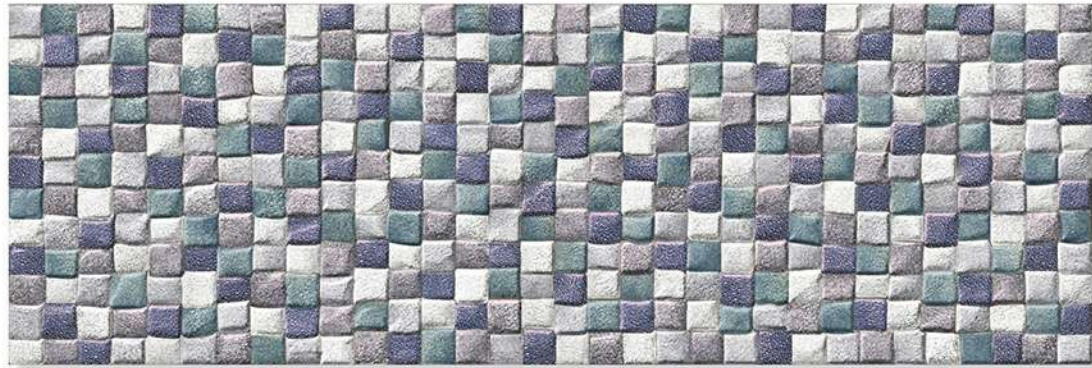

HIGH DEPTH ELEVATION

200X600 MM
MATT FINISH