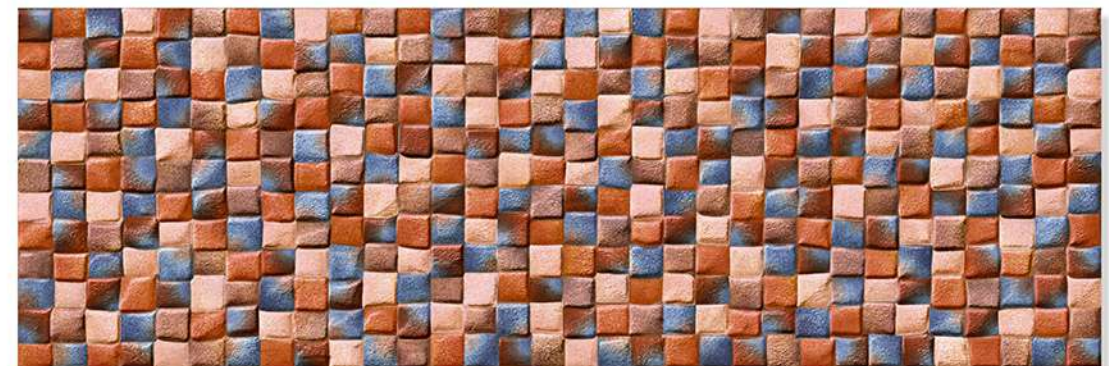

Unique Natural Stone

KIA - 04