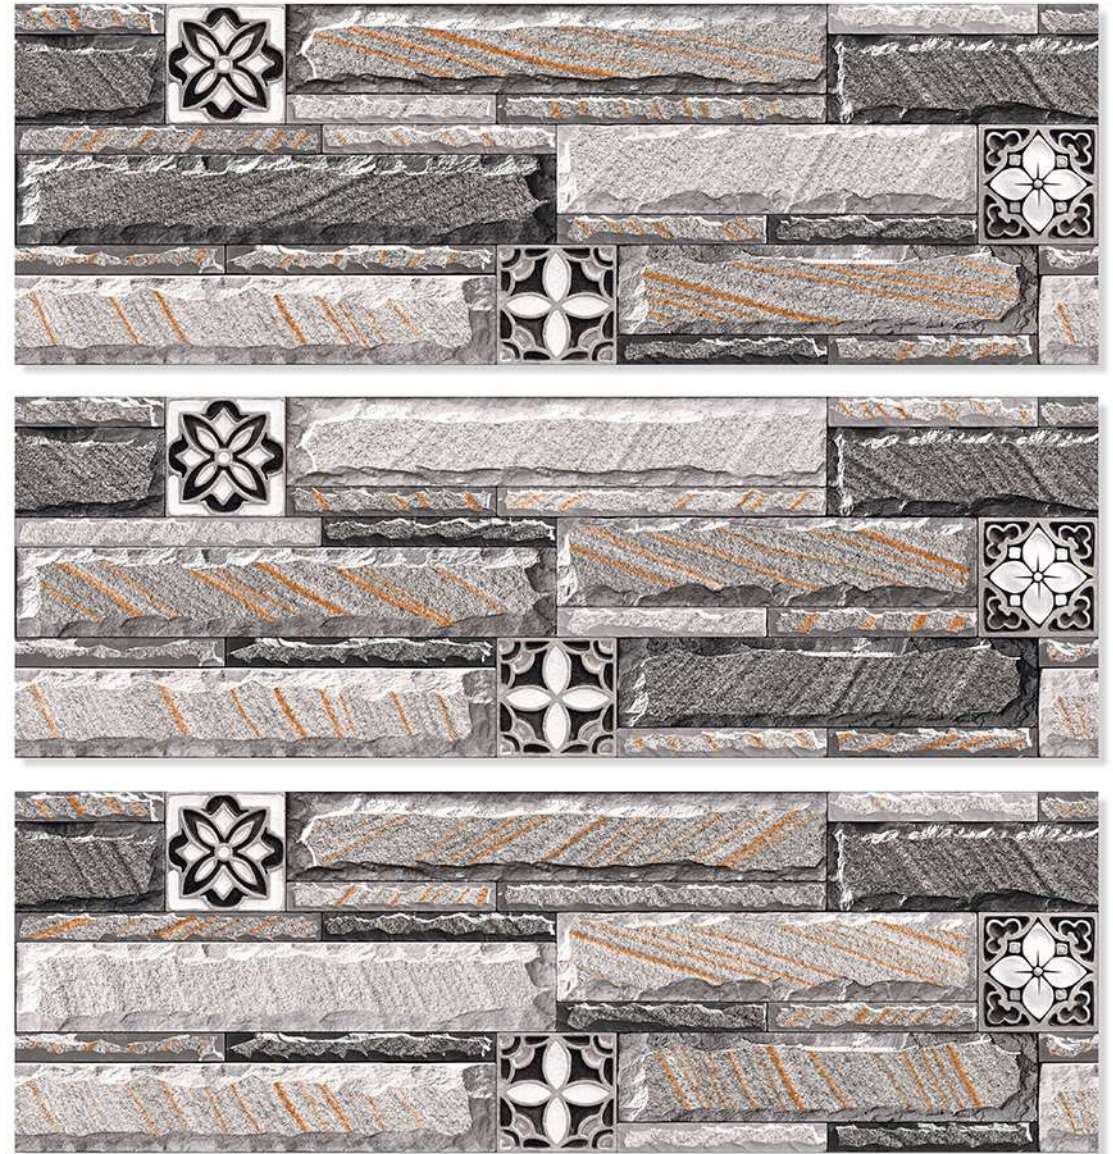

Unique Natural Stone

VOLKSWAGEN - 14