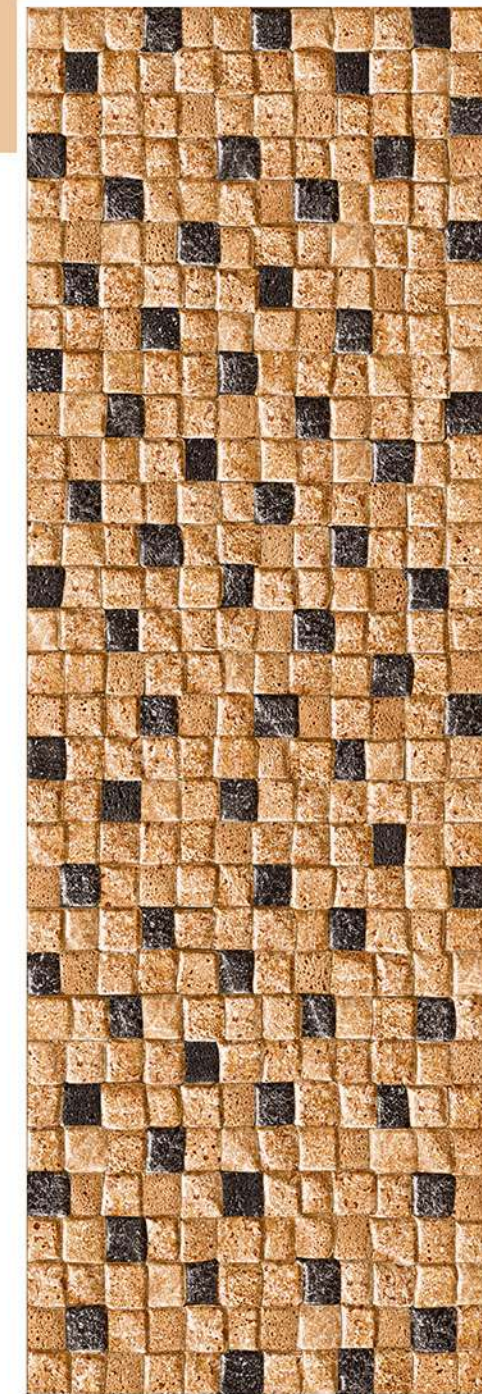

# HIGH DEPTH ELEVATION

200X600 MM  
MATT FINISH

HIGH-DEEP  
PUNCH

HIGH TECH  
BODY

NATURAL  
LOOK

HIGH  
STRENGTH

RANDOM  
FACE

KIA - 01