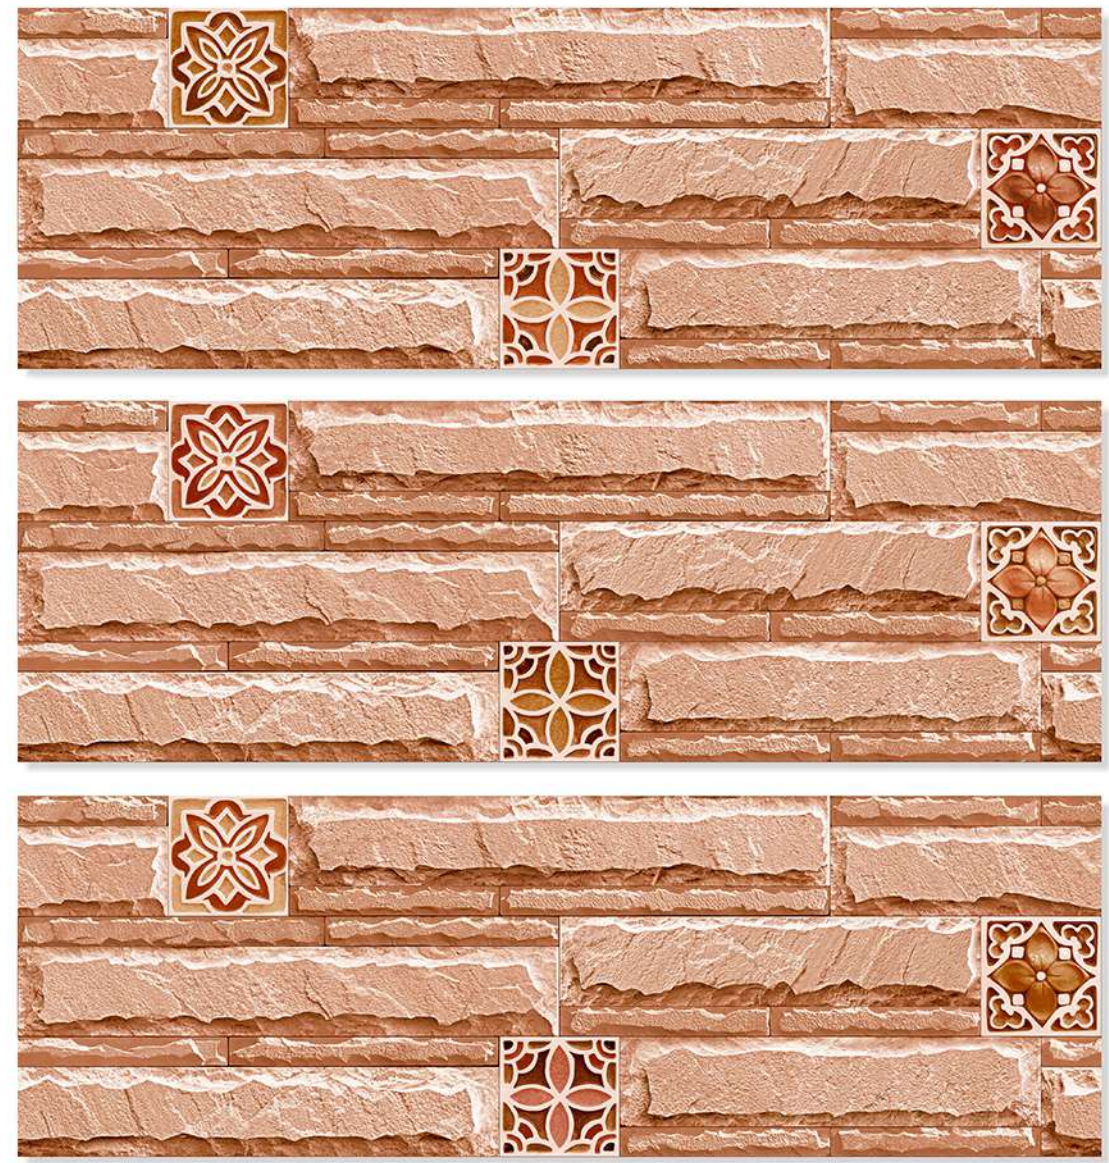

Unique Natural Stone

VOLKSWAGEN - 06