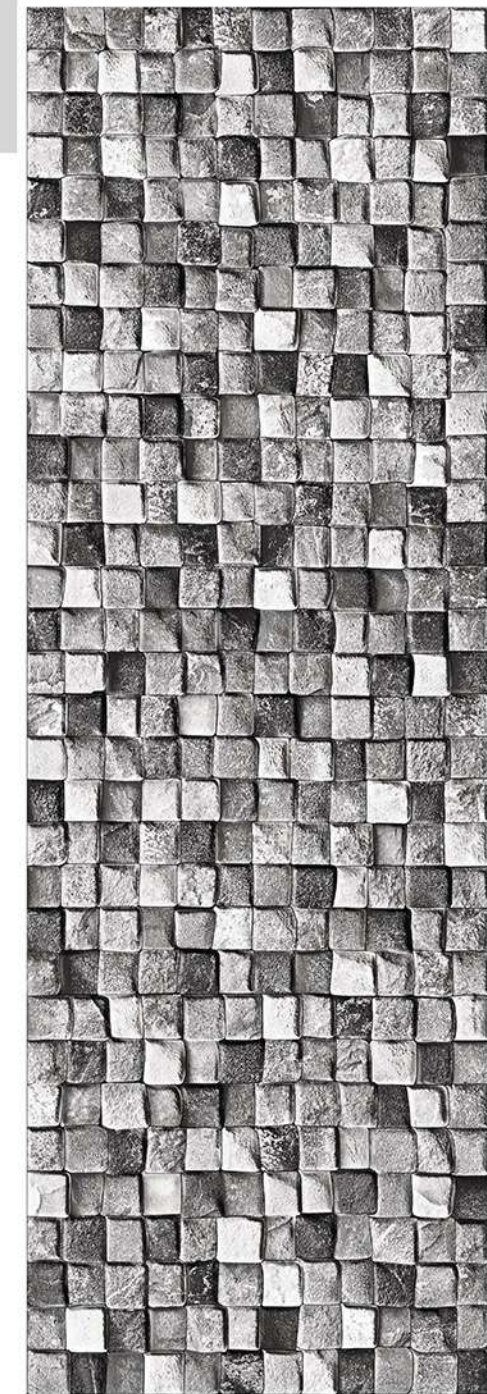

# HIGH DEPTH ELEVATION

200X600 MM  
MATT FINISH

HIGH-DEEP  
PUNCH

HIGH TECH  
BODY

NATURAL  
LOOK

HIGH  
STRENGTH

RANDOM  
FACE

QUALITY PRODUCT