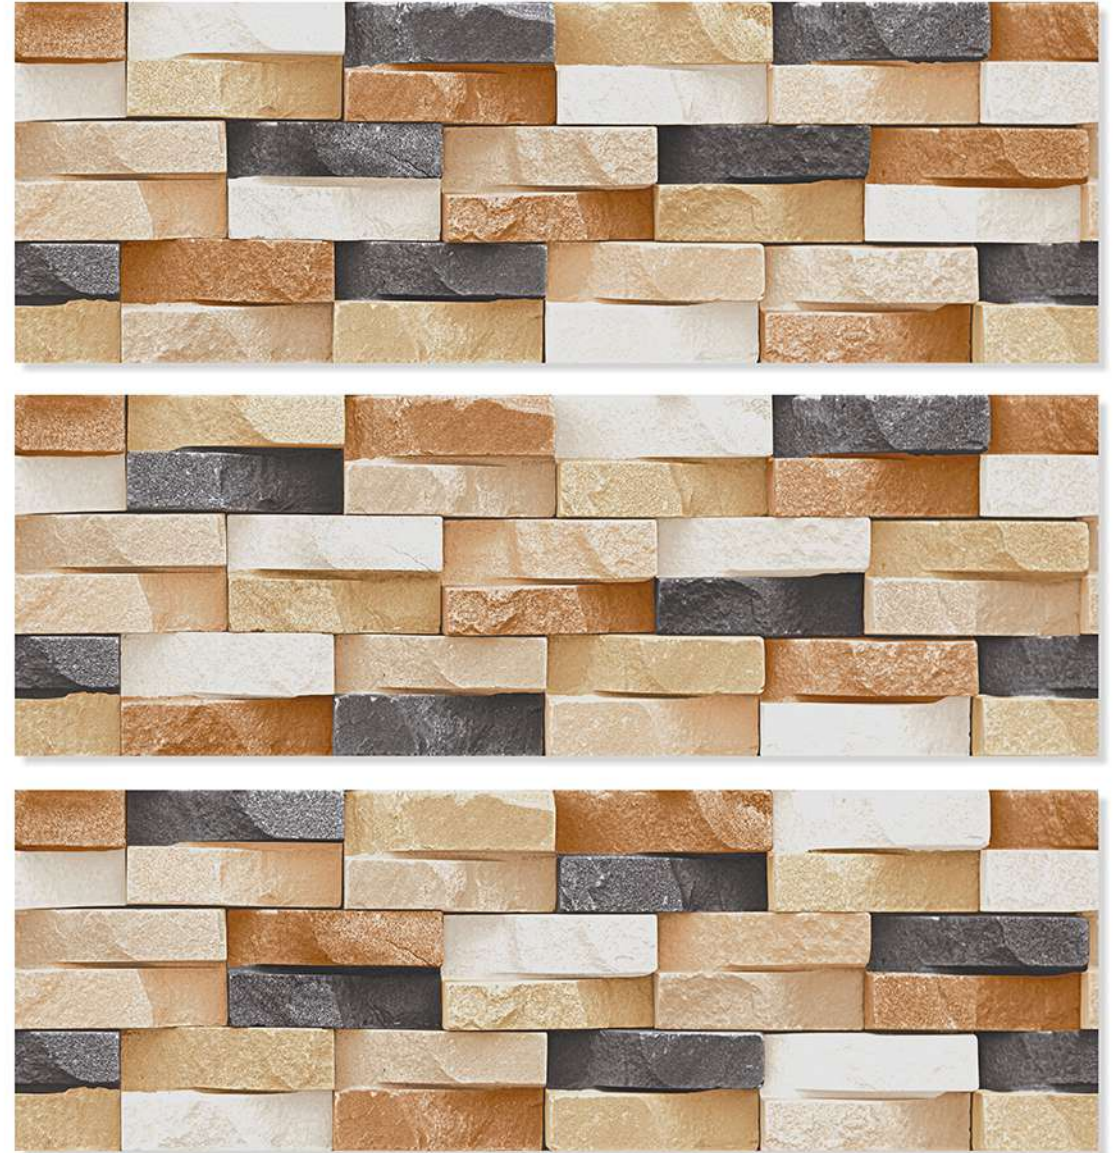

Unique Natural Stone

AUDI - 12