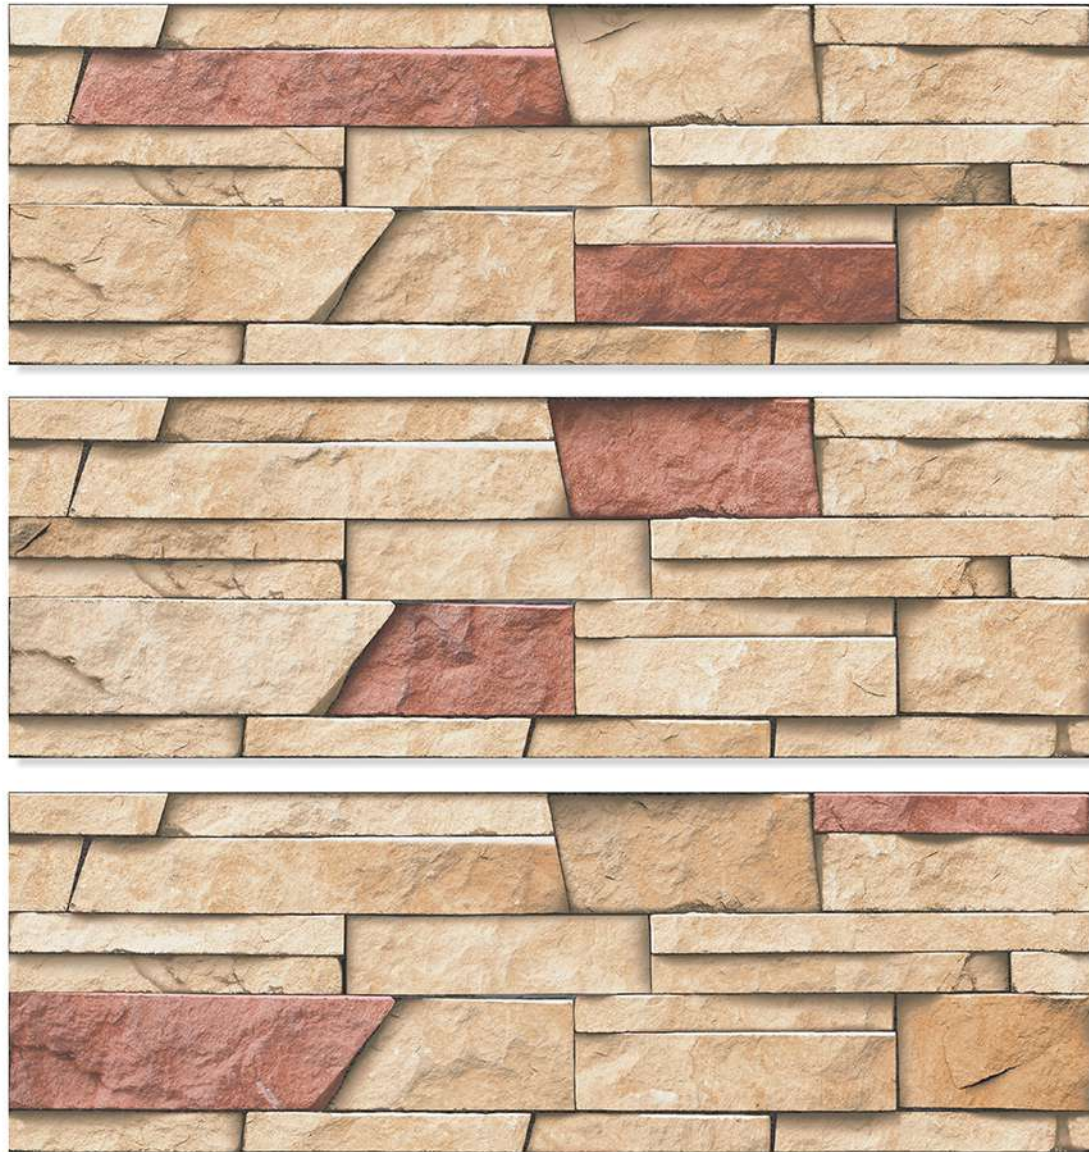

HIGH DEPTH ELEVATION

200X600 MM
MATT FINISH

HIGH-DEEP
PUNCH

HIGH TECH
BODY

NATURAL
LOOK

HIGH
STRENGTH

RANDOM
FACE