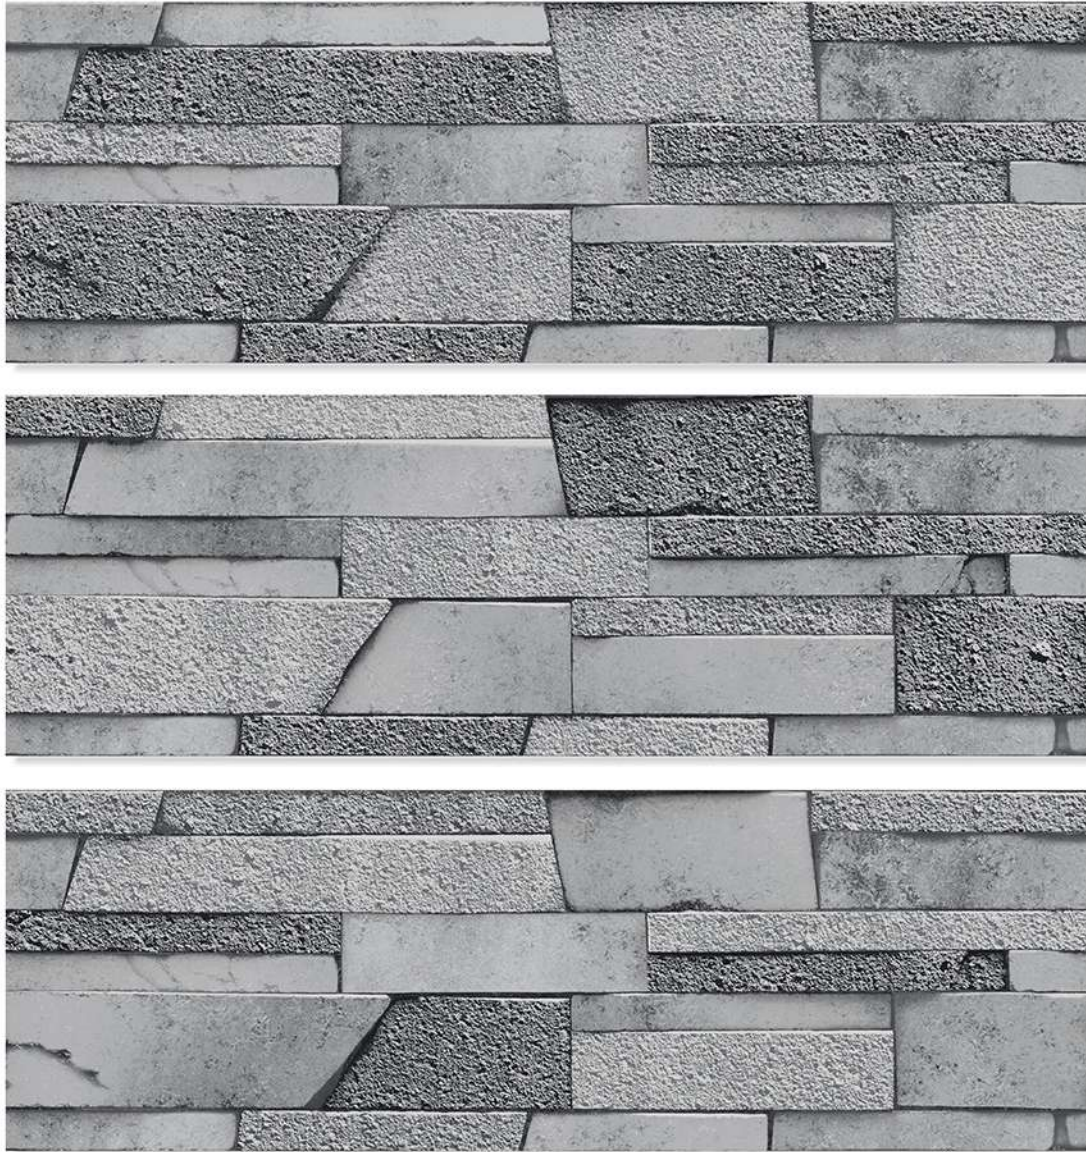

NATURAL
LOOK

HIGH
STRENGTH

RANDOM
FACE

Unique Natural Stone

MASERATI - 02

HIGH DEPTH ELEVATION

200X600 MM
MATT FINISH

HIGH-DEEP
PUNCH