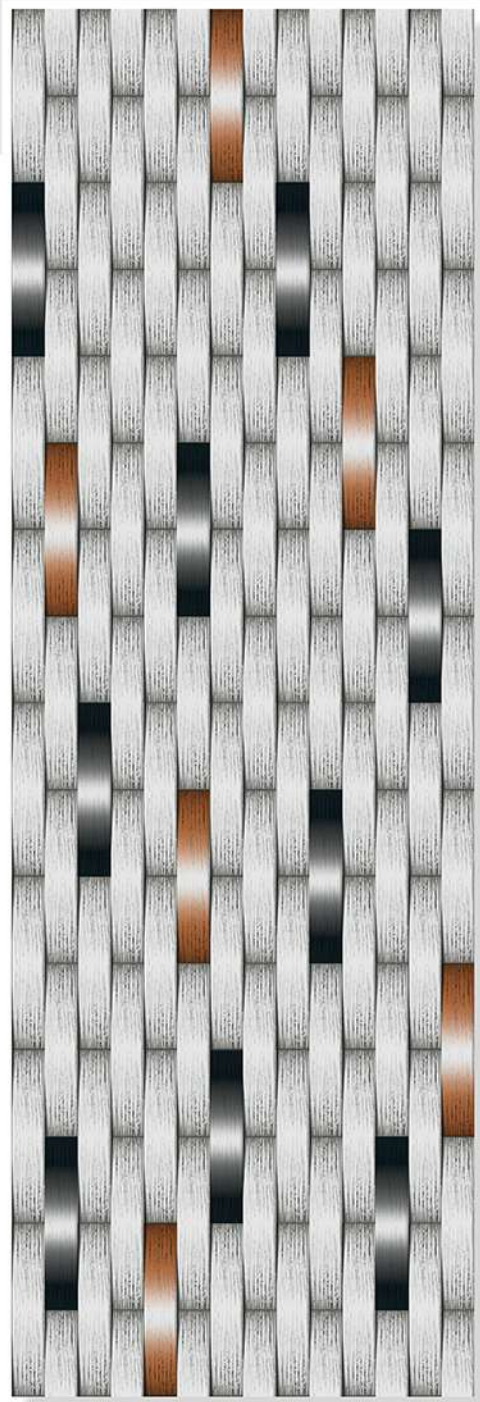

HIGH-DEEP
PUNCH

HIGH TECH
BODY

NATURAL
LOOK

HIGH
STRENGTH

RANDOM
FACE