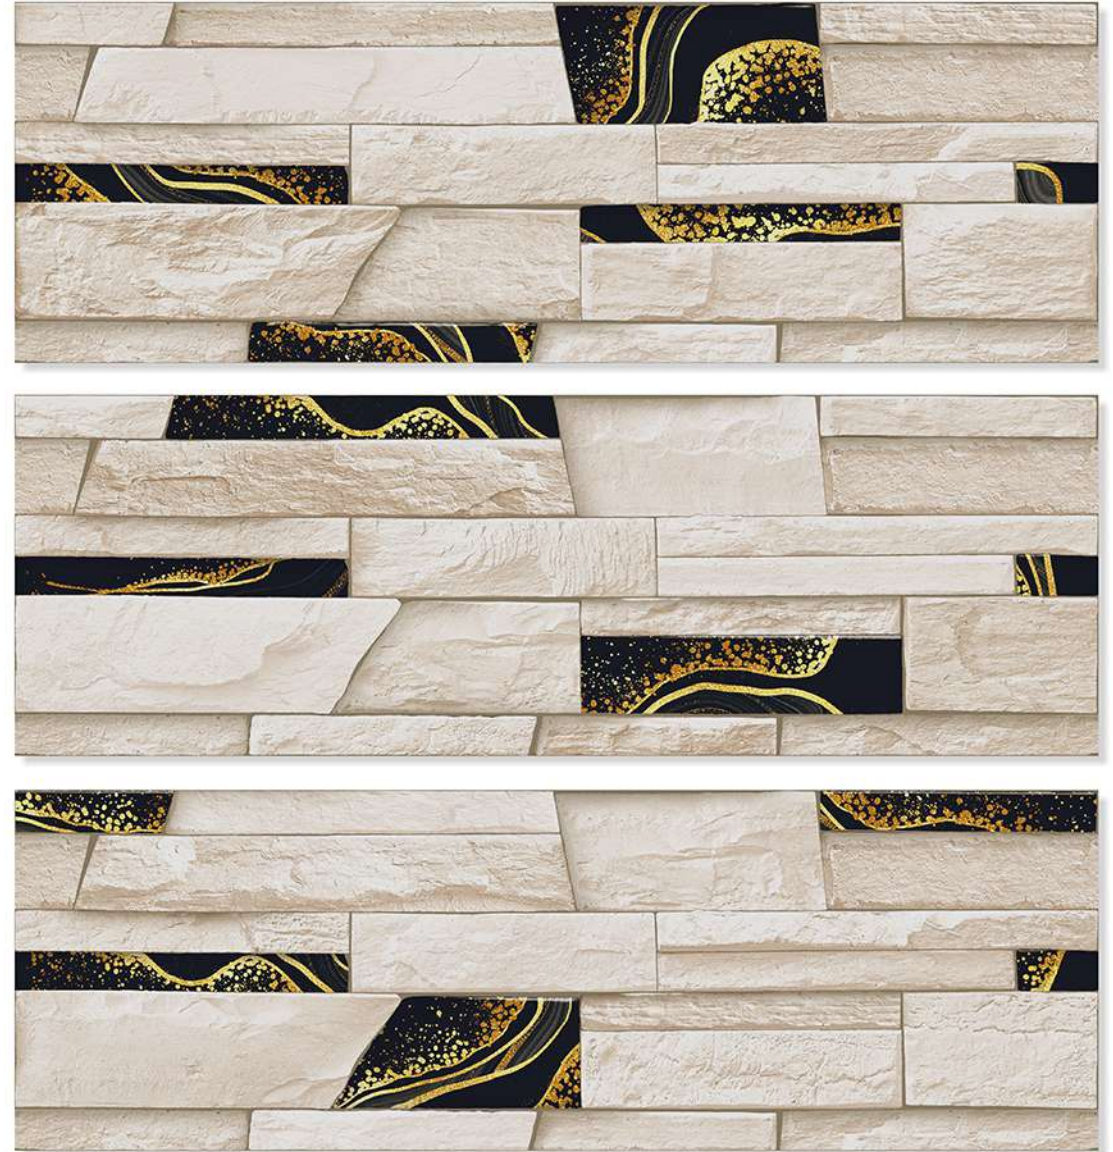

Unique Natural Stone

MASERATI - 08