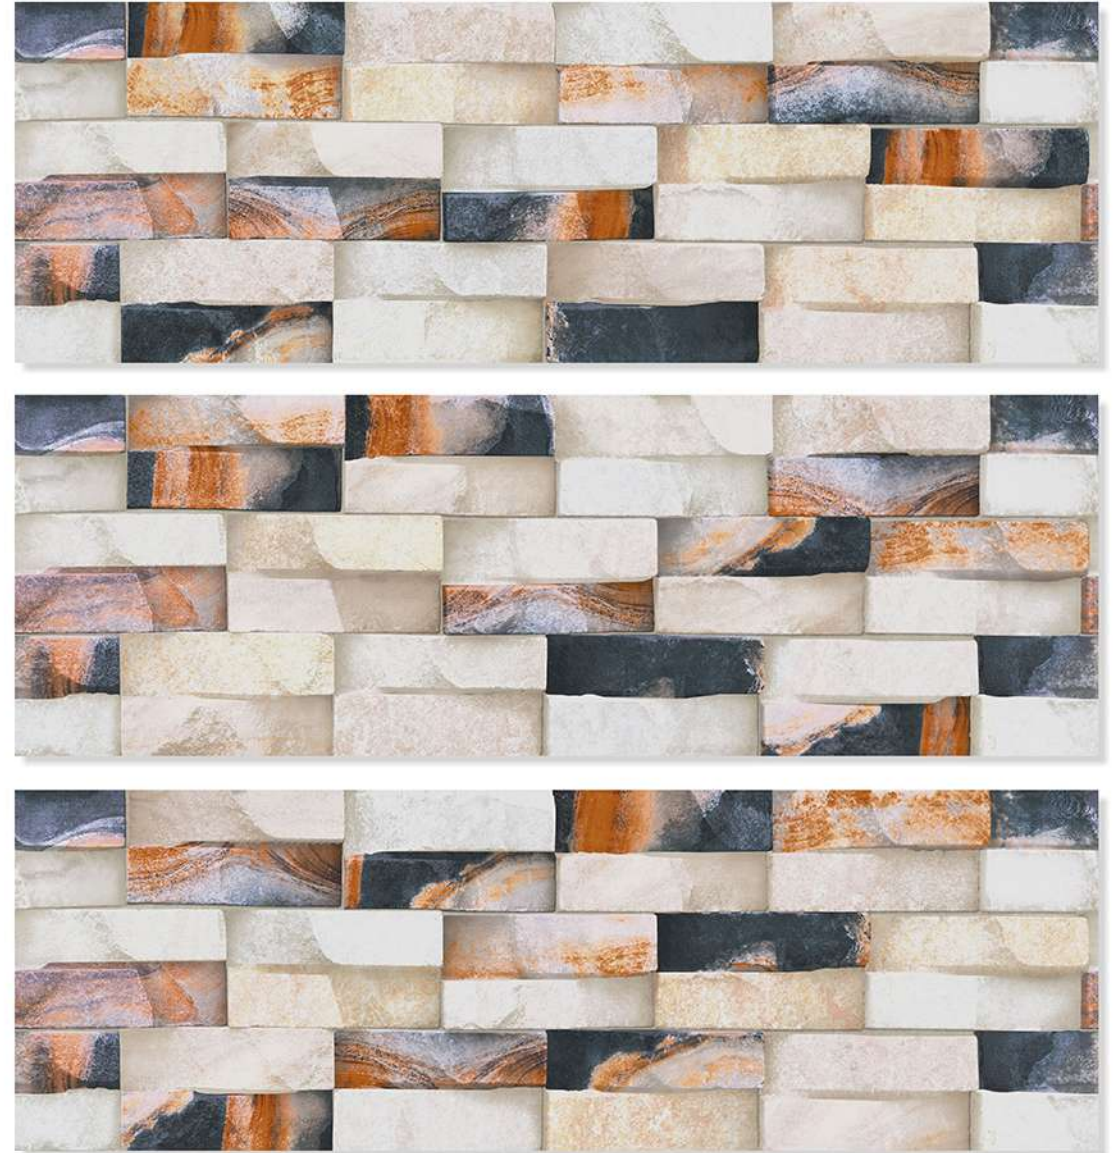

HIGH-DEEP
PUNCH

HIGH TECH
BODY

NATURAL
LOOK

HIGH
STRENGTH

RANDOM
FACE

Unique Natural Stone

AUDI - 03

HIGH DEPTH ELEVATION