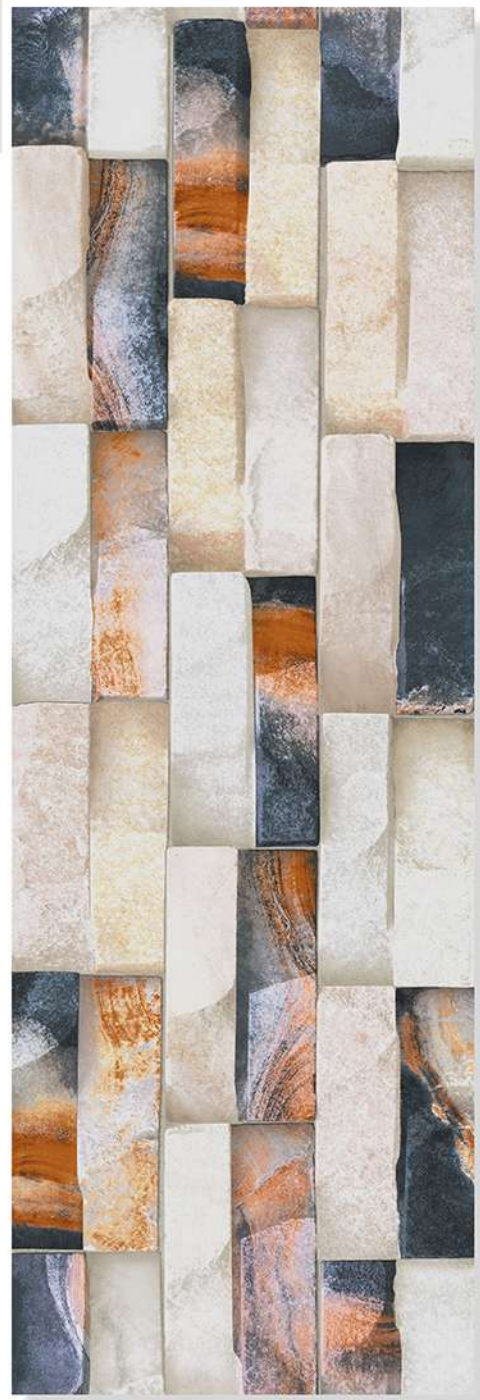

HIGH-DEEP
PUNCH

HIGH TECH
BODY

NATURAL
LOOK

HIGH
STRENGTH

RANDOM
FACE