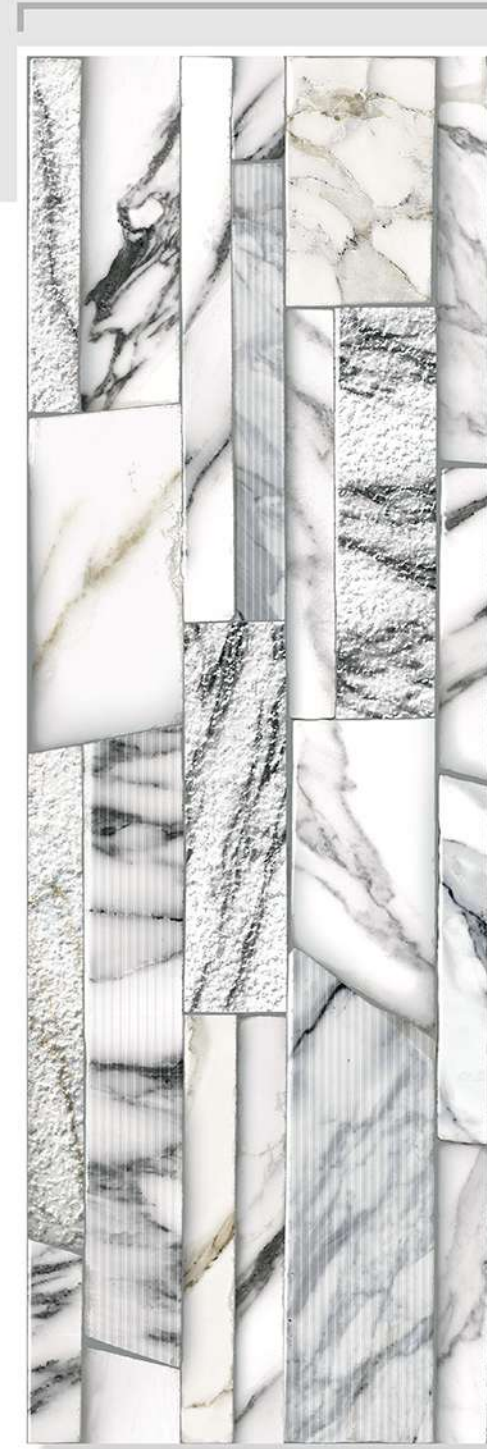

MASERATI - 04

HIGH DEPTH ELEVATION

200X600 MM
MATT FINISH

HIGH-DEEP
PUNCH

HIGH TECH
BODY

NATURAL
LOOK

HIGH
STRENGTH

RANDOM
FACE