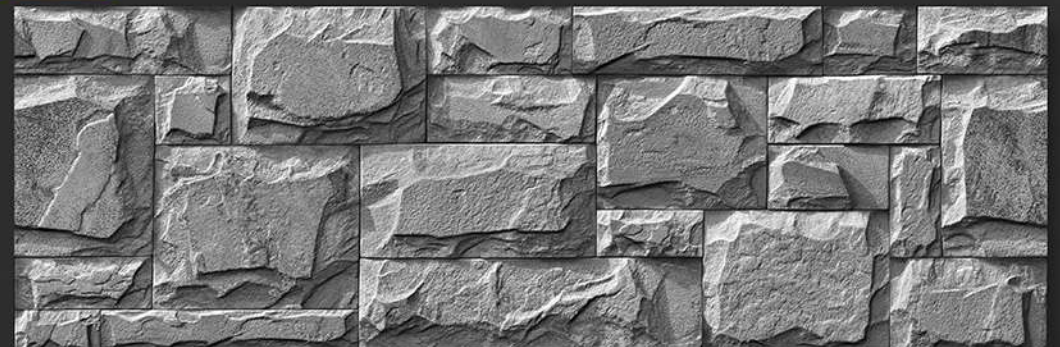

The Tiles By Ceramica Are Crafted With A Keen Focus On Their Quality. Delivering High-end Products That Meet The Highest Quality Standards Is A Priority To Us. With Our Prime Goal Of Customer Satisfaction, We Create Tiles With Unique And Stylish Designs That Amplify The Beauty Of A Space. Our Tiles Are Accompanied By Various Features Like Durability, Easy Installation, Resistance To Heat, Resistance To Chemicals And Much More Making Them A Preferred Choice When Designing A Luxurious Space.

Our Tiles Become A Great Addition To A Space As Their Various Designs Bring Many Different Ambiences Like The Simple Elegance Of Nature, Grand Charm Of Marble, Decorative Aspect Of Modernity And Much More To The Place. The Tiles By Ceramica Are The Perfect Choice To Create A Modern Space As They Are Manufactured Keeping In Mind The Needs Of Urban Space. So, Explore Our Grand Collection Of Tiles To Design Your Dream Space.

3D Punch