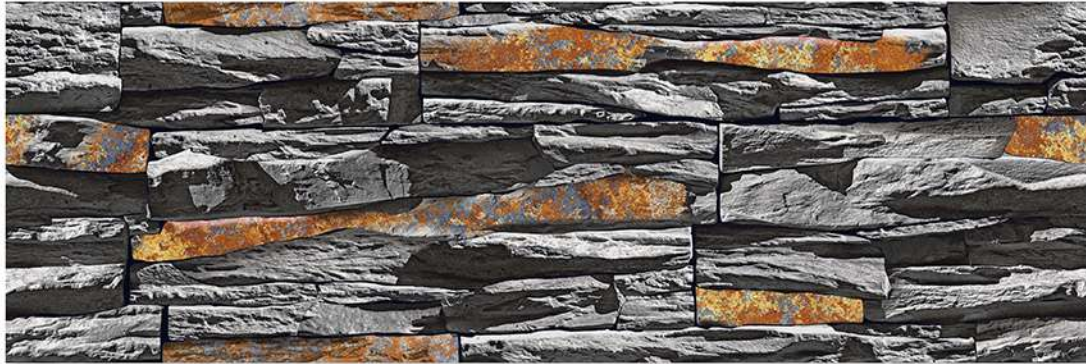

HIGH DEPTH ELEVATION

200X600 MM
MATT FINISH