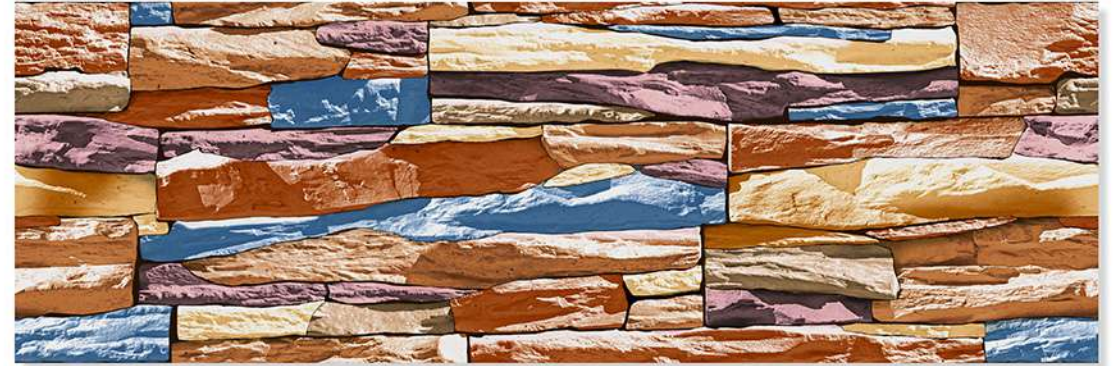

Unique Natural Stone

LEXUS - 06