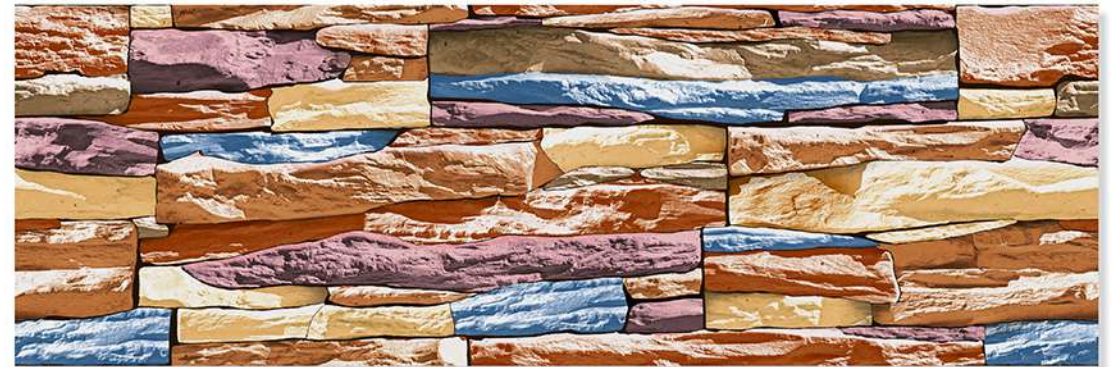

Unique Natural Stone

LEXUS - 06