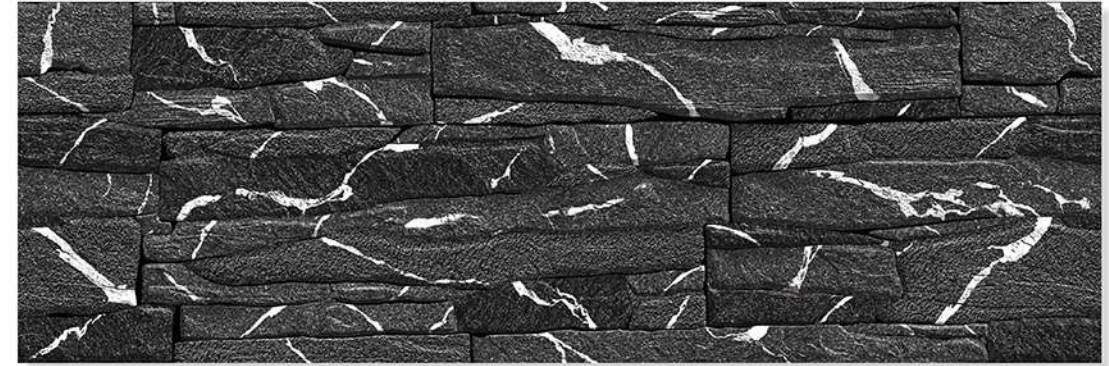

HIGH DEPTH
ELEVATION 

QUALITY PRODUCT

HIGH-DEEP
PUNCH

HIGH TECH
BODY

NATURAL
LOOK

HIGH
STRENGTH

RANDOM
FACE

Unique Natural Stone