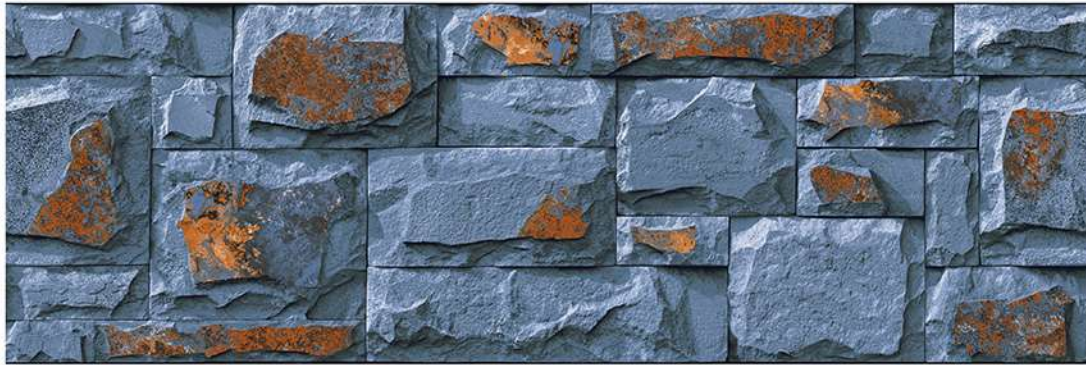

HIGH DEPTH ELEVATION

200X600 MM
MATT FINISH