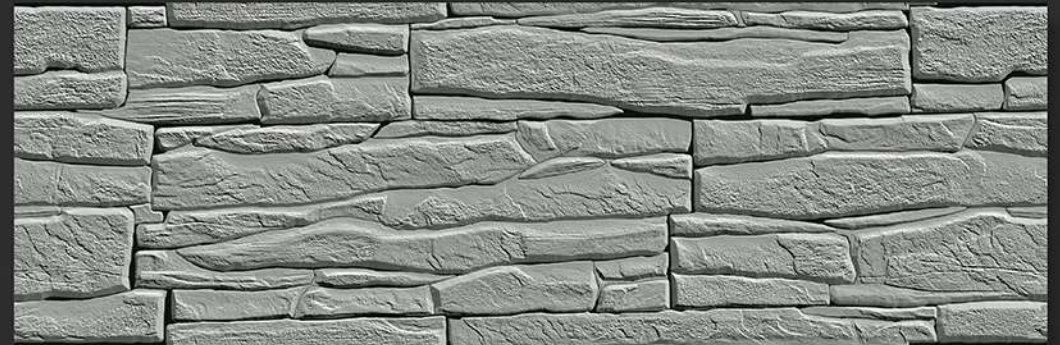

Lexus

HIGH DEPTH
ELEVATION

Natural Stone Tiles

The Tiles By Ceramica Are Crafted With A Keen Focus On Their Quality. Delivering High-end Products That Meet The Highest Quality Standards Is A Priority To Us. With Our Prime Goal Of Customer Satisfaction, We Create Tiles With Unique And Stylish Designs That Amplify The Beauty Of A Space. Our Tiles Are Accompanied By Various Features Like Durability, Easy Installation, Resistance To Heat, Resistance To Chemicals And Much More Making Them A Preferred Choice When Designing A Luxurious Space.

Our Tiles Become A Great Addition To A Space As Their Various Designs Bring Many Different Ambiences Like The Simple Elegance Of Nature, Grand Charm Of Marble, Decorative Aspect Of Modernity And Much More To The Place. The Tiles By Ceramica Are The Perfect Choice To Create A Modern Space As They Are Manufactured Keeping In Mind The Needs Of Urban Space. So, Explore Our Grand Collection Of Tiles To Design Your Dream Space.

3D Punch