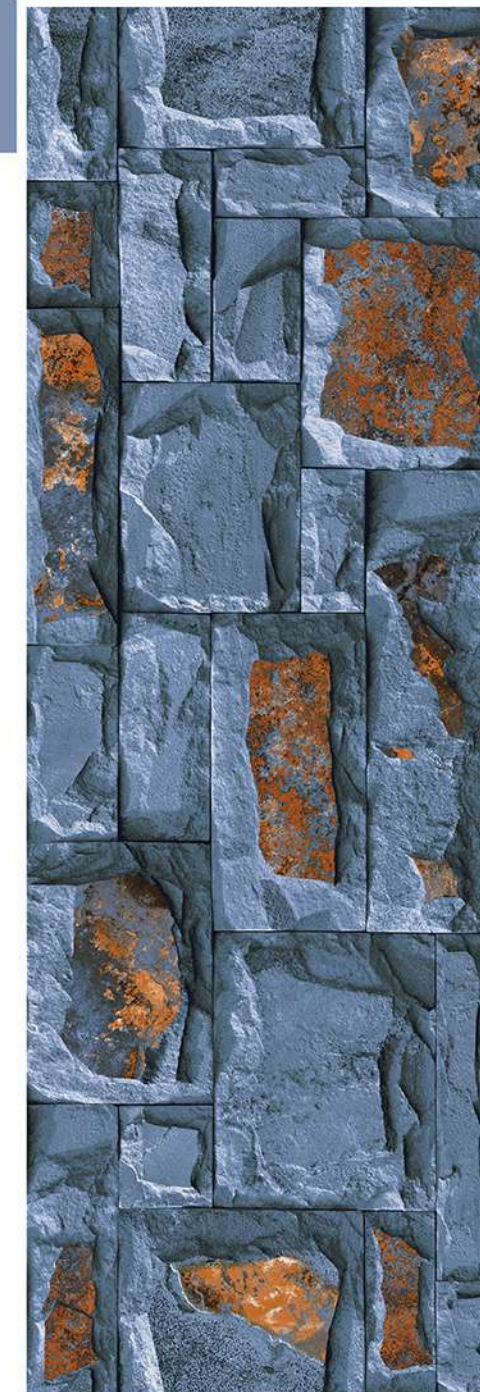

3D Punch

HIGH DEPTH ELEVATION

200X600 MM
MATT FINISH

HIGH-DEEP
PUNCH

HIGH TECH
BODY

NATURAL
LOOK

HIGH
STRENGTH

RANDOM
FACE