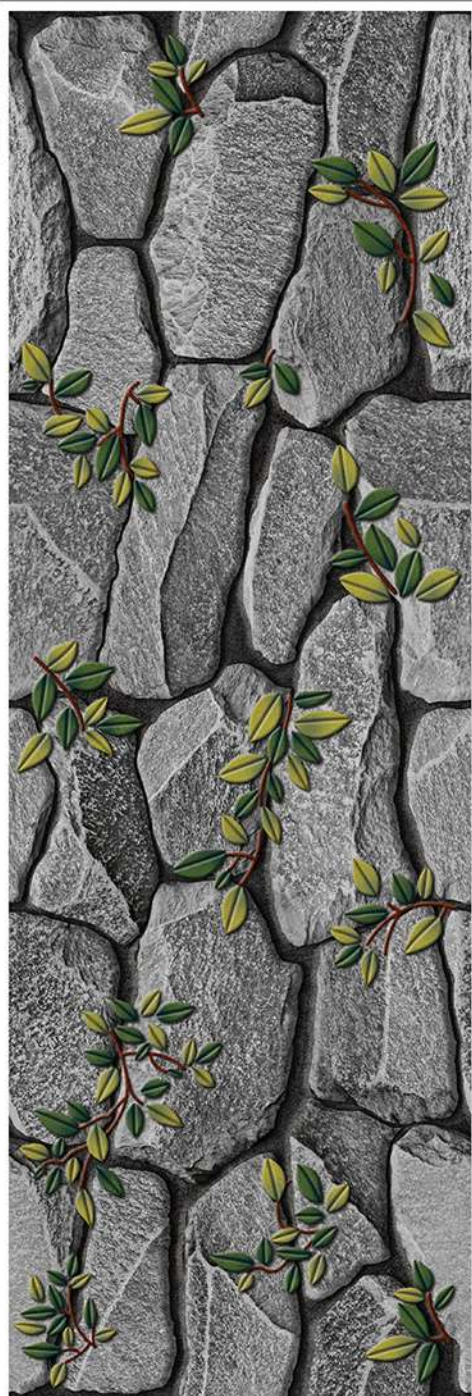

HIGH-DEEP
PUNCH

HIGH TECH
BODY

NATURAL
LOOK

HIGH
STRENGTH

RANDOM
FACE