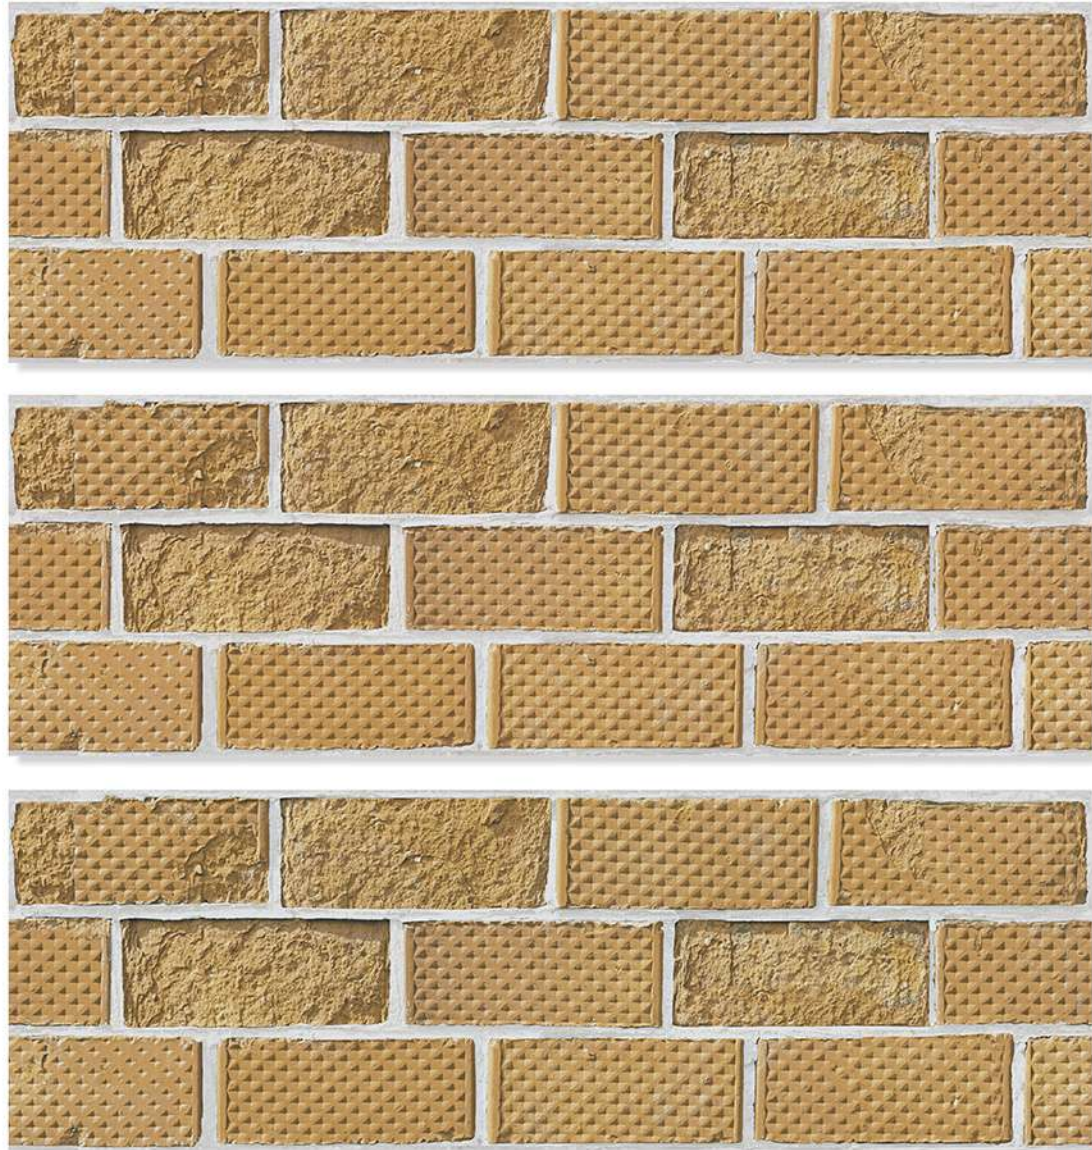

HIGH DEPTH ELEVATION

200X600 MM
MATT FINISH

HIGH-DEEP
PUNCH

HIGH TECH
BODY

NATURAL
LOOK

HIGH
STRENGTH

RANDOM
FACE