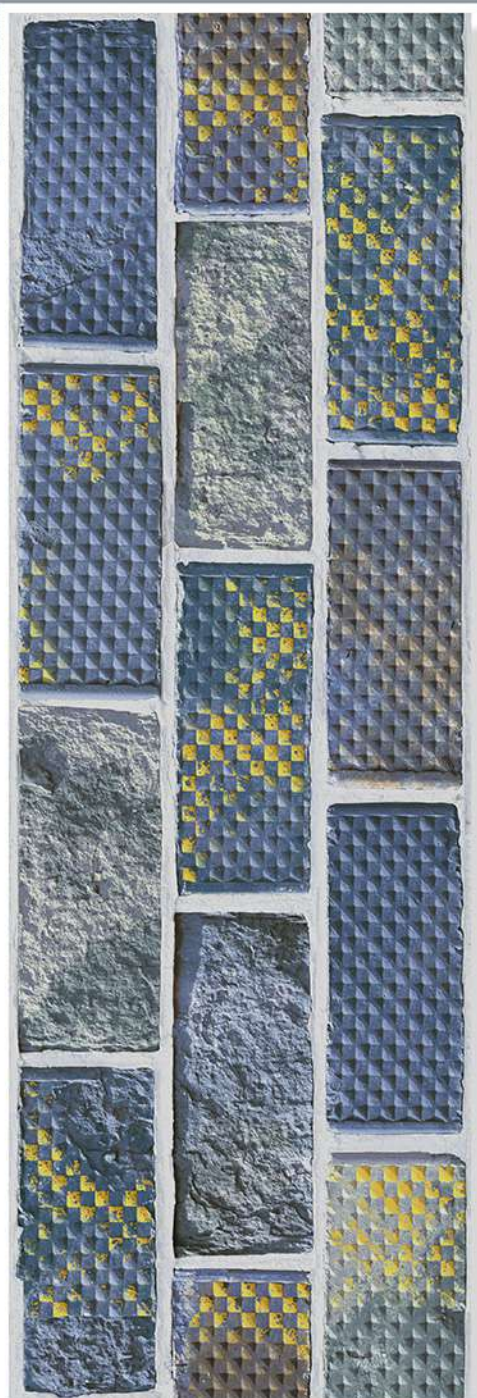

HIGH-DEEP
PUNCH

HIGH TECH
BODY

NATURAL
LOOK

HIGH
STRENGTH

RANDOM
FACE