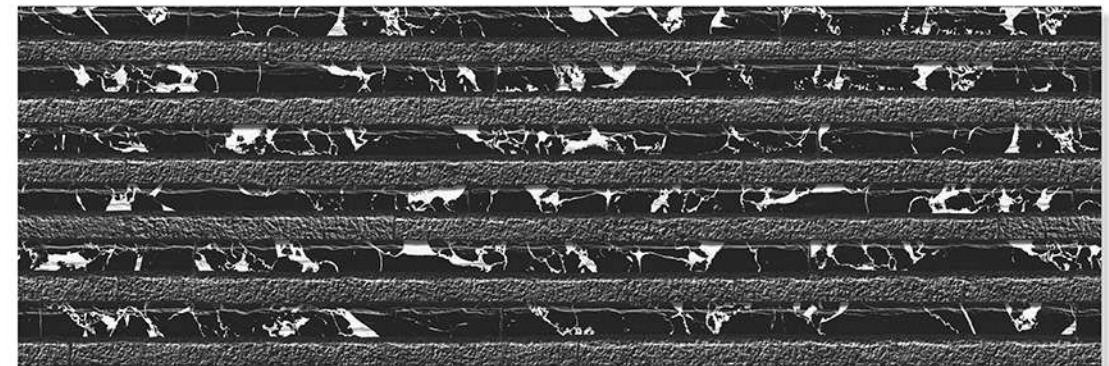

Unique Natural Stone

PORSCHE - 07