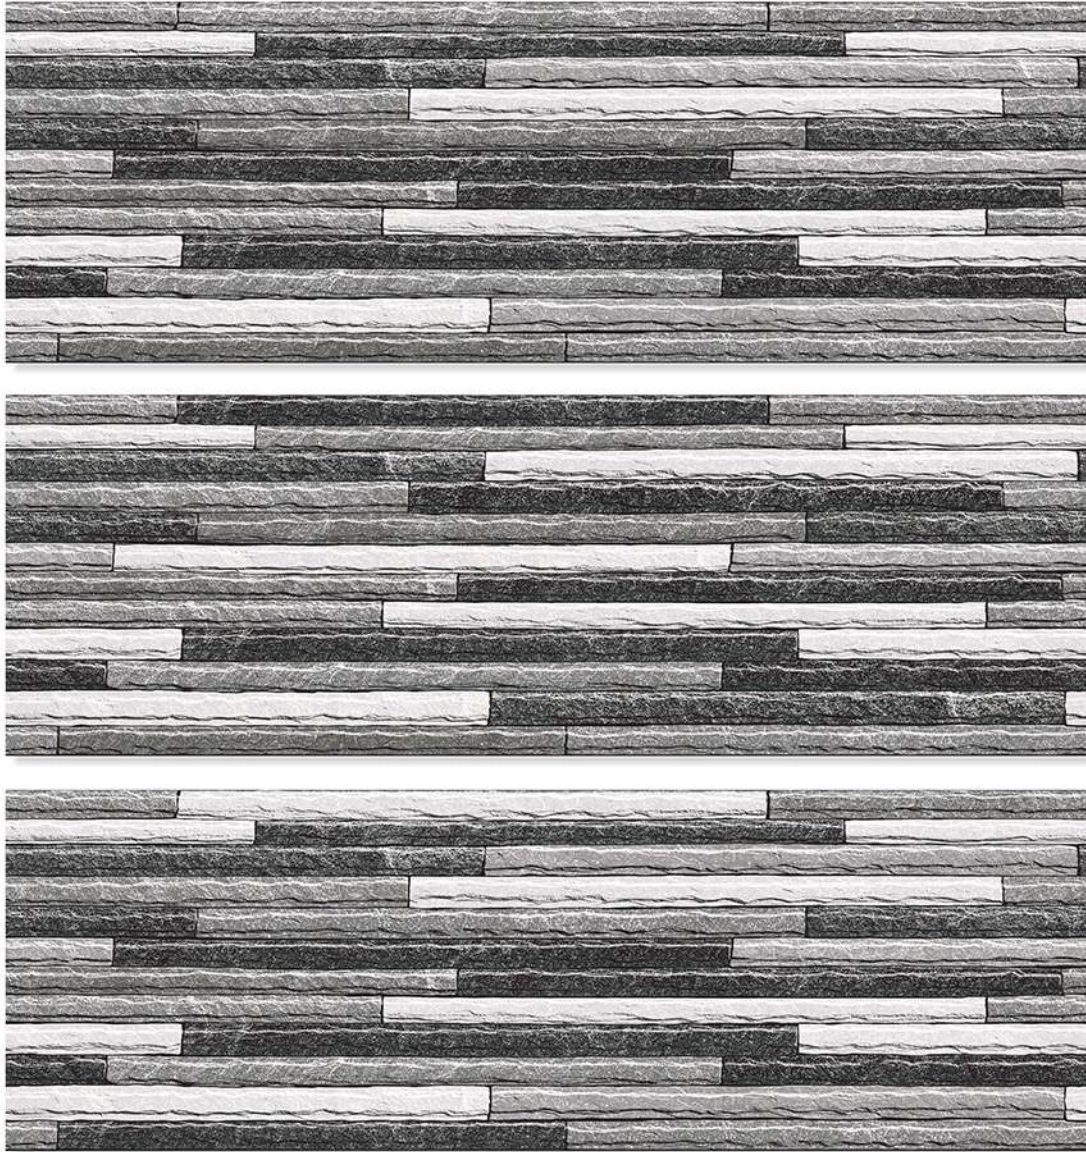

NATURAL
LOOK

HIGH
STRENGTH

RANDOM
FACE

Unique Natural Stone

PORSCHE - 02

HIGH DEPTH ELEVATION

200X600 MM
MATT FINISH

HIGH-DEEP
PUNCH