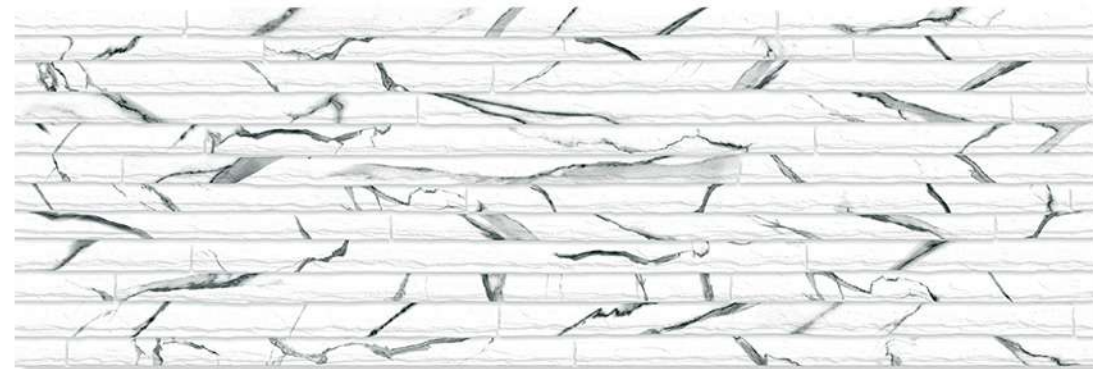

Unique Natural Stone

PORSCHE - 13