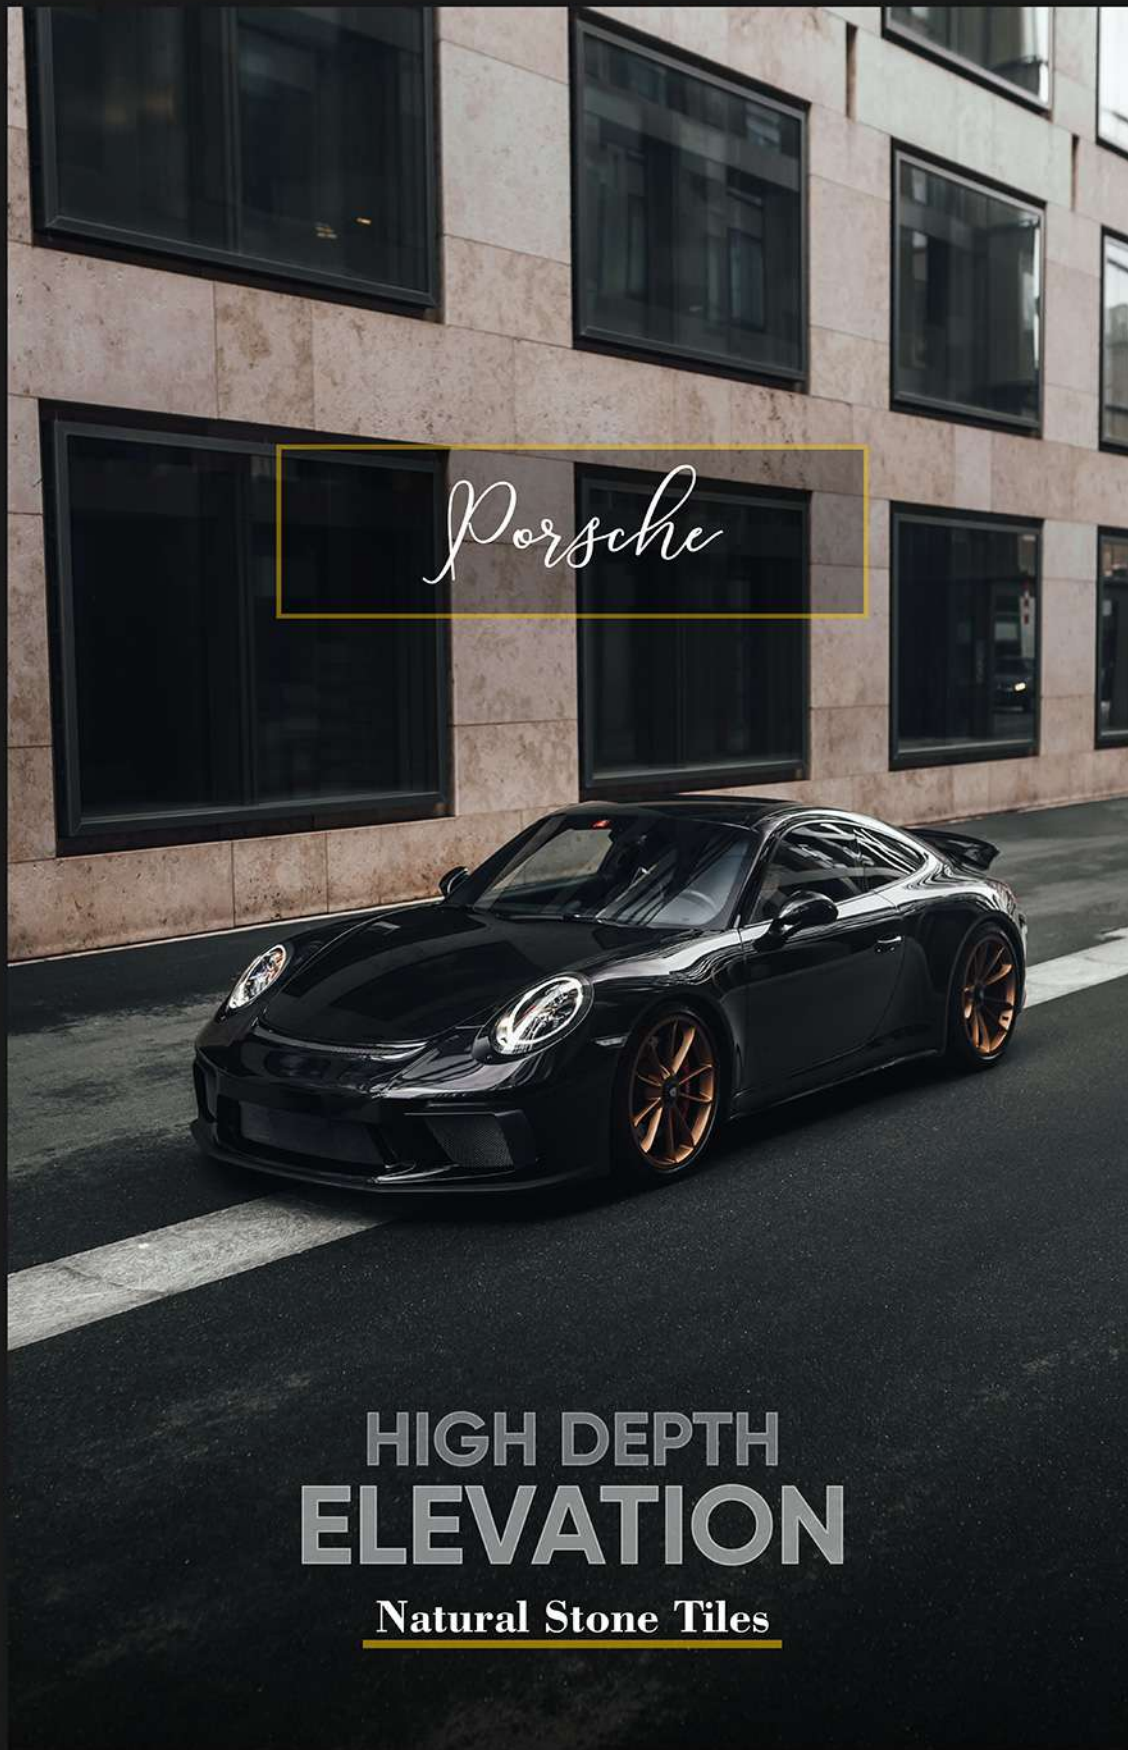

HIGH DEPTH
ELEVATION

+
NATURAL
STONE
TILES

Size
200 X 600 MM

**HIGH DEPTH
ELEVATION**

Natural Stone Tiles

The Tiles By Ceramica Are Crafted With A Keen Focus On Their Quality. Delivering High-end Products That Meet The Highest Quality Standards Is A Priority To Us. With Our Prime Goal Of Customer Satisfaction, We Create Tiles With Unique And Stylish Designs That Amplify The Beauty Of A Space. Our Tiles Are Accompanied By Various Features Like Durability, Easy Installation, Resistance To Heat, Resistance To Chemicals And Much More Making Them A Preferred Choice When Designing A Luxurious Space.