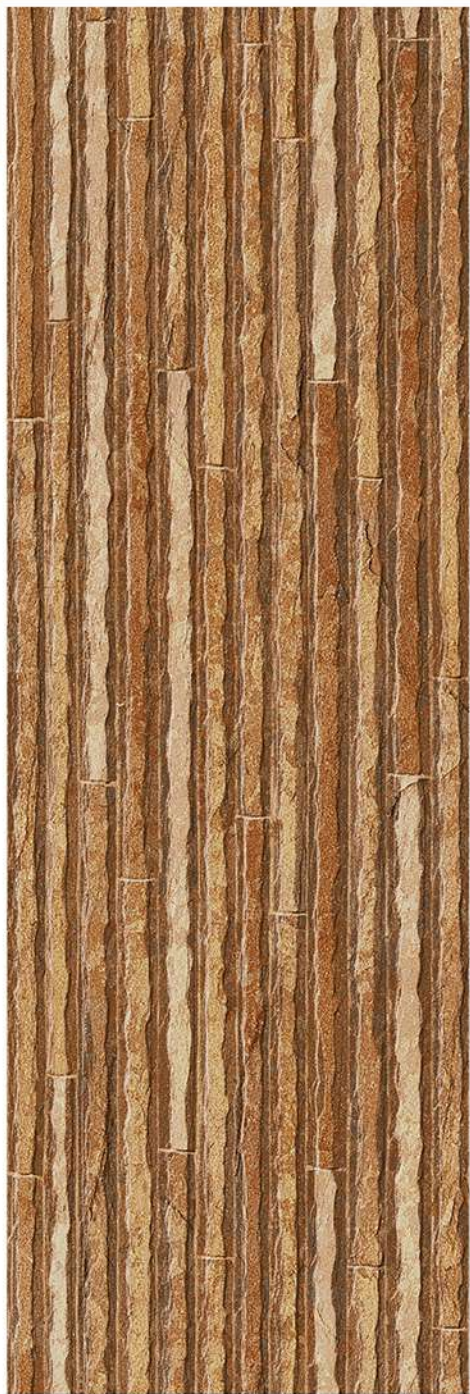

QUALITY PRODUCT

PORSCHE - 01

Unique Natural Stone

200X600 MM
MATT FINISH

HIGH DEPTH
ELEVATION

QUALITY PRODUCT

HIGH-DEEP
PUNCH

HIGH TECH
BODY