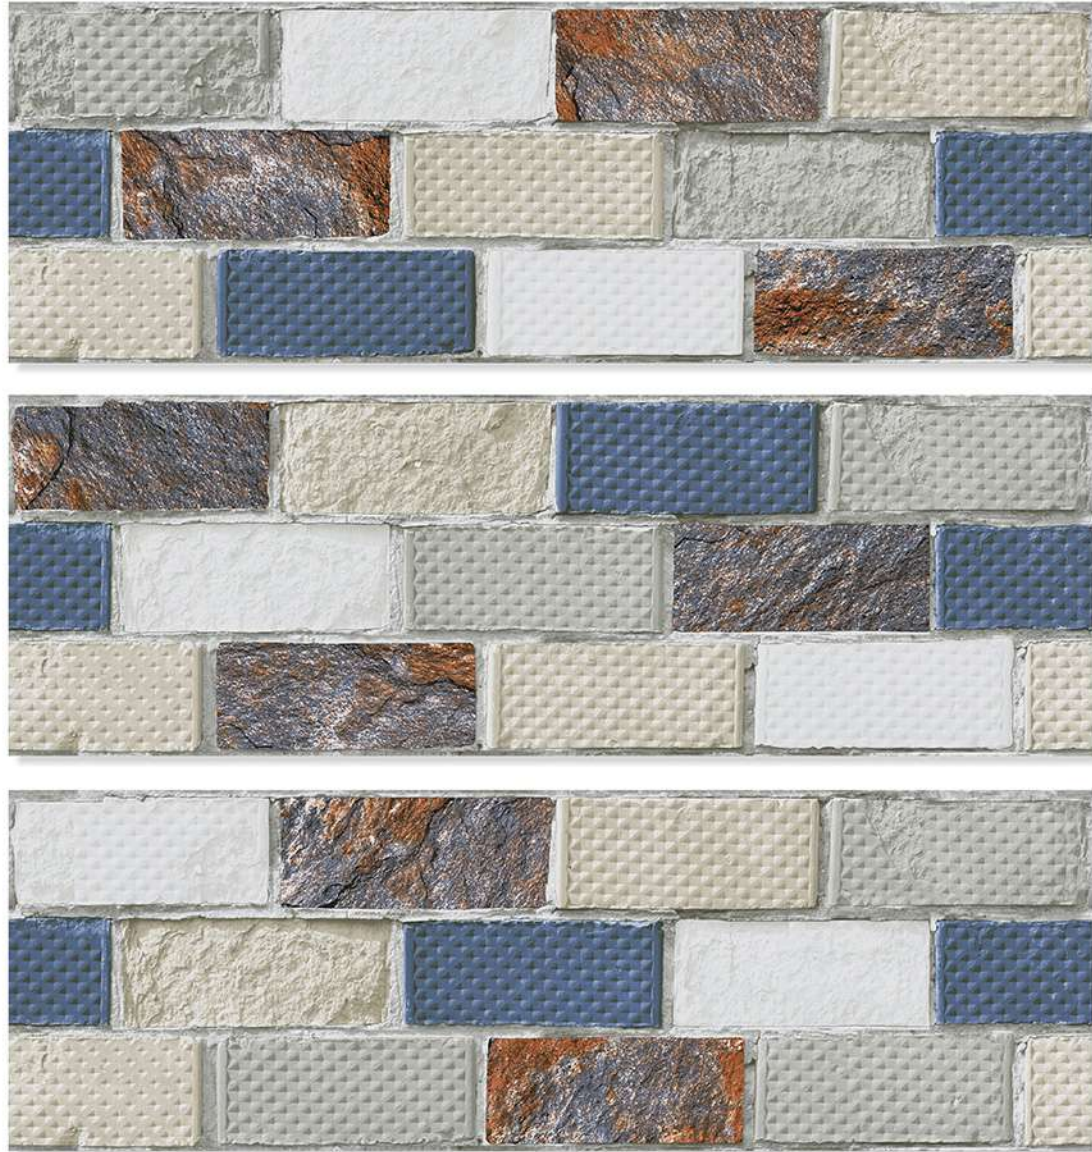

NATURAL
LOOK

HIGH
STRENGTH

RANDOM
FACE

Unique Natural Stone

THAR - 06

HIGH DEPTH ELEVATION

200X600 MM
MATT FINISH

HIGH-DEEP
PUNCH