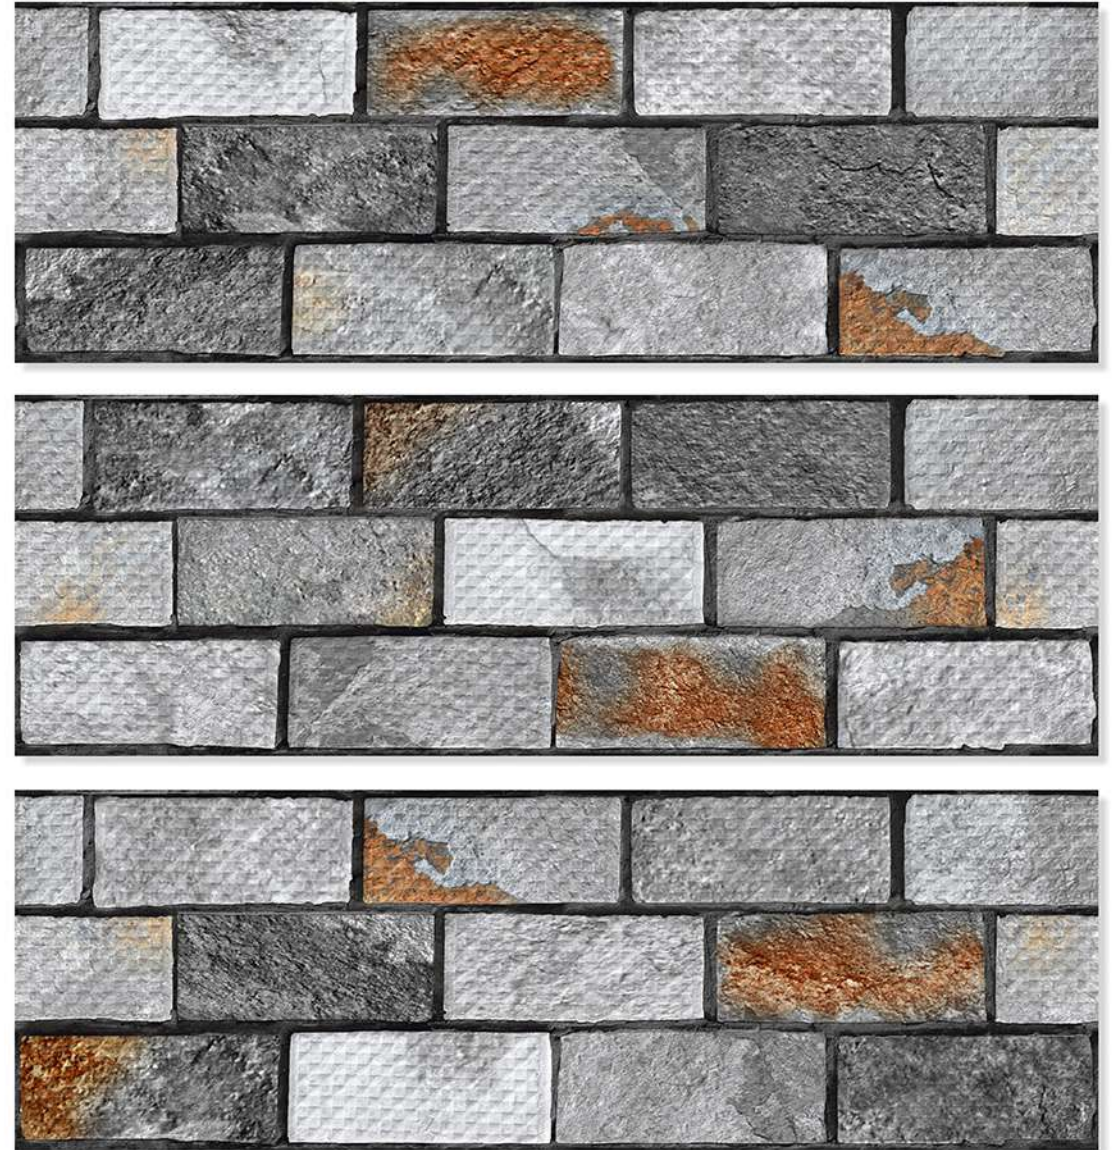

Unique Natural Stone

THAR - 06