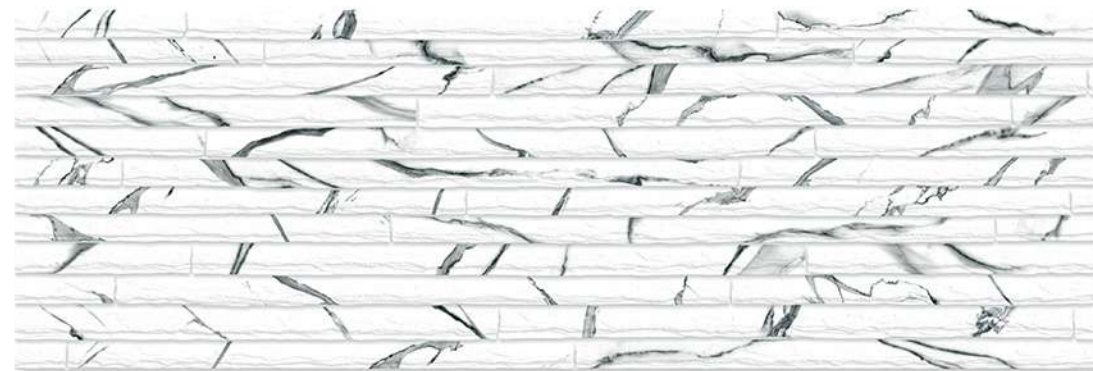

Unique Natural Stone

PORSCHE - 13