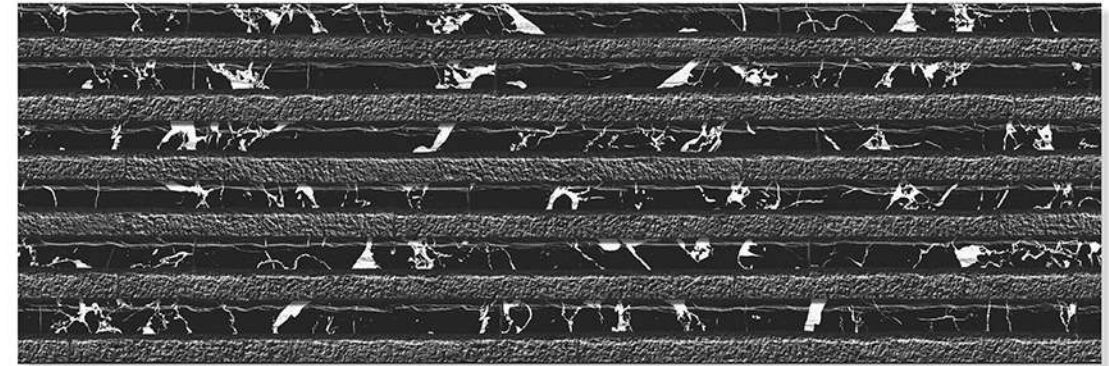

Unique Natural Stone

PORSCHE - 07