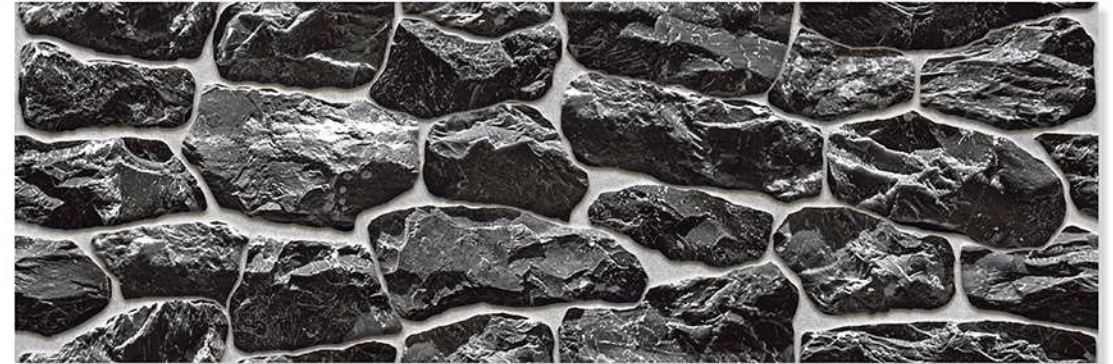

Unique Natural Stone

ROLLS ROYCE - 11