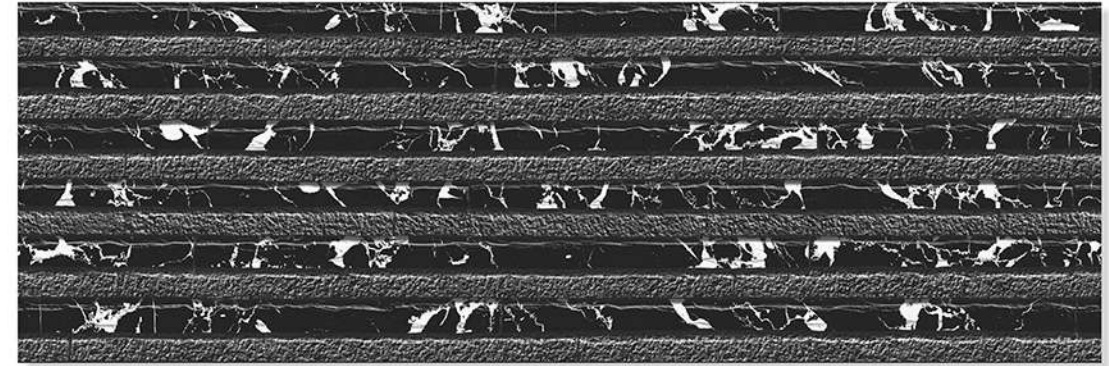

Unique Natural Stone

PORSCHE - 07