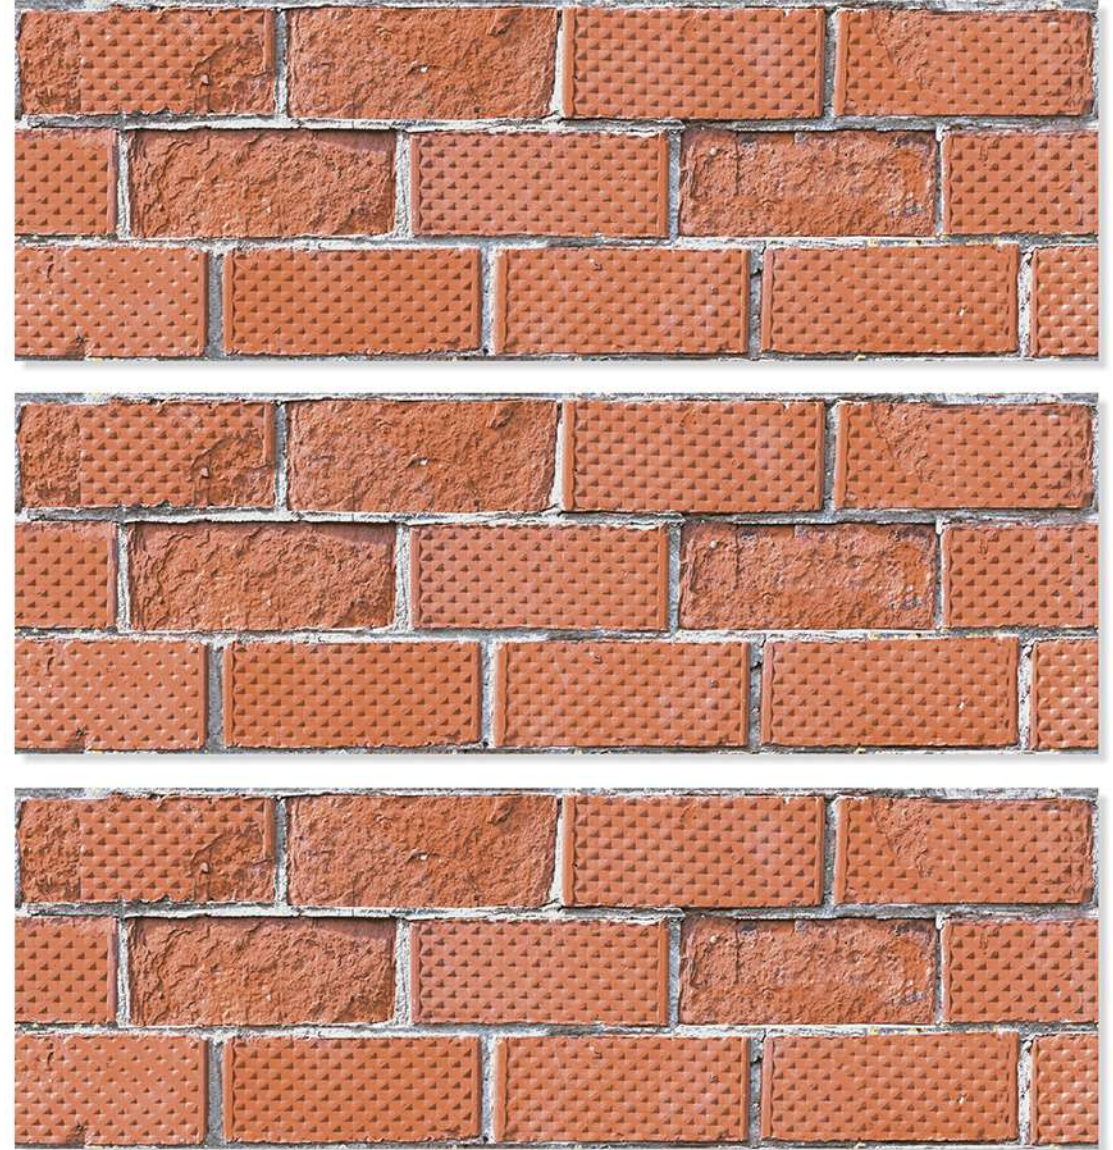

Unique Natural Stone

THAR - 02