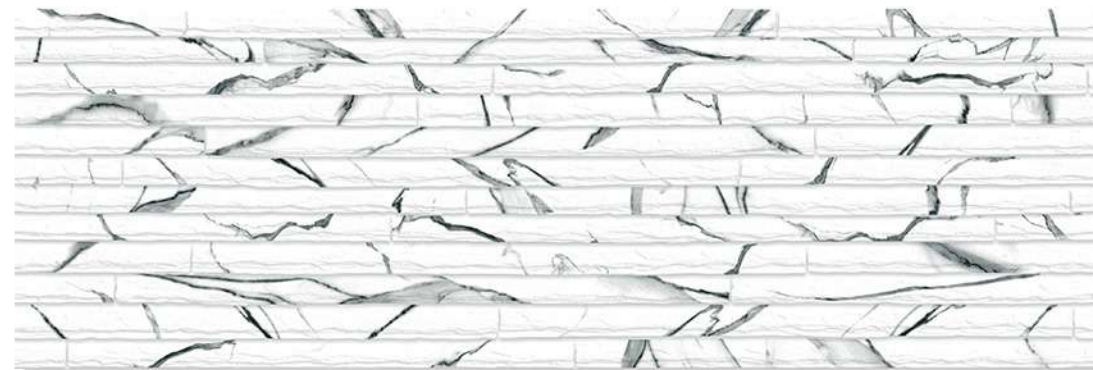

Unique Natural Stone

PORSCHE - 13