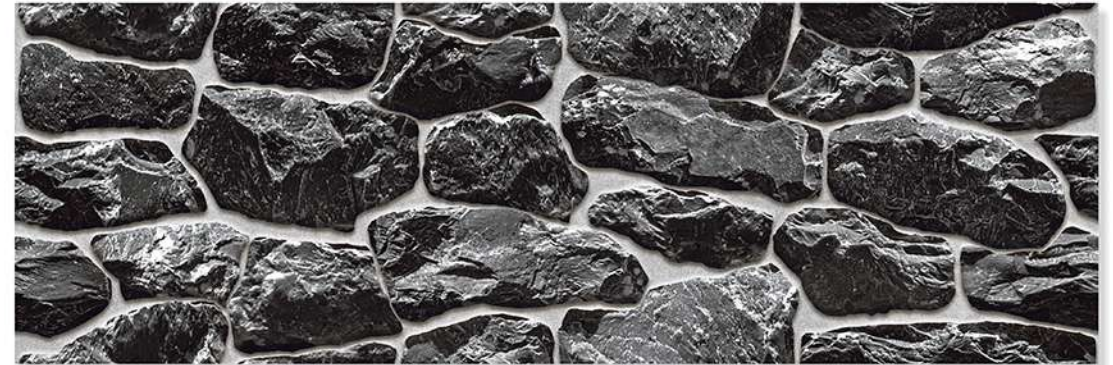

Unique Natural Stone

ROLLS ROYCE - 11