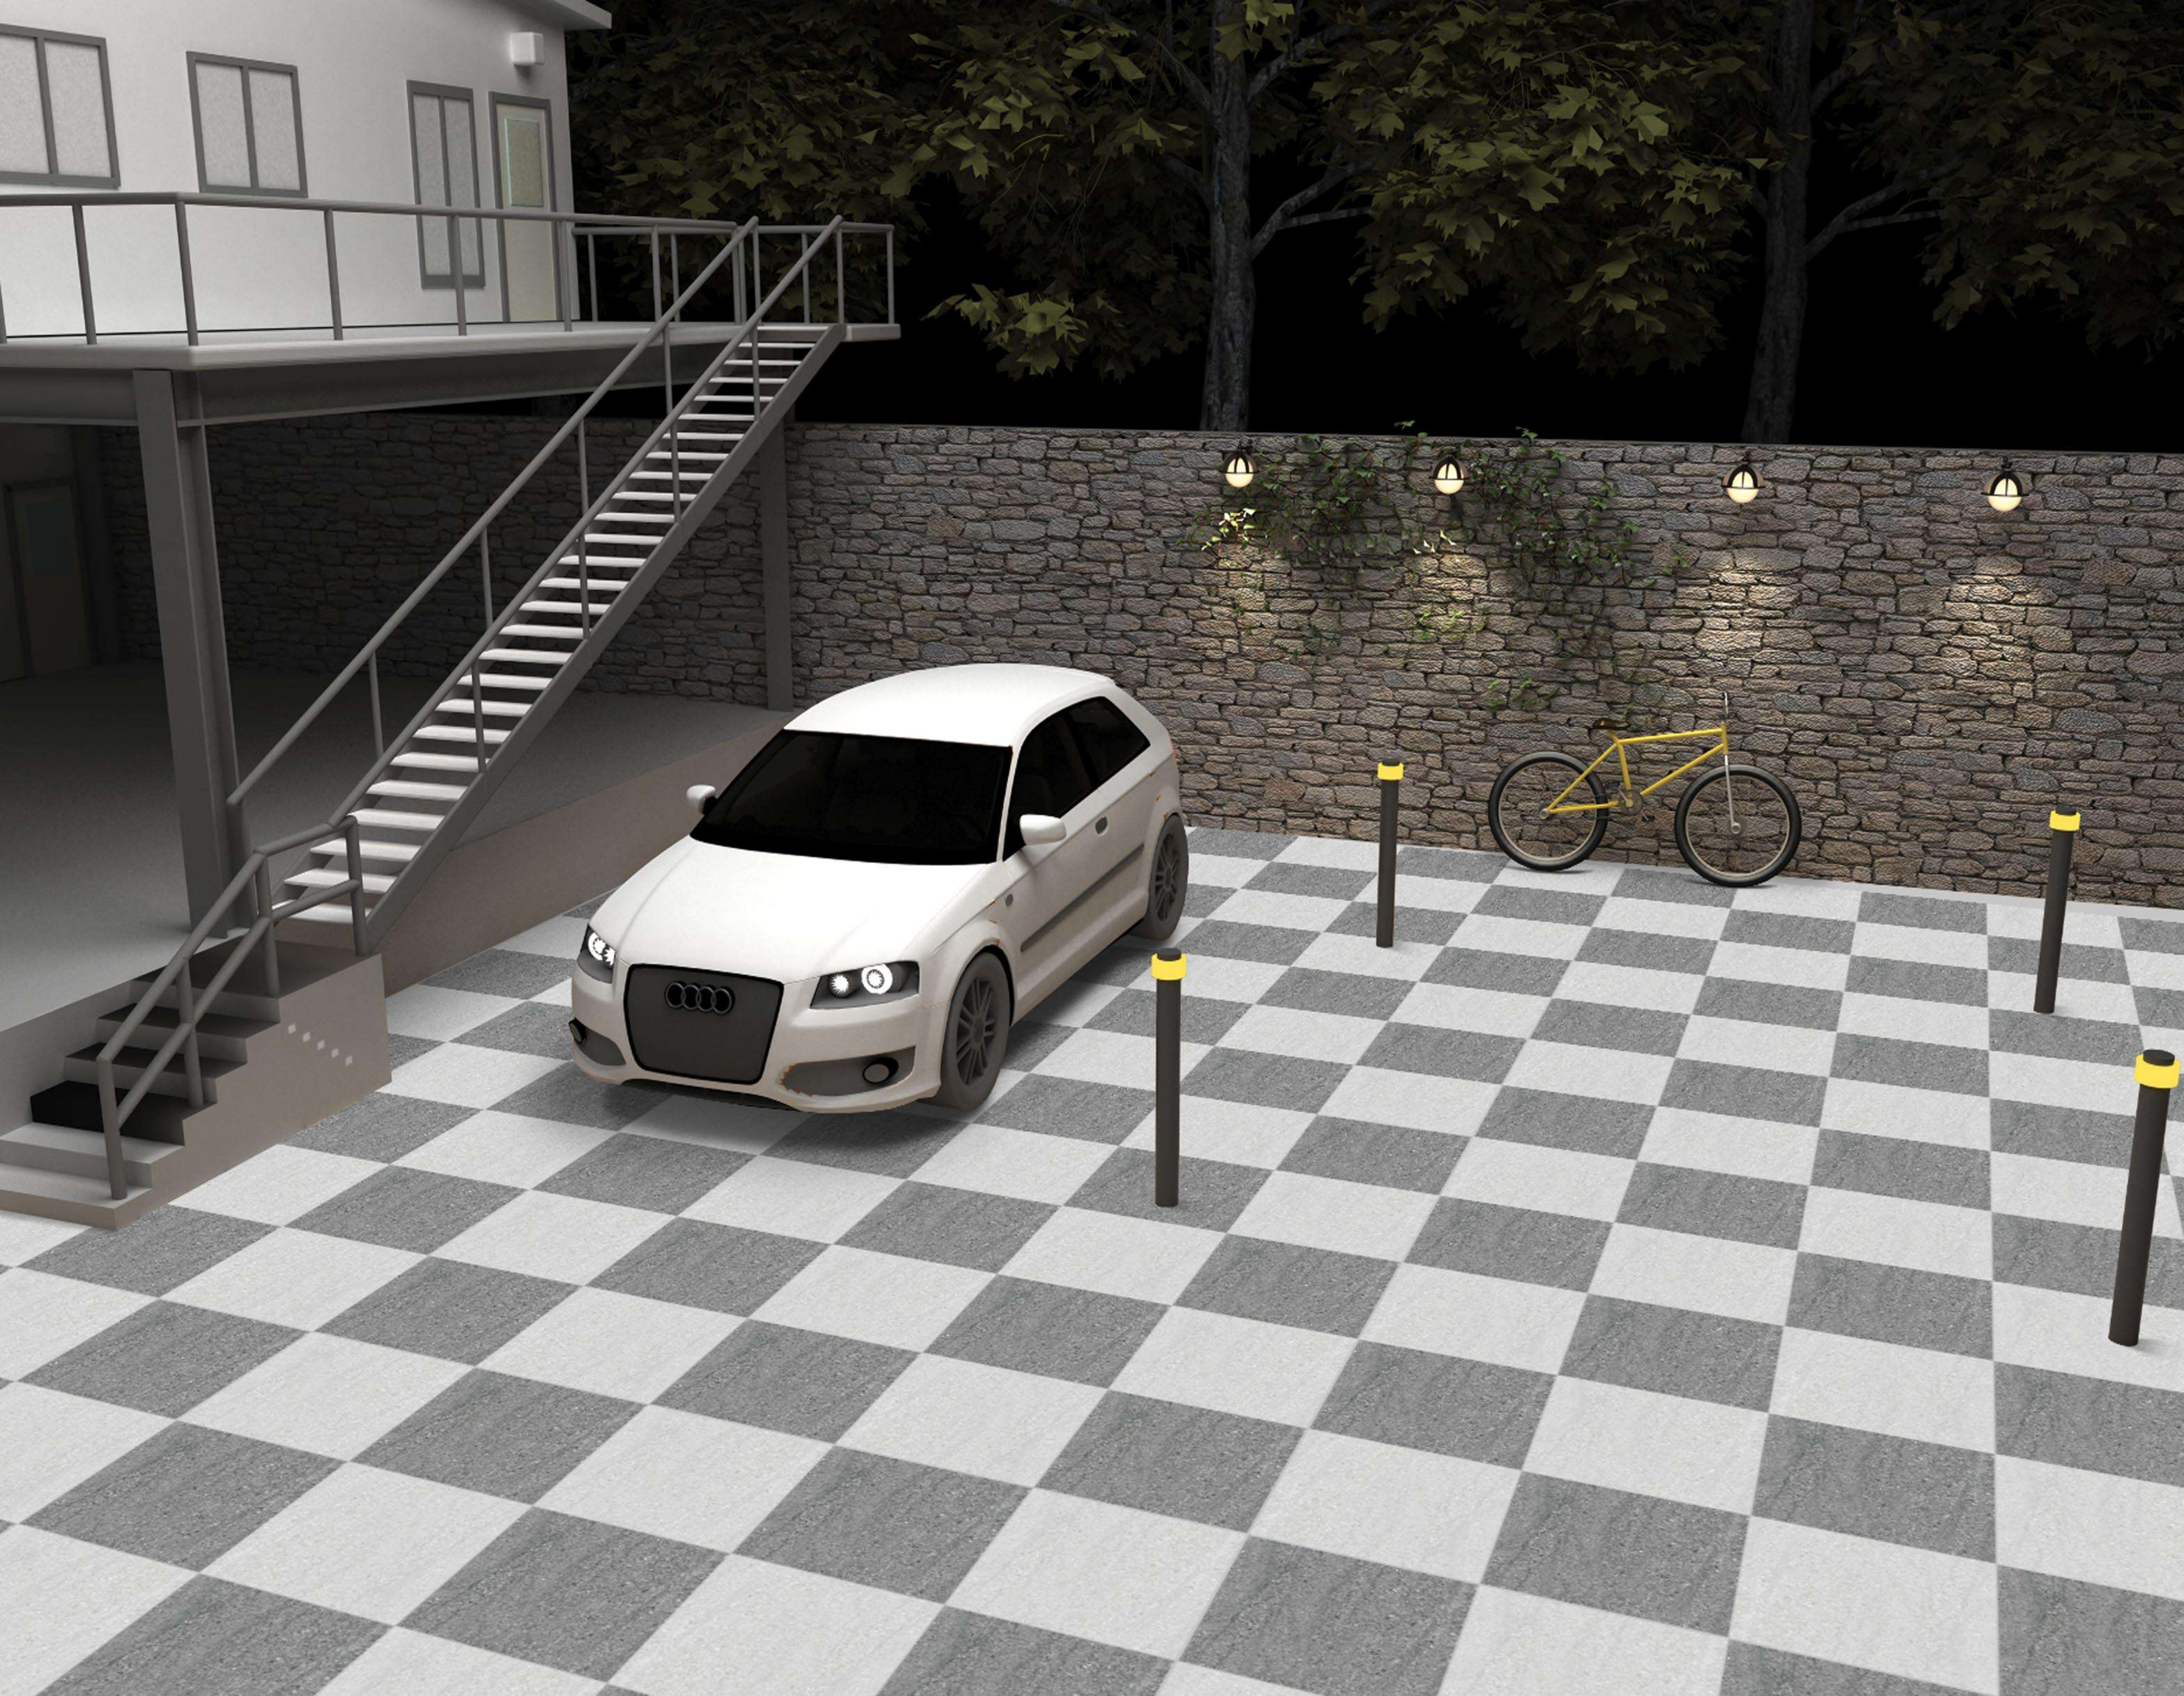

Applicable On
Wall & Floor

HD
Clarity

Random
Design

Zero
Maintenance

Eco
Friendly

Size
500x
500mm

Series
PLAIN

11020-LT