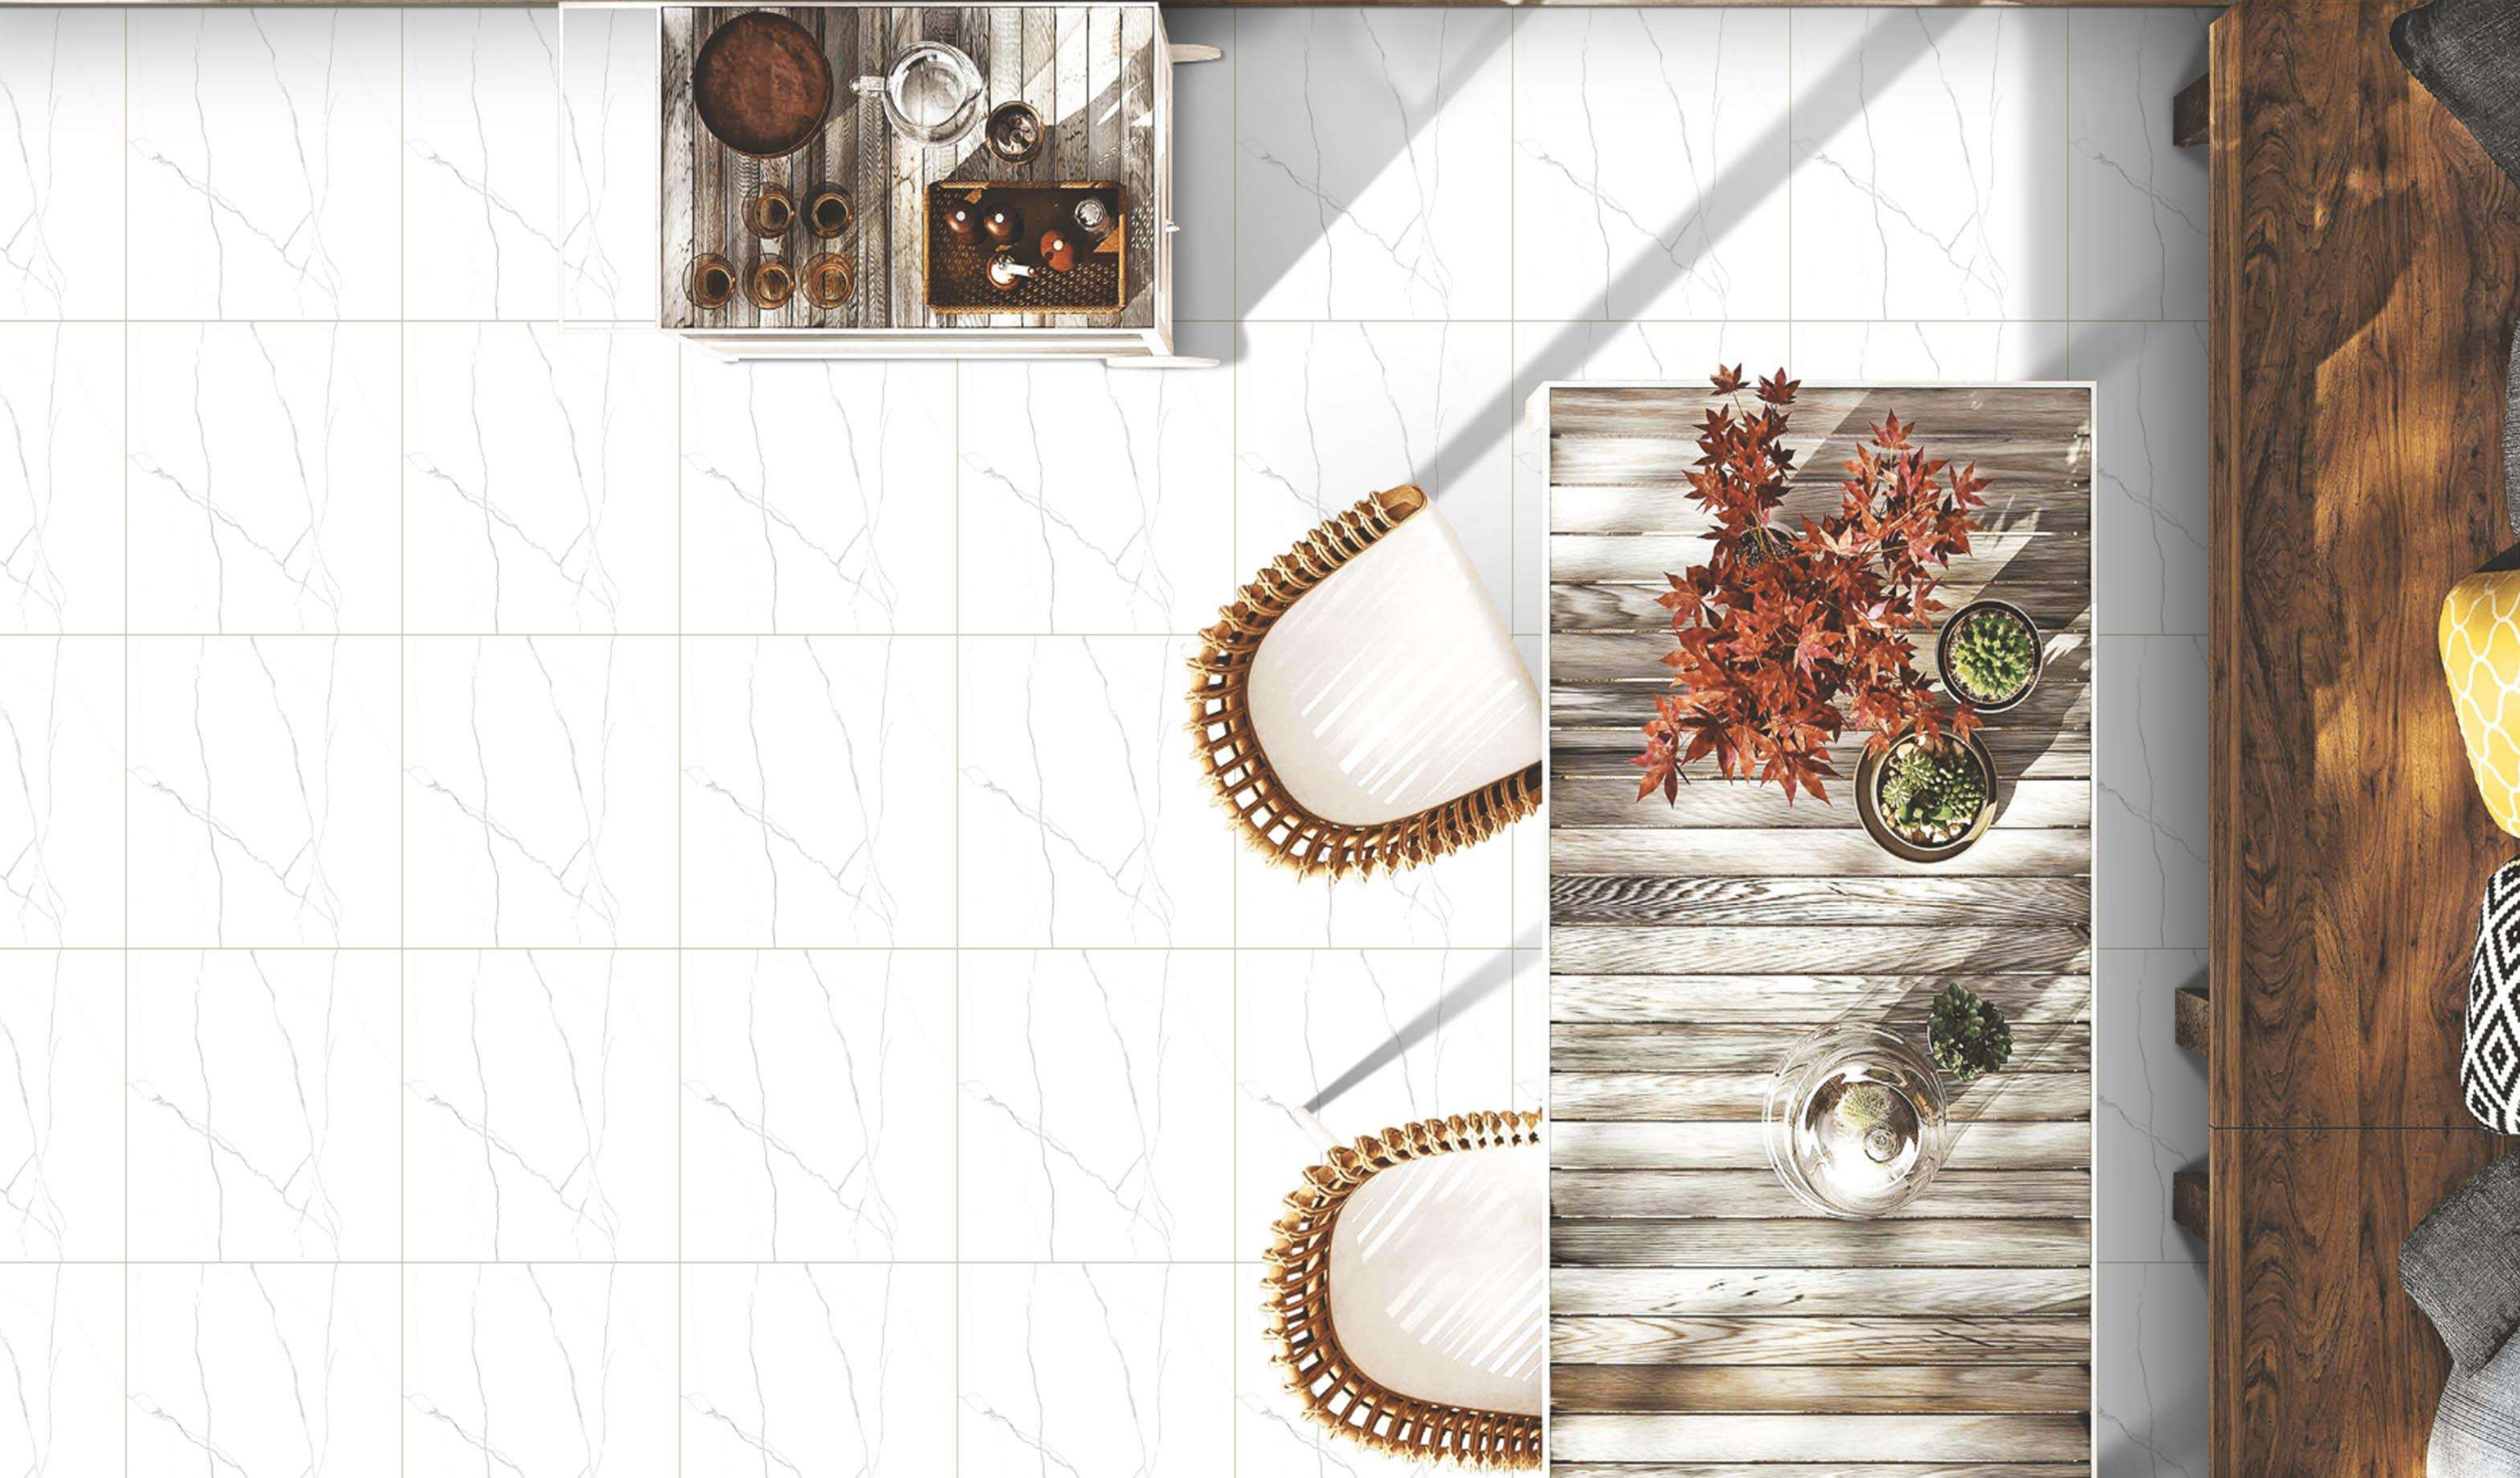

11513

Applicable On
Wall & Floor

HD
Clarity

Random
Design

Zero
Maintenance

Eco
Friendly

Size
500x
500mm

Series
PLAIN