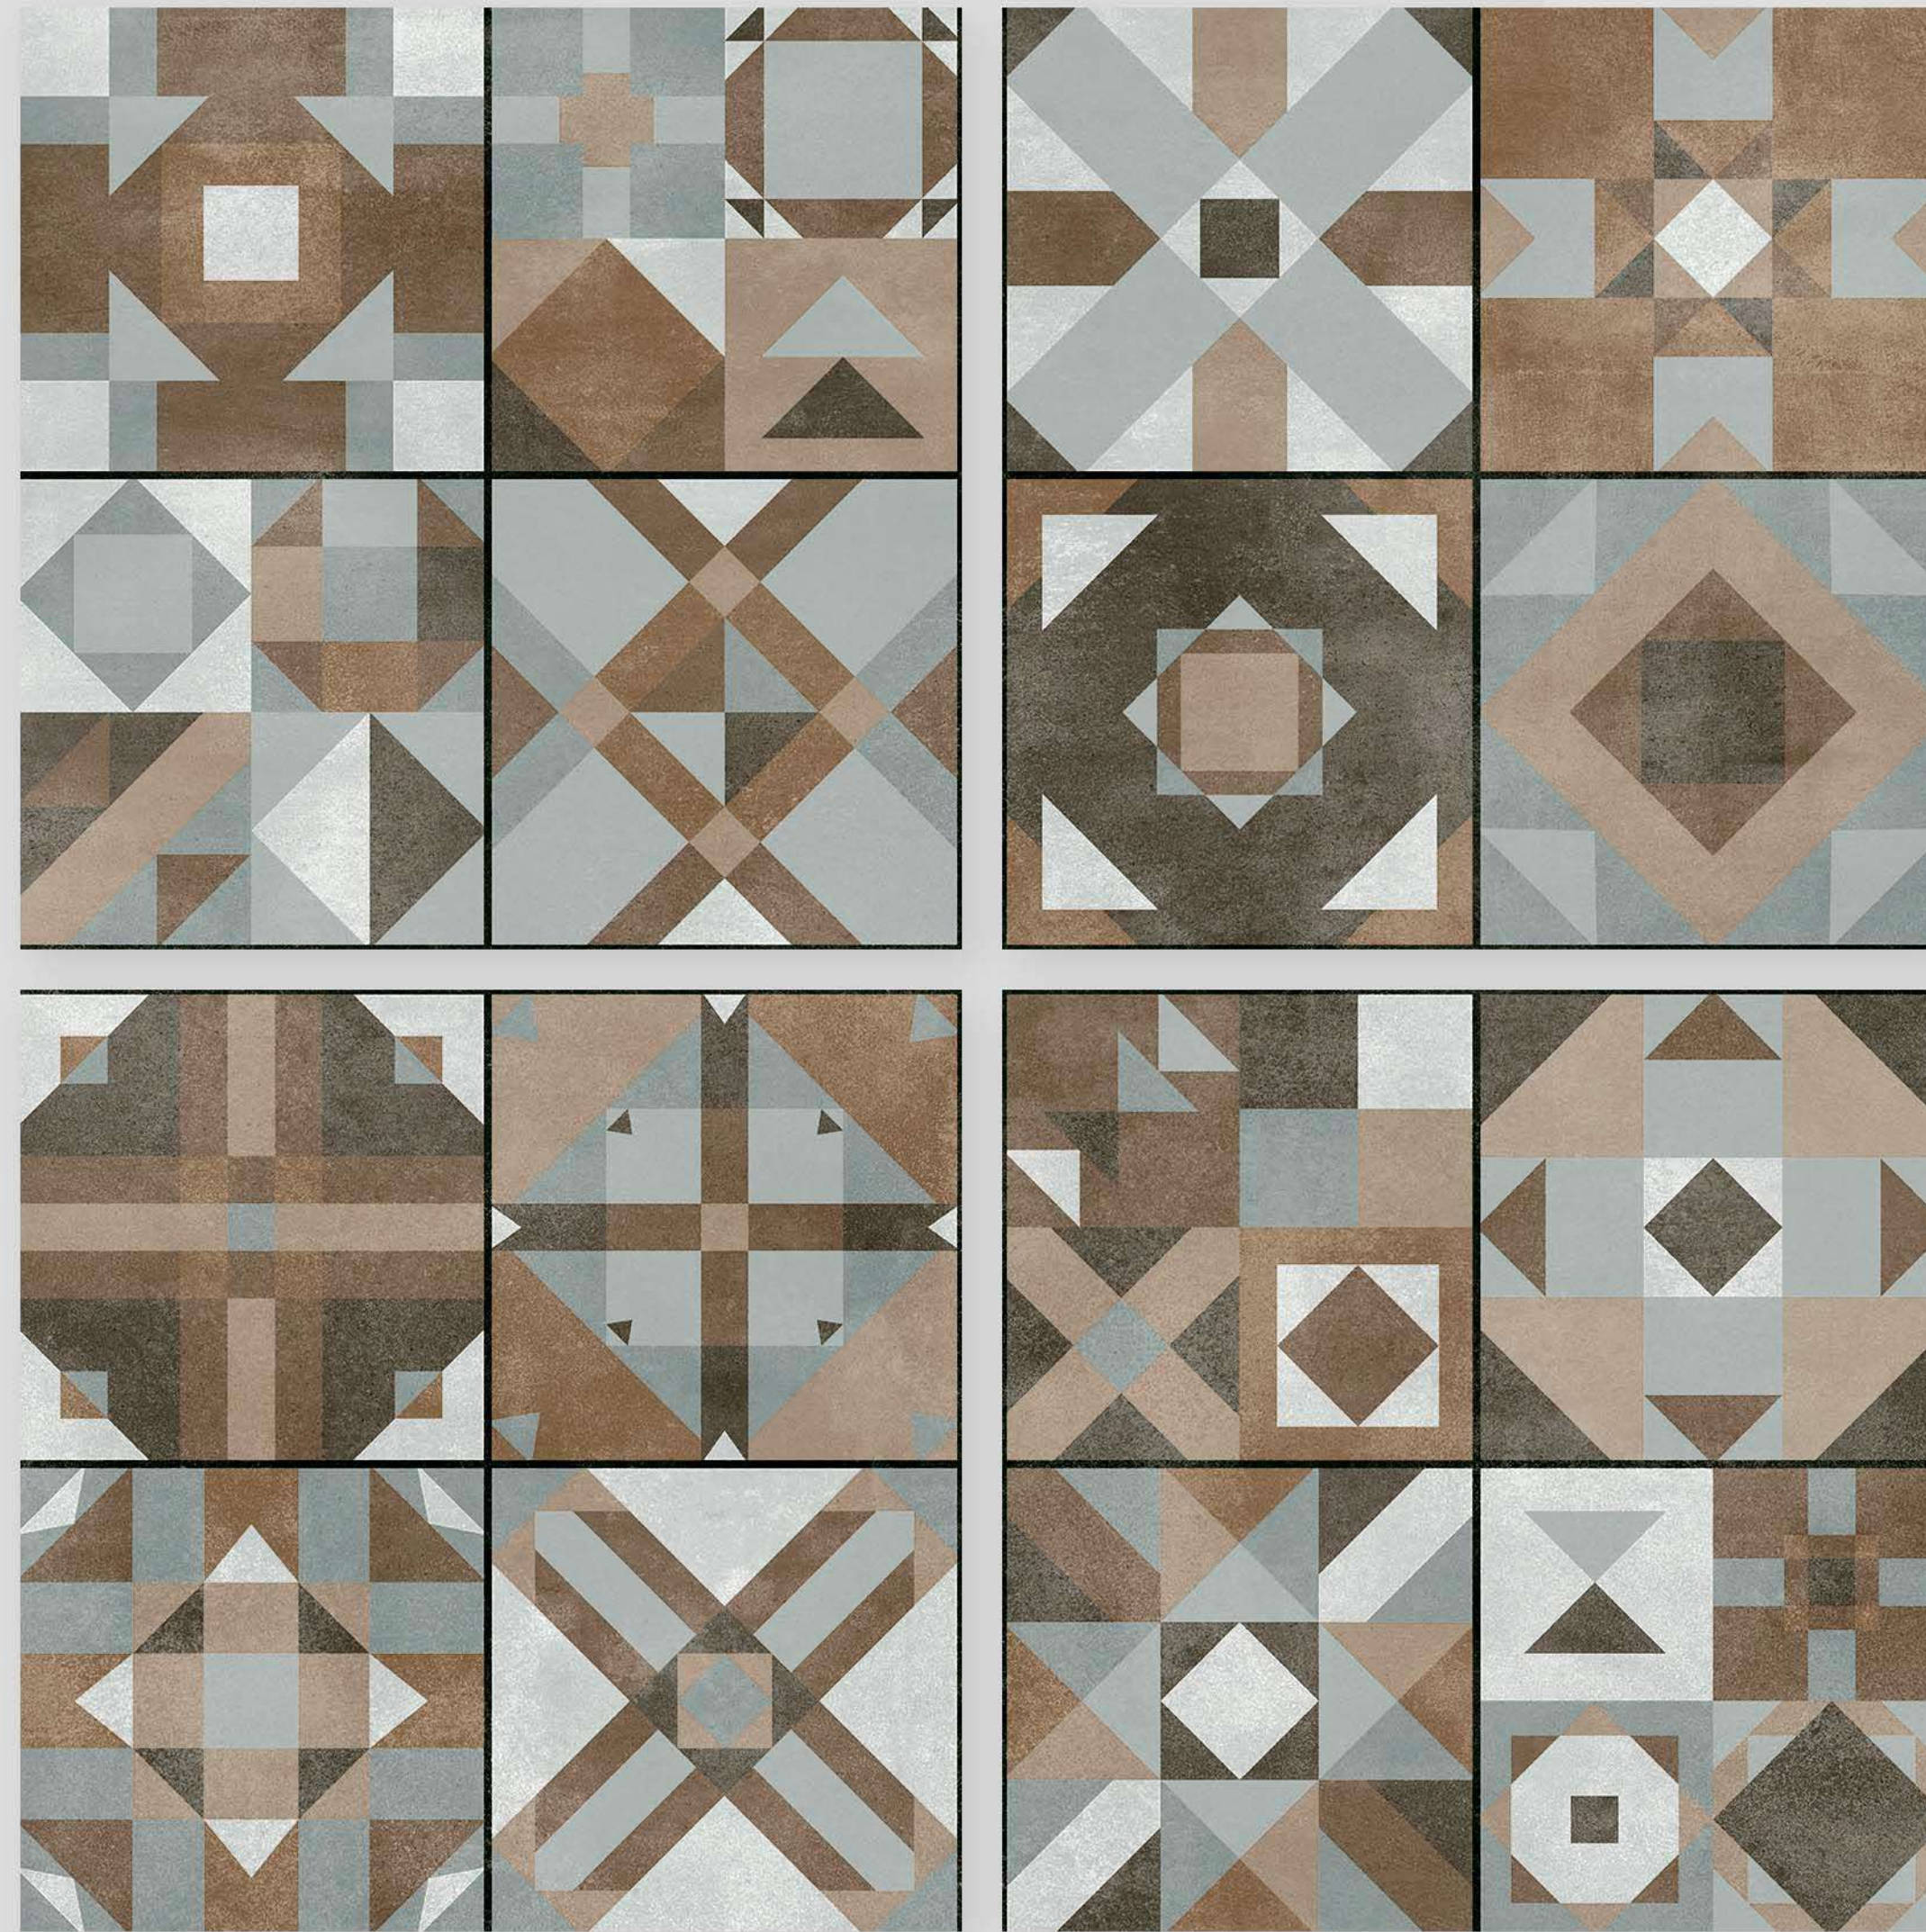

HD
Clarity

Random
Design

Zero
Maintenance

Eco
Friendly

Size
500x
500mm

Series
PLAIN

12508

Random