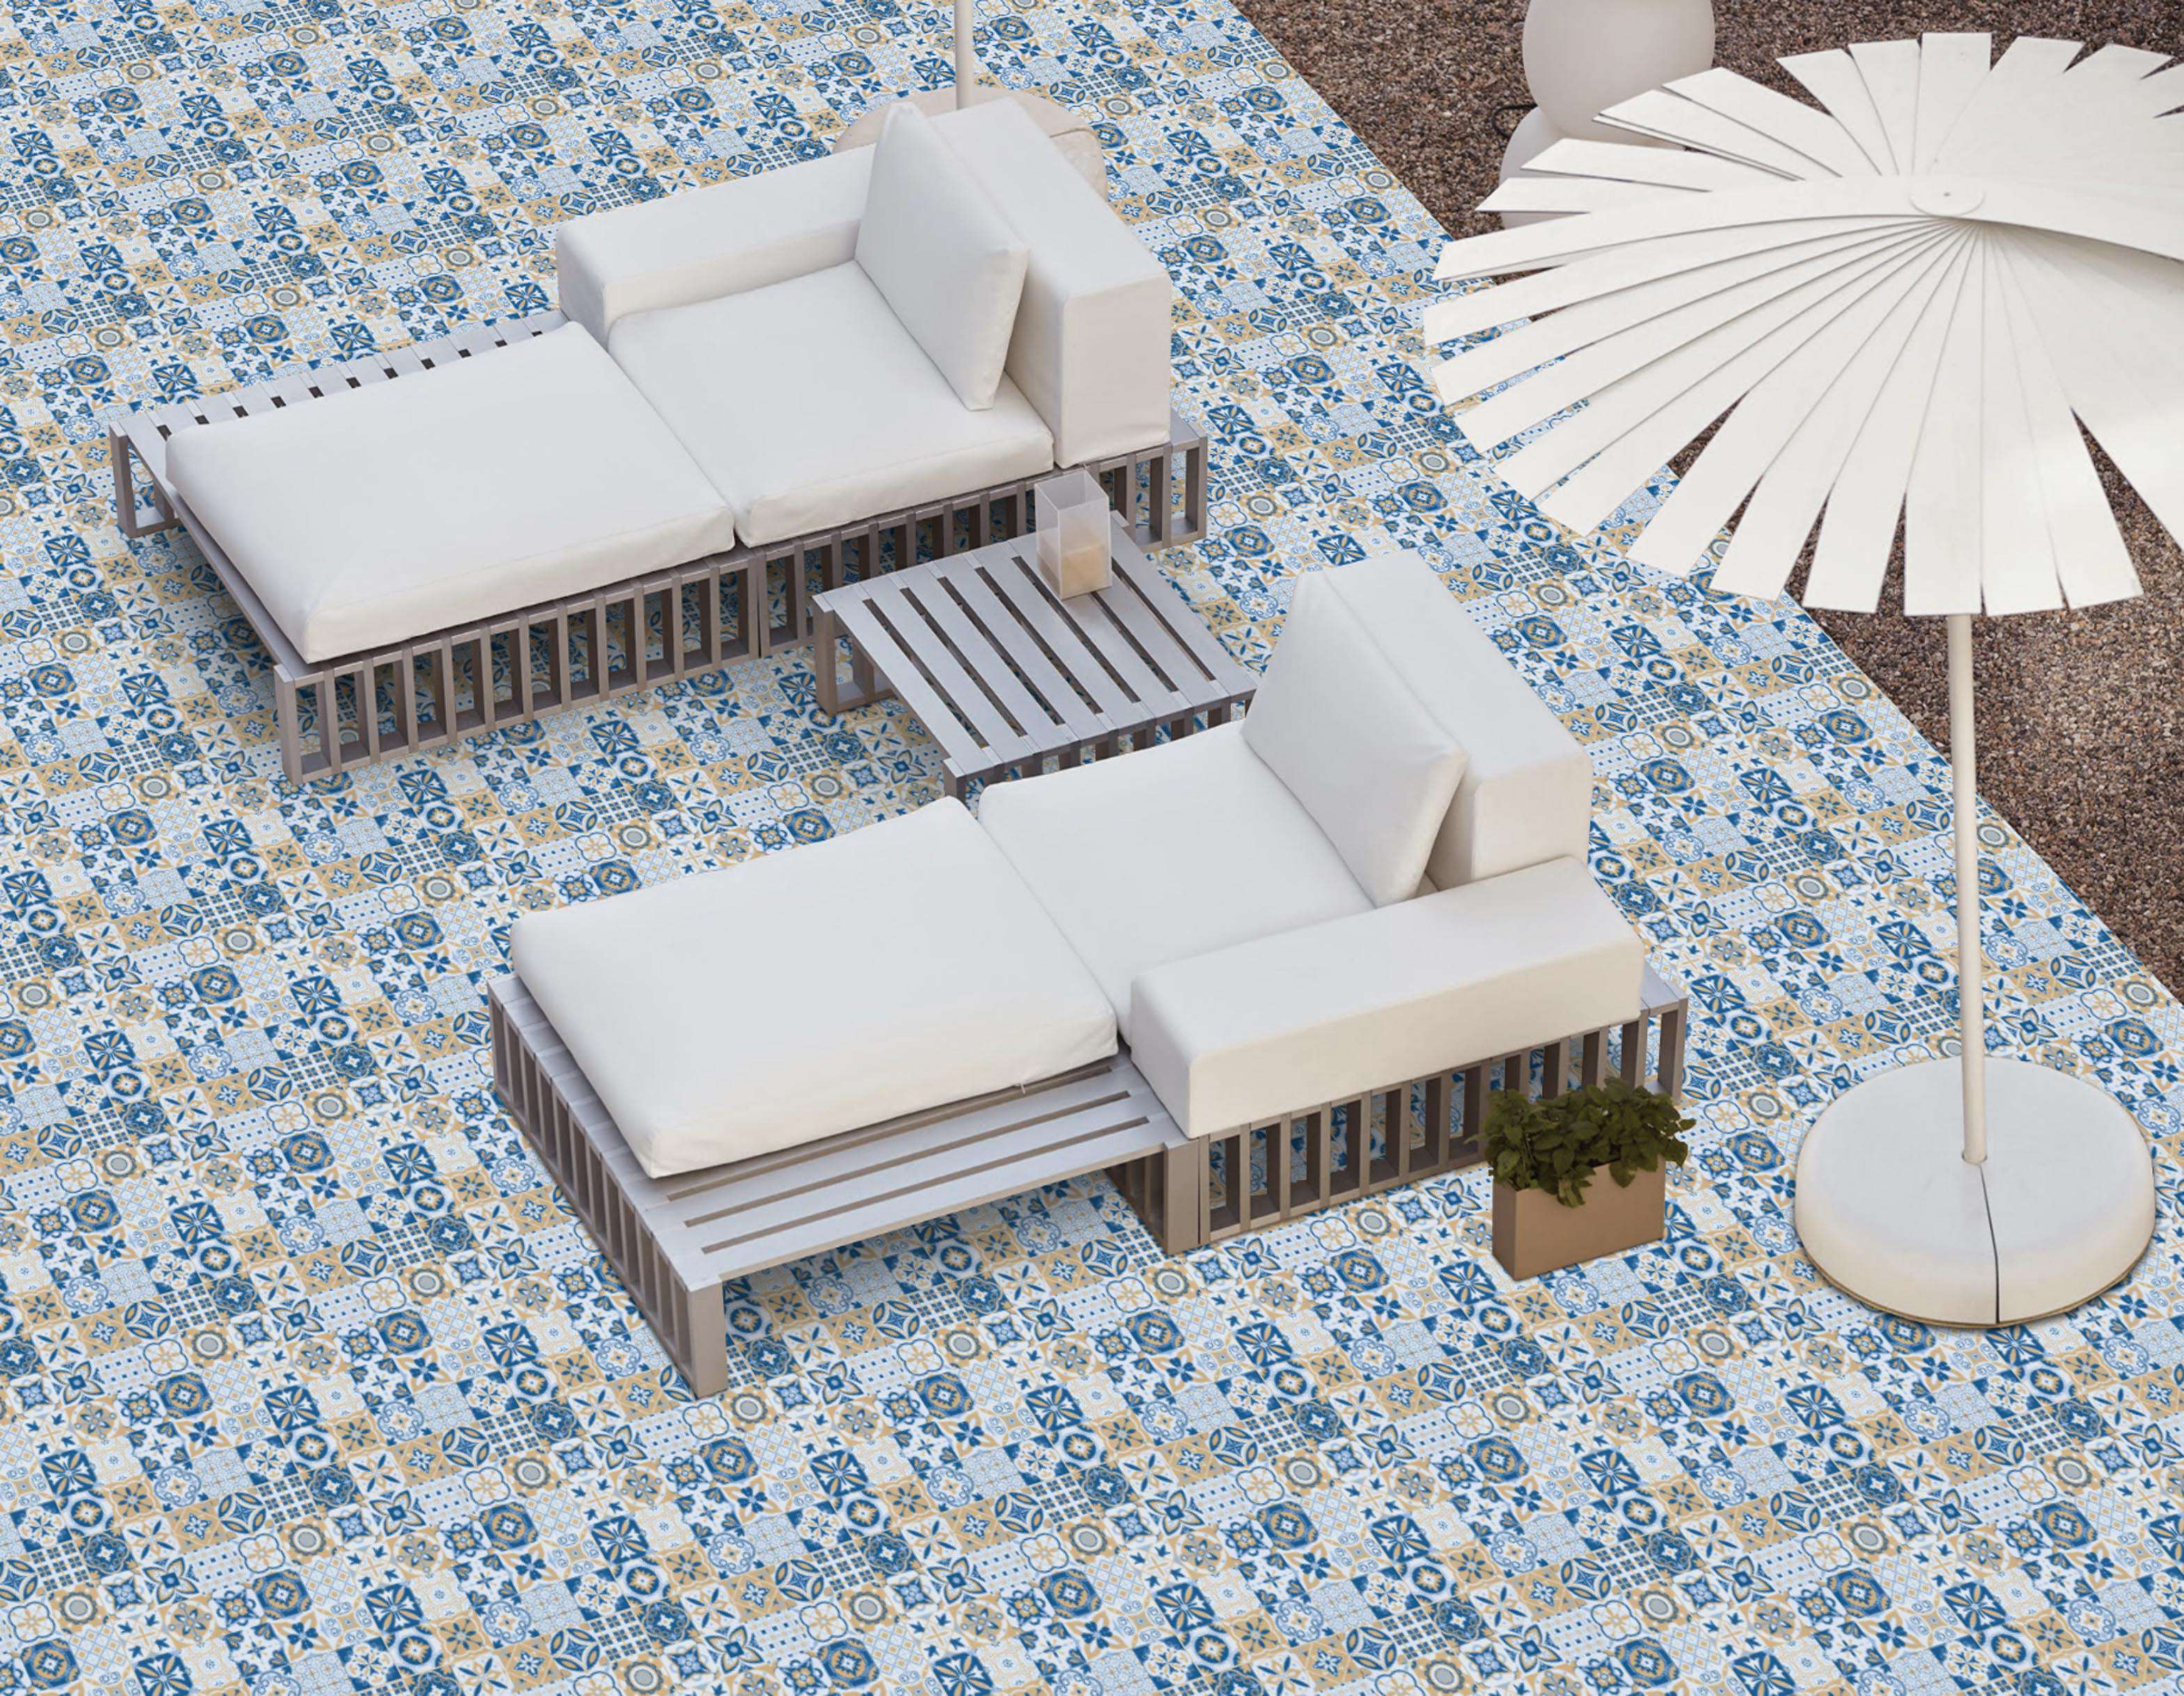

Random
Design

Zero
Maintenance

Eco
Friendly

Size
500x
500mm

Series
PLAIN

12507

Random

Applicable On
Wall & Floor