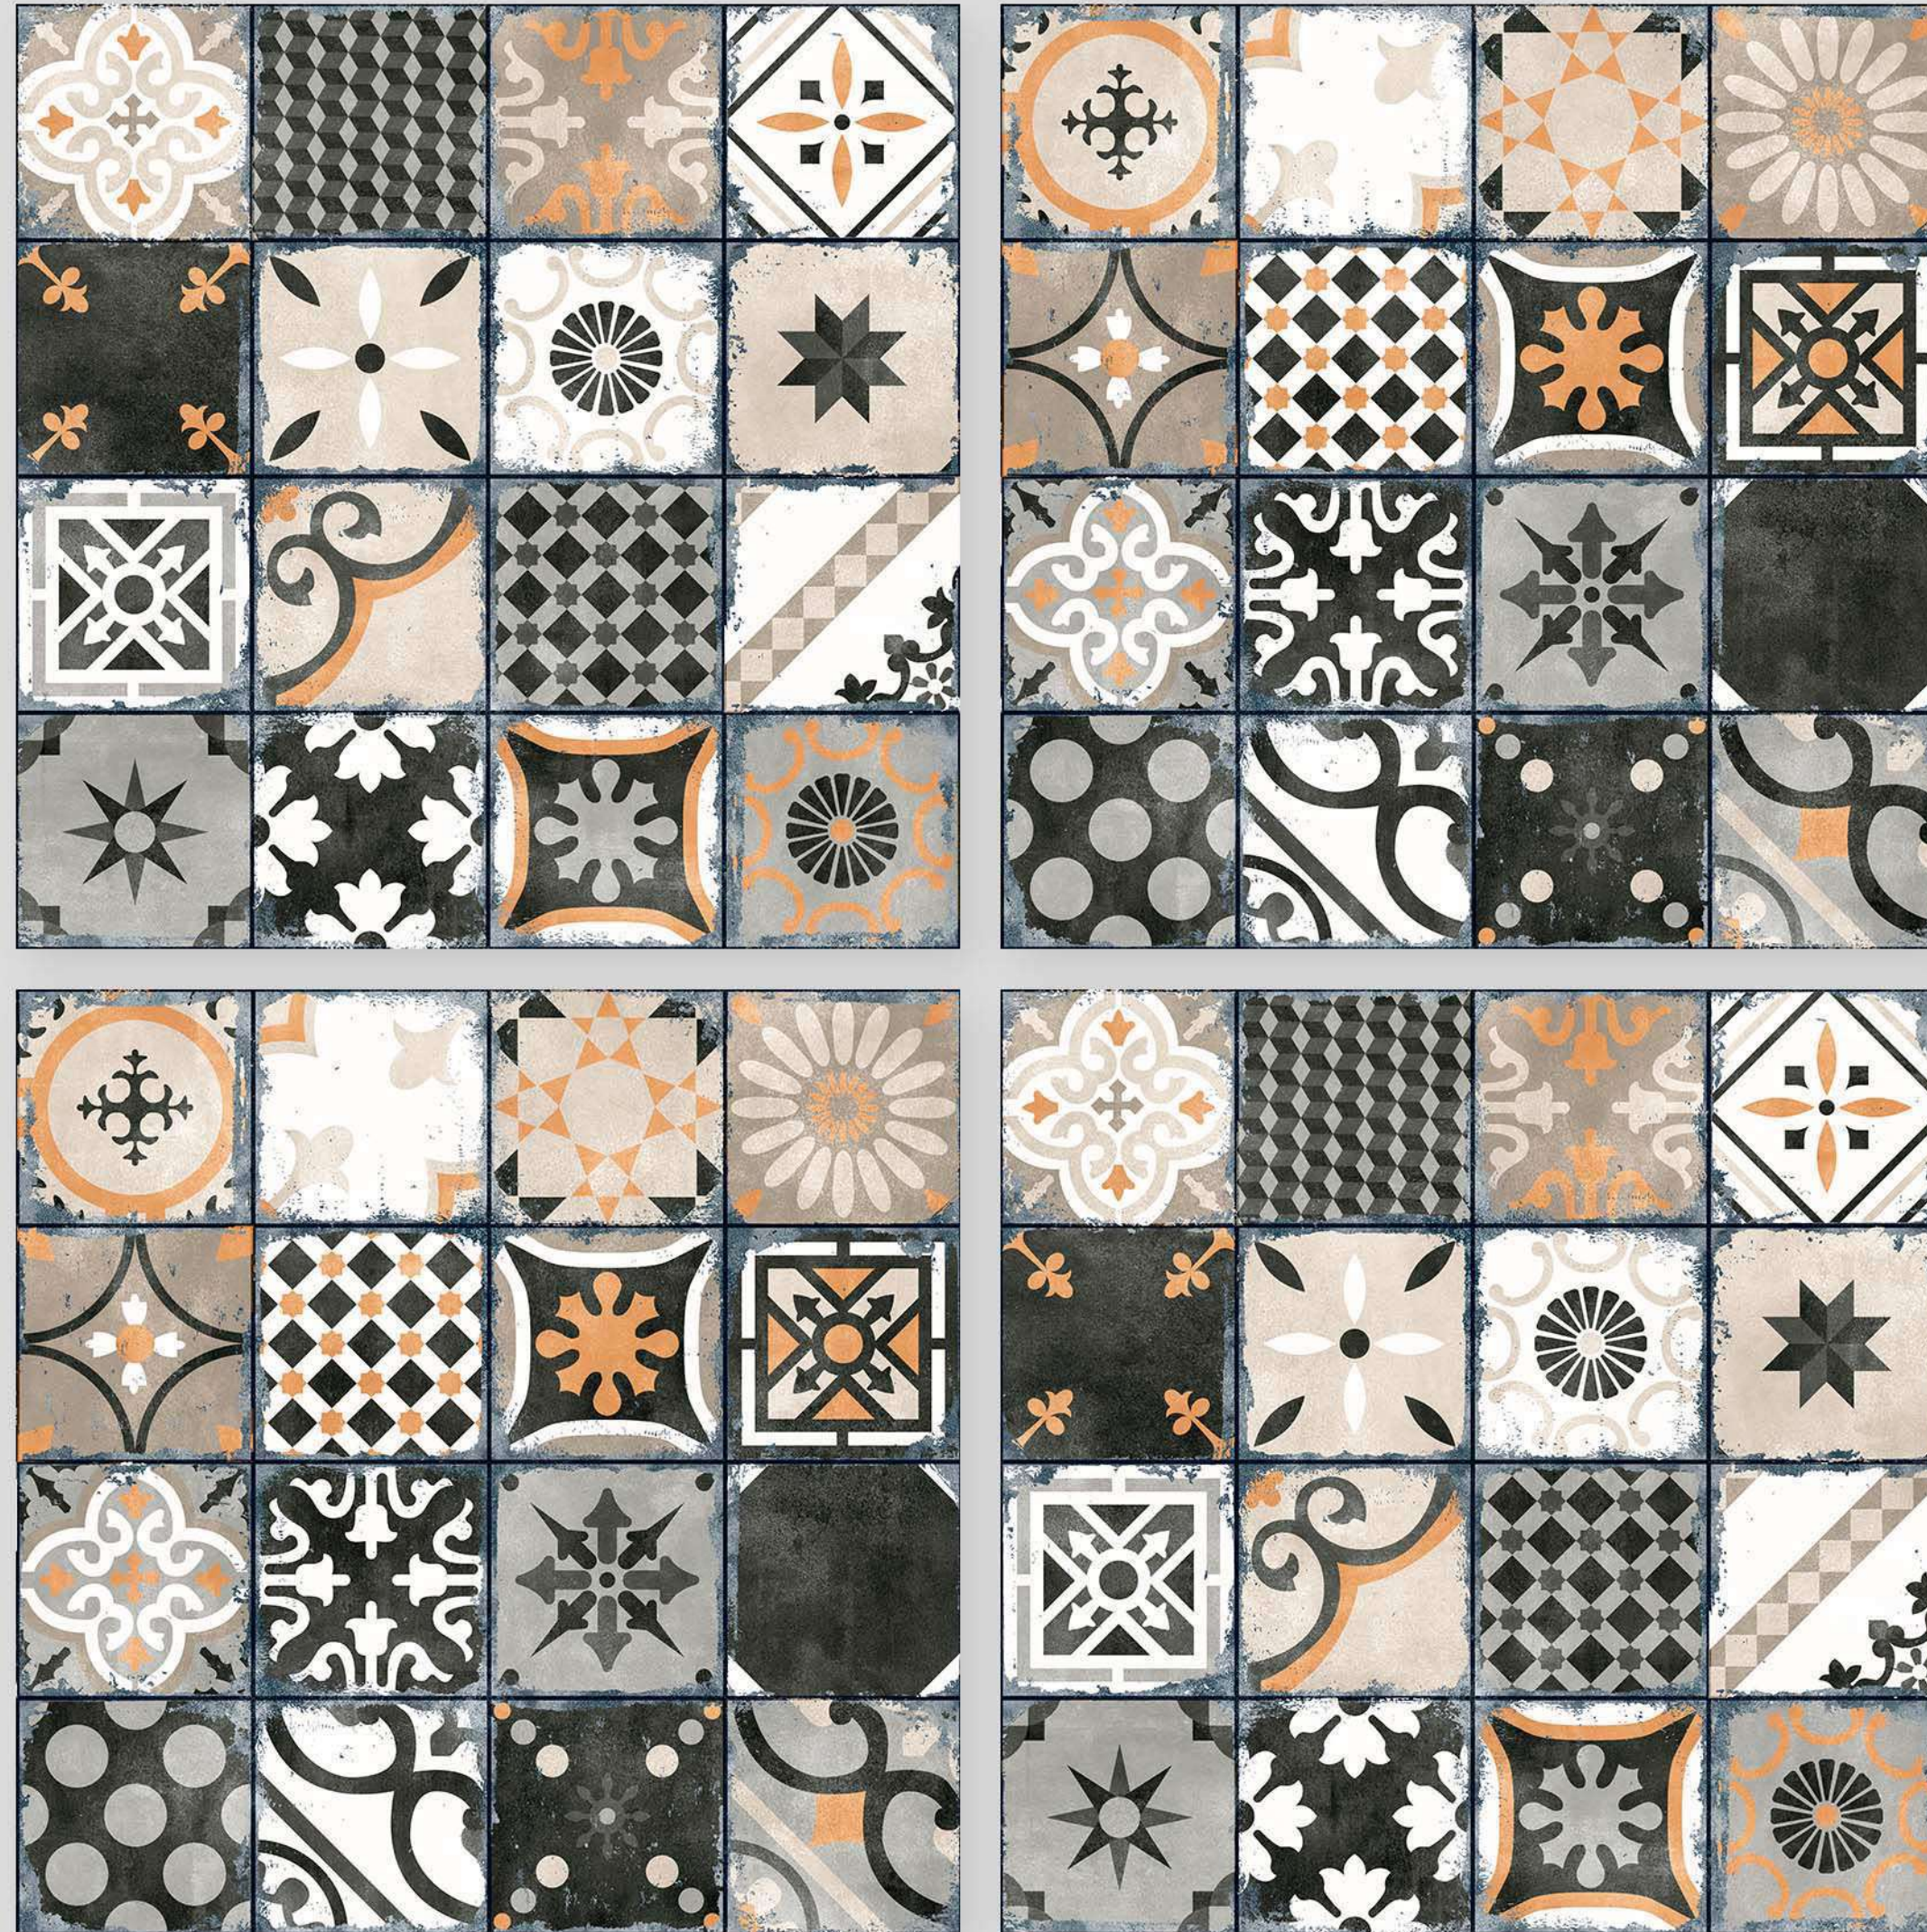

Zero
Maintenance

Eco
Friendly

Size
500x
500mm

Series
PLAIN

12505

Random

Applicable On
Wall & Floor

HD
Clarity