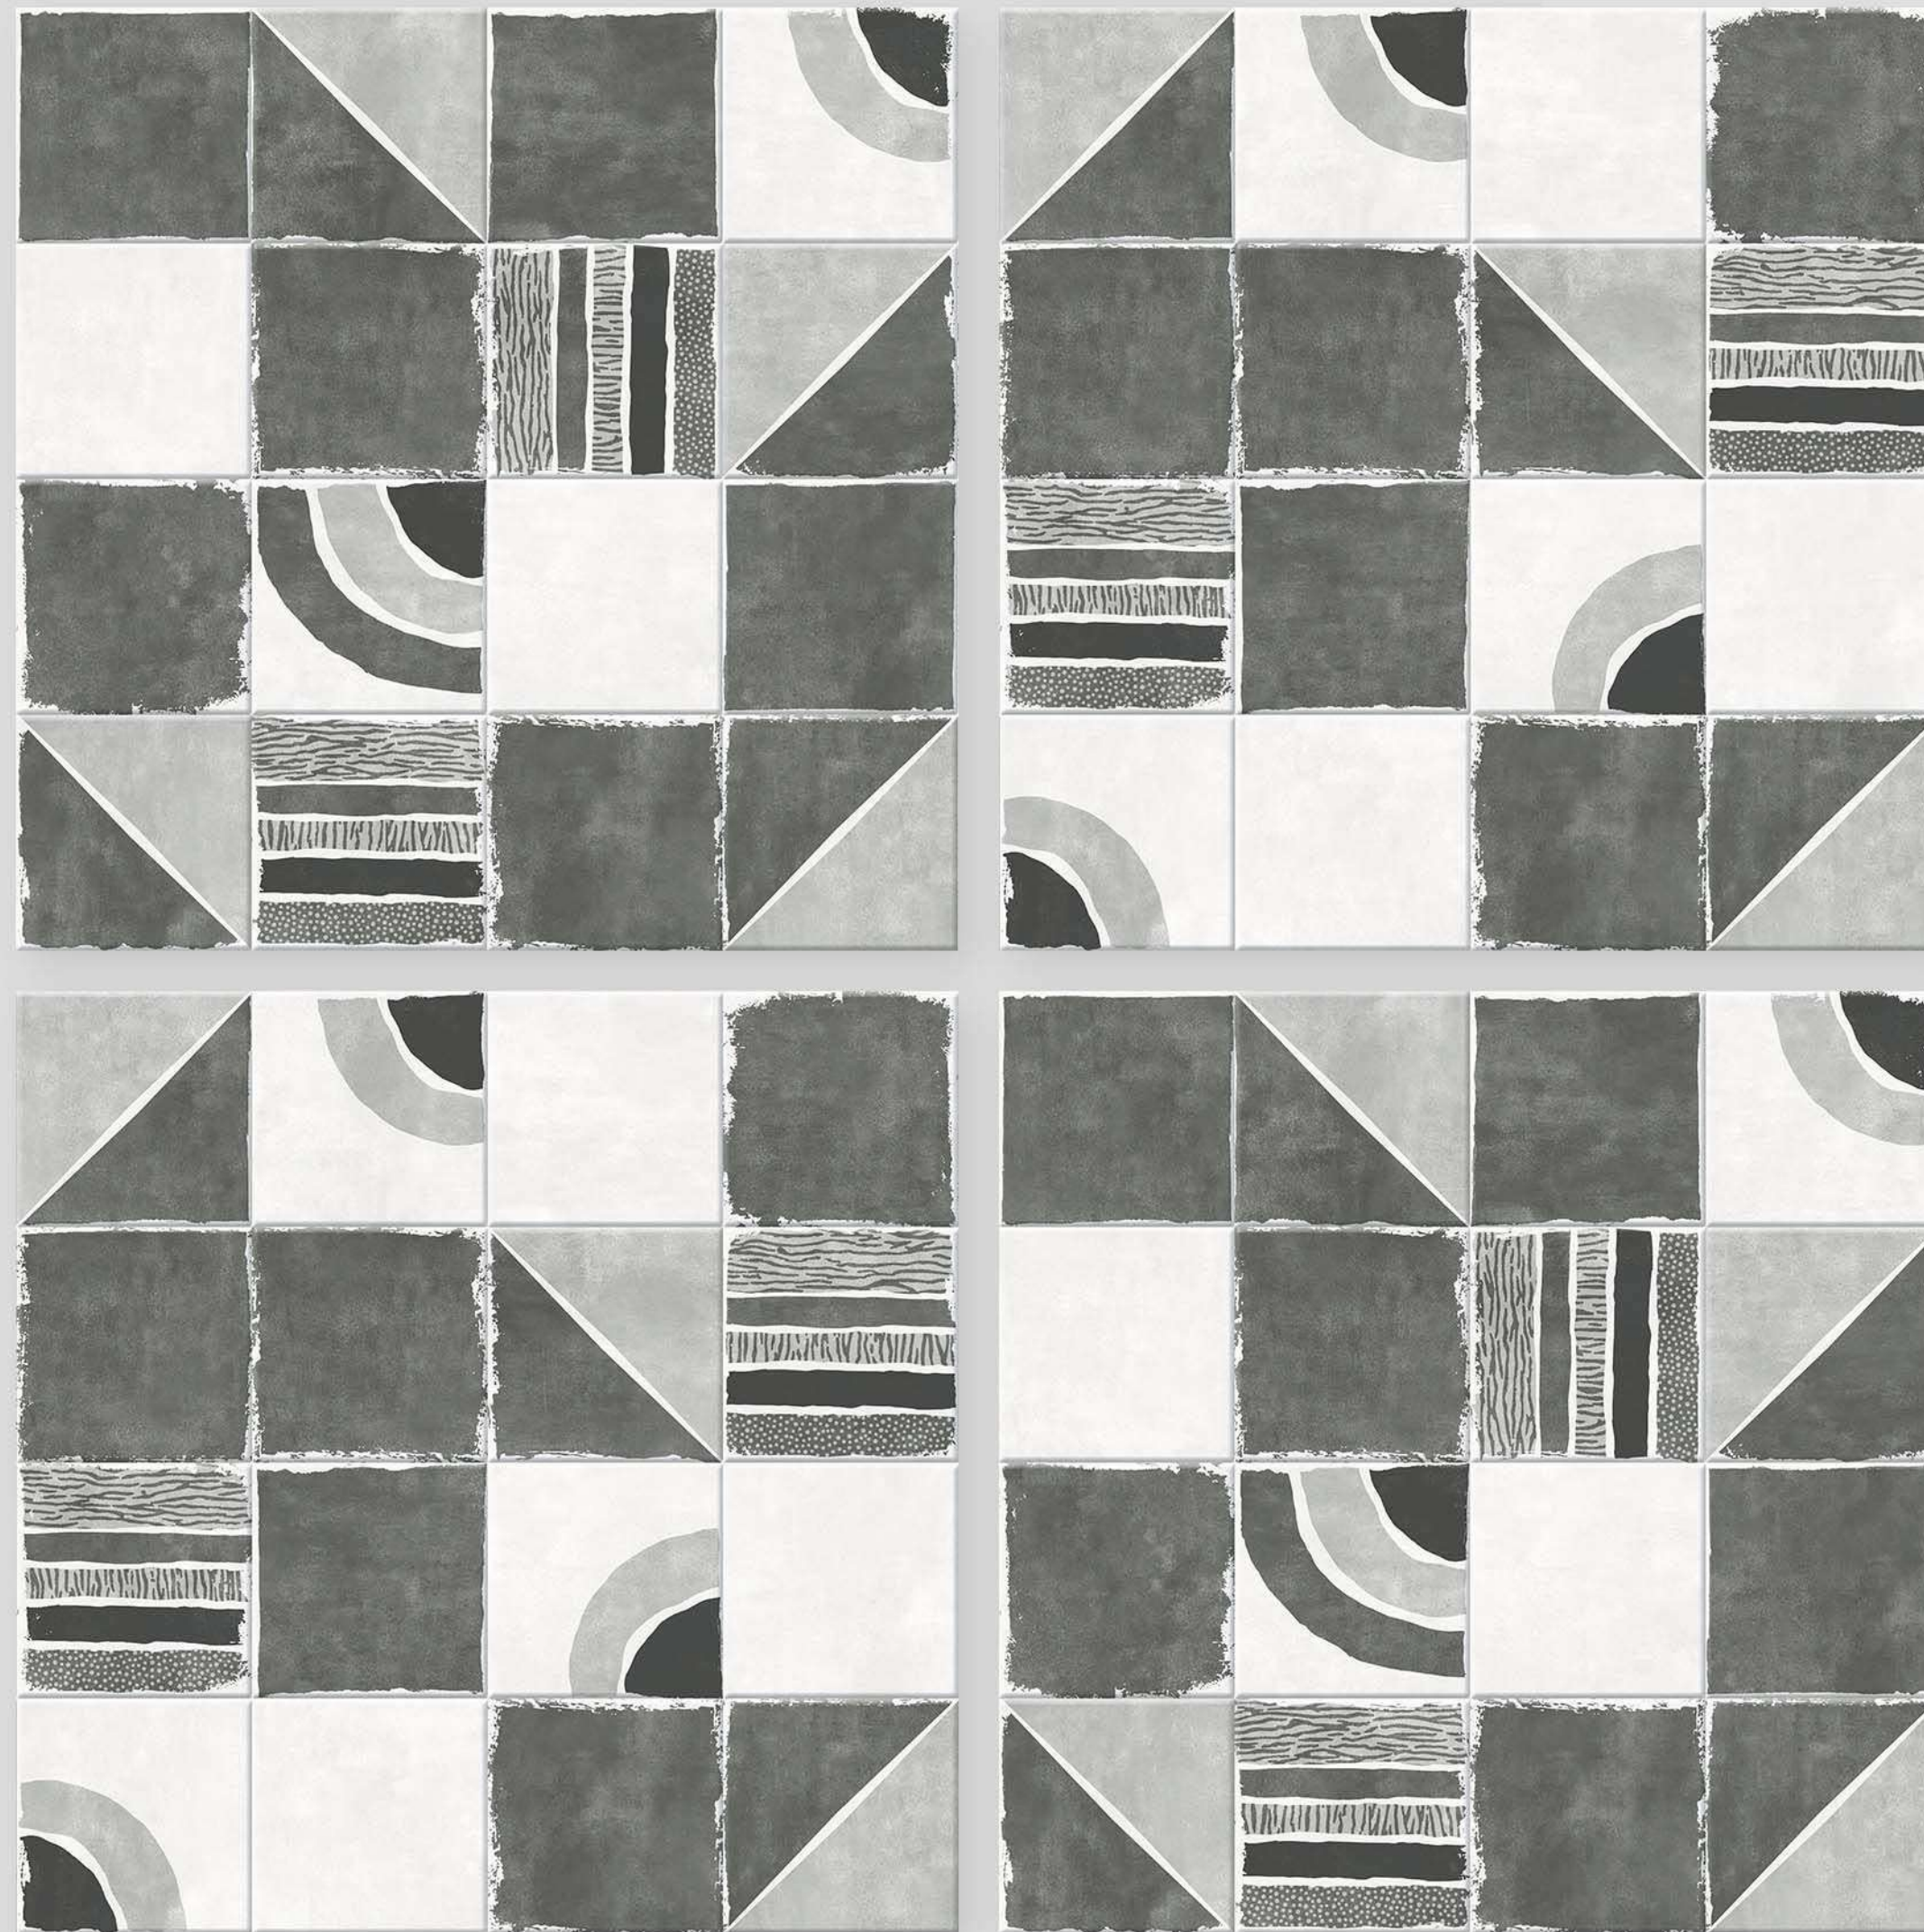

Series
PLAIN

12503

Random

Applicable On
Wall & Floor

HD
Clarity

Random
Design

Zero
Maintenance

Eco
Friendly

Size
500x
500mm