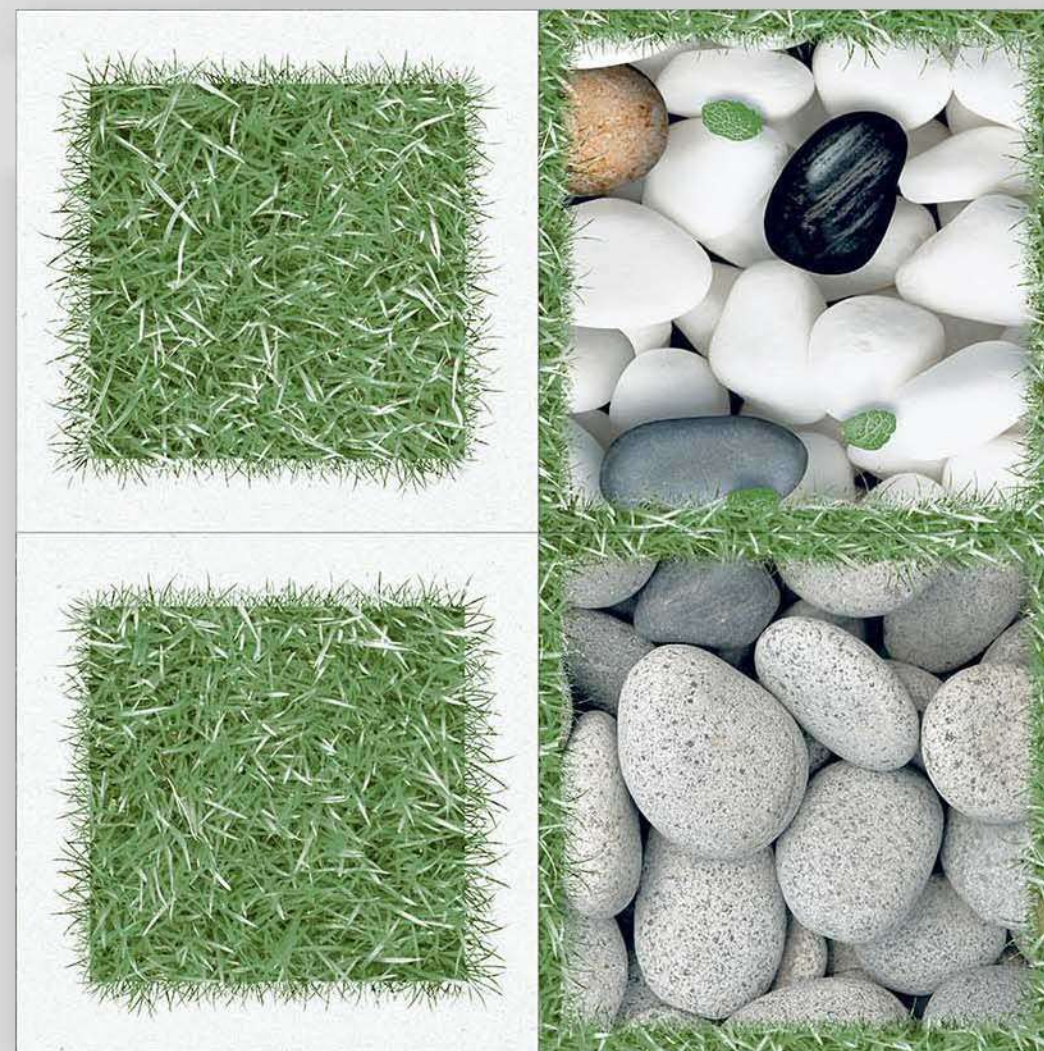

Series  
**PLAIN**

Random

13001

Applicable On  
Wall & Floor

HD  
Clarity

Random  
Design

Zero  
Maintenance

Eco  
Friendly

Size  
**500x**  
**500mm**

Series  
**PLAIN**

13002

Applicable On  
Wall & Floor

HD  
Clarity

Random  
Design

Zero  
Maintenance

Eco  
Friendly

Size  
**500x**  
**500mm**

Series  
**PLAIN**

13003

Applicable On  
Wall & Floor

HD  
Clarity

Random  
Design

Zero  
Maintenance

Eco  
Friendly