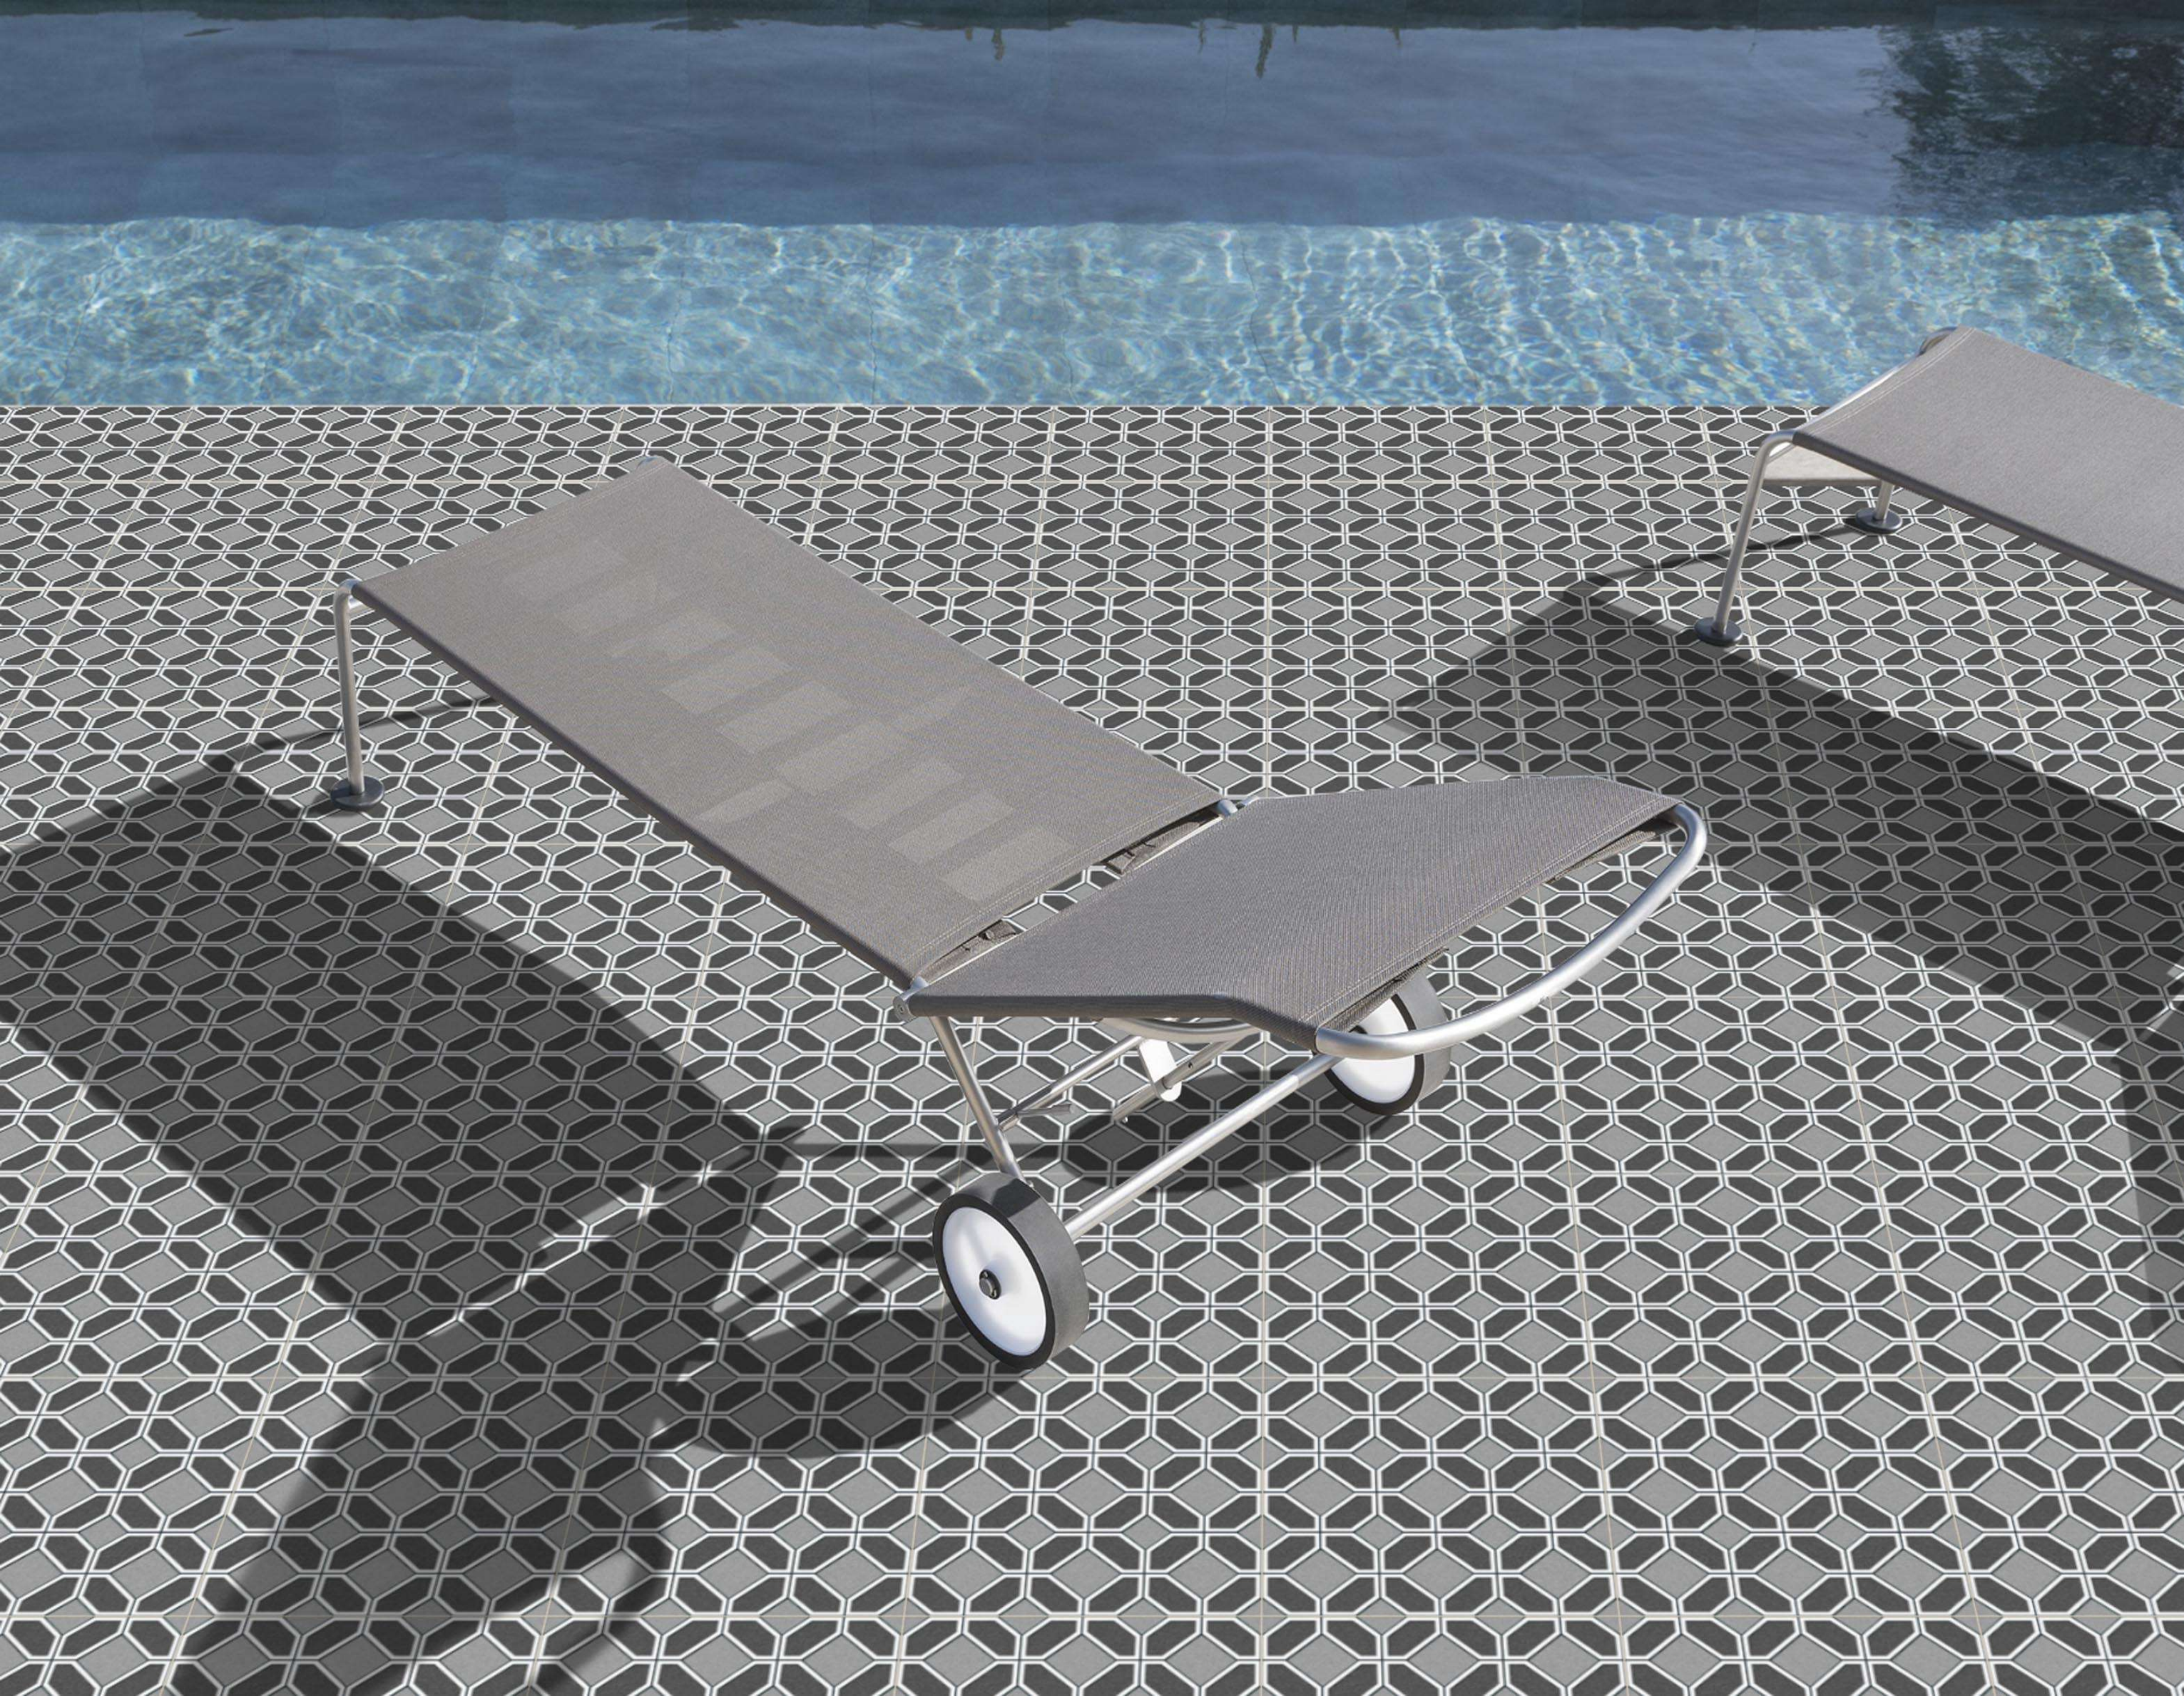

Size  
**500x**  
**500mm**

Series  
**PLAIN**

13253

Applicable On  
Wall & Floor

HD  
Clarity

Random  
Design

Zero  
Maintenance

Eco  
Friendly

Size  
**500x**  
**500mm**

Series  
**PLAIN**

13254

Applicable On  
Wall & Floor

HD  
Clarity

Random  
Design

Zero  
Maintenance

Eco  
Friendly