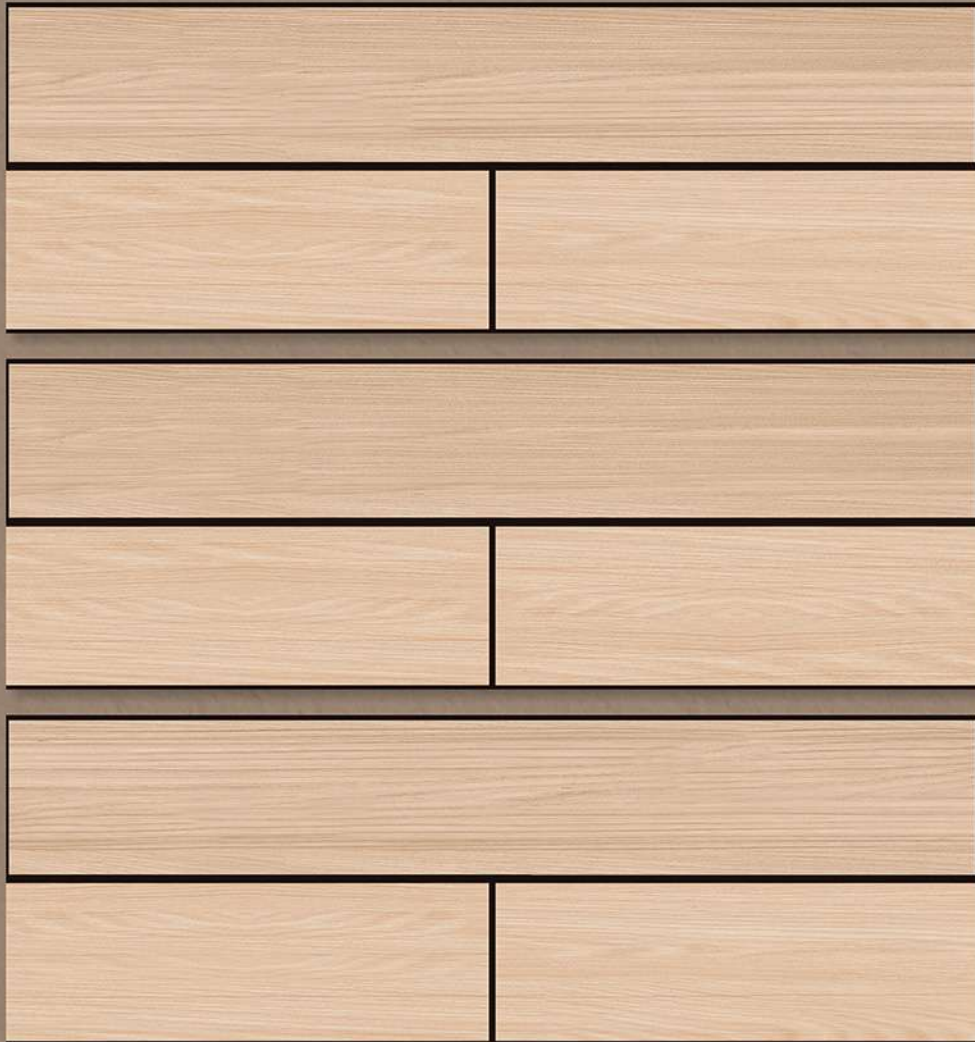

Plane Wooden

Matt Finish

Hi-Tech
Waterproof

Frost
Resistant

Random
Design

Chemical
Resistant