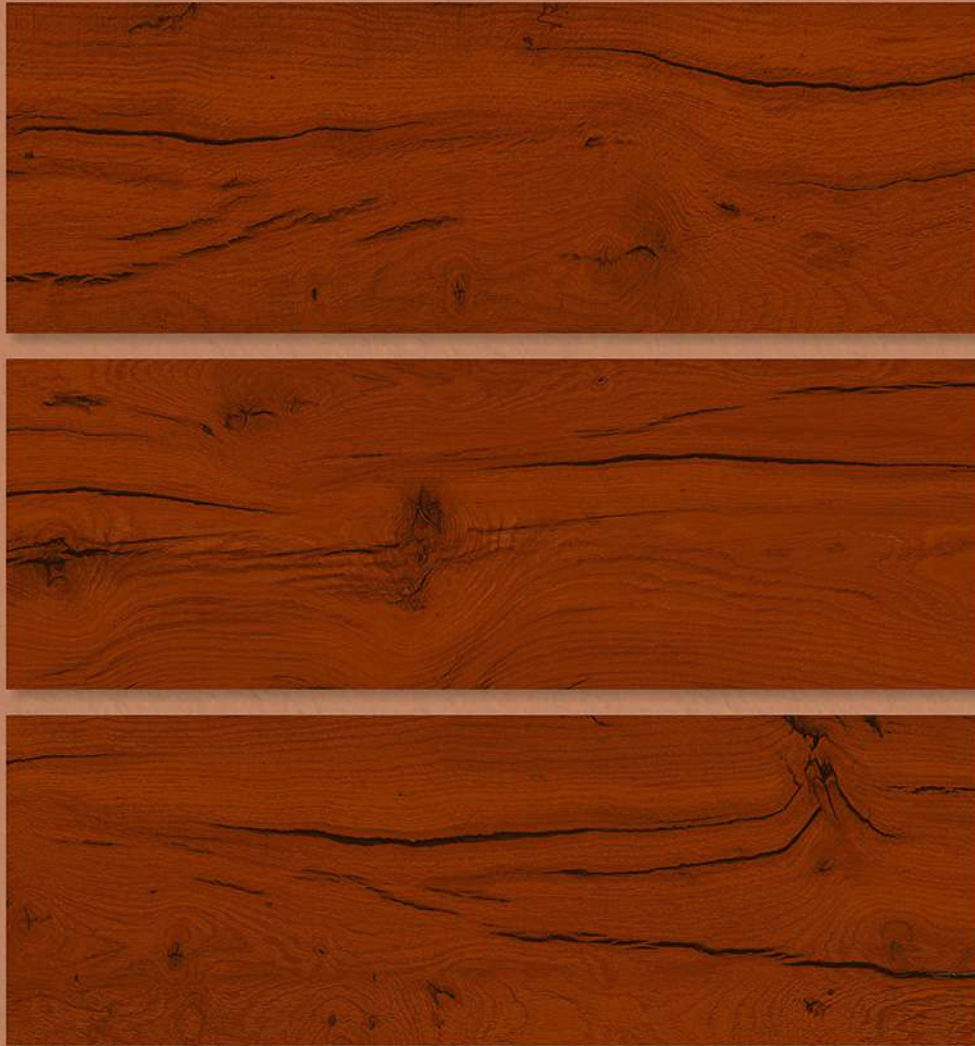

Plane Wooden

Matt Finish

Hi-Tech
Waterproof

Frost
Resistant

Random
Design

Chemical
Resistant