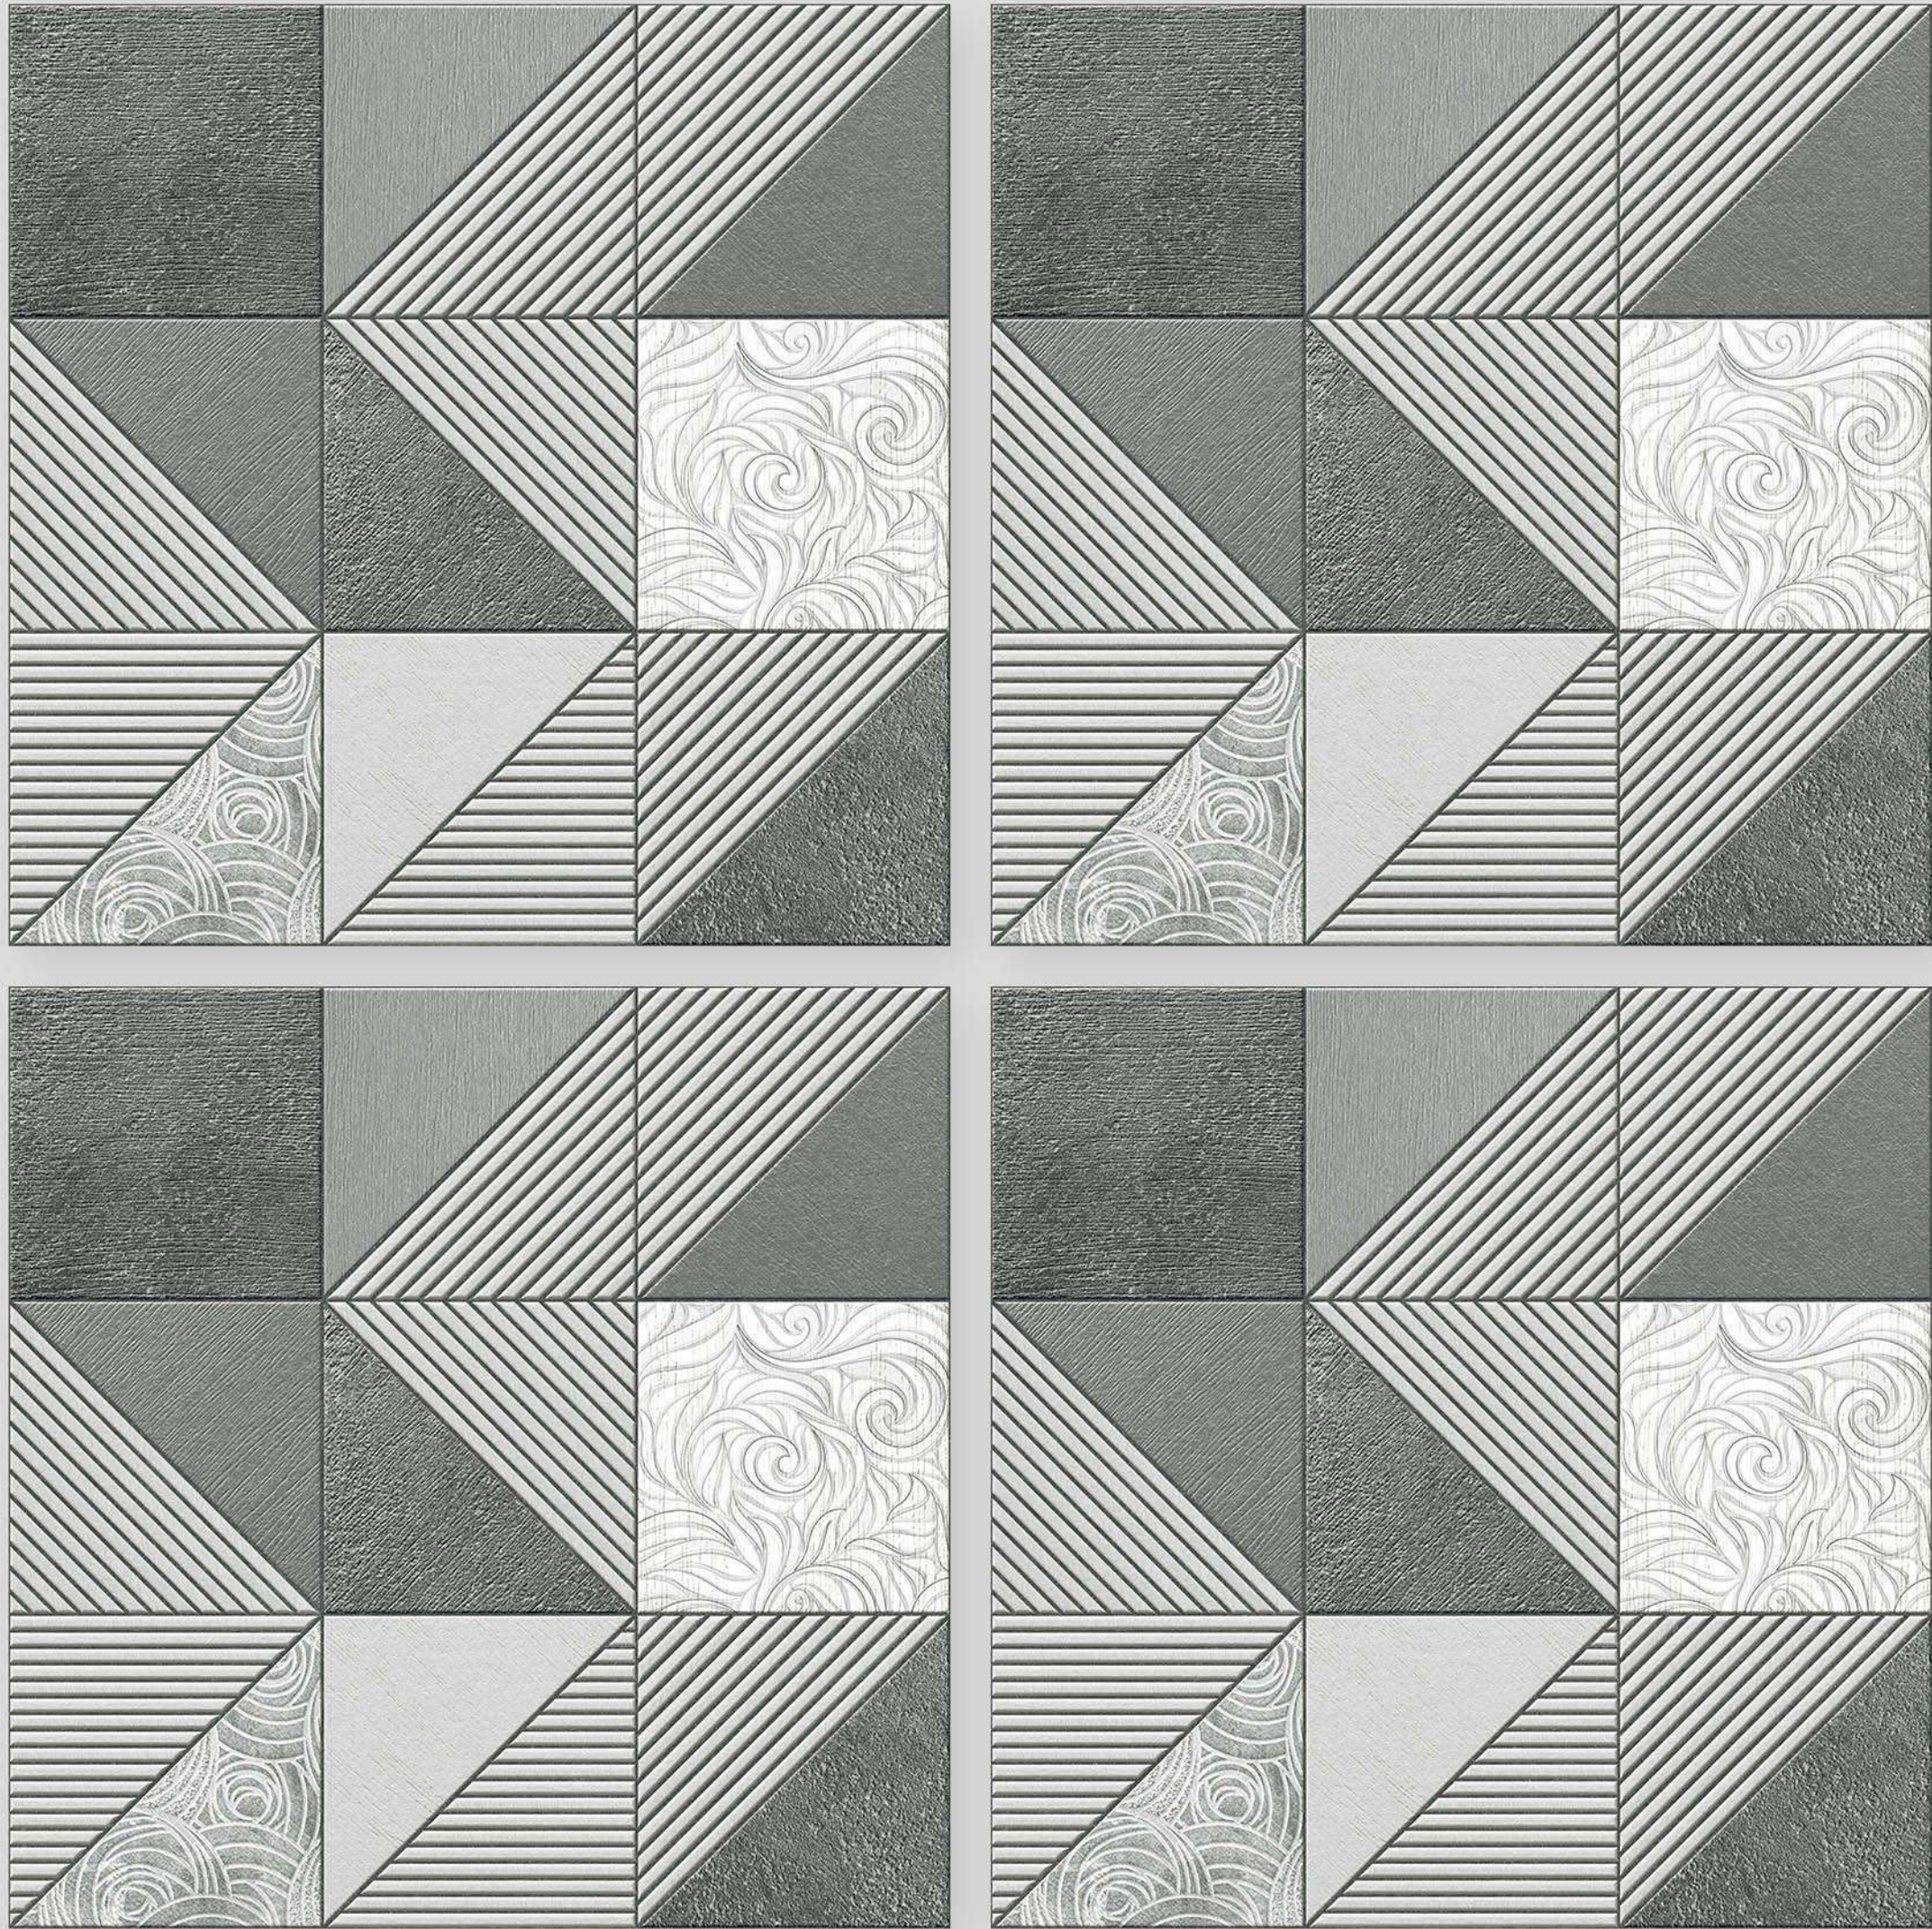

Series
AMBER

AMBER 05

Applicable On
Wall & Floor

HD
Clarity

Random
Design

Zero
Maintenance

Eco
Friendly

Size
500x
500mm