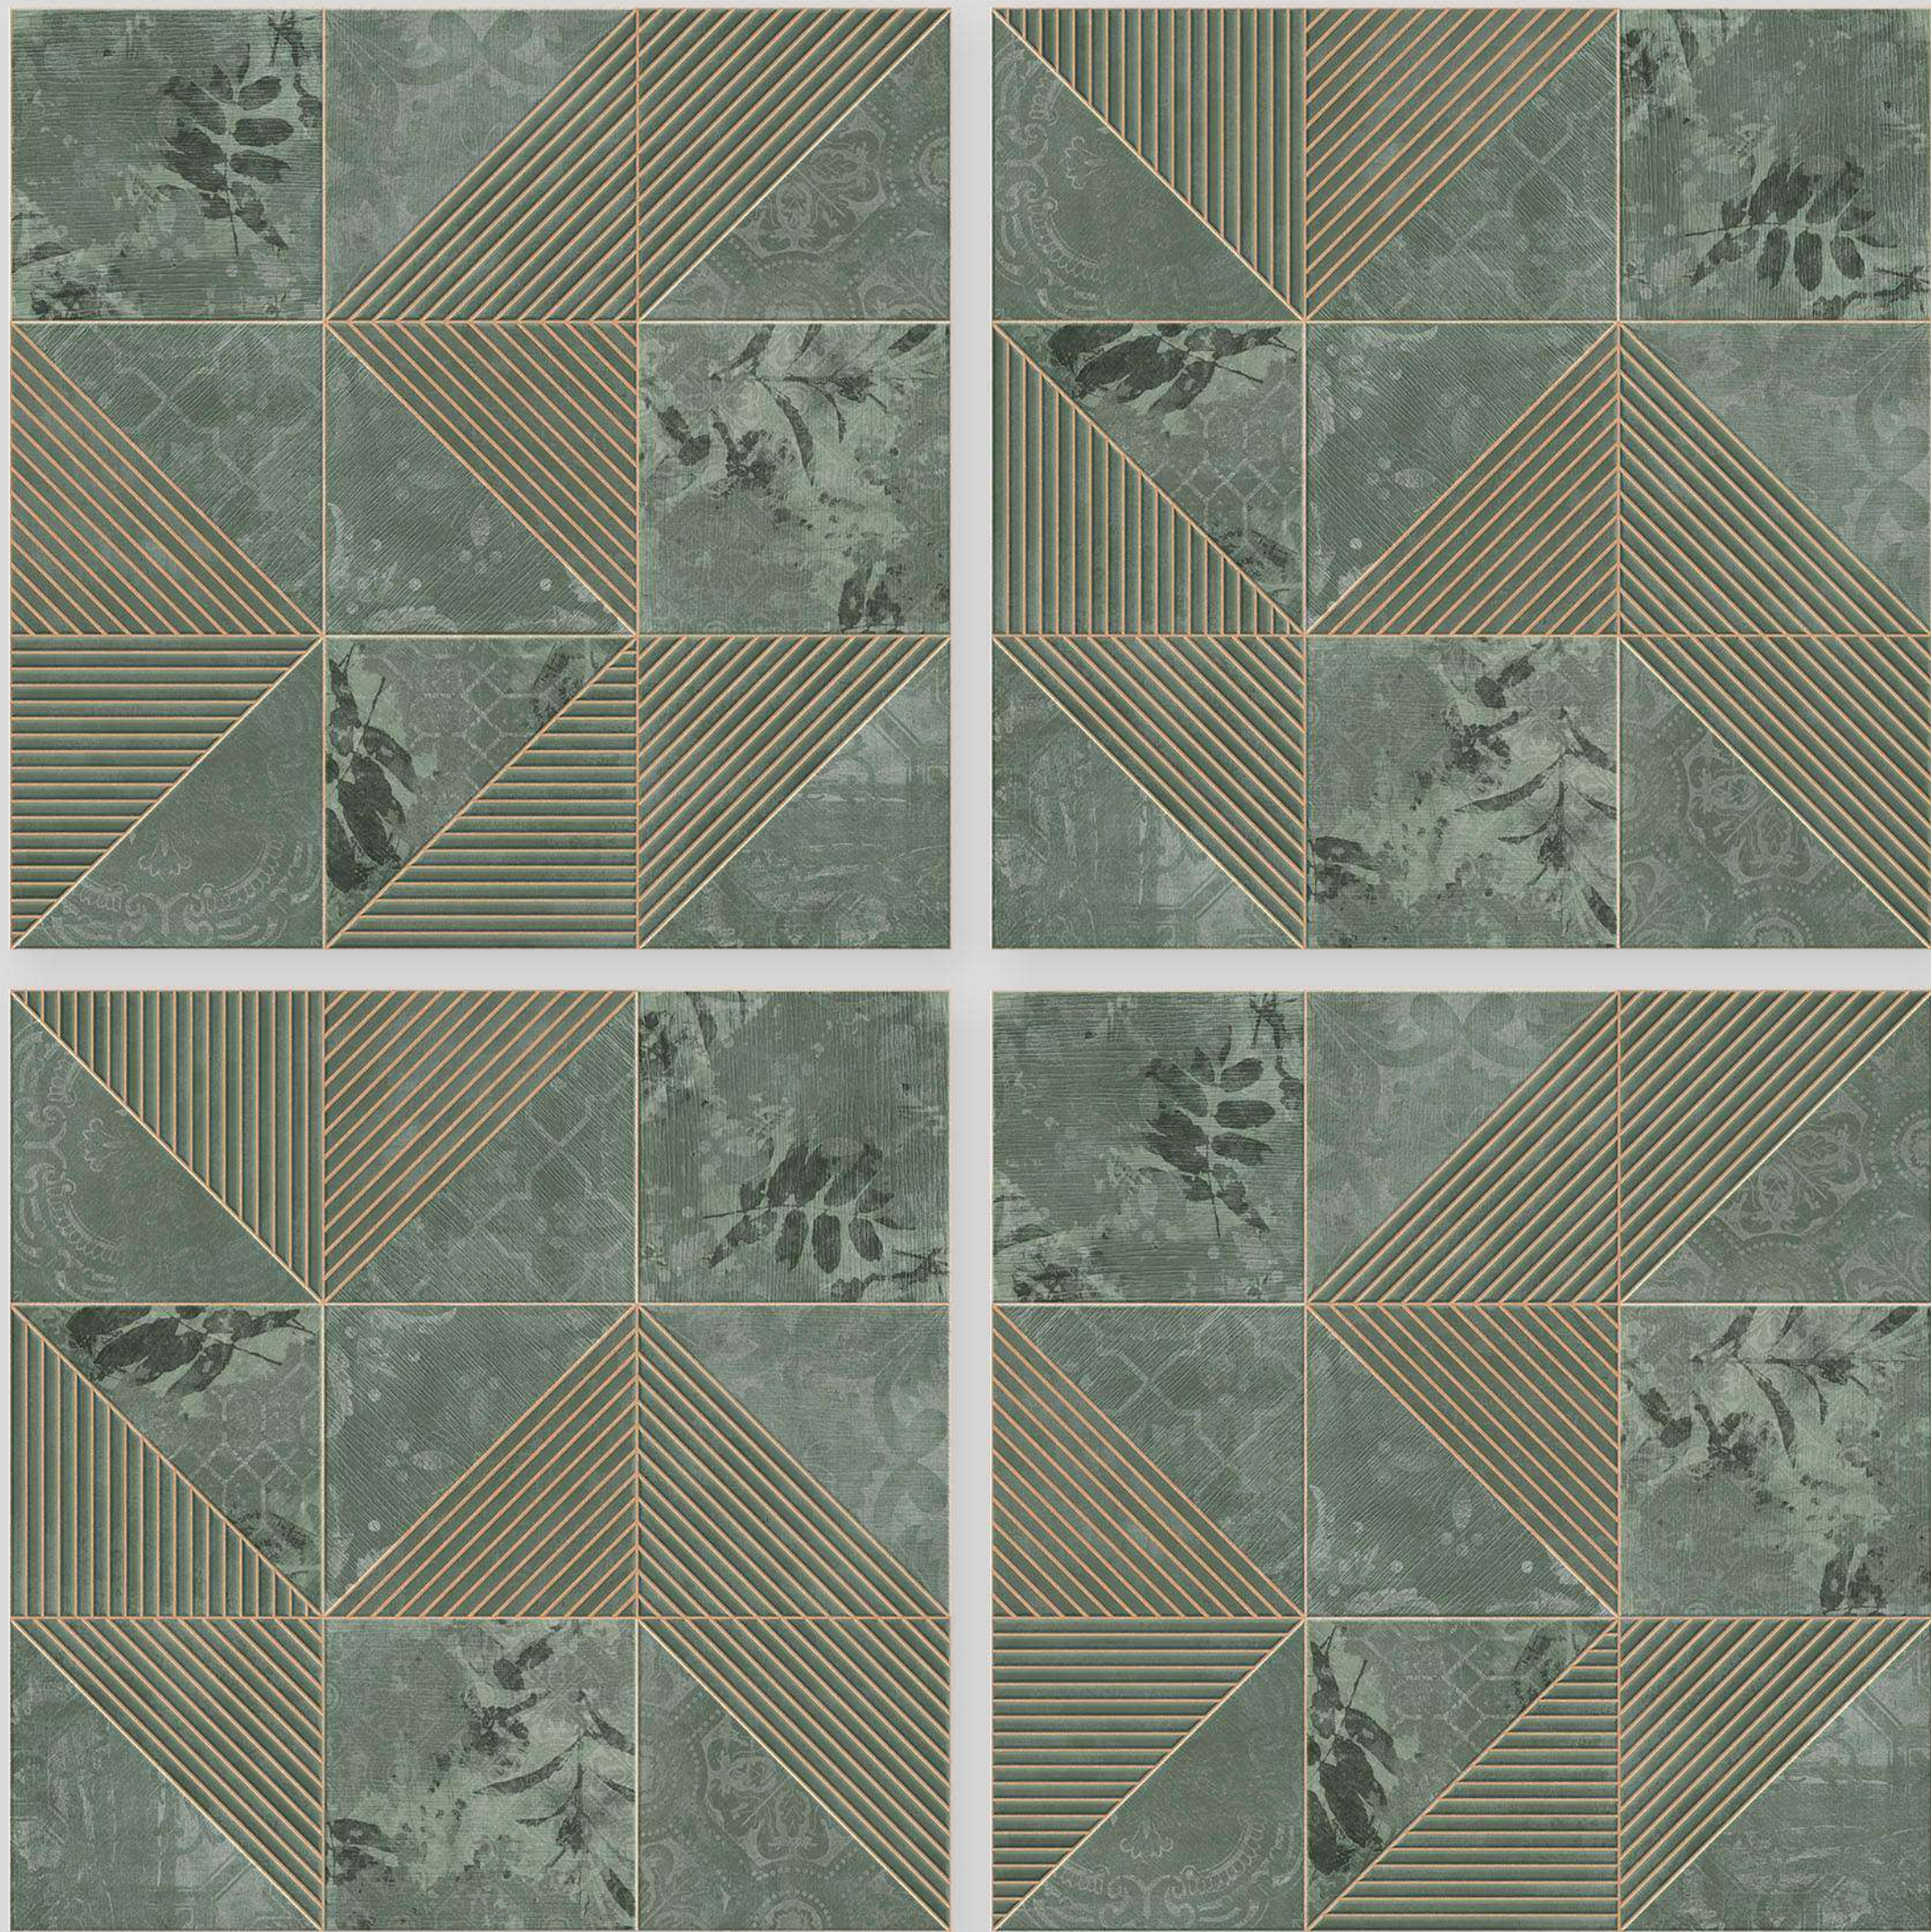

Series
AMBER

AMBER 08

Applicable On
Wall & Floor

HD
Clarity

Random
Design

Zero
Maintenance

Eco
Friendly

Size
500x
500mm