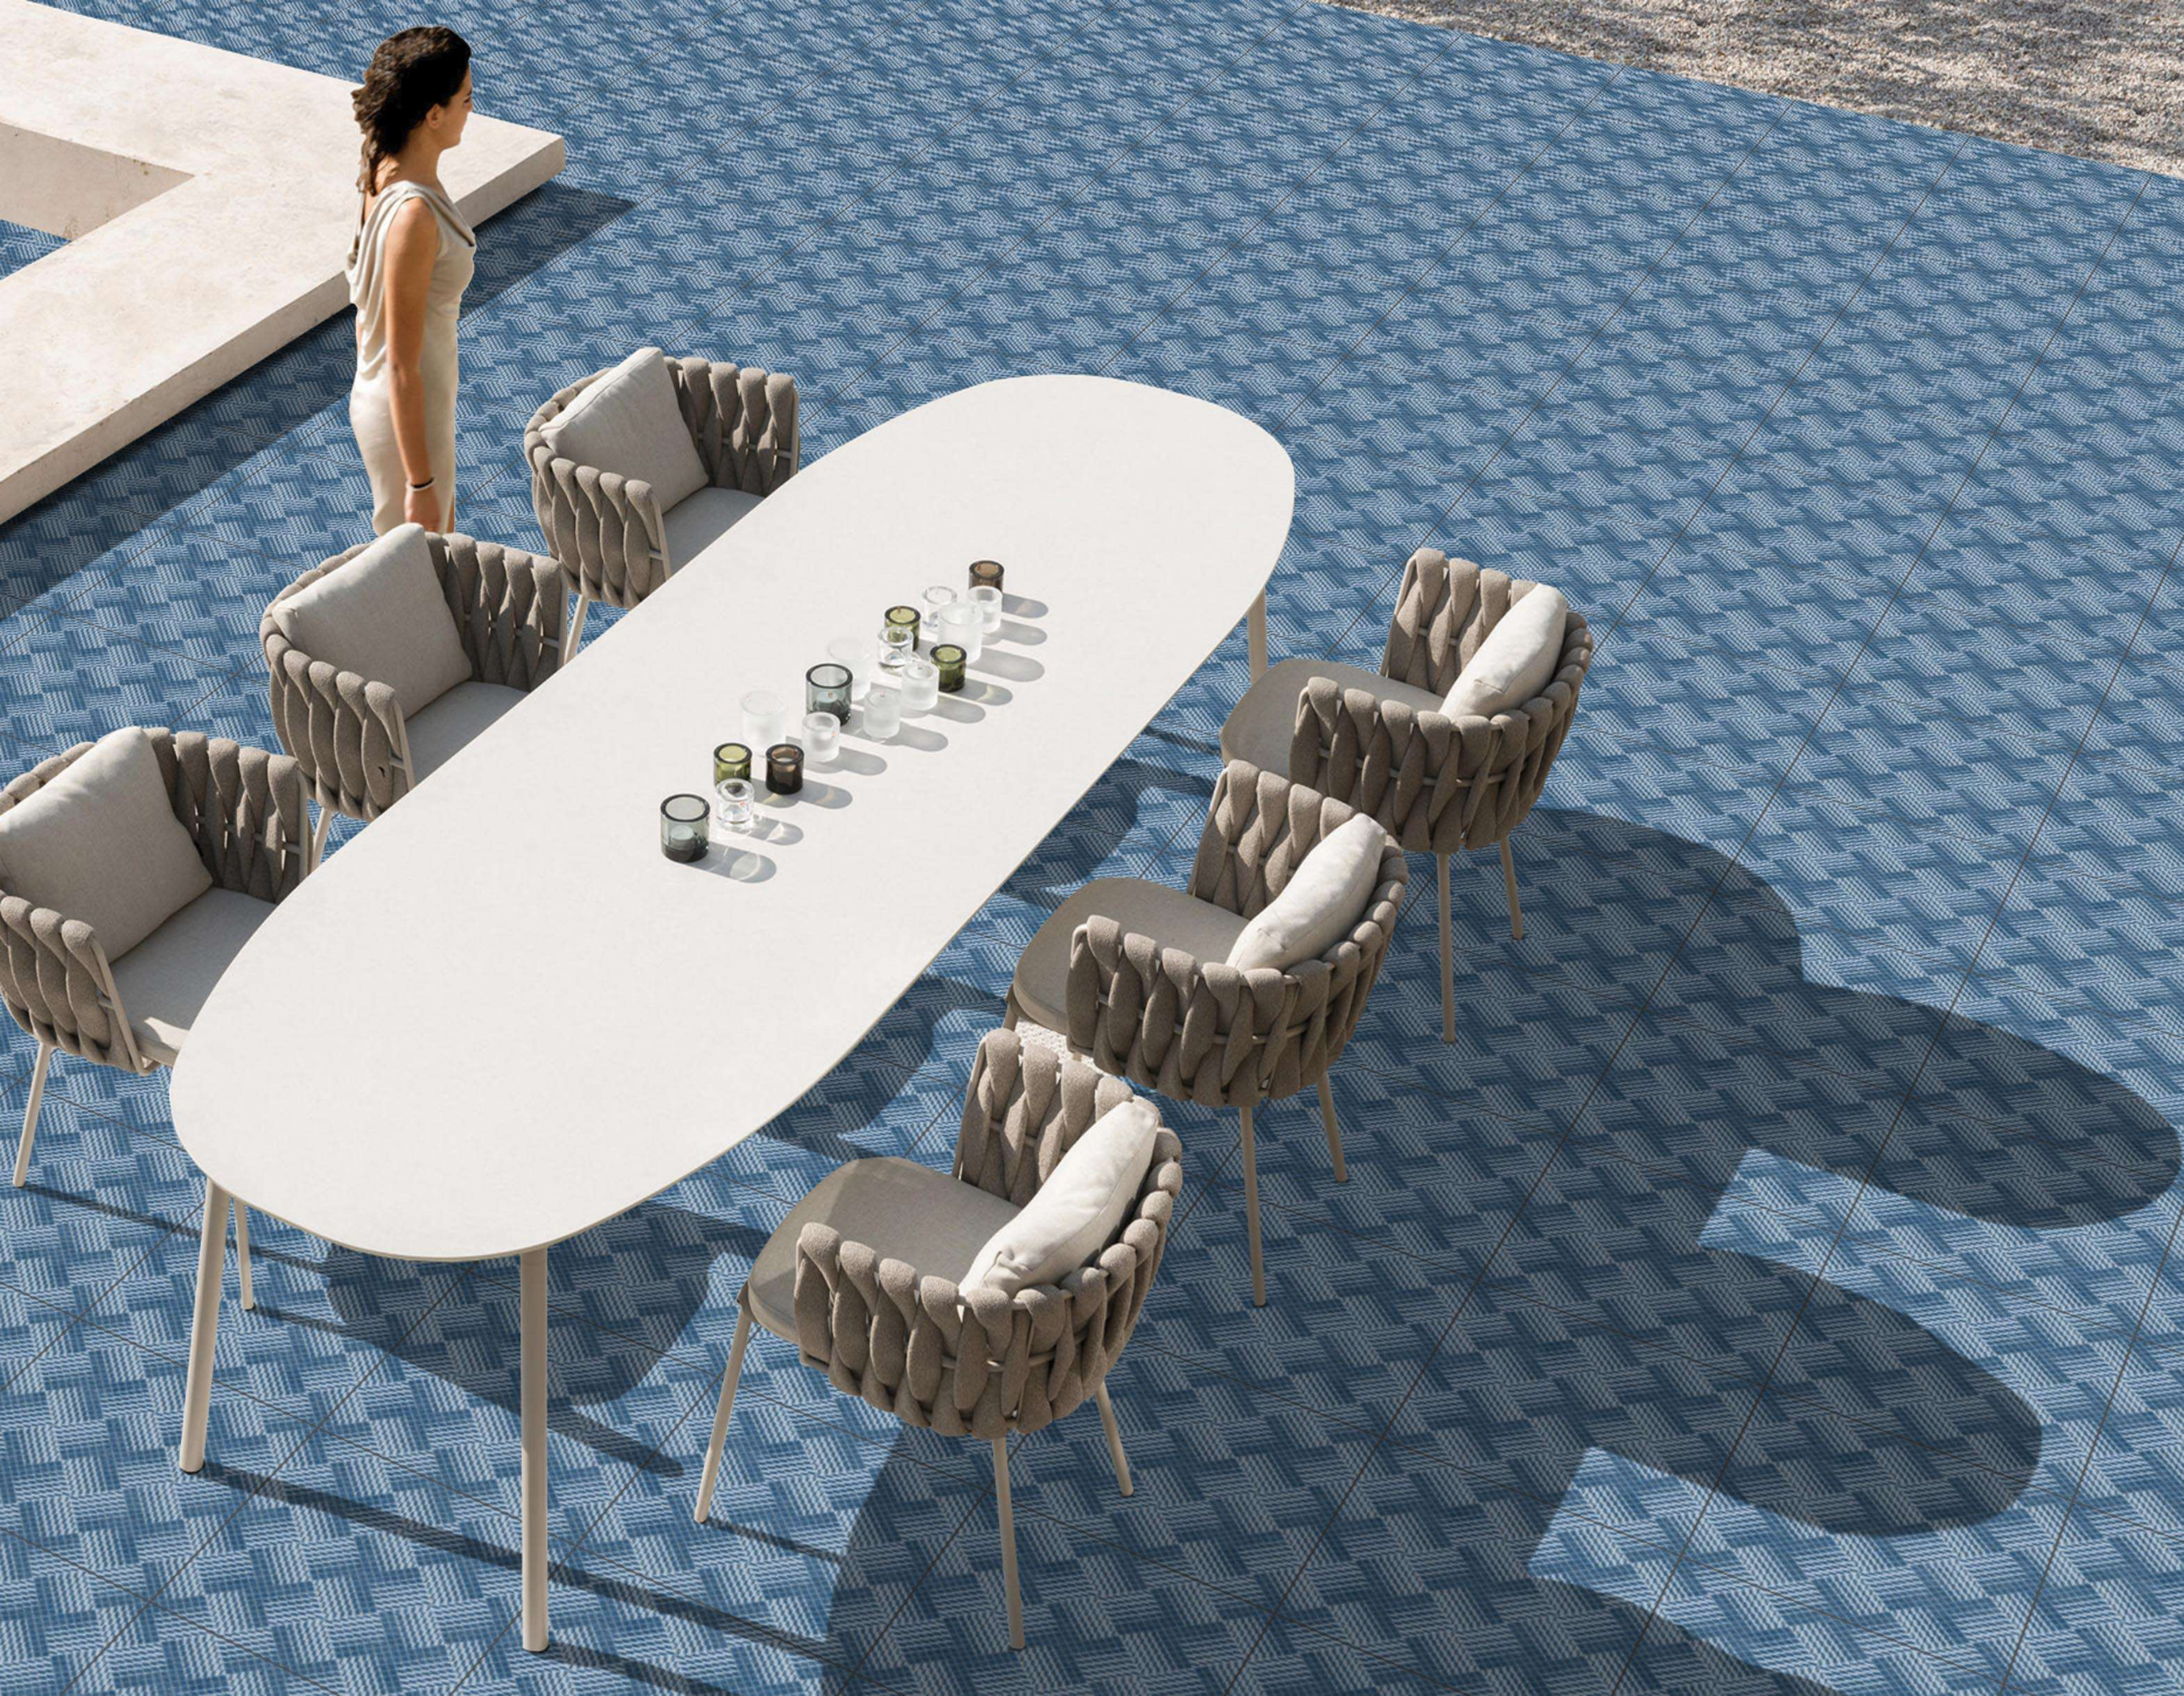

Series
DIAMOND

DIAMOND 03

Applicable On
Wall & Floor

HD
Clarity

Random
Design

Zero
Maintenance

Eco
Friendly

Size
500x
500mm