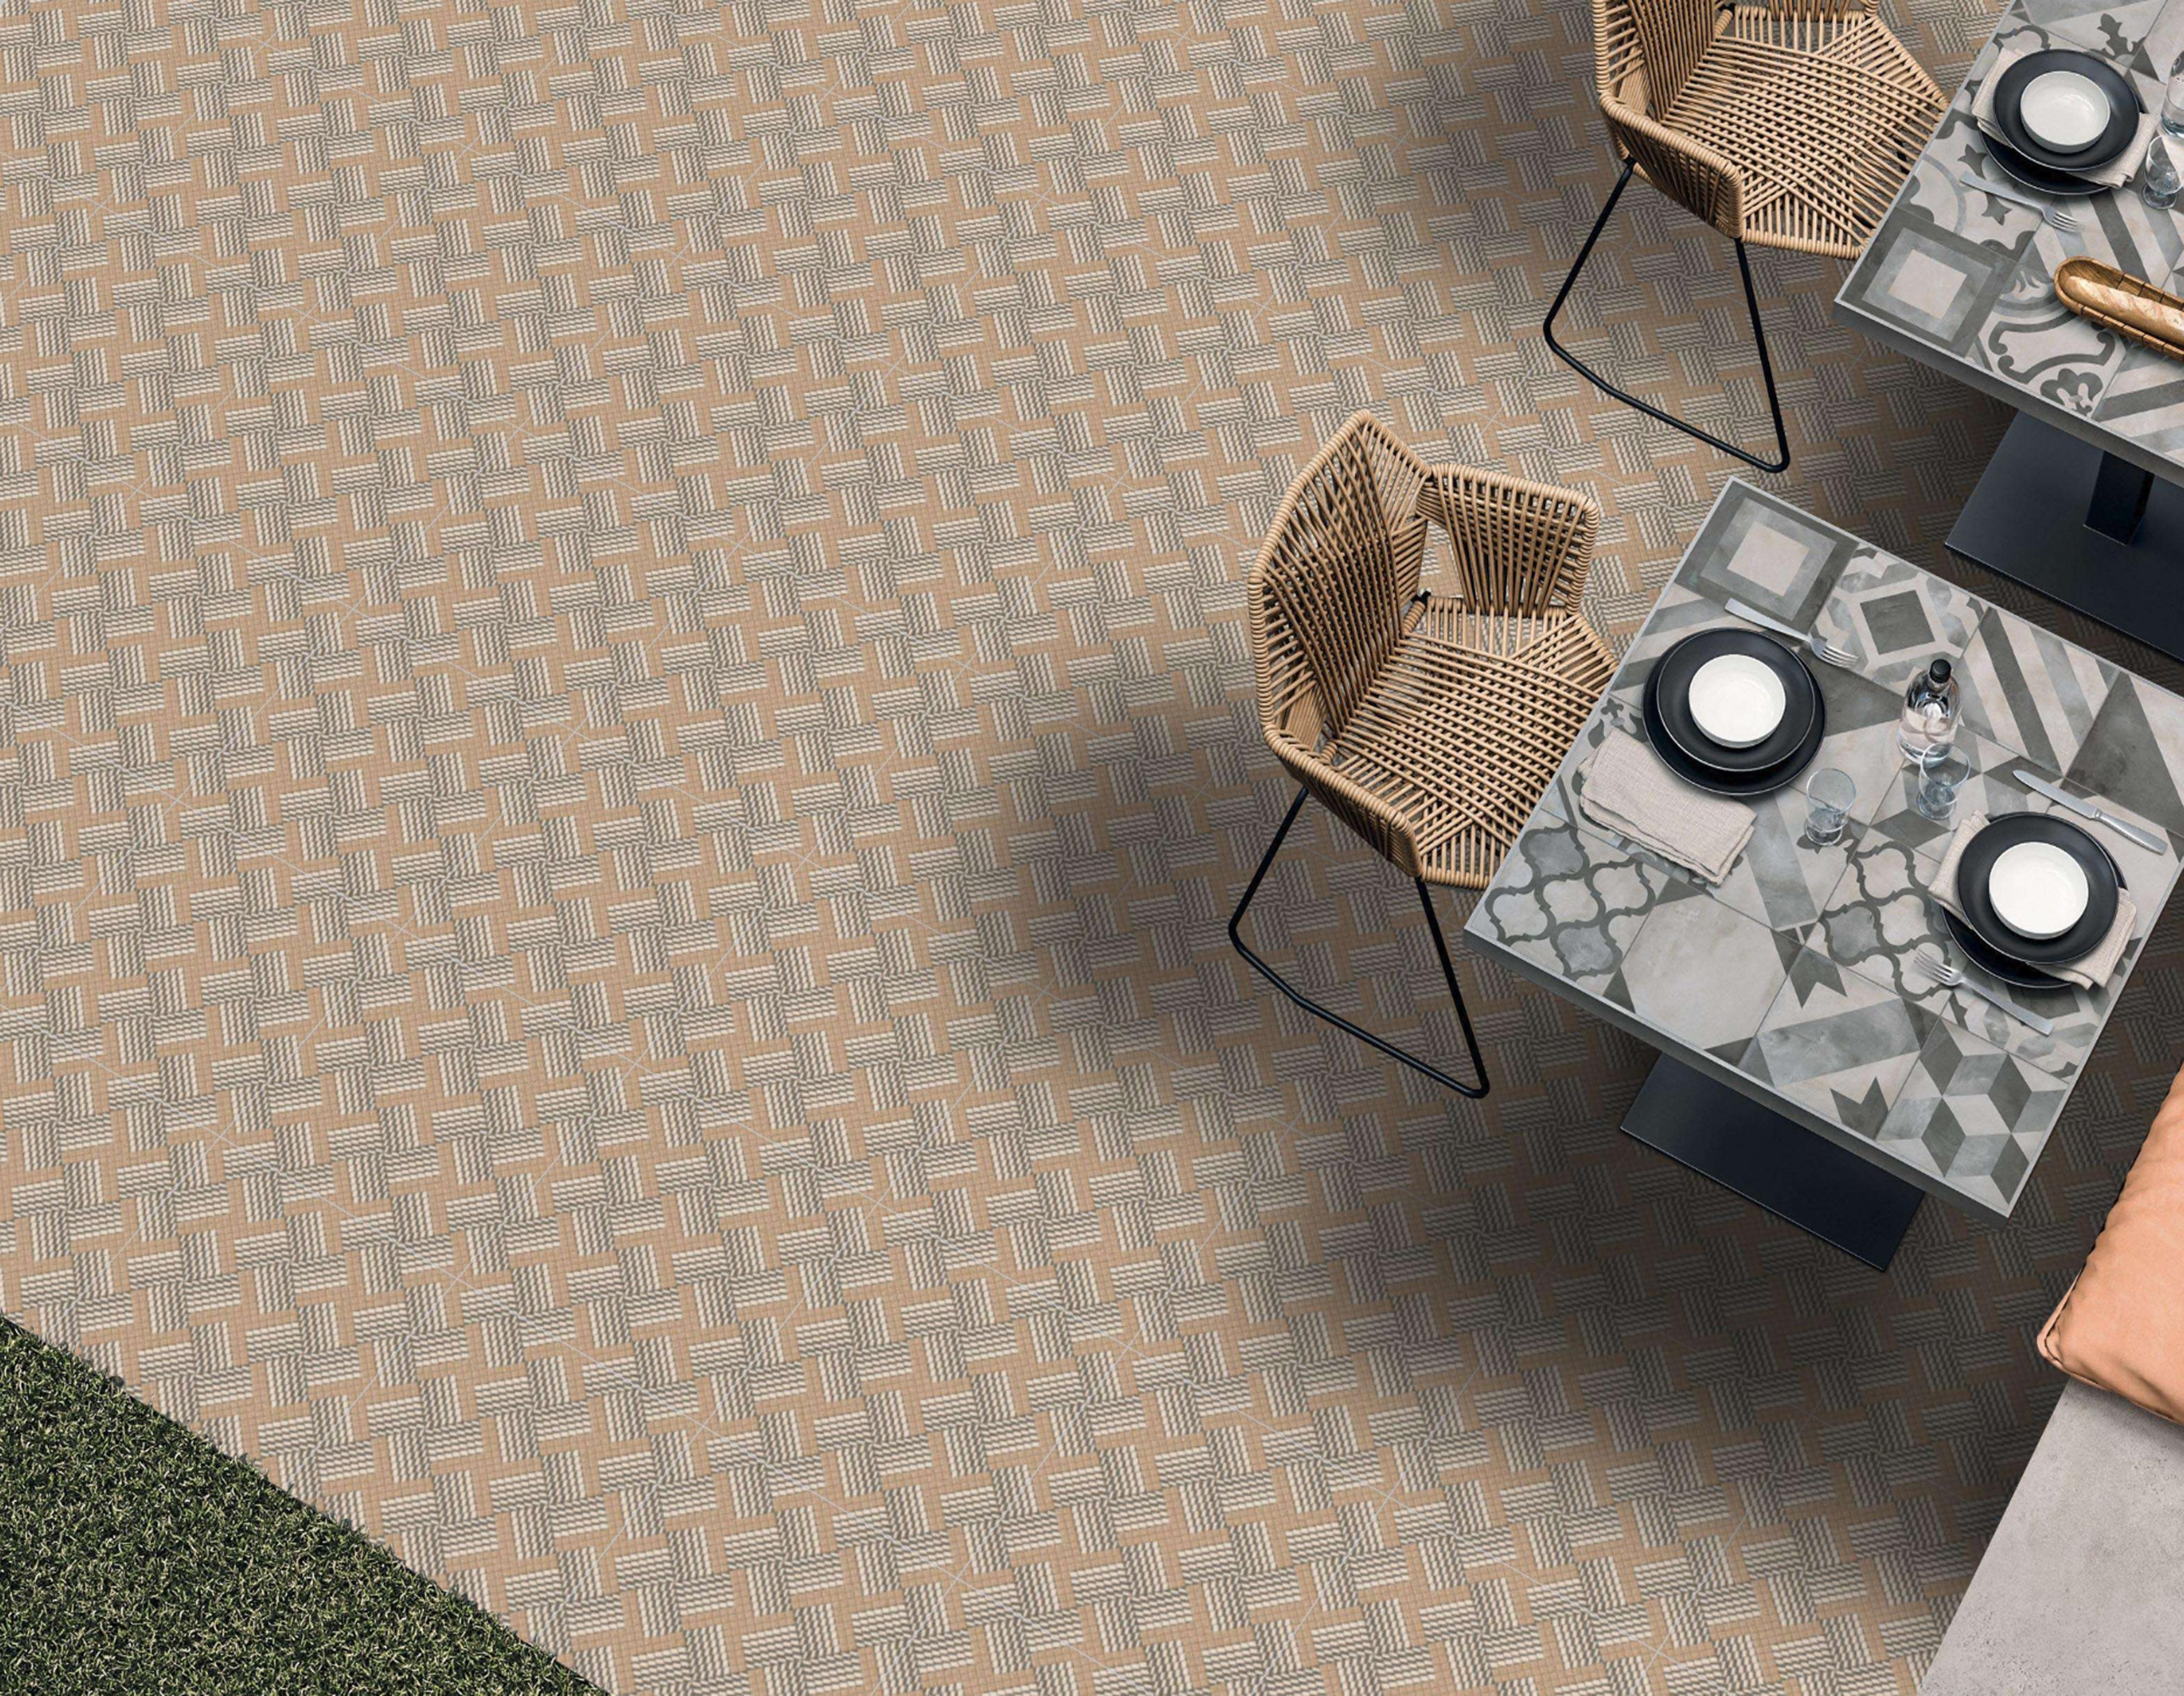

Series
DIAMOND

DIAMOND 02

Applicable On
Wall & Floor

HD
Clarity

Random
Design

Zero
Maintenance

Eco
Friendly

Size
500x
500mm