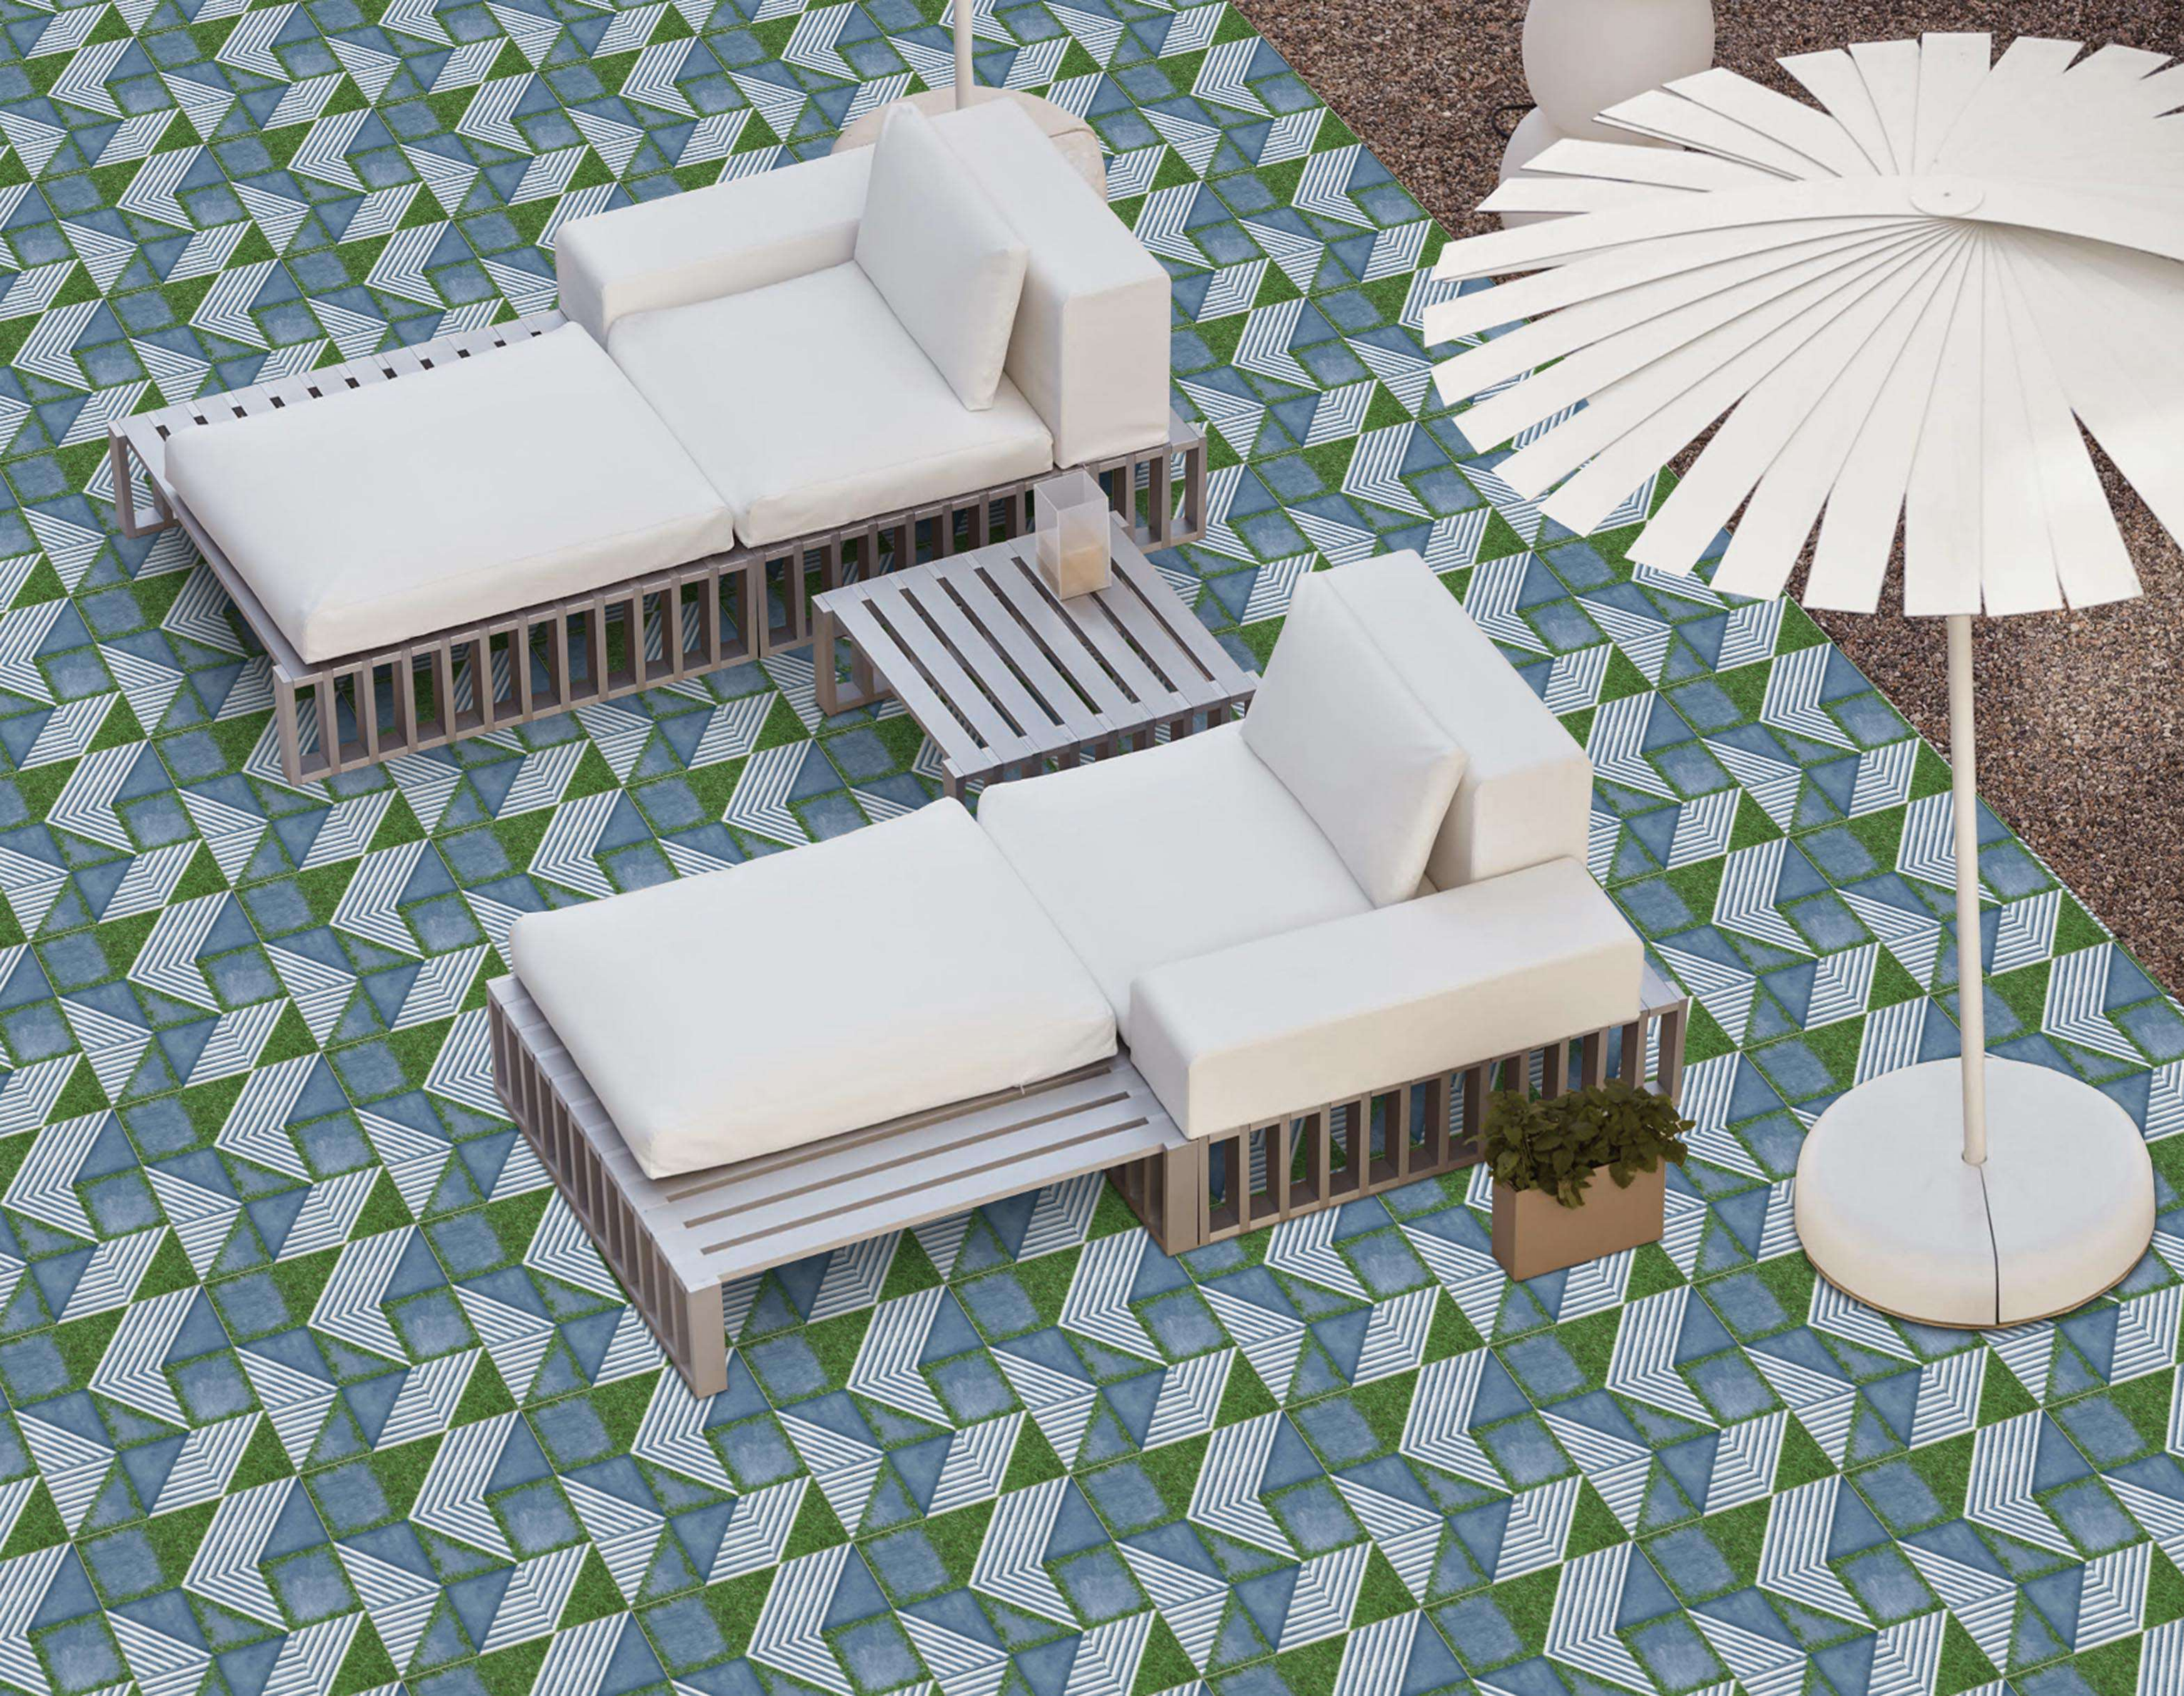

Series
AMBER

AMBER-PUNCH

Applicable On
Wall & Floor

HD
Clarity

Random
Design

Zero
Maintenance

Eco
Friendly

Size
500x
500mm

Series
AMBER

AMBER 02

Applicable On
Wall & Floor

HD
Clarity

Random
Design

Zero
Maintenance

Eco
Friendly

Size
500x
500mm