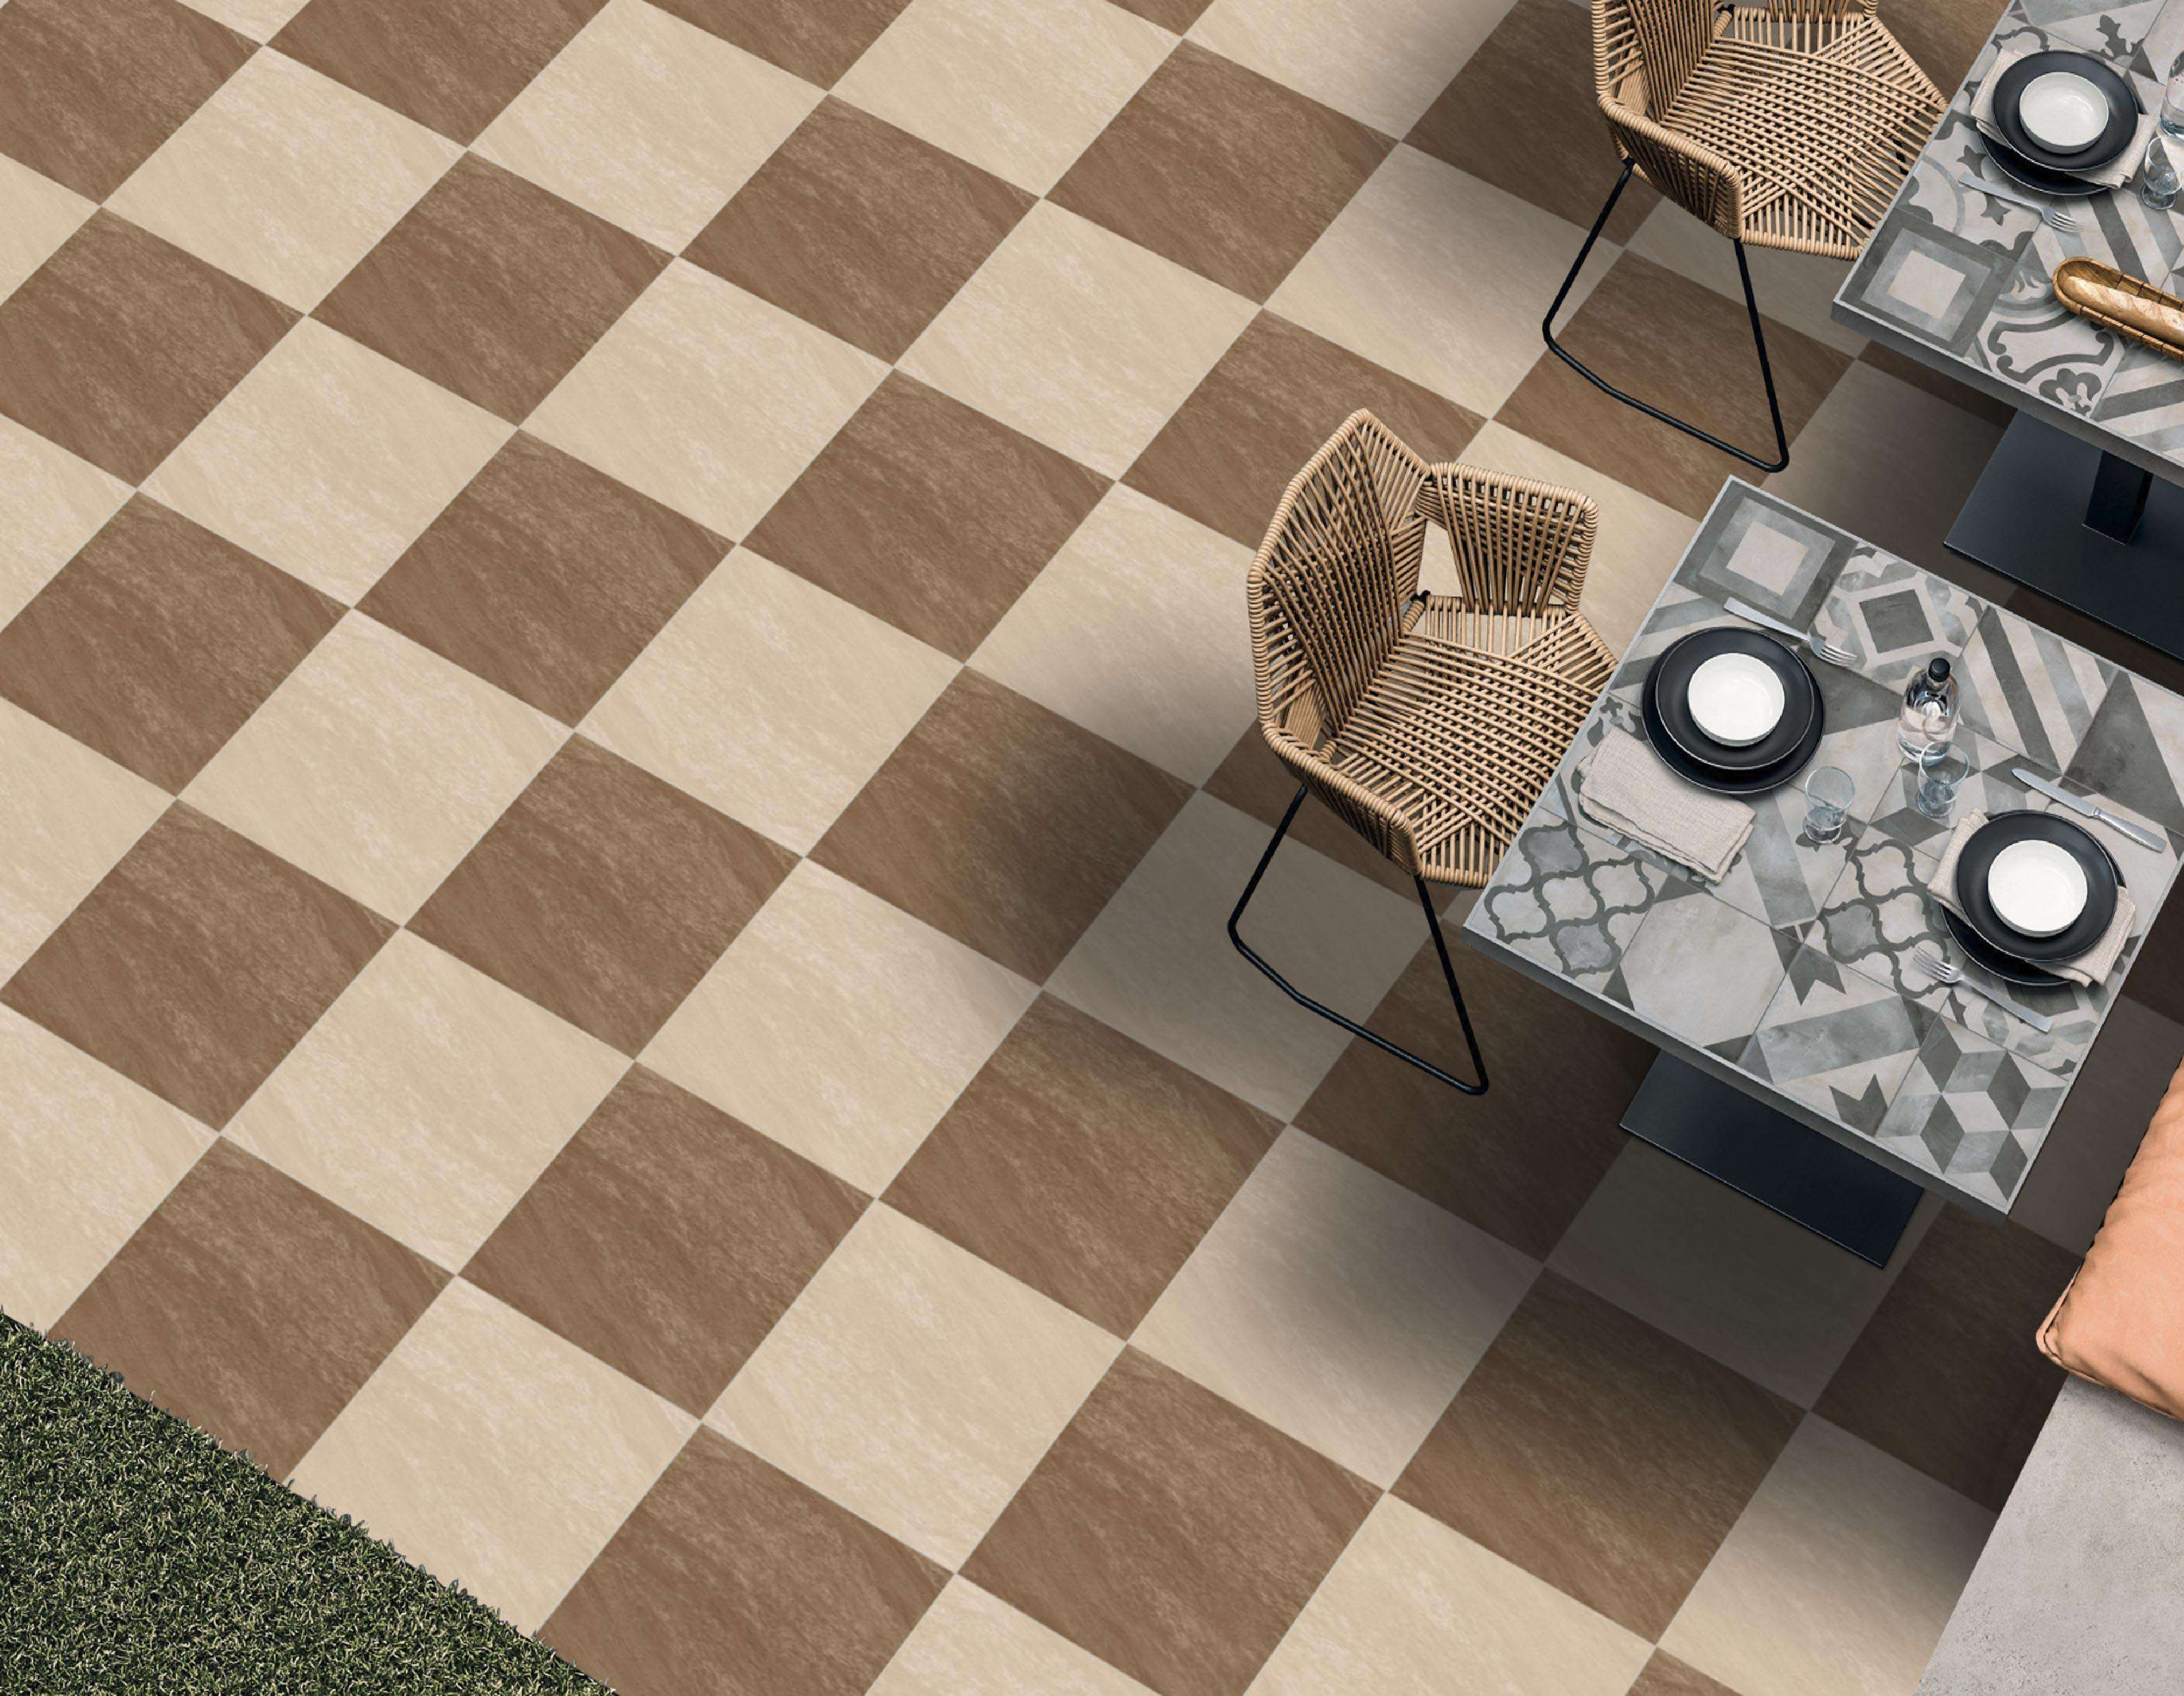

Applicable On
Wall & Floor

HD
Clarity

Random
Design

Zero
Maintenance

Eco
Friendly

Size
500x
500mm

Series
PEARL

PEARL 20-LT

PEARL 20-DK

Random

Applicable On
Wall & Floor

HD
Clarity

Random
Design

Zero
Maintenance

Eco
Friendly

Size
500x
500mm