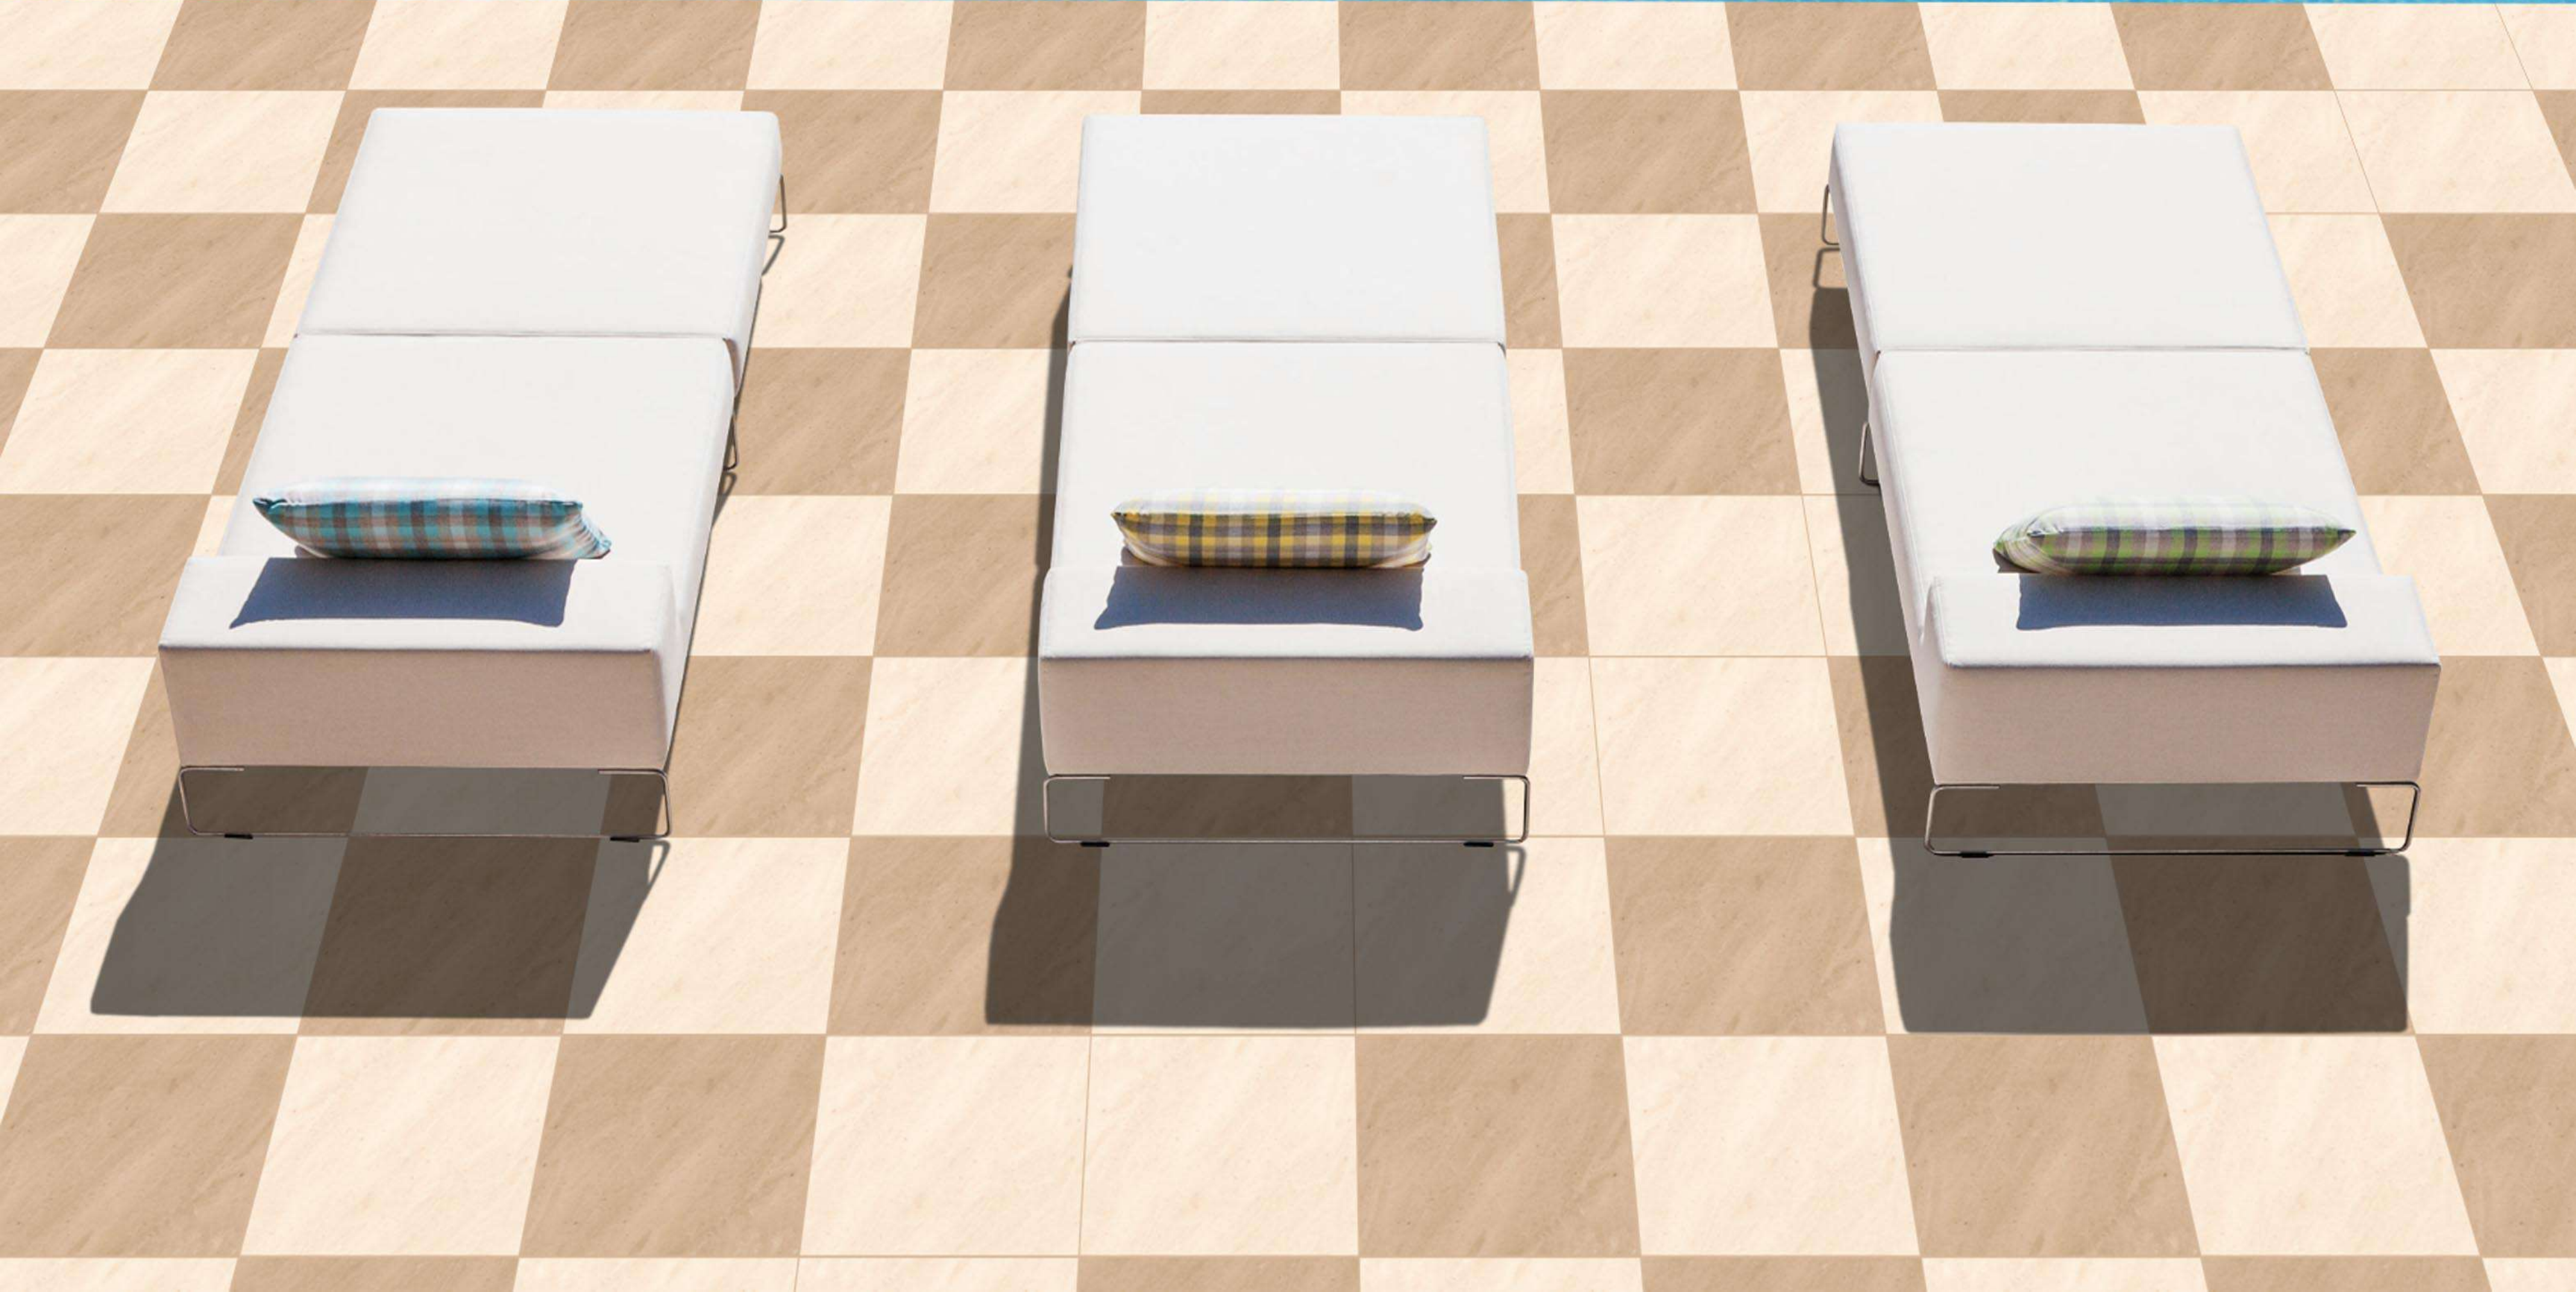

Random
Design

Zero
Maintenance

Eco
Friendly

Size
500x
500mm

Series
PEARL

PEARL 11-LT

PEARL 11-DK

Random

Applicable On
Wall & Floor

HD
Clarity

Random
Design

Zero
Maintenance

Eco
Friendly

Size
500x
500mm

Series
PEARL

PEARL 12-LT