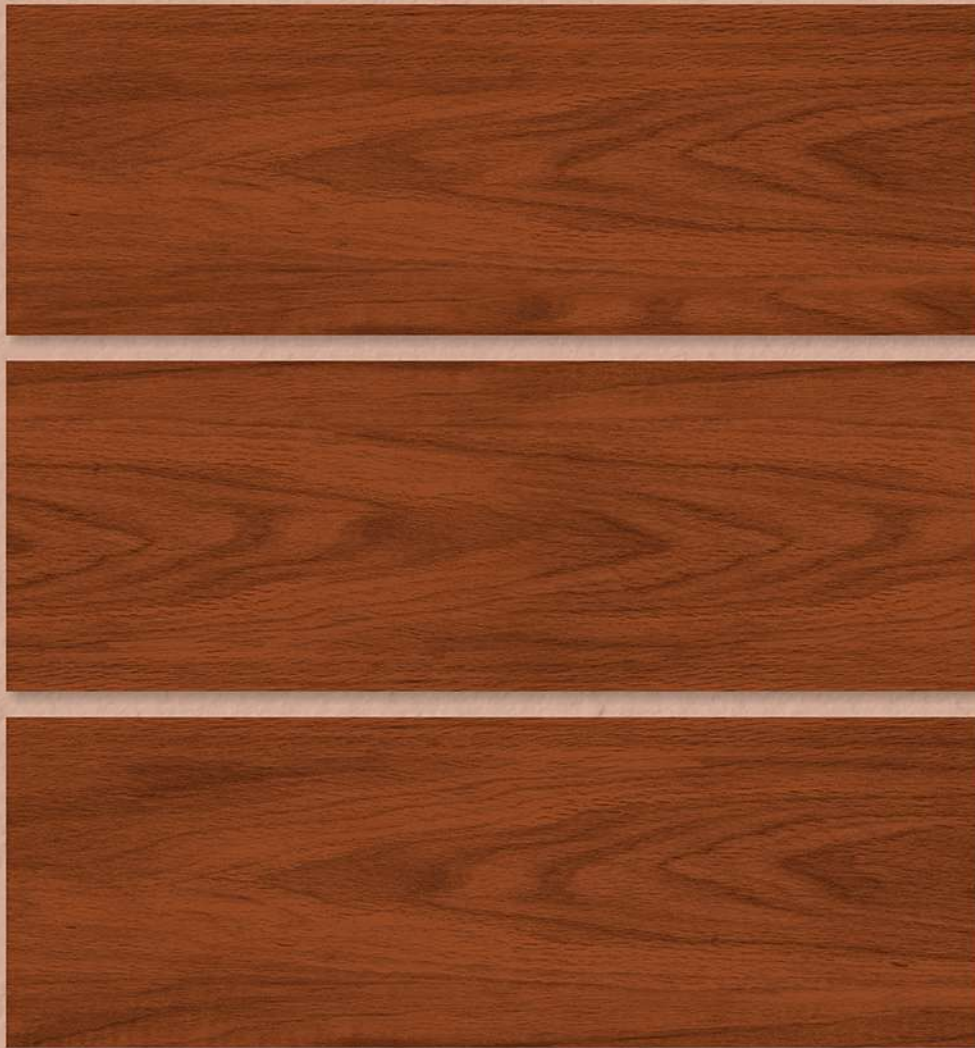

Punch Wooden

Matt Finish

Hi-Tech
Waterproof

Frost
Resistant

Random
Design

Chemical
Resistant