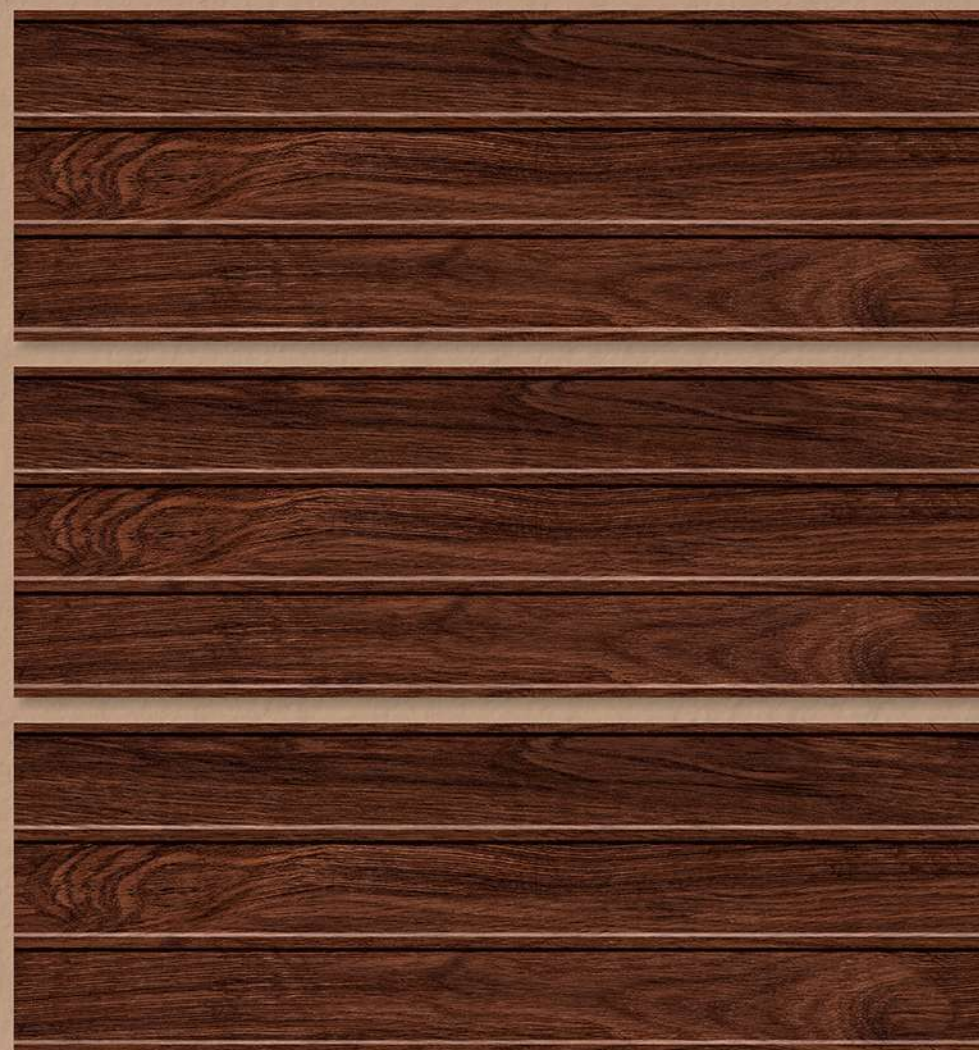

Matt Finish

Hi-Tech
Waterproof

Frost
Resistant

Random
Design

Chemical
Resistant