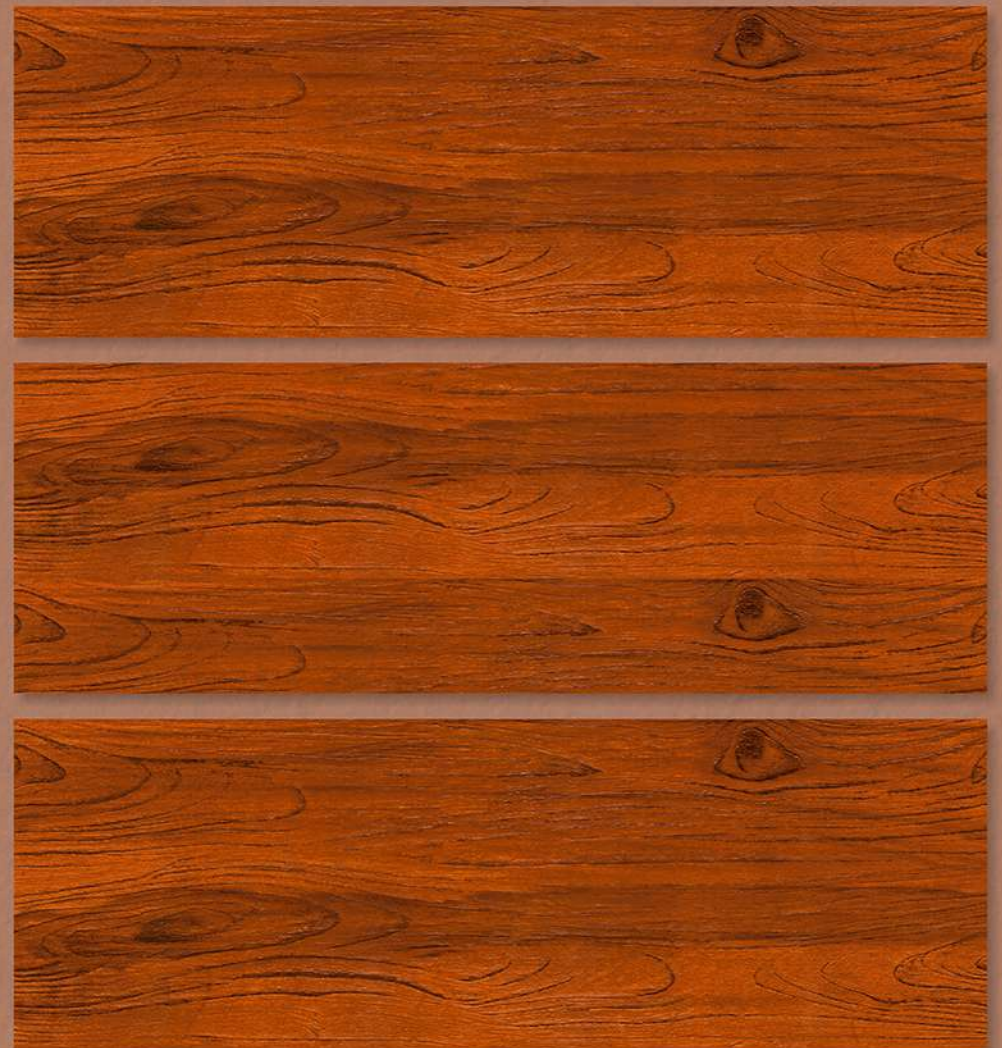

Random
Design

Chemical
Resistant

MONTE - 04

200X600MM

MONTE - 14

Punch Wooden

Matt Finish

Hi-Tech
Waterproof