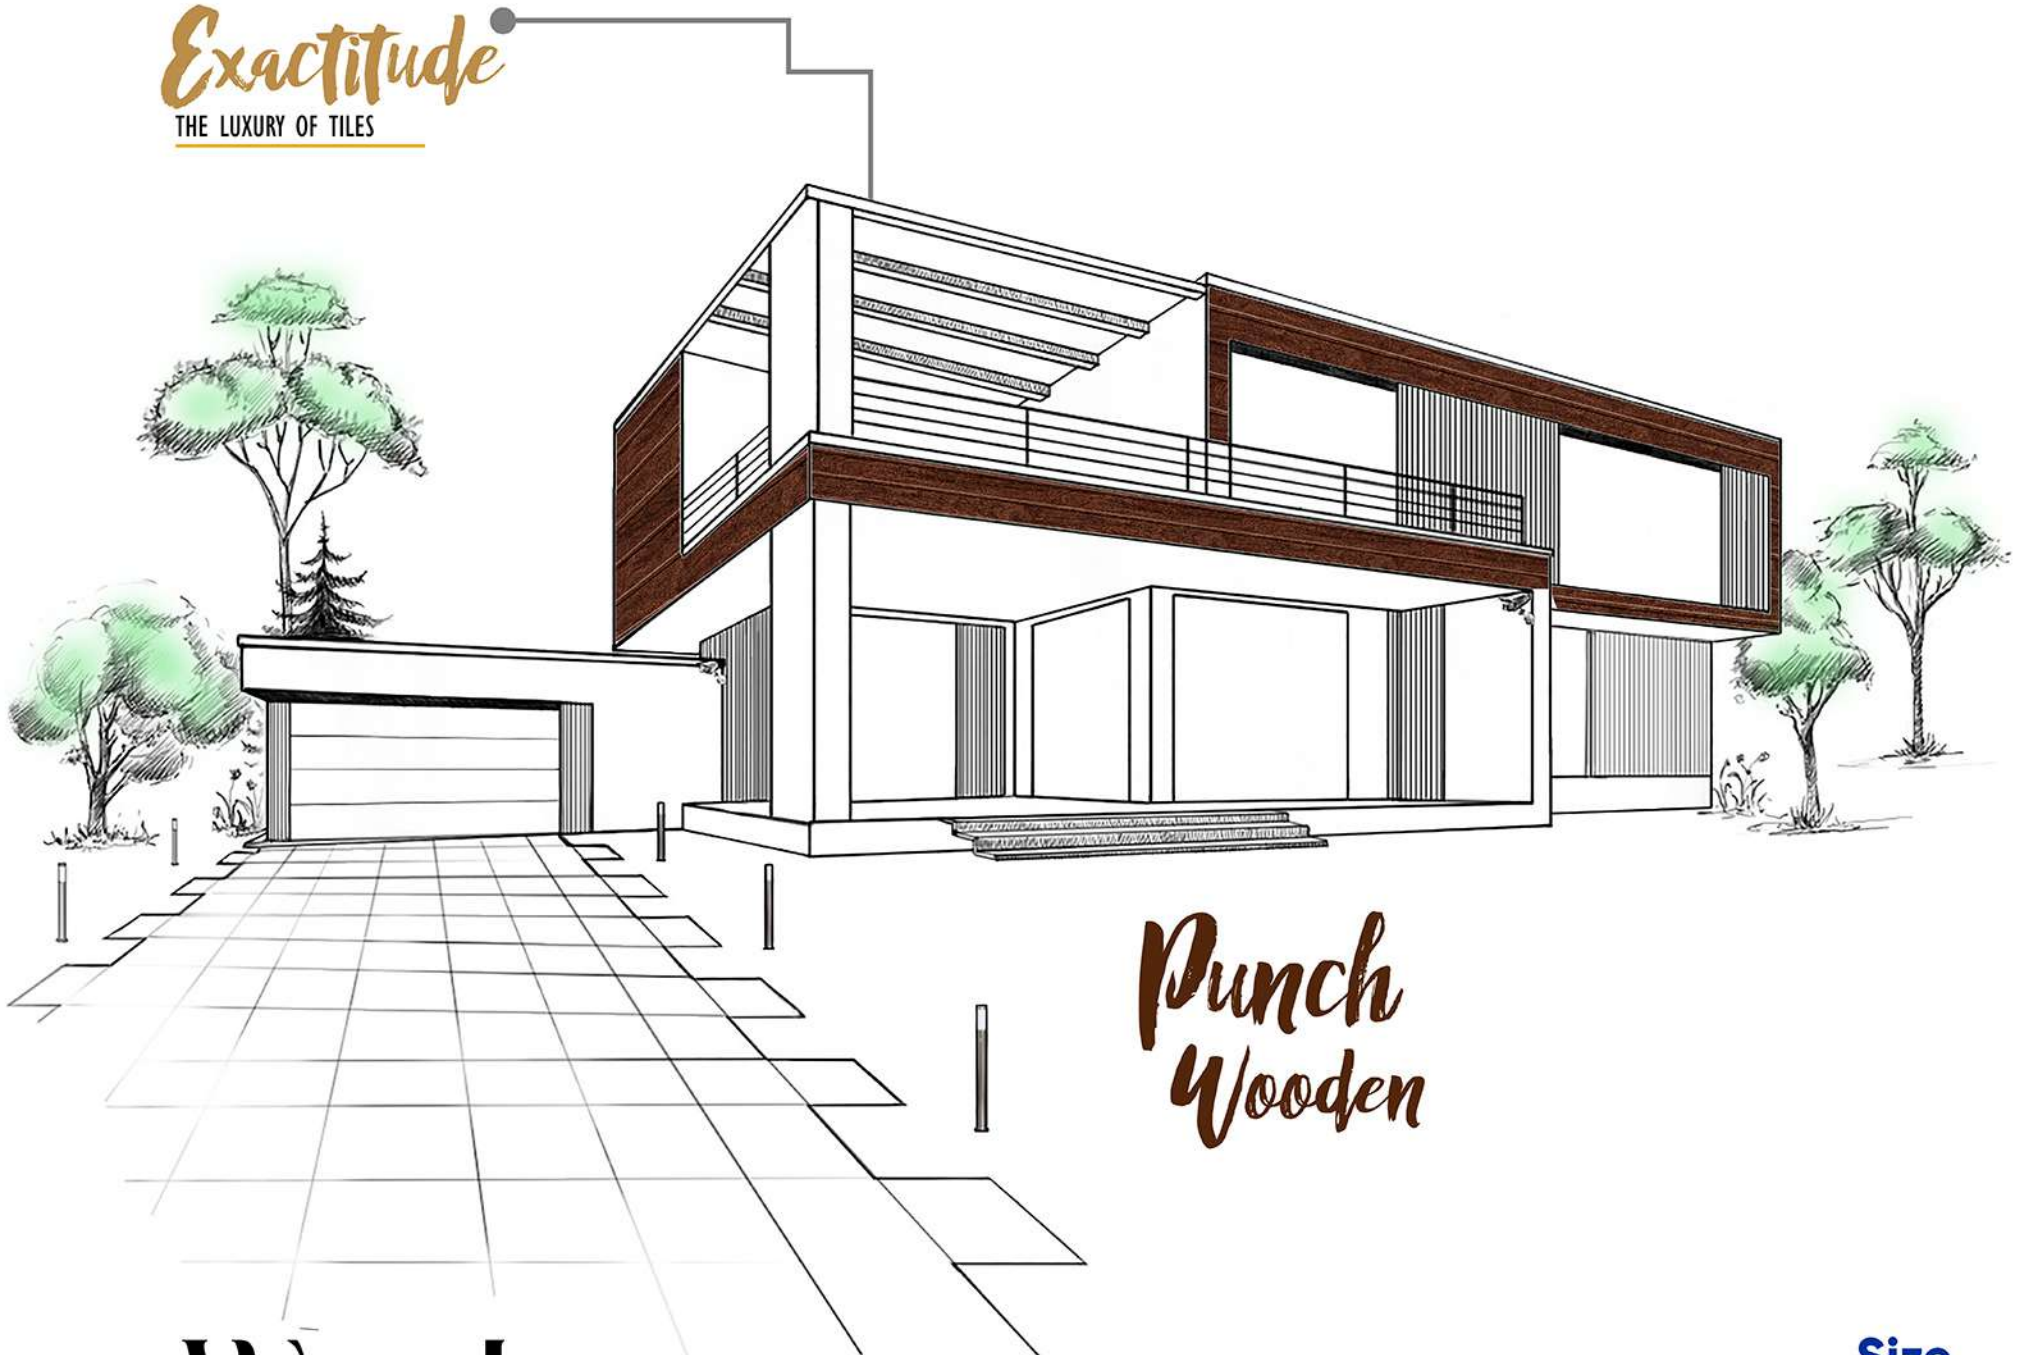

Exactitude
THE LUXURY OF TILES

*Punch
Wooden*

Wooden
Plank Tiles

Size
200X600MM

Monte

PUNCH
WOODEN

Wooden Plank Tiles

The Tiles By Ceramica Are Crafted With A Keen Focus On Their Quality. Delivering High-end Products That Meet The Highest Quality Standards Is A Priority To Us. With Our Prime Goal Of Customer Satisfaction, We Create Tiles With Unique And Stylish Designs That Amplify The Beauty Of A Space. Our Tiles Are Accompanied By Various Features Like Durability, Easy Installation, Resistance To Heat, Resistance To Chemicals And Much More Making Them A Preferred Choice When Designing A Luxurious Space.

Our Tiles Become A Great Addition To A Space As Their Various Designs Bring Many Different Ambiences Like The Simple Elegance Of Nature, Grand Charm Of Marble, Decorative Aspect Of Modernity And Much More To The Place. The Tiles By Ceramica Are The Perfect Choice To Create A Modern Space As They Are Manufactured Keeping In Mind The Needs Of Urban Space. So, Explore Our Grand Collection Of Tiles To Design Your Dream Space.

3D Punch

200X600MM

MONTE - 01

Punch Wooden

Matt Finish

Hi-Tech
Waterproof

Frost
Resistant

Random
Design