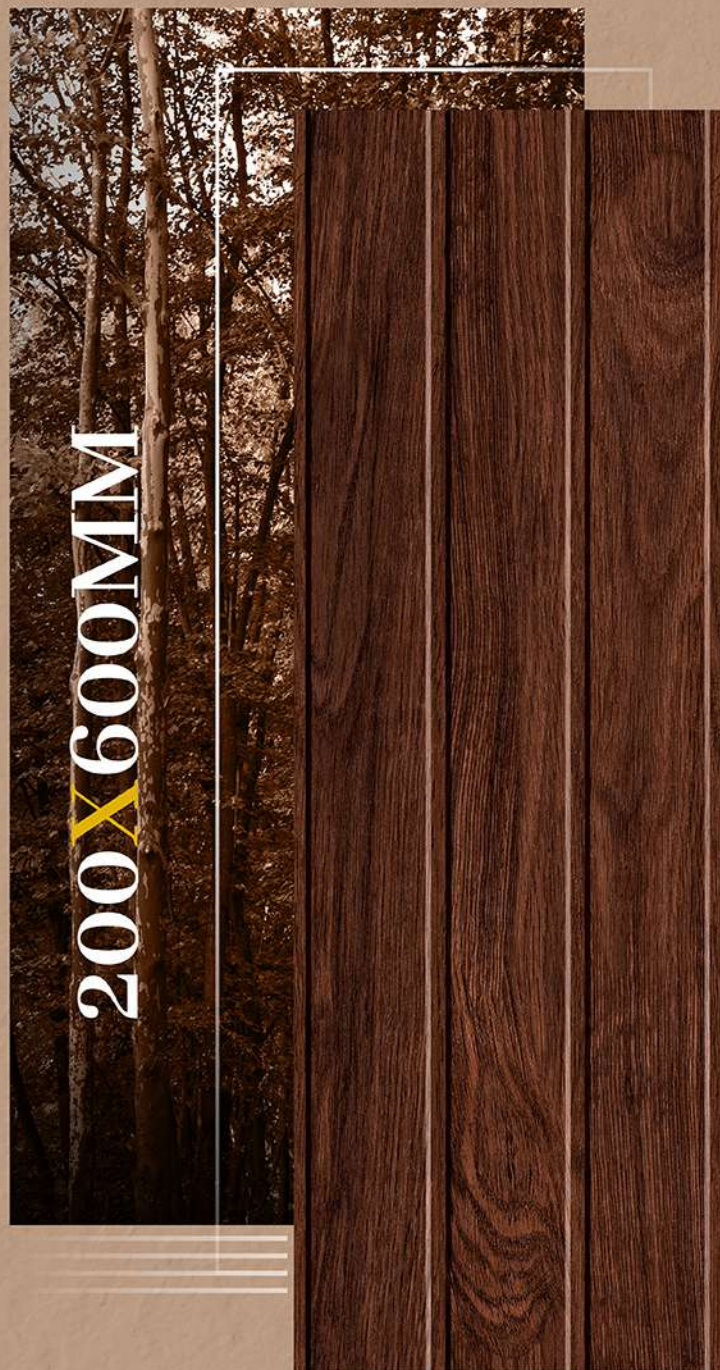

Frost
Resistant

Random
Design

Chemical
Resistant

200 X 600MM

ATLANTIC - 09

WOODEN
Tiles

WoodEN
PLANK Tiles

200X600MM