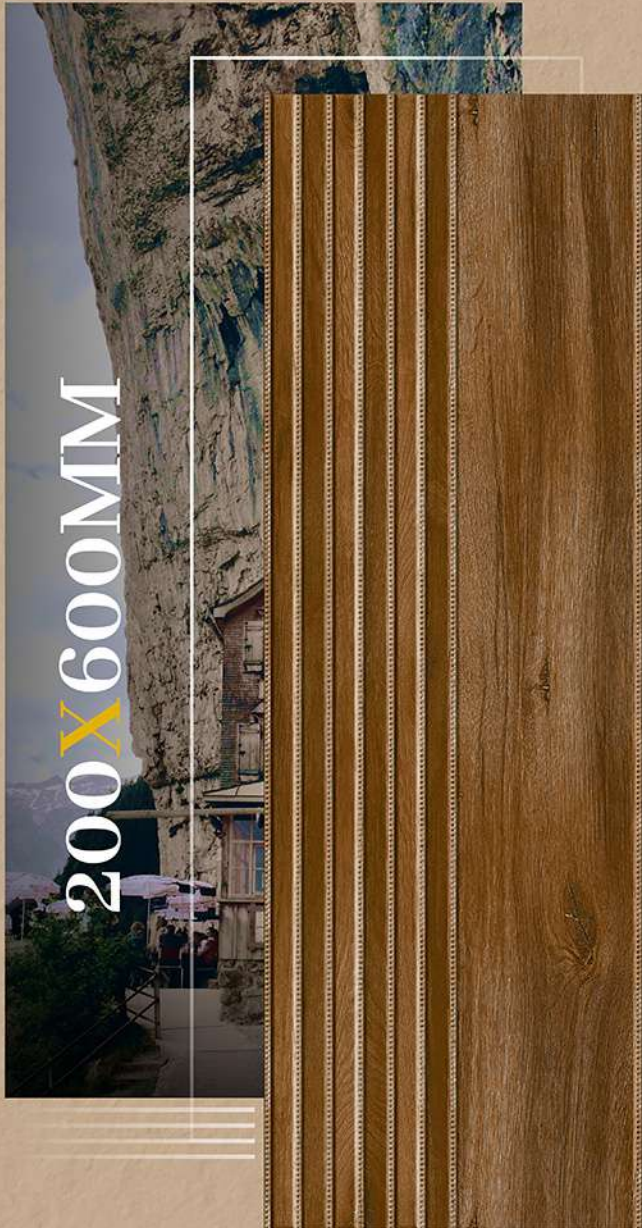

200X600MM

CLOUD - 01

Punch Wooden