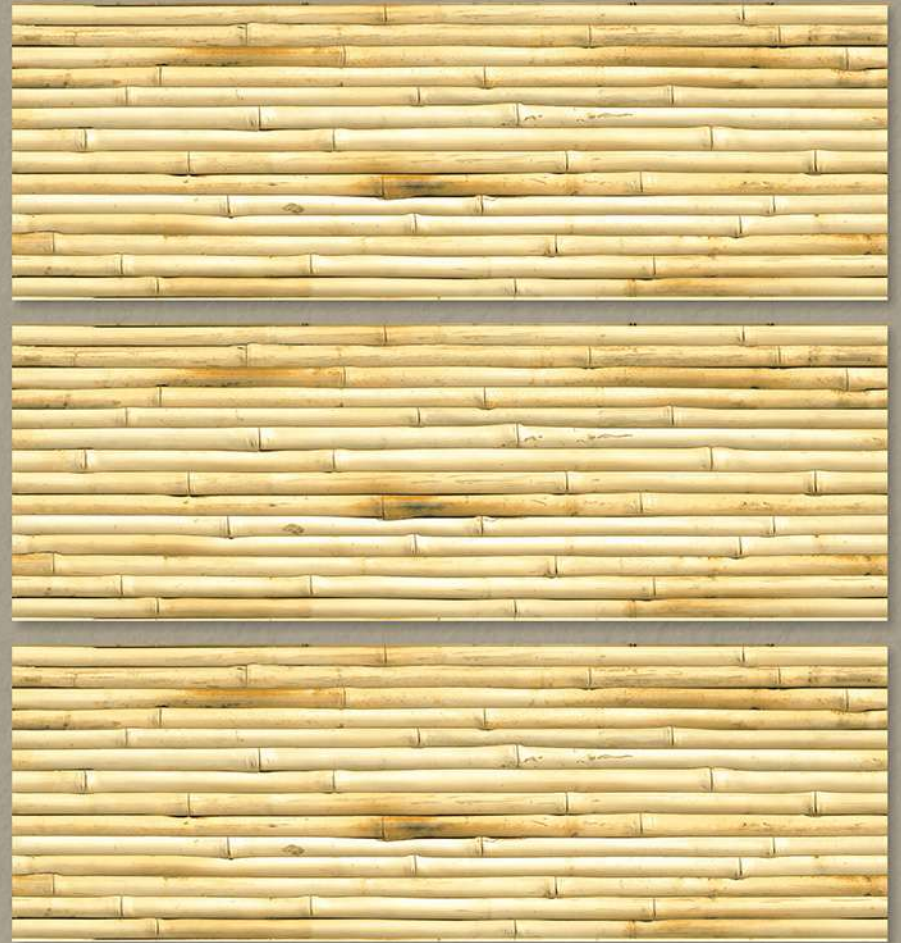

3D Punch

200X600MM

BOREAL - 01

Punch Wooden

Matt Finish

Hi-Tech
Waterproof

Frost
Resistant

Random
Design