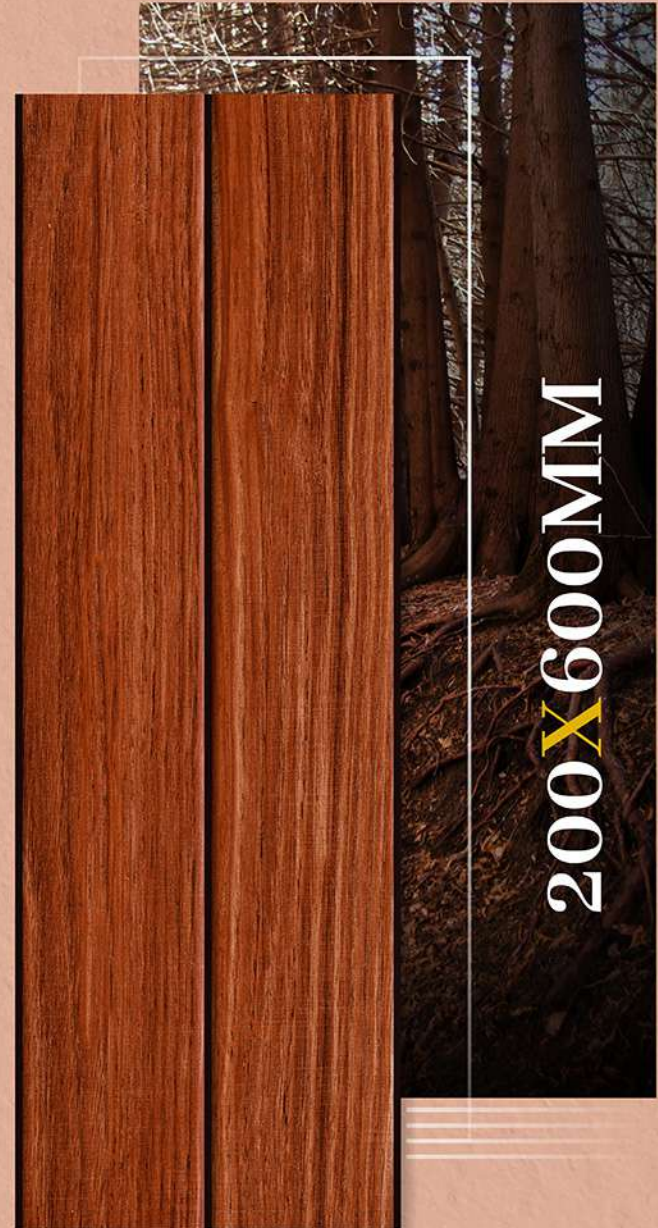

Punch Wooden

Matt Finish

Hi-Tech
Waterproof

Frost
Resistant

Random
Design

Chemical
Resistant

ELLORA - 06

Mindo