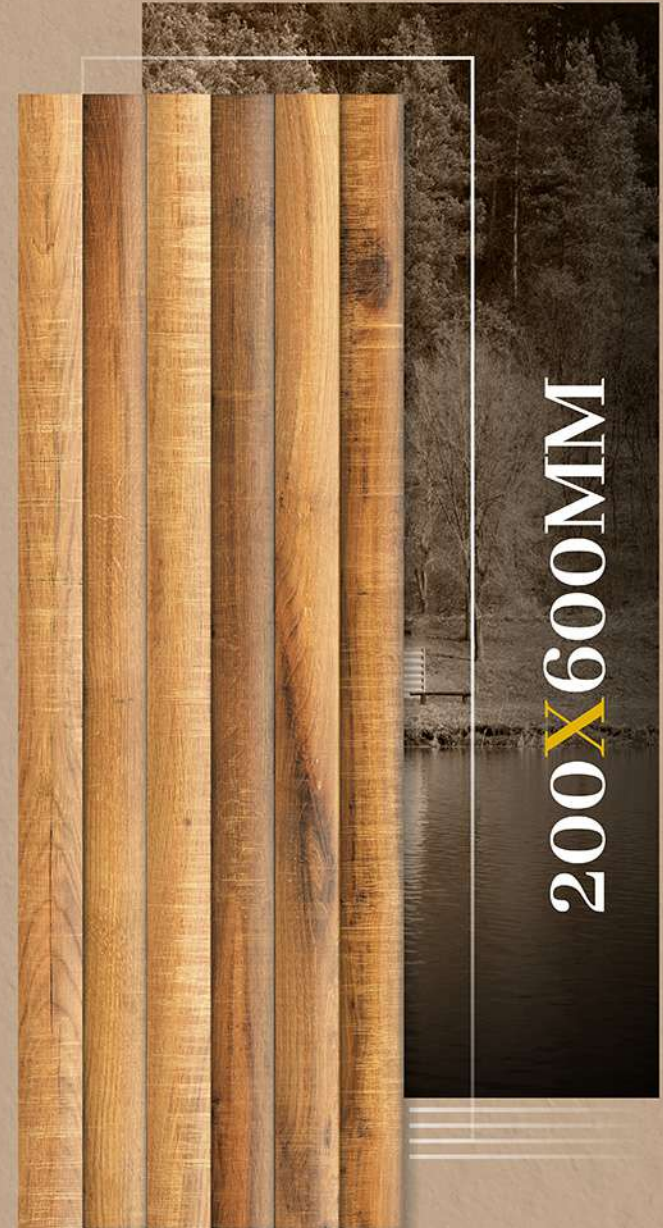

200X600MM

MOLAI - 04