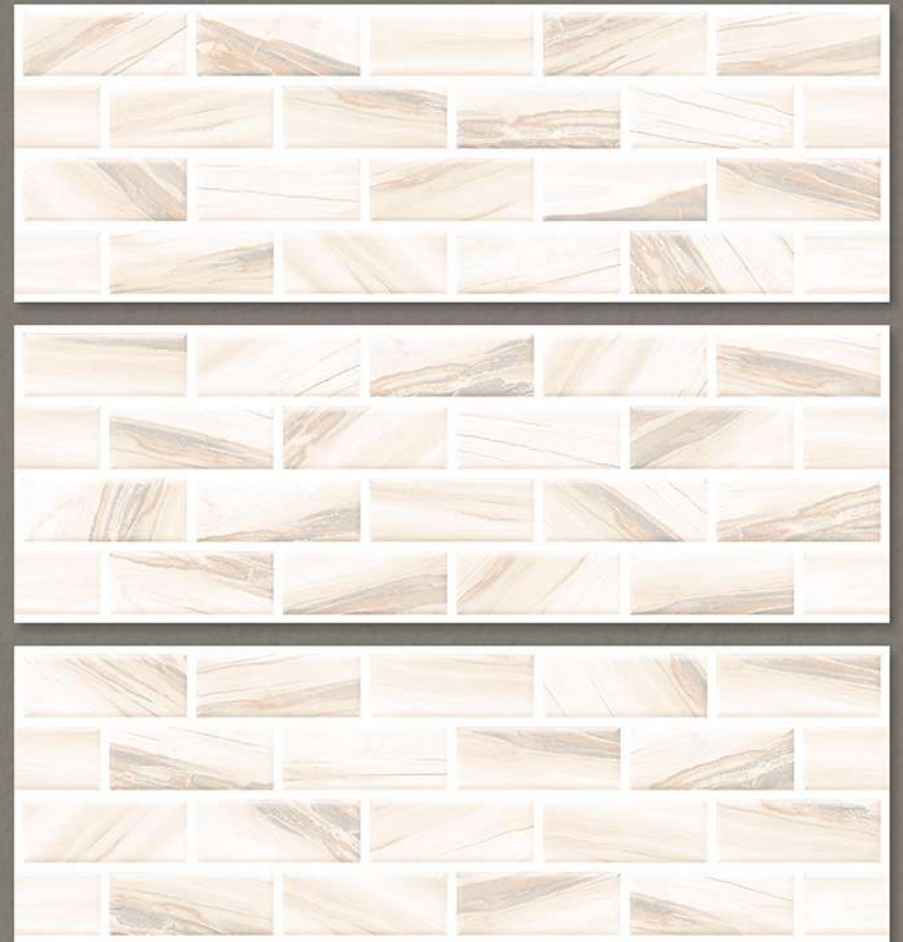

WOODEN
Tiles

WOODEN
Plank Tiles

200X600MM

BRICKS - 09

Punch Wooden

Matt Finish

Hi-Tech
Waterproof

Frost
Resistant