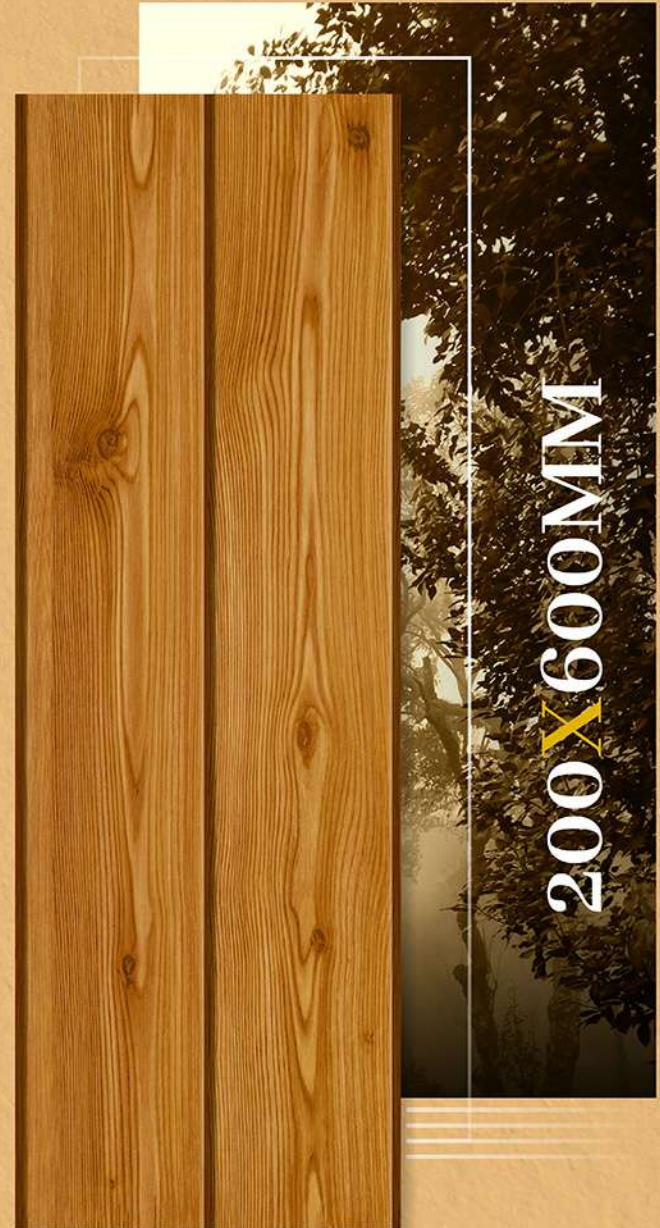

WOODEN
Tiles

Punch Wooden

Matt Finish

Hi-Tech
Waterproof

Frost
Resistant

Random
Design

Chemical
Resistant

200X600MM