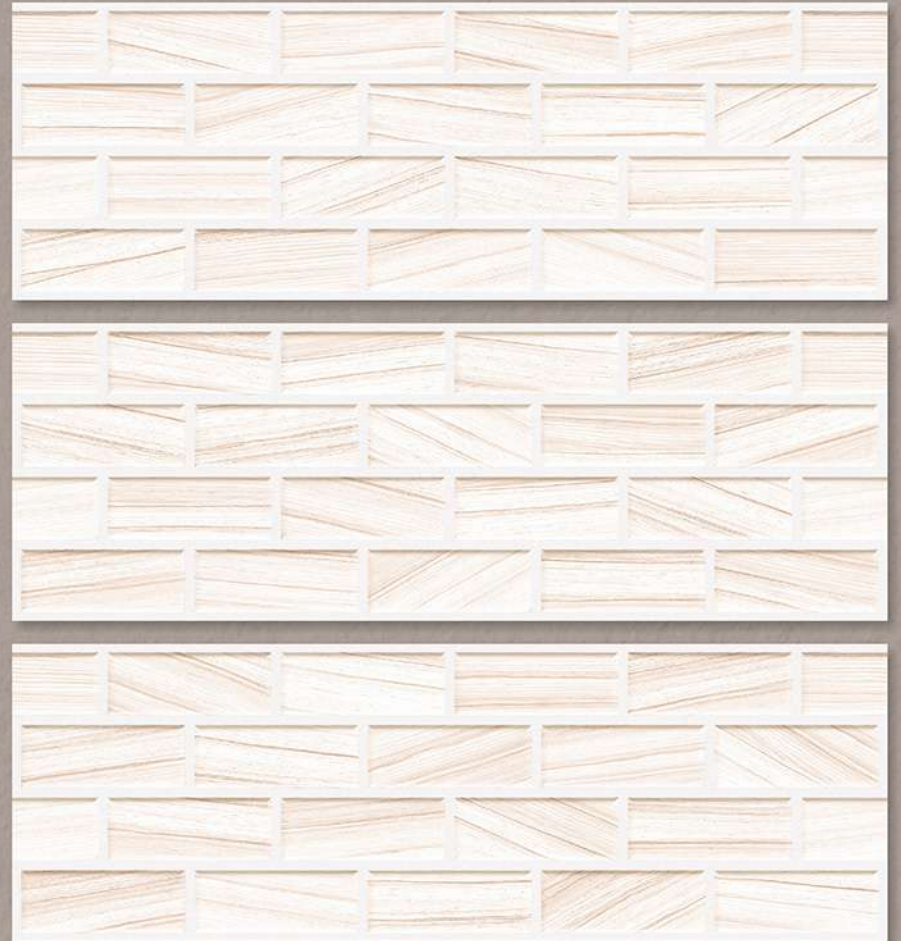

Random
Design

Chemical
Resistant

BRICKS - 04

200X600MM

BRICKS - 05

Punch Wooden

Matt Finish

Hi-Tech
Waterproof