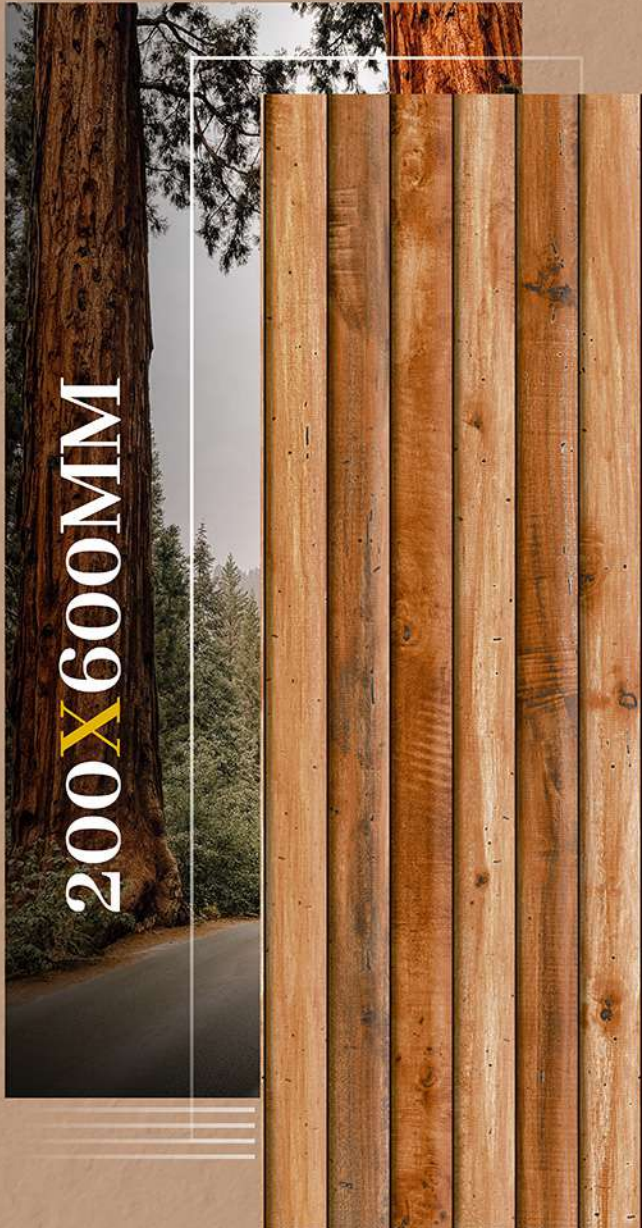

Frost
Resistant

Random
Design

Chemical
Resistant

200X600MM

MOLAI - 08

WOODEN
Tiles

WOODEN
Plank Tiles

200X600MM