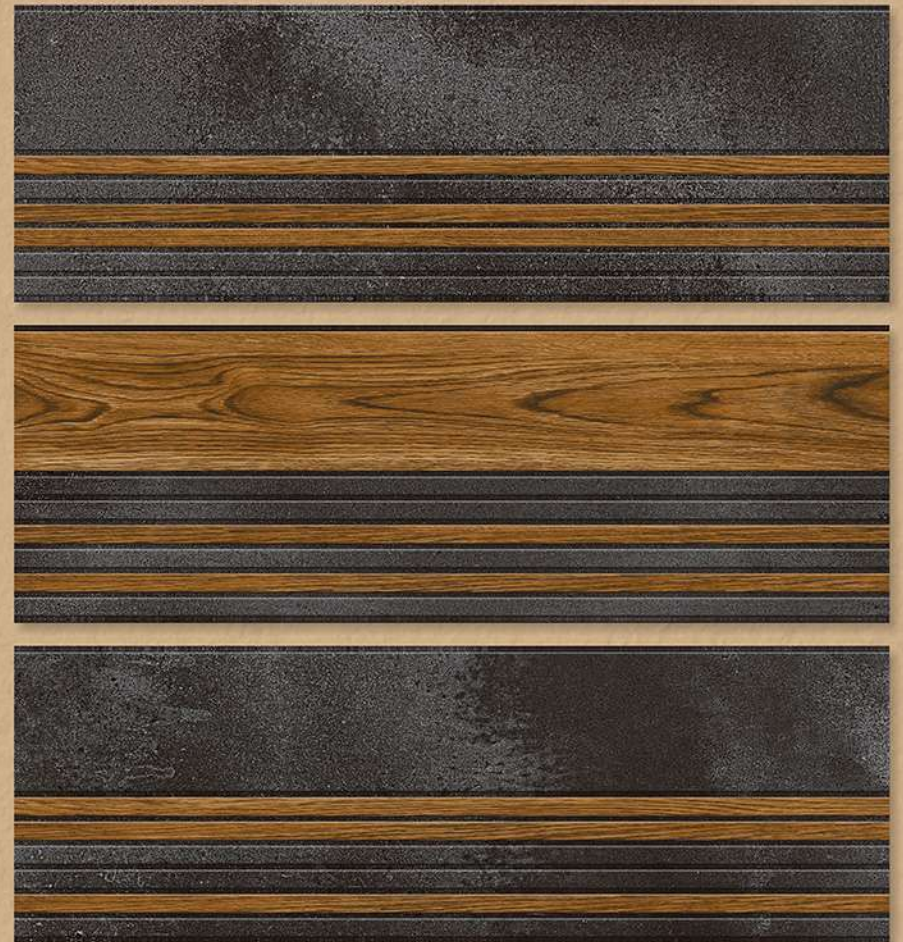

Random
Design

Chemical
Resistant

CLOUD - 02

200X600MM

CLOUD - 03

Punch Wooden

Matt Finish

Hi-Tech
Waterproof