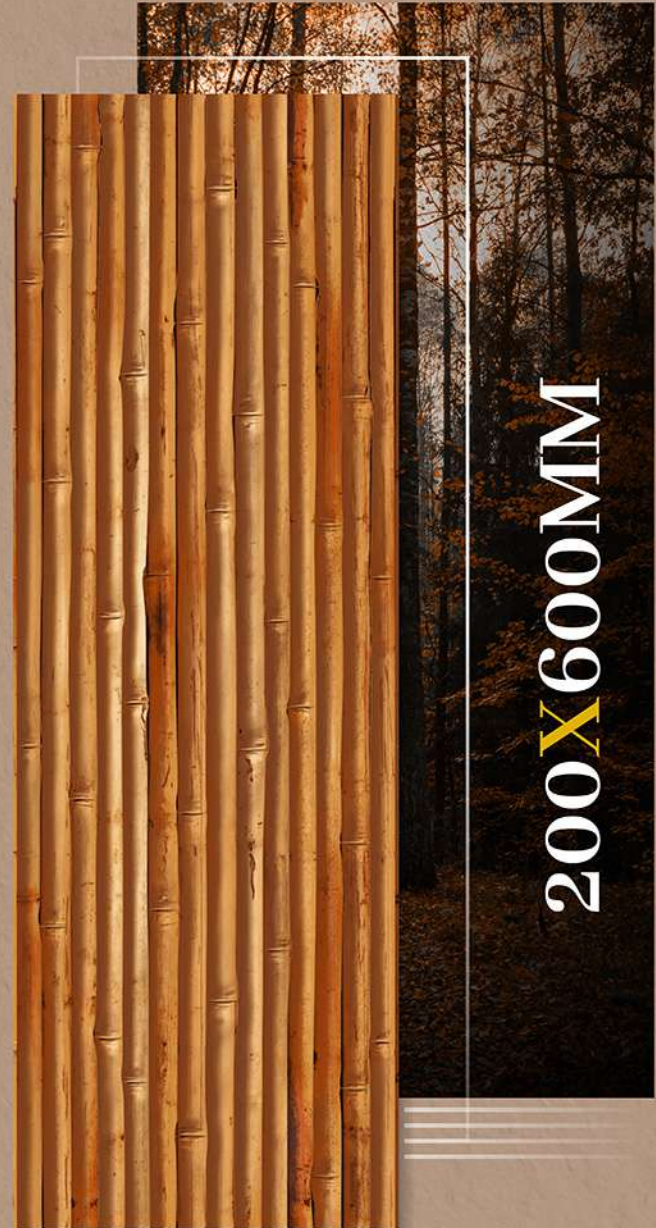

Chemical
Resistant

Punch Wooden

Matt Finish

Hi-Tech
Waterproof

Frost
Resistant

Random
Design

Chemical
Resistant

200X600MM