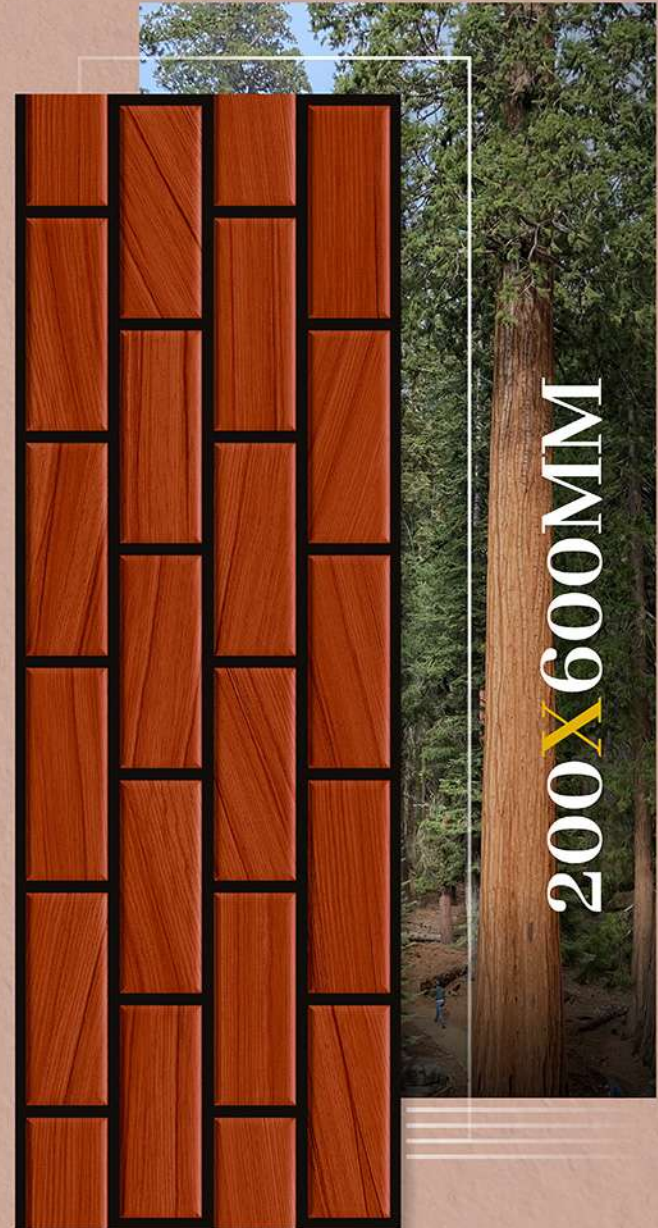

Hi-Tech
Waterproof

Frost
Resistant

Random
Design

Chemical
Resistant

BRICKS - 06

200X600MM

BRICKS - 07

Punch Wooden