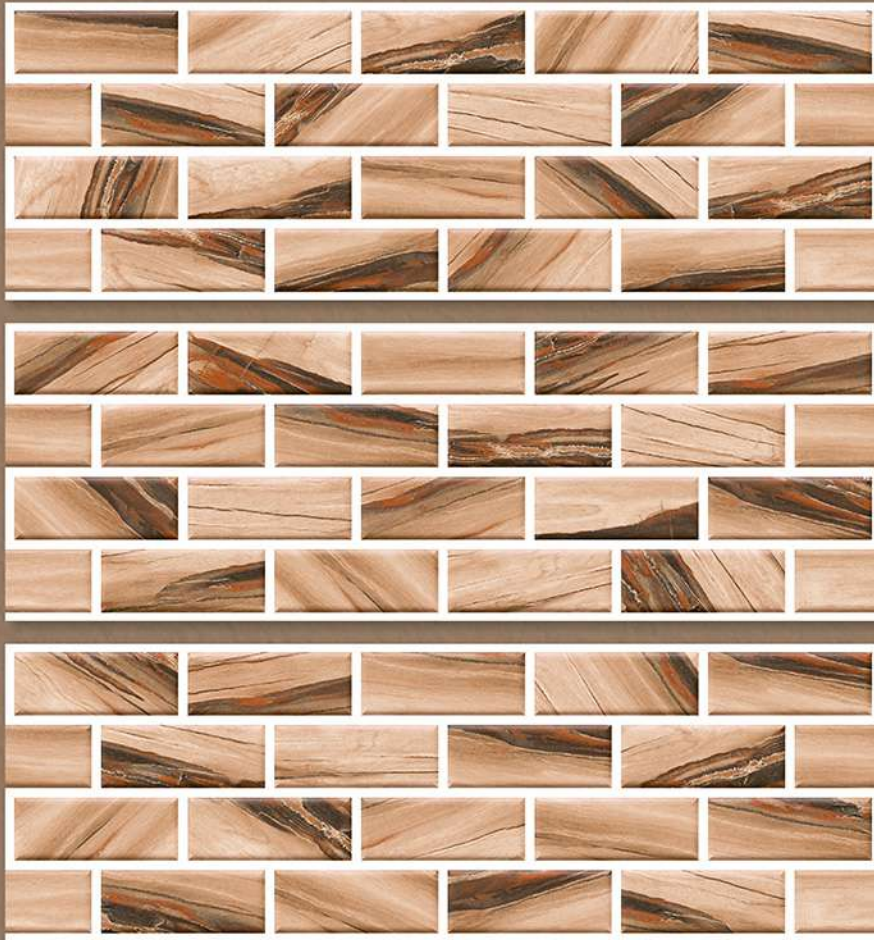

WOODEN
Tiles

WOODEN
Plank Tiles

200X600MM

BRICKS - 09

Punch Wooden

Matt Finish

Hi-Tech
Waterproof

Frost
Resistant

Random
Design

Chemical
Resistant

WOODEN

Plank Tiles

WOODEN
Tiles

Punch Wooden

Matt Finish

Hi-Tech
Waterproof