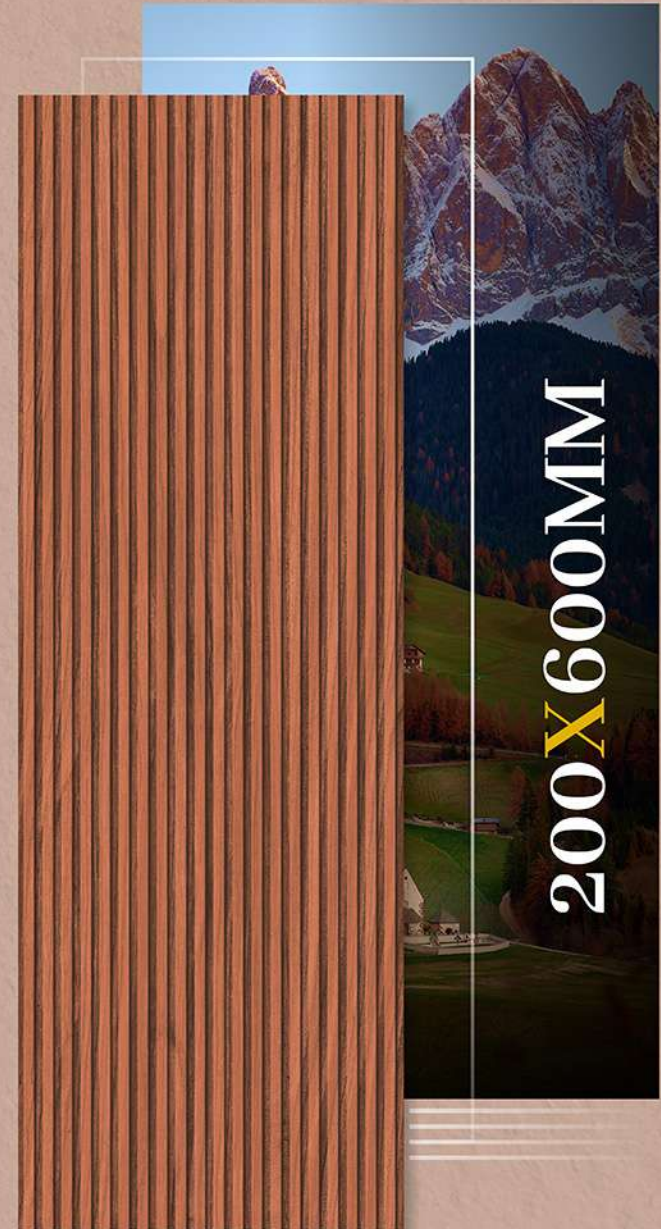

Punch Wooden

Matt Finish

Hi-Tech
Waterproof

Frost
Resistant

Random
Design

Chemical
Resistant

RAIN - 04

Punch Wooden