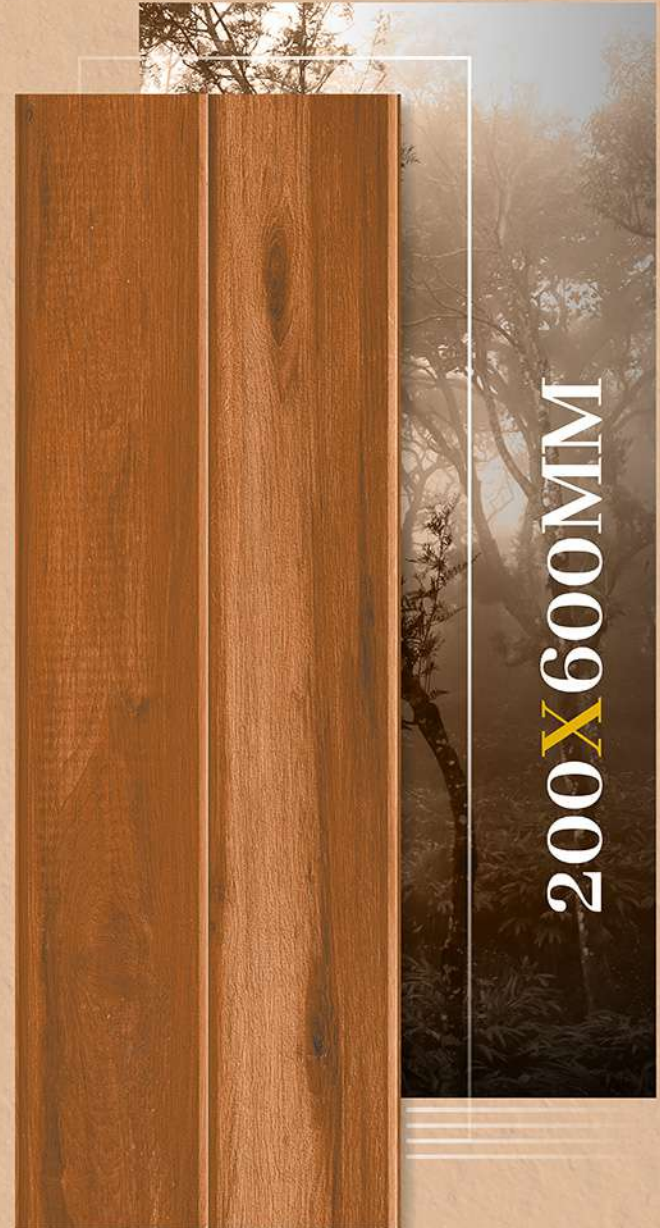

200X600MM

MINDO - 02