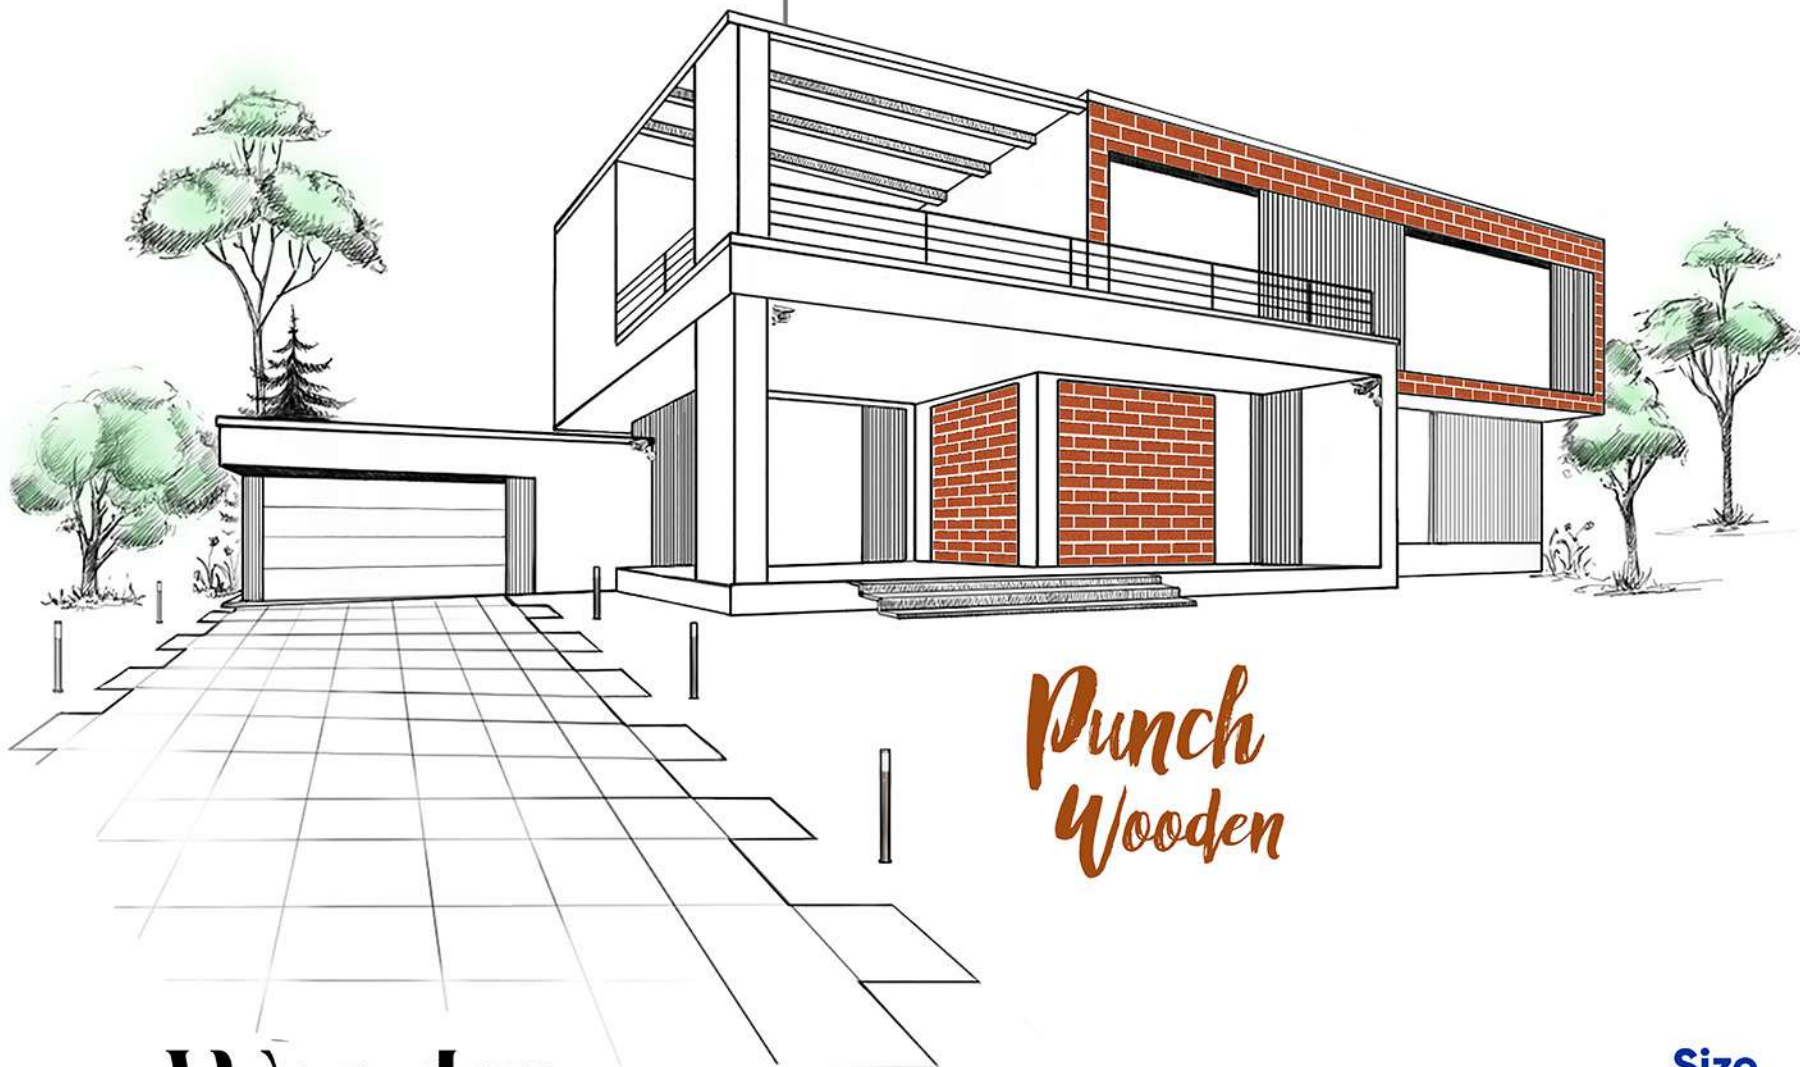

Exactitude
THE LUXURY OF TILES

*Punch
Wooden*

Wooden
Plank Tiles

Size
200X600MM

Daintree

**PUNCH
WOODEN**

Wooden Plank Tiles

The Tiles By Ceramica Are Crafted With A Keen Focus On Their Quality. Delivering High-end Products That Meet The Highest Quality Standards Is A Priority To Us. With Our Prime Goal Of Customer Satisfaction, We Create Tiles With Unique And Stylish Designs That Amplify The Beauty Of A Space. Our Tiles Are Accompanied By Various Features Like Durability, Easy Installation, Resistance To Heat, Resistance To Chemicals And Much More Making Them A Preferred Choice When Designing A Luxurious Space.

Our Tiles Become A Great Addition To A Space As Their Various Designs Bring Many Different Ambiences Like The Simple Elegance Of Nature, Grand Charm Of Marble, Decorative Aspect Of Modernity And Much More To The Place. The Tiles By Ceramica Are The Perfect Choice To Create A Modern Space As They Are Manufactured Keeping In Mind The Needs Of Urban Space. So, Explore Our Grand Collection Of Tiles To Design Your Dream Space.