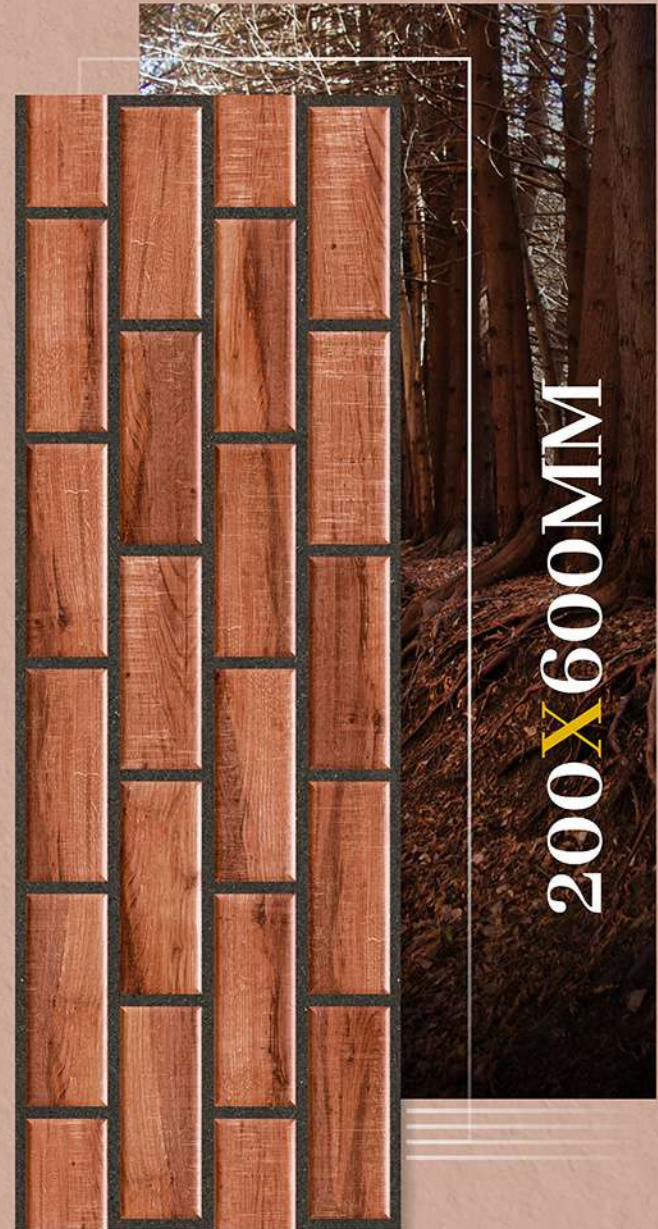

Punch Wooden

Matt Finish

Hi-Tech
Waterproof

Frost
Resistant

Random
Design

Chemical
Resistant

200X600MM

BRICKS - 08

WOODEN
Tiles

WOODEN
Plank Tiles

200X600MM

BRICKS - 09

Punch Wooden

Matt Finish

Hi-Tech
Waterproof

Frost
Resistant