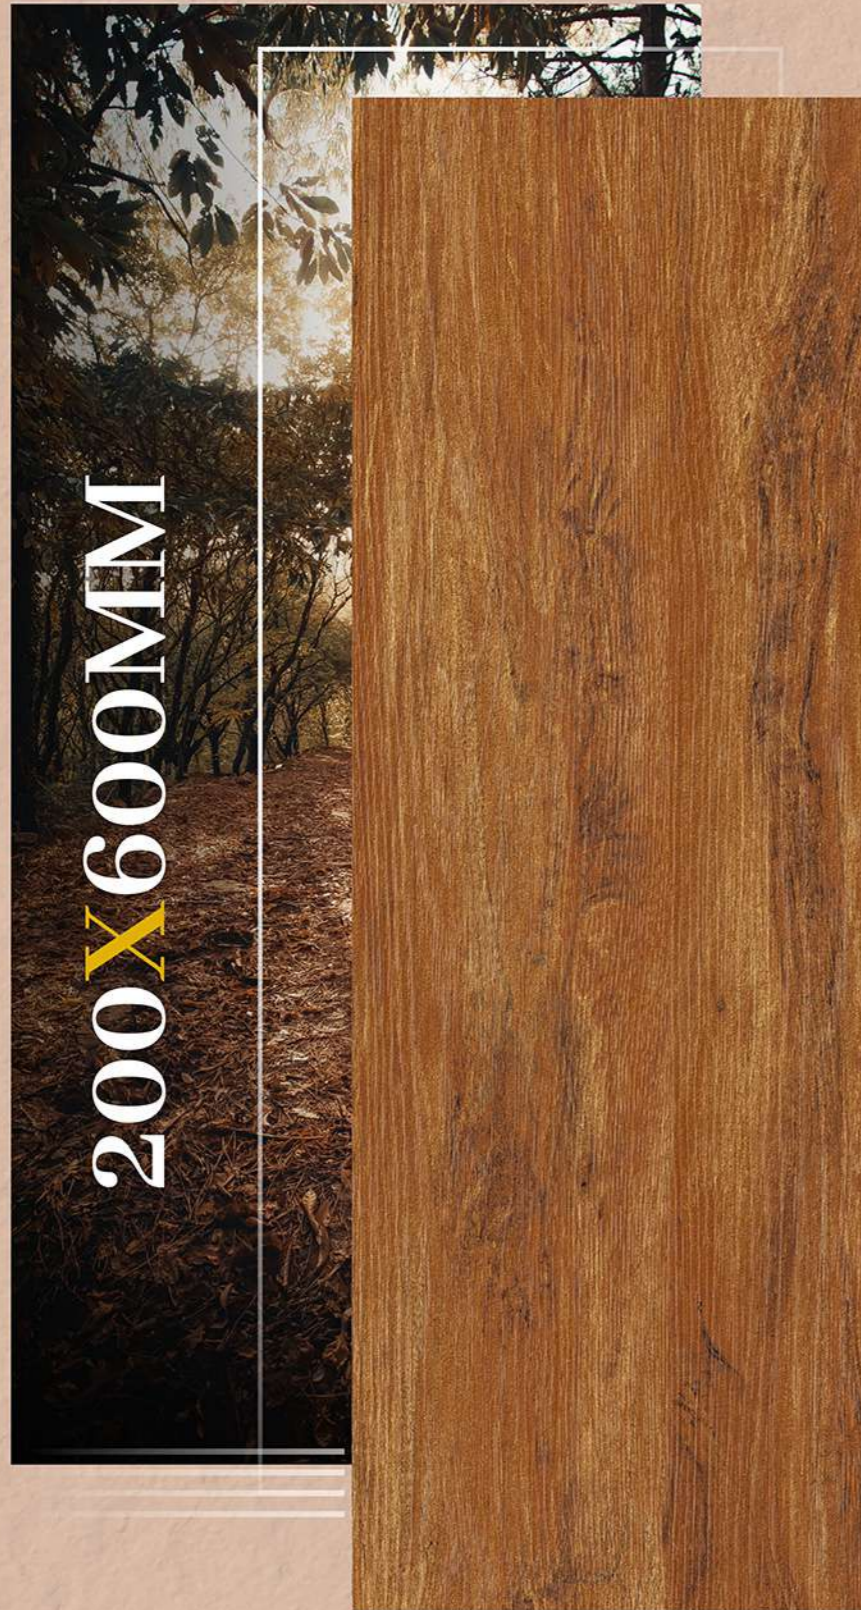

Chemical
Resistant

200X600MM

TONGASS - 63

WOODEN
tiles

WOODEN
PLANK Tiles

200X600MM

TONGASS - 64

Punch Wooden