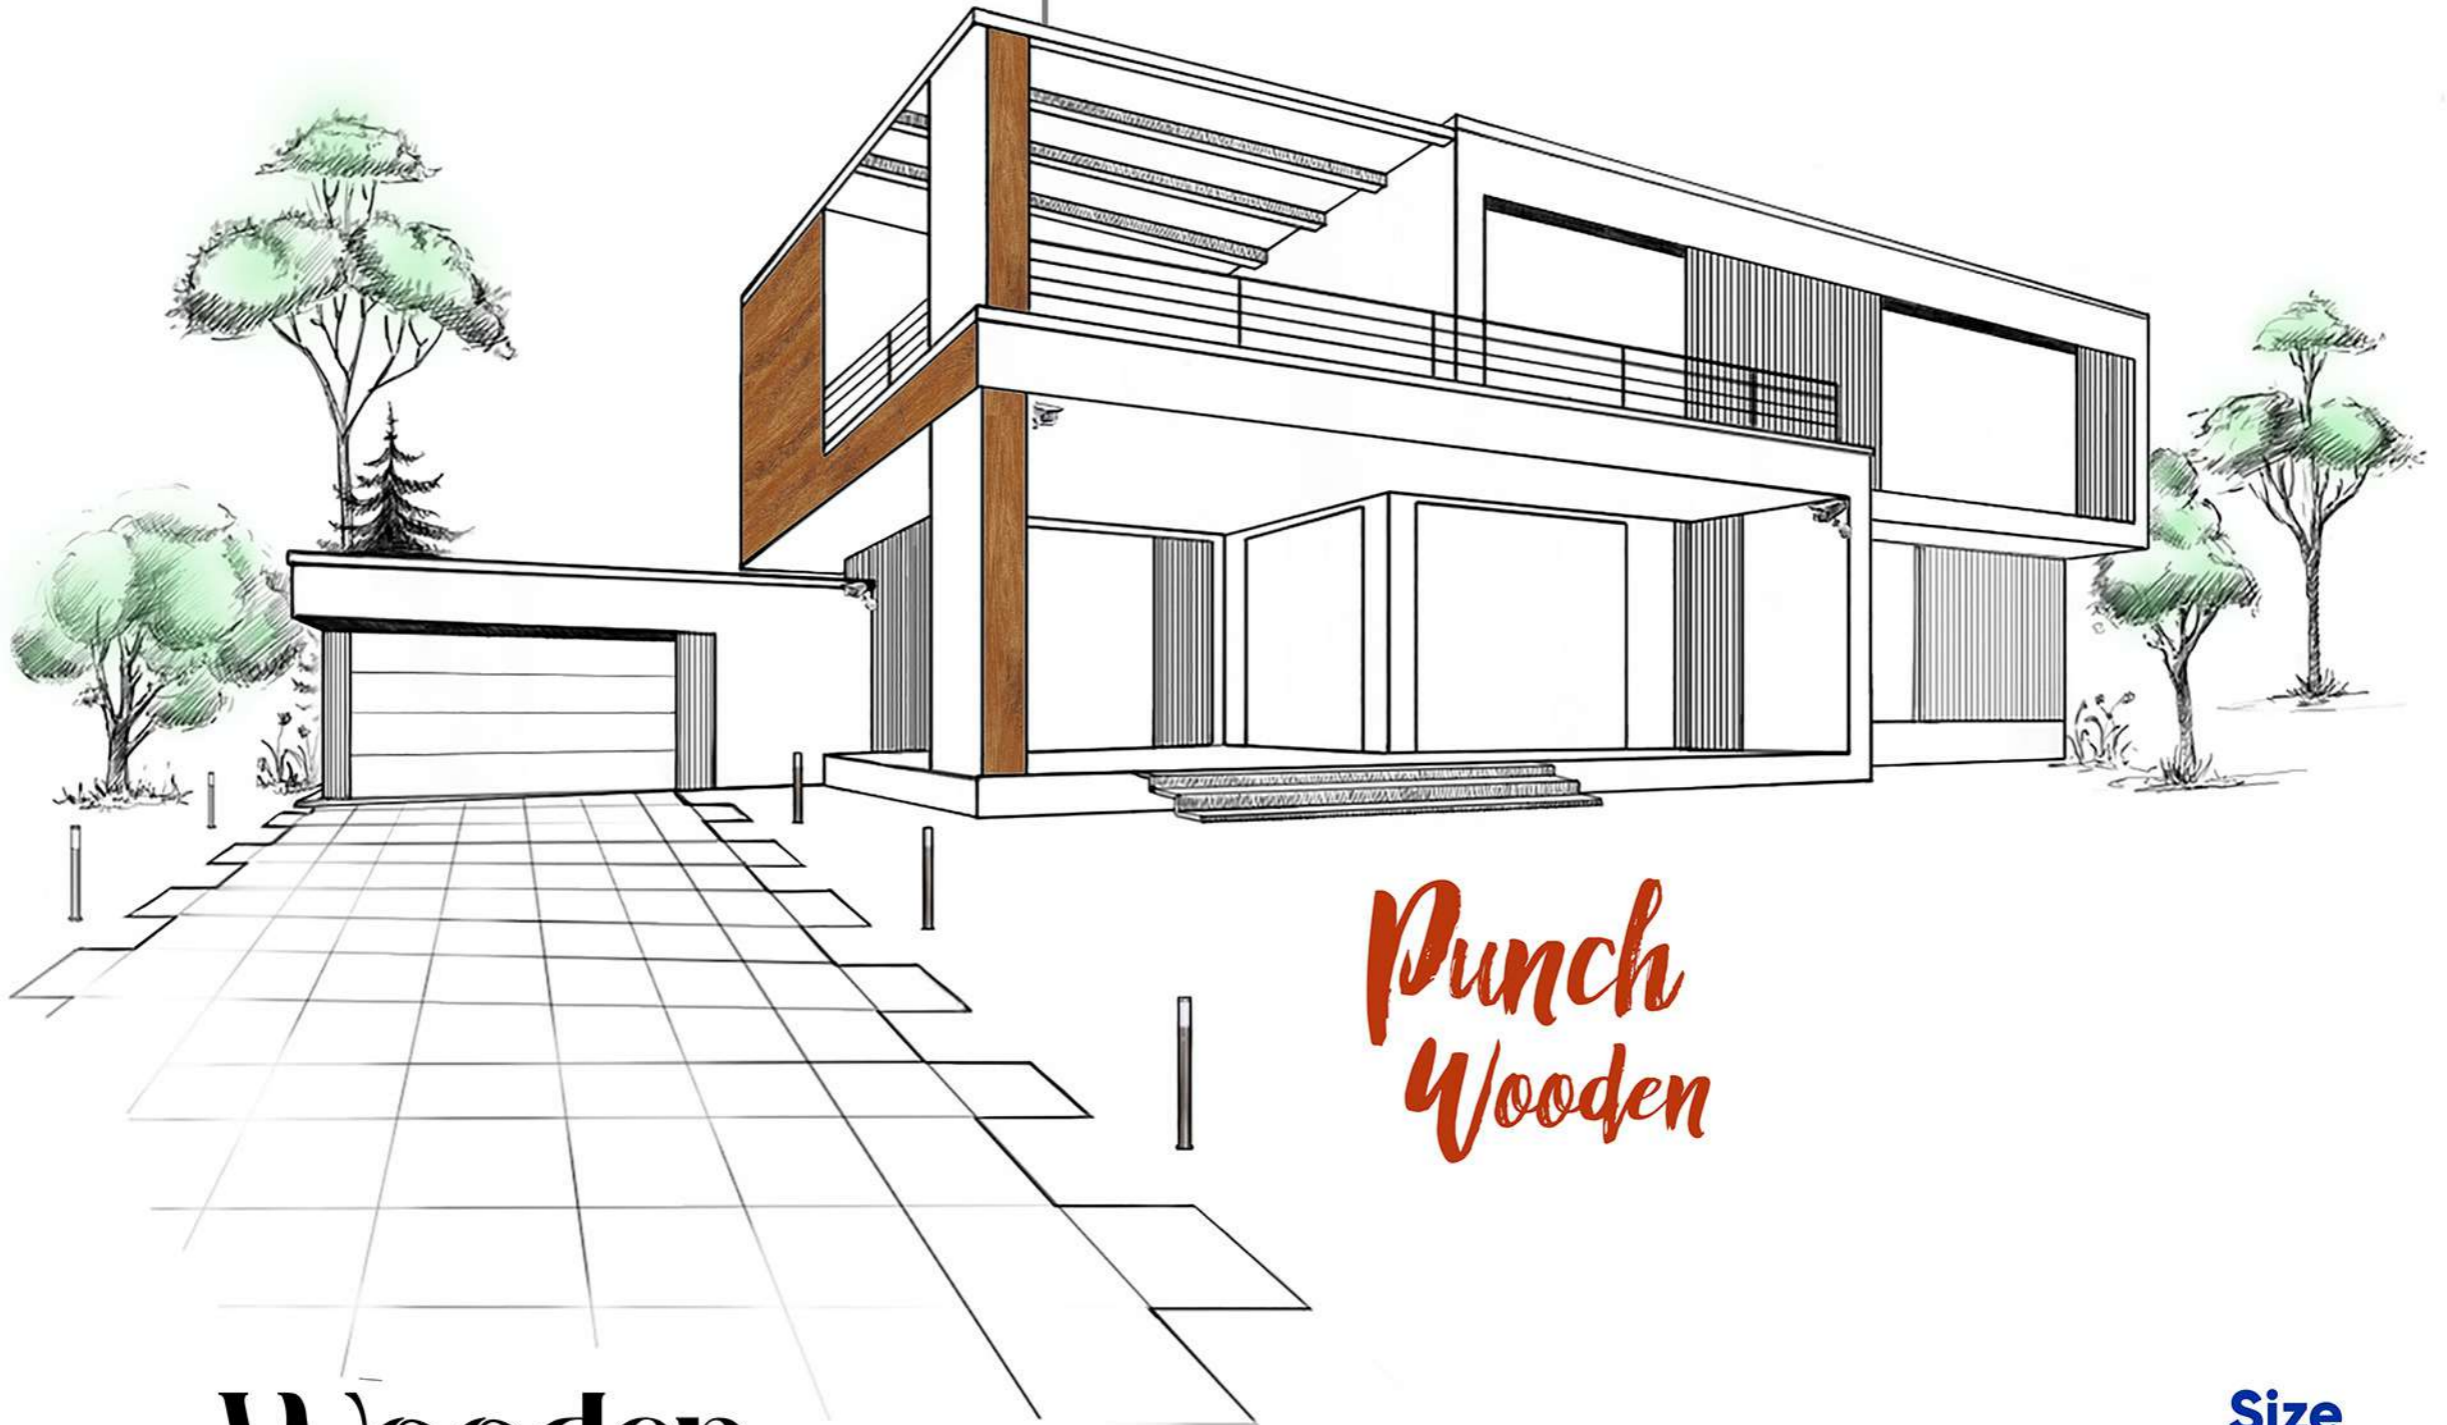

Exactitude
THE LUXURY OF TILES

*Punch
Wooden*

Wooden
Plank Tiles

Size
200X600MM

Tongass

**PUNCH
WOODEN**

Wooden Plank Tiles

The Tiles By Ceramica Are Crafted With A Keen Focus On Their Quality. Delivering High-end Products That Meet The Highest Quality Standards Is A Priority To Us. With Our Prime Goal Of Customer Satisfaction, We Create Tiles With Unique And Stylish Designs That Amplify The Beauty Of A Space. Our Tiles Are Accompanied By Various Features Like Durability, Easy Installation, Resistance To Heat, Resistance To Chemicals And Much More Making Them A Preferred Choice When Designing A Luxurious Space.

Our Tiles Become A Great Addition To A Space As Their Various Designs Bring Many Different Ambiences Like The Simple Elegance Of Nature, Grand Charm Of Marble, Decorative Aspect Of Modernity And Much More To The Place. The Tiles By Ceramica Are The Perfect Choice To Create A Modern Space As They Are Manufactured Keeping In Mind The Needs Of Urban Space. So, Explore Our Grand Collection Of Tiles To Design Your Dream Space.