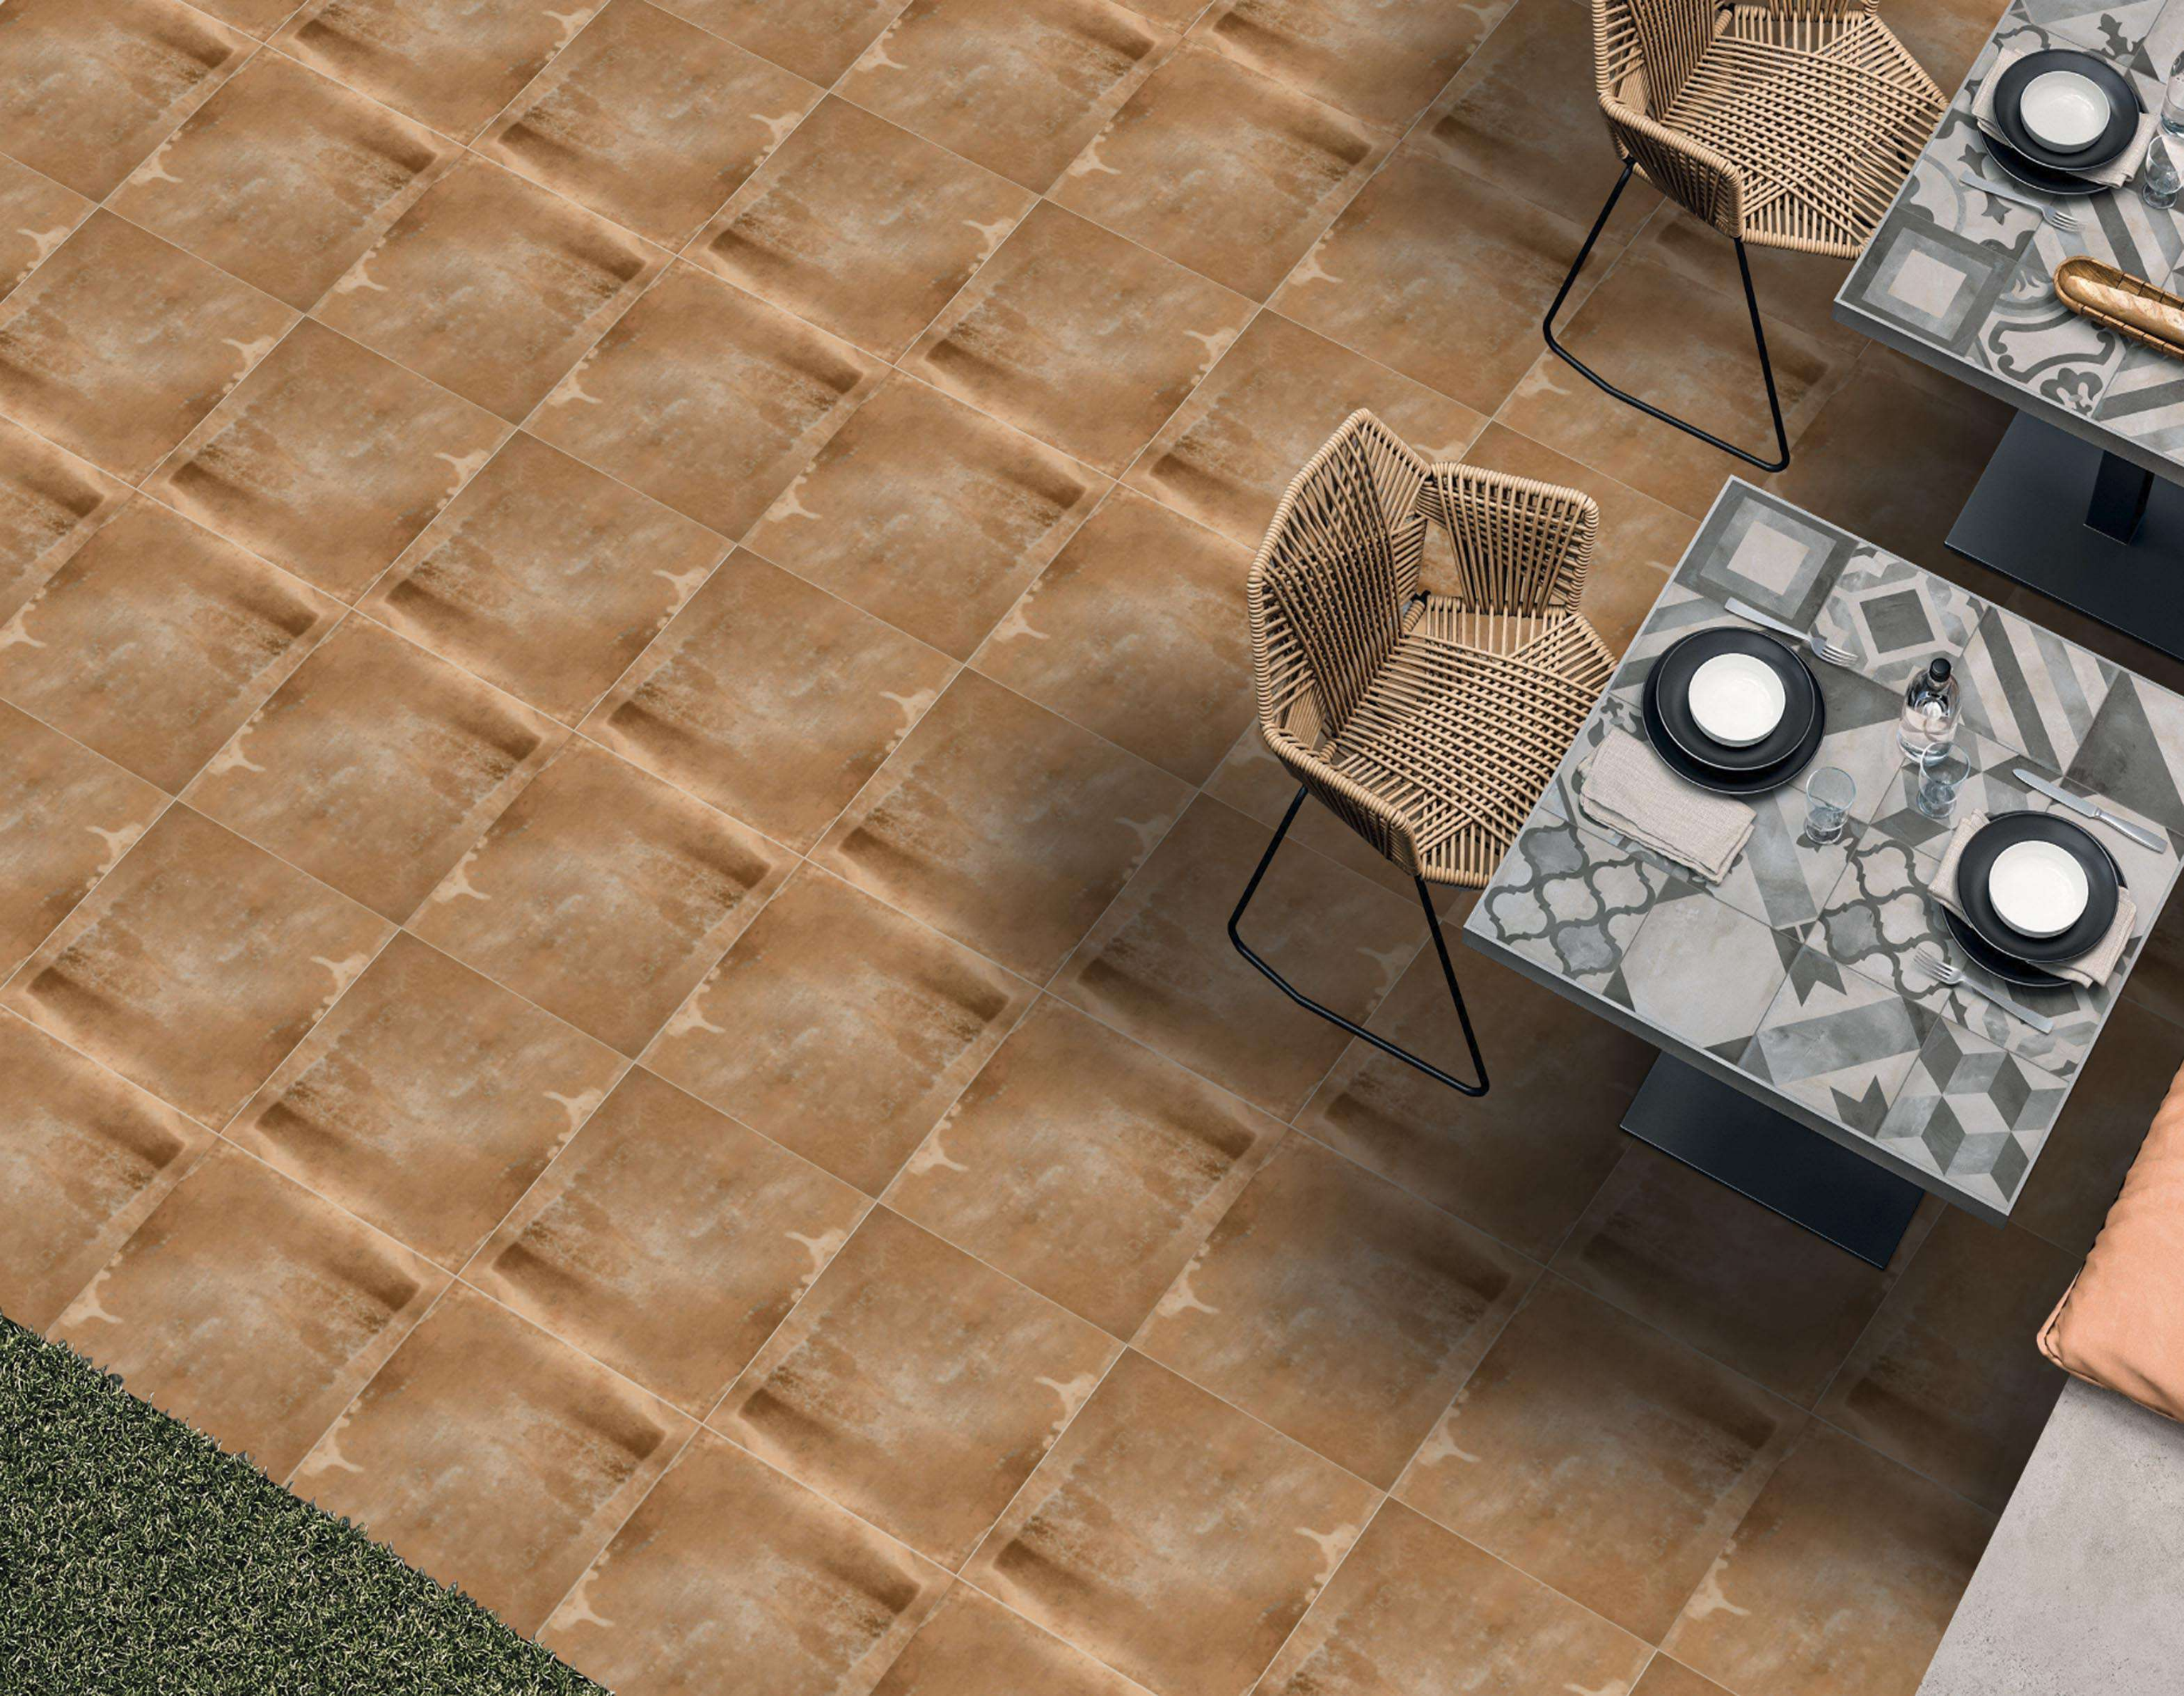

HD
Clarity

Random
Design

Zero
Maintenance

Eco
Friendly

Size
500x
500mm

Series
PLAIN

Random

11283