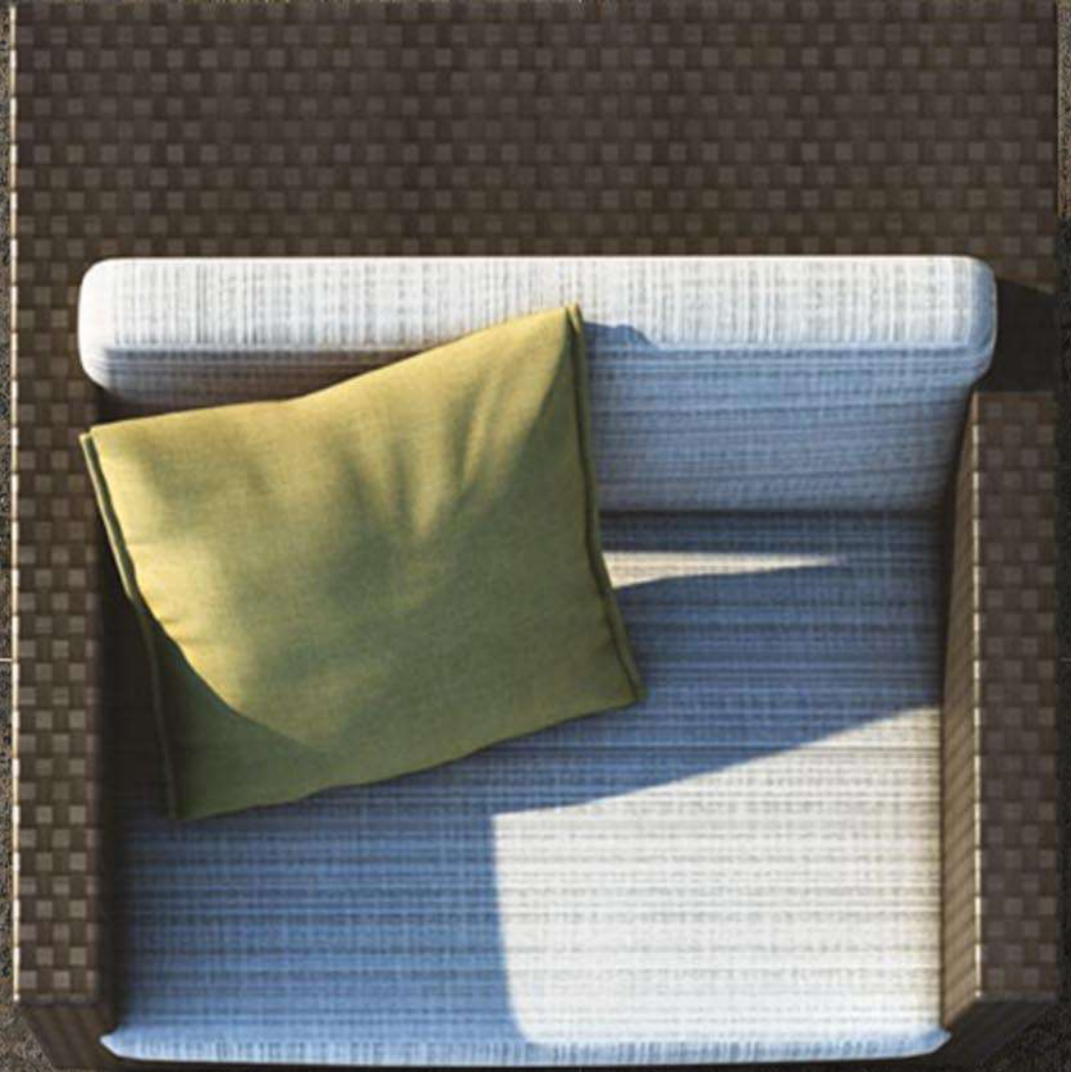

Random

Applicable On
Wall & Floor

HD
Clarity

Random
Design

Zero
Maintenance

Eco
Friendly

Size
500x
500mm

Series
PLAIN