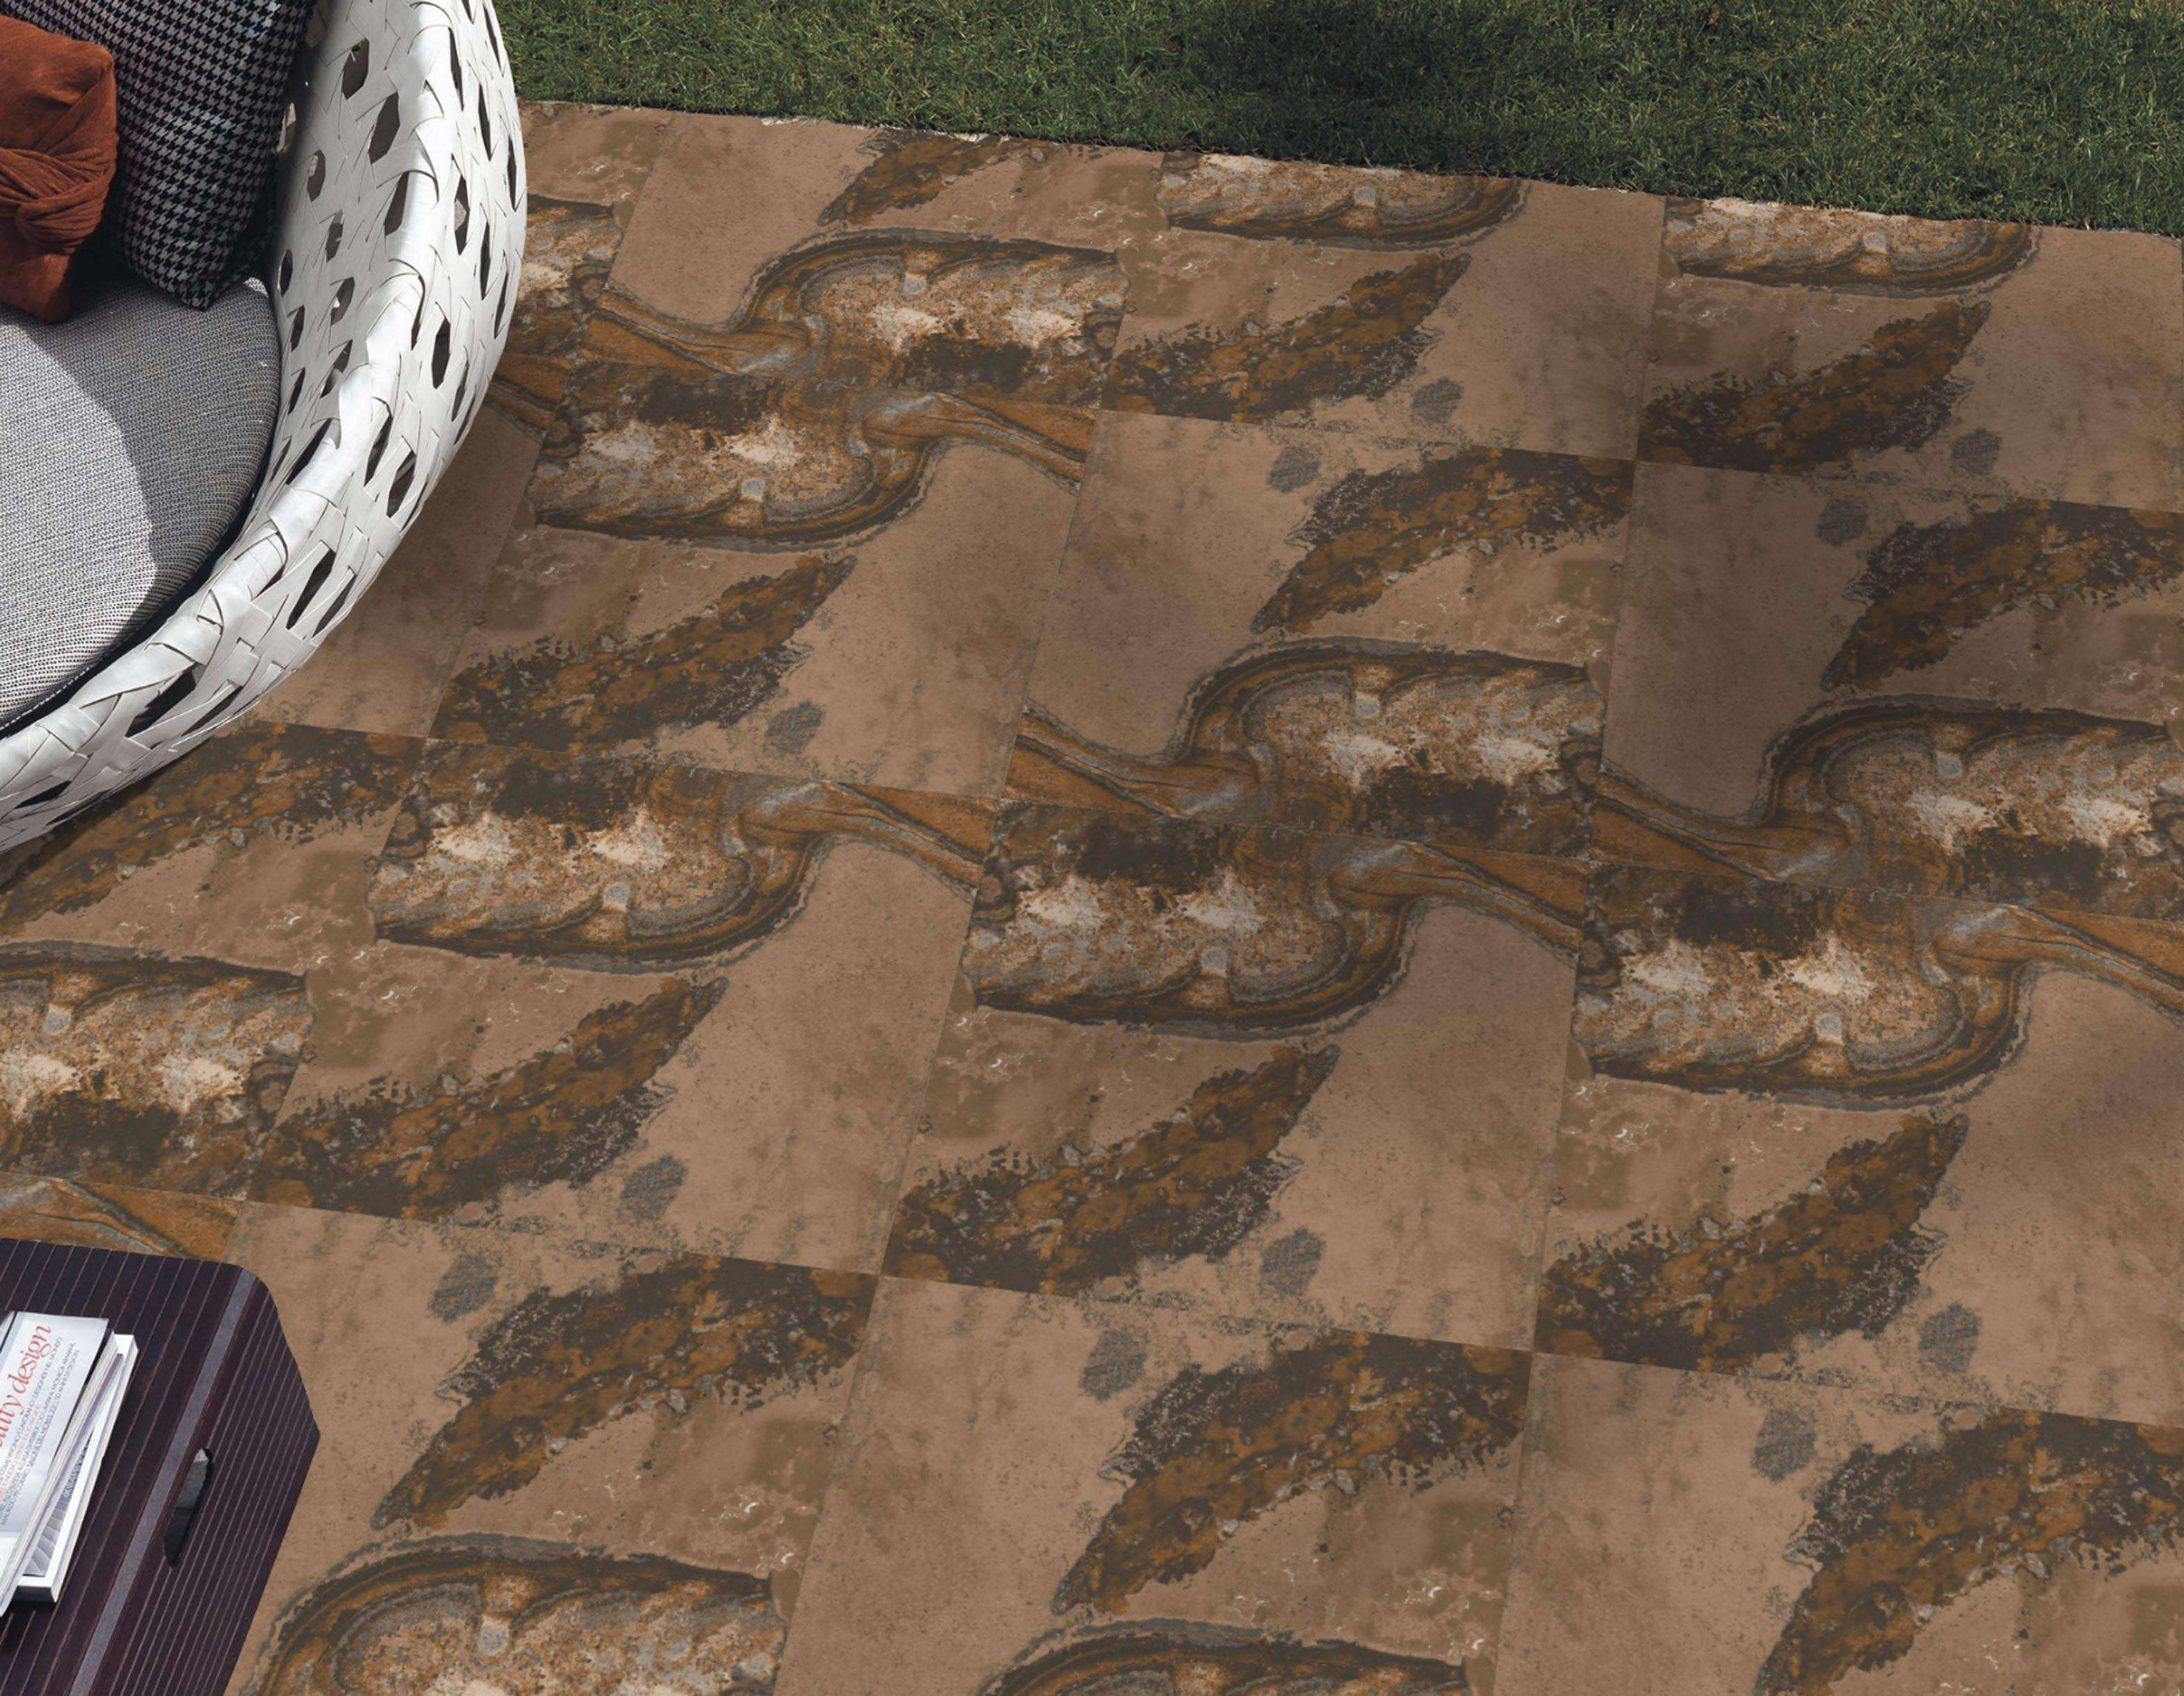

HD
Clarity

Random
Design

Zero
Maintenance

Eco
Friendly

Size
500x
500mm

Series
PLAIN

Random

11273