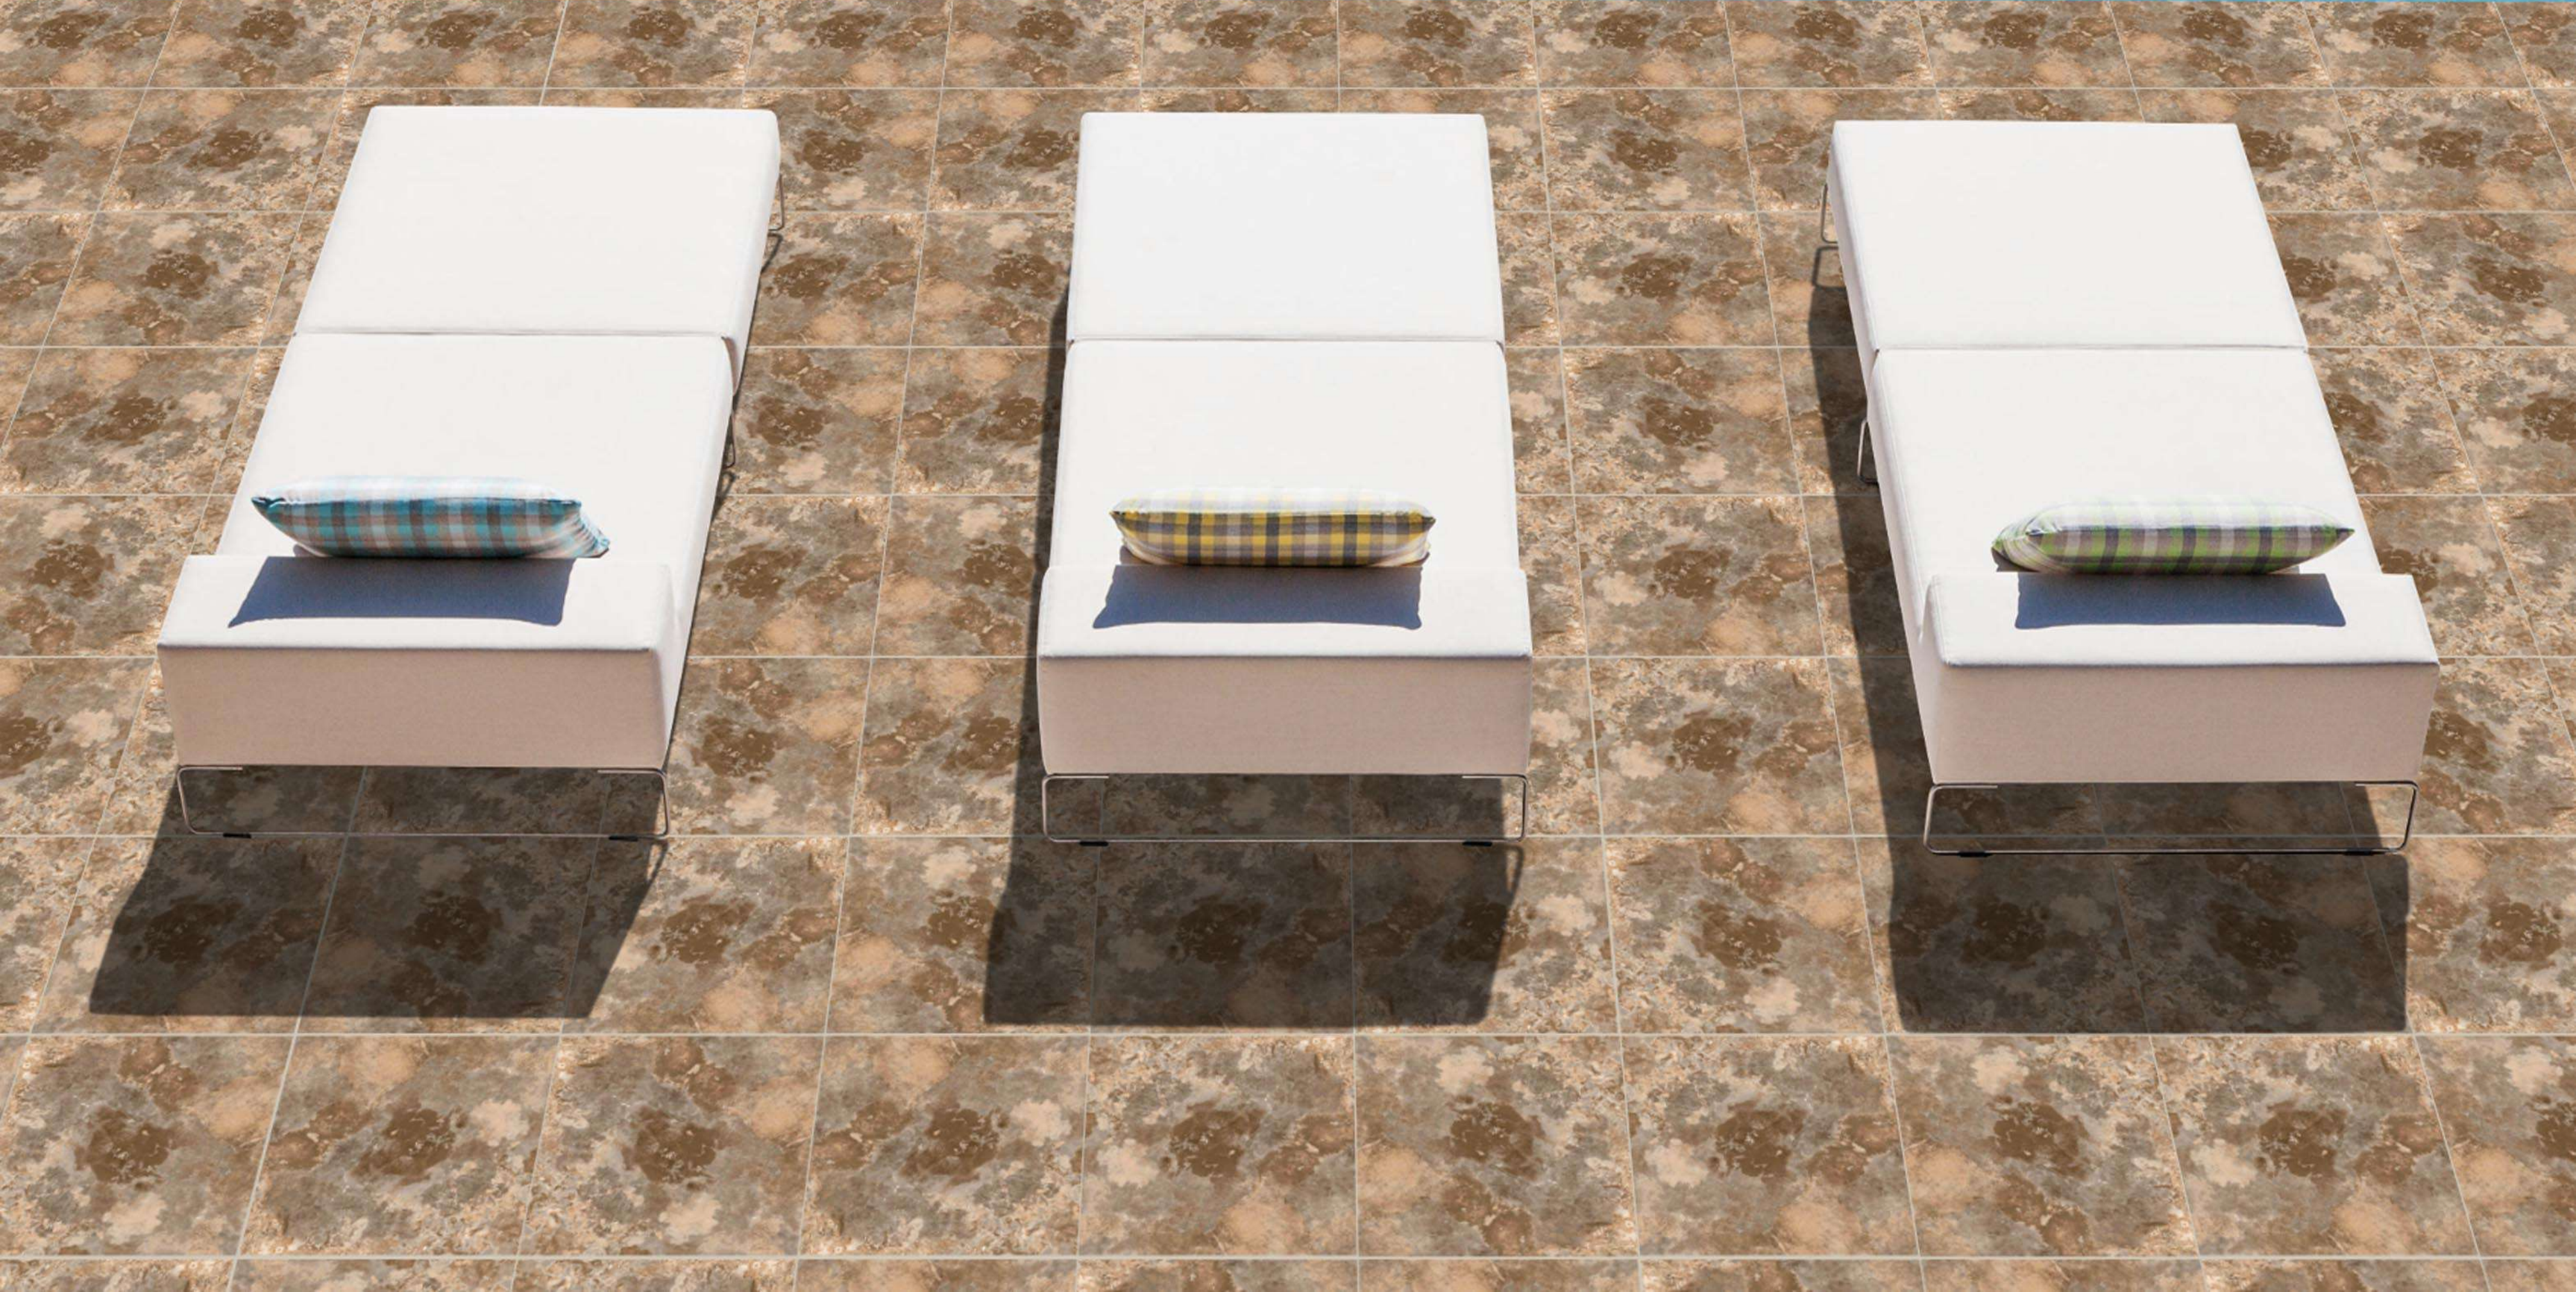

11266

Applicable On
Wall & Floor

HD
Clarity

Random
Design

Zero
Maintenance

Eco
Friendly

Size
500x
500mm

Series
PLAIN