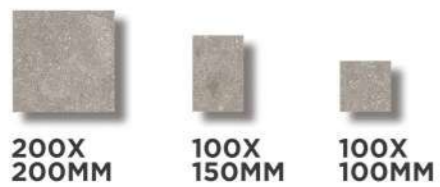

VARIOUS SIZES

COBBLES

R-11

STONE
EDGE
COLLECTION

T H E P I N N A C L E O F S T R E N G T H A N D S T Y L E

We believe that beauty should be built to last. That's why we've crafted a collection of 20mm thick tiles that combine unmatched durability with impeccable design. Whether you're looking to transform your outdoor spaces or create stunning indoor features, our 20mm thick tiles are the perfect solution.