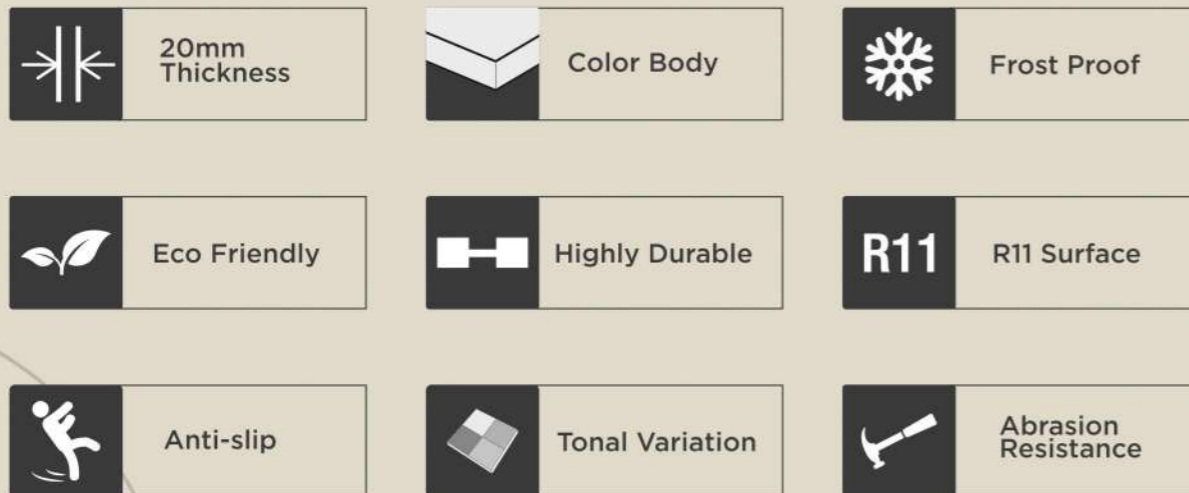

ADVICE FOR LAYING

Designing outdoor spaces, if done correctly, can give an elegant uplift to your abode and make it look more spacious and stylish. Installations done after proper planning can set your outdoor space apart from the rest and make it look absolutely stunning! These tiles are immune to harsh weather conditions and have a high physical strength. We aim to provide you with a lavish and spectacular patio.

TRADITIONAL INSTALLATION

Traditional installation is ideal for floorings that will be driven over by vehicles.