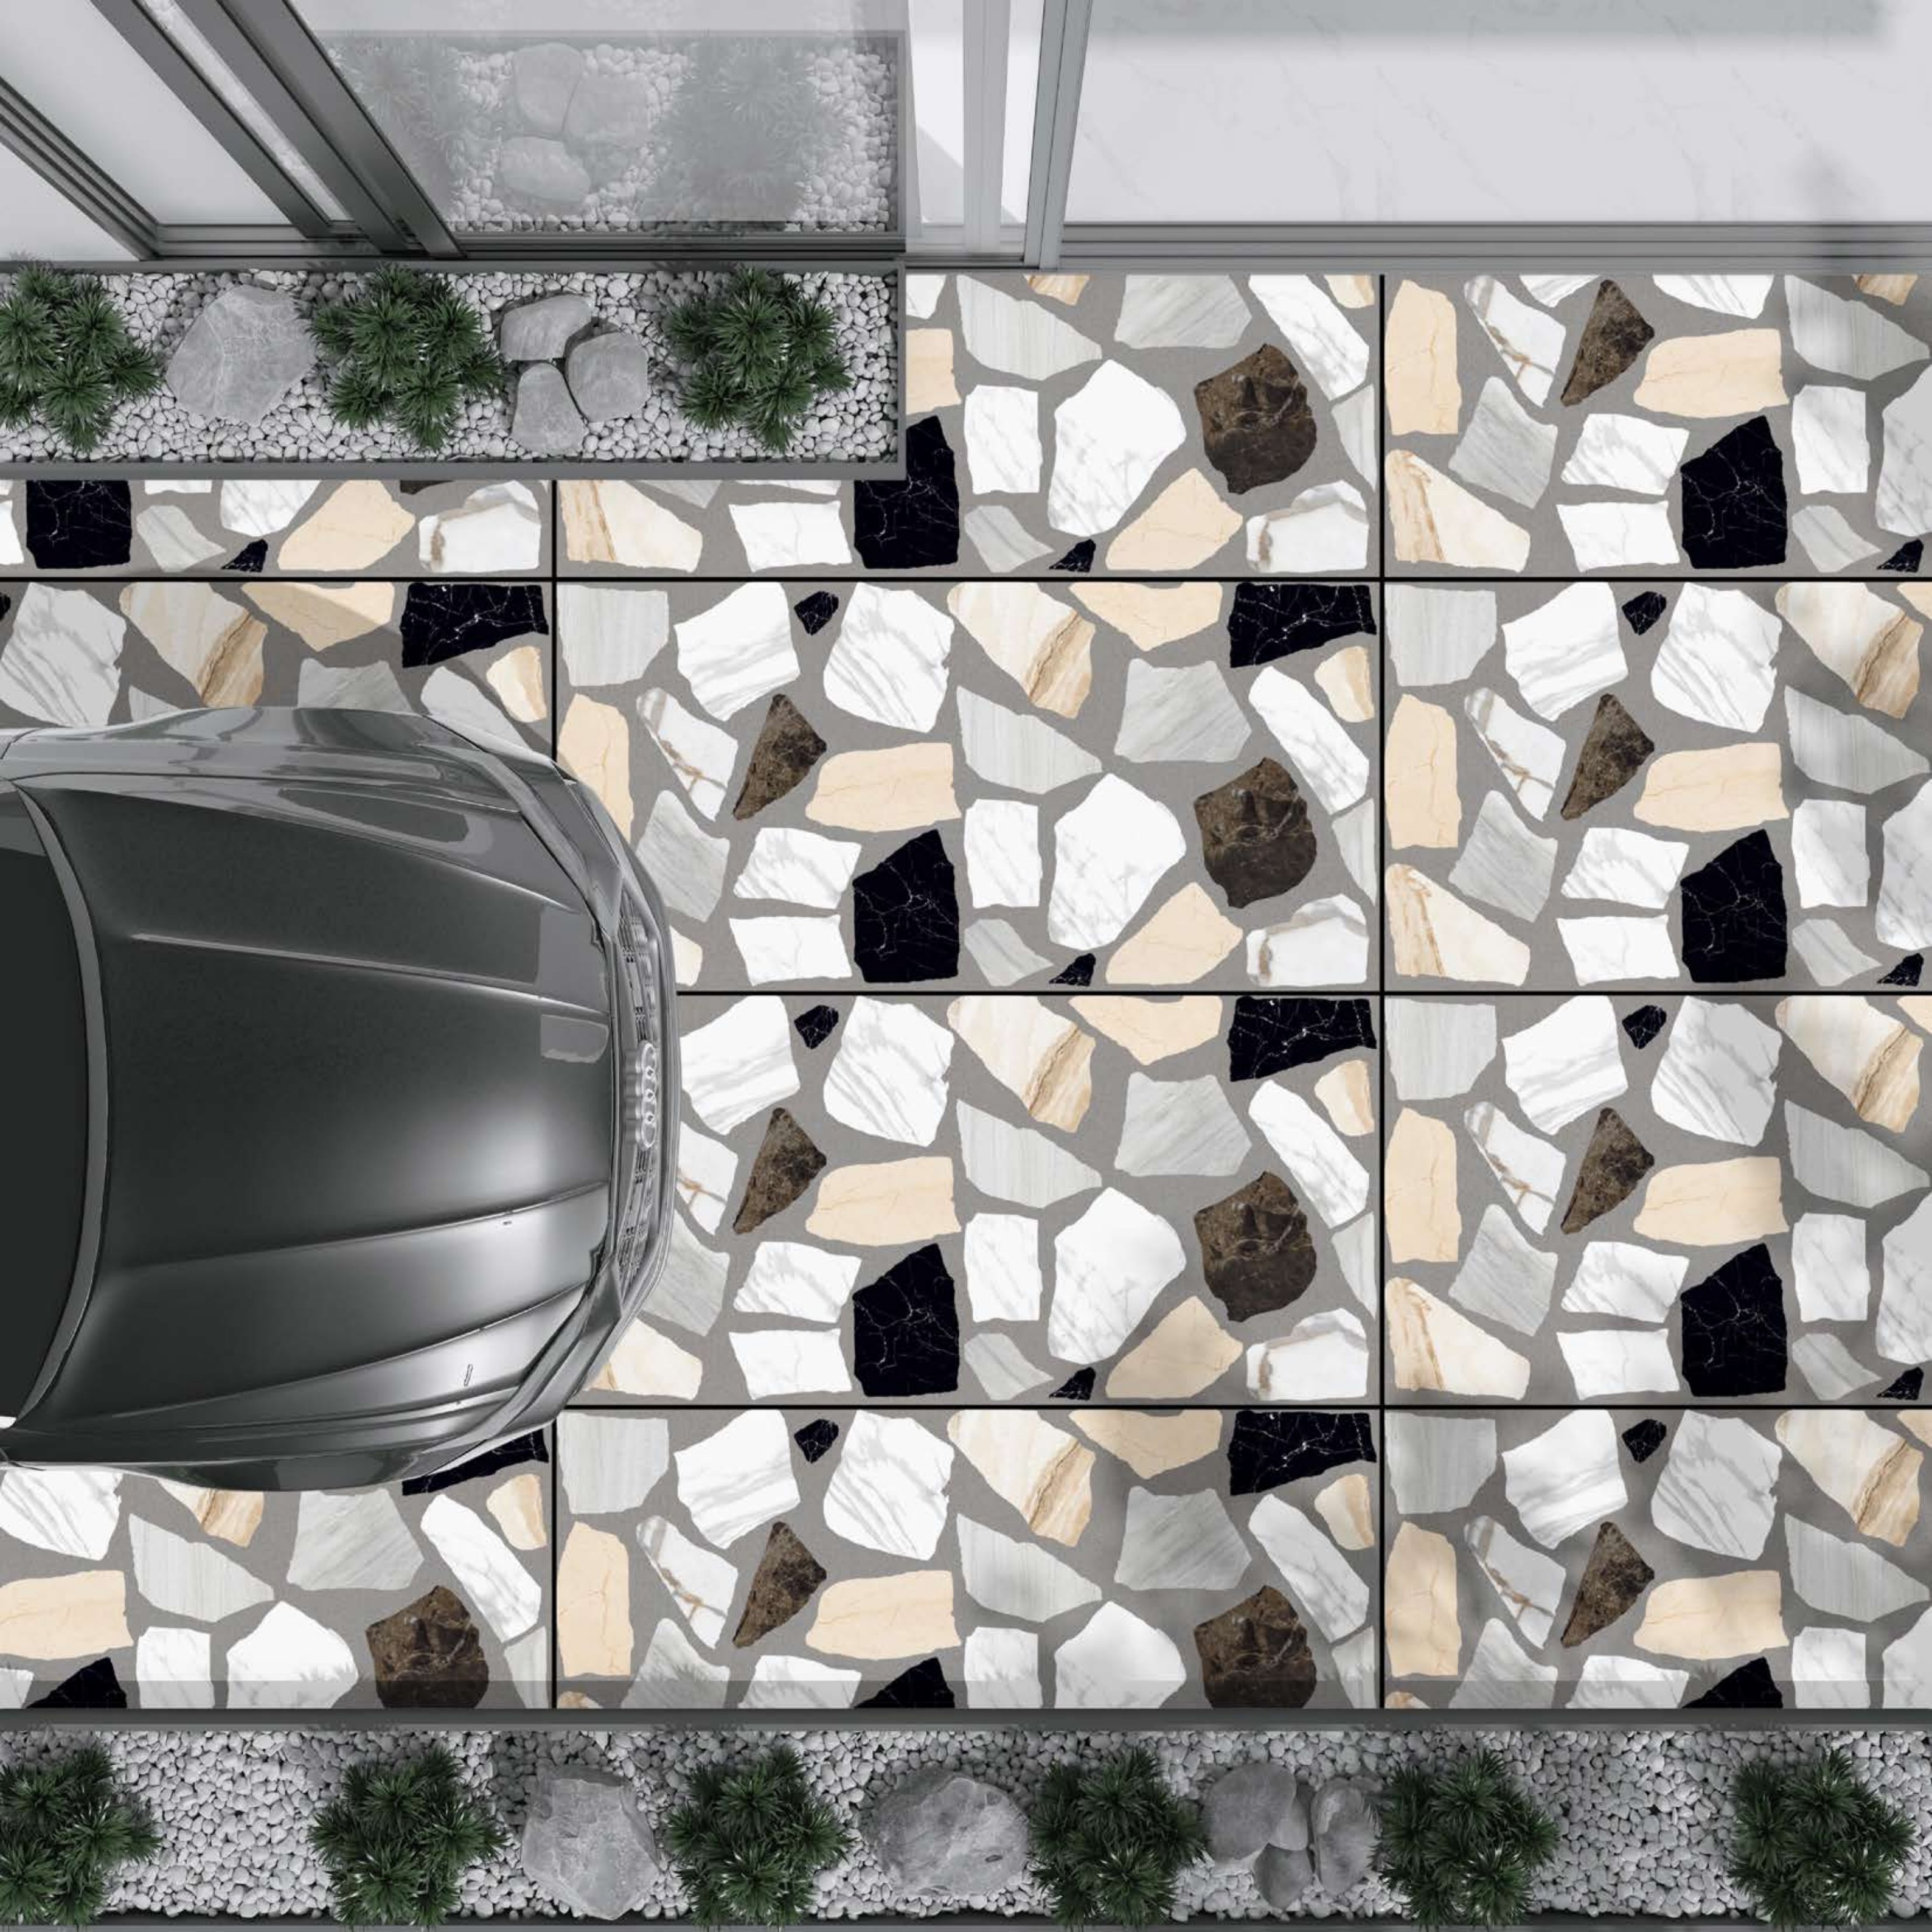

HOSPITAL

FACTORY

TRAIN

AIRPORT

Sugar Collection

WILLO WOOD

SIZE : 600X1200 MM
FINISH : SUGAR

RANDOM FACE : 3

Sugar Collection

ZENGARY STATUARIO

SIZE : 600X1200 MM
FINISH : SUGAR

REAL VIEW

RANDOM FACE : 4

LIVING ROOM

HOTEL

RESTAURANT