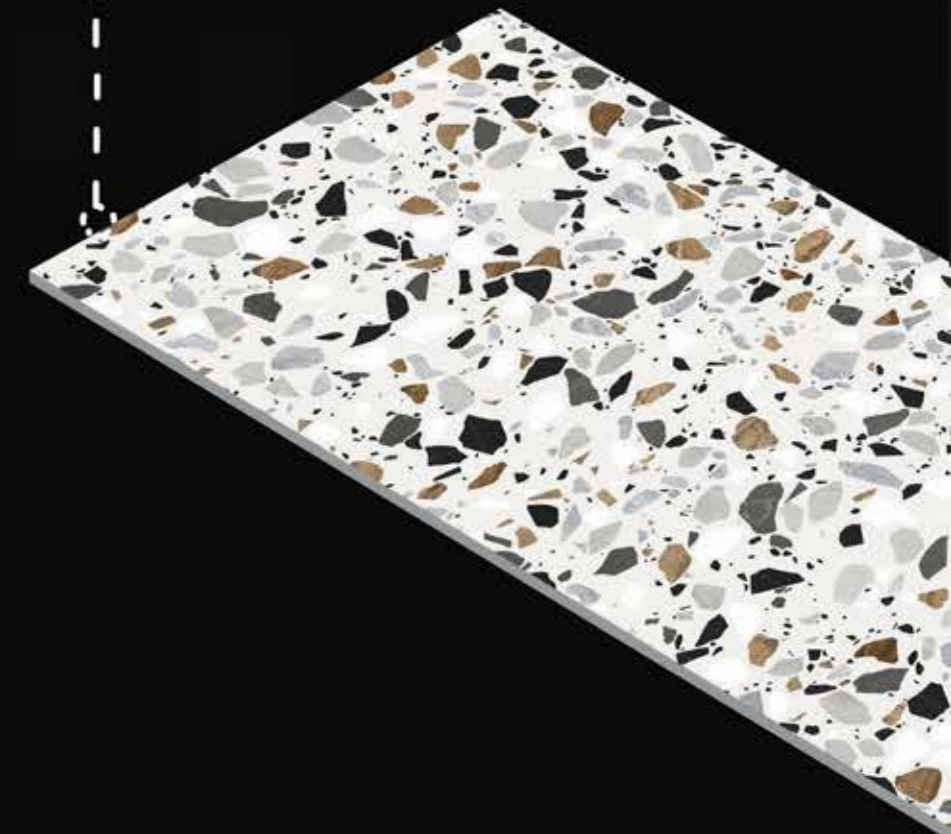

Sugar Collection

SKYLAR FINE

SIZE : 600X1200 MM
FINISH : SUGAR

RANDOM FACE : 1

REAL VIEW

LIVING ROOM

HOTEL

RESTAURANT