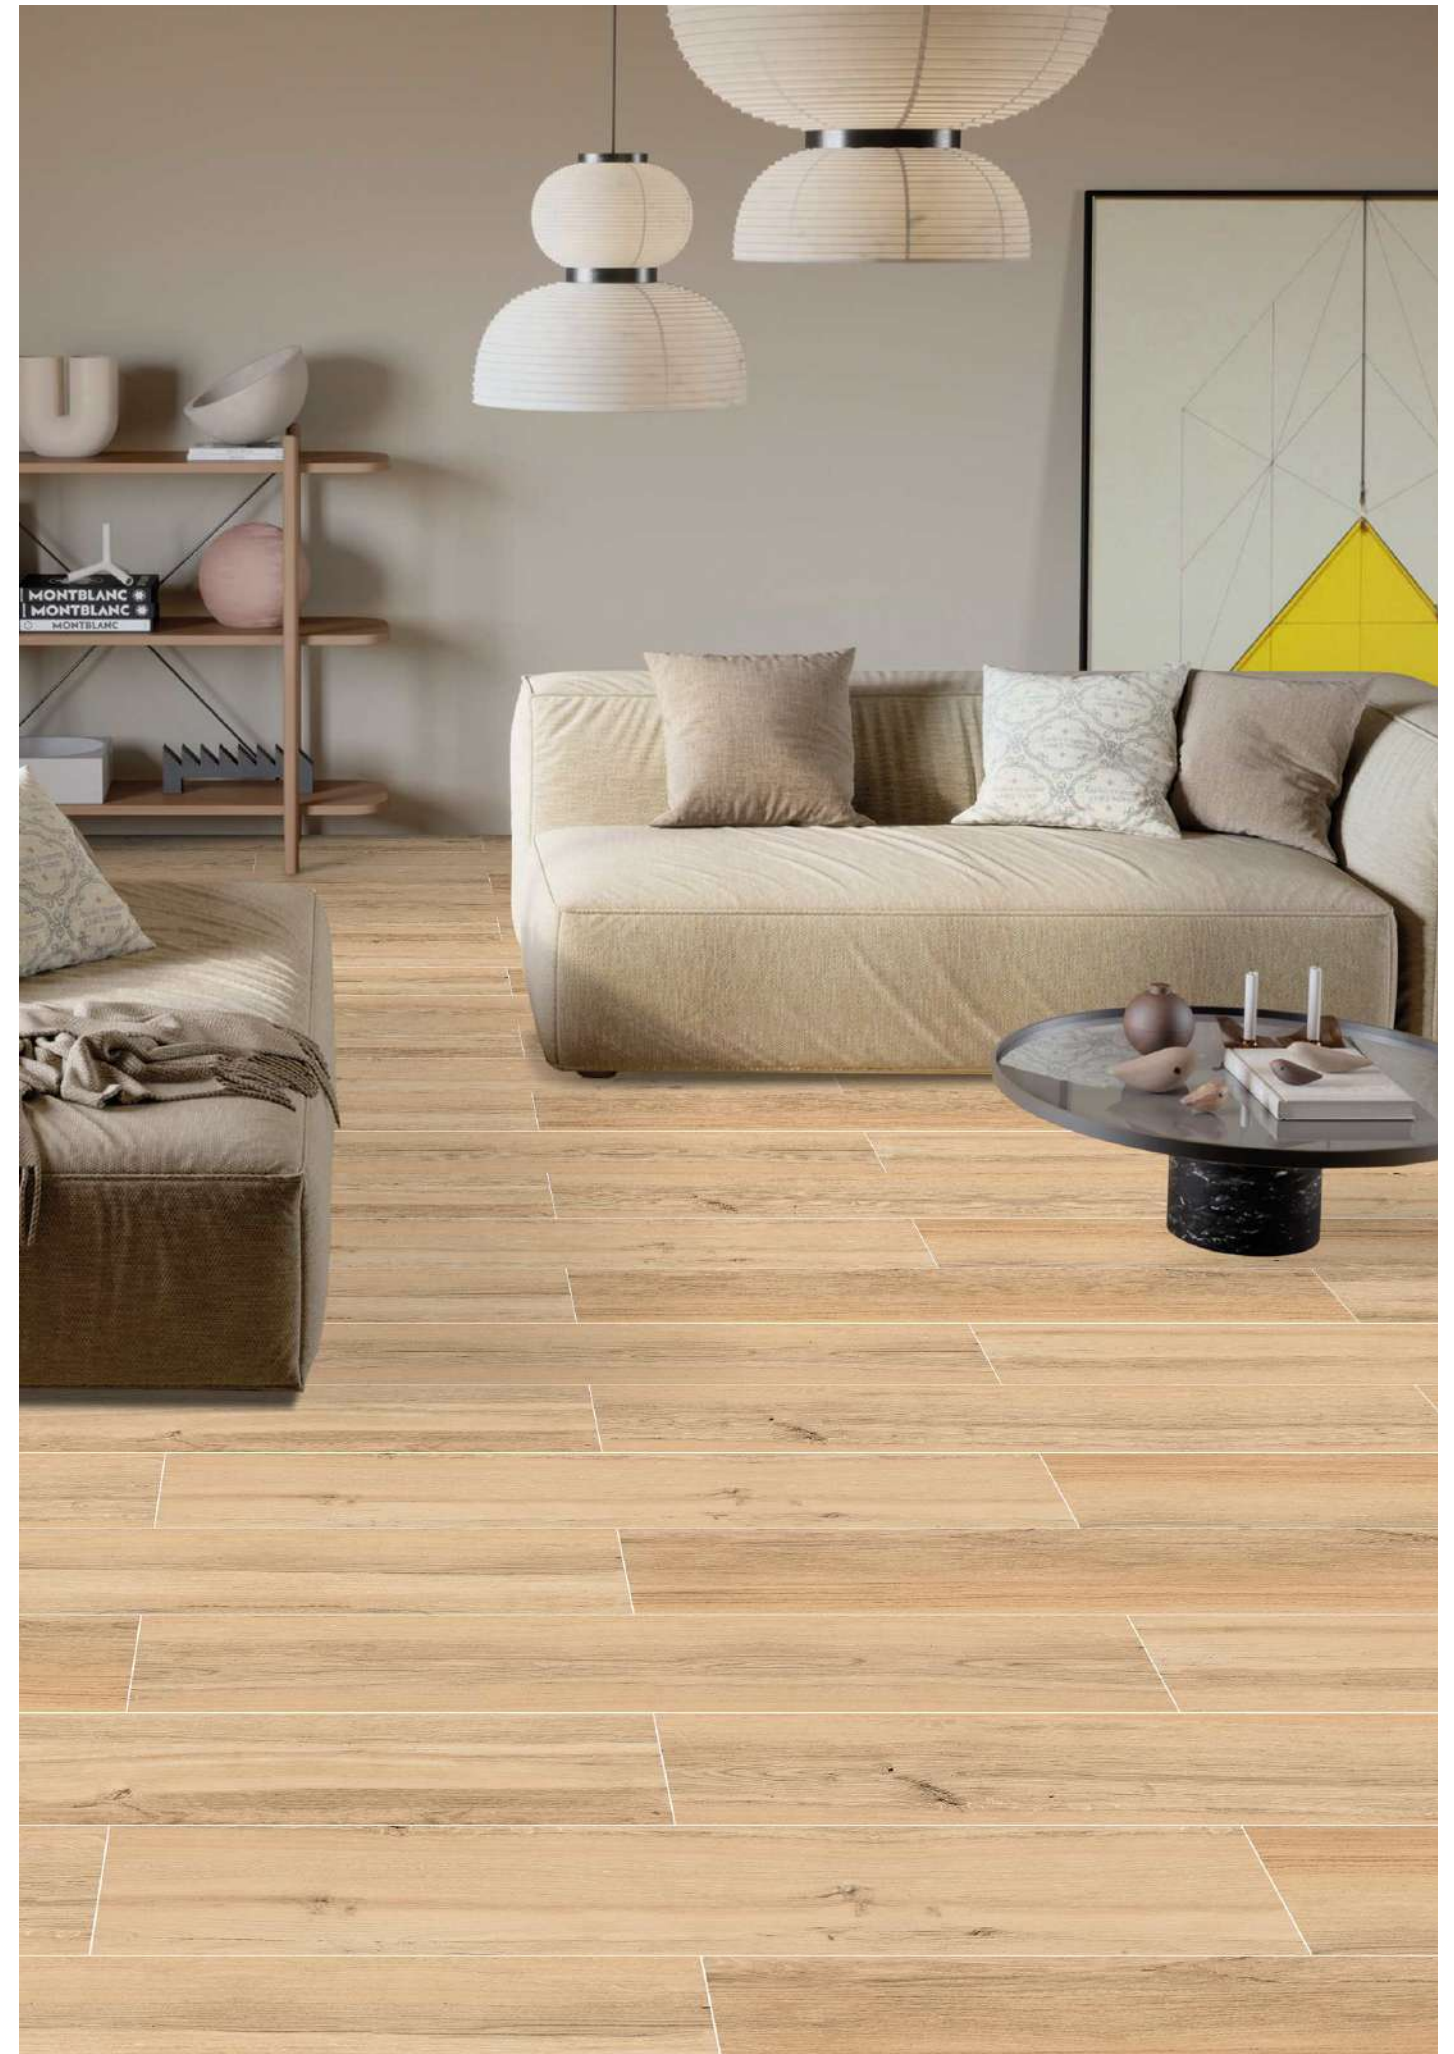

ARECA WENGE

SCAN OR  
TOUCH FOR  
360

RANDOM -08

SIZE:  
200X1200MM  
200X1000MM  
150X900MM

FINISH:  
MATT

SERIES:  
WOODEN

200x1200mm

ARECA CREMA