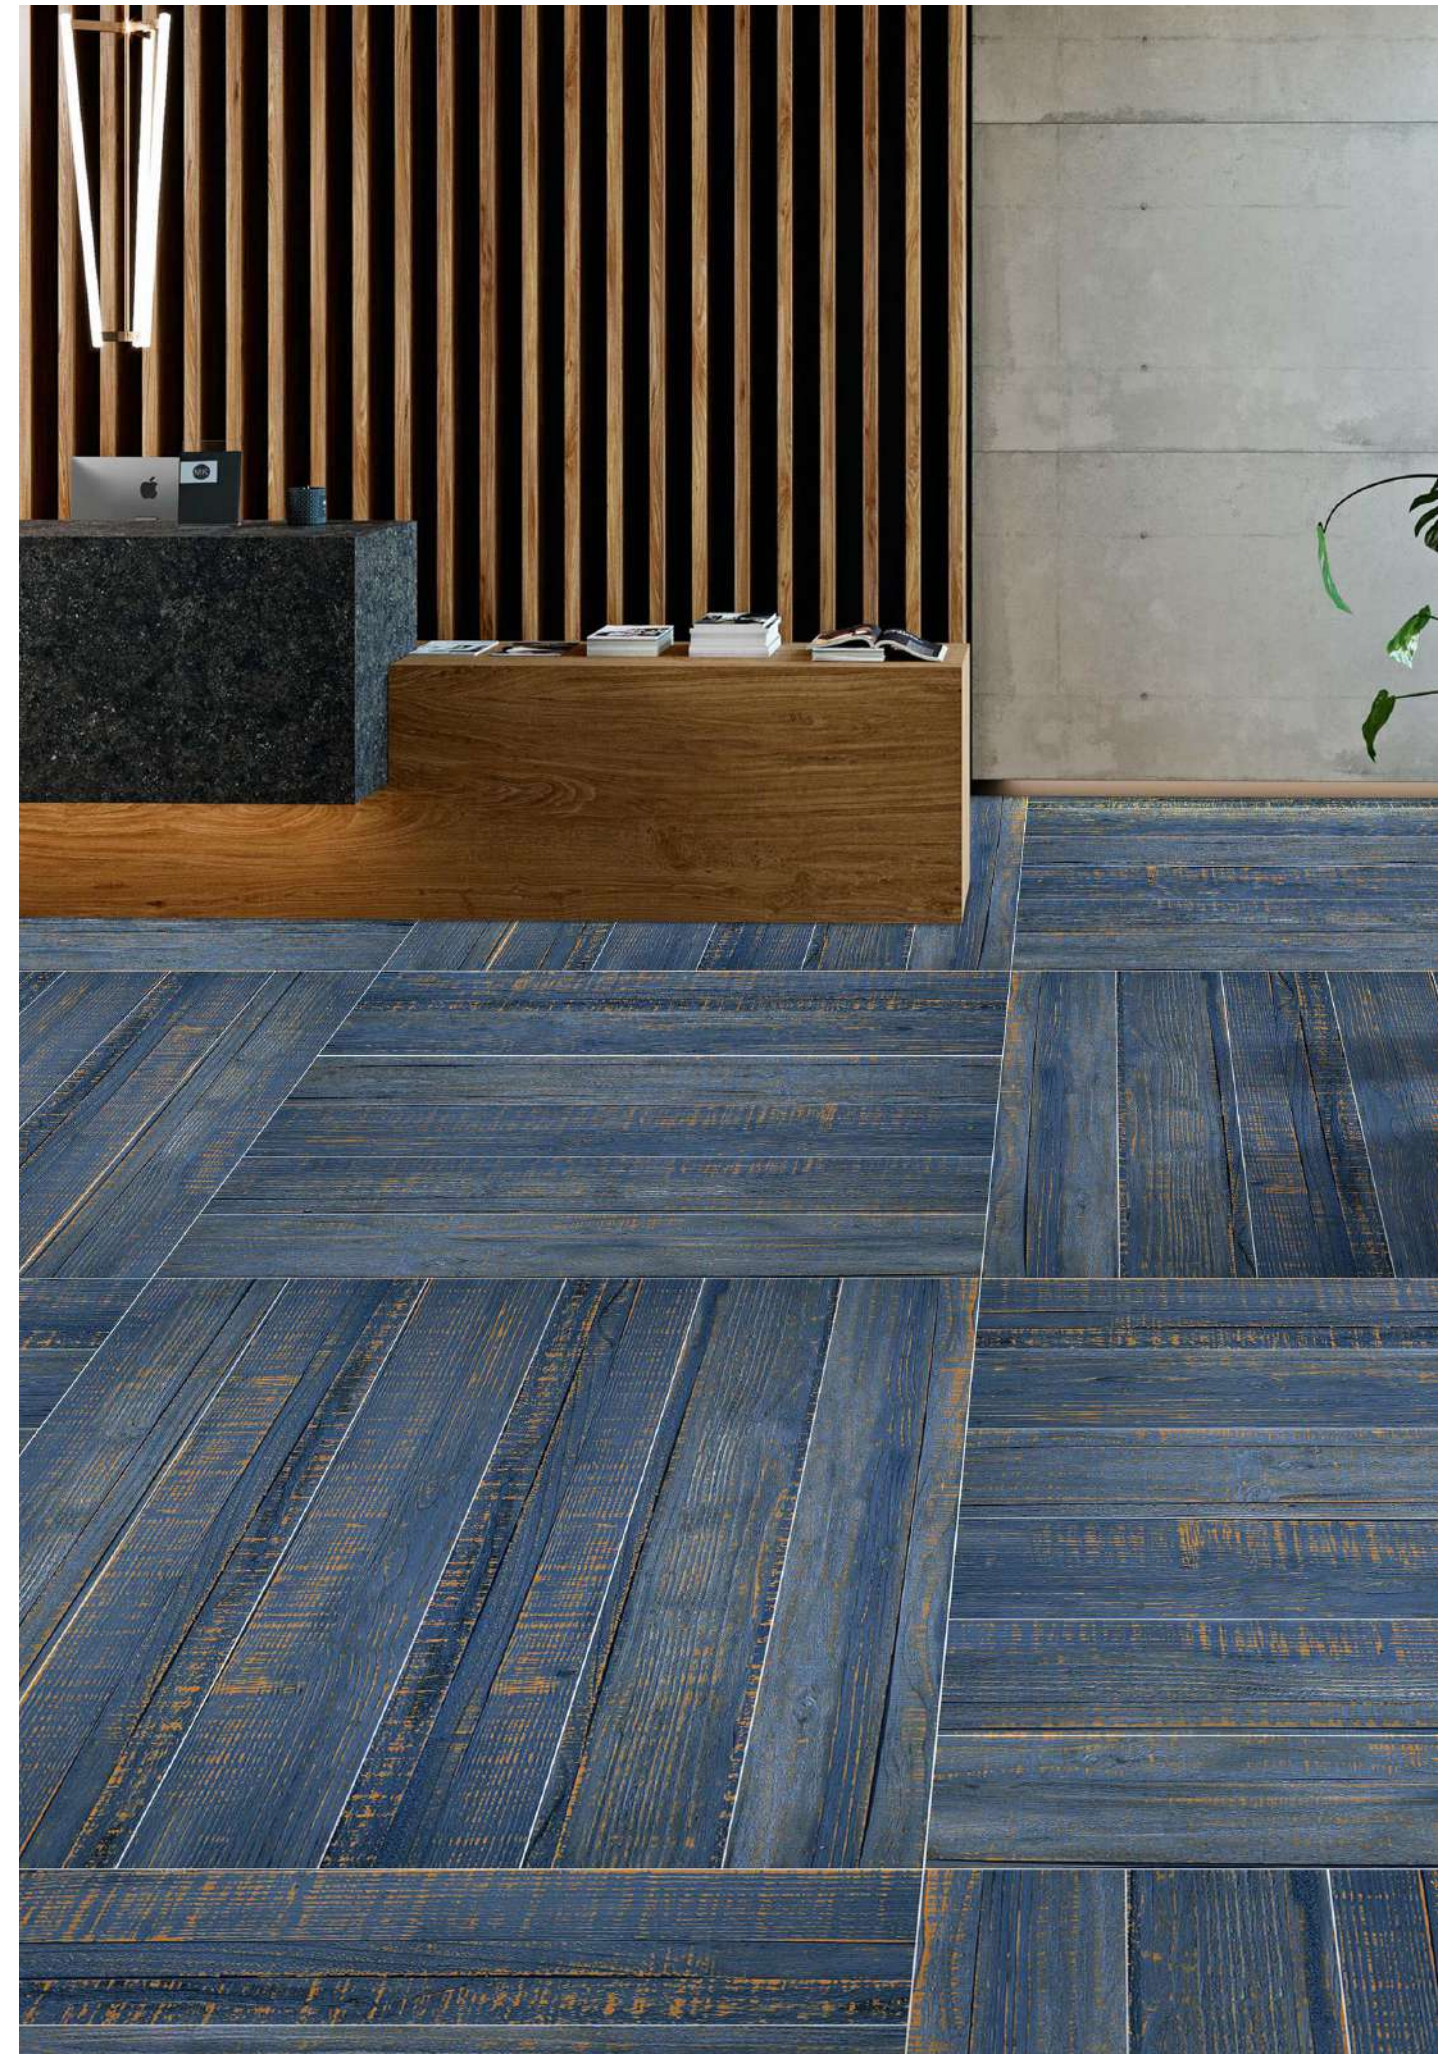

SERIES:  
WOODEN

200x1200mm

**ERGOLINE AZUL**

**ERGOLINE  
NERO**

SCAN OR  
TOUCH FOR  
360

RANDOM -09

**IRON WOOD  
BROWN**

SCAN OR  
TOUCH FOR  
360