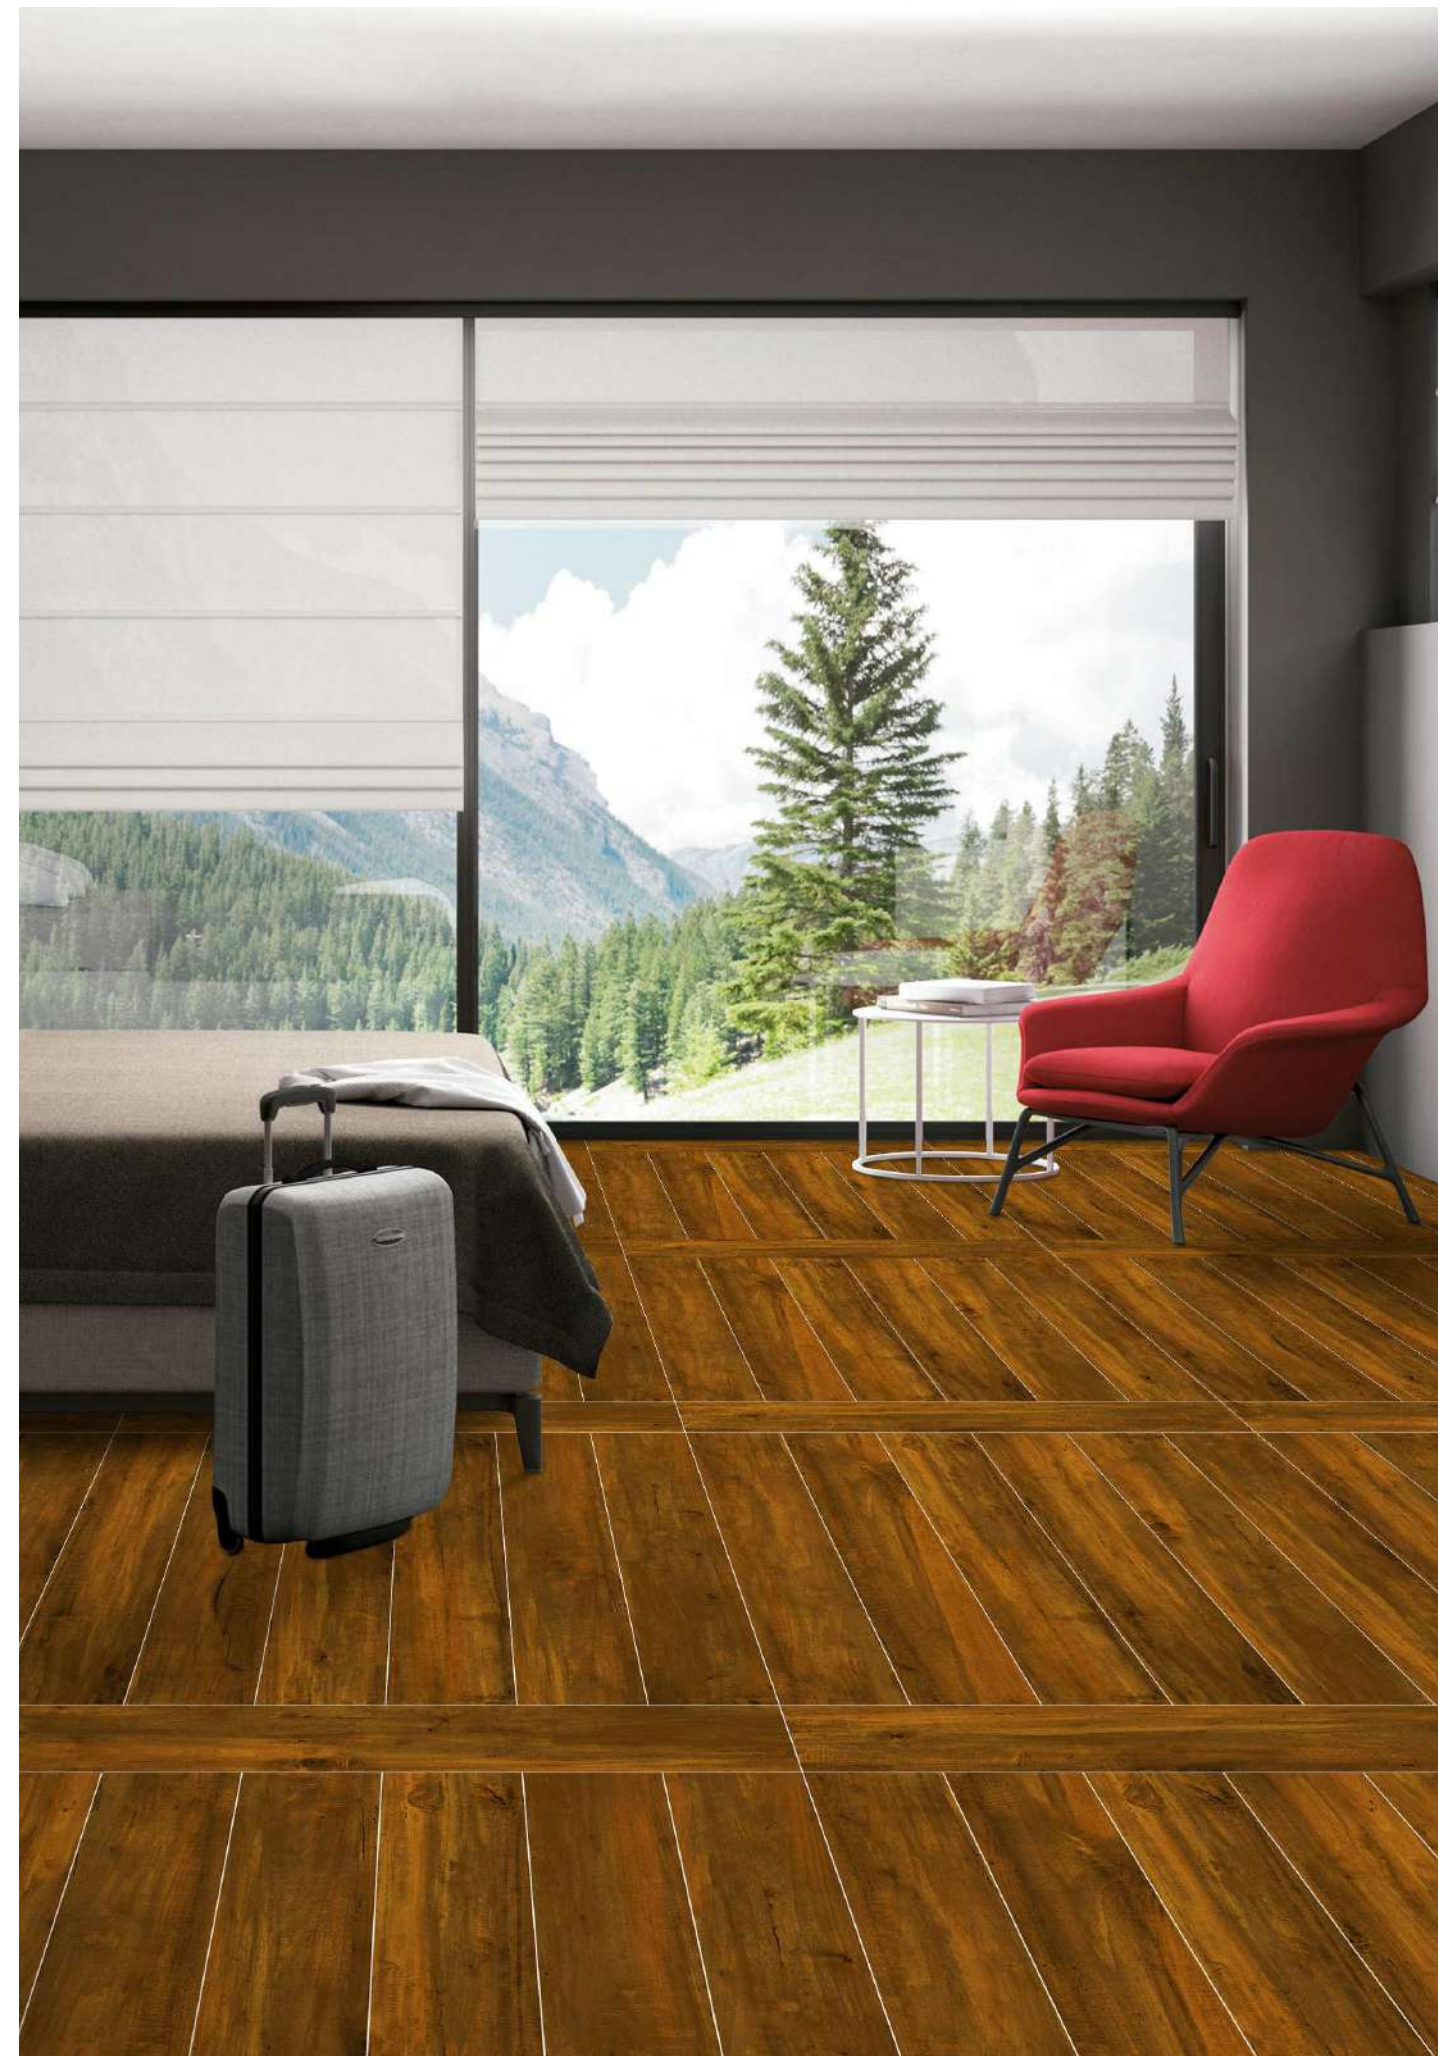

RIGA WENGE

[BACK TO INDEX](#)