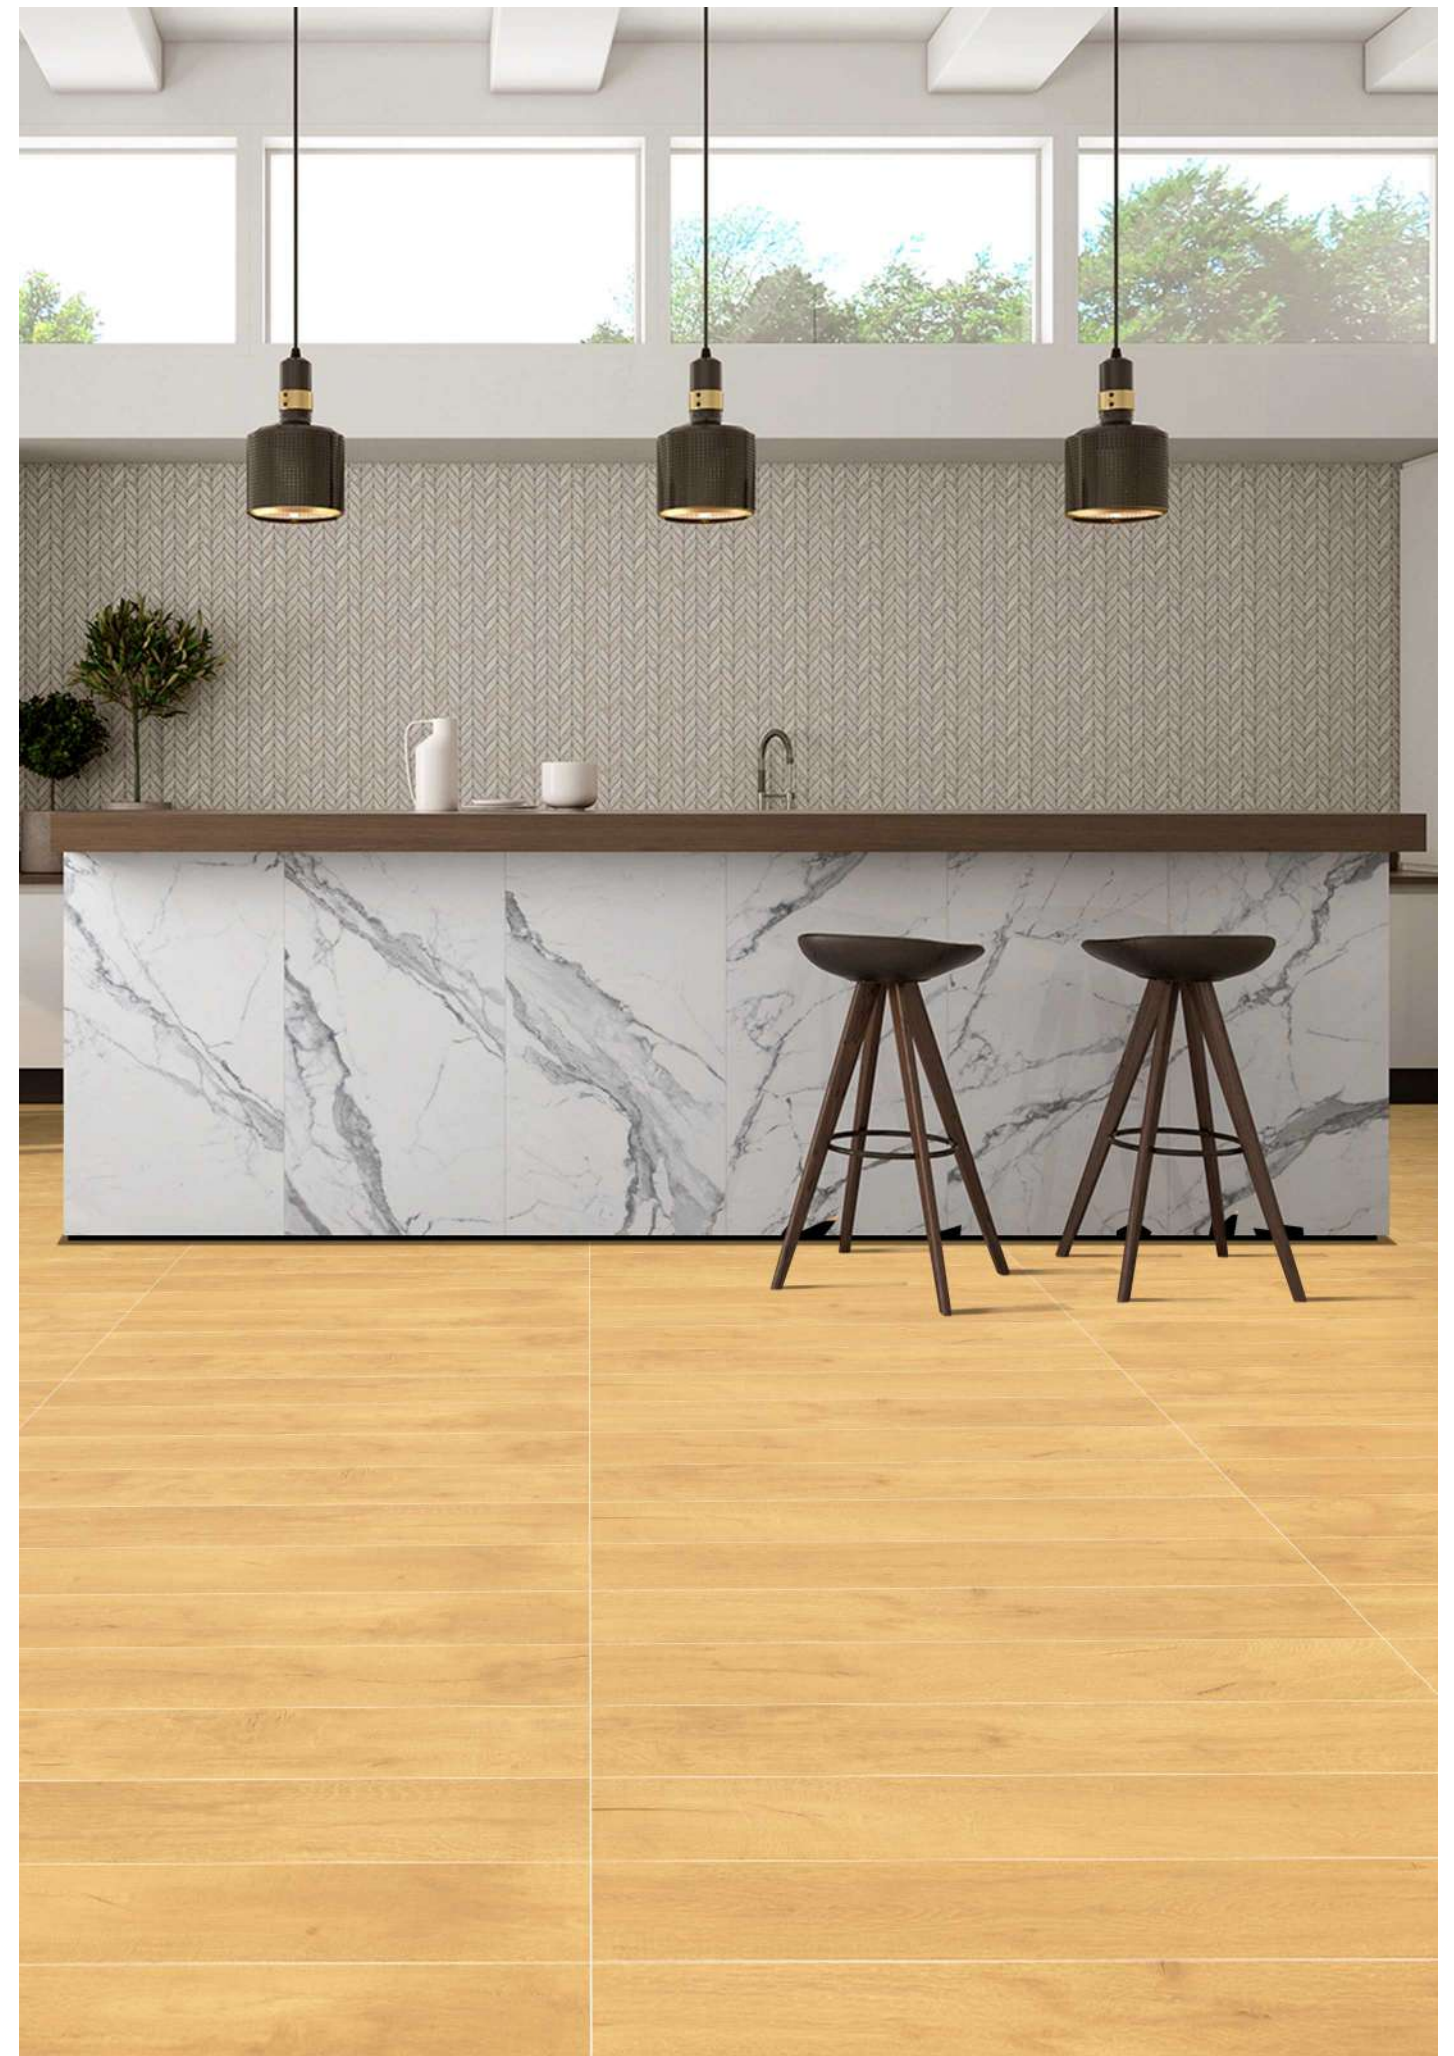

RANDOM -18

**KIEL NATURAL**

SCAN OR  
TOUCH FOR  
360°

RANDOM -18

SIZE :  
200X1200MM  
200X1000MM  
150X900MM

FINISH :  
MATT

SERIES :  
WOODEN

200x1200mm