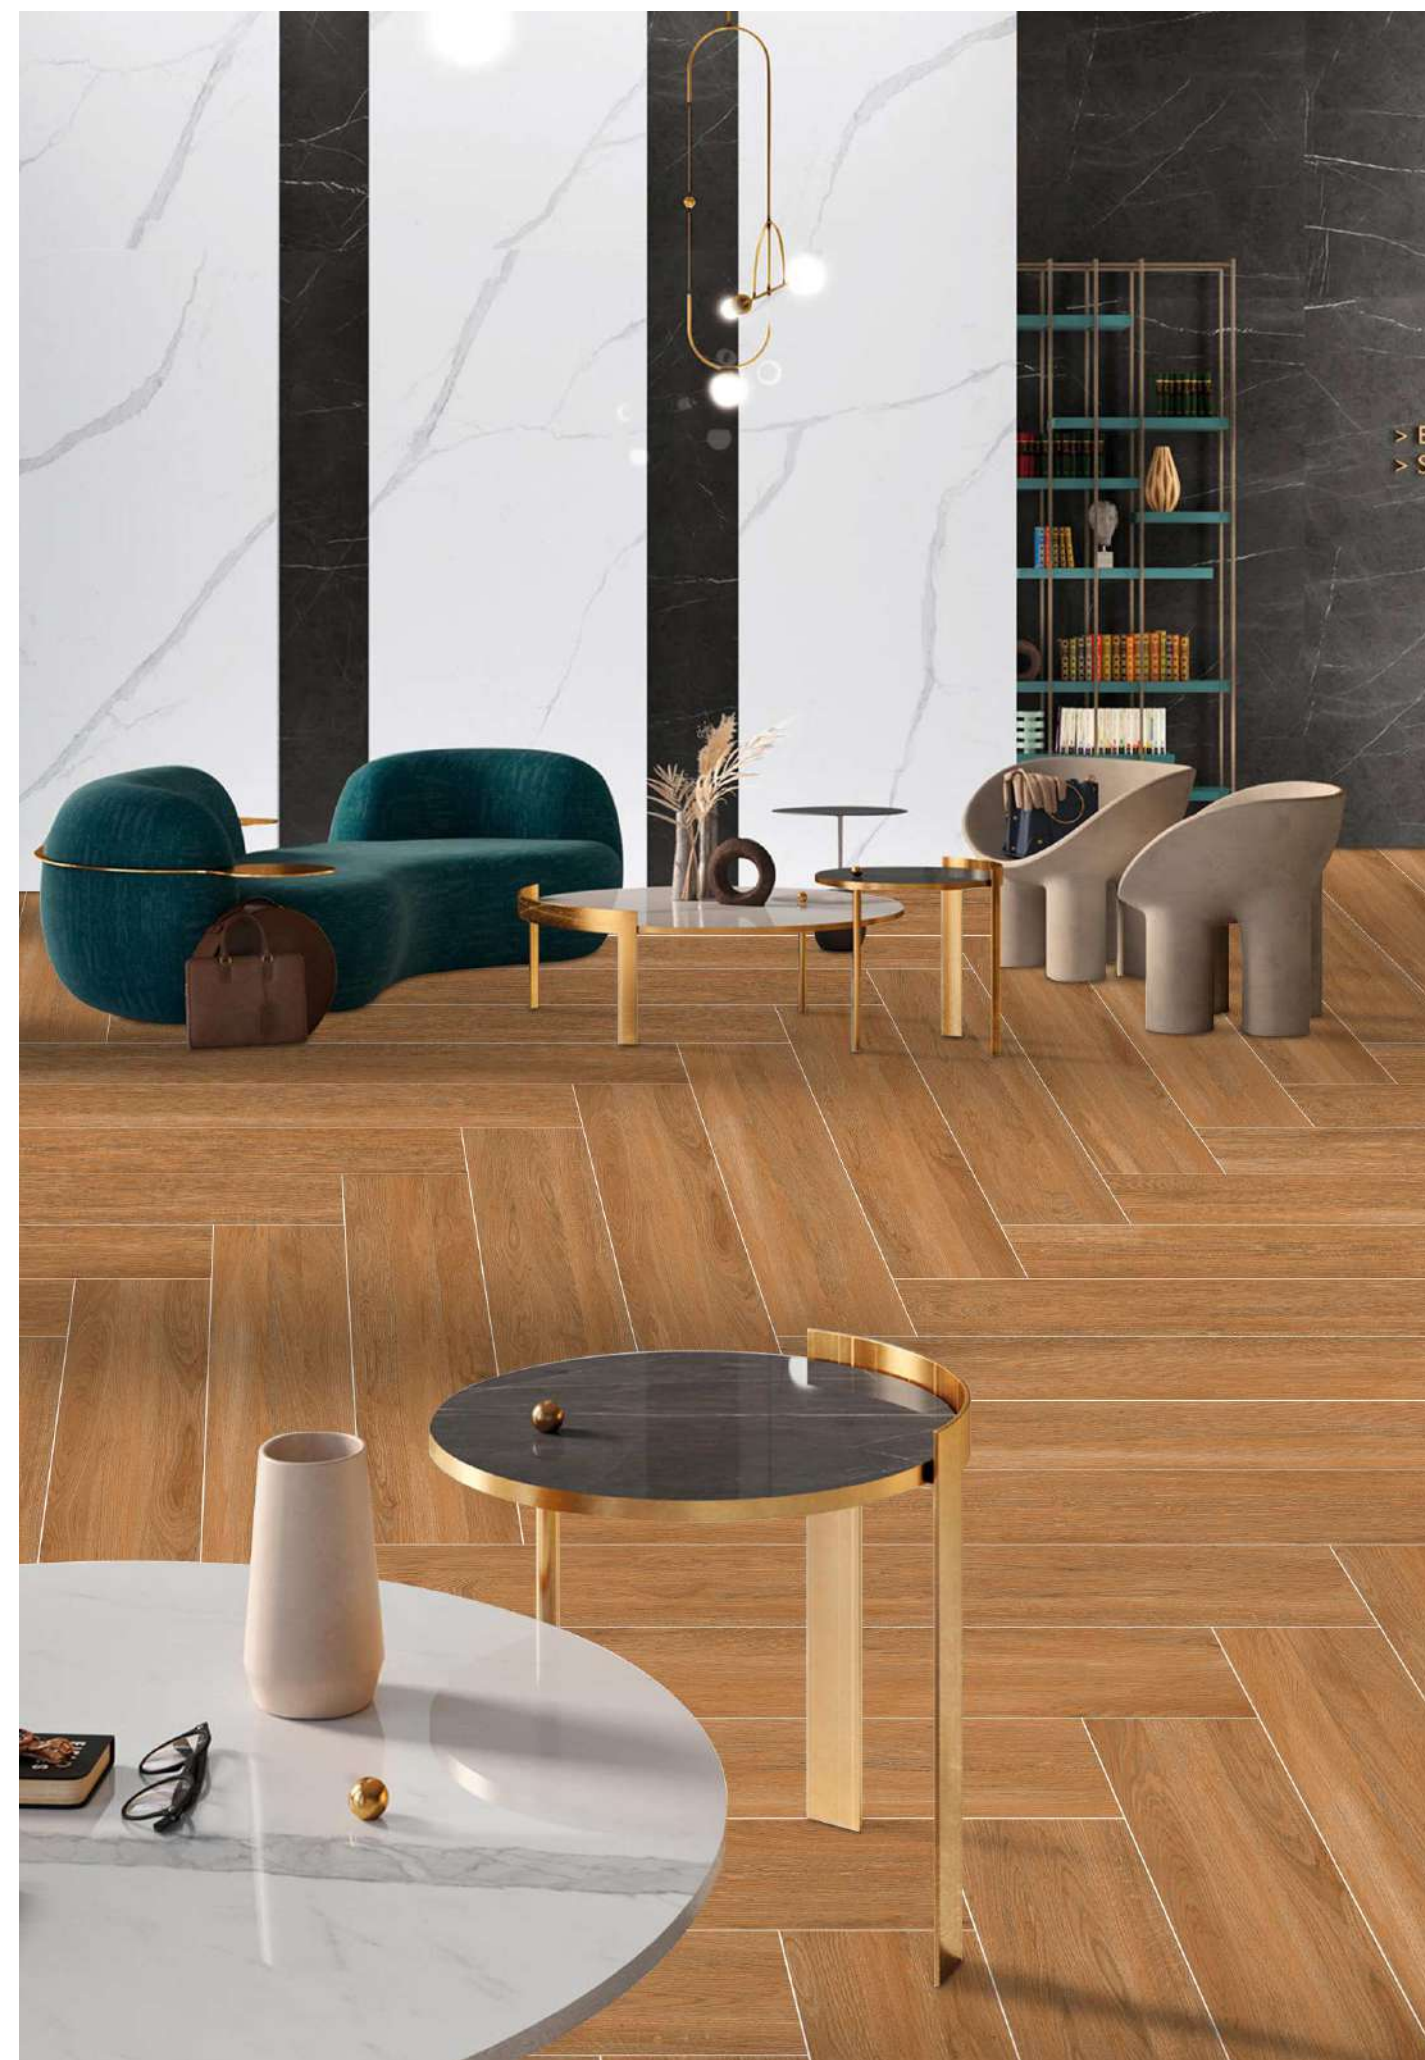

200x1200mm

STRIPPO BROWN

BACK TO INDEX