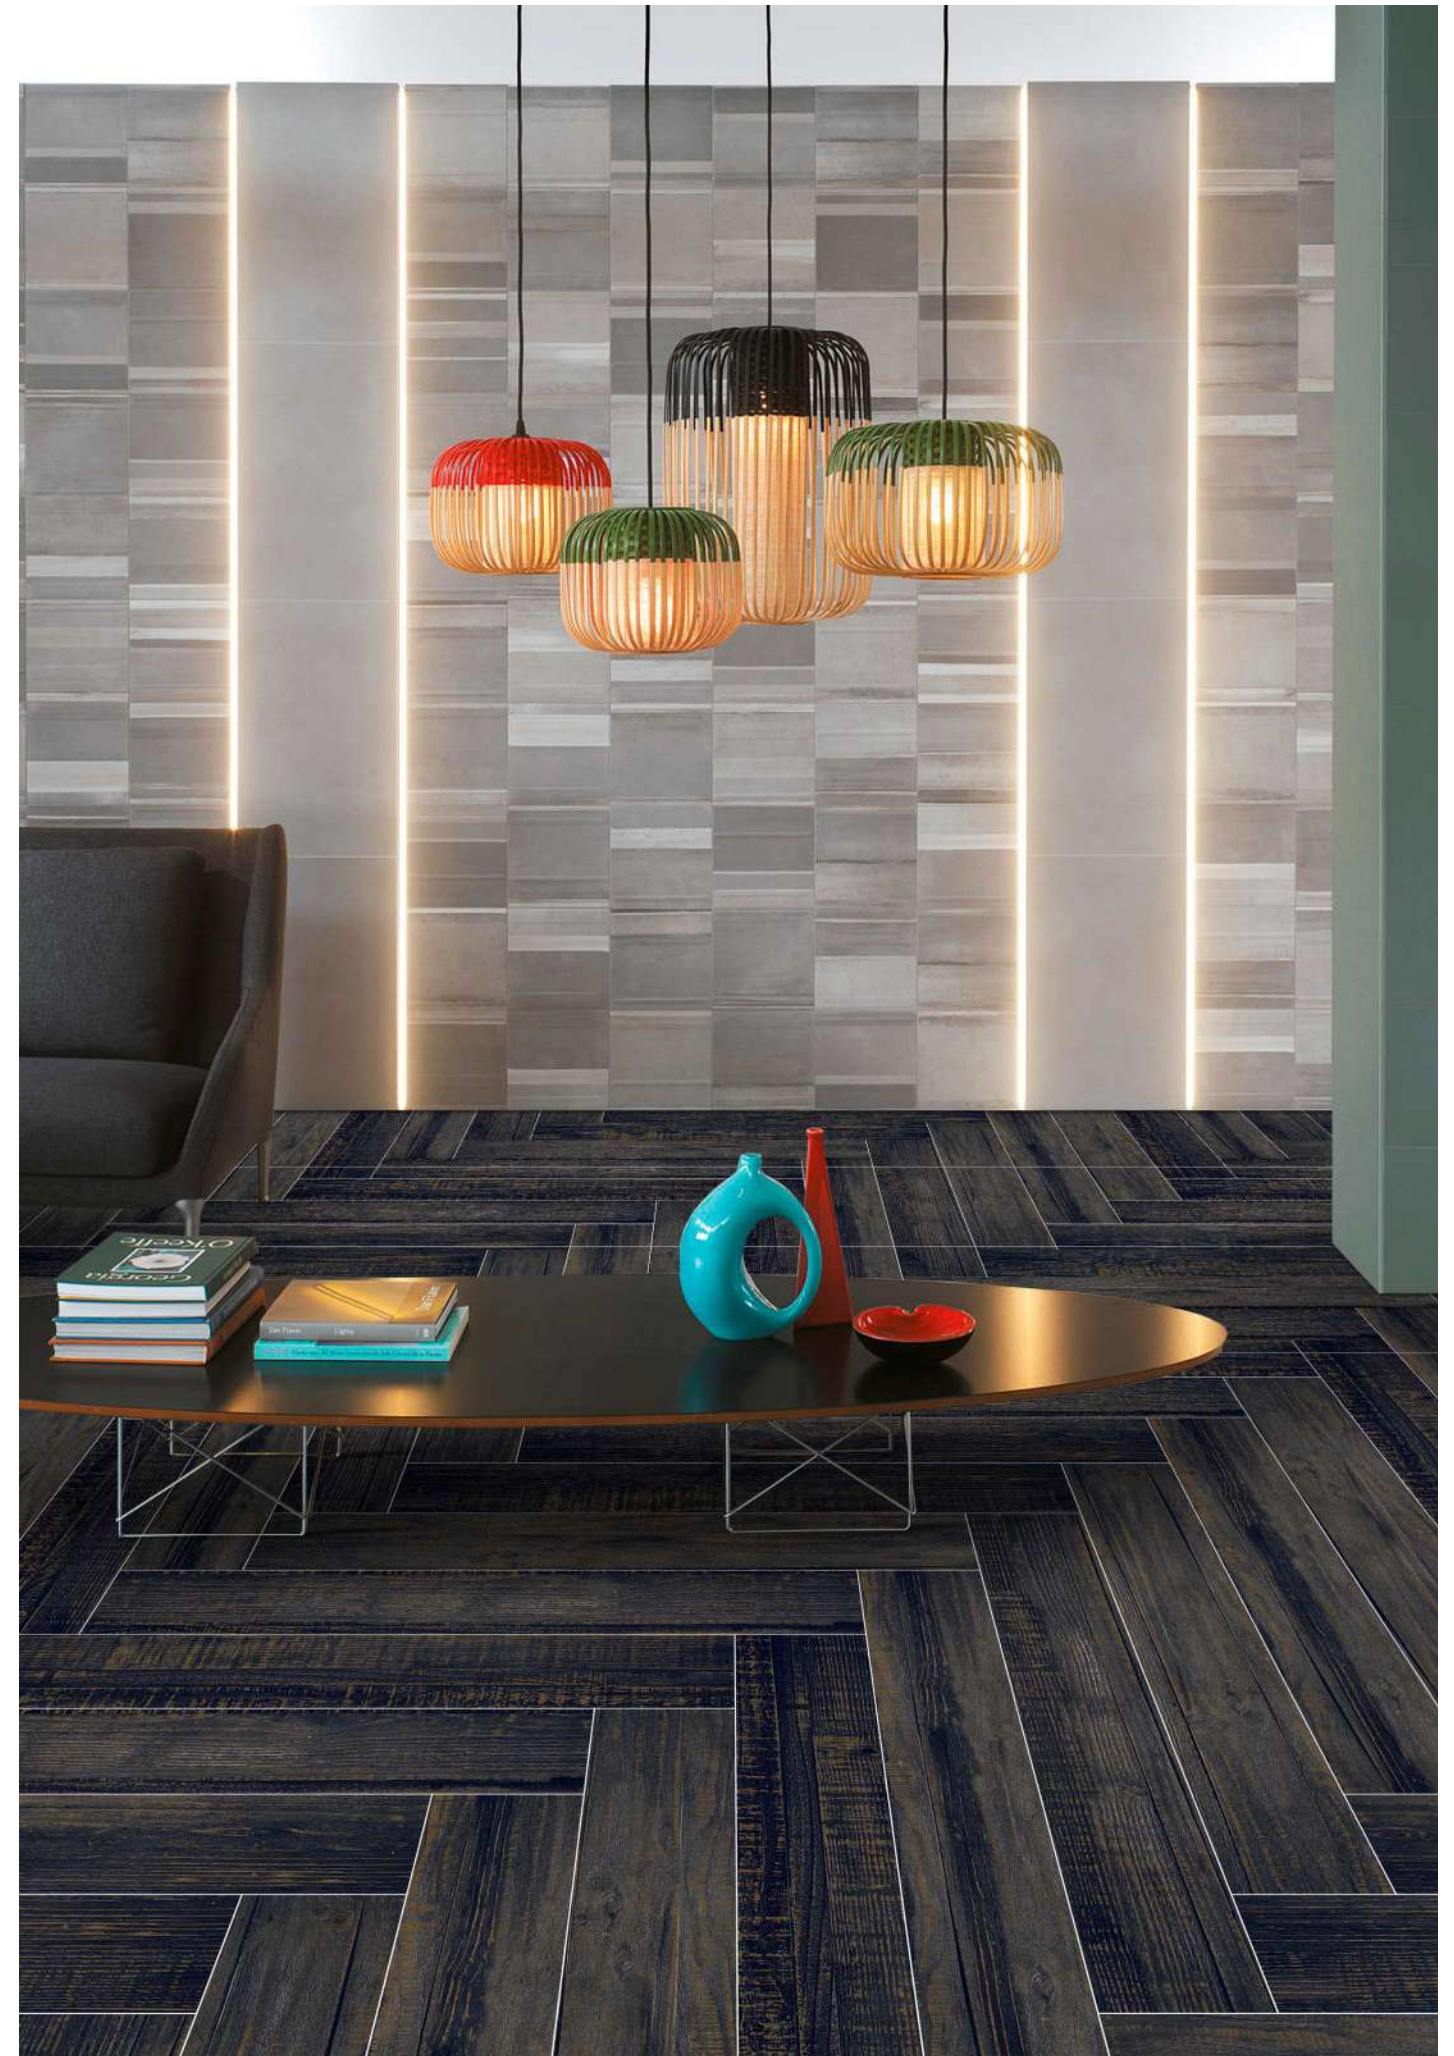

SCAN OR
TOUCH FOR
360

RANDOM -04

SIZE:
200X1200MM
200X1000MM
150X900MM

FINISH:
MATT

SERIES:
WOODEN

200x1200mm

ERGOLINE NERO