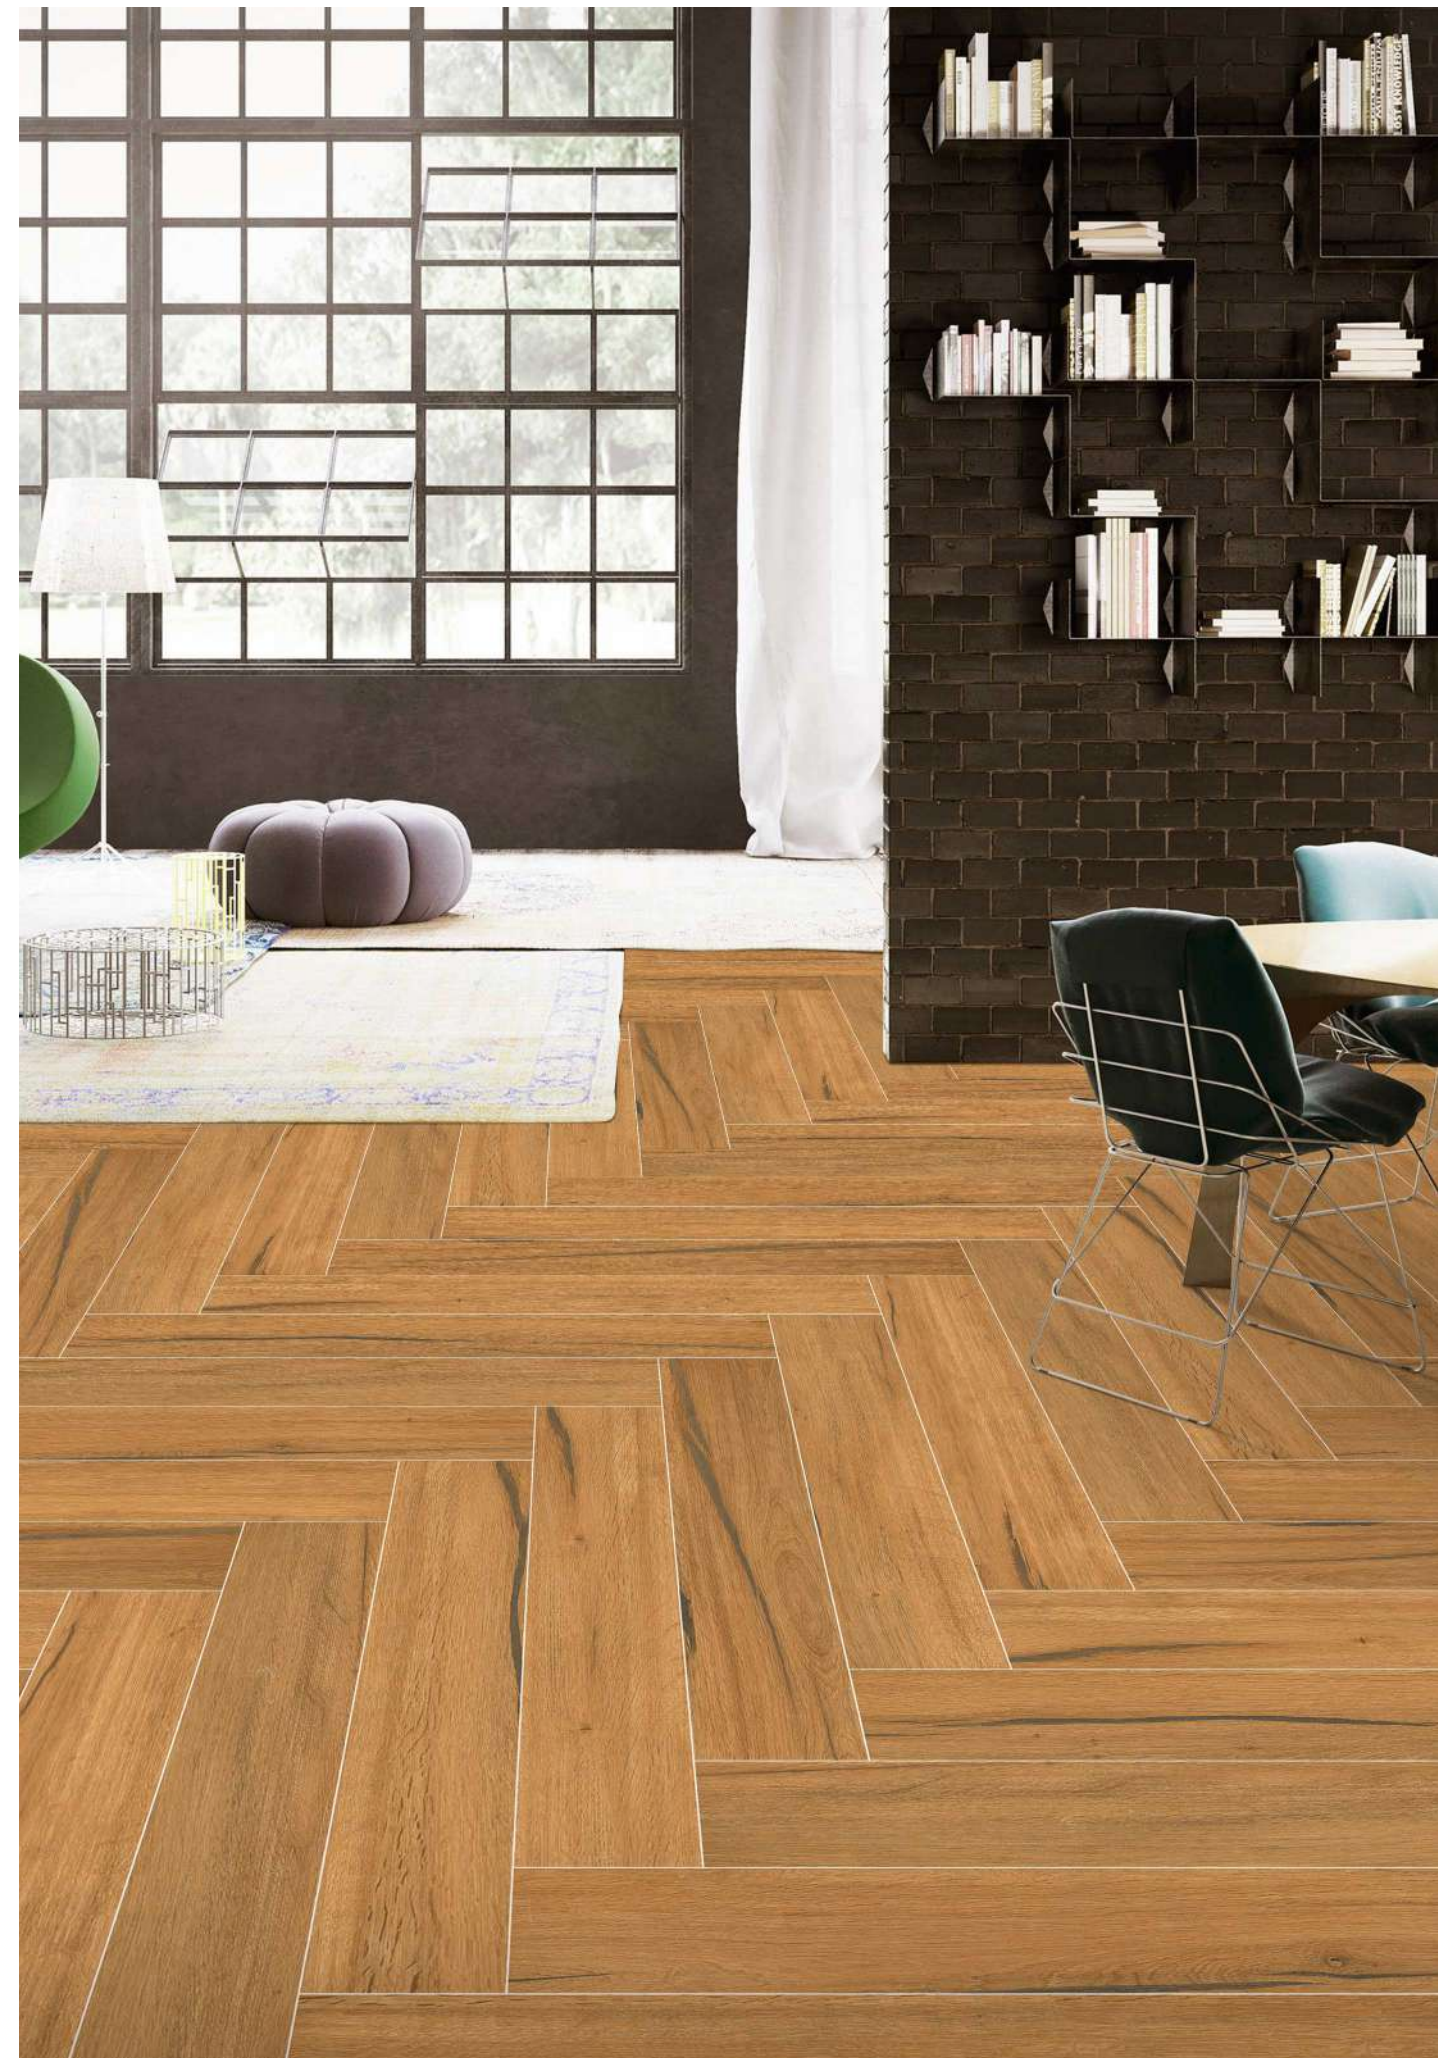

200x1200mm

LUBECK NATURAL

RIGA WENGE

SCAN OR  
TOUCH FOR  
360

RANDOM -09

200x1200mm

SIZE:  
200X1200MM  
200X1000MM  
150X900MM

FINISH:  
MATT