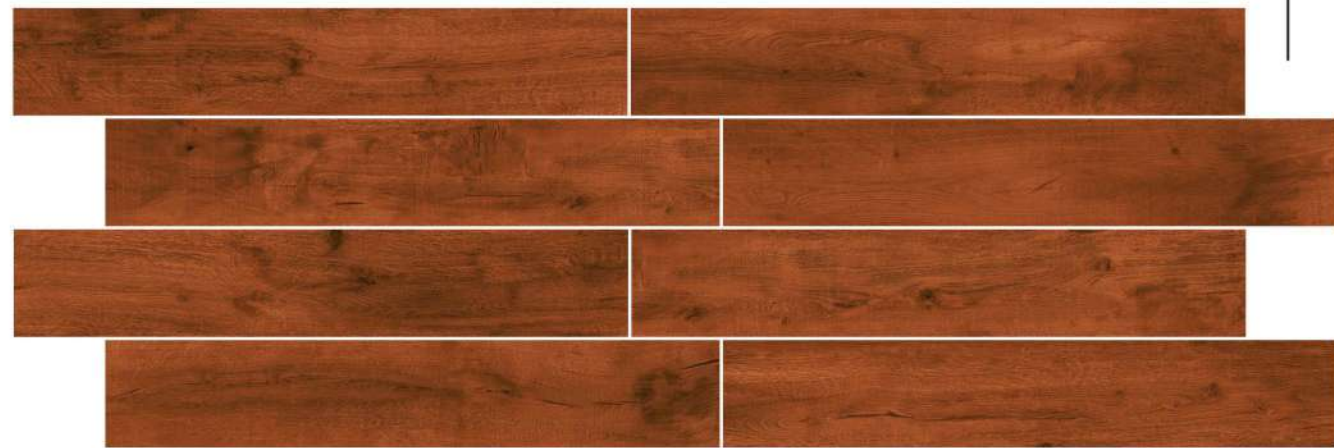

KIEL WENGE

SCAN OR
TOUCH FOR
360

RANDOM -18

200x1200mm

SIZE :
200X1200MM
200X1000MM
150X900MM

FINISH :
MATT

SERIES :
WOODEN