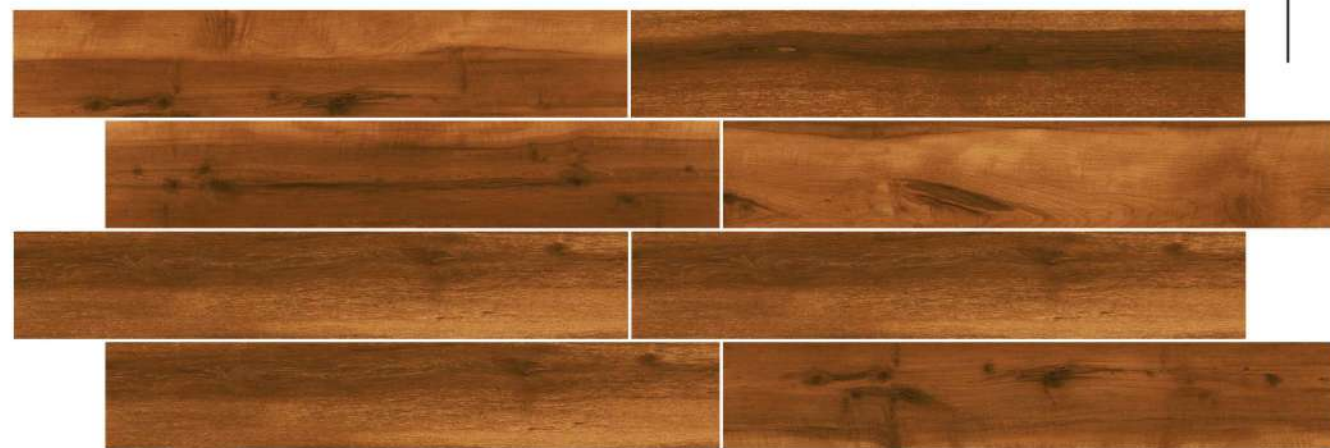

**BARMA WOOD
BROWN**