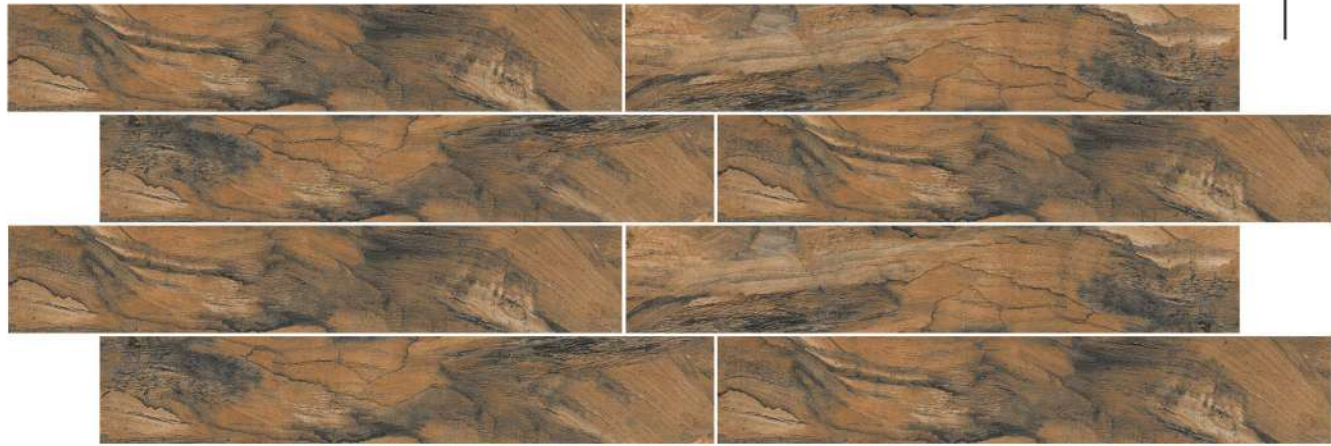

SERIES:  
WOODEN

200x1200mm

**ERGOLINE AZUL**

**ERGOLINE  
NERO**

SCAN OR  
TOUCH FOR  
360

RANDOM -09

**IRON WOOD  
BROWN**

SCAN OR  
TOUCH FOR  
360