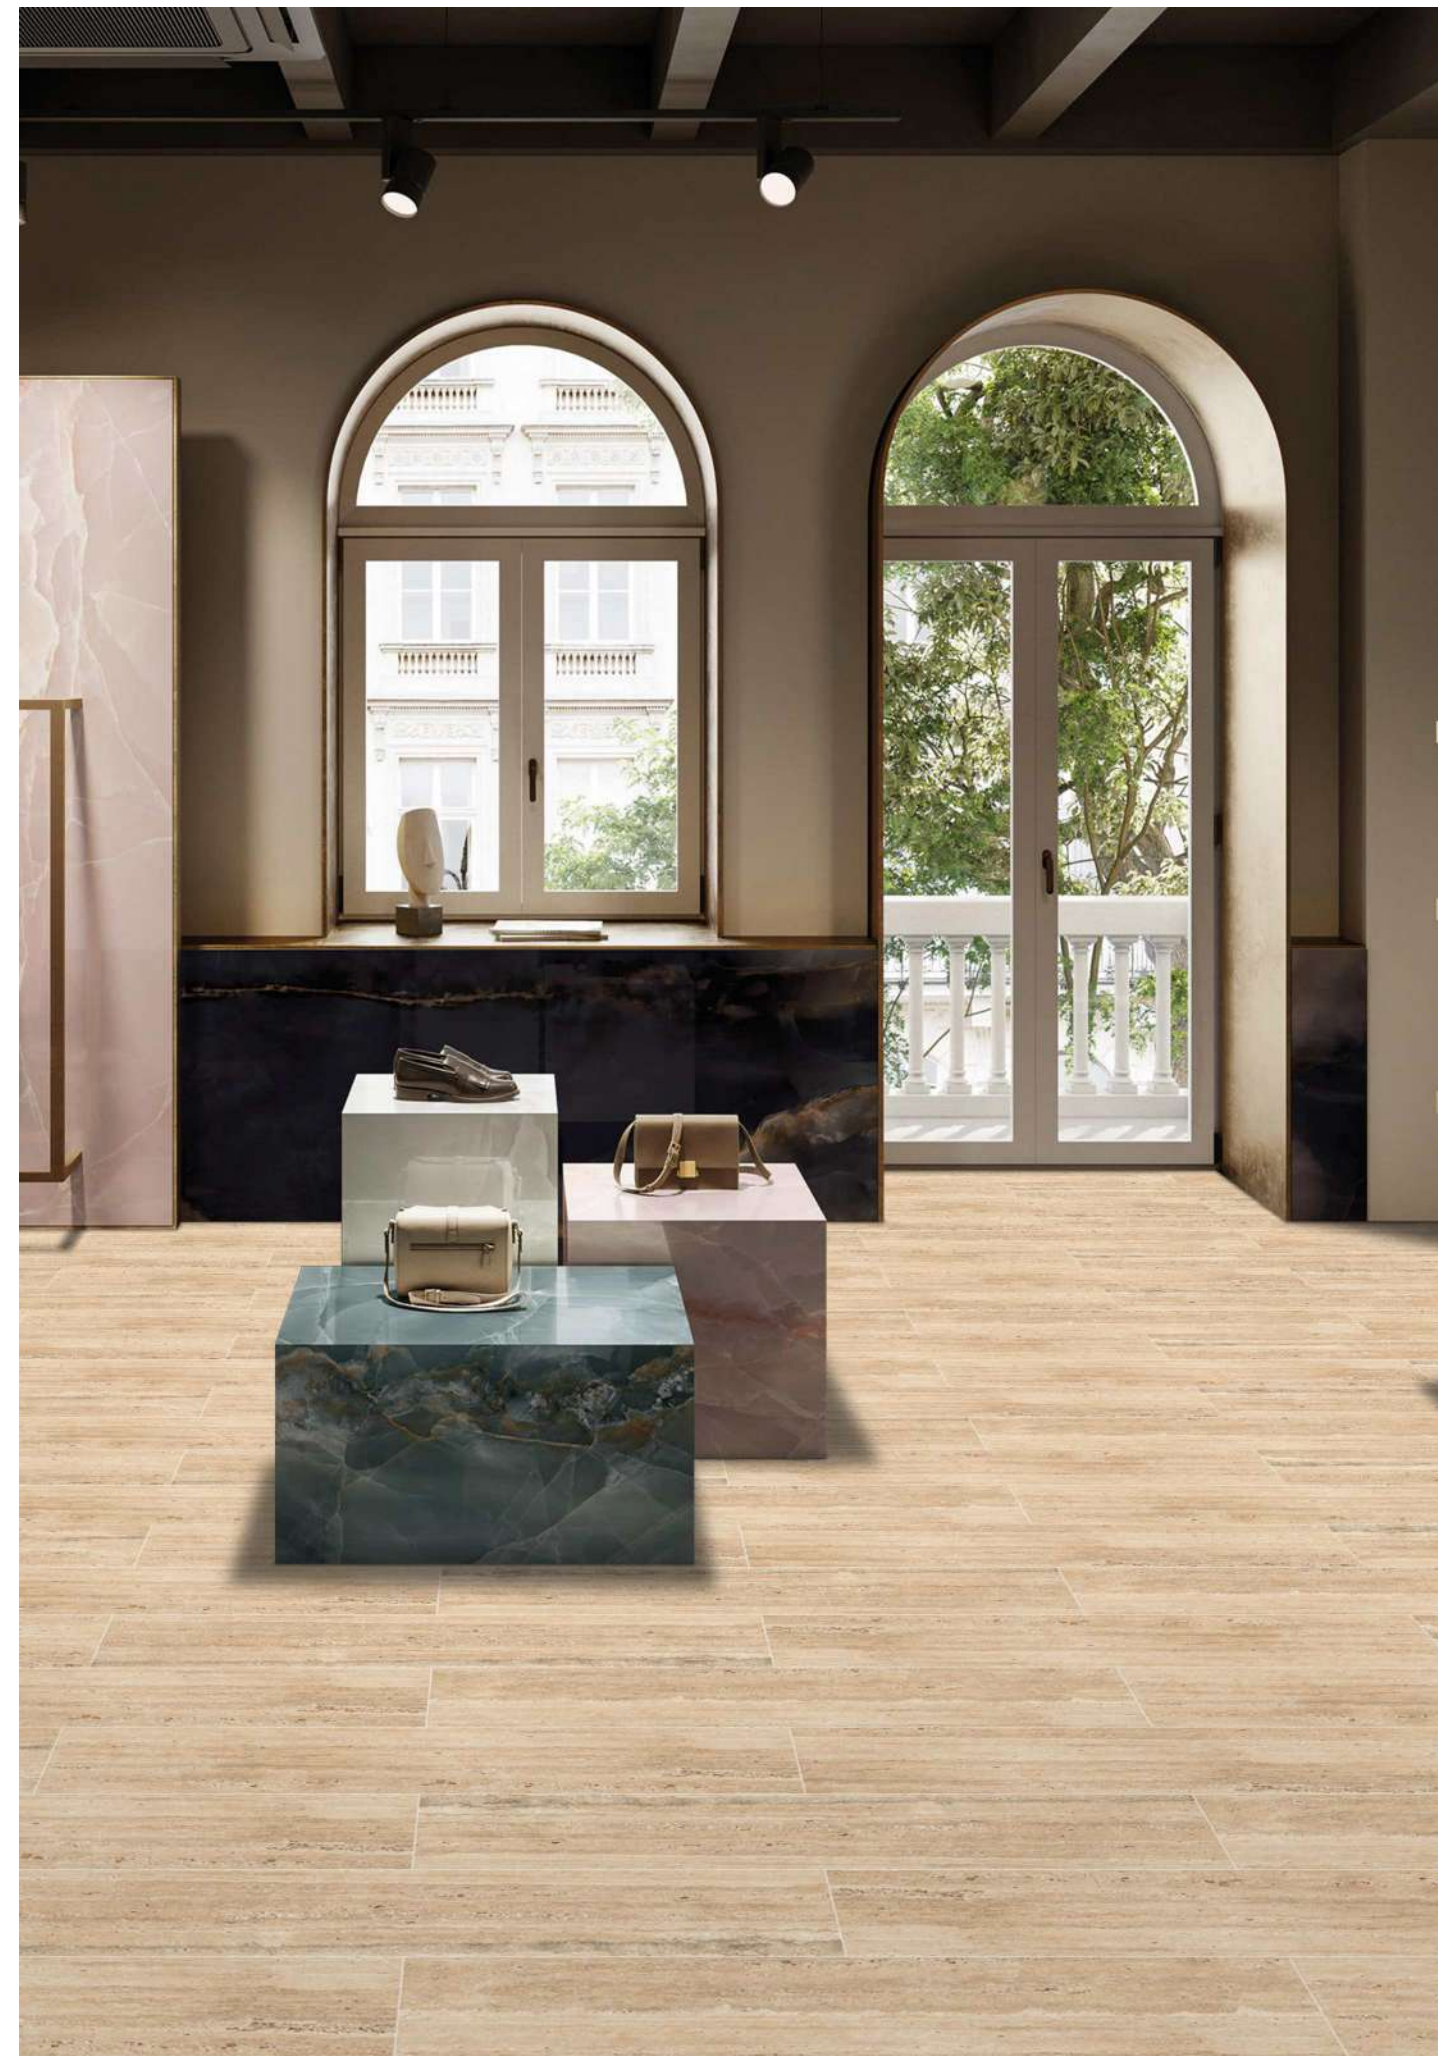

TRAVERTINO BEIGE

**TRAVERTINO  
CREMA**

SCAN OR  
TOUCH FOR  
360

RANDOM -05

**TRAVERTINO  
GREY**

SCAN OR  
TOUCH FOR  
360

RANDOM -05

SIZE :  
200X1200MM  
200X1000MM  
150X900MM