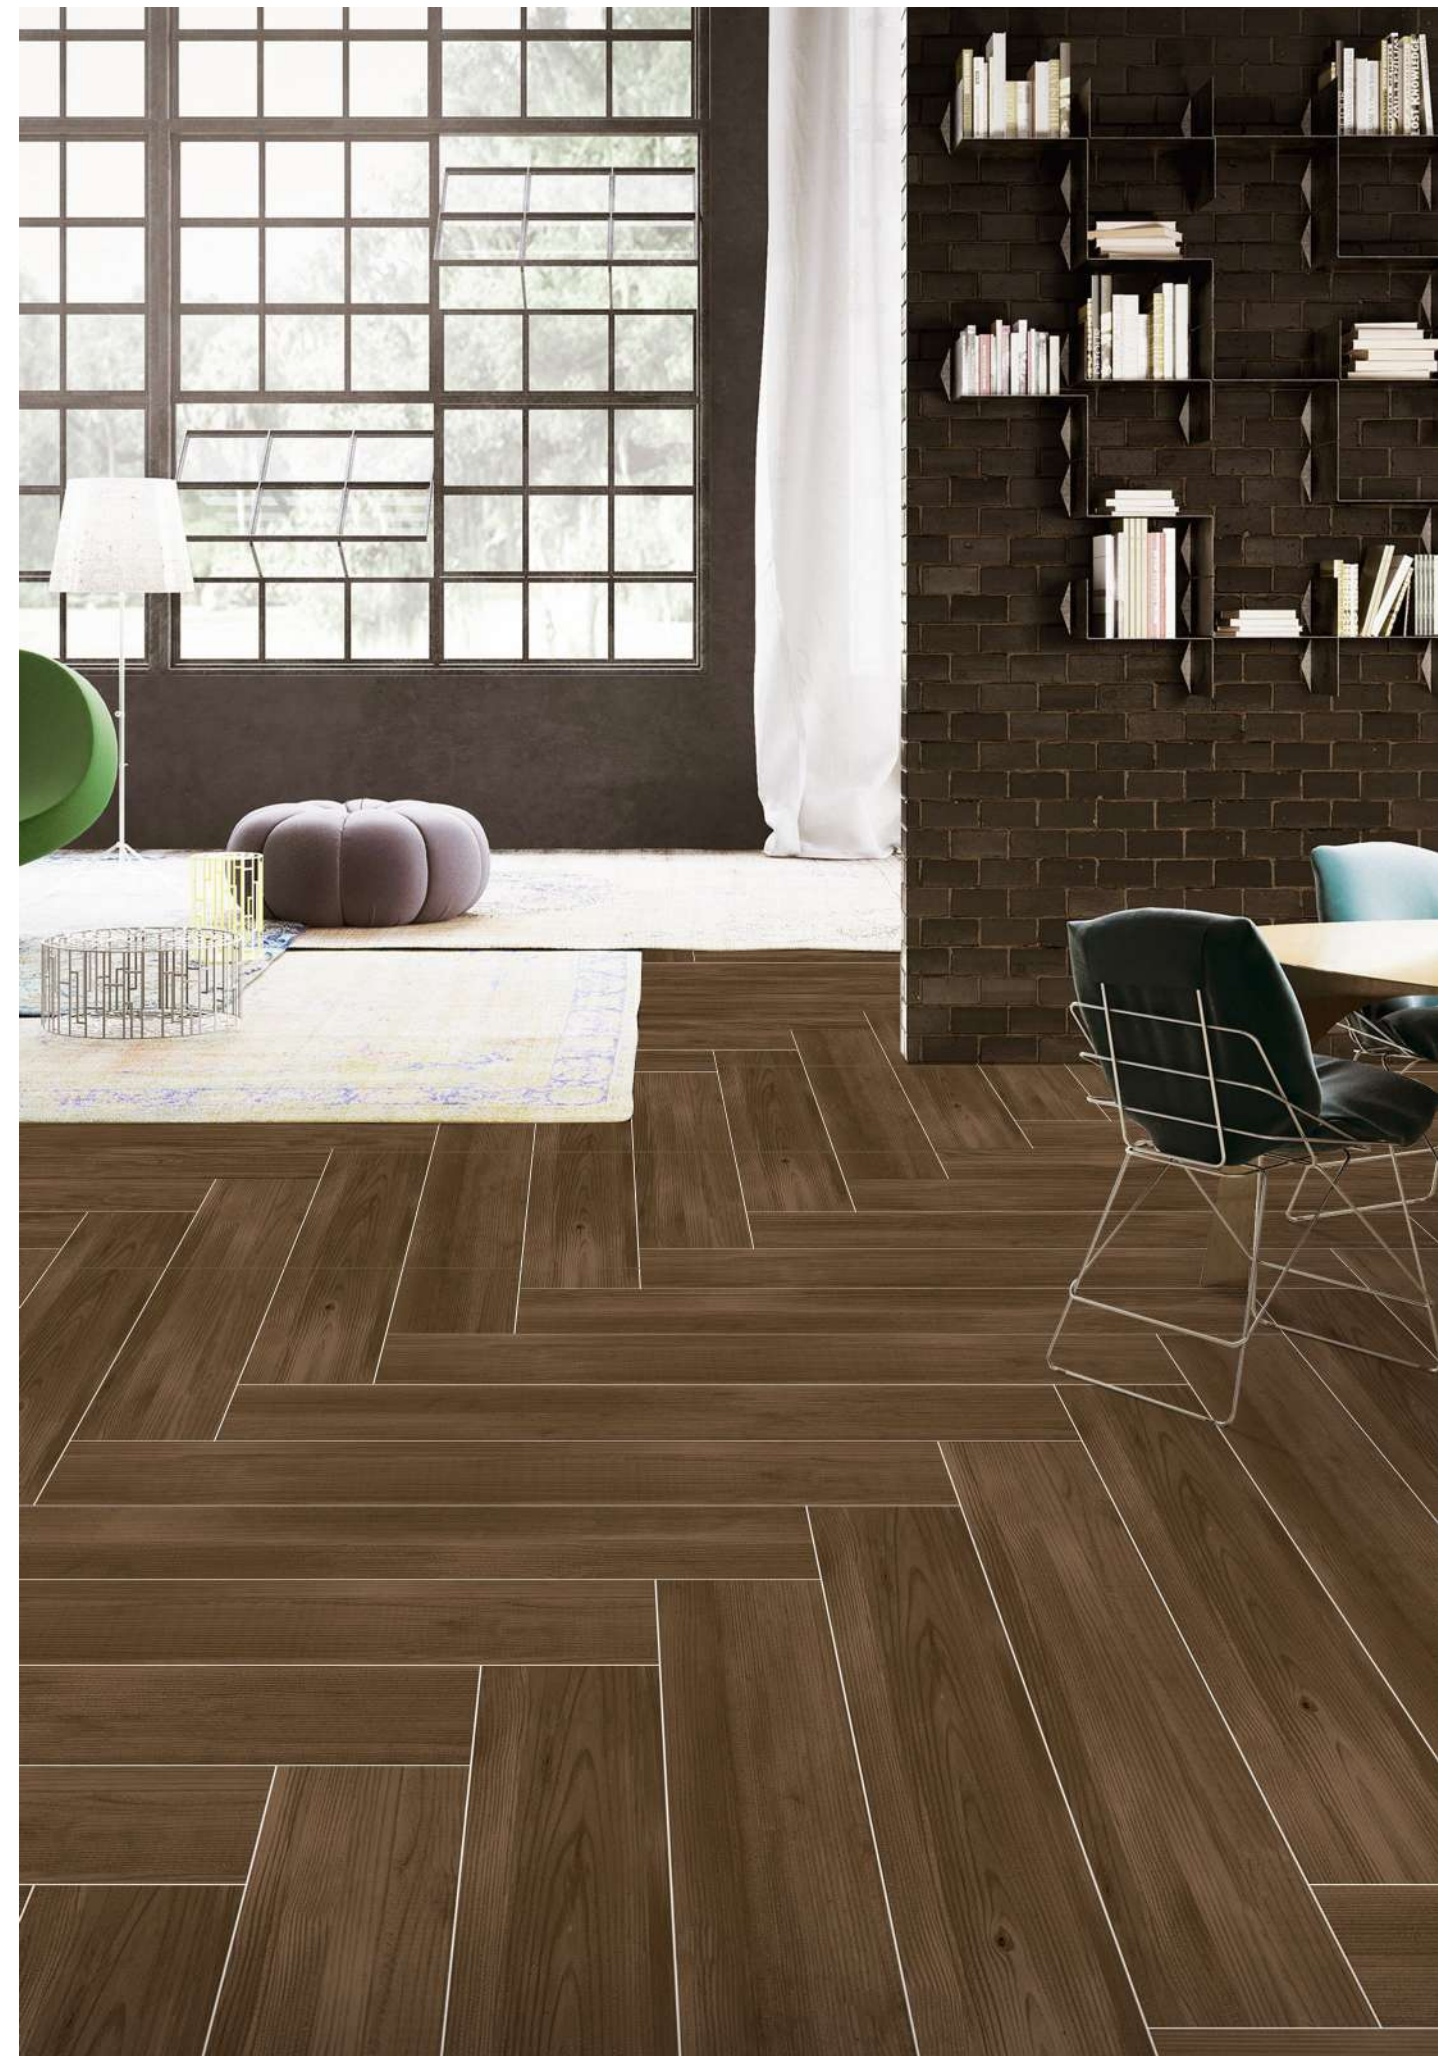

RANDOM -06

BERRY CHOCO

SCAN OR
TOUCH FOR
360°

RANDOM -06

SIZE :
200X1200MM
200X1000MM
150X900MM

FINISH :
MATT

SERIES :
WOODEN

200x1200mm