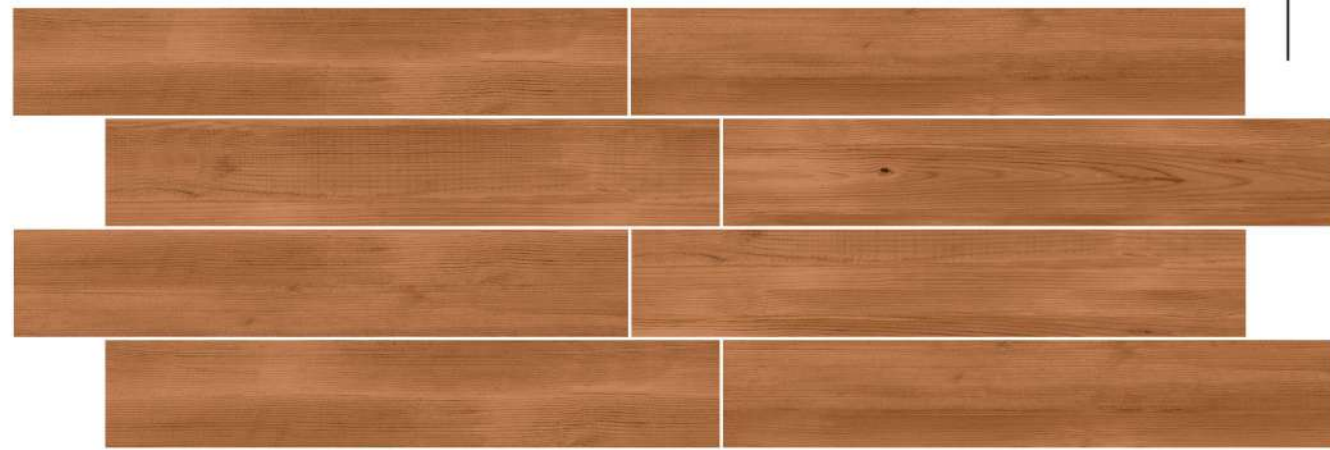

WENGE

GREY

CAMEL BROWN

IVORY

LEMON

CHOCO BROWN

BERRY BROWN

SCAN OR
TOUCH FOR
360°