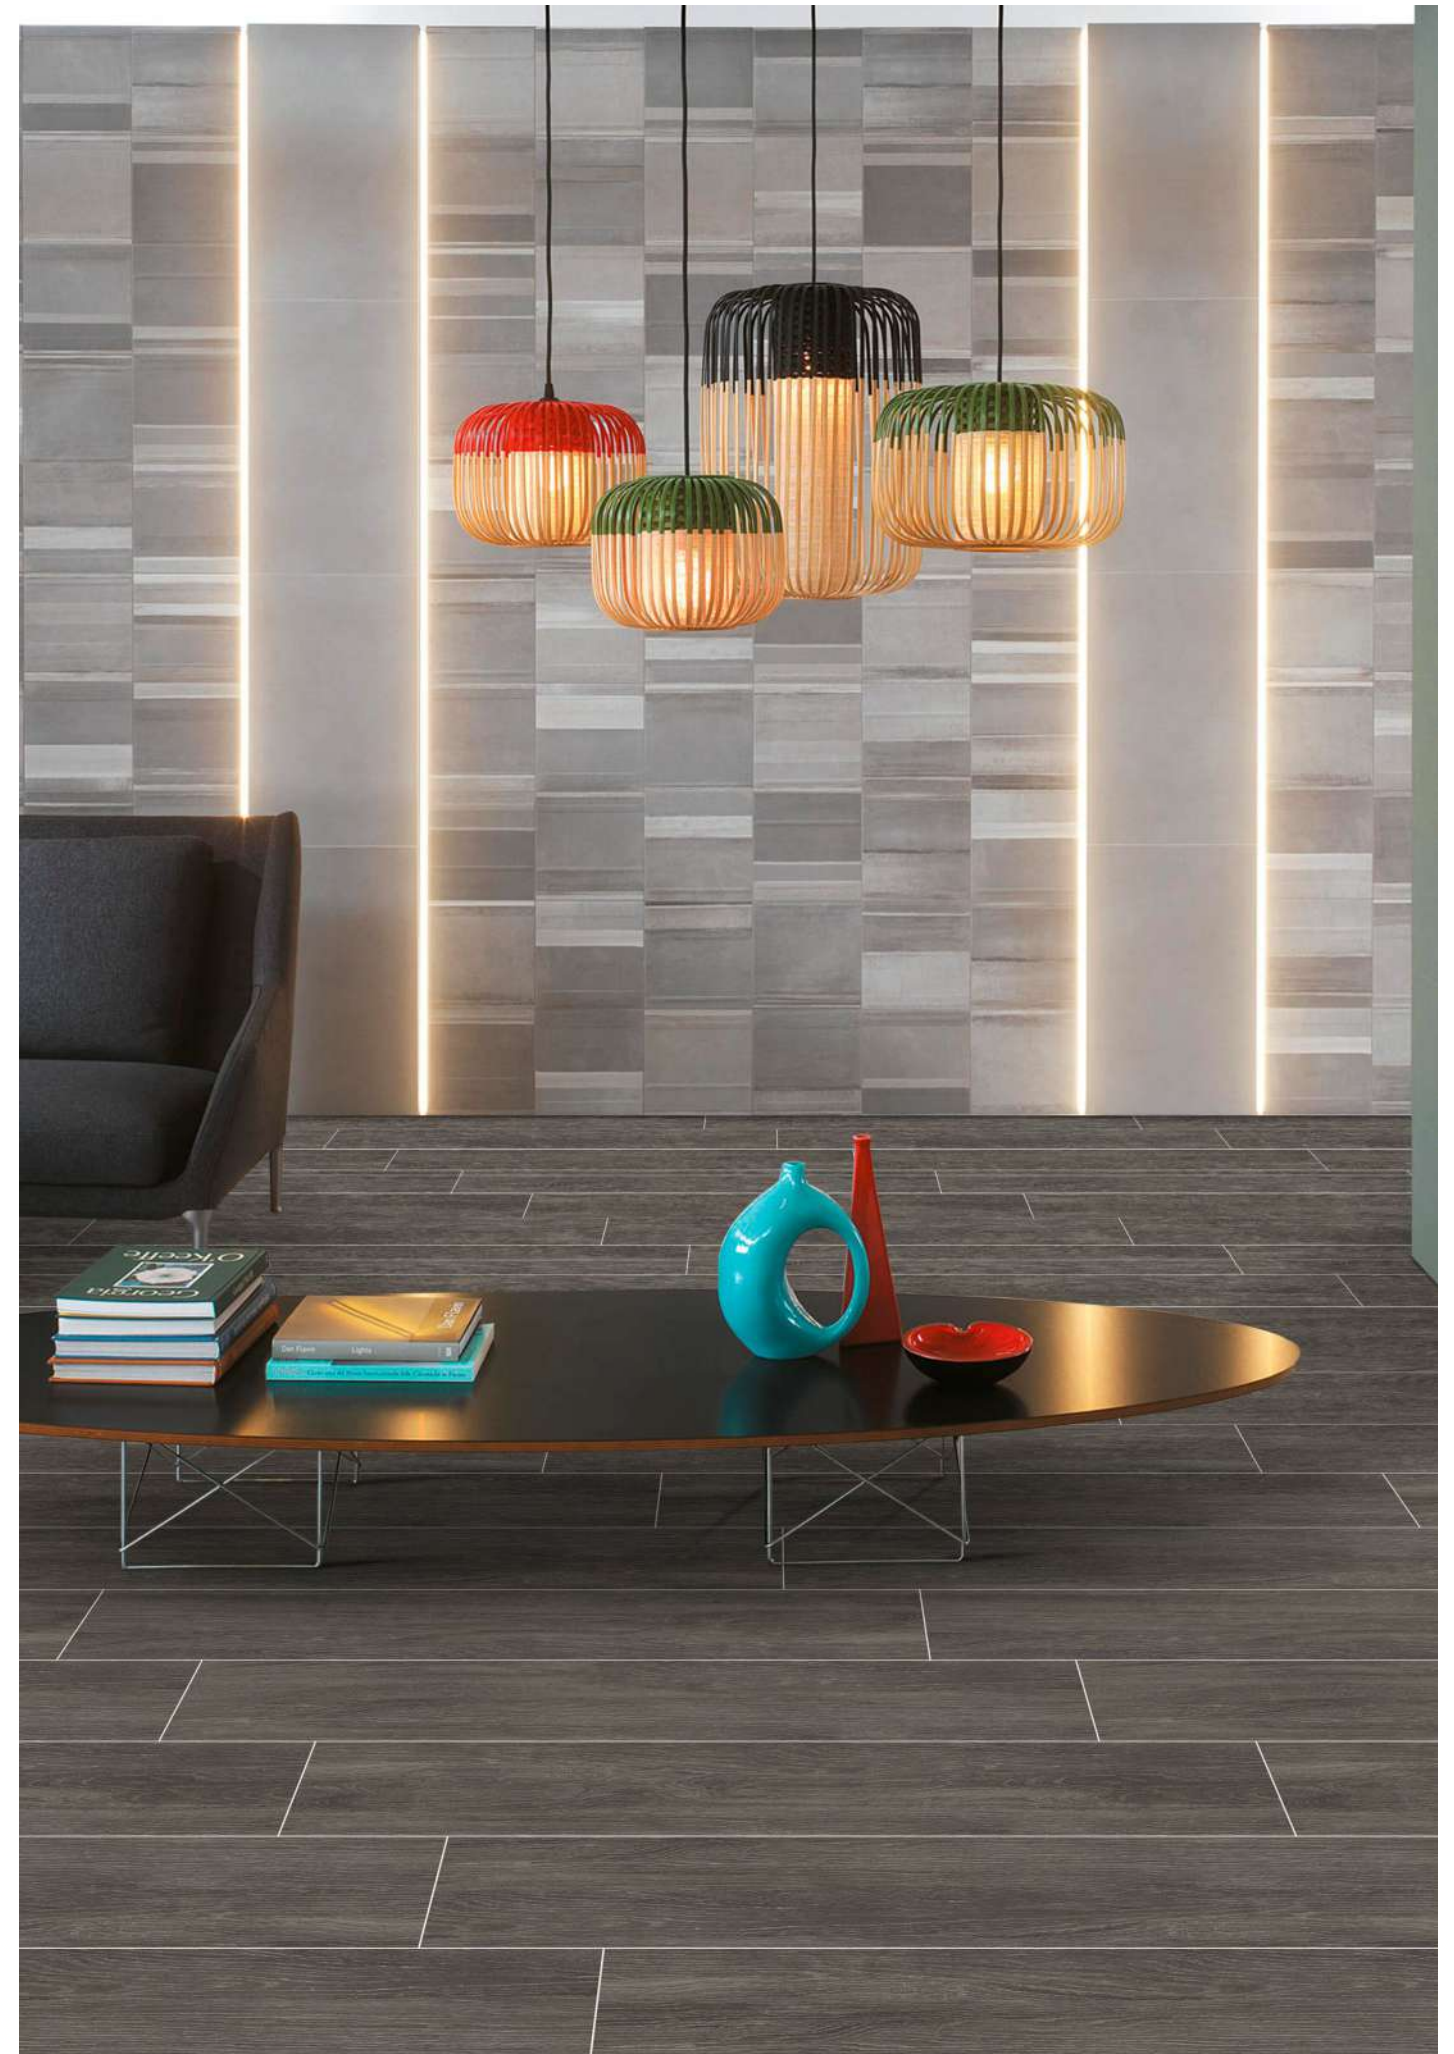

JASMIN WOOD

[BACK TO INDEX](#)