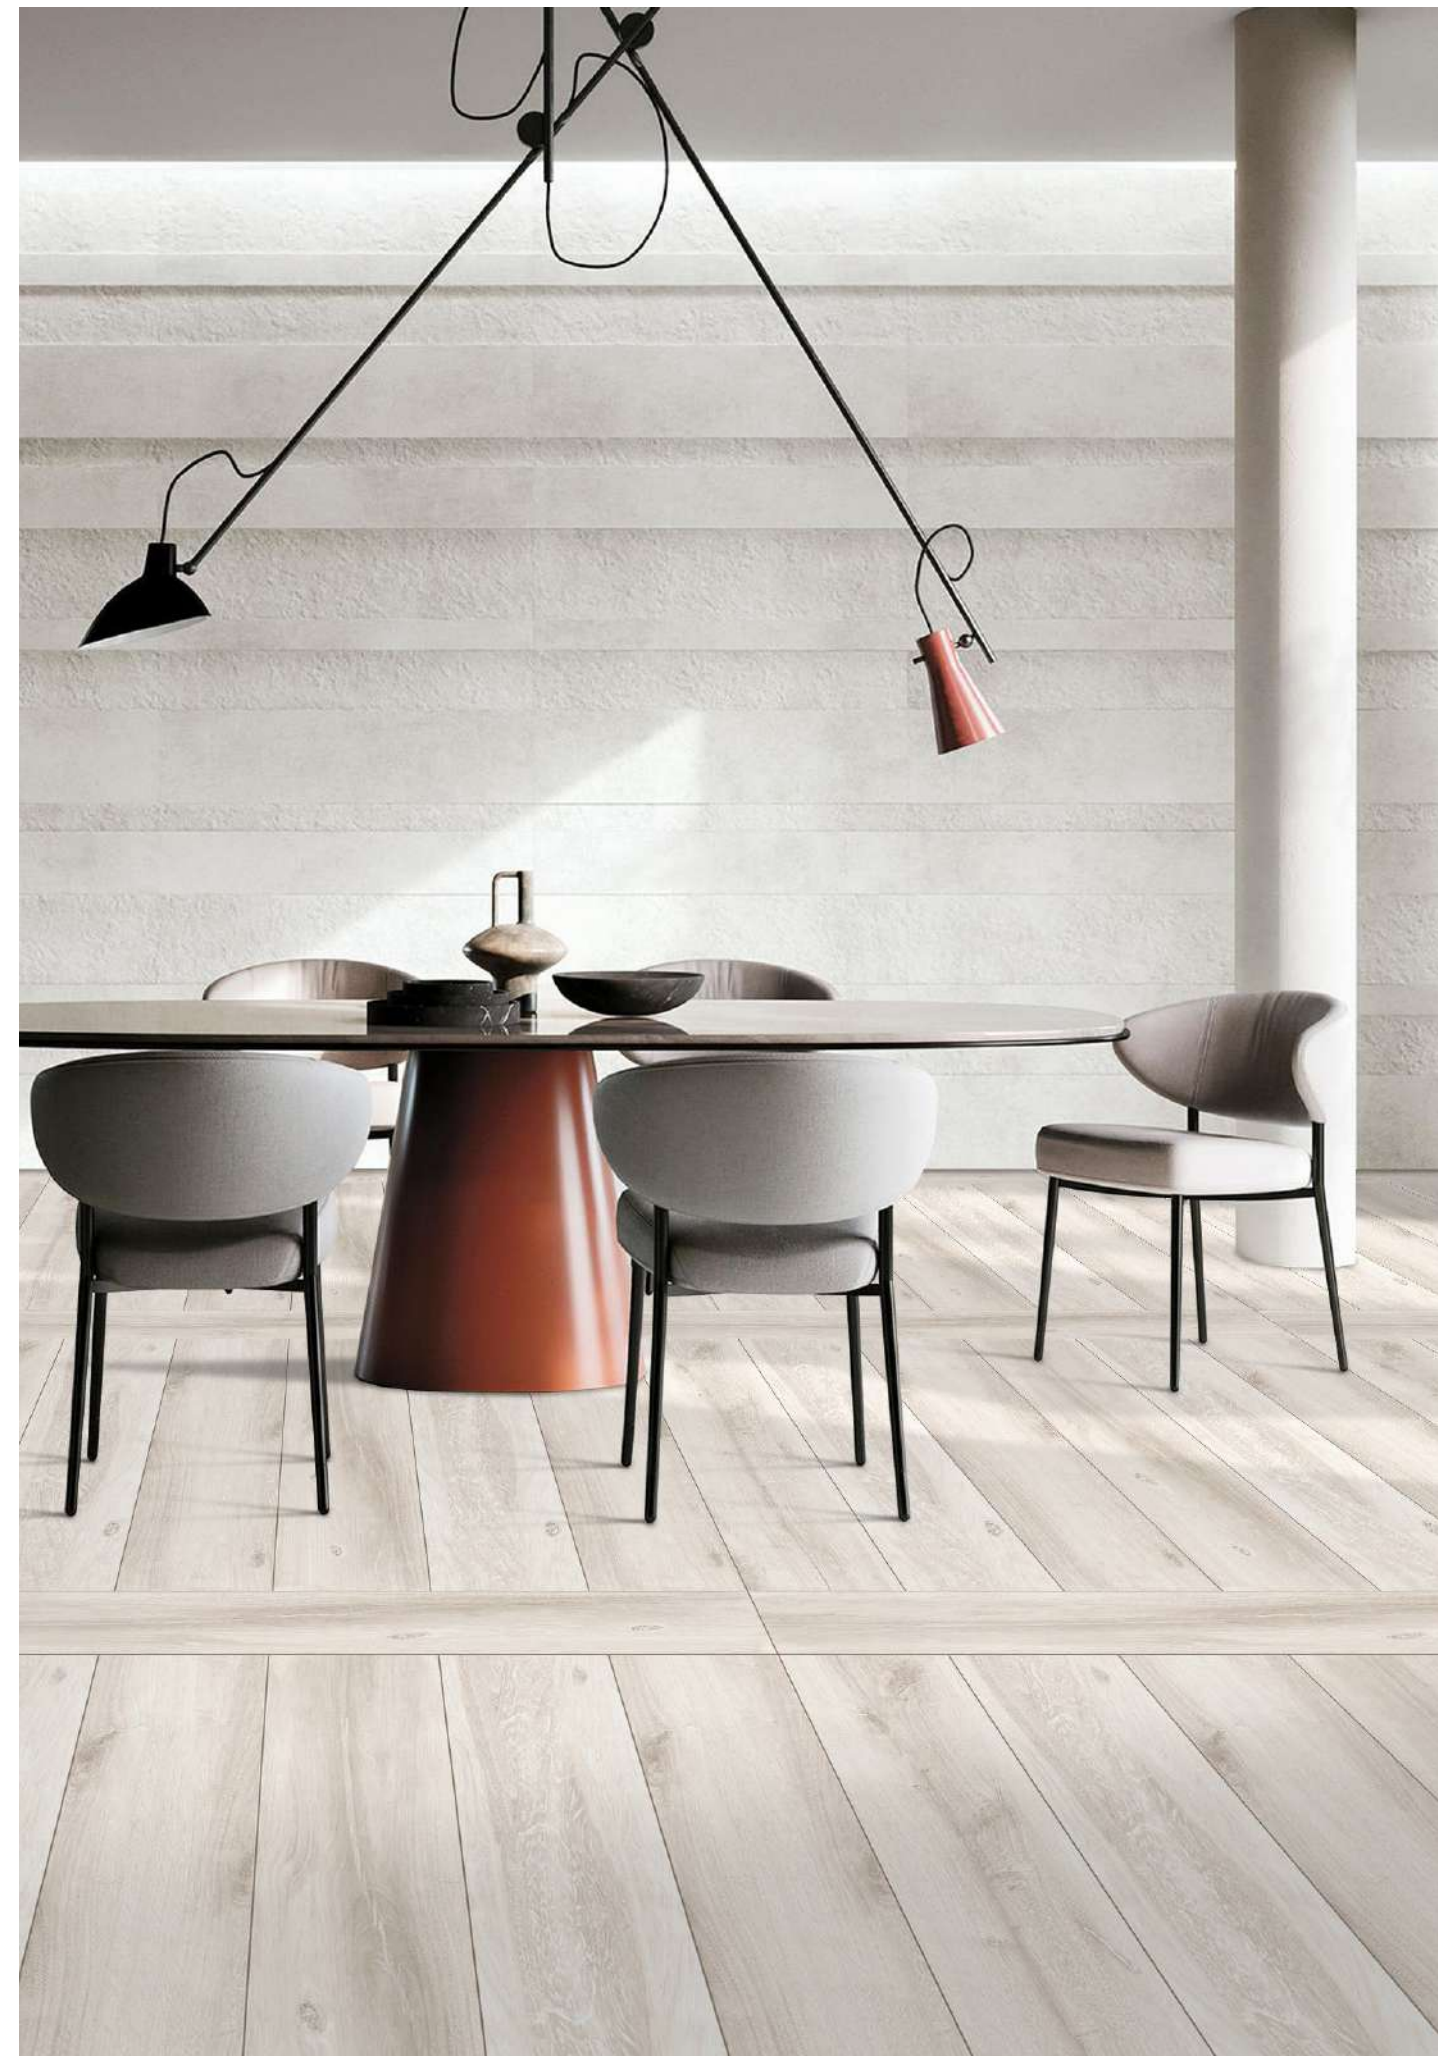

PINE NATURAL WHITE

[BACK TO INDEX](#)