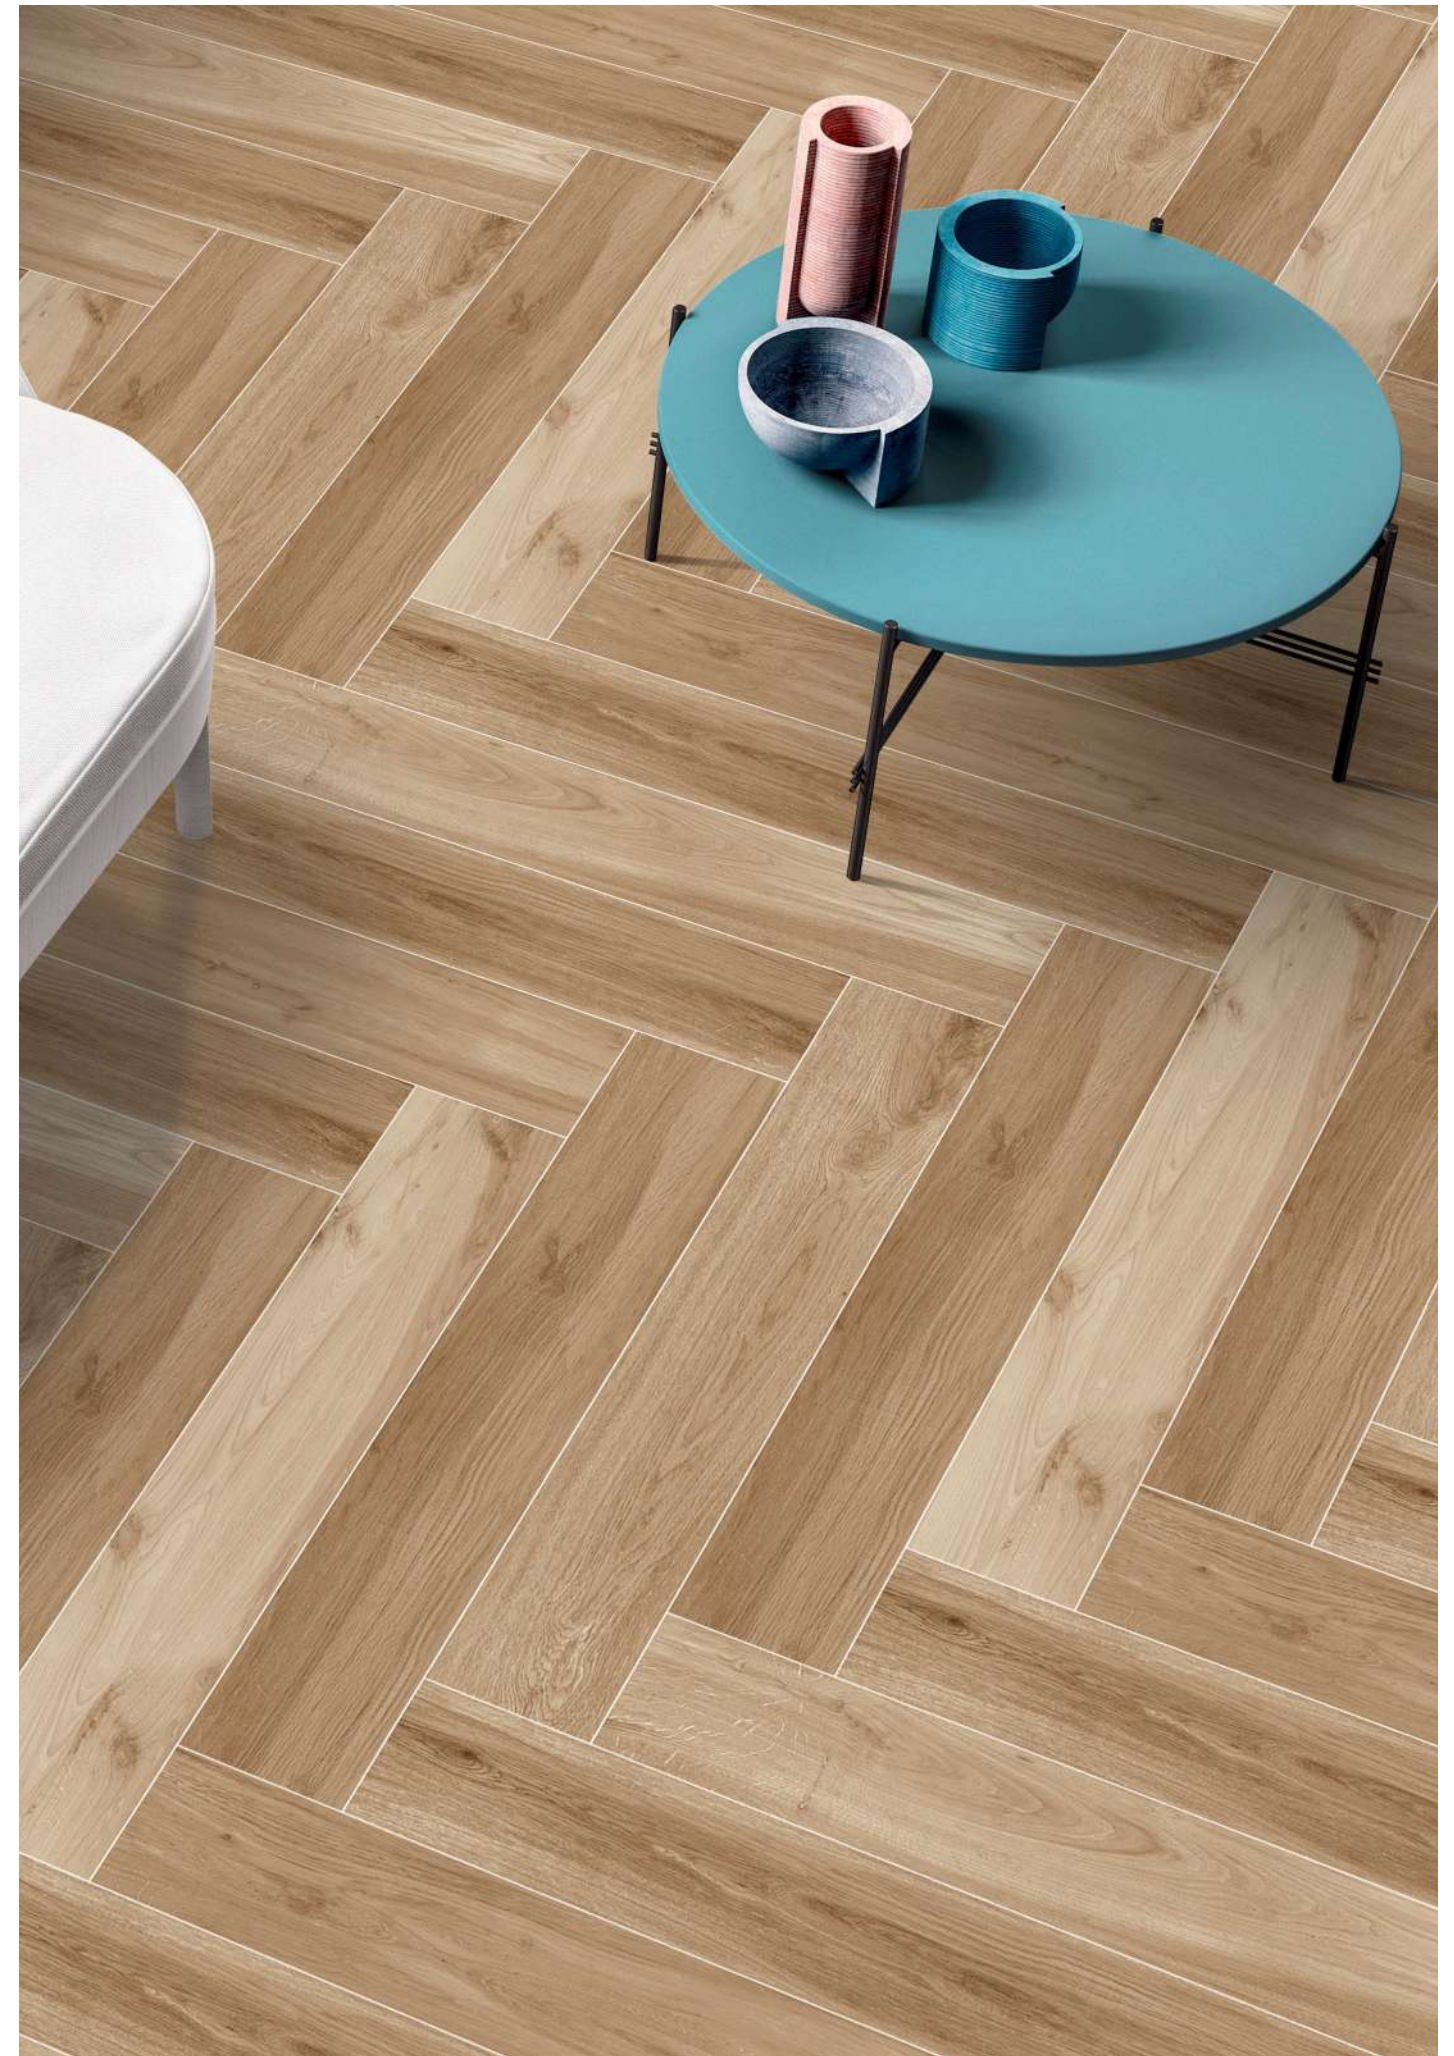

BEIGE

SEPIA BEIGE

SCAN OR
TOUCH FOR
360°

RANDOM-06

SIZE:
200X1200MM
200X1000MM
150X900MM

FINISH:
MATT

SERIES:
WOODEN

200x1200mm