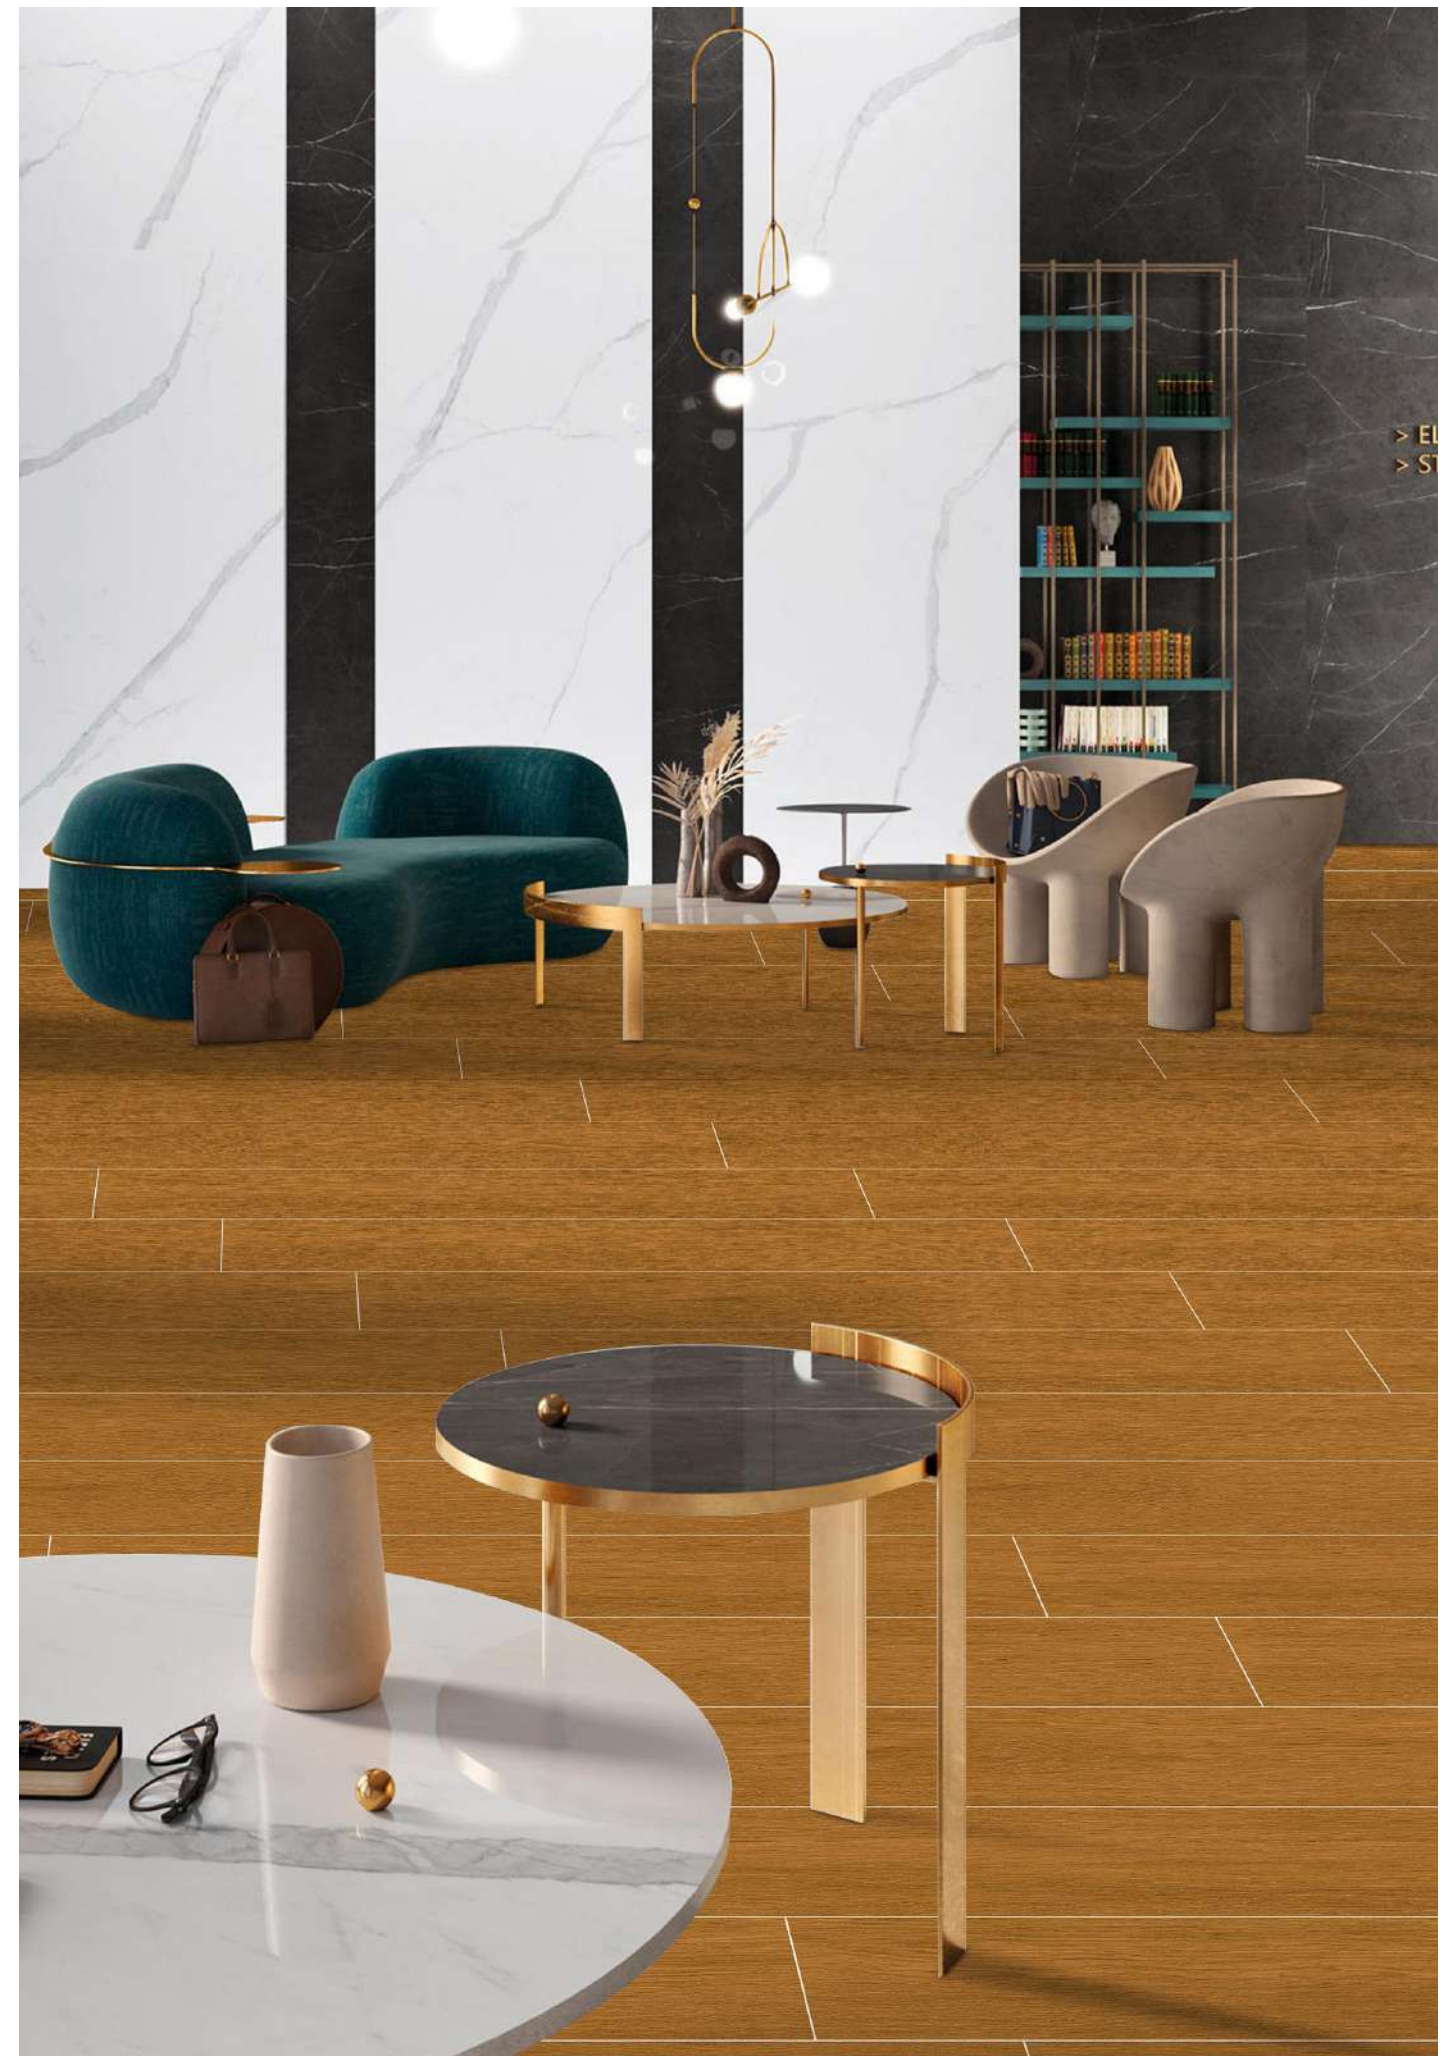

CORK CAMEL

SCAN OR
TOUCH FOR
360

RANDOM -06

SIZE :
200X1200MM
200X1000MM
150X900MM

FINISH :
MATT

SERIES :
WOODEN

200x1200mm

CORK CAMEL