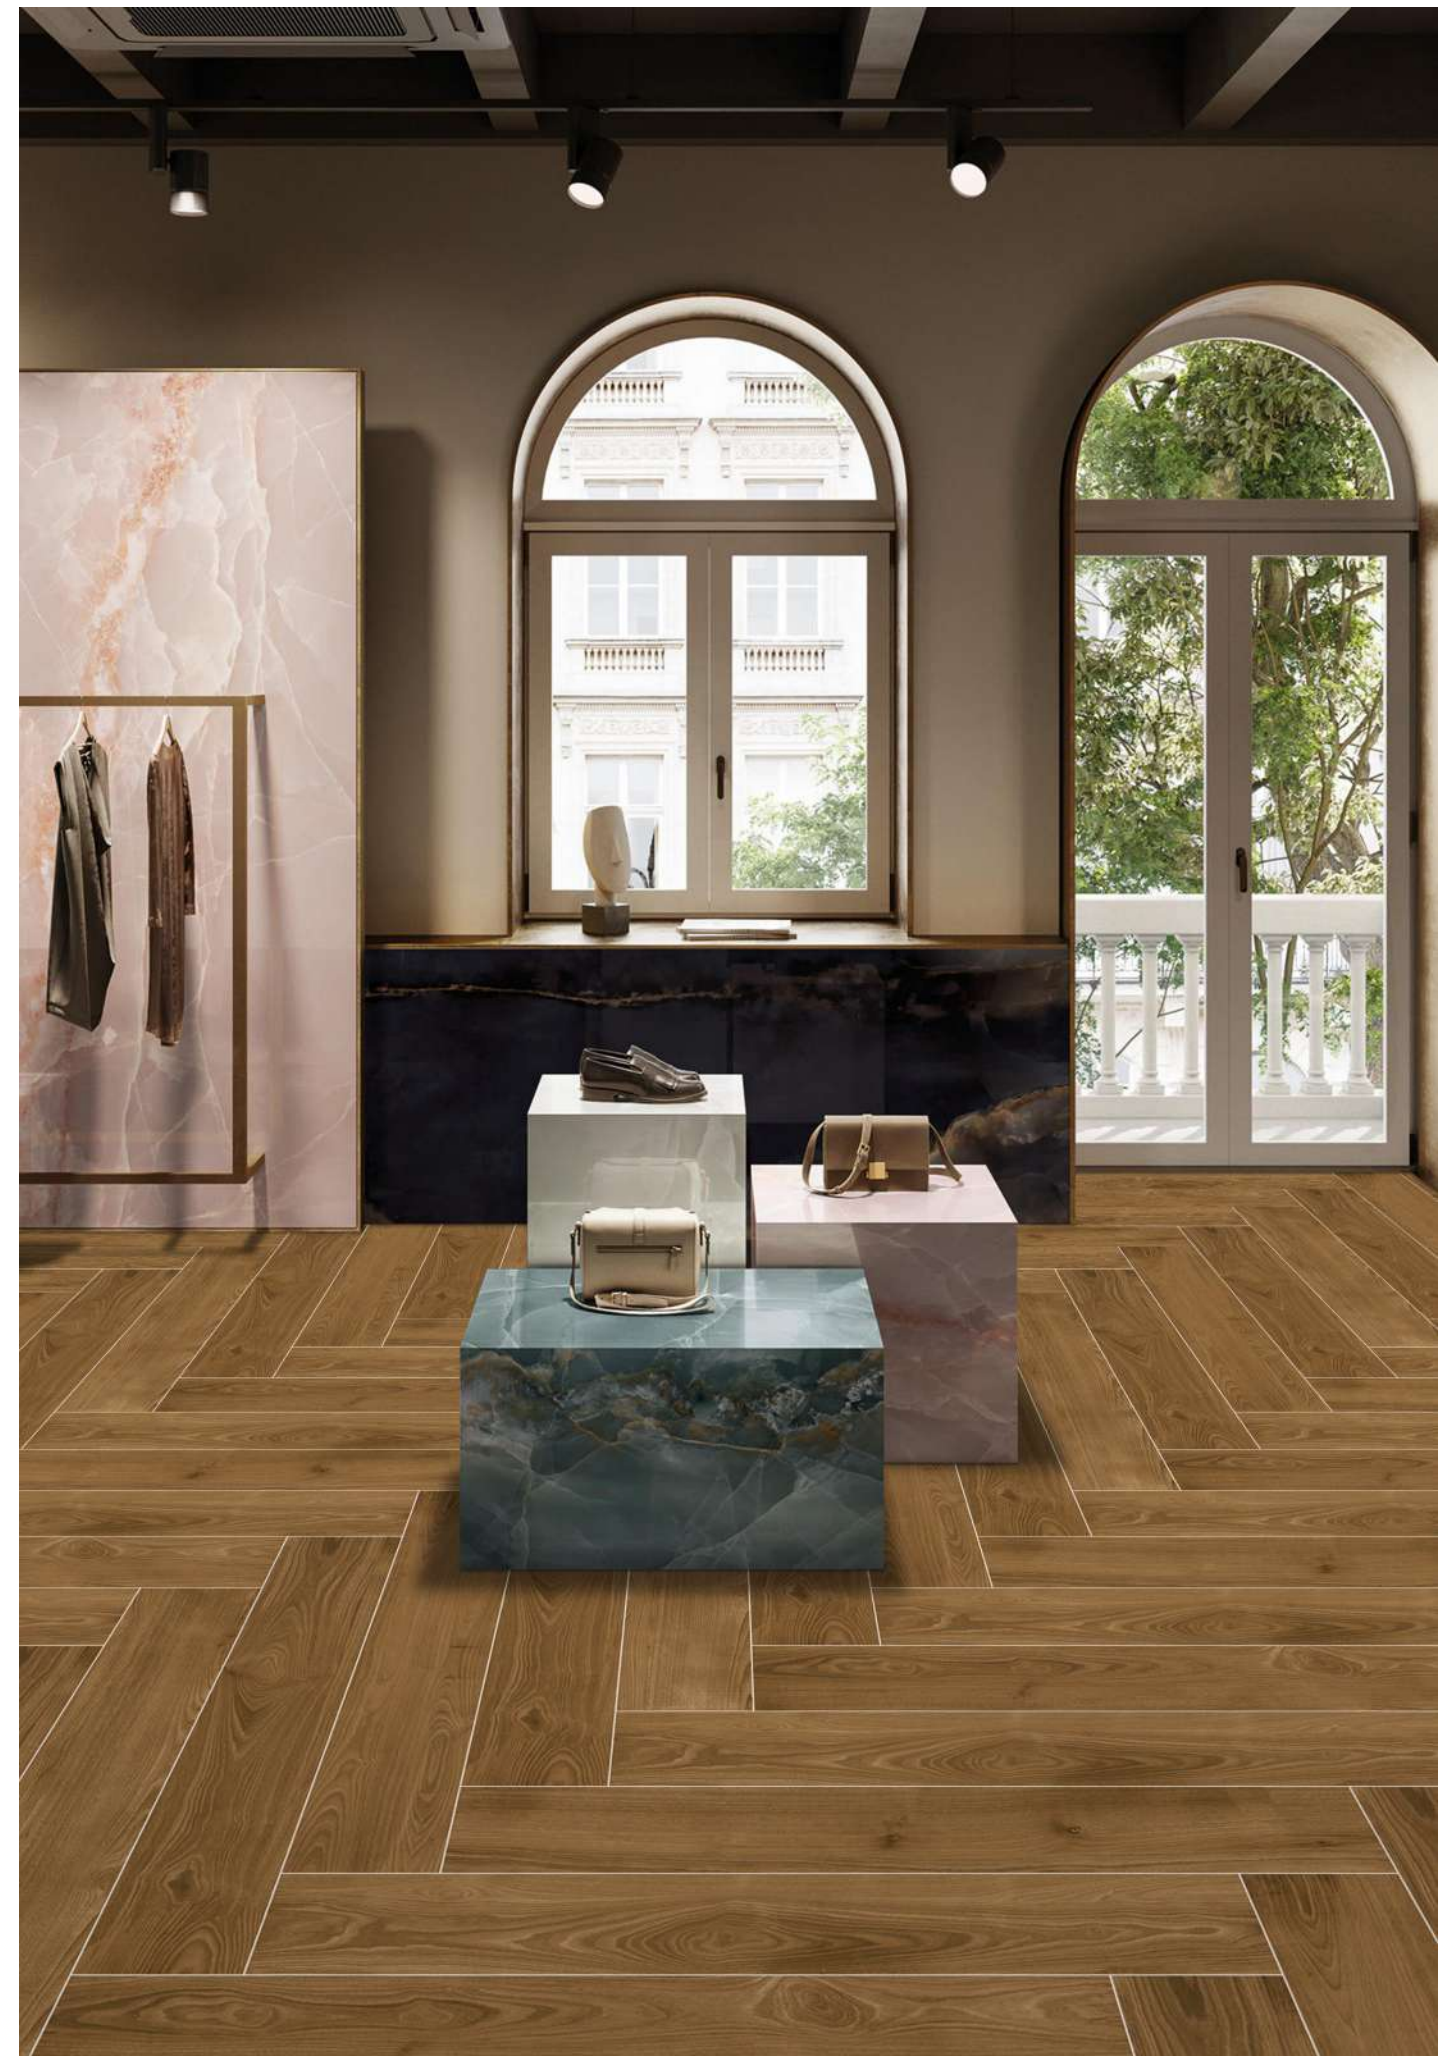

SCAN OR
TOUCH FOR
360

RANDOM -06

NEPOL PINE

SCAN OR
TOUCH FOR
360

RANDOM -06

SIZE :
200X1200MM
200X1000MM
150X900MM

FINISH :
MATT

SERIES :
WOODEN

200x1200mm

NEPOL PINE

NEPOL RED

SCAN OR
TOUCH FOR
360

RANDOM -06

PINE NATURAL
LIGHT

SCAN OR
TOUCH FOR
360

RANDOM -03