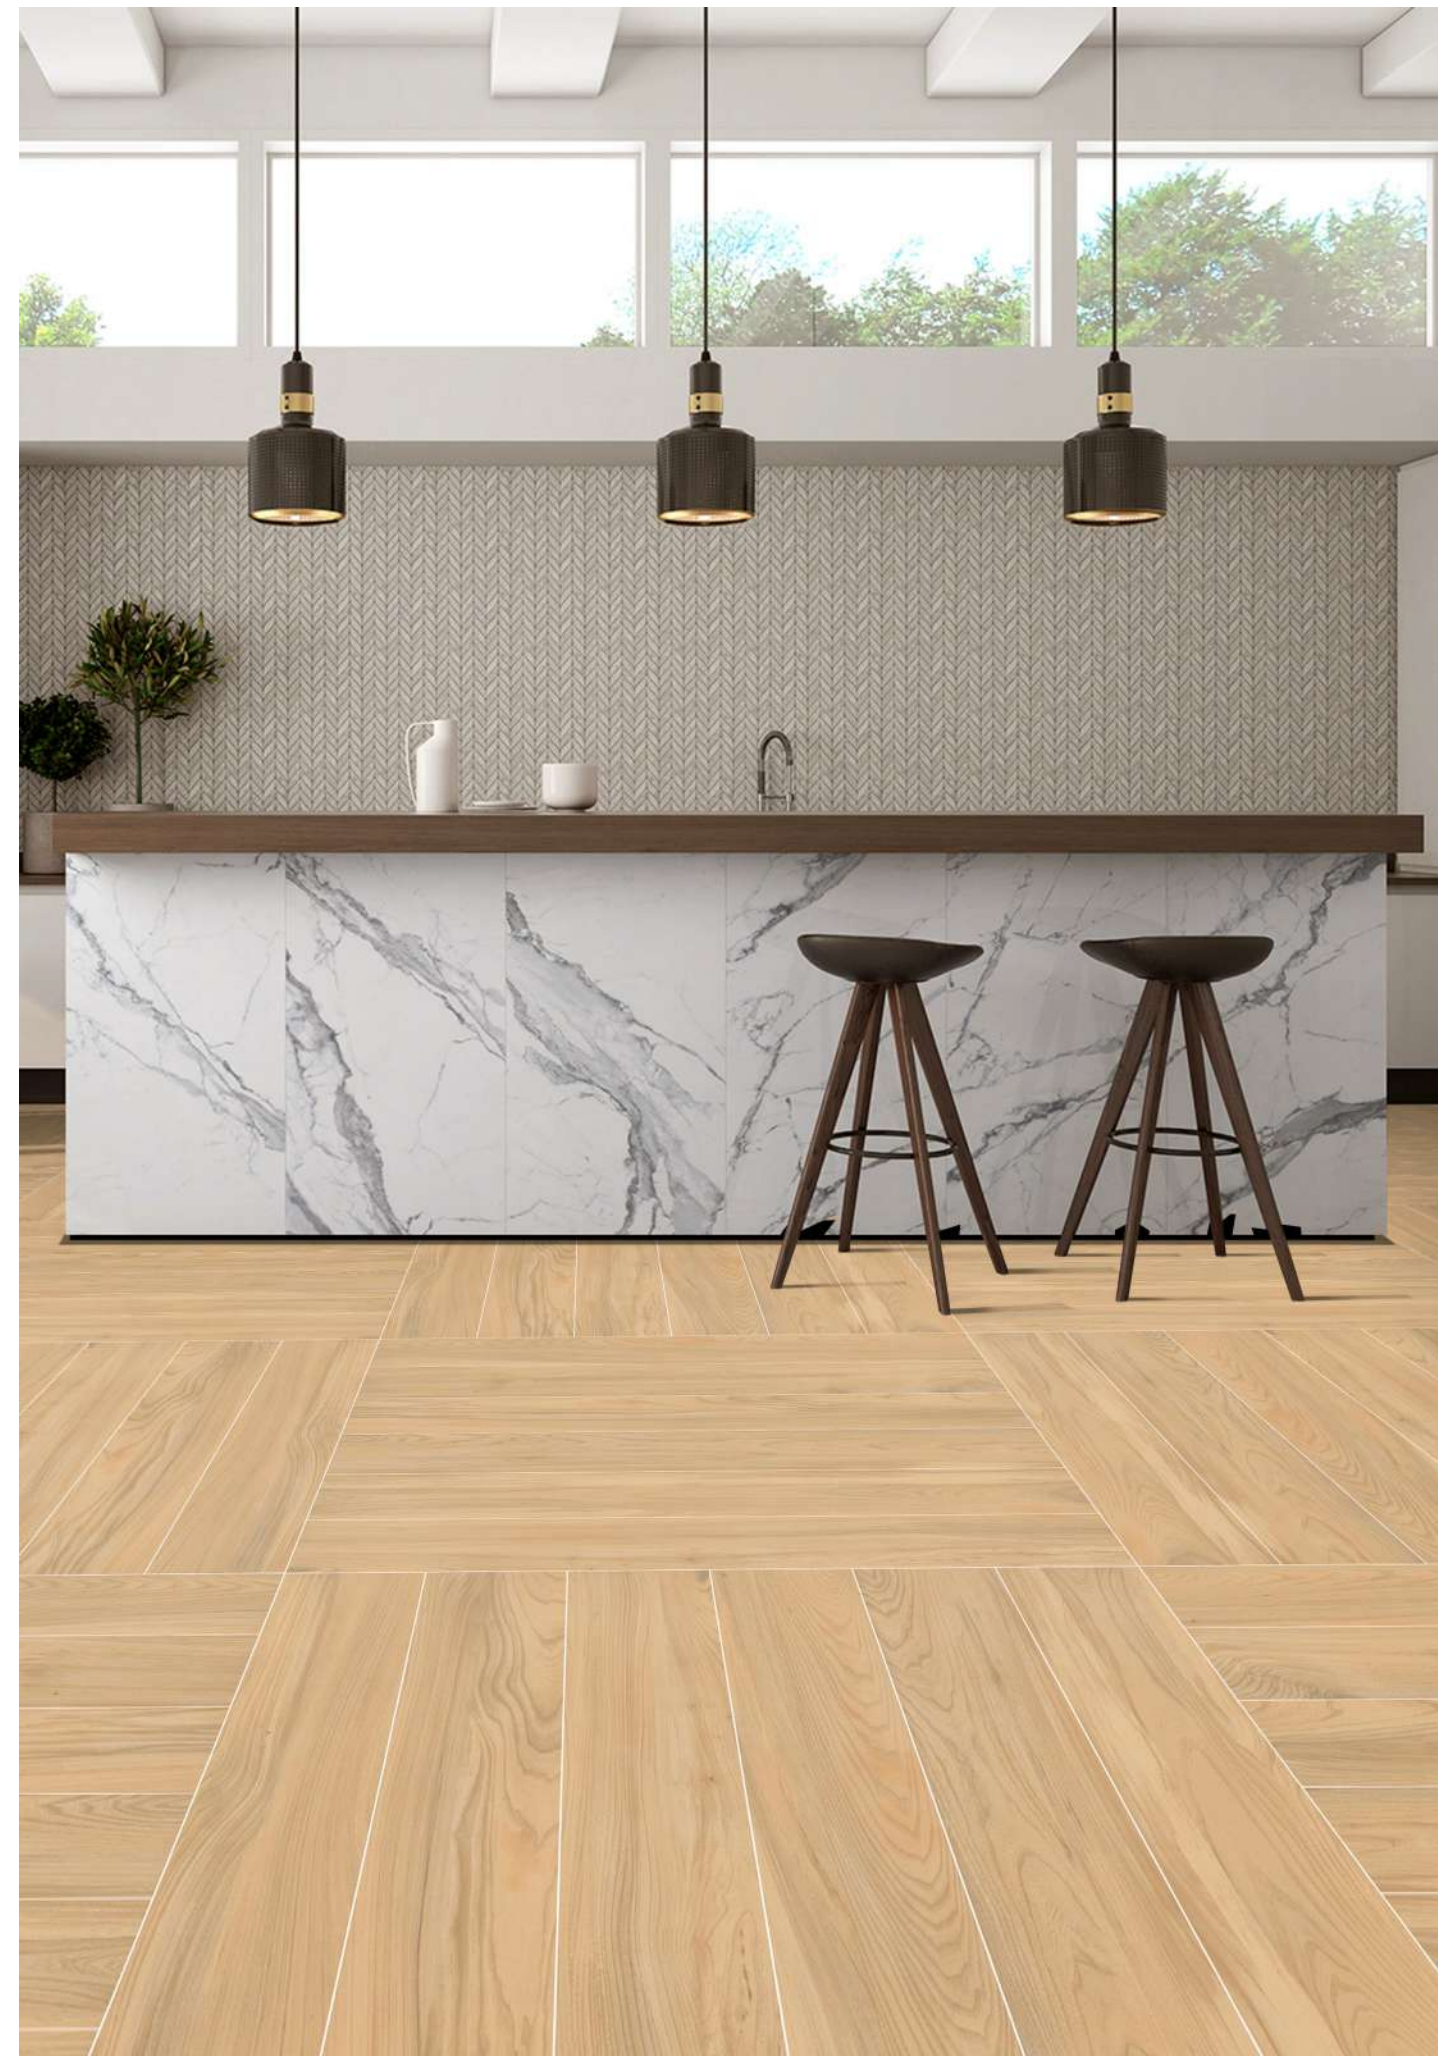

SCAN OR
TOUCH FOR
360

RANDOM -07

SIZE :
200X1200MM
200X1000MM
150X900MM

FINISH :
MATT

SERIES :
WOODEN

200x1200mm