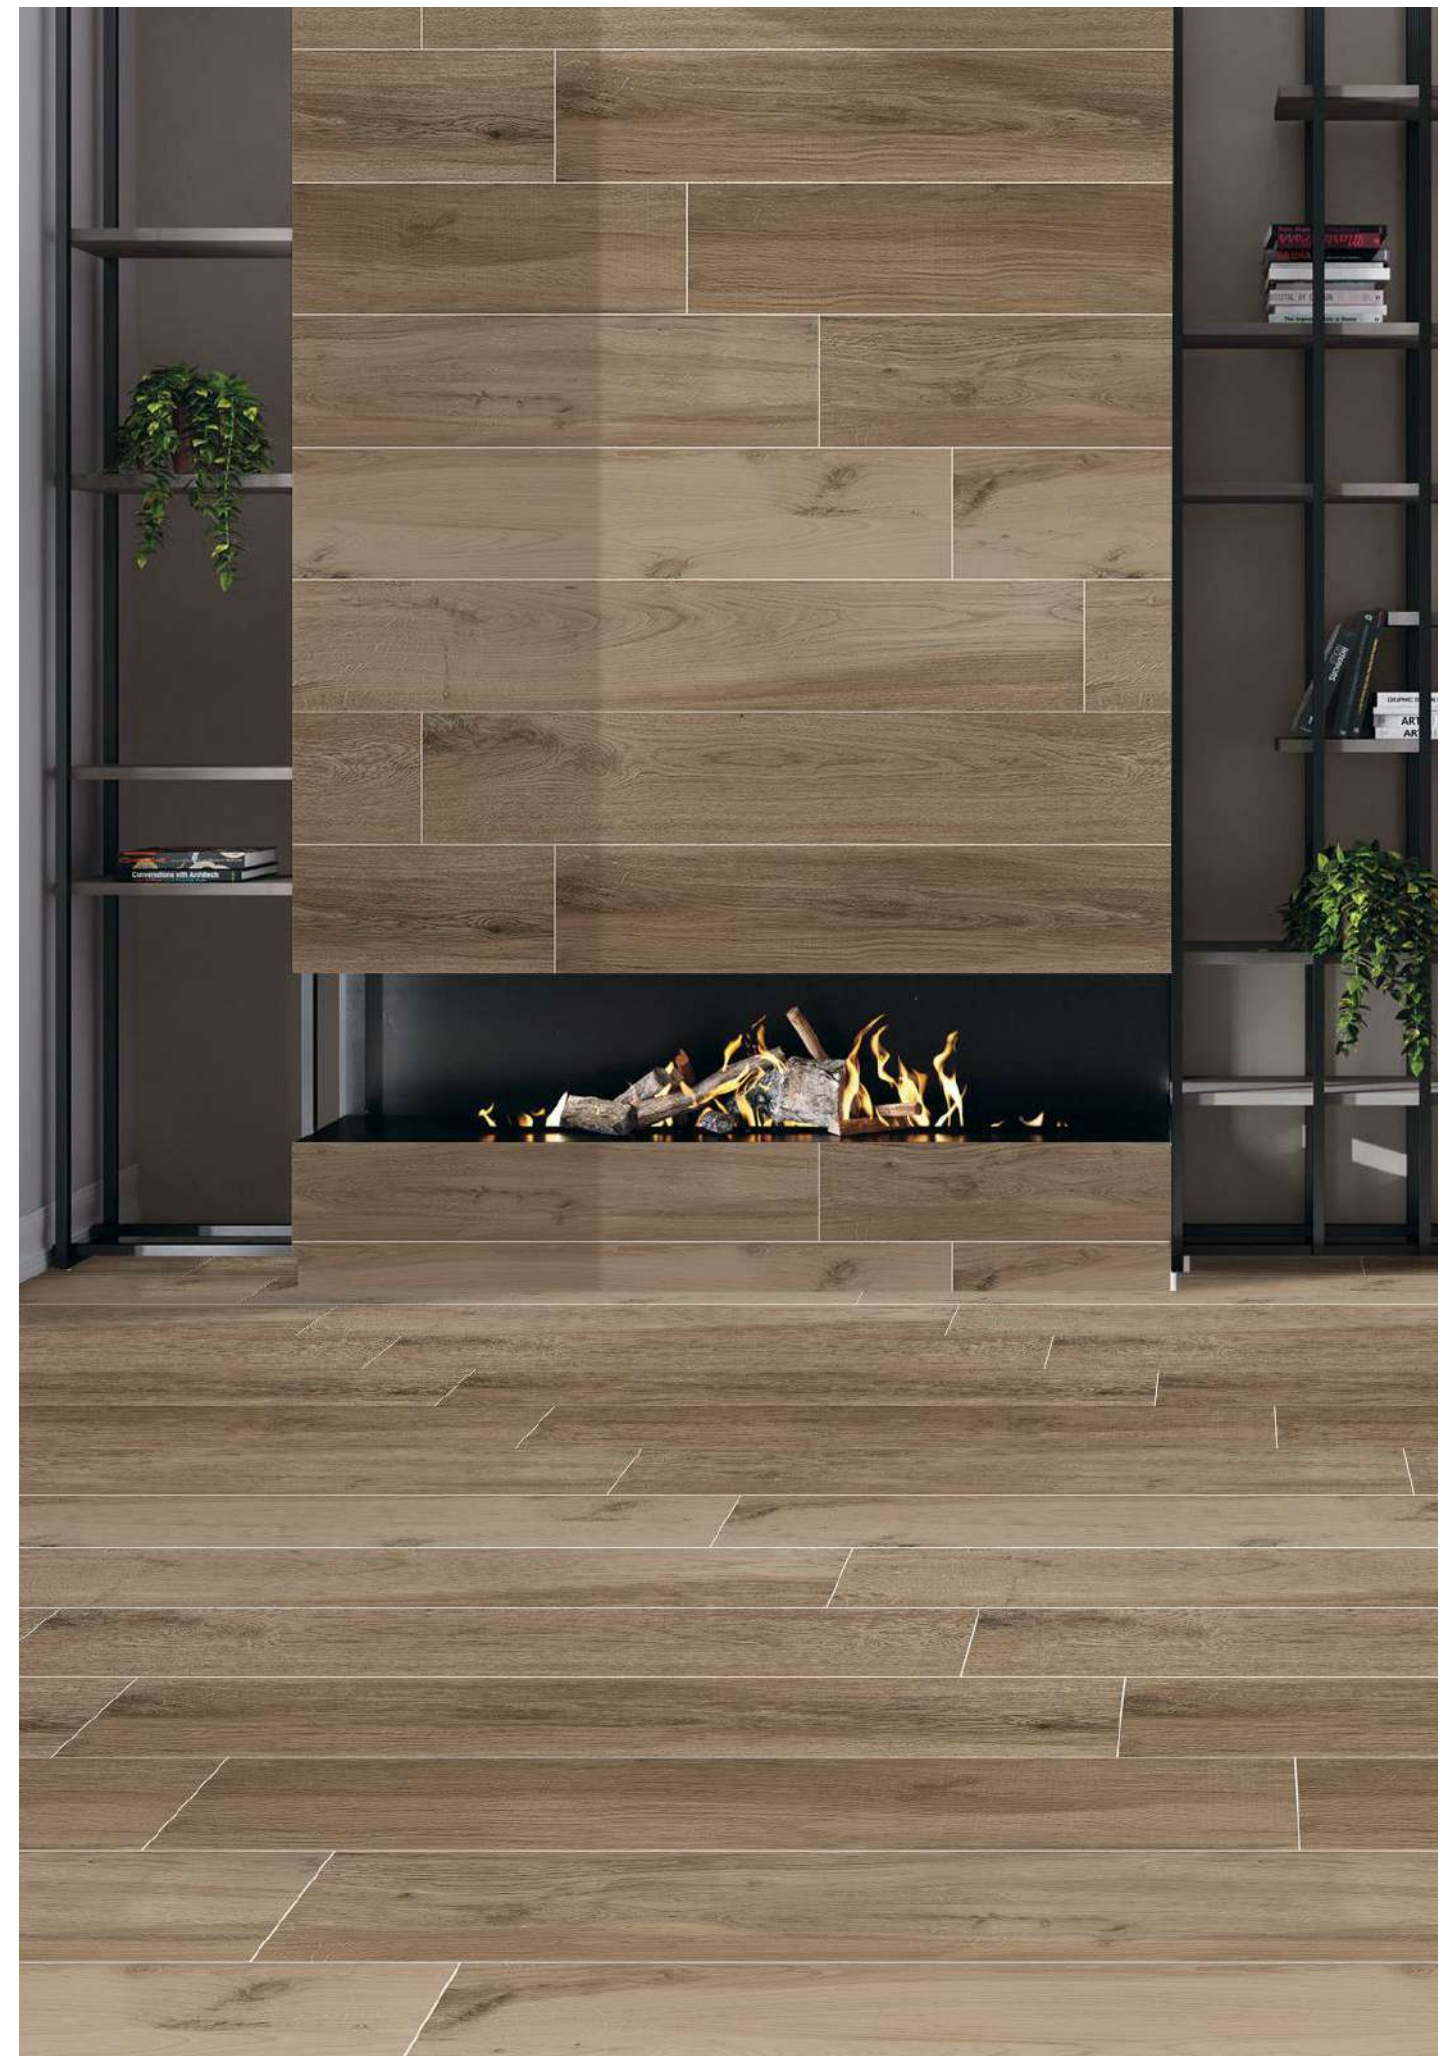

SEPIA PINE

SCAN OR
TOUCH FOR
360

RANDOM -06

SIZE:
200X1200MM
200X1000MM
150X900MM

FINISH:
MATT

SERIES:
WOODEN

200x1200mm

SEPIA PINE