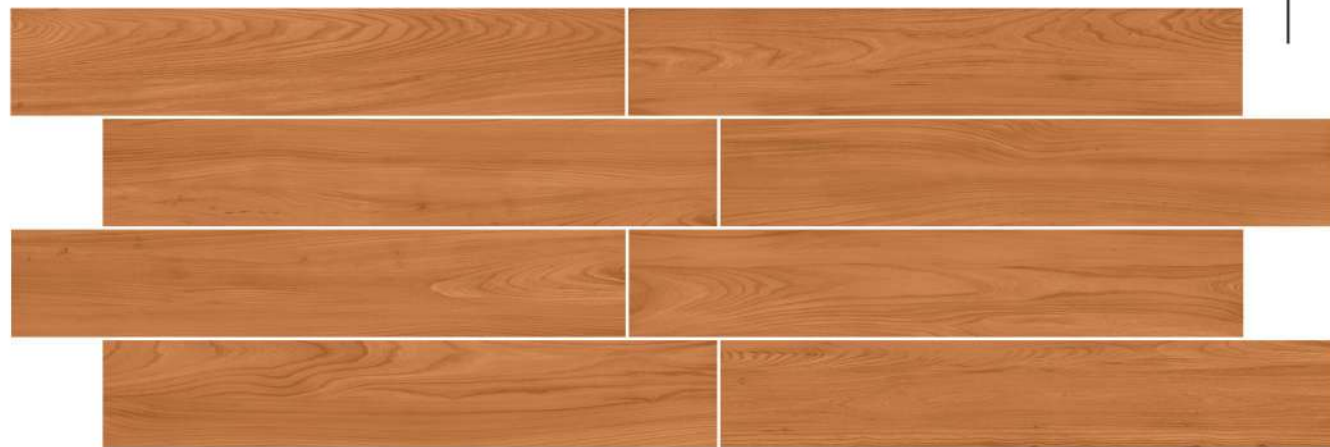

RANDOM -09

SIZE:
200X1200MM
200X1000MM
150X900MM

FINISH:
MATT

SERIES:
WOODEN

200x1200mm