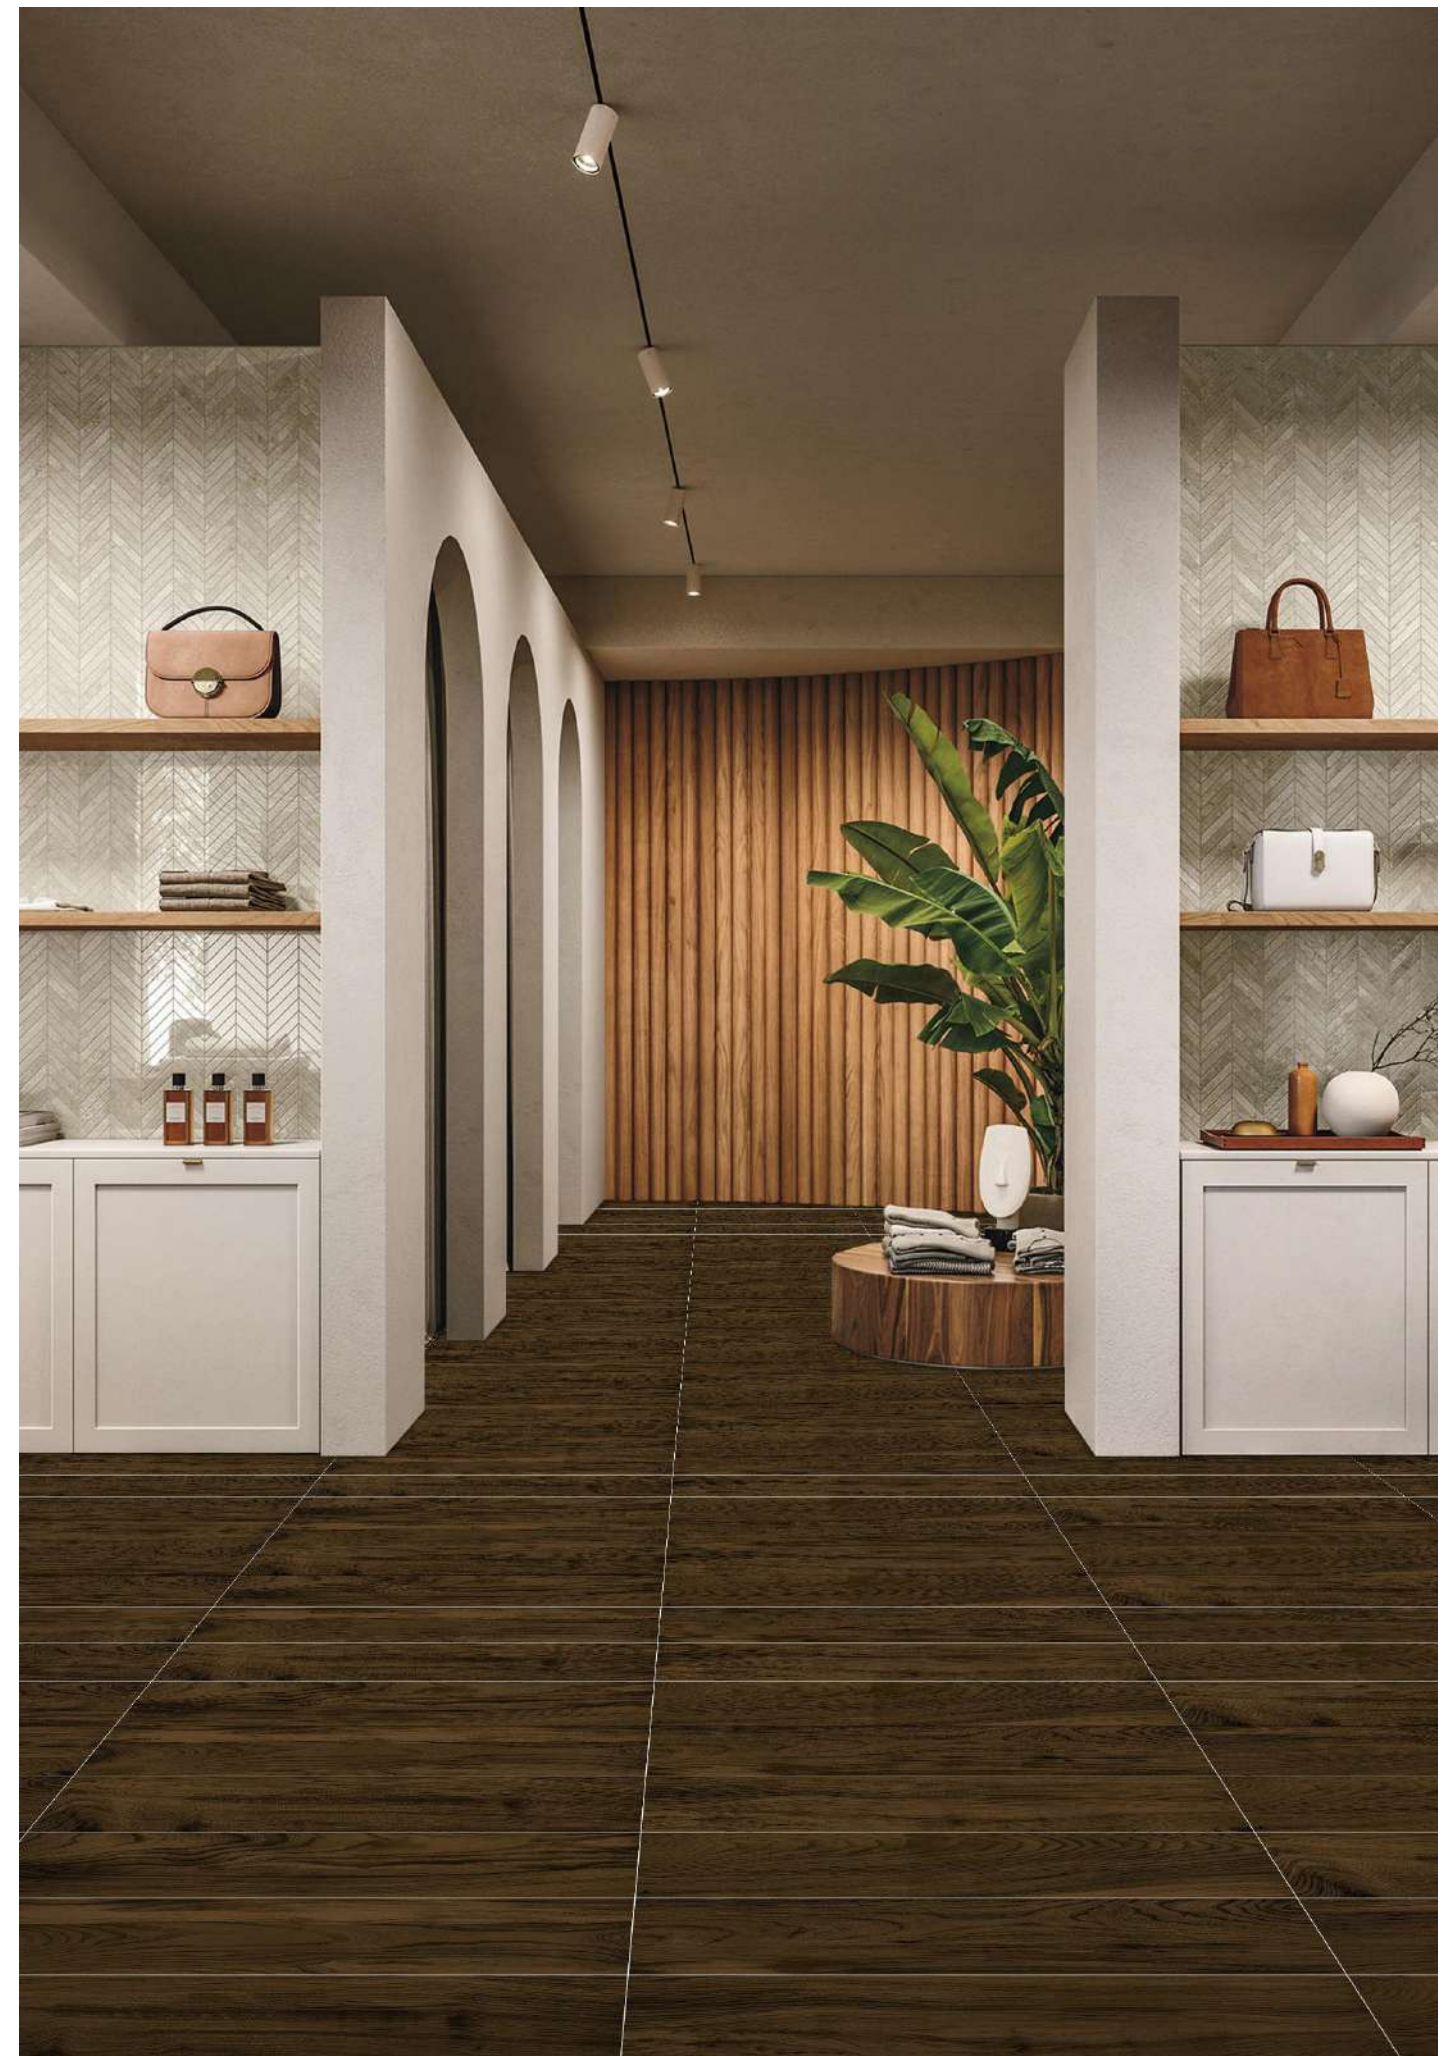

REDON PINE

REDON WENGE

SCAN OR
TOUCH FOR
360°

RANDOM -07

200x1200mm

SIZE:
200X1200MM
200X1000MM
150X900MM

FINISH:
MATT

SERIES:
WOODEN