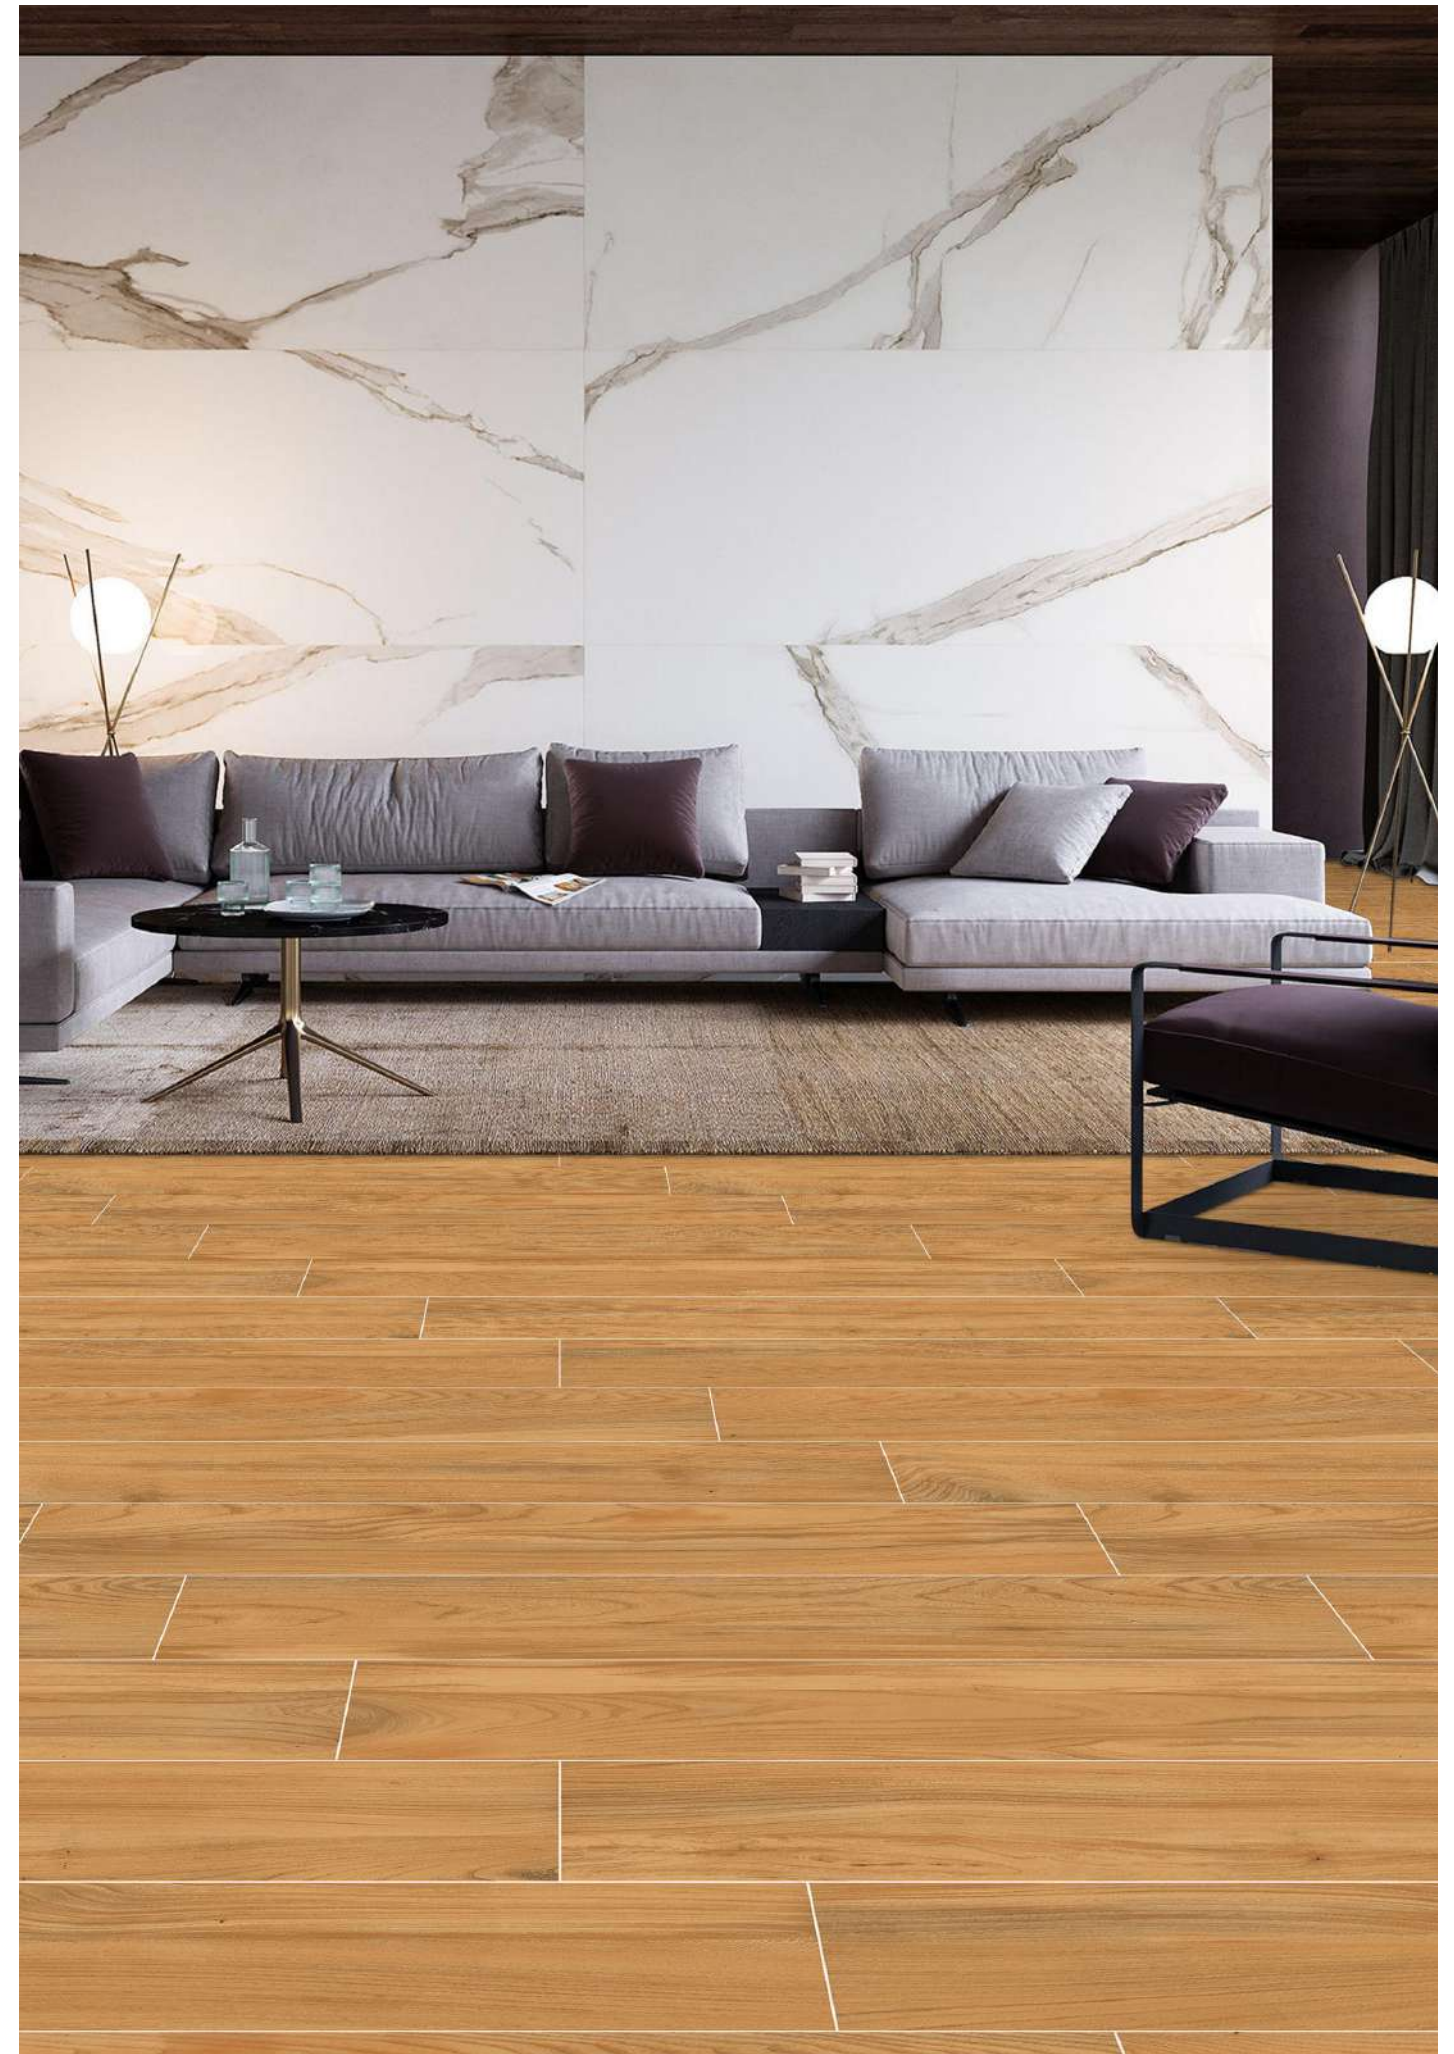

REDON BEIGE

BACK TO INDEX