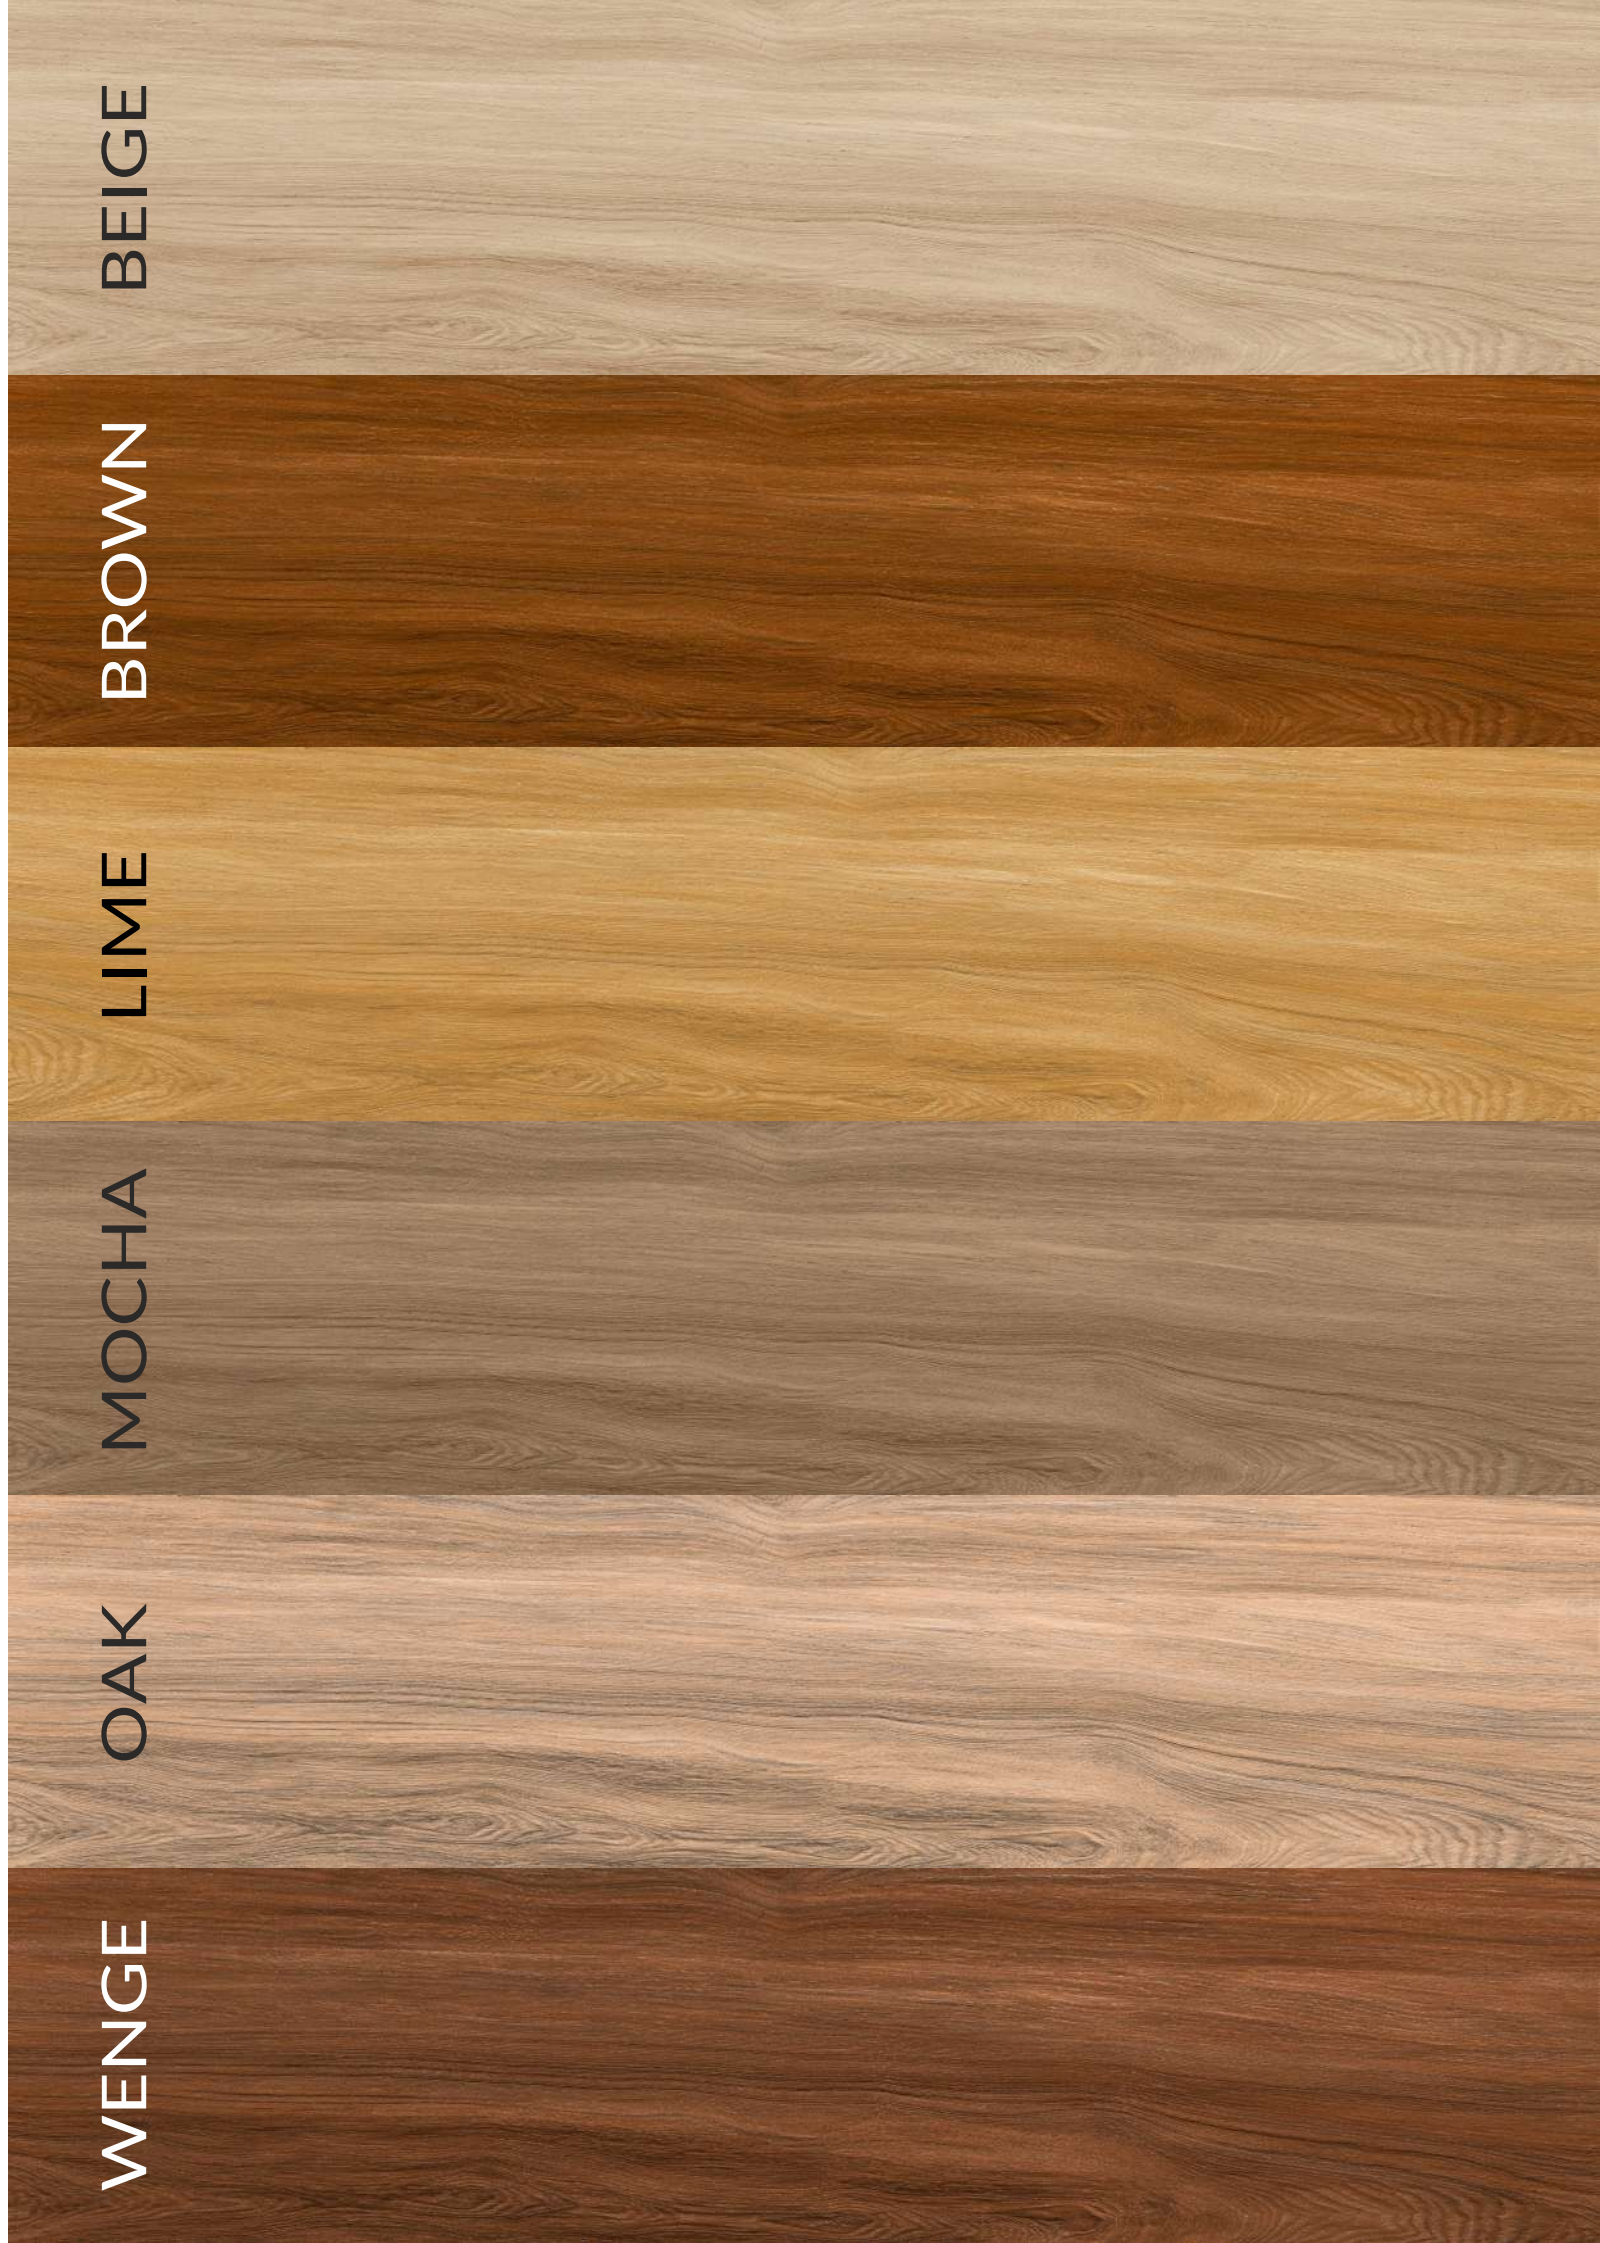

# ARTICO SERIES

WENGE

OAK

MOCHA

LIME

BROWN

BEIGE

ALPINE VERDE