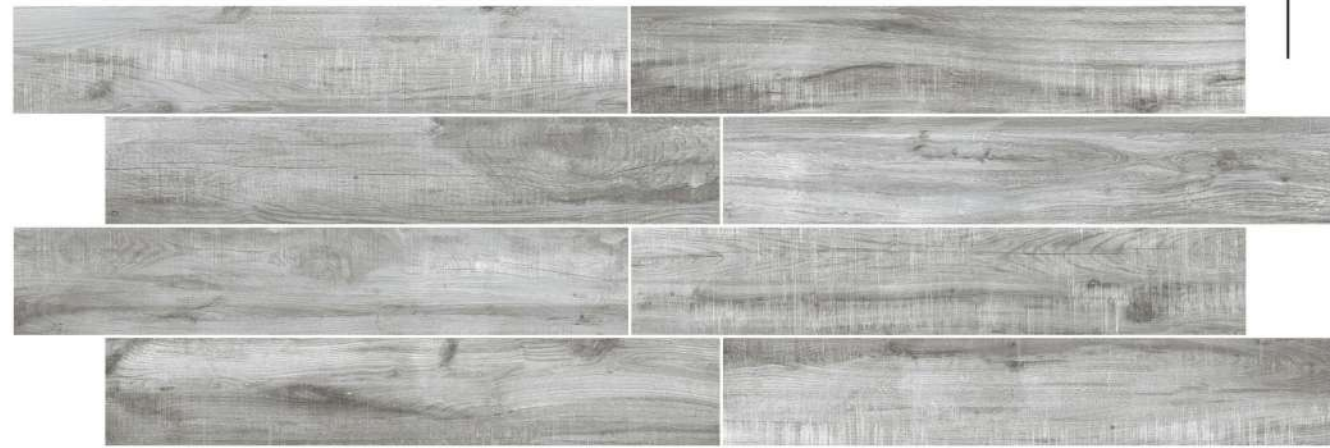

ROYAL GREY

SCAN OR
TOUCH FOR
360°

RANDOM -10

ROYAL LIME

SCAN OR
TOUCH FOR
360°

RANDOM -07

SIZE:
200X1200MM
200X1000MM
150X900MM

FINISH:
MATT

SERIES:
WOODEN

200x1200mm