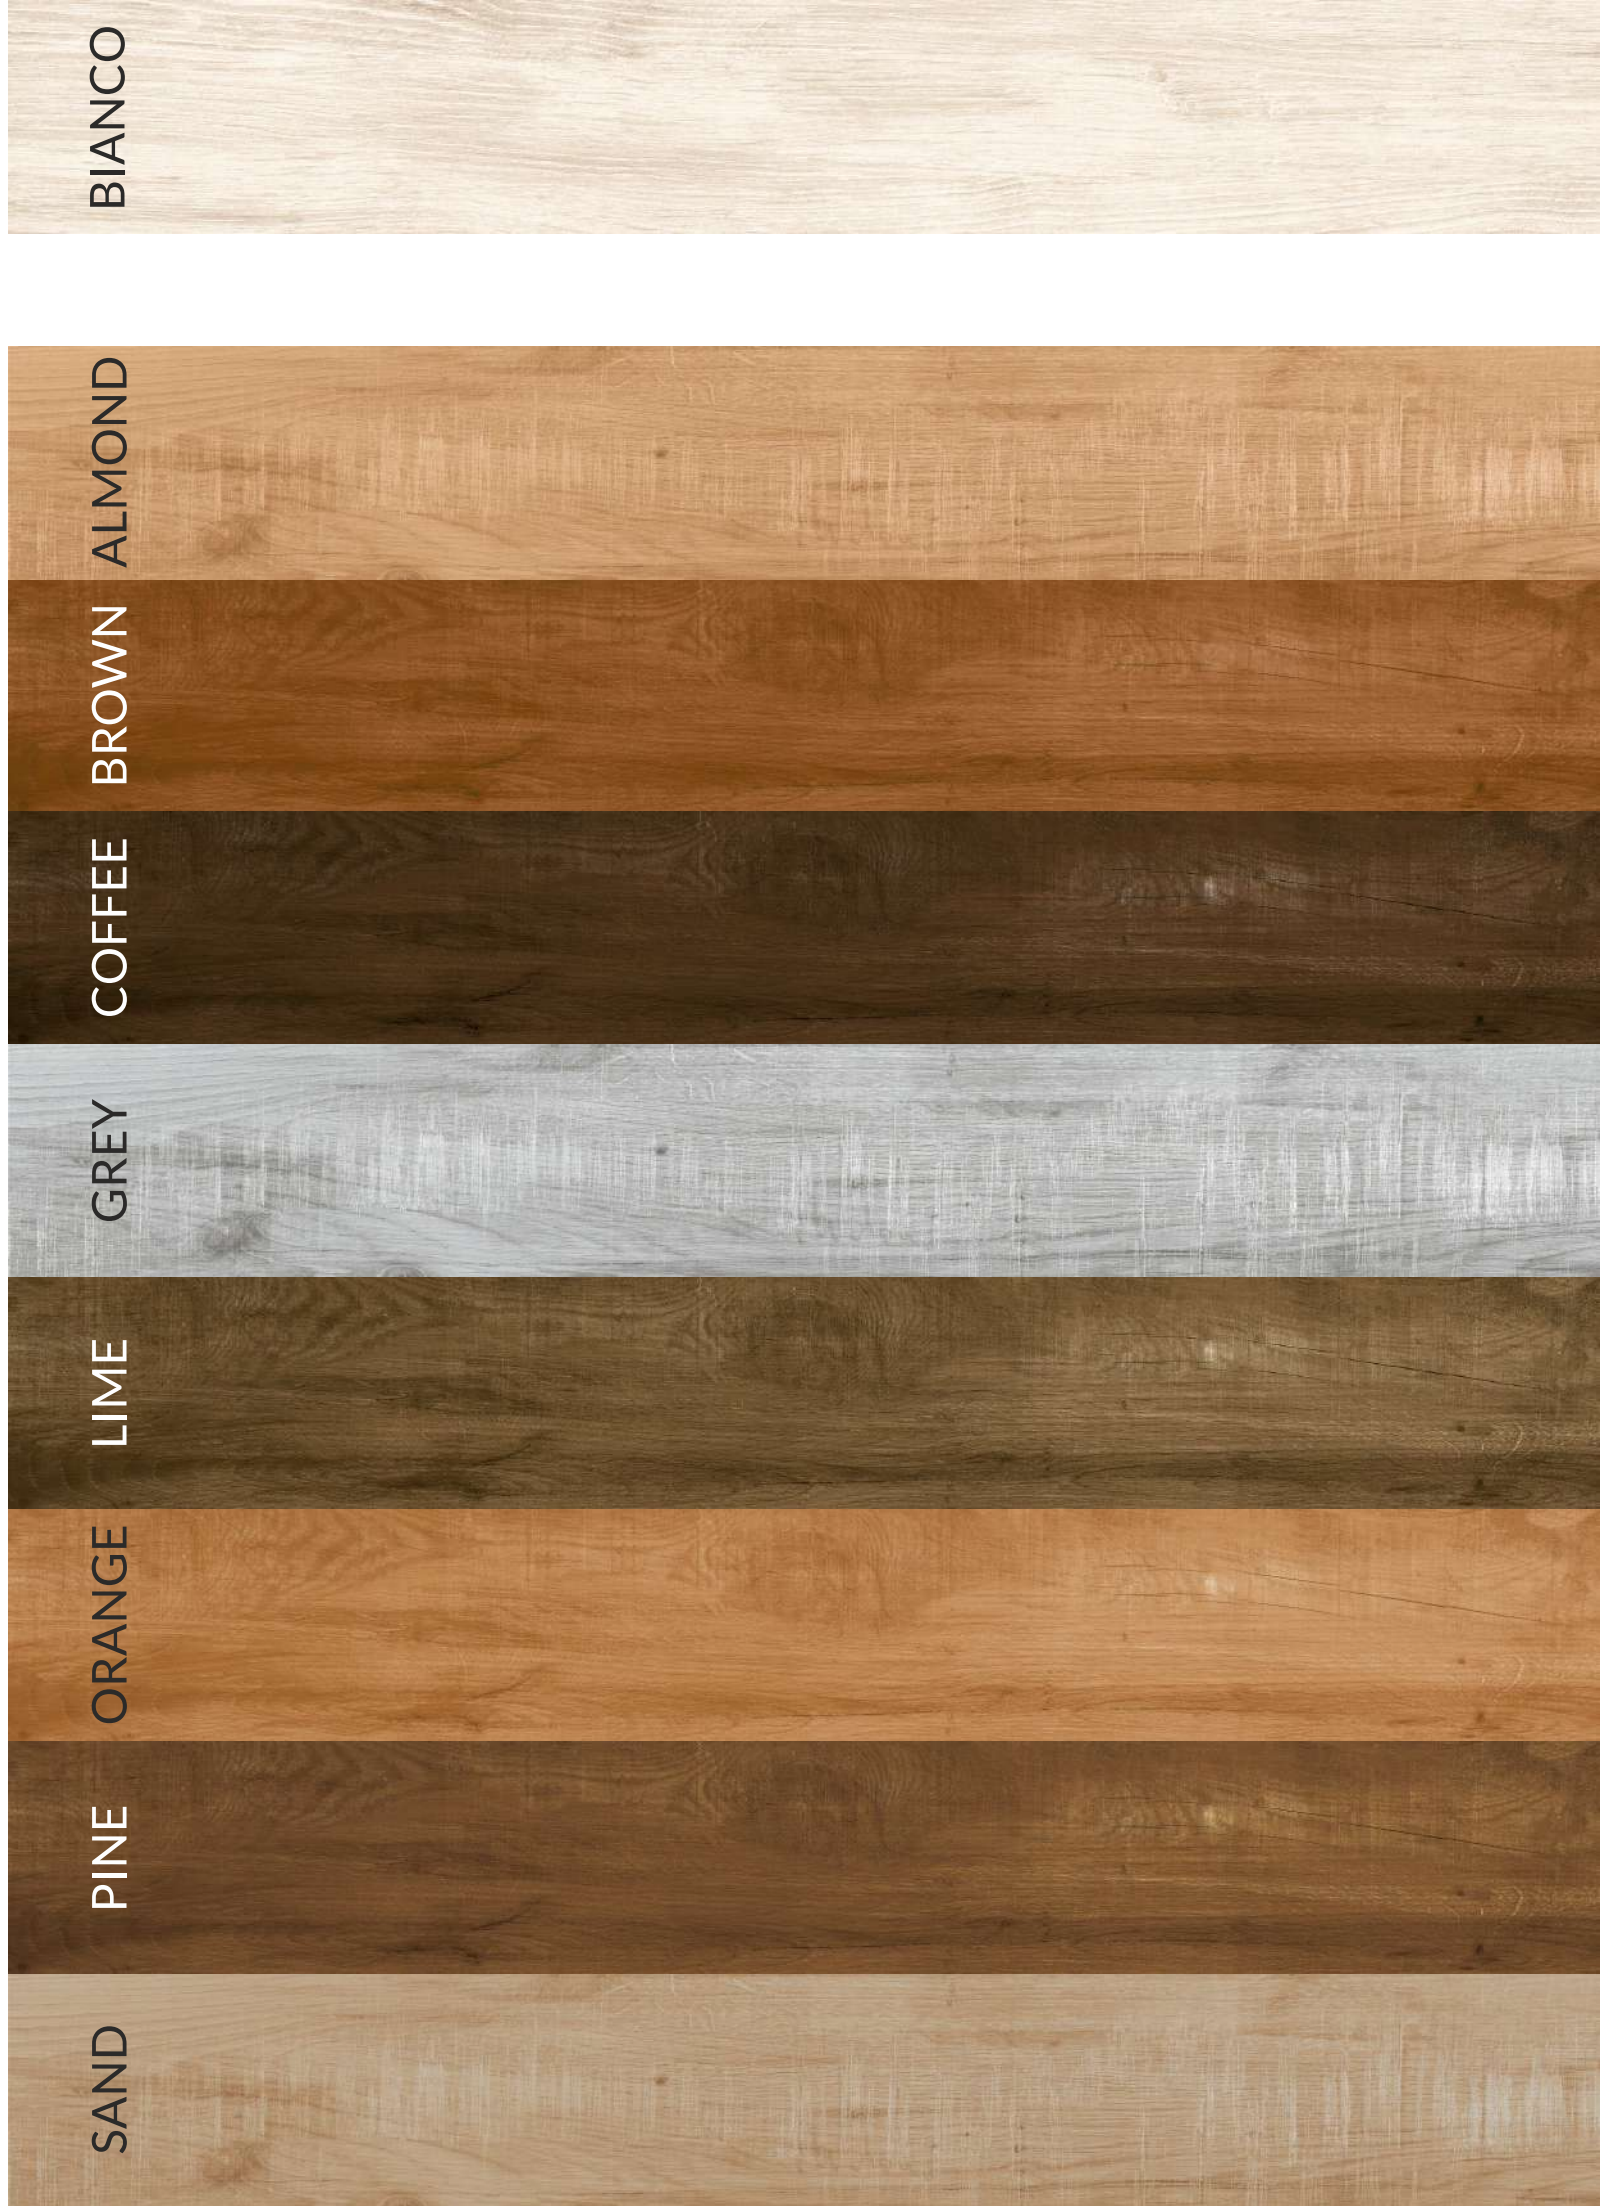

KRIPTO  
SERIES

BIANCO

HEMLOCK  
SERIES

PINE

HARVEST  
SERIES

BROWN

HARLEM SERIES

NATURAL  
BROWN

# ROYAL SERIES

PIERRE  
WOOD  
SERIES

SAND

PINE

ORANGE

LIME

GREY

COFFEE

BROWN

ALMOND

BIANCO

**PIERRE WOOD  
BIANCO**

SCAN OR  
TOUCH FOR  
360°

RANDOM -10

**ROYAL ALMOND**

SCAN OR  
TOUCH FOR  
360°