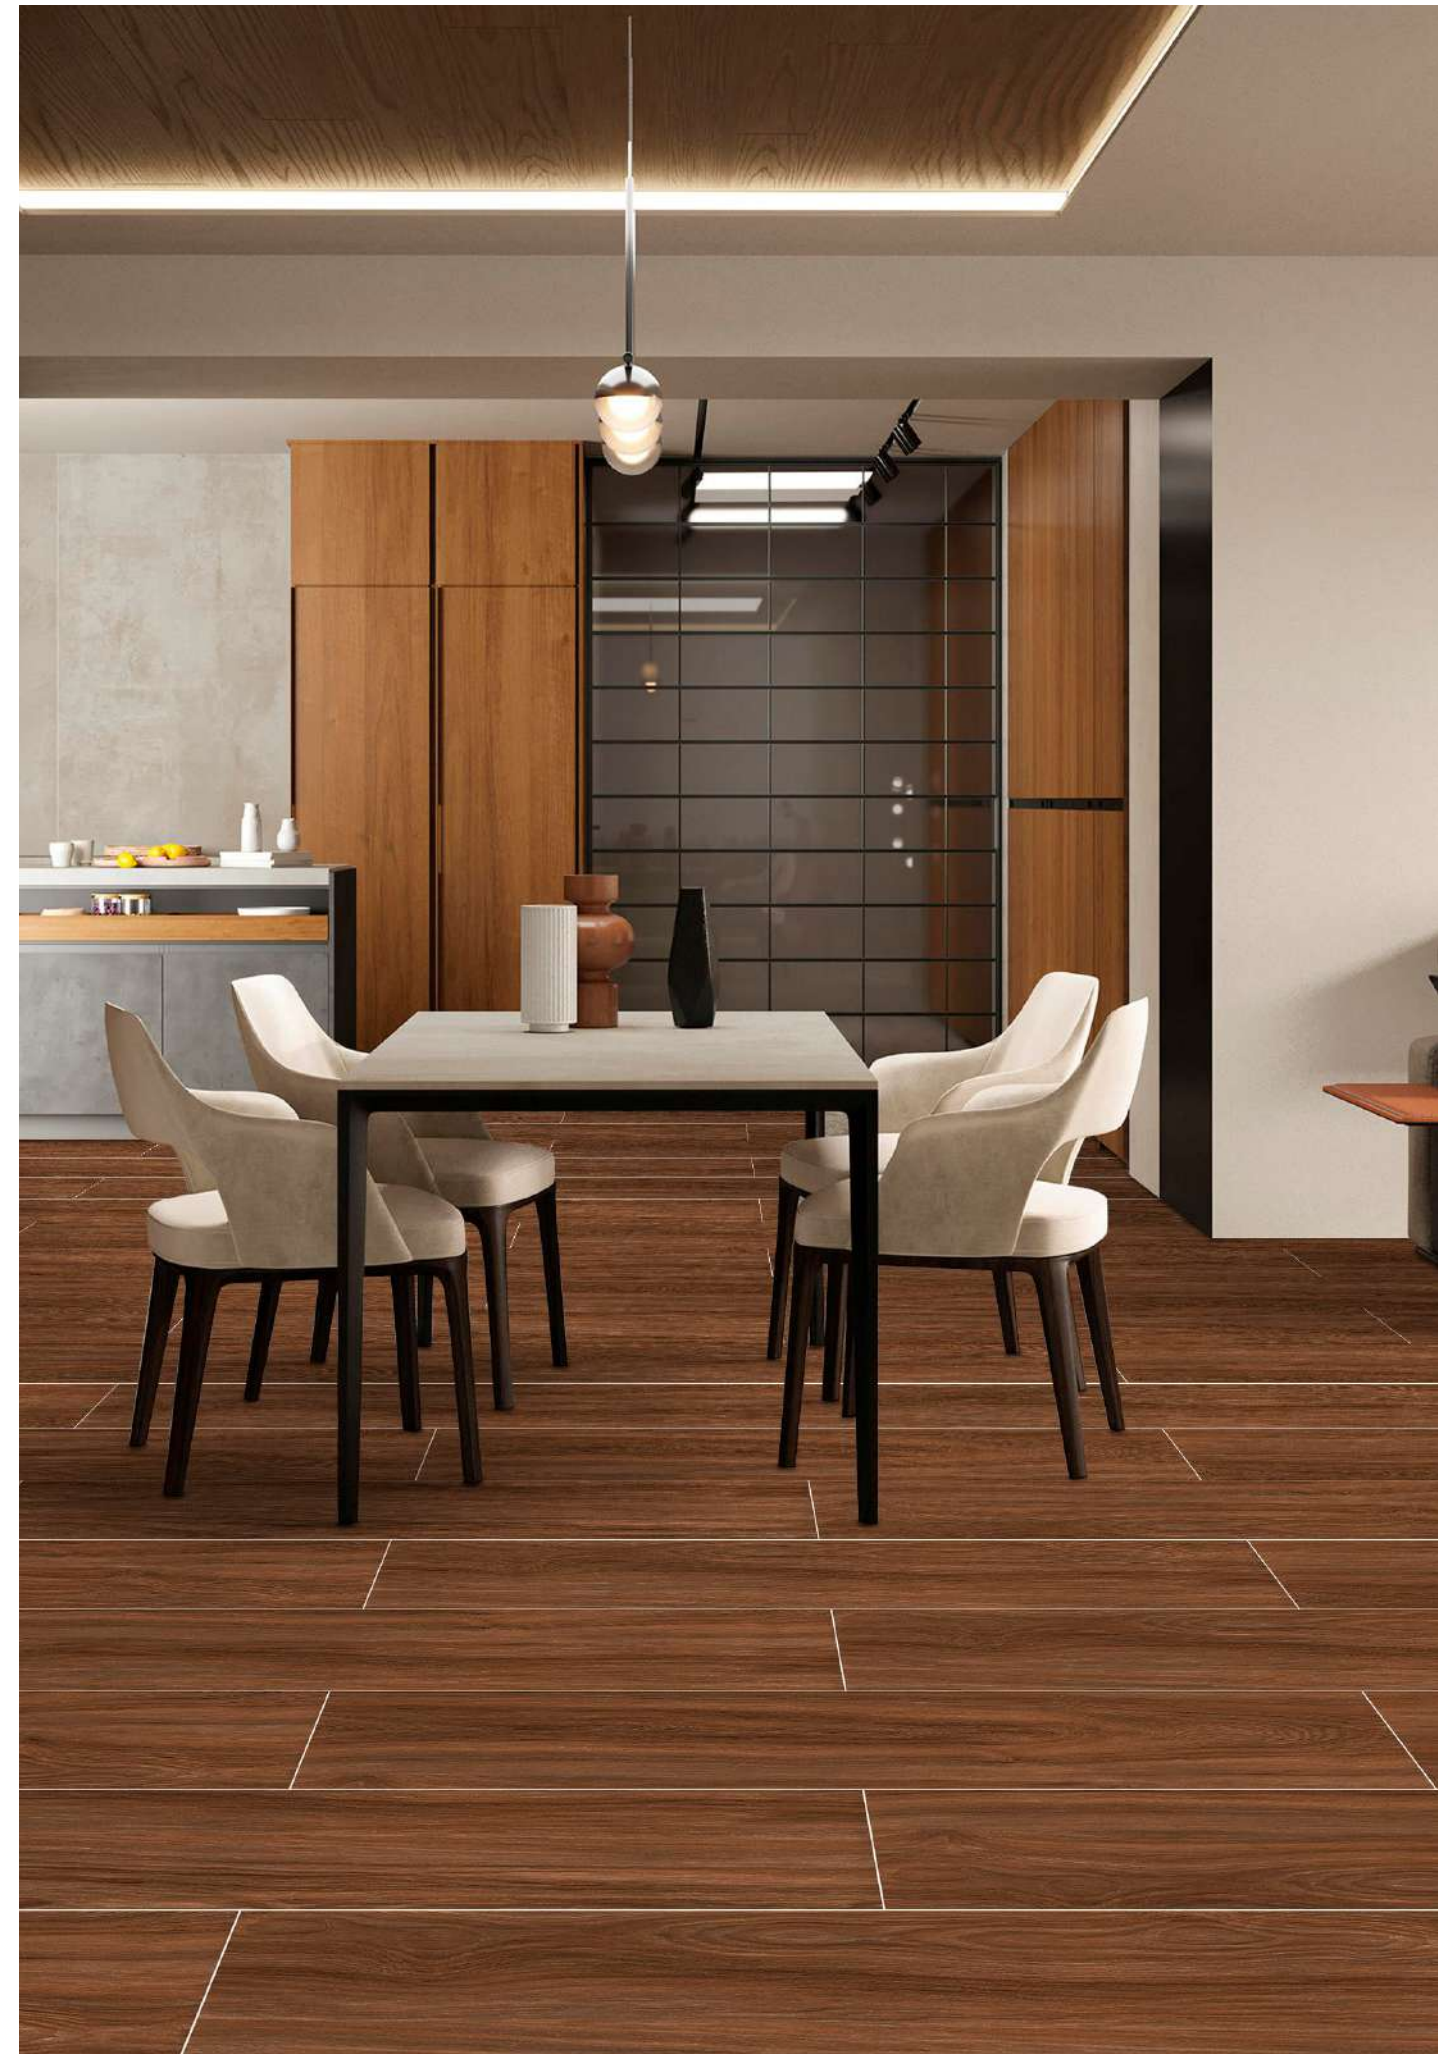

RANDOM -06

SCAN OR  
TOUCH FOR  
360

AUTOM BROWN

RANDOM -10

SIZE:  
200X1200MM  
200X1000MM  
150X900MM

FINISH:  
MATT

SERIES:  
WOODEN

200x1200mm