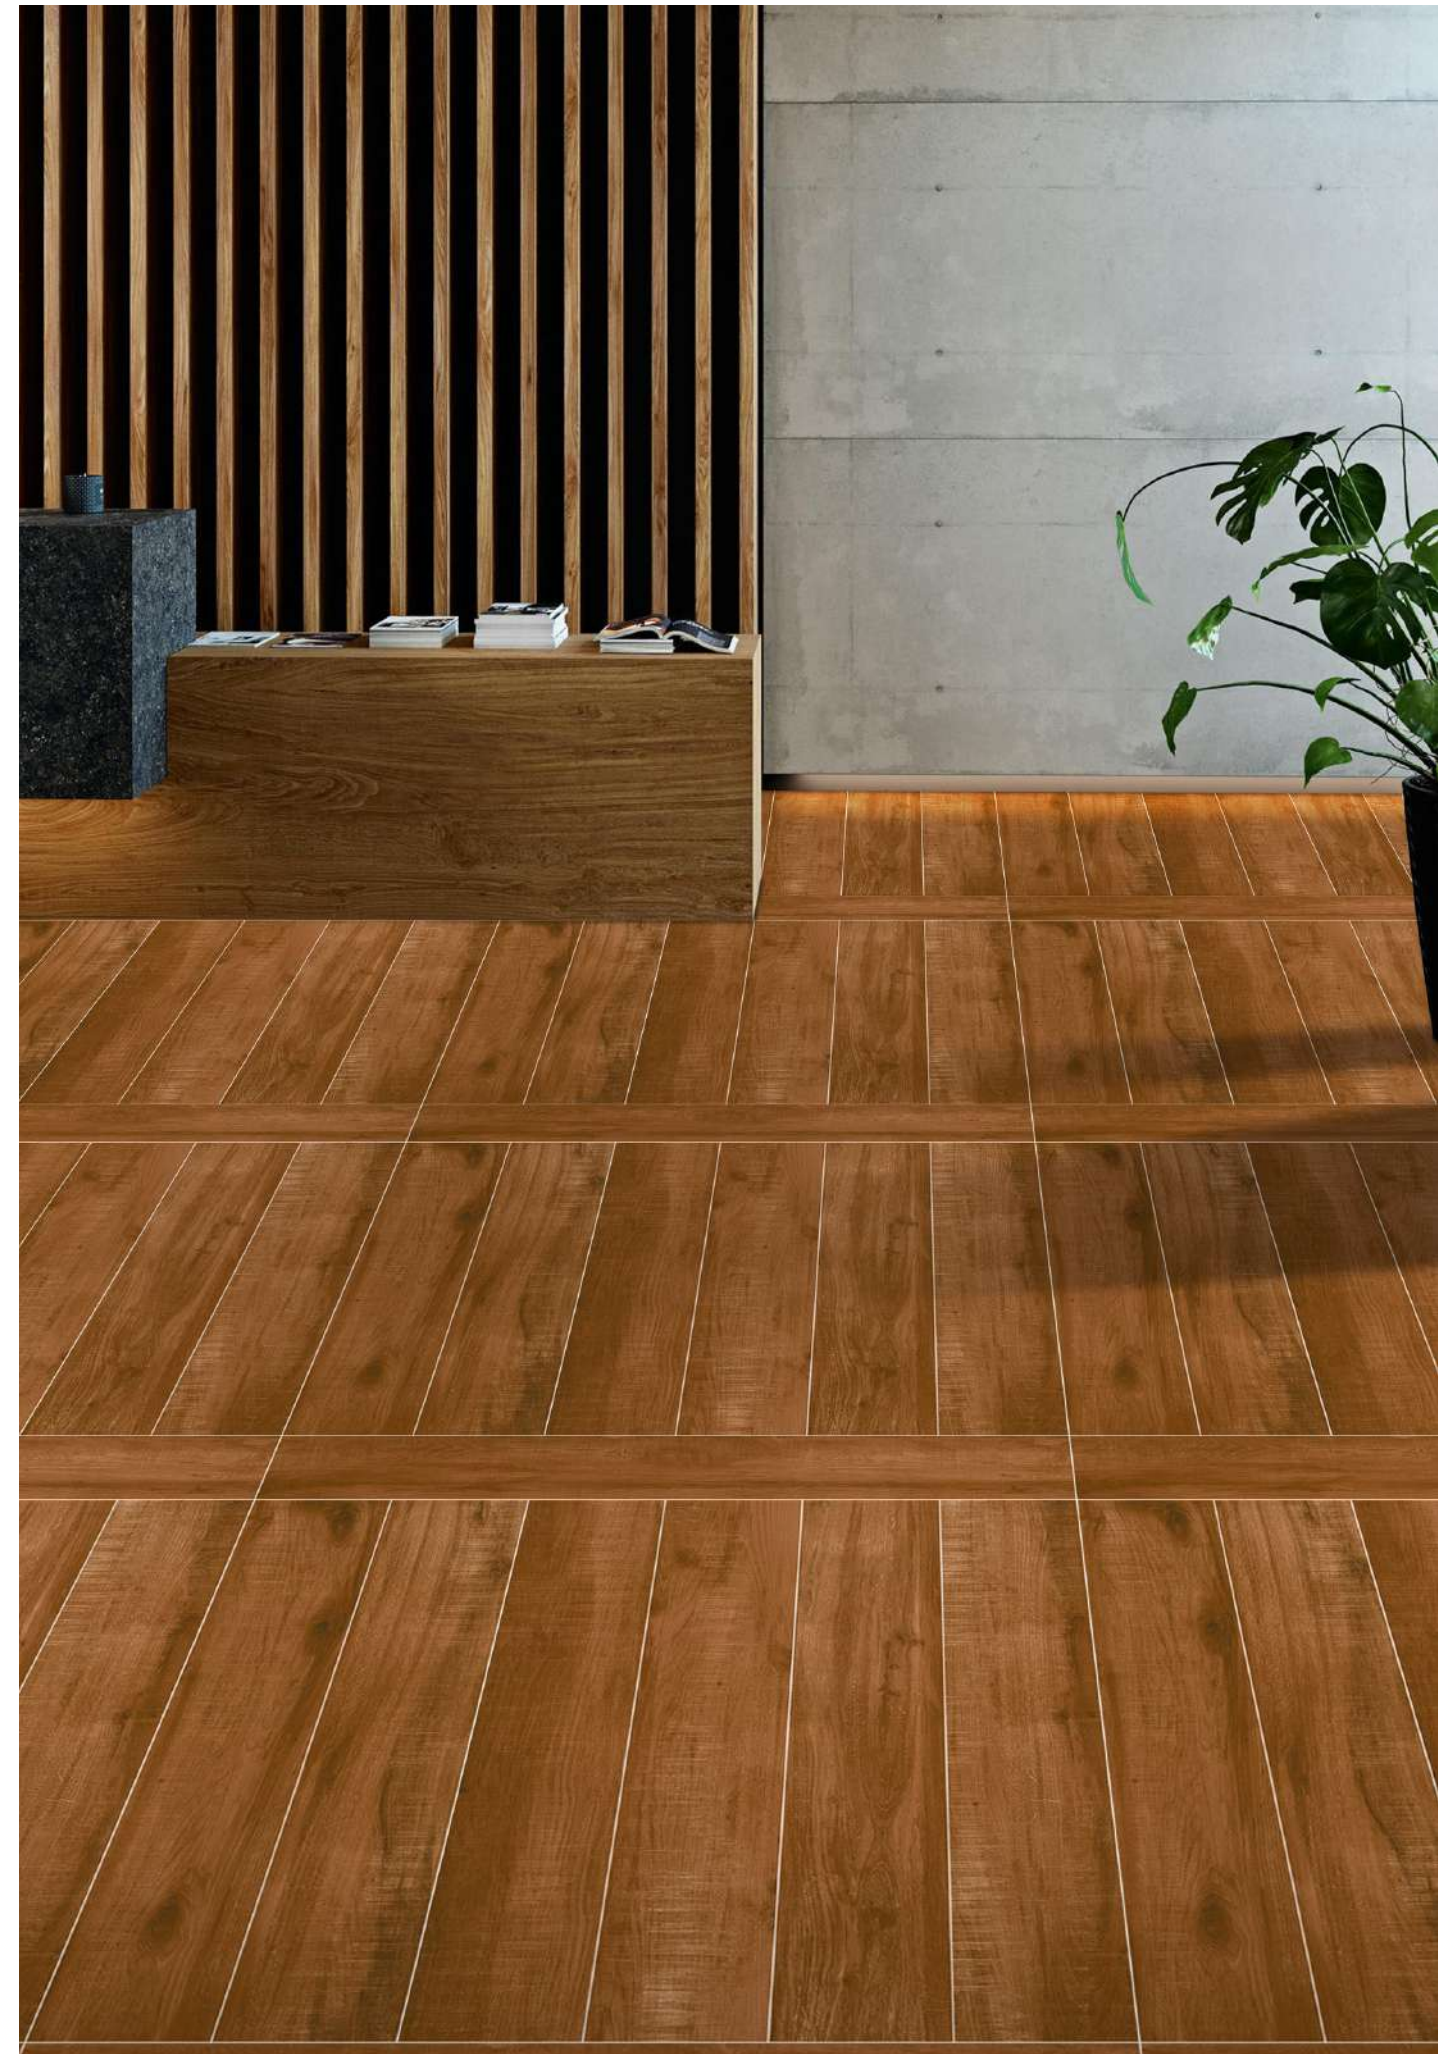

RANDOM -07

ROYAL COFFEE

SCAN OR  
TOUCH FOR  
360

RANDOM -07

SIZE:  
200X1200MM  
200X1000MM  
150X900MM

FINISH:  
MATT

SERIES:  
WOODEN

200x1200mm