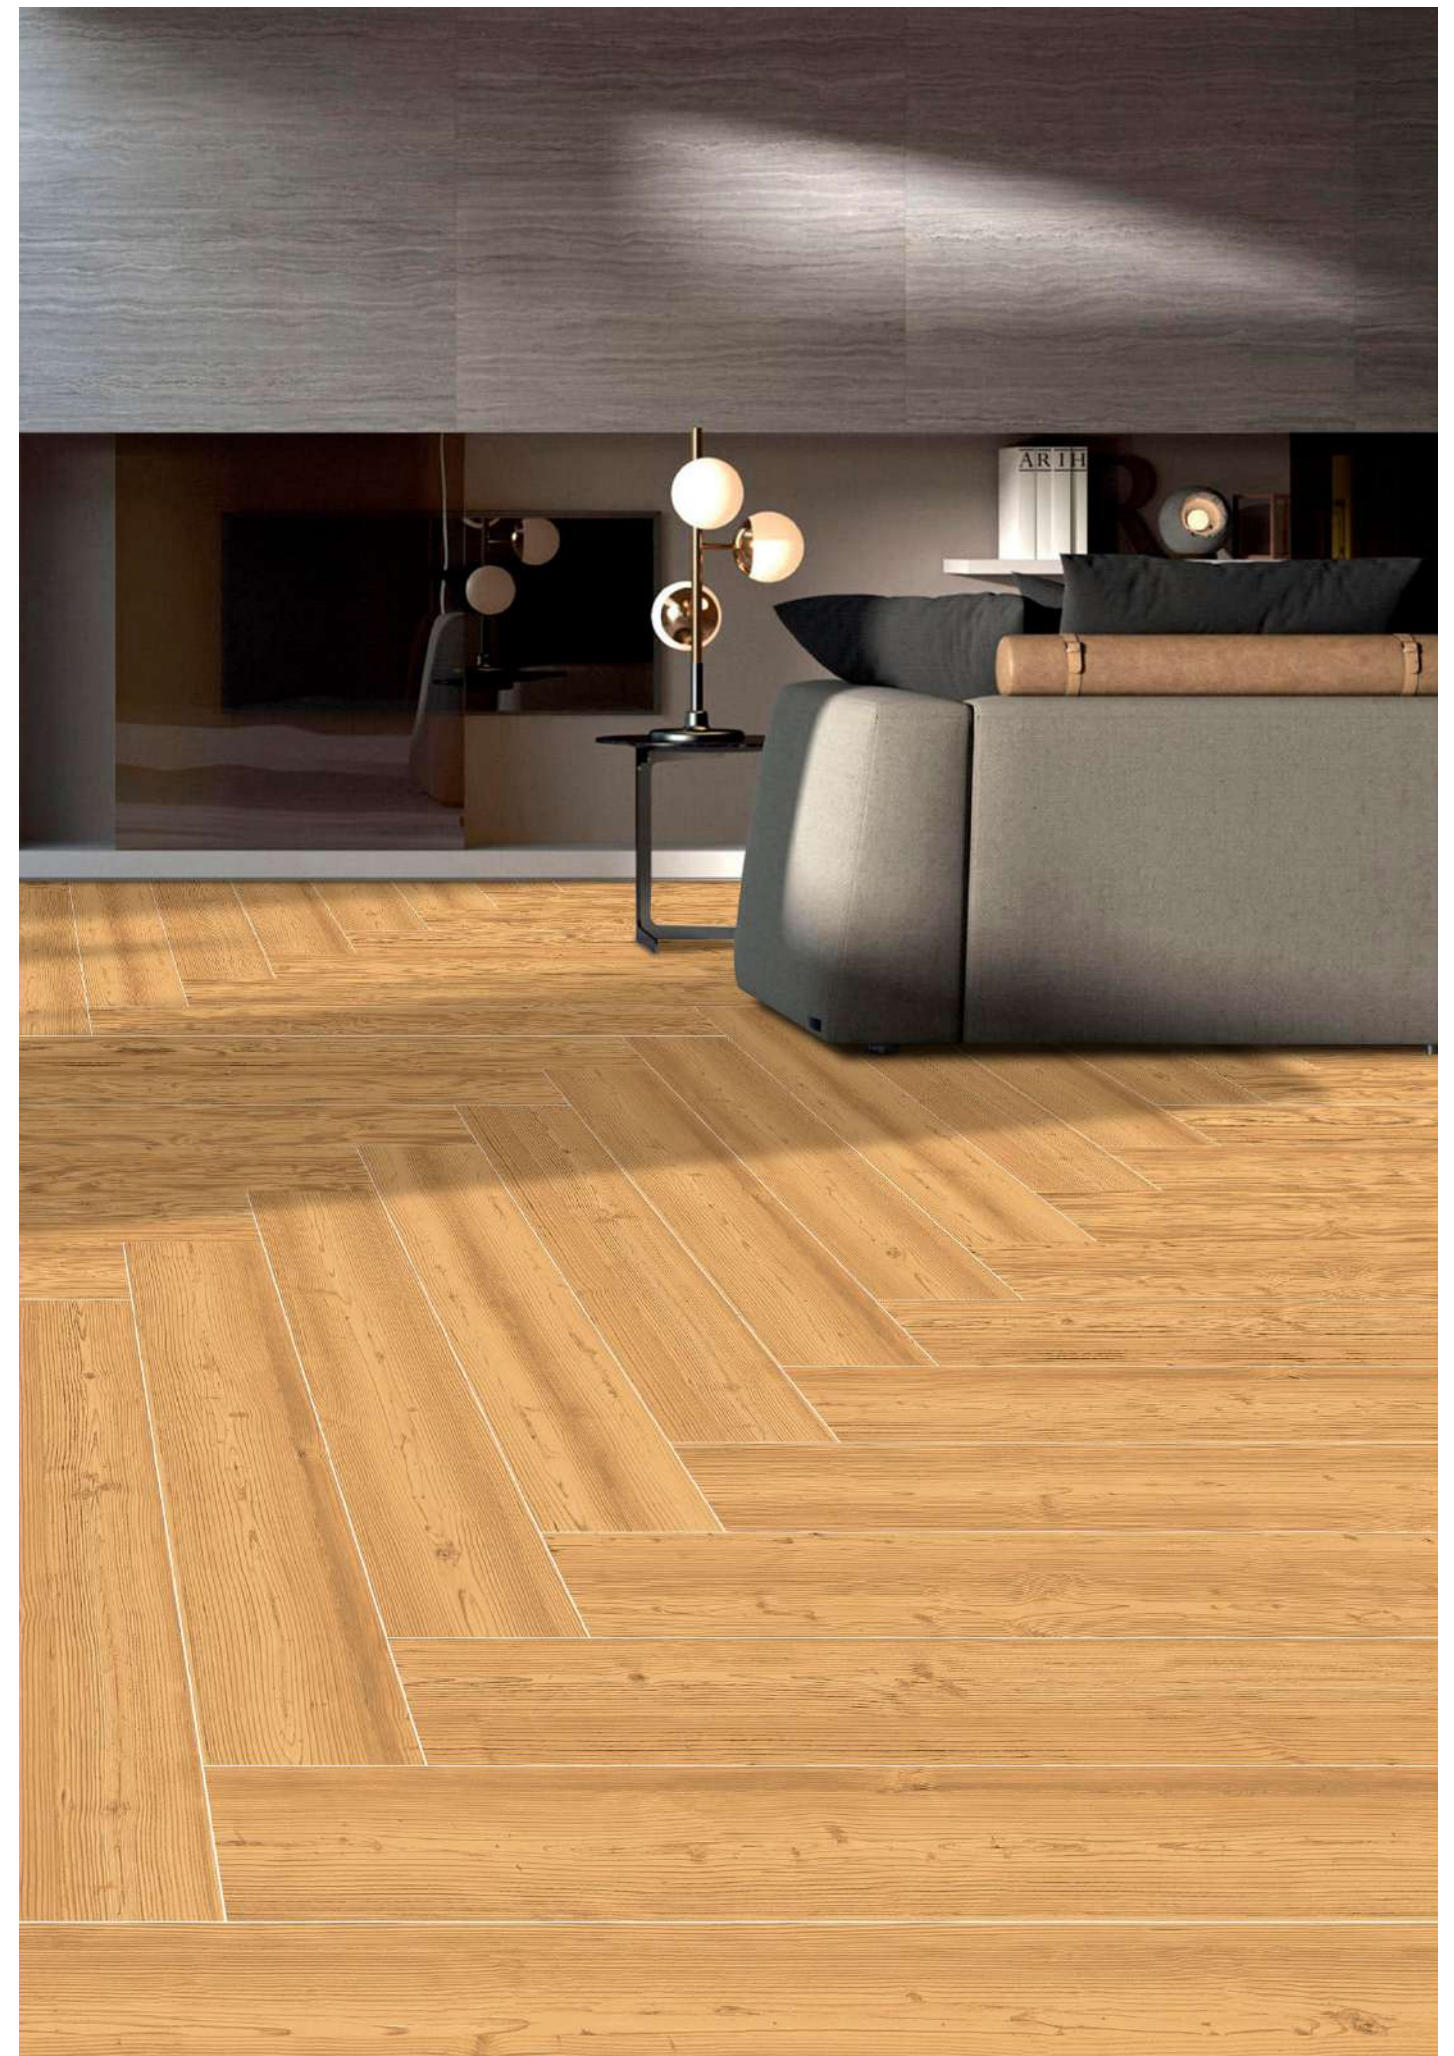

CARAMEL YELLOW

[BACK TO INDEX](#)