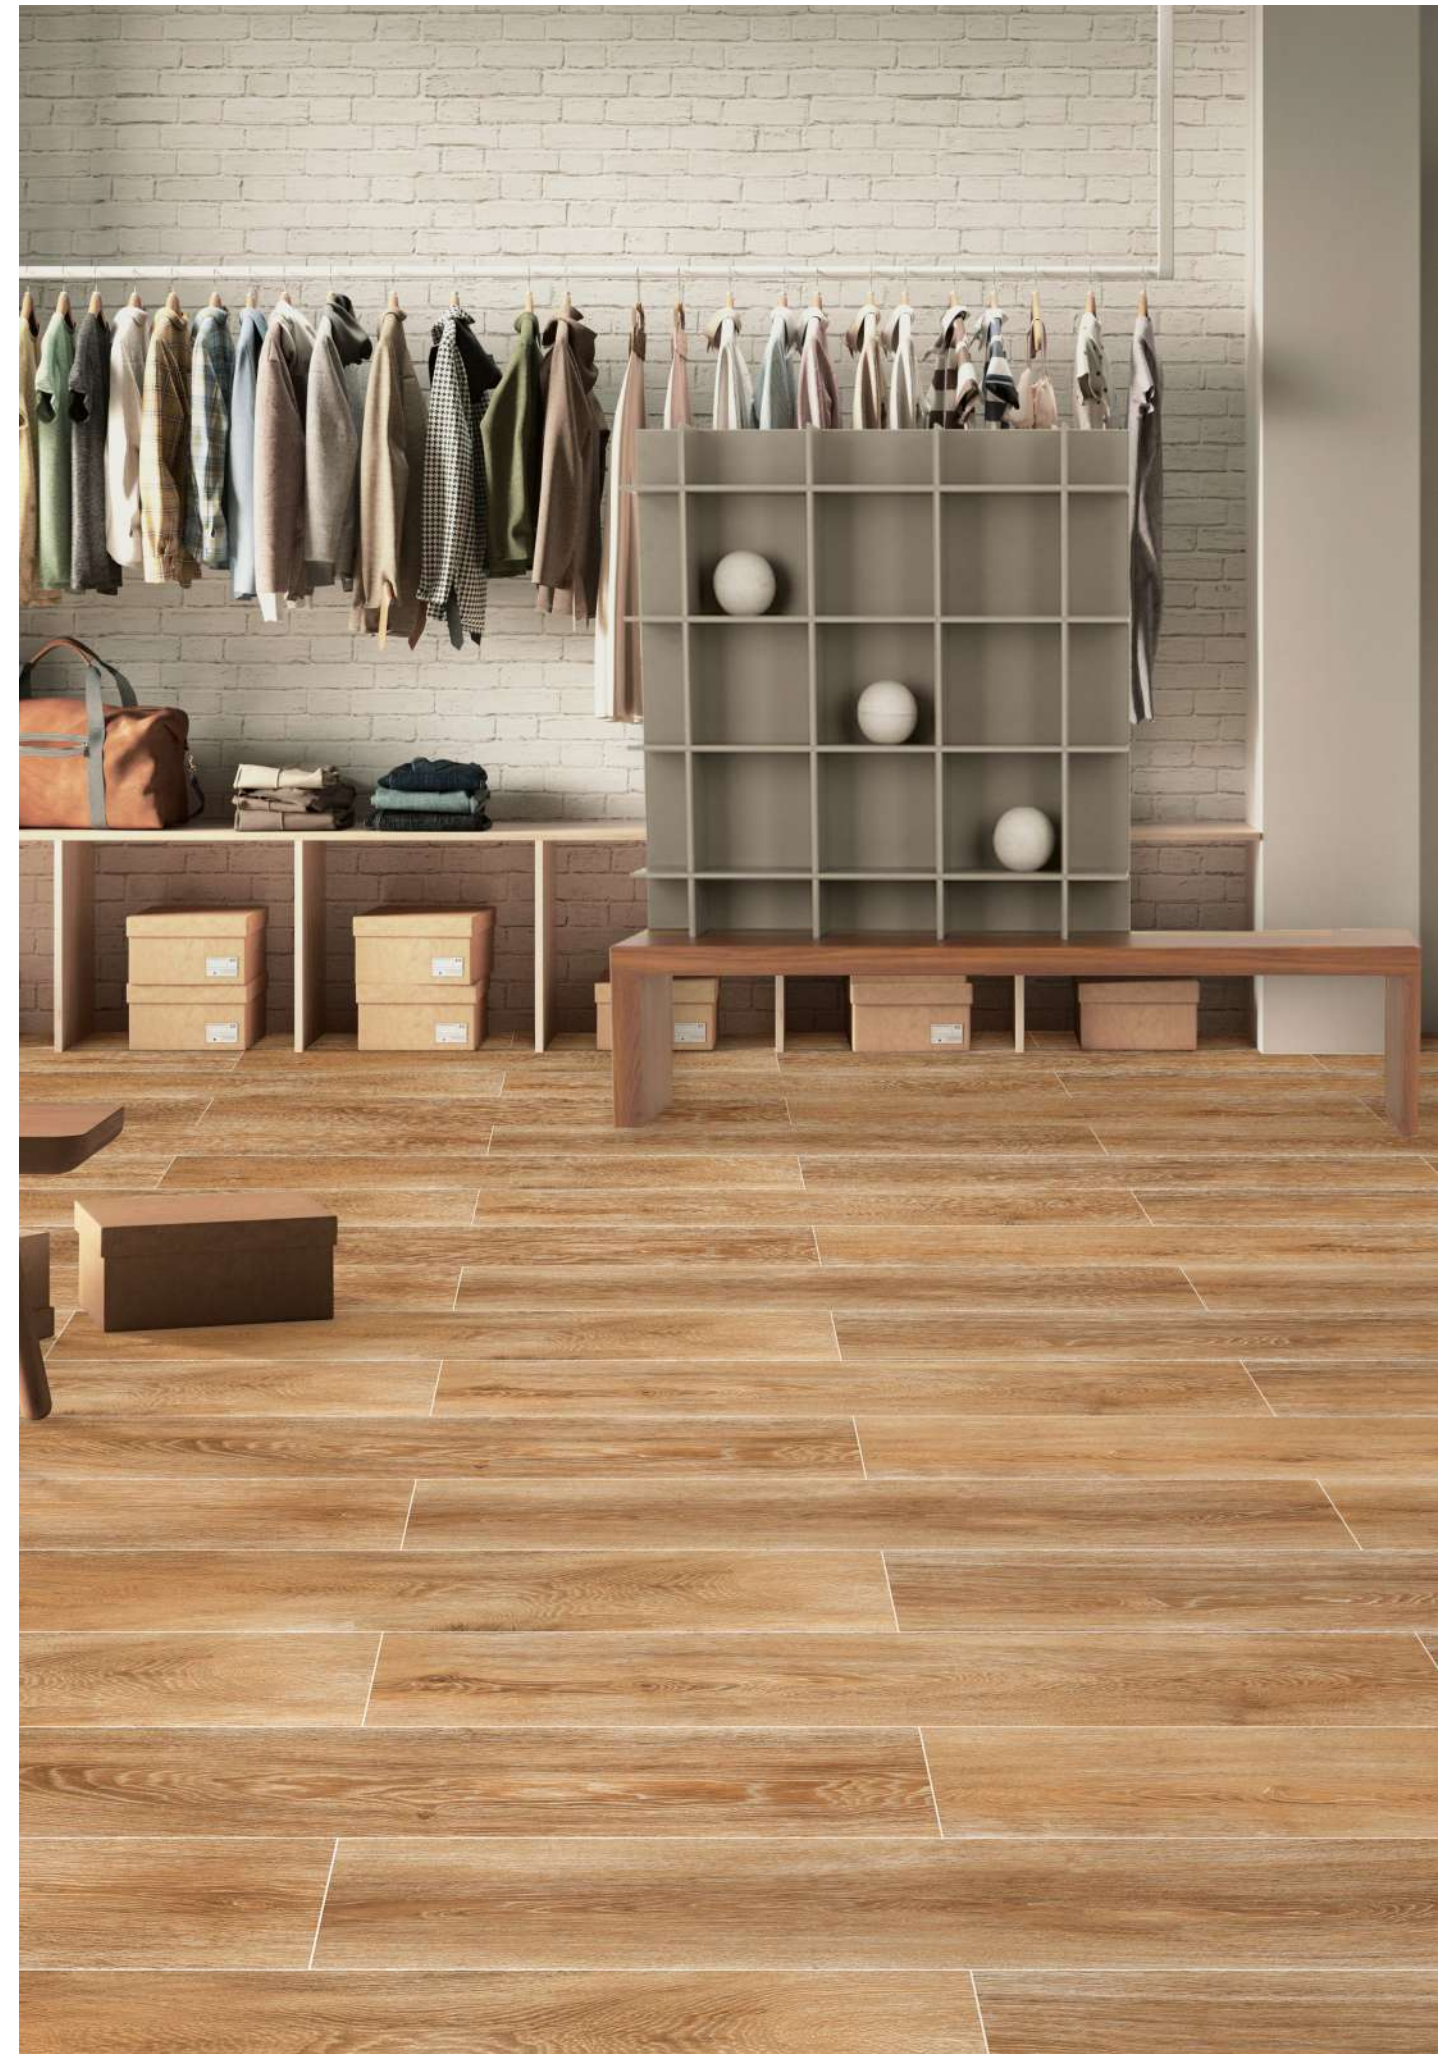

ROBLE

**BORNEO  
ROBLE**

SCAN OR  
TOUCH FOR  
360°

**RANDOM -11**

200x1200mm

SIZE:  
200X1200MM  
200X1000MM  
150X900MM

FINISH:  
MATT

SERIES:  
WOODEN