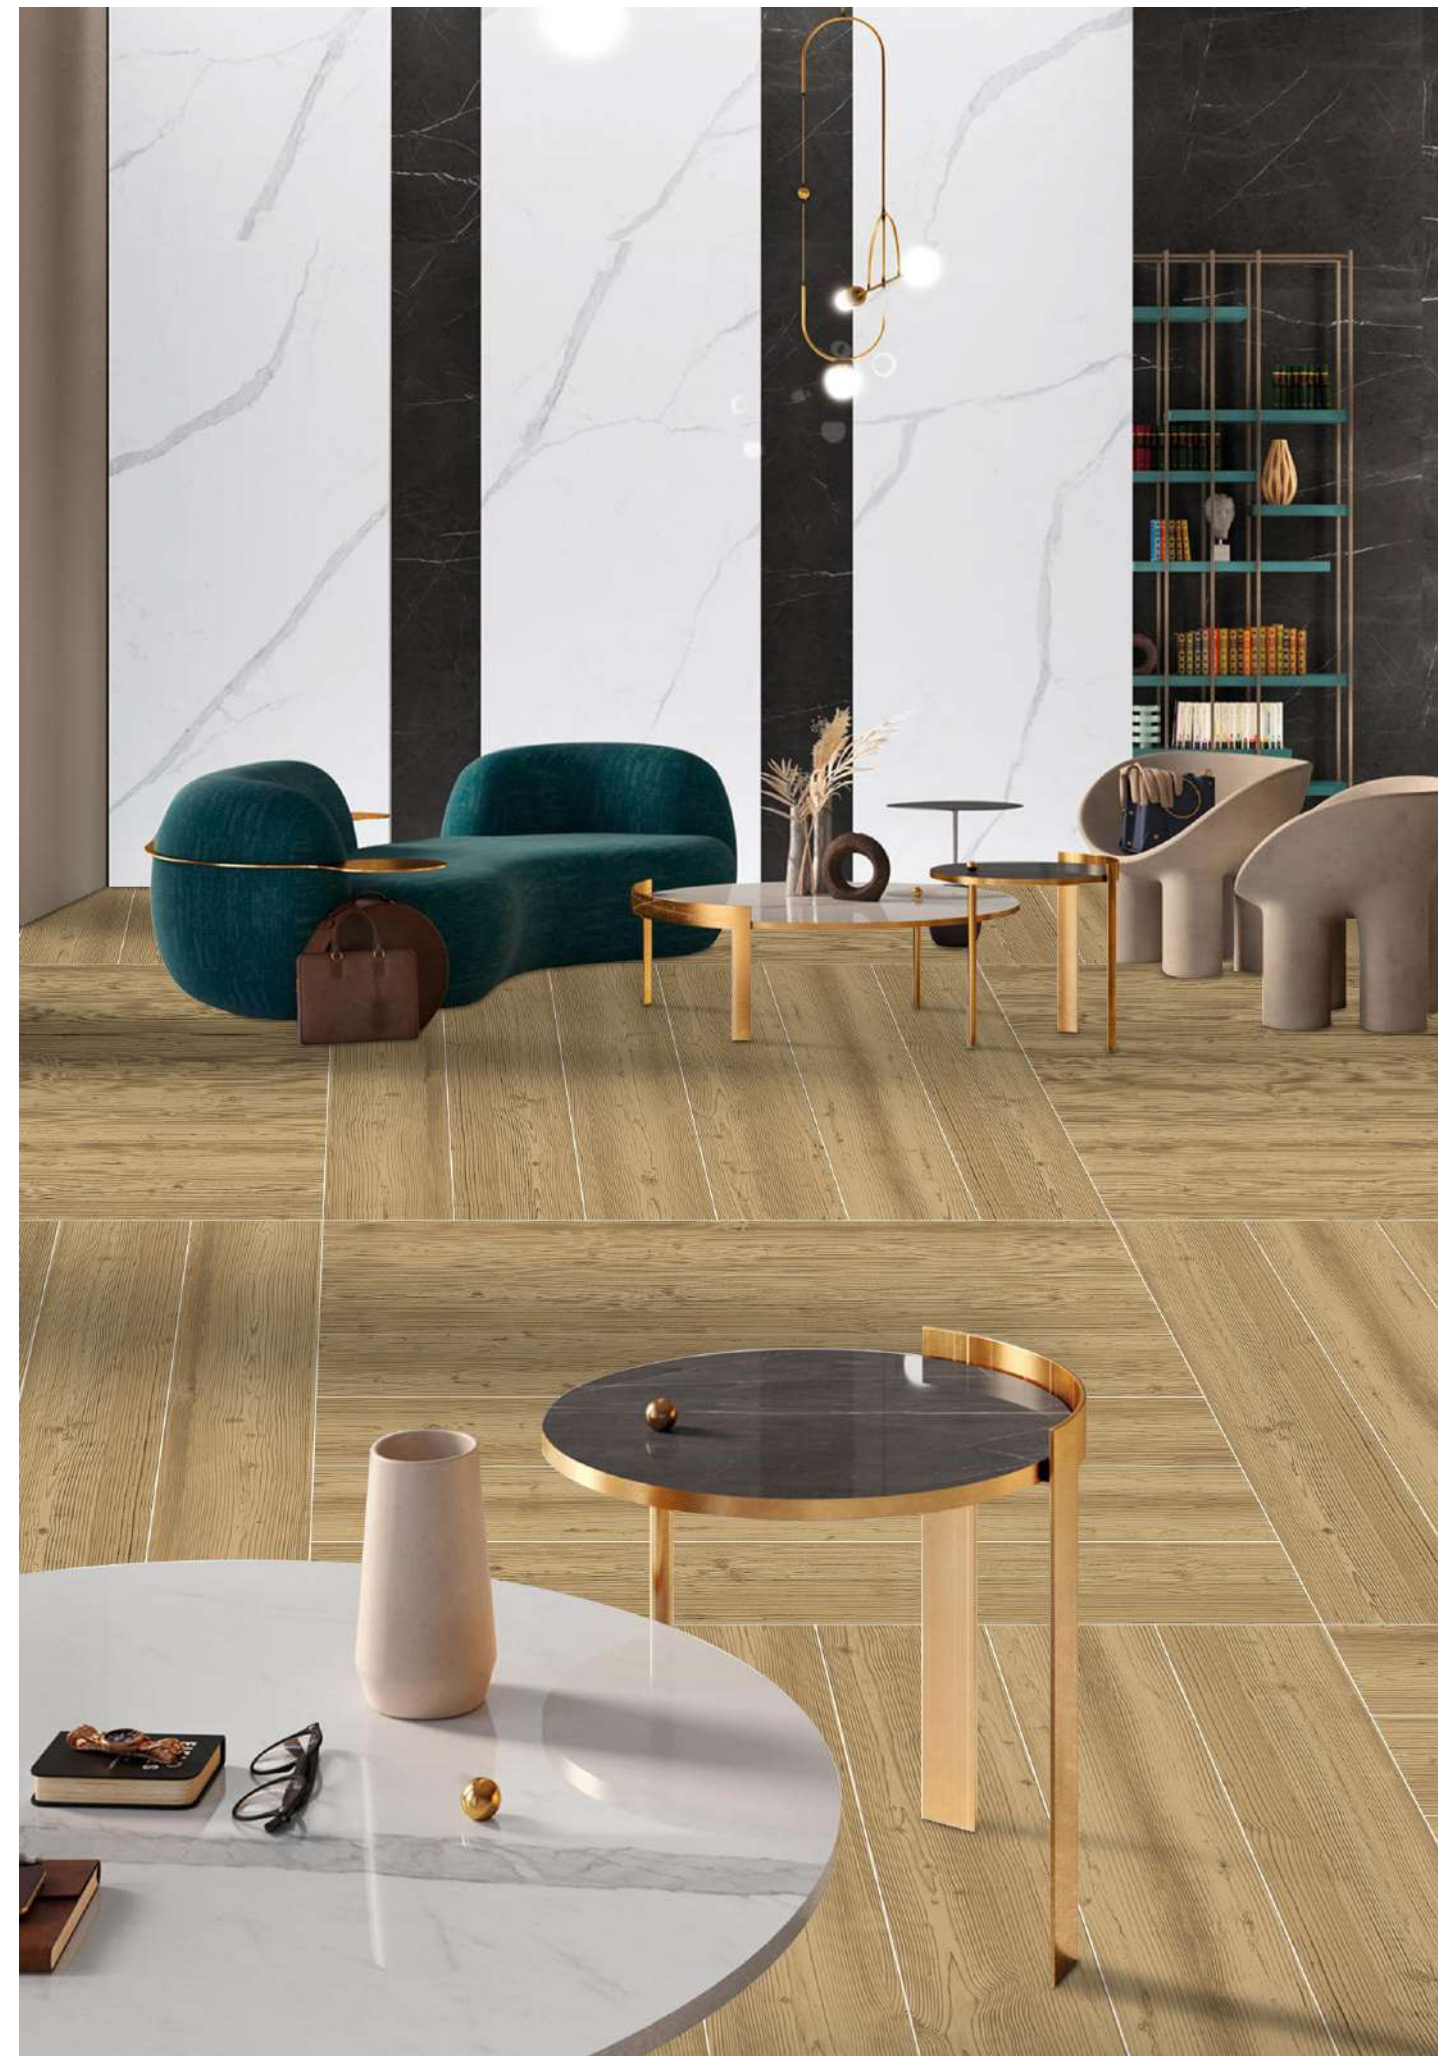

RANDOM -06

CARAMEL LIME

SCAN OR TOUCH FOR  
360

RANDOM -06

SIZE :  
200X1200MM  
200X1000MM  
150X900MM

FINISH :  
MATT

SERIES :  
WOODEN

200x1200mm