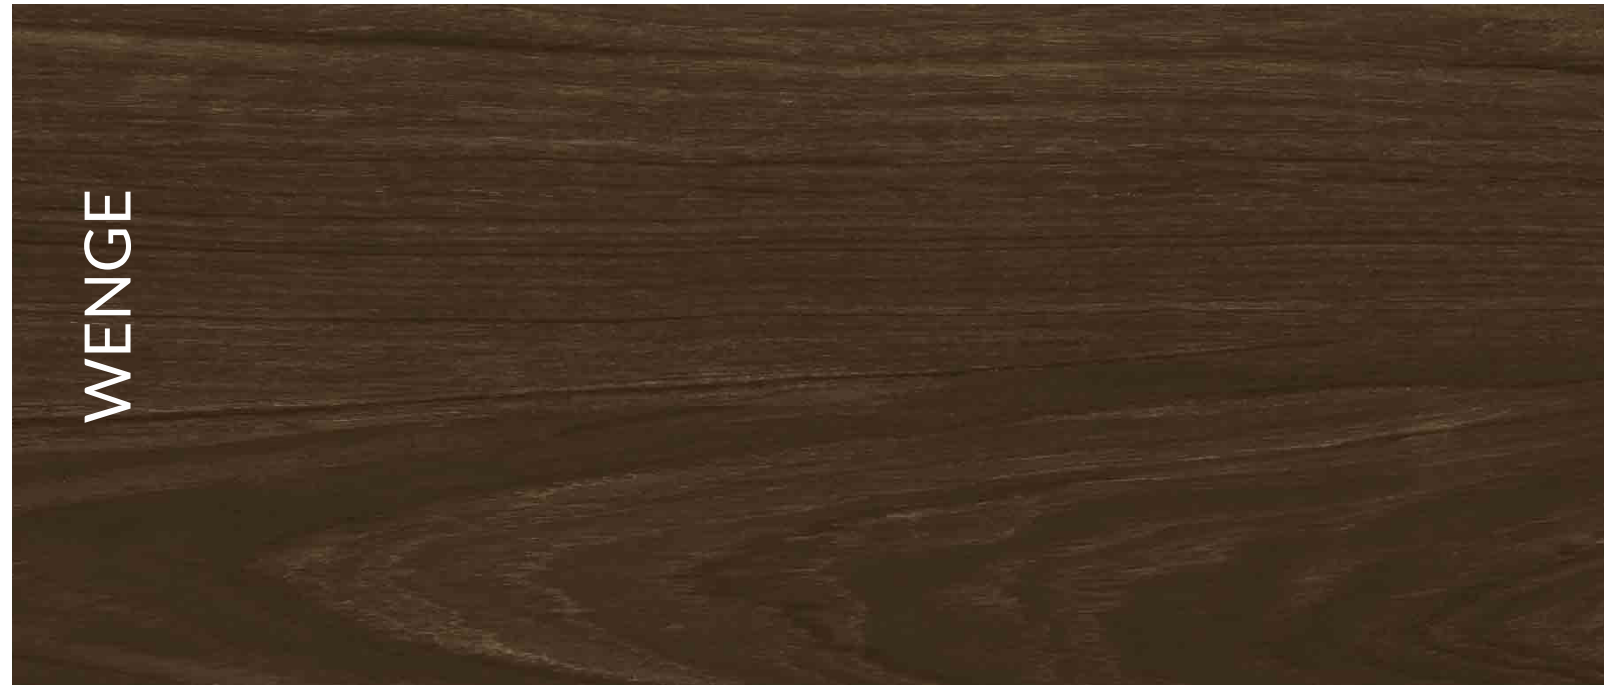

PUNCH EFFECT

20x120cm
WOODEN STRIP

The Vermont series features wooden strip tiles with subtle shades, combining natural aesthetics and contemporary design for a sophisticated and versatile look.

VERMONT SERIES

PINE

ROBLE

WENGE