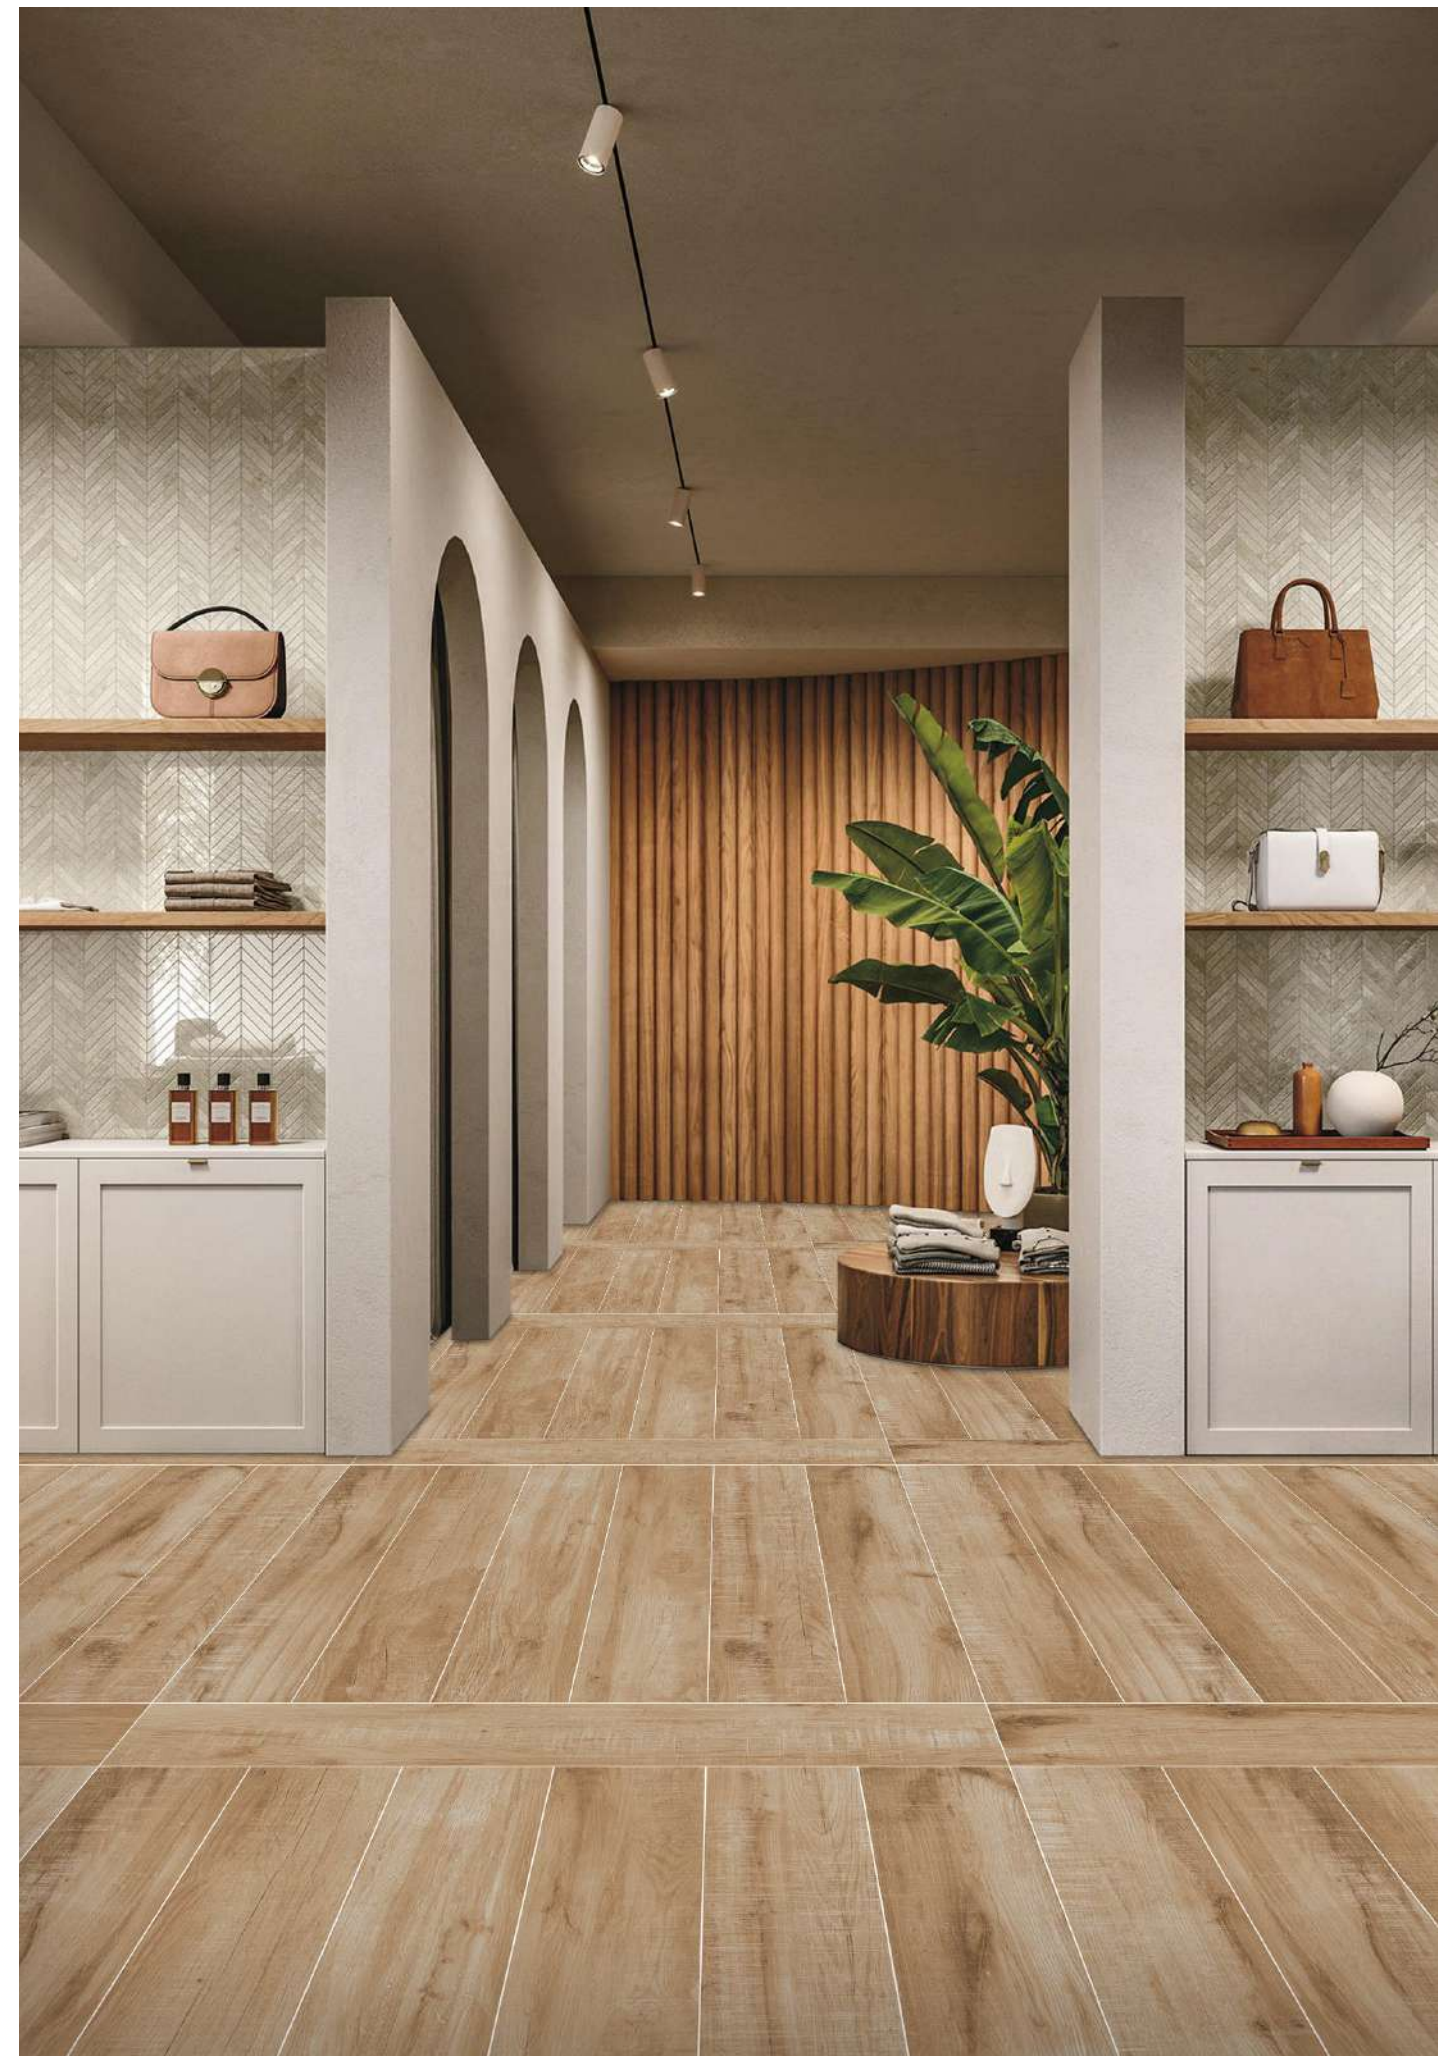

# VERMONT SERIES

PINE

ROBLE

WENGE

ROYAL SAND

SCAN OR  
TOUCH FOR  
360°

RANDOM -10

VERMONT PINE

SCAN OR  
TOUCH FOR  
360°

RANDOM -09

SIZE :  
200X1200MM  
200X1000MM  
150X900MM

FINISH :  
MATT

SERIES :  
WOODEN

200x1200mm

ROYAL SAND

**VERMONT  
ROBLE**

SCAN OR  
TOUCH FOR  
360

RANDOM -09

**VERMONT  
WENGE**

SCAN OR  
TOUCH FOR  
360

RANDOM -09

SIZE :  
200X1200MM  
200X1000MM  
150X900MM

FINISH :  
MATT

SERIES :  
WOODEN

200x1200mm

**VERMONT WENGE**