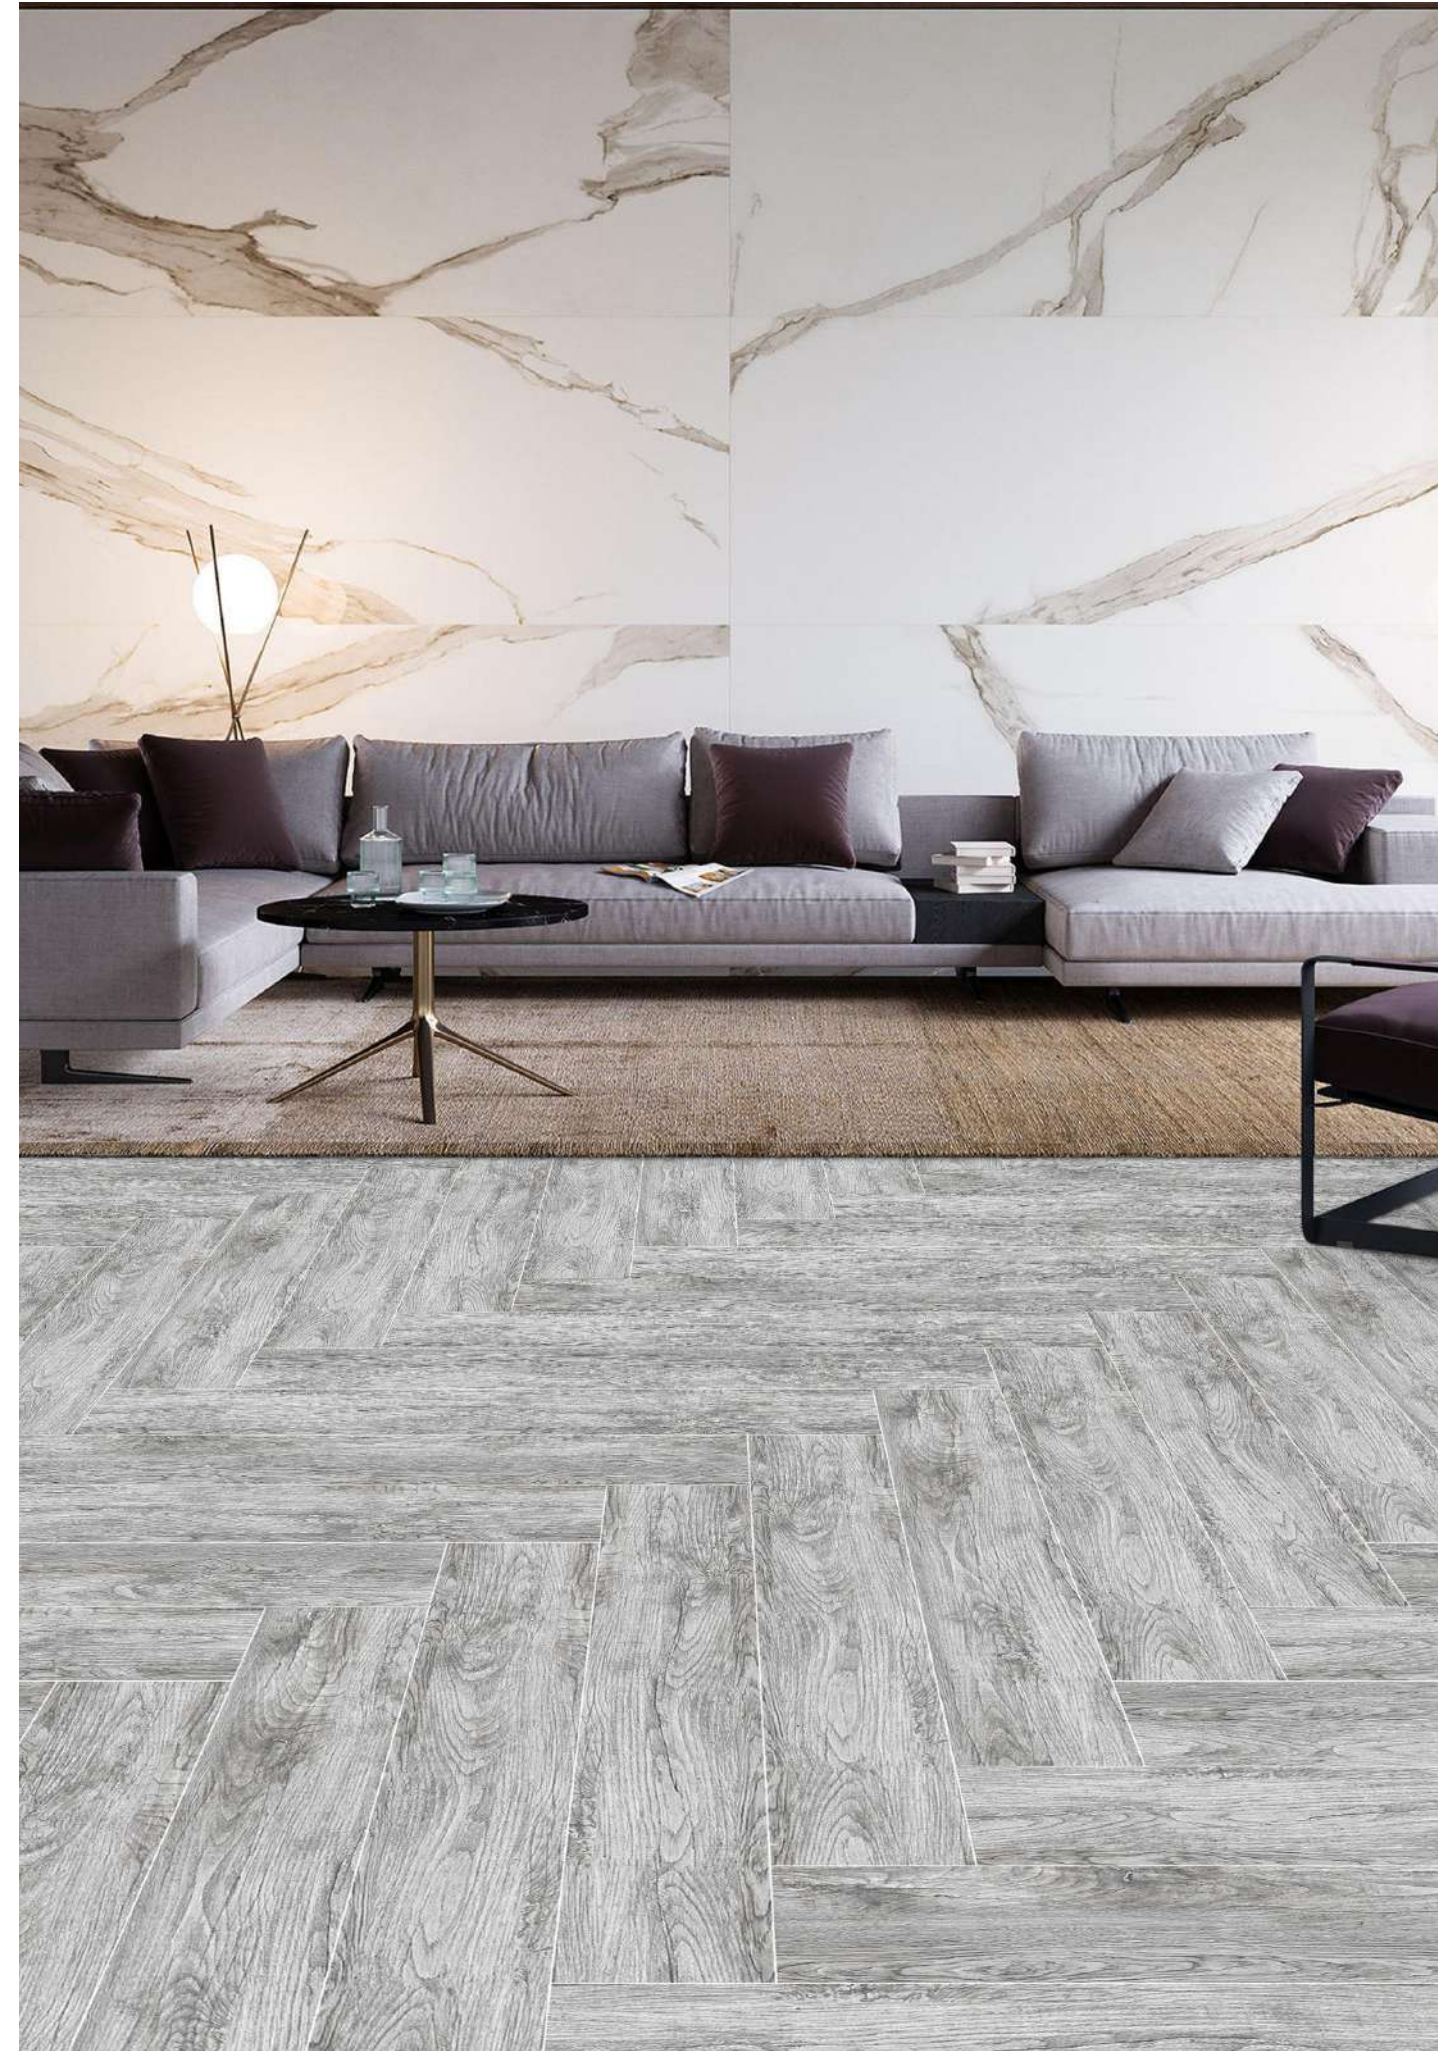

SCAN OR
TOUCH FOR
360°

RANDOM -06

SIZE:
200X1200MM
200X1000MM
150X900MM

FINISH:
MATT

SERIES:
WOODEN

200x1200mm

CELTIS GREY