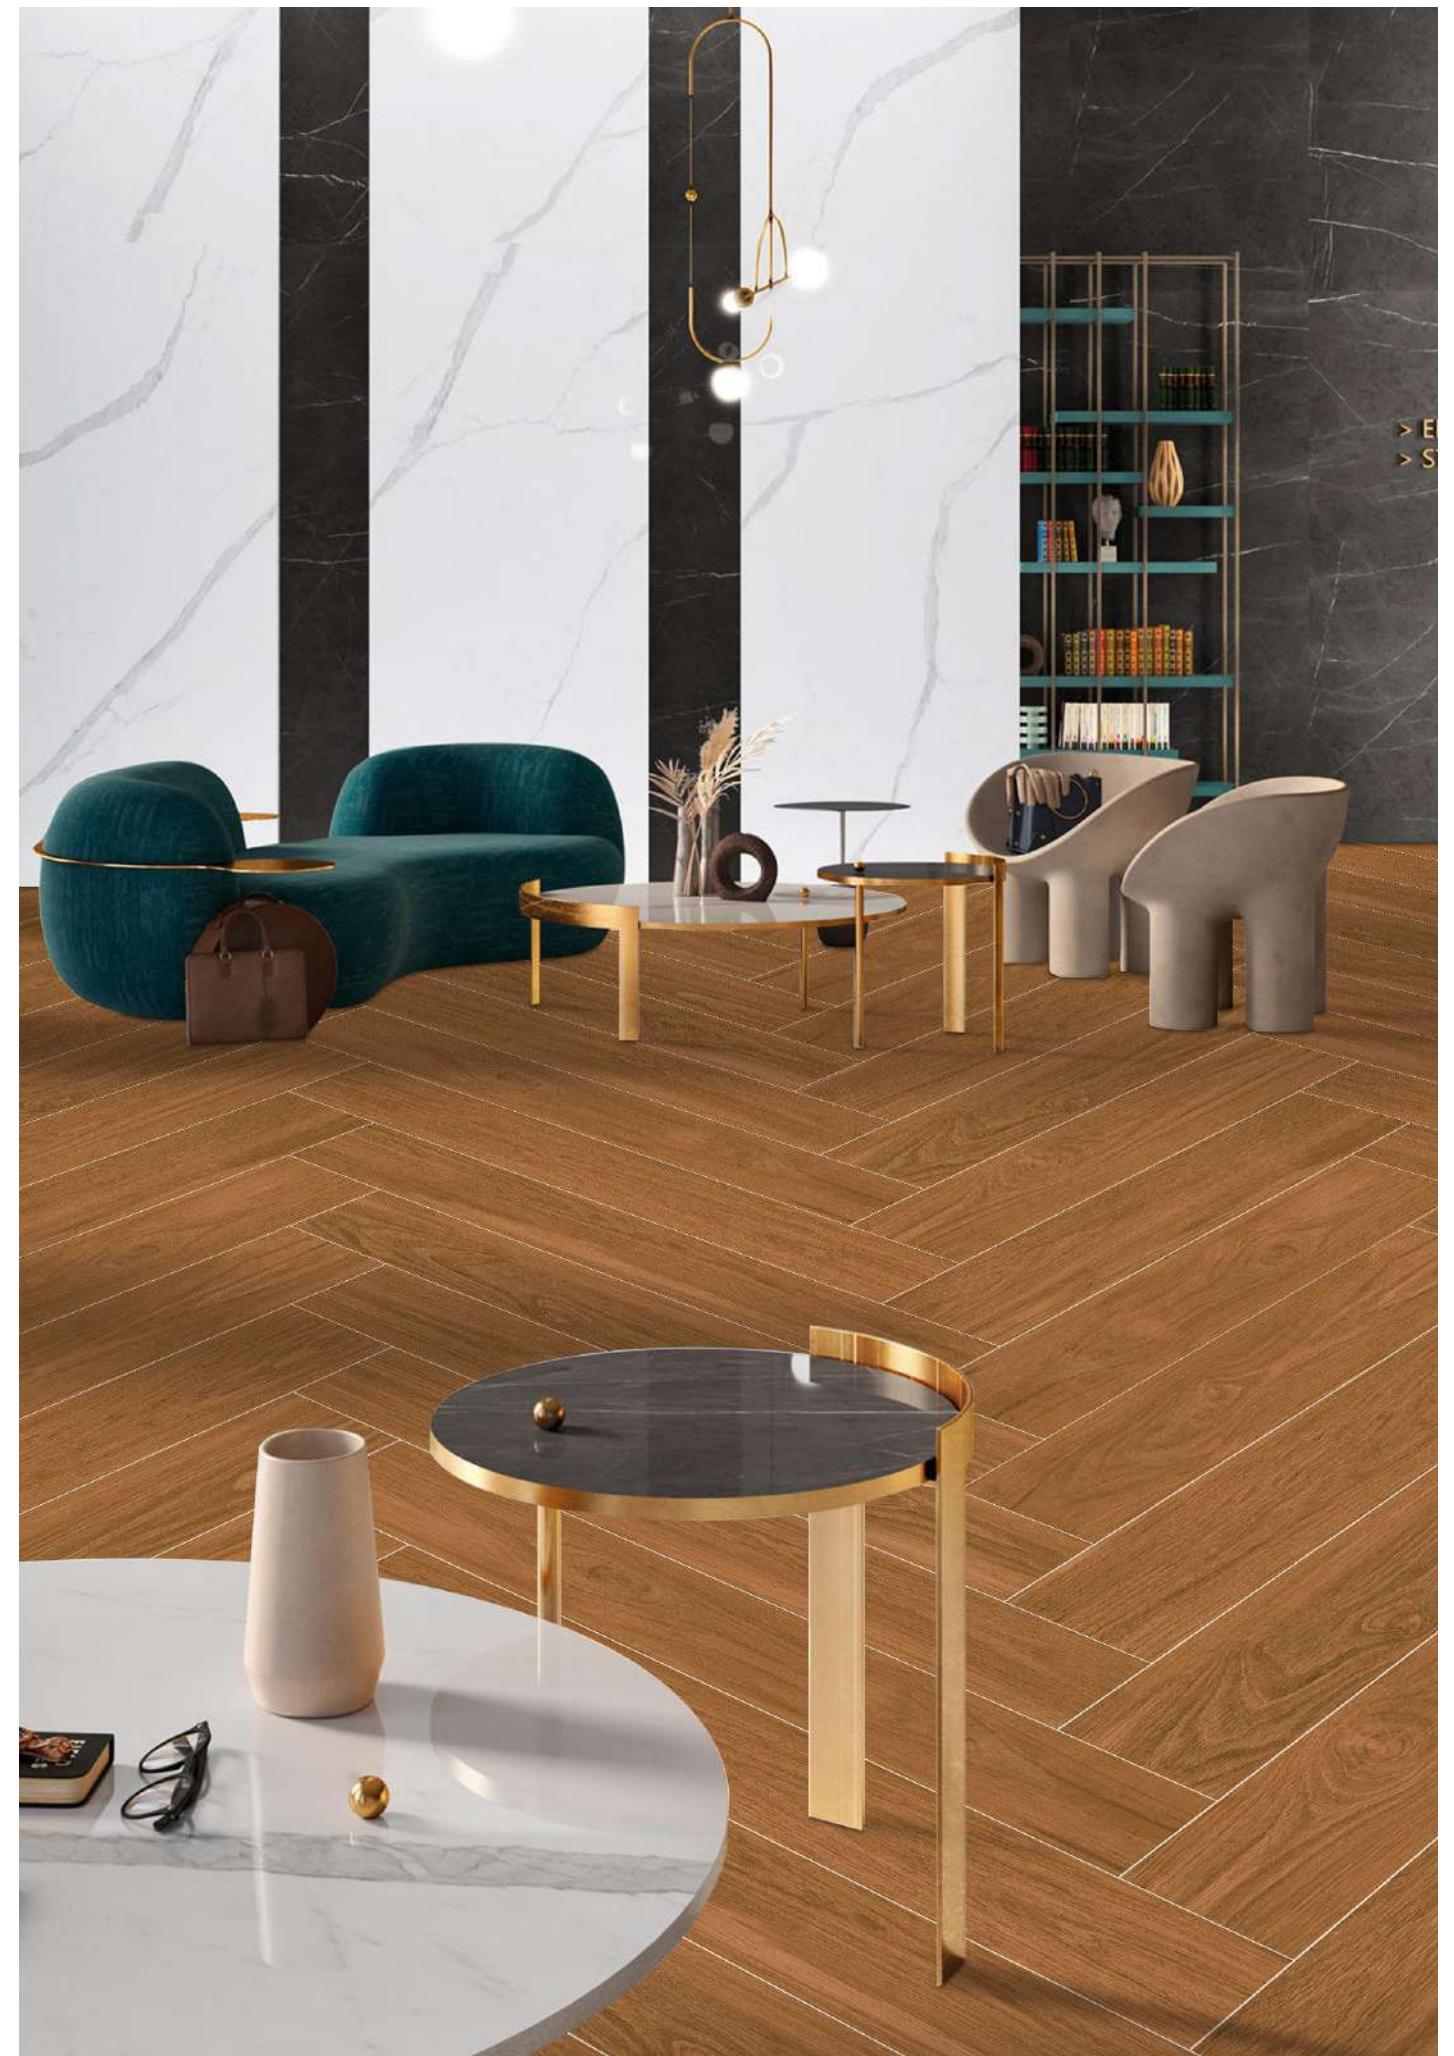

AUTOM ORANGE

[BACK TO INDEX](#)