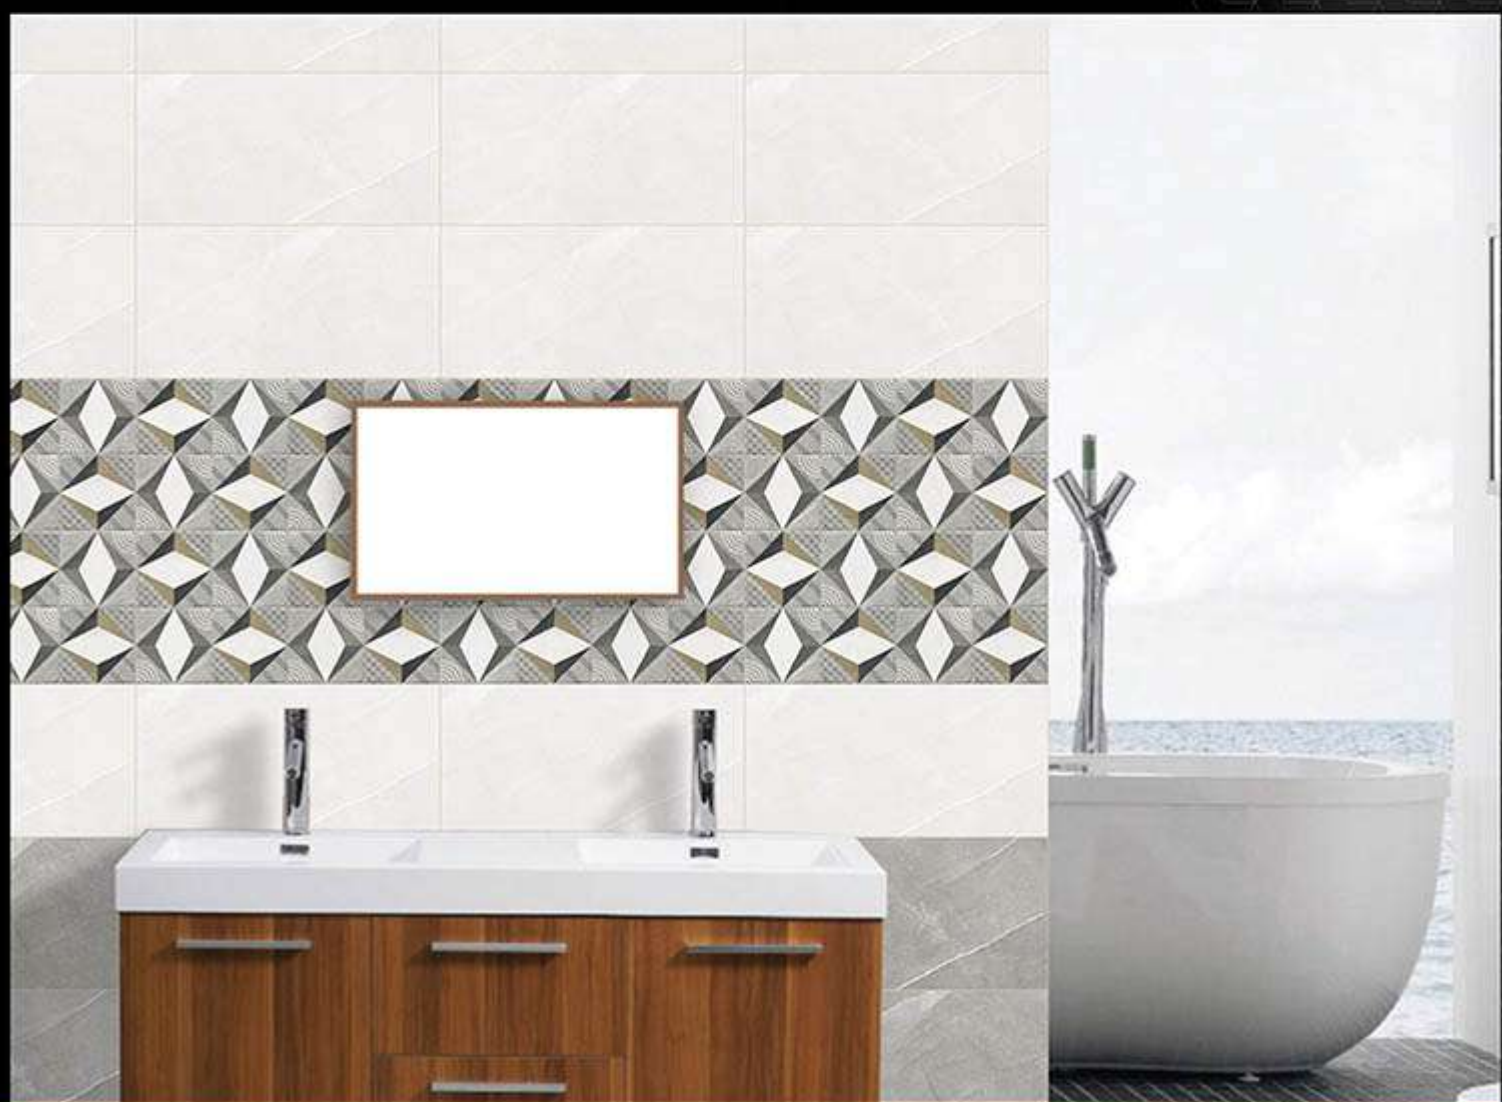

71478-HL-1

Matching Floors are available in 300 x 300mm

DIGITAL WALL  
TILES

**300x  
600mm**  
GLOSSY FINISH

71479-LT

71479-HL-2  
71479-HL-3

Matching Floors are available in 300 x 300mm

DIGITAL WALL  
TILES