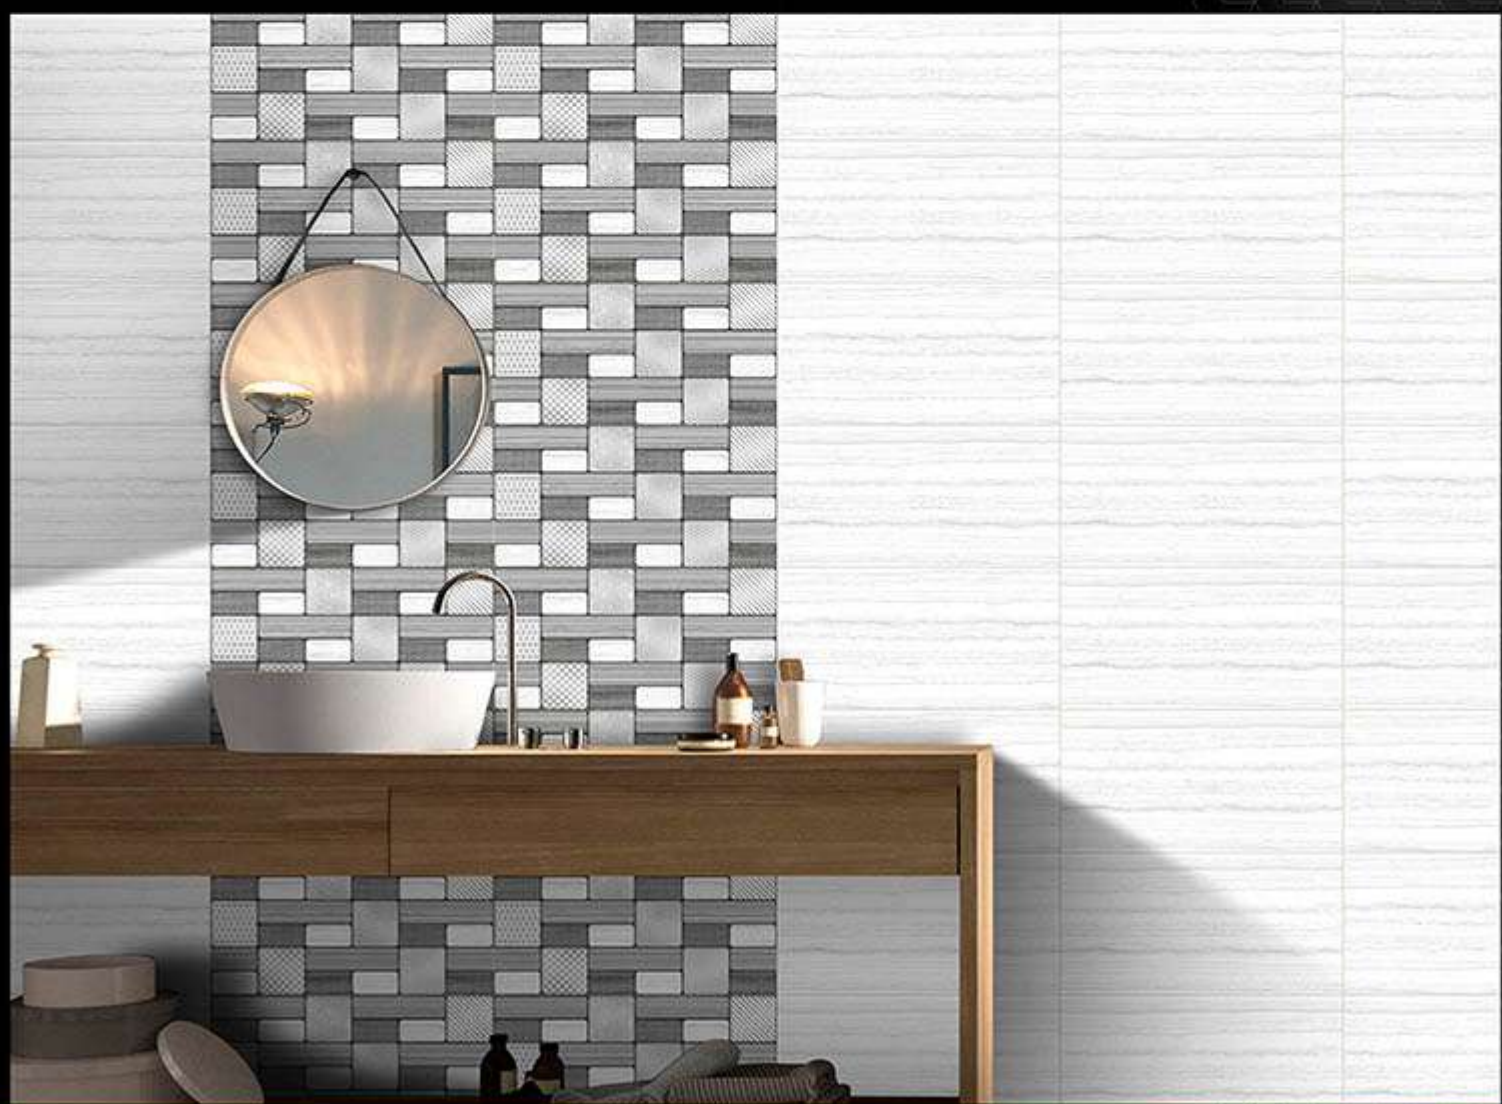

71488-HL-1

Matching Floors are available in 300 x 300mm

DIGITAL WALL  
TILES

**300x  
600mm**  
GLOSSY FINISH ■

71489-LT [R]

71489-HL-1

Matching Floors are available in 300 x 300mm

DIGITAL WALL  
TILES