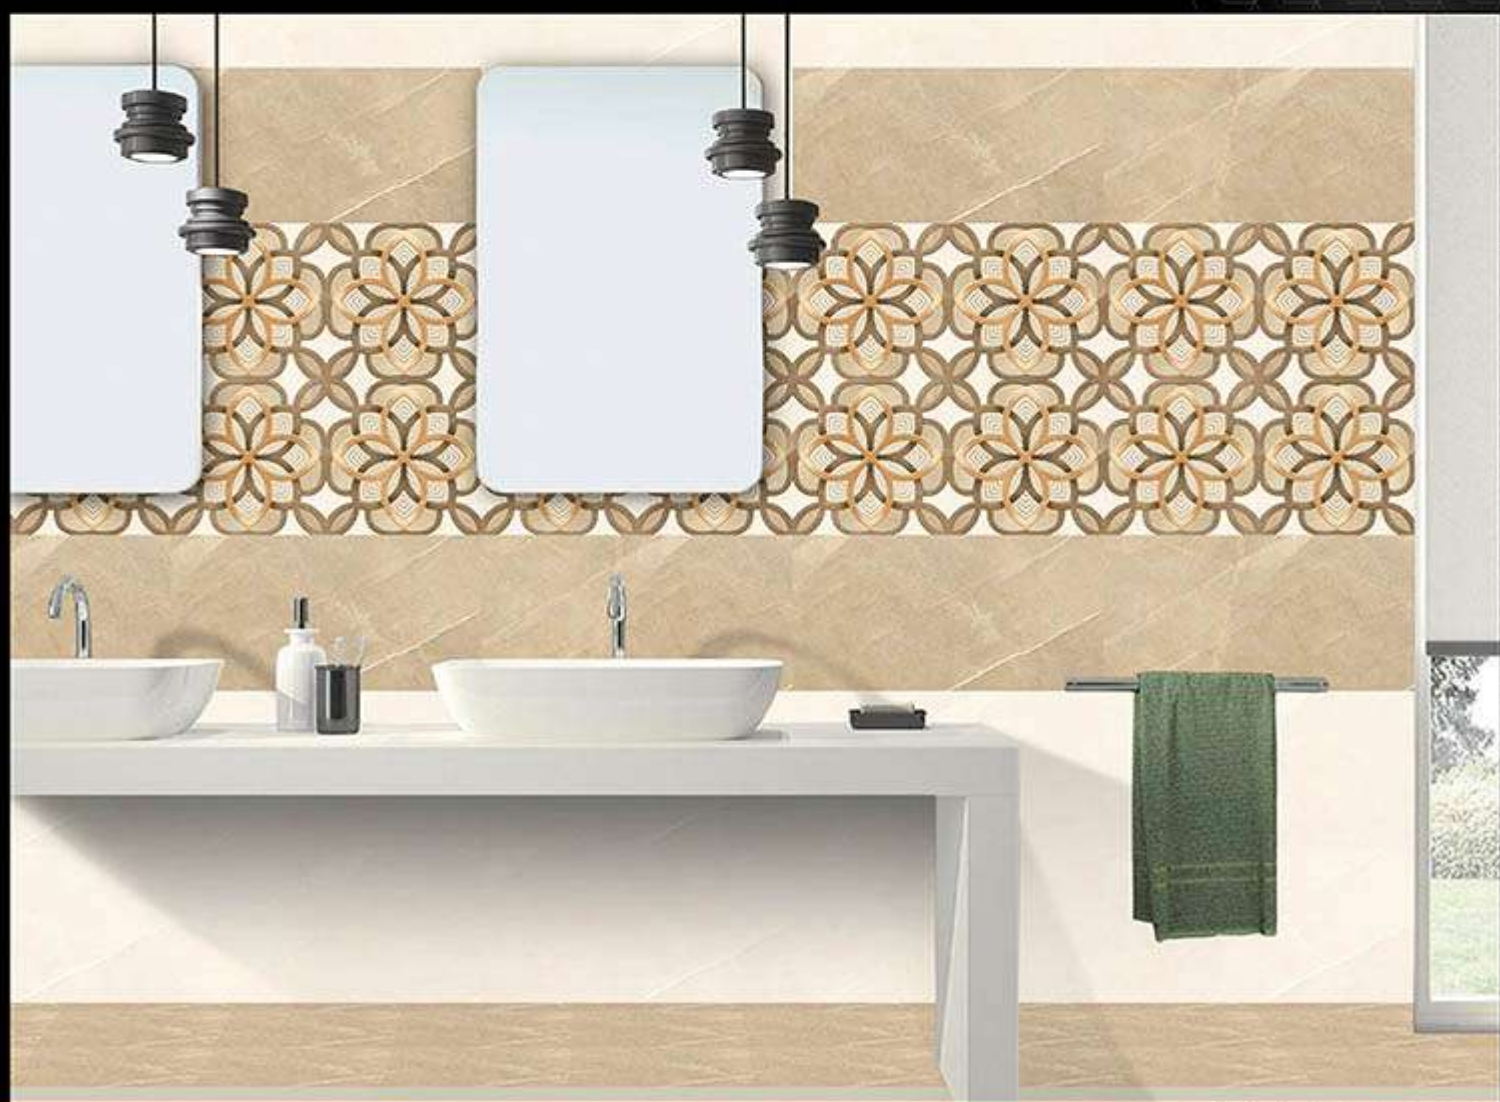

71477-HL-1

Matching Floors are available in 300 x 300mm