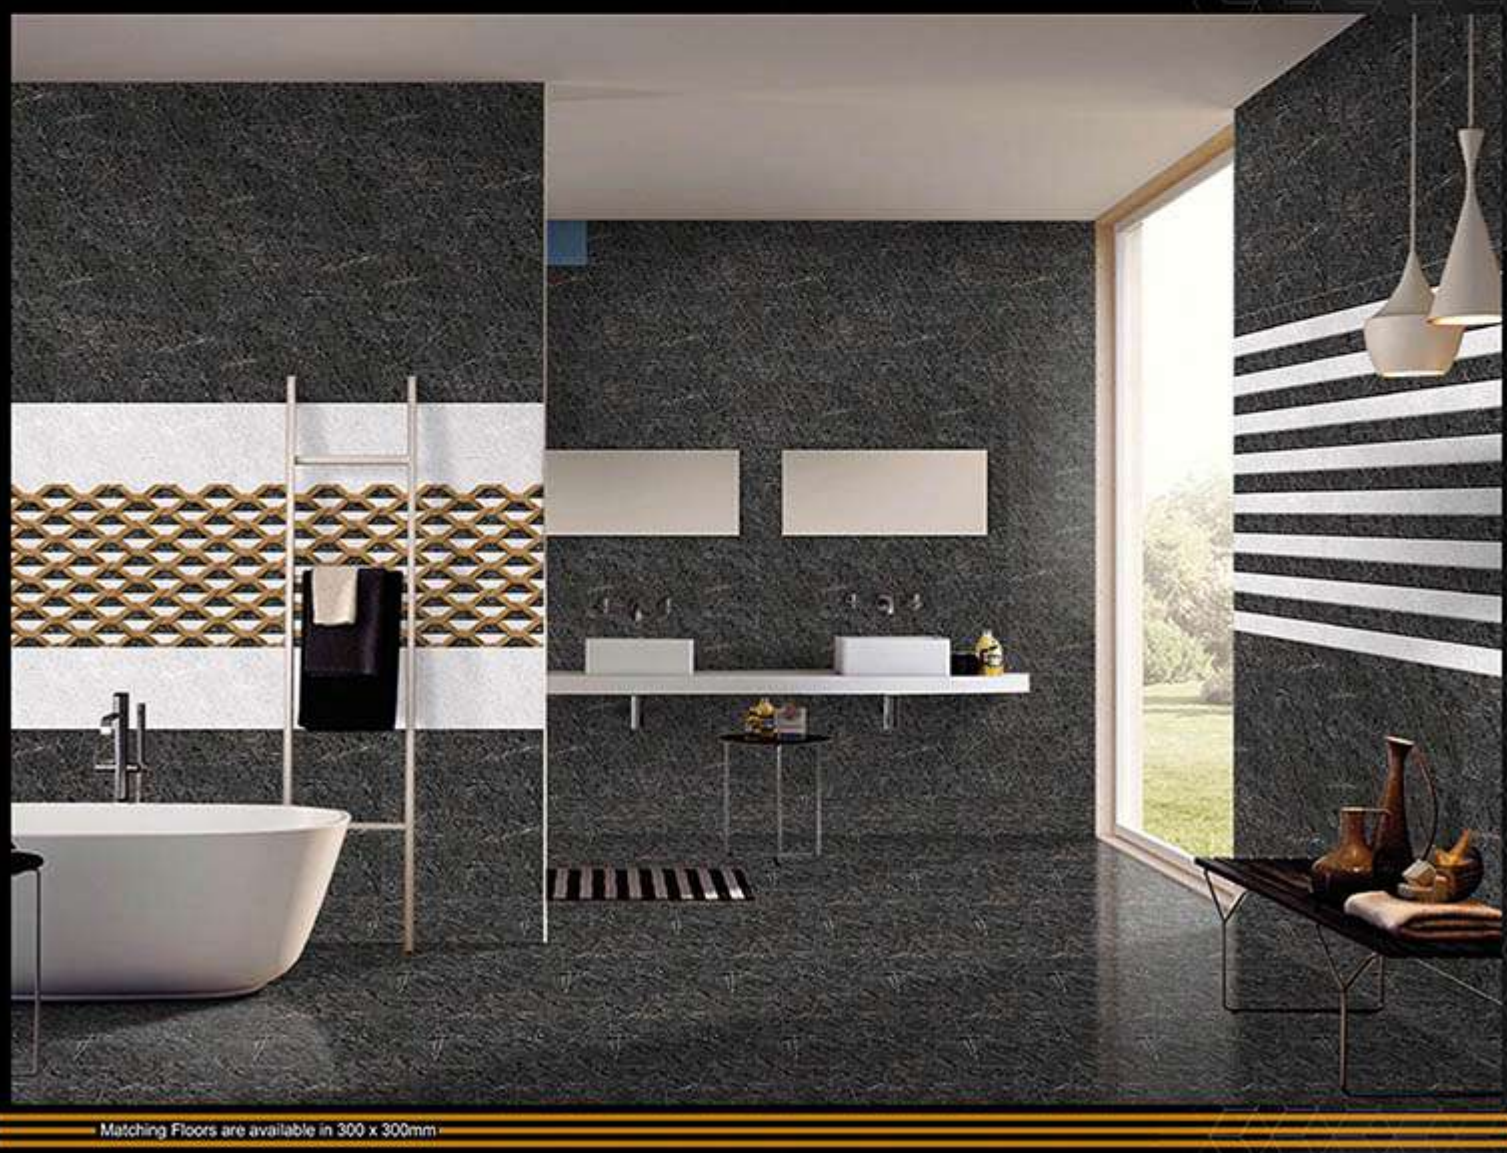

Matching Floors are available in 300 x 300mm