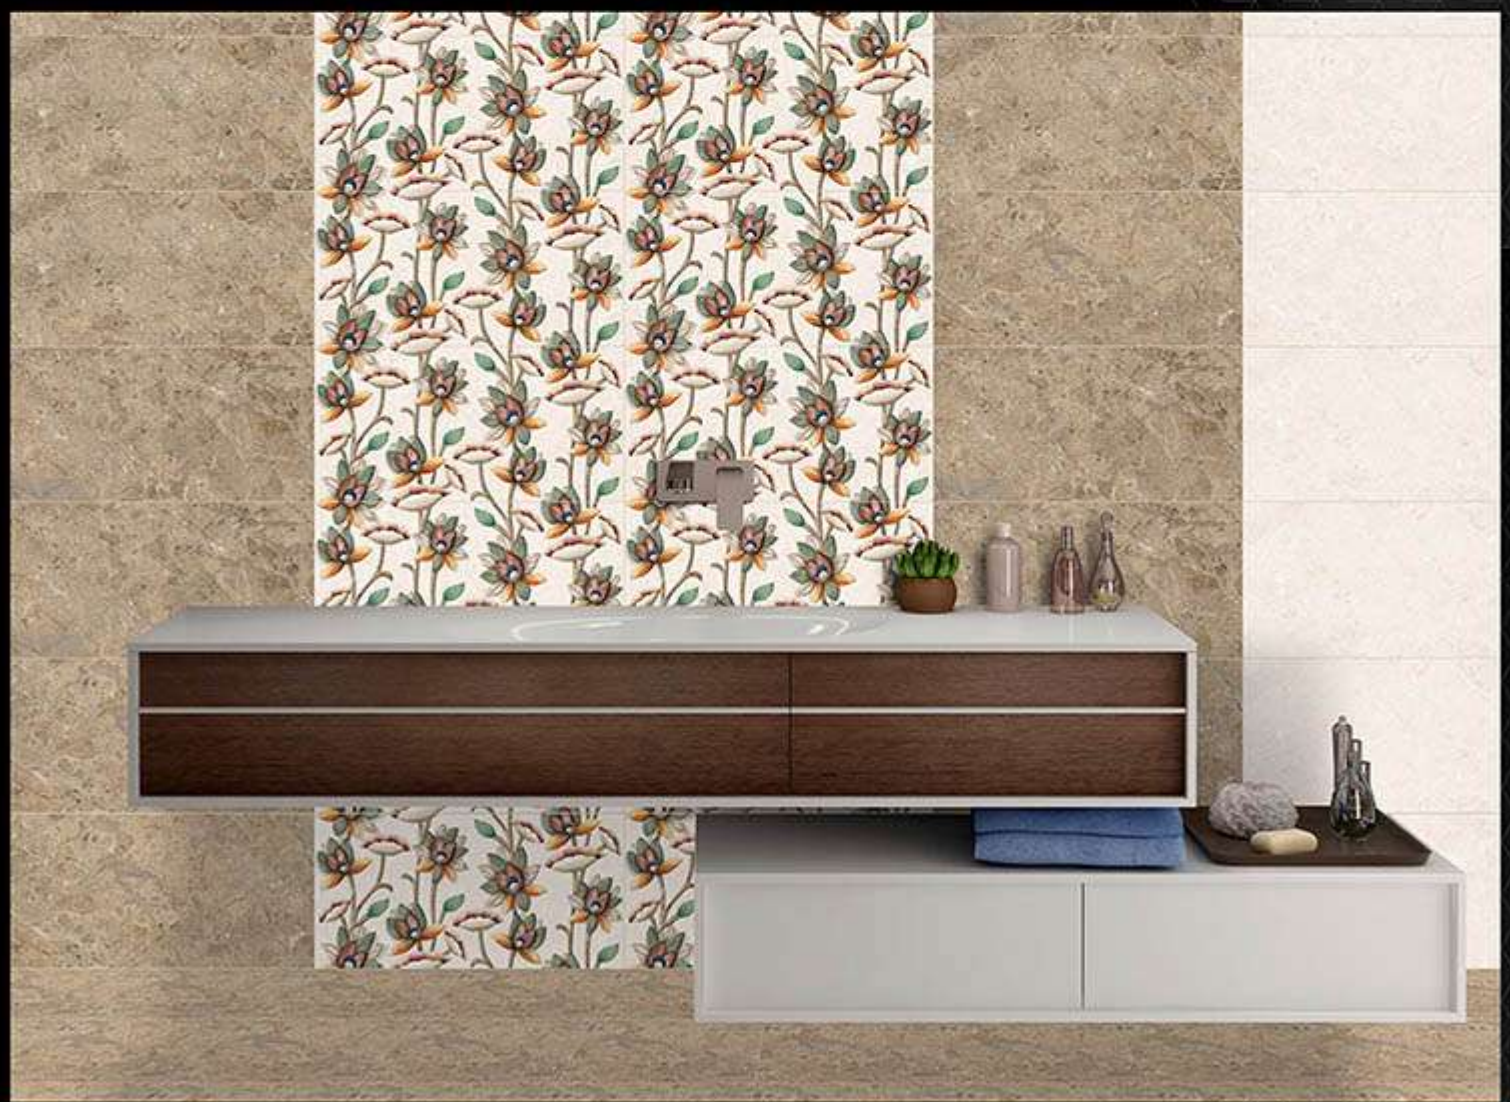

71625-HL-1

Matching Floors are available in 300 x 300mm