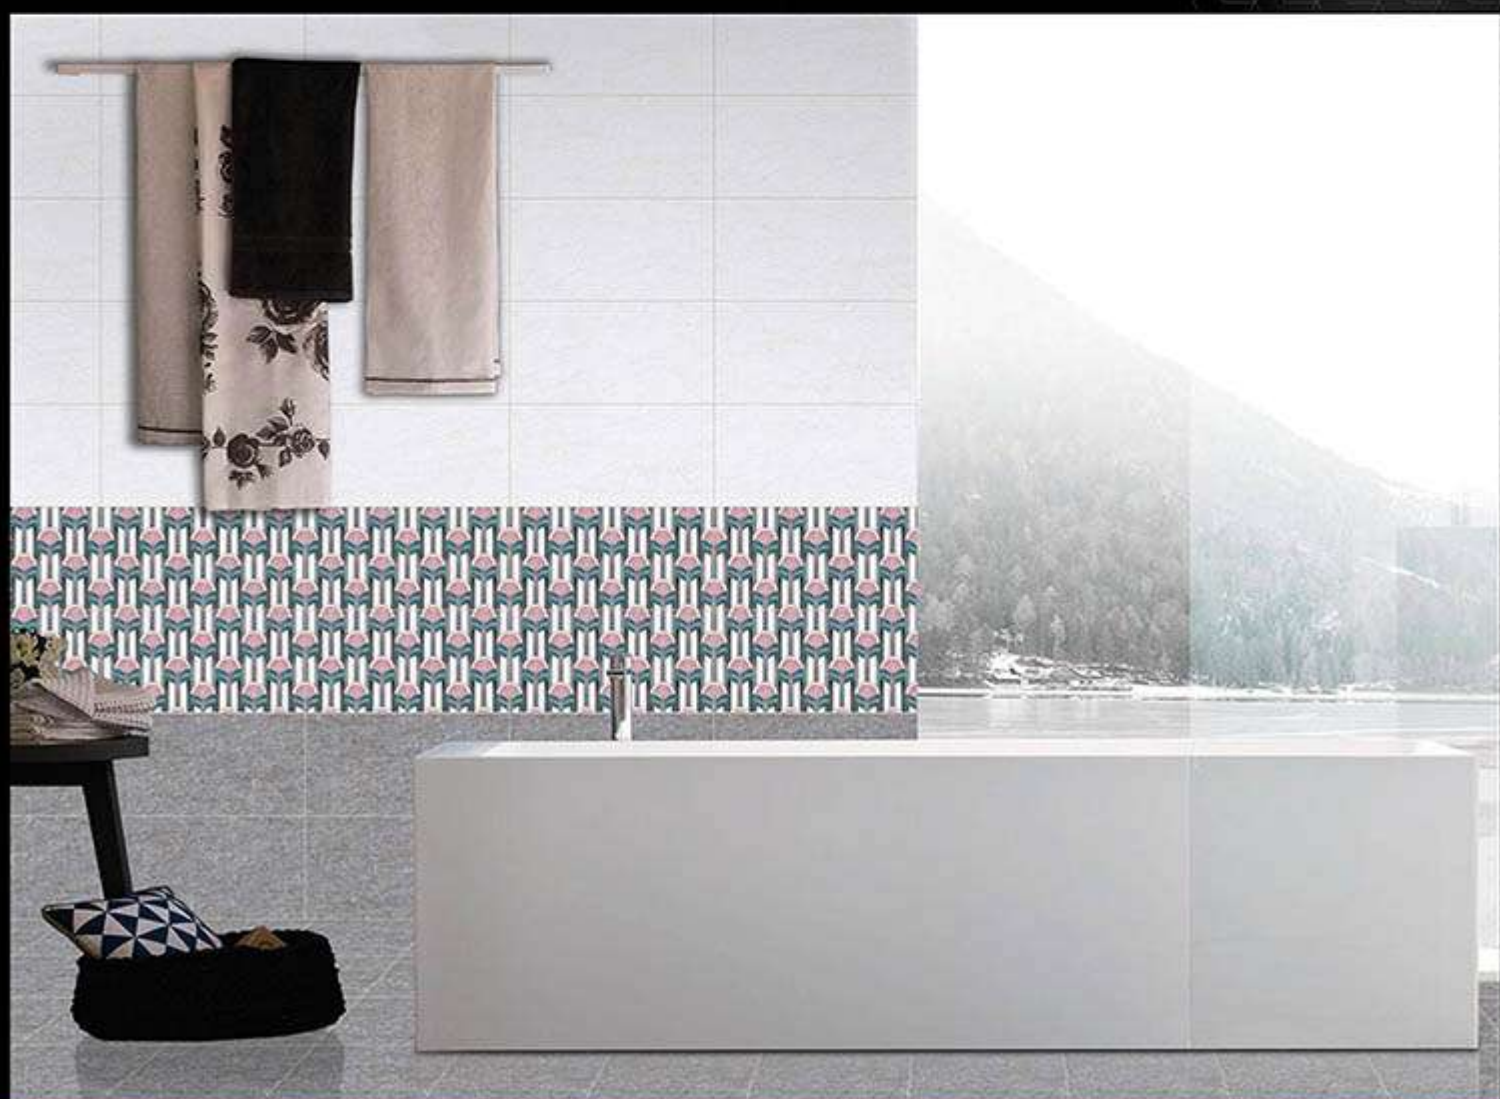

71557-HL-1

Matching Floors are available in 300 x 300mm