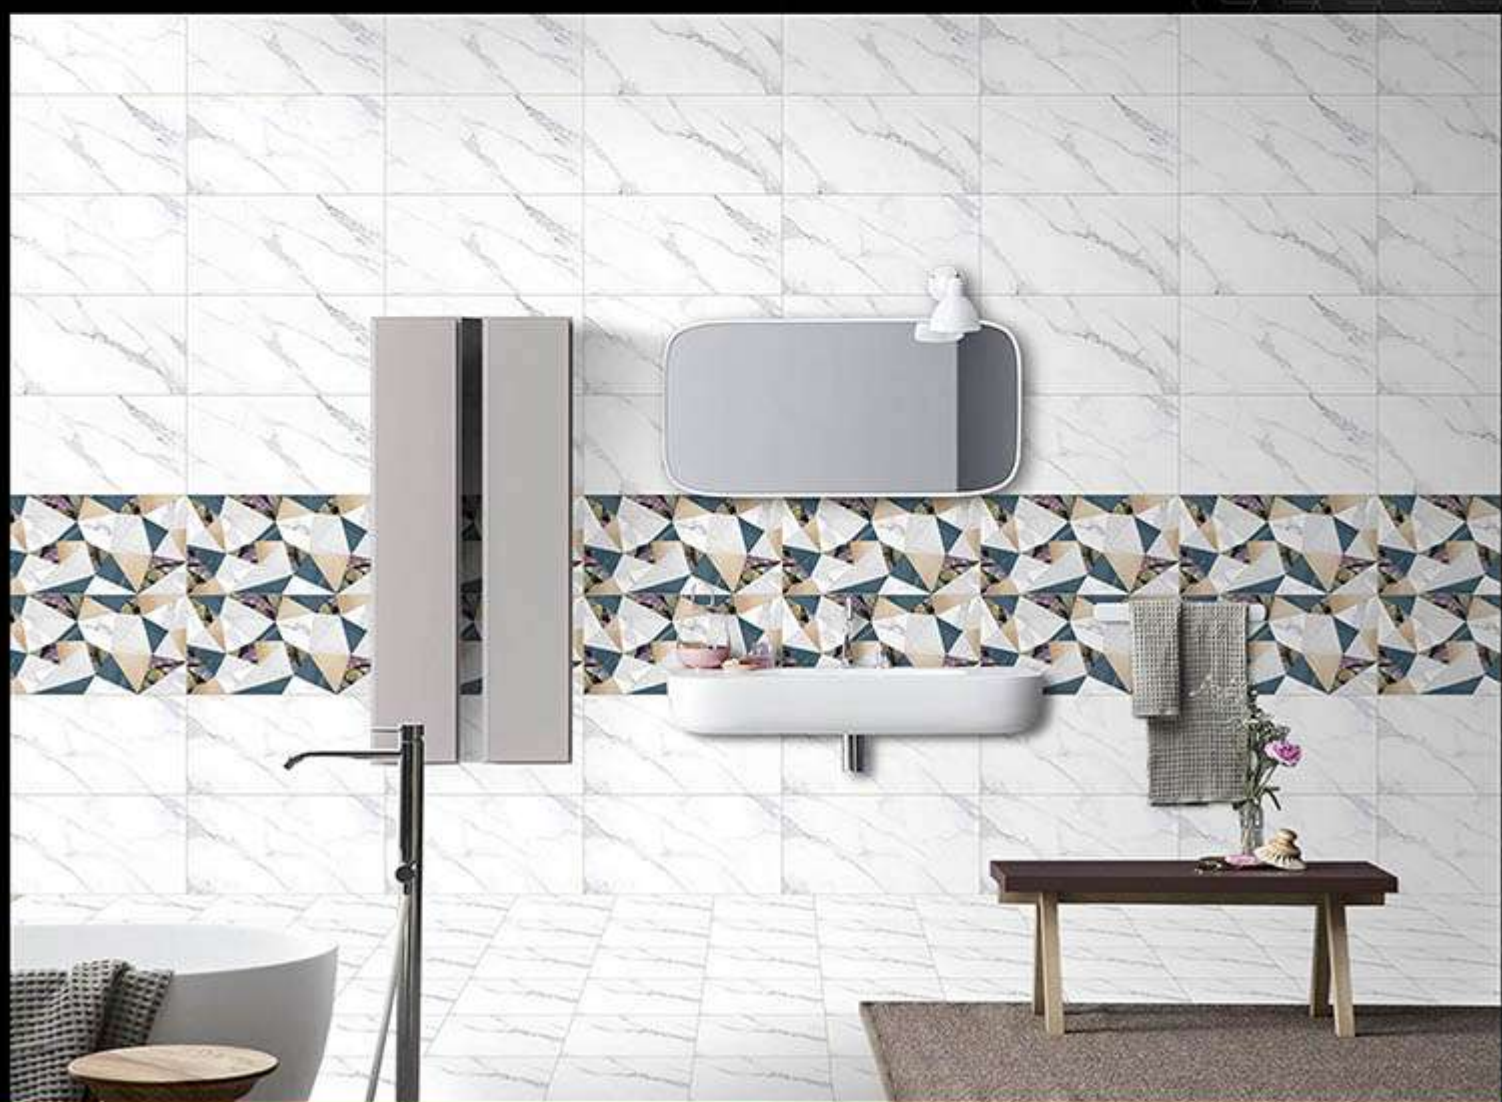

71718-HL-1

Matching Floors are available in 300 x 300mm