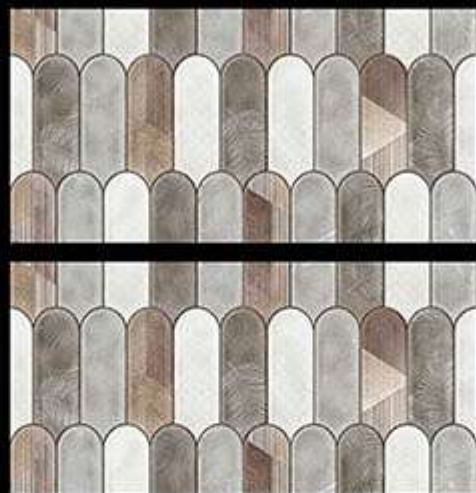

71666-HL-1

Matching Floors are available in 300 x 300mm

DIGITAL WALL  
TILES

**300x  
600mm**  
GLOSSY FINISH ■

71667-LT [R]  
71667-DK [R]

71667-HL-1

Matching Floors are available in 300 x 300mm

DIGITAL WALL  
TILES