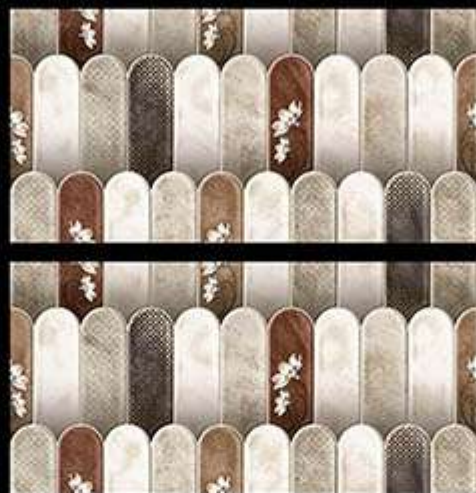

DIGITAL WALL
TILES

**300x
600mm**
GLOSSY FINISH ■

Matching Floors are available in 300 x 300mm