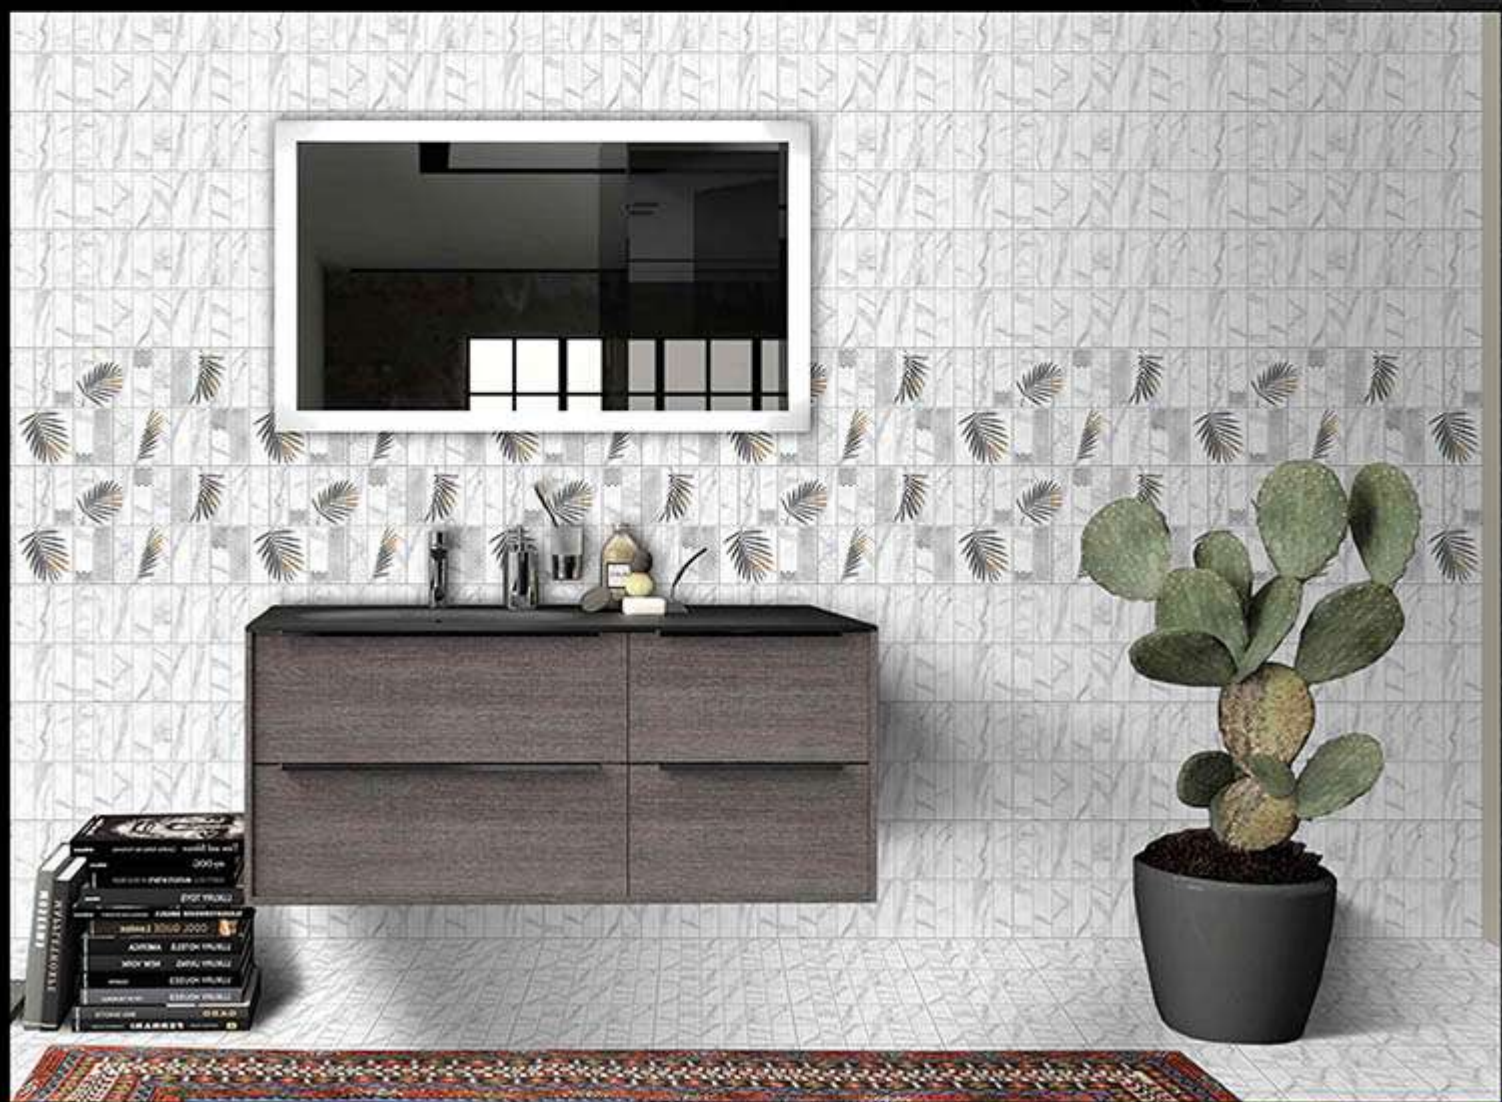

DIGITAL WALL  
TILES

300x  
600mm  
GLOSSY FINISH

71681-LT

71681-HL-1

Matching Floors are available in 300 x 300mm

DIGITAL WALL  
TILES

**300x  
600mm**  
GLOSSY FINISH ■

71682-LT  
71682-DK