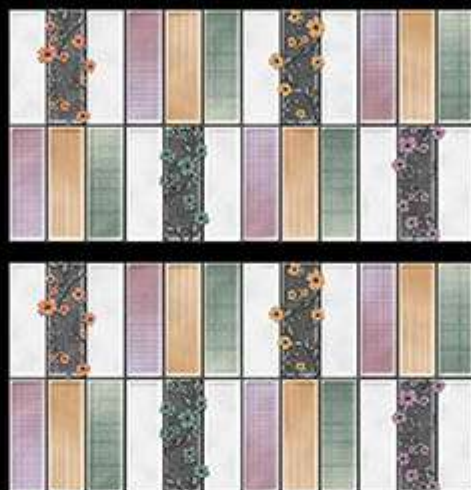

DIGITAL WALL
TILES

**300x
600mm**
GLOSSY FINISH ■

Matching Floors are available in 300 x 300mm