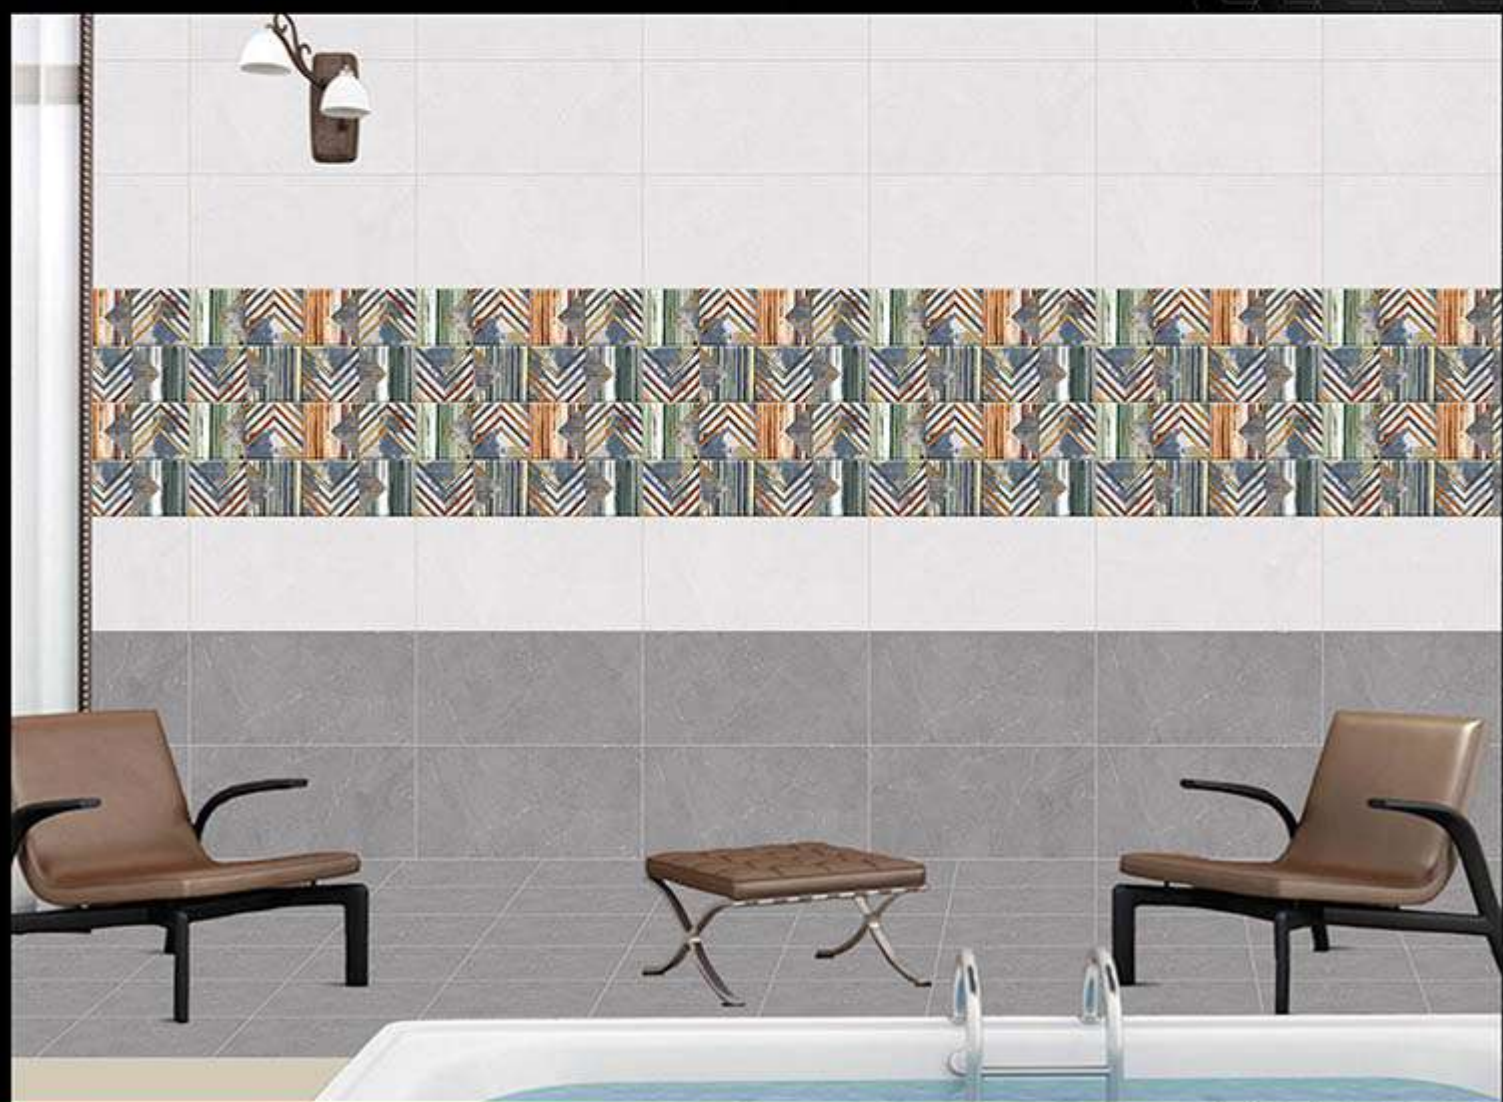

Matching Floors are available in 300 x 300mm

DIGITAL WALL  
TILES

**300x  
600mm**  
GLOSSY FINISH ■

71702-LT [R]  
71702-DK [R]

71702-HL-1

Matching Floors are available in 300 x 300mm

DIGITAL WALL  
TILES

**300x  
600mm**  
GLOSSY FINISH ■